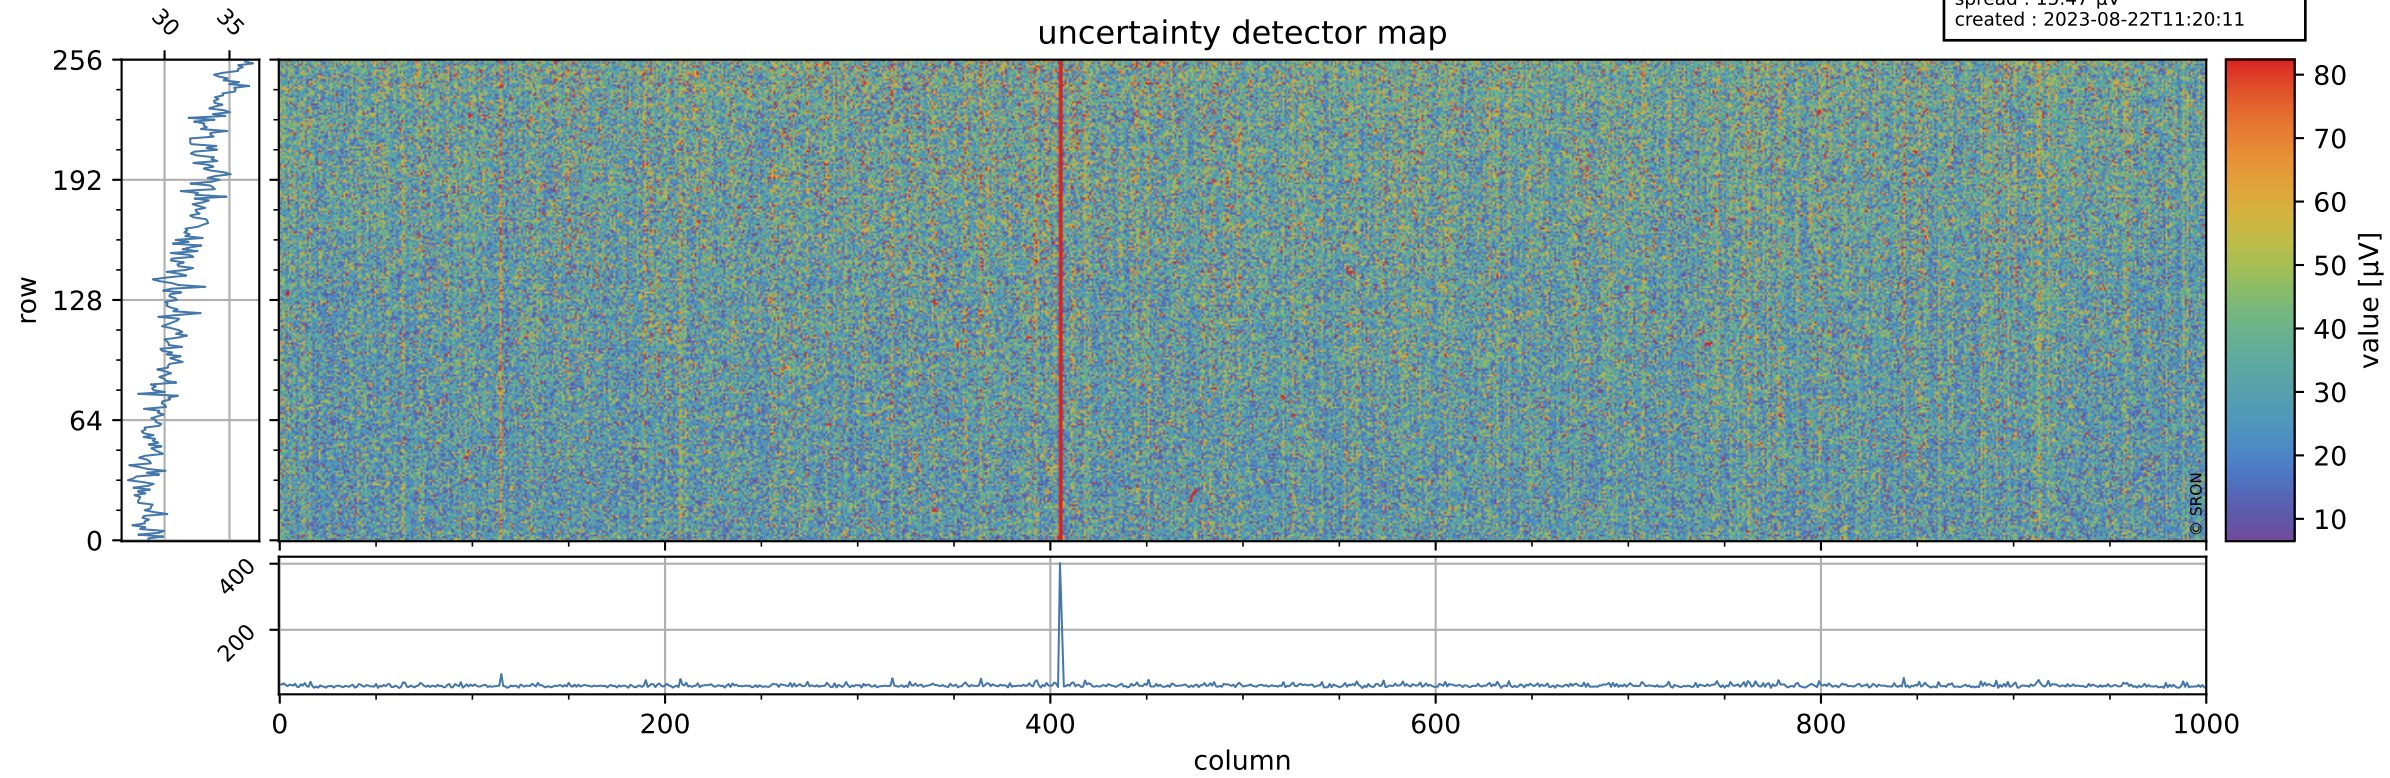

Tropomi SWIR offset (beta nominal)

orbits : 16 in [30097, 30142]
coverage : 2023-08-04 / 2023-08-08
median : 0.52605 V
spread : 0.035914 V
created : 2023-08-22T11:20:10

value detector map

Tropomi SWIR offset (beta nominal)

orbits : 16 in [30097, 30142]
coverage : 2023-08-04 / 2023-08-08
median : 31.524 μV
spread : 15.47 μV
created : 2023-08-22T11:20:11

Tropomi SWIR offset (beta nominal)

orbits : 16 in [30097, 30142]
coverage : 2023-08-04 / 2023-08-08
median : 0.040874 mV
spread : 0.41207 mV
created : 2023-08-22T11:20:11

value compared with SWIR offset CKD

Tropomi SWIR offset (beta nominal) ground-tracks of Sentinel-5P

orbits : 16 in [30097, 30142]
coverage : 2023-08-04 / 2023-08-08
created : 2023-08-22T11:20:11

Tropomi SWIR offset (beta nominal)

orbits : [1867, 30142]
coverage : 2018-02-20 / 2023-08-08
created : 2023-08-22T11:20:12

trend of detector median & temperatures