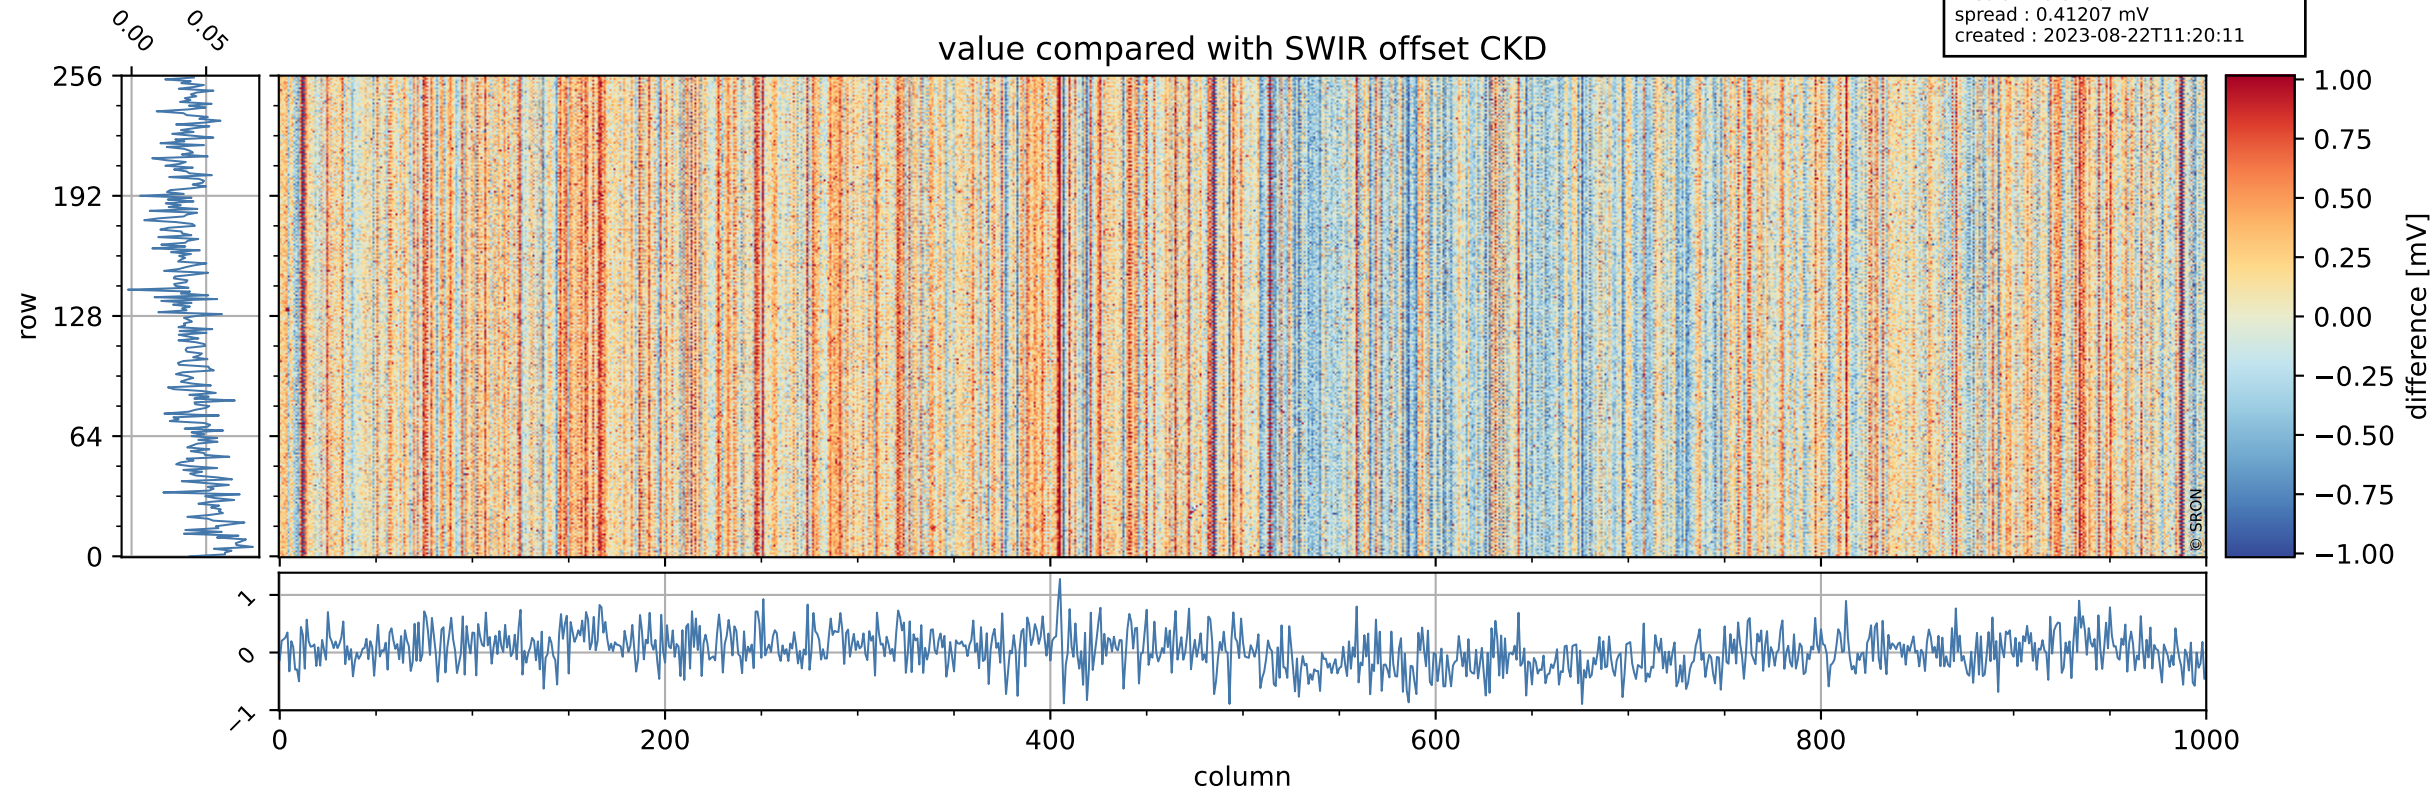

Tropomi SWIR offset (beta nominal)

orbits : 16 in [30097, 30142]
coverage : 2023-08-04 / 2023-08-08
median : 0.52605 V
spread : 0.035914 V
created : 2023-08-22T11:20:10

value detector map

Tropomi SWIR offset (beta nominal)

orbits : 16 in [30097, 30142]
coverage : 2023-08-04 / 2023-08-08
median : 31.524 μV
spread : 15.47 μV
created : 2023-08-22T11:20:11

Tropomi SWIR offset (beta nominal)

orbits : 16 in [30097, 30142]
coverage : 2023-08-04 / 2023-08-08
median : 0.040874 mV
spread : 0.41207 mV
created : 2023-08-22T11:20:11

value compared with SWIR offset CKD

Tropomi SWIR offset (beta nominal) ground-tracks of Sentinel-5P

orbits : 16 in [30097, 30142]
coverage : 2023-08-04 / 2023-08-08
created : 2023-08-22T11:20:11

Tropomi SWIR offset (beta nominal)

orbits : [1867, 30142]
coverage : 2018-02-20 / 2023-08-08
created : 2023-08-22T11:20:12

trend of detector median & temperatures