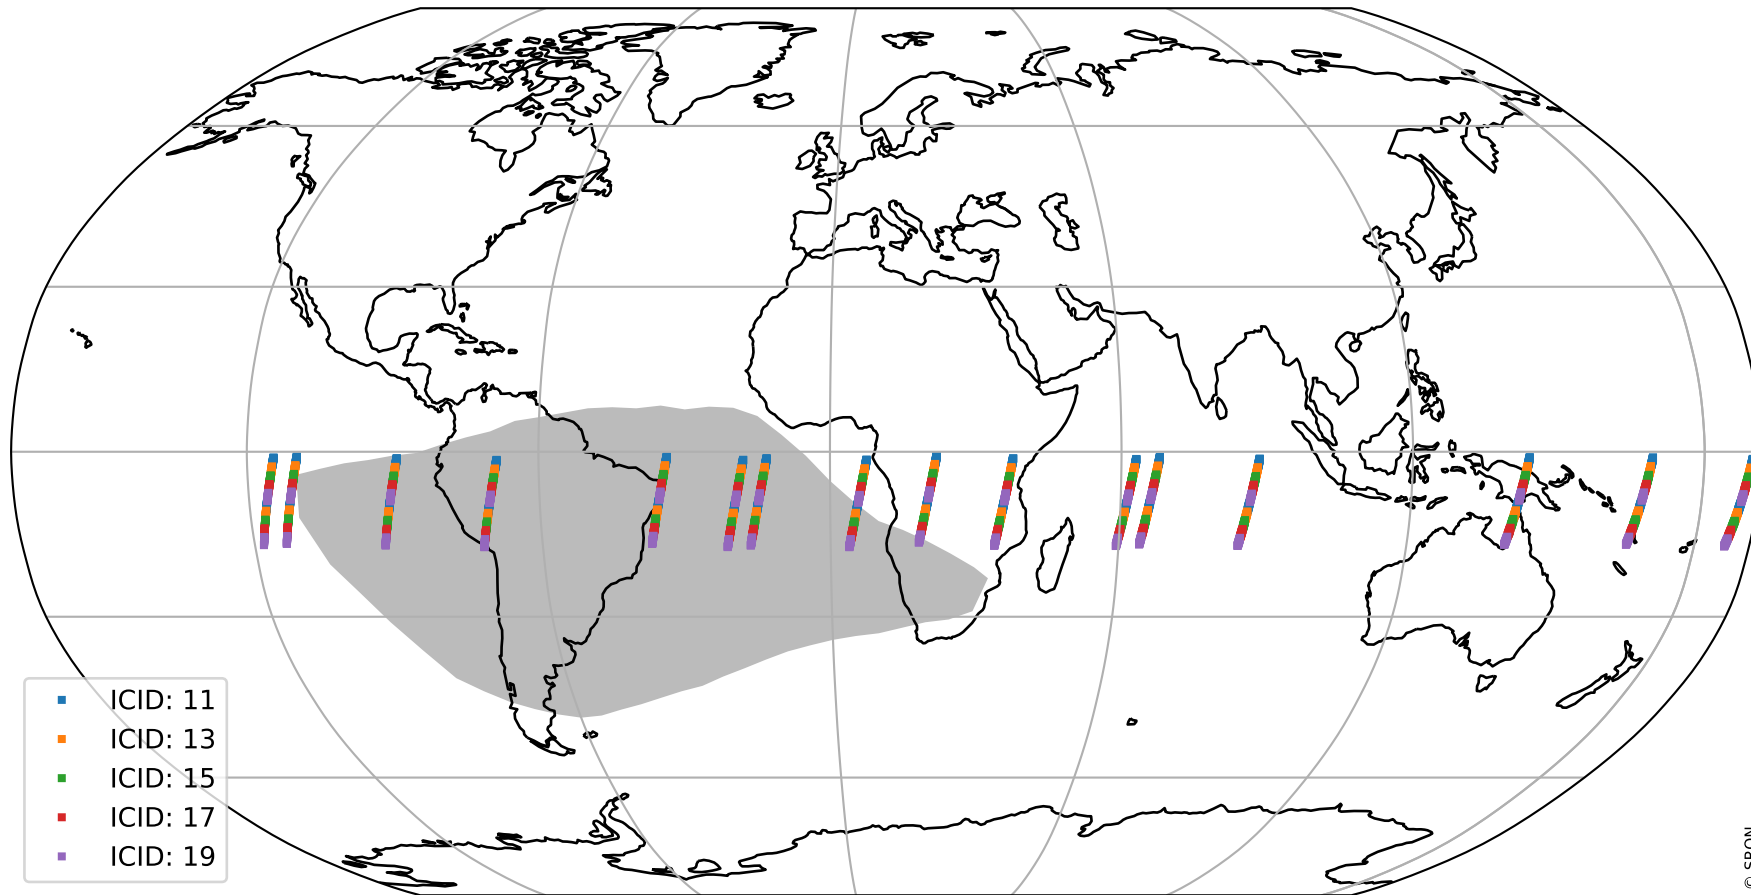

Tropomi SWIR offset (beta nominal)

orbits : 16 in [30097, 30142]
coverage : 2023-08-04 / 2023-08-08
median : 0.52605 V
spread : 0.035914 V
created : 2023-08-22T11:20:10

value detector map

Tropomi SWIR offset (beta nominal)

orbits : 16 in [30097, 30142]
coverage : 2023-08-04 / 2023-08-08
median : 31.524 μV
spread : 15.47 μV
created : 2023-08-22T11:20:11

Tropomi SWIR offset (beta nominal)

orbits : 16 in [30097, 30142]
coverage : 2023-08-04 / 2023-08-08
median : 0.040874 mV
spread : 0.41207 mV
created : 2023-08-22T11:20:11

value compared with SWIR offset CKD

Tropomi SWIR offset (beta nominal) ground-tracks of Sentinel-5P

orbits : 16 in [30097, 30142]
coverage : 2023-08-04 / 2023-08-08
created : 2023-08-22T11:20:11

Tropomi SWIR offset (beta nominal)

orbits : [1867, 30142]
coverage : 2018-02-20 / 2023-08-08
created : 2023-08-22T11:20:12

trend of detector median & temperatures