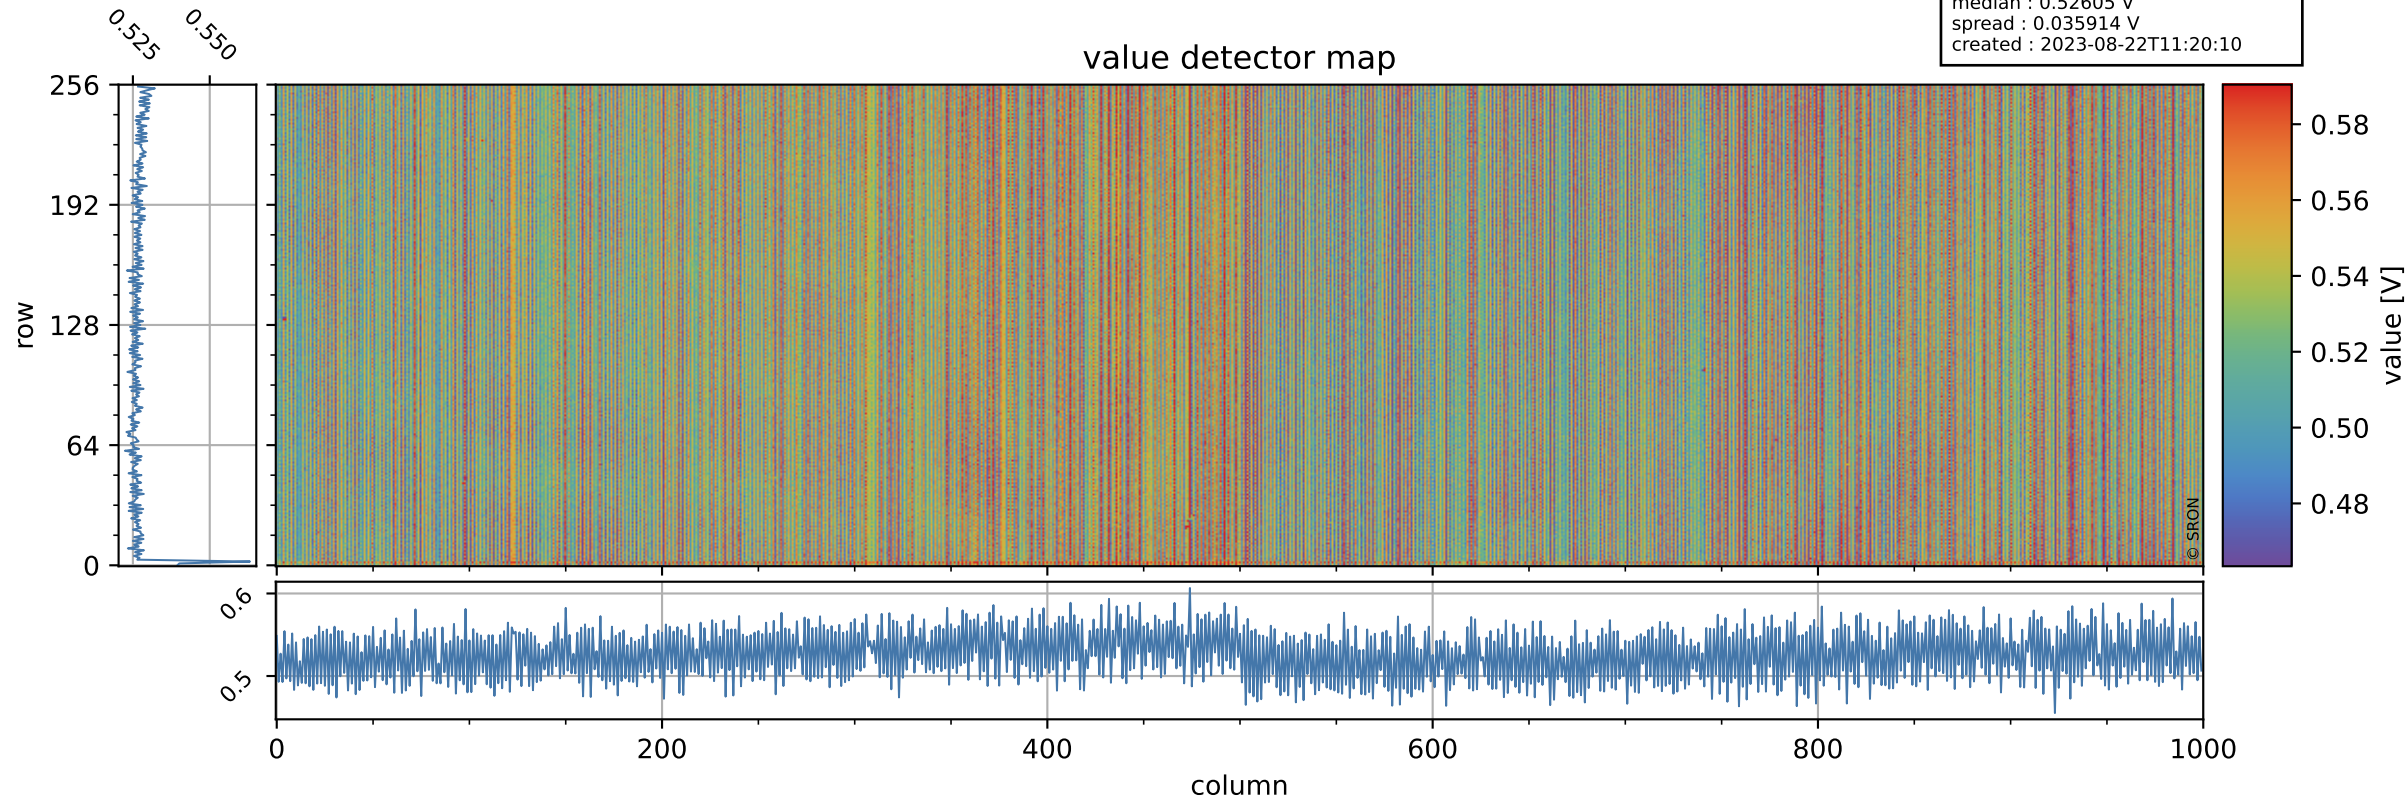

Tropomi SWIR offset (beta nominal)

orbits : 16 in [30097, 30142]
coverage : 2023-08-04 / 2023-08-08
median : 0.52605 V
spread : 0.035914 V
created : 2023-08-22T11:20:10

value detector map

Tropomi SWIR offset (beta nominal)

orbits : 16 in [30097, 30142]
coverage : 2023-08-04 / 2023-08-08
median : 31.524 μV
spread : 15.47 μV
created : 2023-08-22T11:20:11

Tropomi SWIR offset (beta nominal)

orbits : 16 in [30097, 30142]
coverage : 2023-08-04 / 2023-08-08
median : 0.040874 mV
spread : 0.41207 mV
created : 2023-08-22T11:20:11

value compared with SWIR offset CKD

Tropomi SWIR offset (beta nominal) ground-tracks of Sentinel-5P

orbits : 16 in [30097, 30142]
coverage : 2023-08-04 / 2023-08-08
created : 2023-08-22T11:20:11

Tropomi SWIR offset (beta nominal)

orbits : [1867, 30142]
coverage : 2018-02-20 / 2023-08-08
created : 2023-08-22T11:20:12

trend of detector median & temperatures