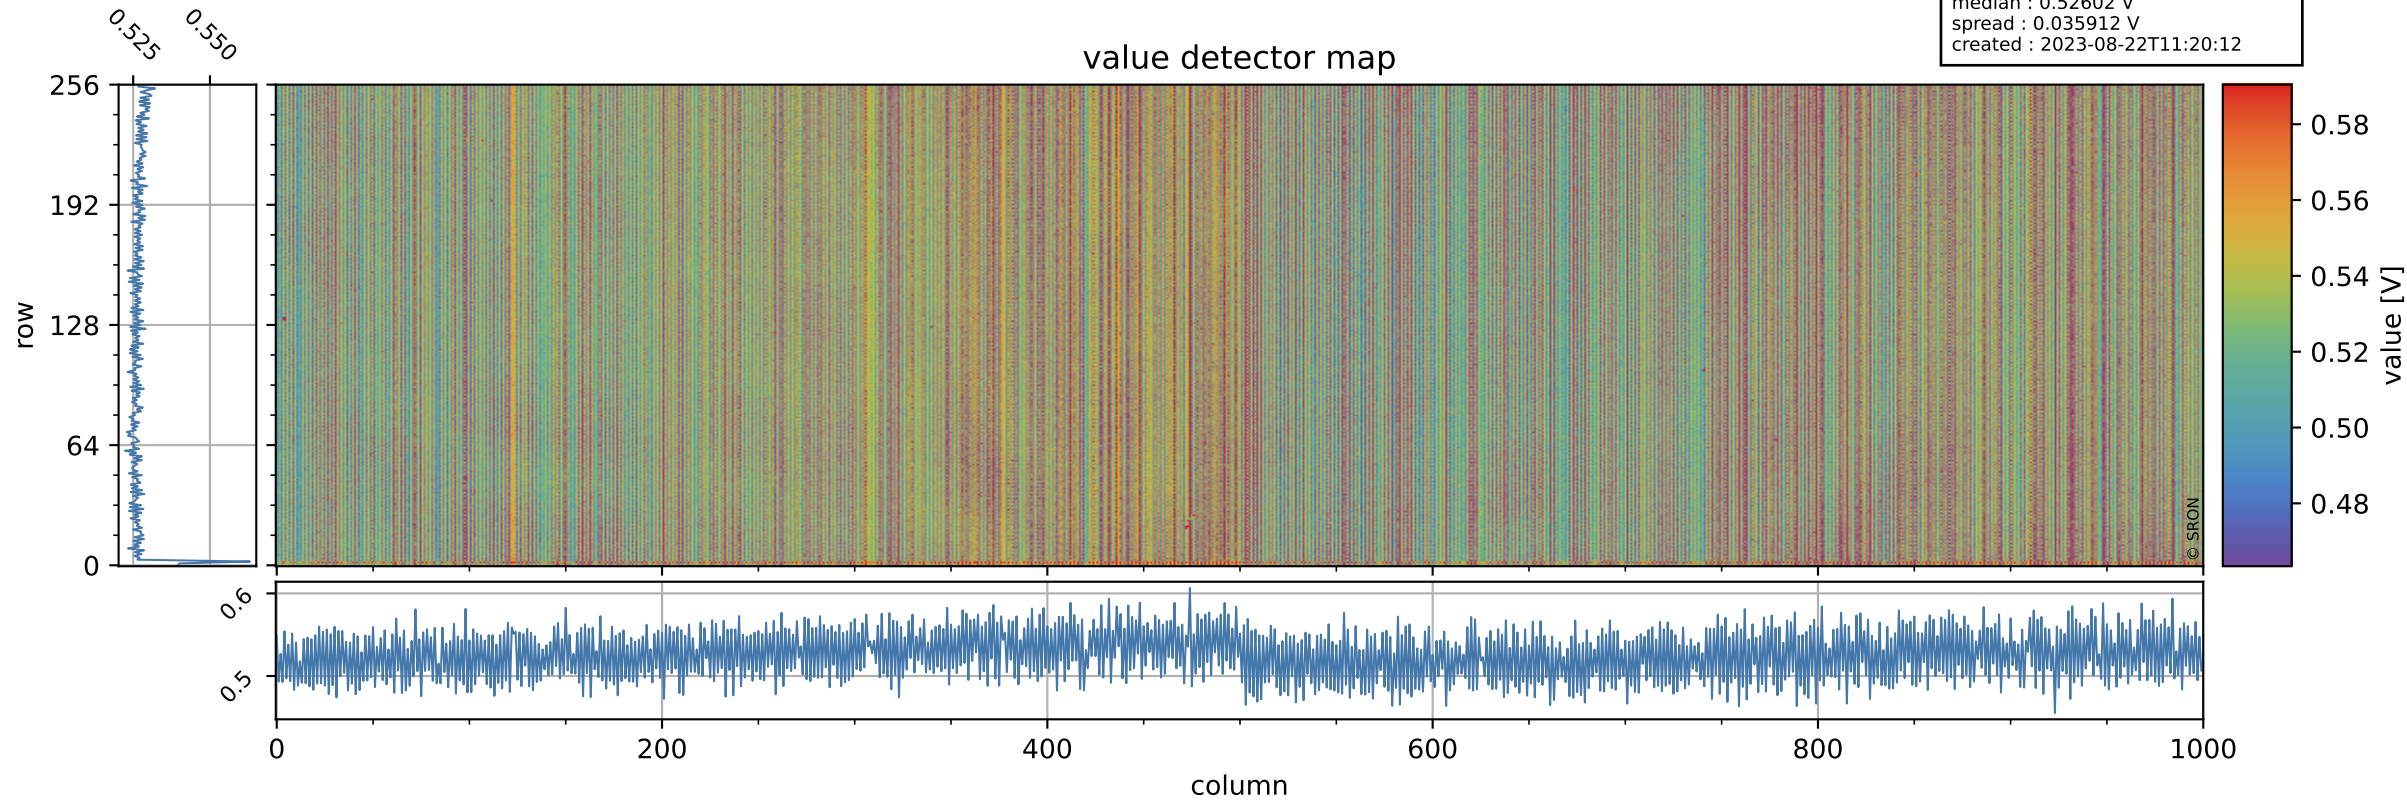

Tropomi SWIR offset (beta nominal)

orbits : 17 in [30187, 30232]
coverage : 2023-08-11 / 2023-08-14
median : 0.52602 V
spread : 0.035912 V
created : 2023-08-22T11:20:12

value detector map

Tropomi SWIR offset (beta nominal)

orbits : 17 in [30187, 30232]
coverage : 2023-08-11 / 2023-08-14
median : 31.948 μV
spread : 15.735 μV
created : 2023-08-22T11:20:13

Tropomi SWIR offset (beta nominal)

orbits : 17 in [30187, 30232]
coverage : 2023-08-11 / 2023-08-14
median : 0.0089193 mV
spread : 0.41082 mV
created : 2023-08-22T11:20:13

value compared with SWIR offset CKD

Tropomi SWIR offset (beta nominal) ground-tracks of Sentinel-5P

orbits : 17 in [30187, 30232]
coverage : 2023-08-11 / 2023-08-14
created : 2023-08-22T11:20:13

Tropomi SWIR offset (beta nominal)

orbits : [1867, 30232]
coverage : 2018-02-20 / 2023-08-14
created : 2023-08-22T11:20:14

trend of detector median & temperatures