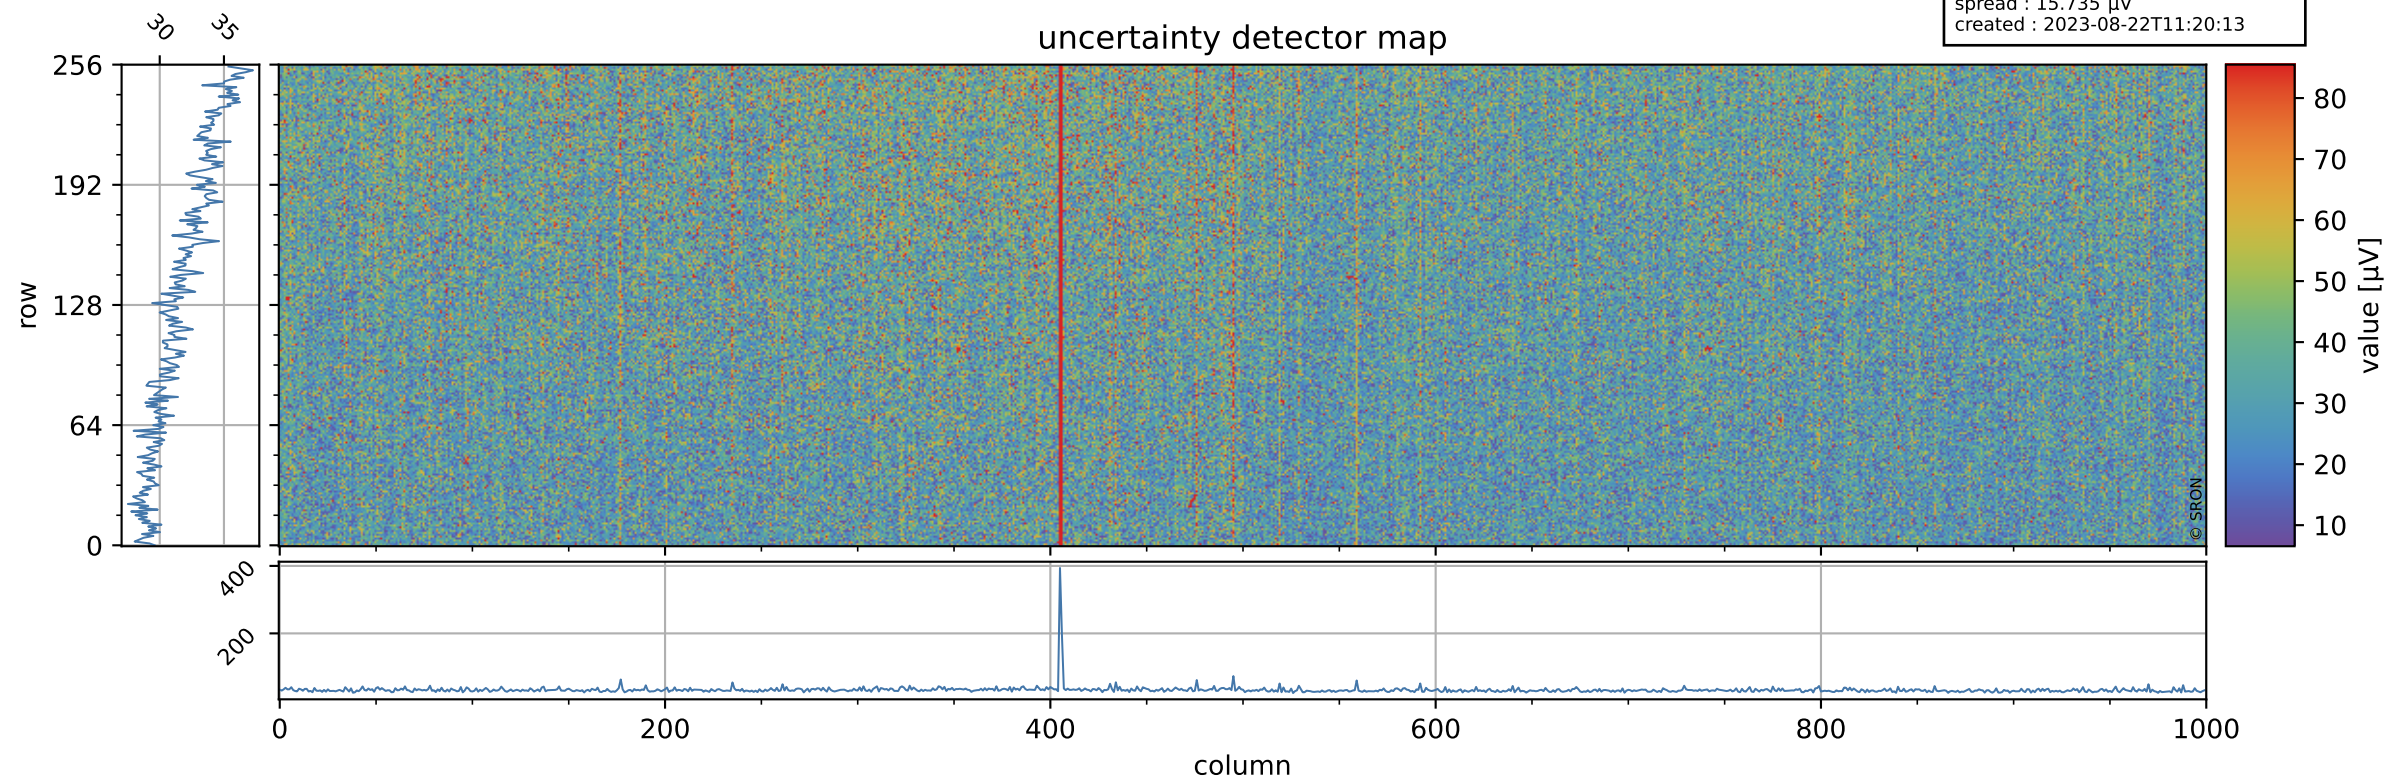

Tropomi SWIR offset (beta nominal)

orbits : 17 in [30187, 30232]
coverage : 2023-08-11 / 2023-08-14
median : 0.52602 V
spread : 0.035912 V
created : 2023-08-22T11:20:12

value detector map

Tropomi SWIR offset (beta nominal)

orbits : 17 in [30187, 30232]
coverage : 2023-08-11 / 2023-08-14
median : 31.948 μV
spread : 15.735 μV
created : 2023-08-22T11:20:13

Tropomi SWIR offset (beta nominal)

orbits : 17 in [30187, 30232]
coverage : 2023-08-11 / 2023-08-14
median : 0.0089193 mV
spread : 0.41082 mV
created : 2023-08-22T11:20:13

value compared with SWIR offset CKD

Tropomi SWIR offset (beta nominal) ground-tracks of Sentinel-5P

orbits : 17 in [30187, 30232]
coverage : 2023-08-11 / 2023-08-14
created : 2023-08-22T11:20:13

Tropomi SWIR offset (beta nominal)

orbits : [1867, 30232]
coverage : 2018-02-20 / 2023-08-14
created : 2023-08-22T11:20:14

trend of detector median & temperatures