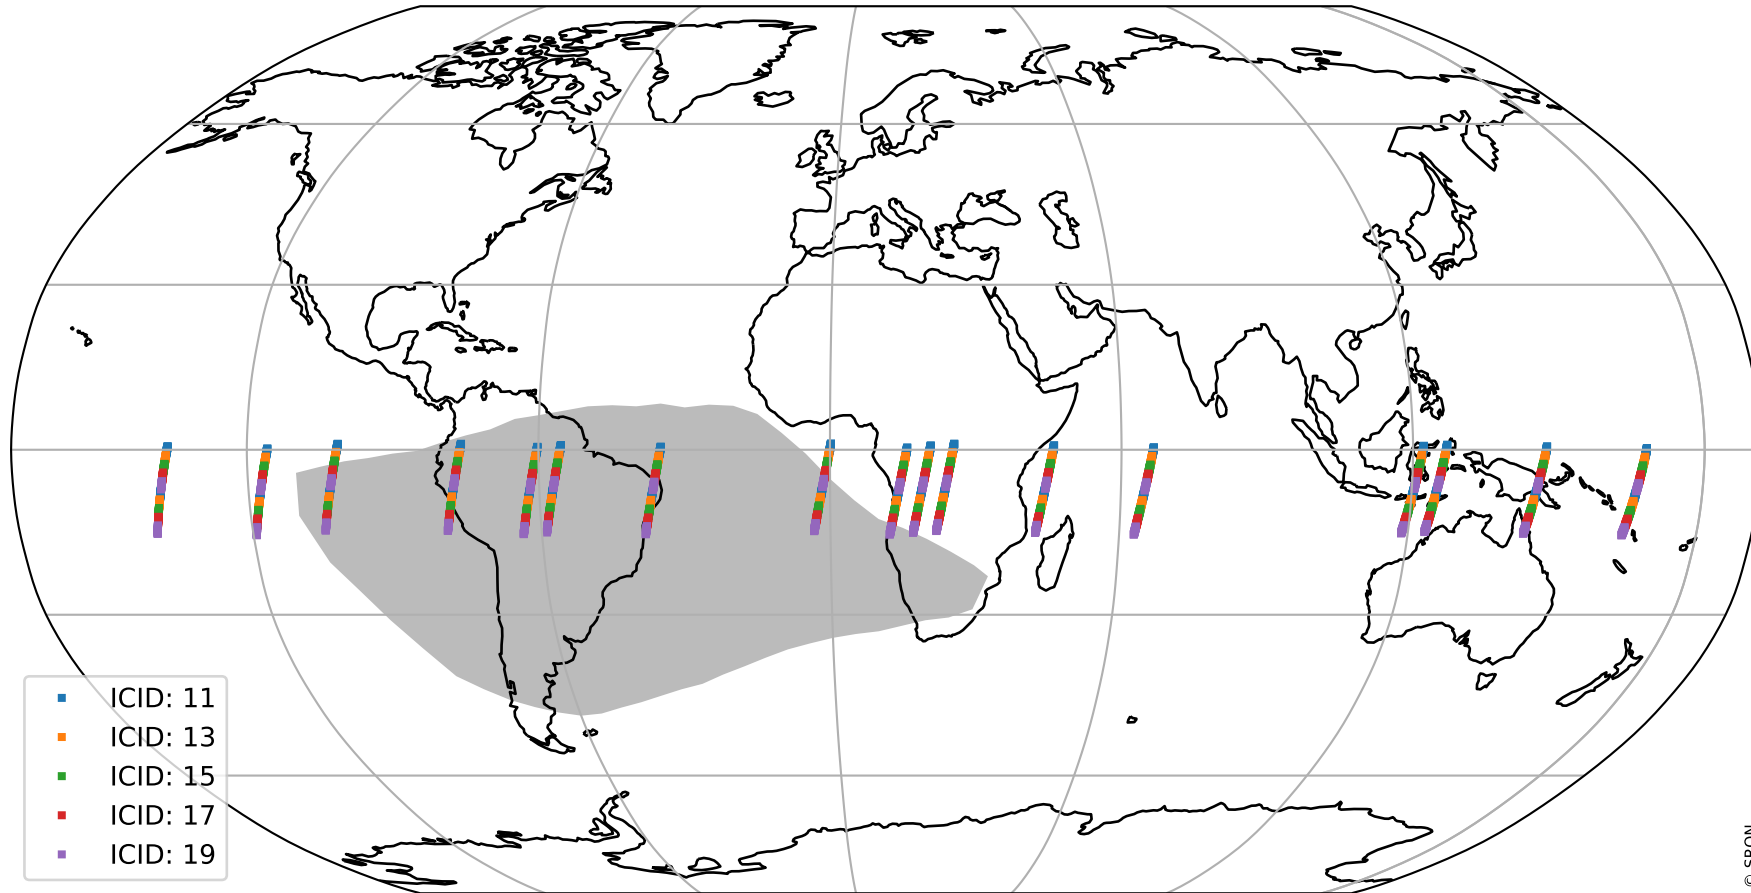

Tropomi SWIR offset (beta nominal)

orbits : 17 in [30187, 30232]
coverage : 2023-08-11 / 2023-08-14
median : 0.52602 V
spread : 0.035912 V
created : 2023-08-22T11:20:12

value detector map

Tropomi SWIR offset (beta nominal)

orbits : 17 in [30187, 30232]
coverage : 2023-08-11 / 2023-08-14
median : 31.948 μV
spread : 15.735 μV
created : 2023-08-22T11:20:13

Tropomi SWIR offset (beta nominal)

orbits : 17 in [30187, 30232]
coverage : 2023-08-11 / 2023-08-14
median : 0.0089193 mV
spread : 0.41082 mV
created : 2023-08-22T11:20:13

value compared with SWIR offset CKD

Tropomi SWIR offset (beta nominal) ground-tracks of Sentinel-5P

orbits : 17 in [30187, 30232]
coverage : 2023-08-11 / 2023-08-14
created : 2023-08-22T11:20:13

Tropomi SWIR offset (beta nominal)

orbits : [1867, 30232]
coverage : 2018-02-20 / 2023-08-14
created : 2023-08-22T11:20:14

trend of detector median & temperatures