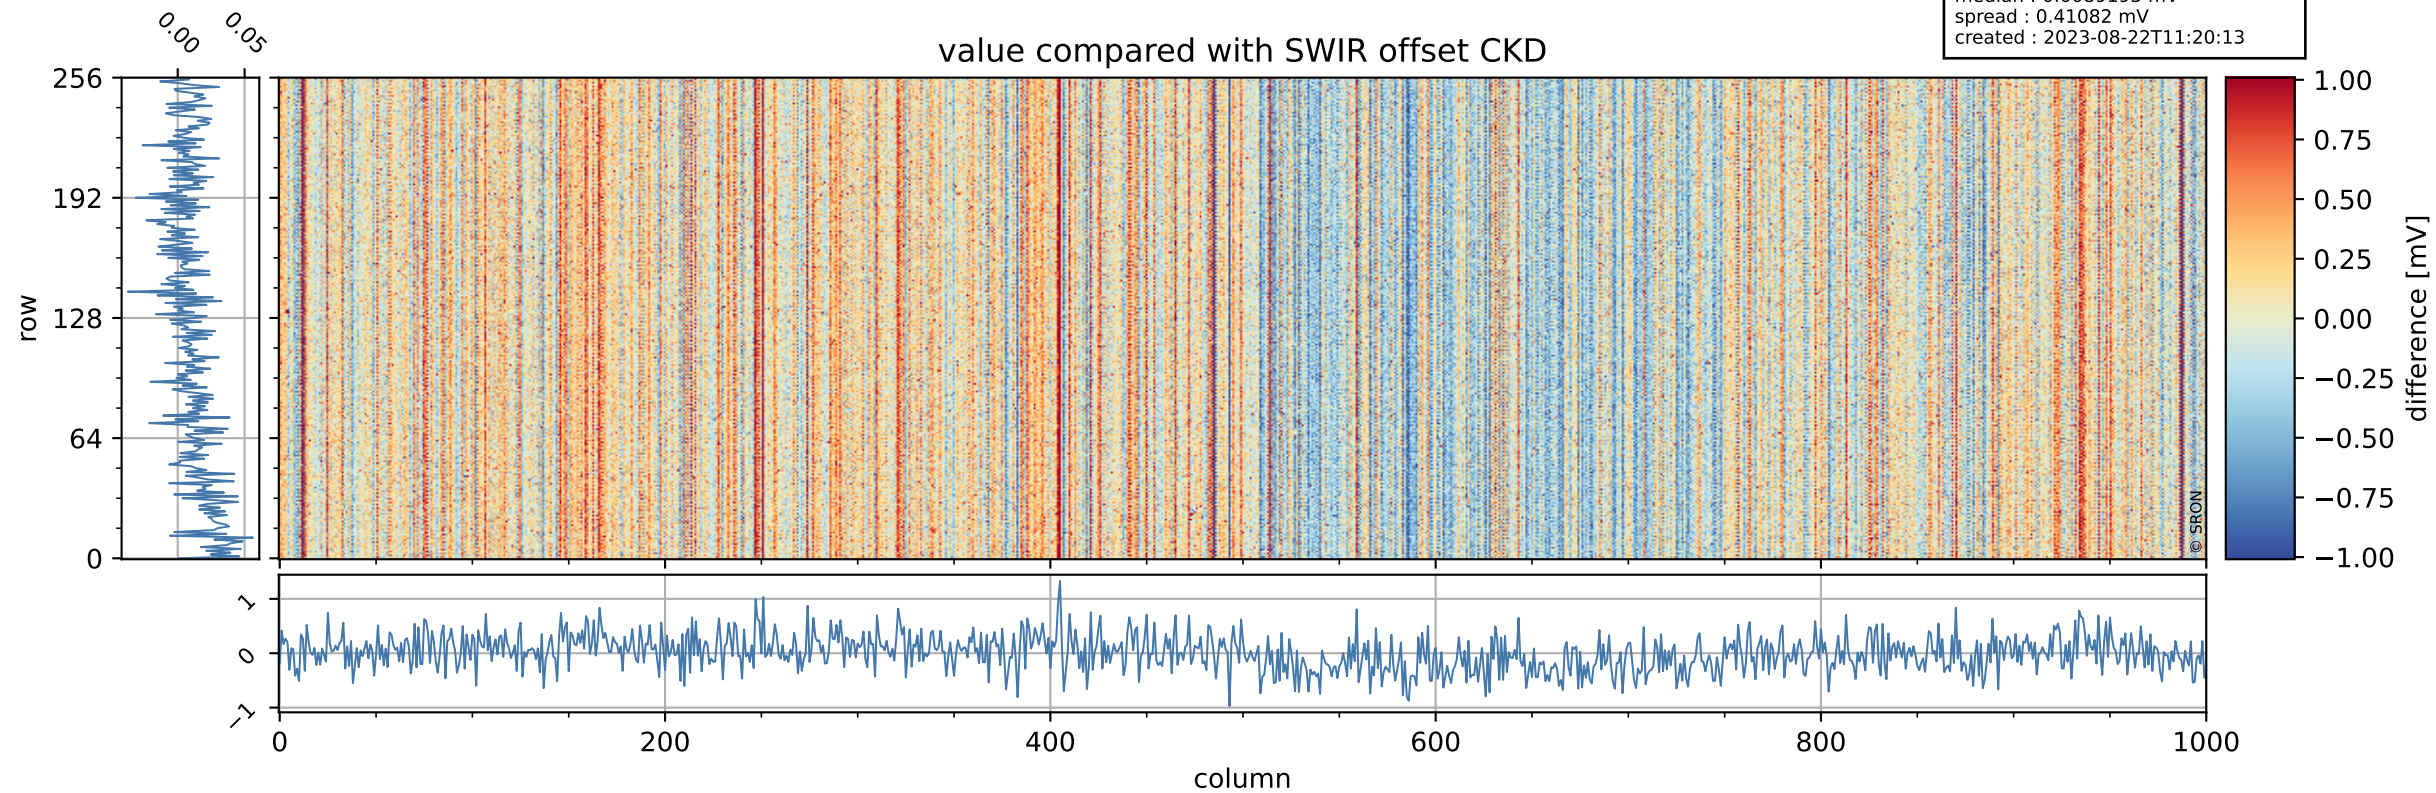

Tropomi SWIR offset (beta nominal)

orbits : 17 in [30187, 30232]
coverage : 2023-08-11 / 2023-08-14
median : 0.52602 V
spread : 0.035912 V
created : 2023-08-22T11:20:12

value detector map

Tropomi SWIR offset (beta nominal)

orbits : 17 in [30187, 30232]
coverage : 2023-08-11 / 2023-08-14
median : 31.948 μV
spread : 15.735 μV
created : 2023-08-22T11:20:13

Tropomi SWIR offset (beta nominal)

orbits : 17 in [30187, 30232]
coverage : 2023-08-11 / 2023-08-14
median : 0.0089193 mV
spread : 0.41082 mV
created : 2023-08-22T11:20:13

value compared with SWIR offset CKD

Tropomi SWIR offset (beta nominal) ground-tracks of Sentinel-5P

orbits : 17 in [30187, 30232]
coverage : 2023-08-11 / 2023-08-14
created : 2023-08-22T11:20:13

Tropomi SWIR offset (beta nominal)

orbits : [1867, 30232]
coverage : 2018-02-20 / 2023-08-14
created : 2023-08-22T11:20:14

trend of detector median & temperatures