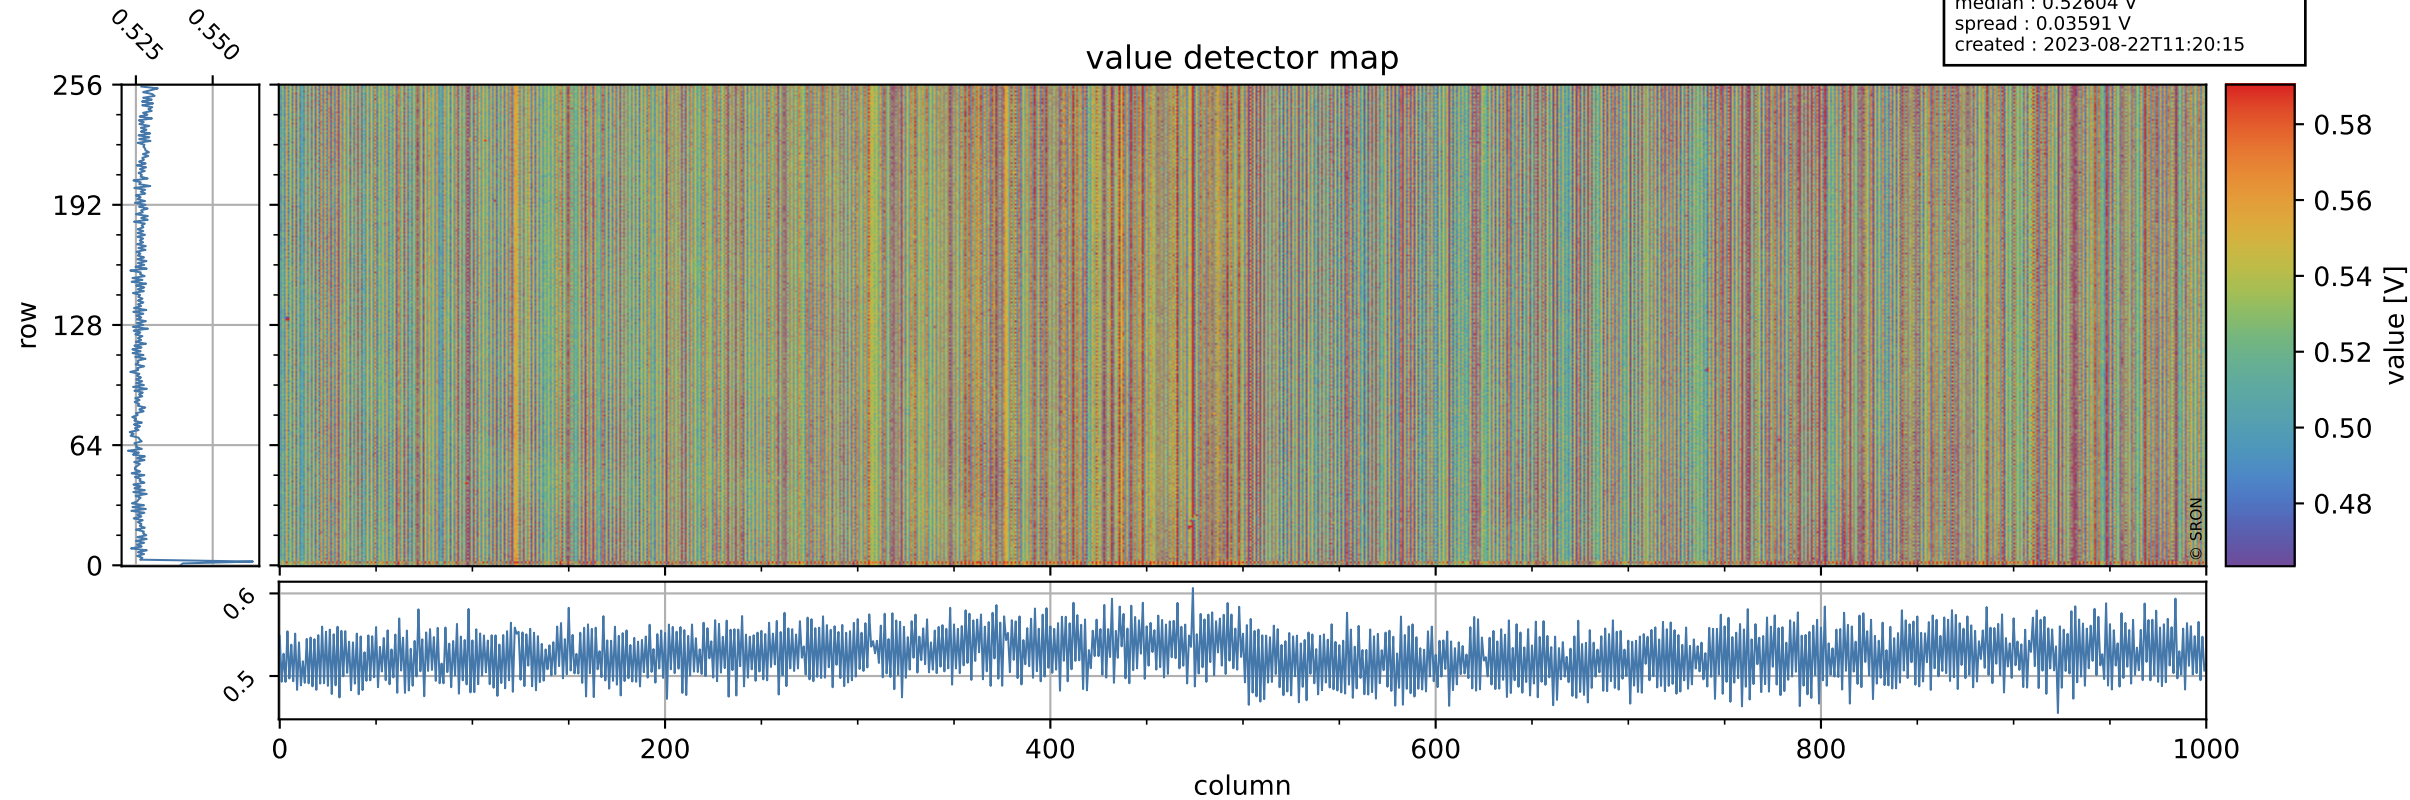

Tropomi SWIR offset (beta nominal)

orbits : 20 in [30232, 30277]
coverage : 2023-08-14 / 2023-08-17
median : 0.52604 V
spread : 0.03591 V
created : 2023-08-22T11:20:15

value detector map

Tropomi SWIR offset (beta nominal)

orbits : 20 in [30232, 30277]
coverage : 2023-08-14 / 2023-08-17
median : 32.142 μV
spread : 15.662 μV
created : 2023-08-22T11:20:15

Tropomi SWIR offset (beta nominal)

orbits : 20 in [30232, 30277]
coverage : 2023-08-14 / 2023-08-17
median : 0.025959 mV
spread : 0.40595 mV
created : 2023-08-22T11:20:15

value compared with SWIR offset CKD

Tropomi SWIR offset (beta nominal) ground-tracks of Sentinel-5P

orbits : 20 in [30232, 30277]
coverage : 2023-08-14 / 2023-08-17
created : 2023-08-22T11:20:16

Tropomi SWIR offset (beta nominal)

orbits : [1867, 30277]
coverage : 2018-02-20 / 2023-08-17
created : 2023-08-22T11:20:16

trend of detector median & temperatures