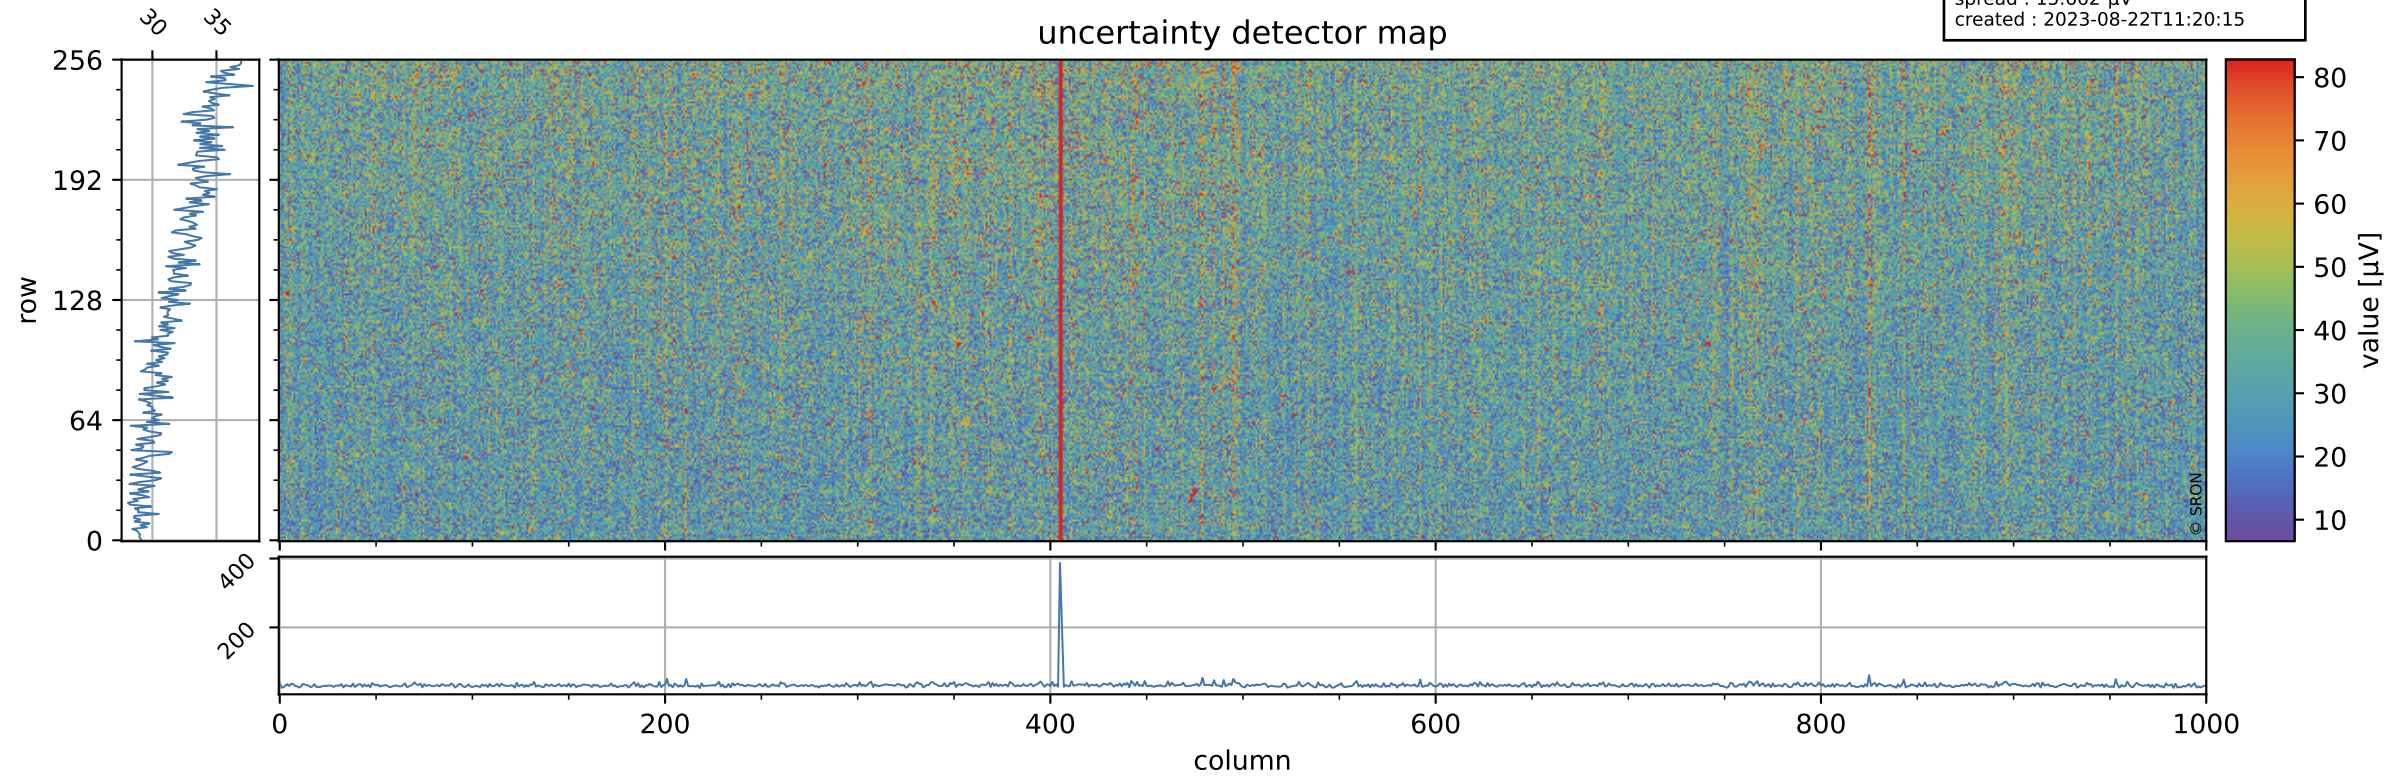

Tropomi SWIR offset (beta nominal)

orbits : 20 in [30232, 30277]
coverage : 2023-08-14 / 2023-08-17
median : 0.52604 V
spread : 0.03591 V
created : 2023-08-22T11:20:15

value detector map

Tropomi SWIR offset (beta nominal)

orbits : 20 in [30232, 30277]
coverage : 2023-08-14 / 2023-08-17
median : 32.142 μV
spread : 15.662 μV
created : 2023-08-22T11:20:15

Tropomi SWIR offset (beta nominal)

orbits : 20 in [30232, 30277]
coverage : 2023-08-14 / 2023-08-17
median : 0.025959 mV
spread : 0.40595 mV
created : 2023-08-22T11:20:15

value compared with SWIR offset CKD

Tropomi SWIR offset (beta nominal) ground-tracks of Sentinel-5P

orbits : 20 in [30232, 30277]
coverage : 2023-08-14 / 2023-08-17
created : 2023-08-22T11:20:16

Tropomi SWIR offset (beta nominal)

orbits : [1867, 30277]
coverage : 2018-02-20 / 2023-08-17
created : 2023-08-22T11:20:16

trend of detector median & temperatures