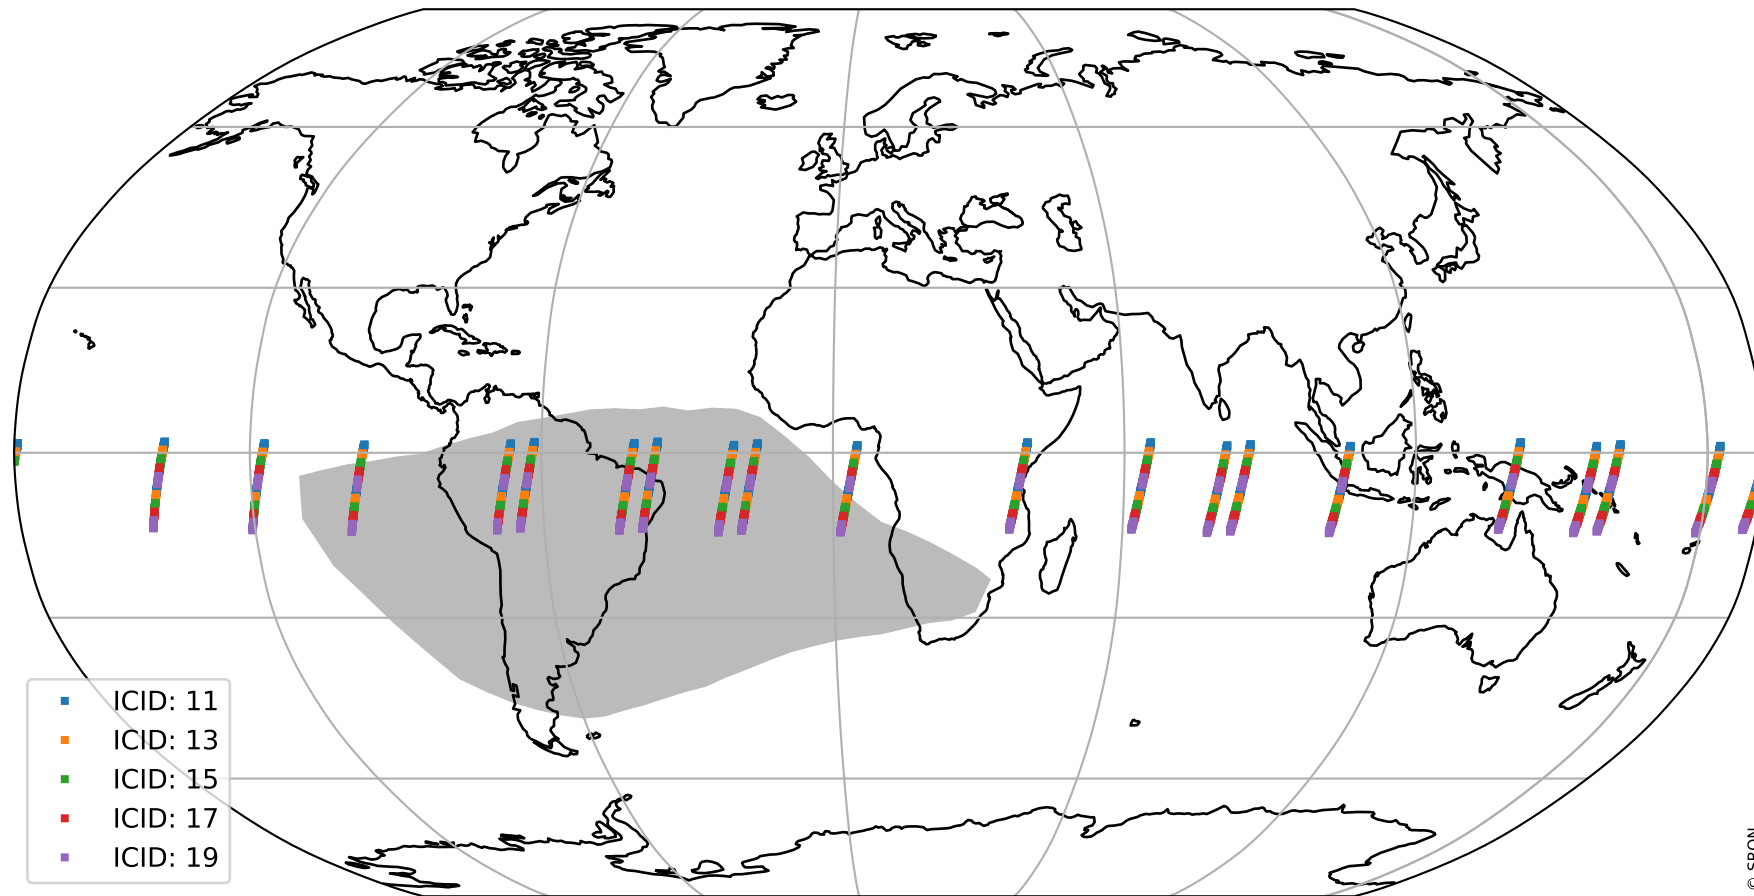

Tropomi SWIR offset (beta nominal)

orbits : 20 in [30232, 30277]
coverage : 2023-08-14 / 2023-08-17
median : 0.52604 V
spread : 0.03591 V
created : 2023-08-22T11:20:15

value detector map

Tropomi SWIR offset (beta nominal)

orbits : 20 in [30232, 30277]
coverage : 2023-08-14 / 2023-08-17
median : 32.142 μV
spread : 15.662 μV
created : 2023-08-22T11:20:15

Tropomi SWIR offset (beta nominal)

orbits : 20 in [30232, 30277]
coverage : 2023-08-14 / 2023-08-17
median : 0.025959 mV
spread : 0.40595 mV
created : 2023-08-22T11:20:15

value compared with SWIR offset CKD

Tropomi SWIR offset (beta nominal) ground-tracks of Sentinel-5P

orbits : 20 in [30232, 30277]
coverage : 2023-08-14 / 2023-08-17
created : 2023-08-22T11:20:16

Tropomi SWIR offset (beta nominal)

orbits : [1867, 30277]
coverage : 2018-02-20 / 2023-08-17
created : 2023-08-22T11:20:16

trend of detector median & temperatures