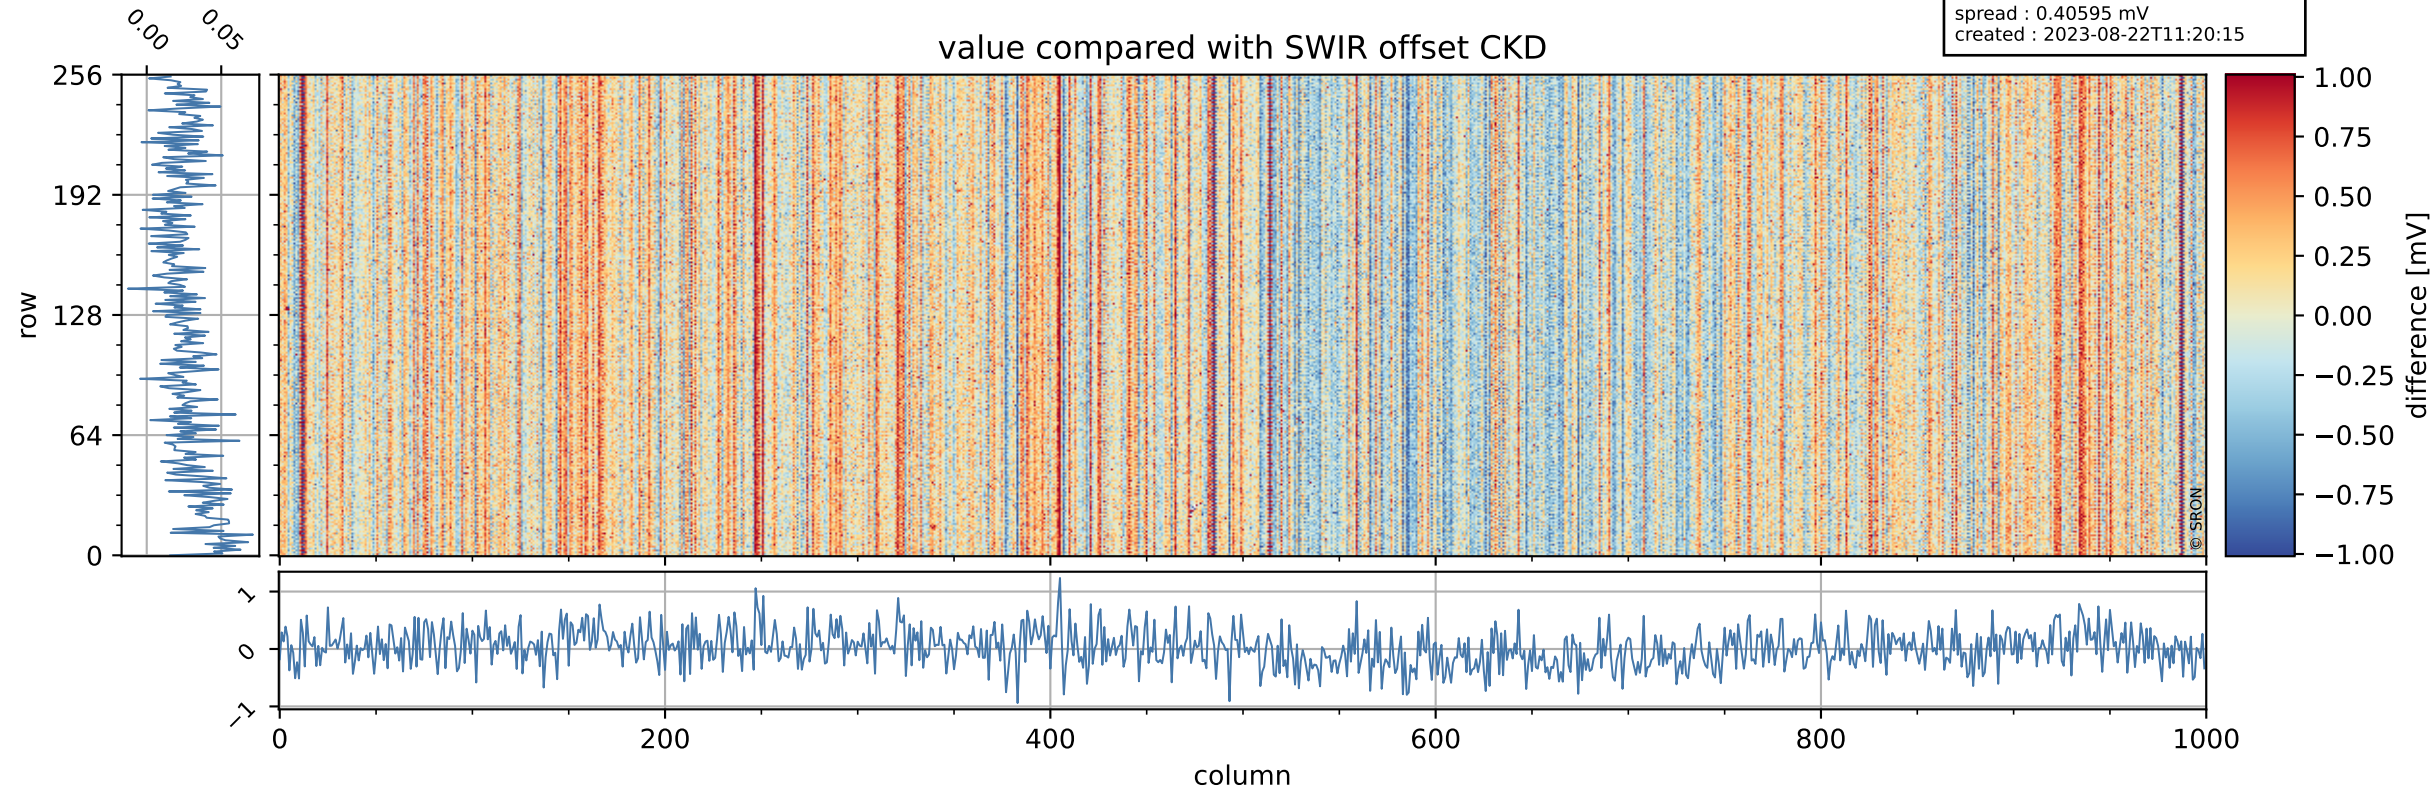

Tropomi SWIR offset (beta nominal)

orbits : 20 in [30232, 30277]
coverage : 2023-08-14 / 2023-08-17
median : 0.52604 V
spread : 0.03591 V
created : 2023-08-22T11:20:15

value detector map

Tropomi SWIR offset (beta nominal)

orbits : 20 in [30232, 30277]
coverage : 2023-08-14 / 2023-08-17
median : 32.142 μV
spread : 15.662 μV
created : 2023-08-22T11:20:15

Tropomi SWIR offset (beta nominal)

orbits : 20 in [30232, 30277]
coverage : 2023-08-14 / 2023-08-17
median : 0.025959 mV
spread : 0.40595 mV
created : 2023-08-22T11:20:15

value compared with SWIR offset CKD

Tropomi SWIR offset (beta nominal) ground-tracks of Sentinel-5P

orbits : 20 in [30232, 30277]
coverage : 2023-08-14 / 2023-08-17
created : 2023-08-22T11:20:16

Tropomi SWIR offset (beta nominal)

orbits : [1867, 30277]
coverage : 2018-02-20 / 2023-08-17
created : 2023-08-22T11:20:16

trend of detector median & temperatures