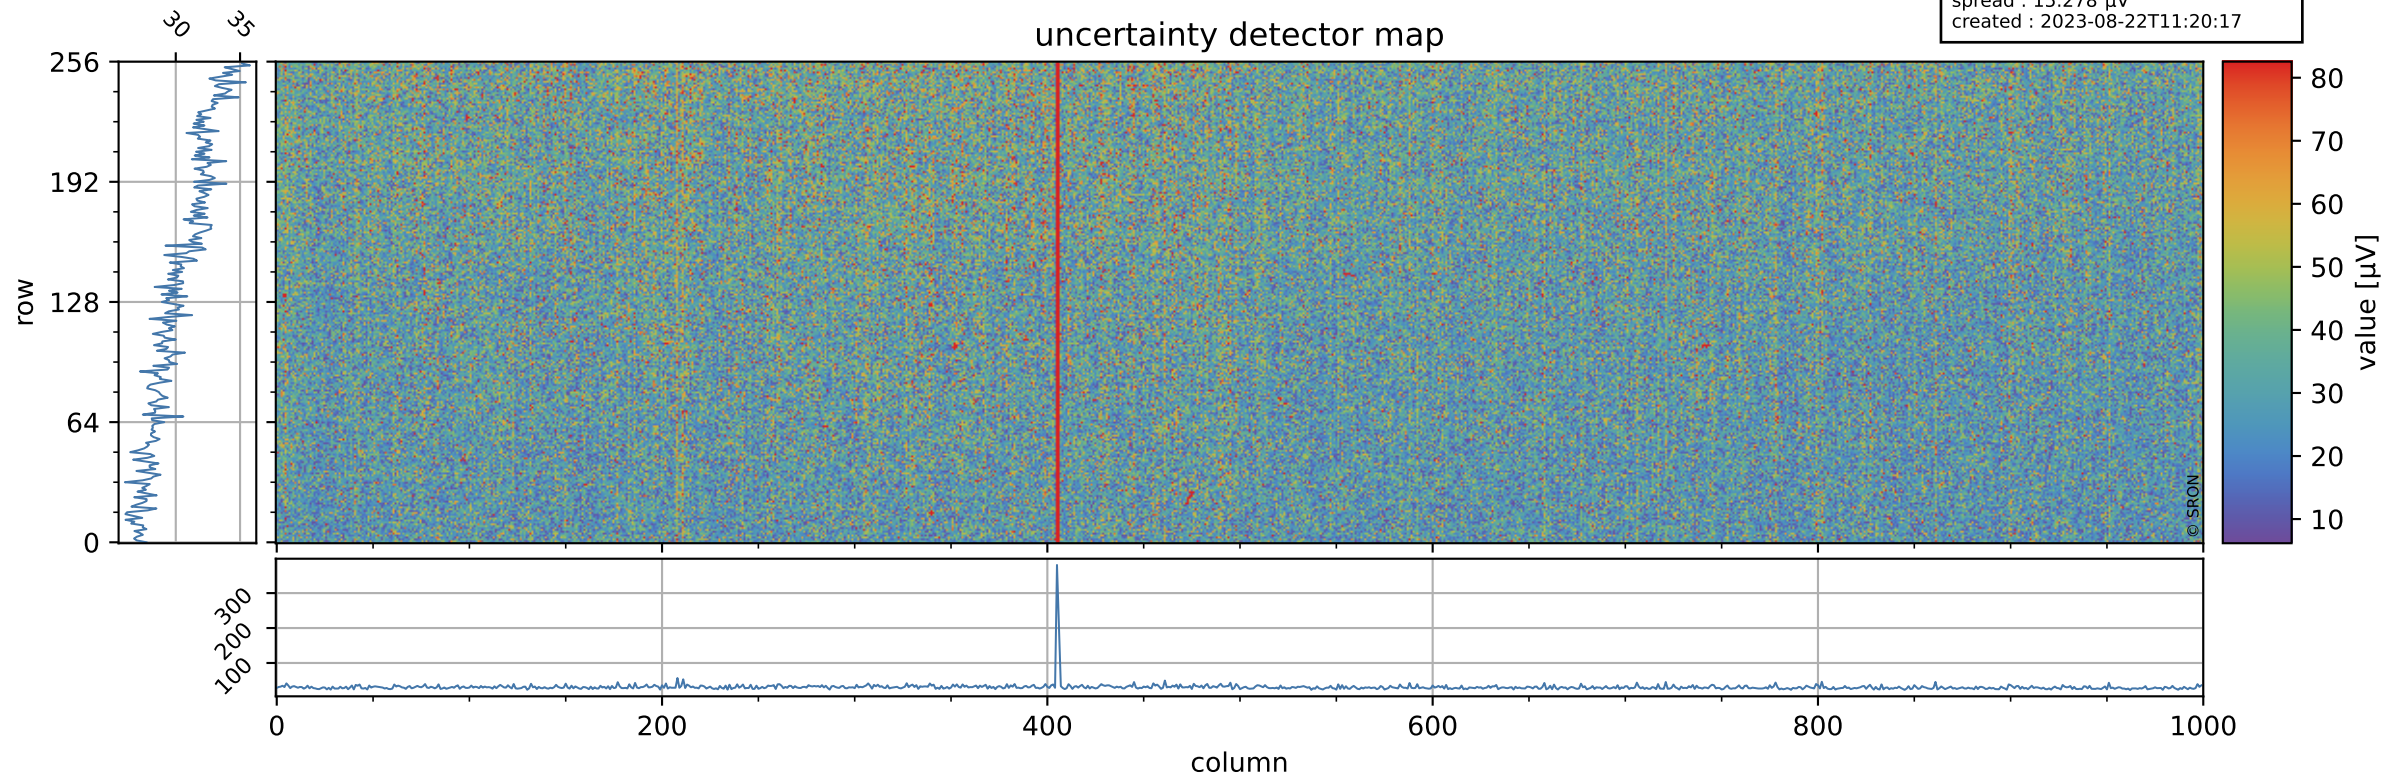

Tropomi SWIR offset (beta nominal)

orbits : 19 in [30277, 30322]
coverage : 2023-08-17 / 2023-08-20
median : 0.52603 V
spread : 0.03591 V
created : 2023-08-22T11:20:17

value detector map

Tropomi SWIR offset (beta nominal)

orbits : 19 in [30277, 30322]
coverage : 2023-08-17 / 2023-08-20
median : 30.467 μV
spread : 15.278 μV
created : 2023-08-22T11:20:17

Tropomi SWIR offset (beta nominal)

orbits : 19 in [30277, 30322]
coverage : 2023-08-17 / 2023-08-20
median : 0.013061 mV
spread : 0.40748 mV
created : 2023-08-22T11:20:18

value compared with SWIR offset CKD

Tropomi SWIR offset (beta nominal) ground-tracks of Sentinel-5P

orbits : 19 in [30277, 30322]
coverage : 2023-08-17 / 2023-08-20
created : 2023-08-22T11:20:18

Tropomi SWIR offset (beta nominal)

orbits : [1867, 30322]
coverage : 2018-02-20 / 2023-08-20
created : 2023-08-22T11:20:18

trend of detector median & temperatures