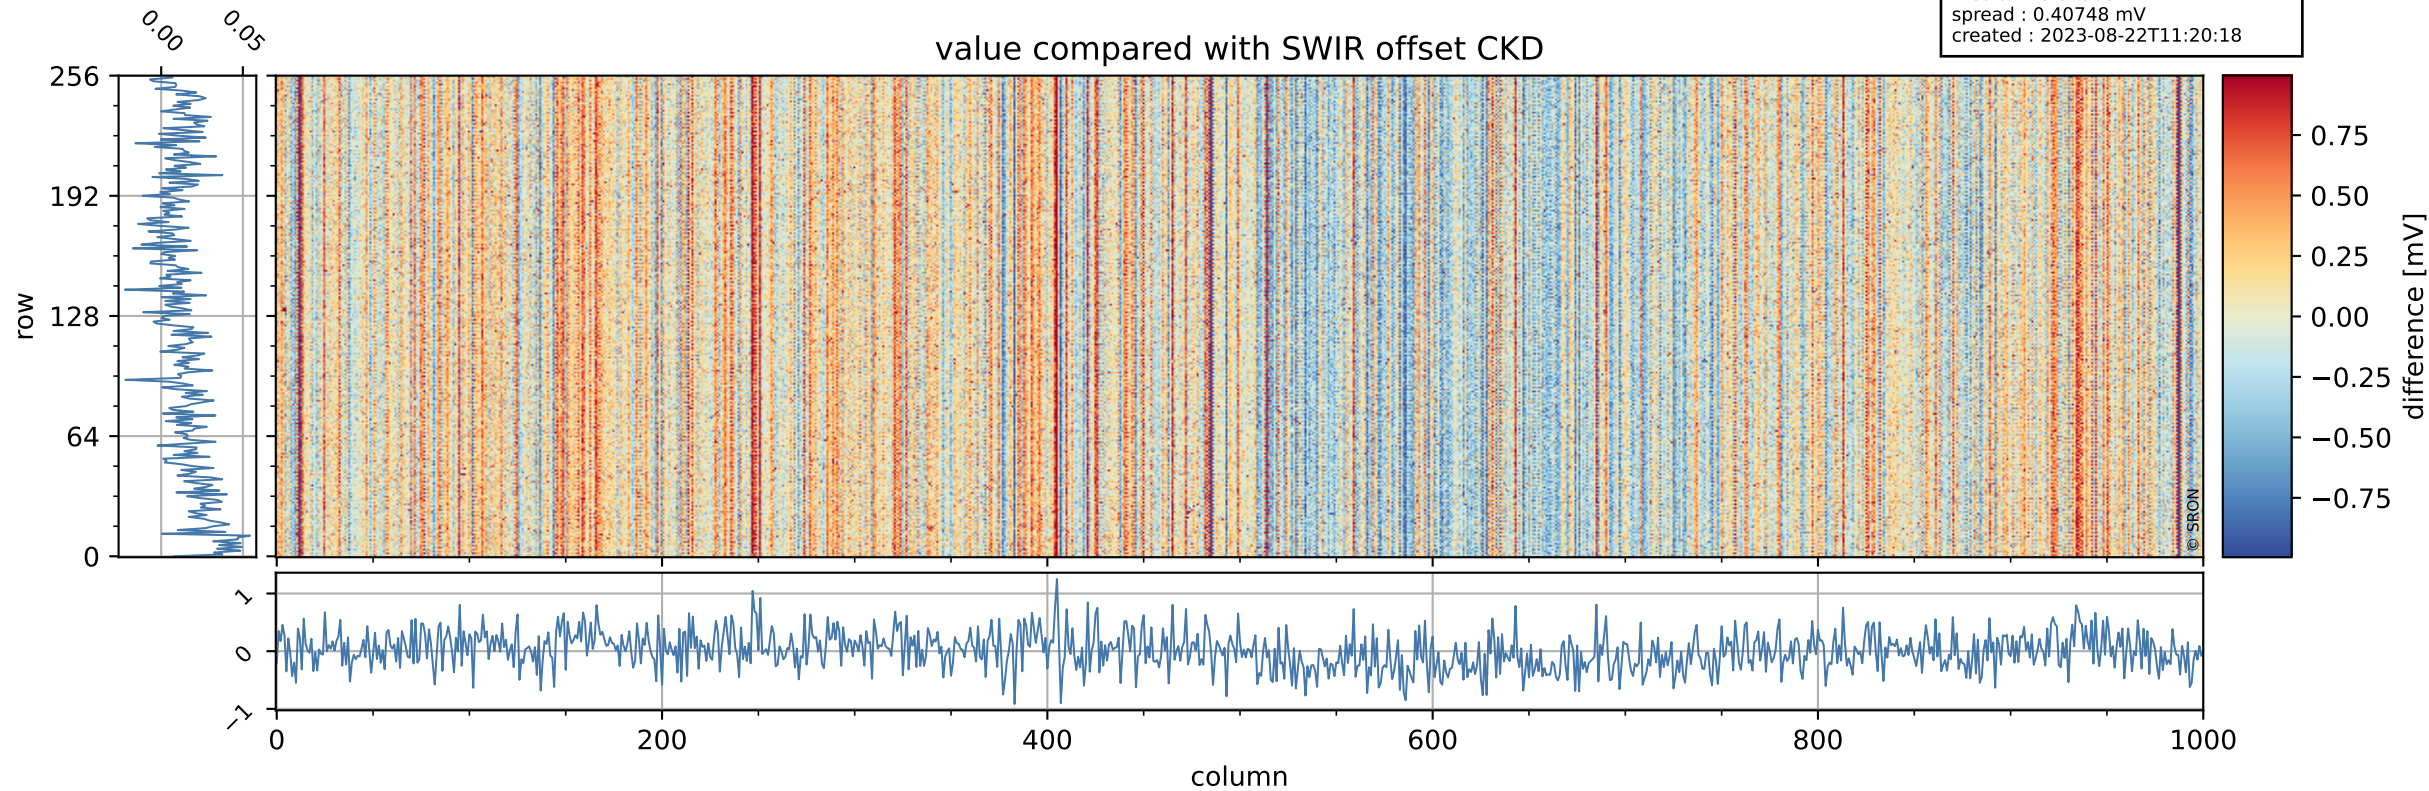

Tropomi SWIR offset (beta nominal)

orbits : 19 in [30277, 30322]
coverage : 2023-08-17 / 2023-08-20
median : 0.52603 V
spread : 0.03591 V
created : 2023-08-22T11:20:17

value detector map

Tropomi SWIR offset (beta nominal)

orbits : 19 in [30277, 30322]
coverage : 2023-08-17 / 2023-08-20
median : 30.467 μV
spread : 15.278 μV
created : 2023-08-22T11:20:17

Tropomi SWIR offset (beta nominal)

orbits : 19 in [30277, 30322]
coverage : 2023-08-17 / 2023-08-20
median : 0.013061 mV
spread : 0.40748 mV
created : 2023-08-22T11:20:18

value compared with SWIR offset CKD

Tropomi SWIR offset (beta nominal) ground-tracks of Sentinel-5P

orbits : 19 in [30277, 30322]
coverage : 2023-08-17 / 2023-08-20
created : 2023-08-22T11:20:18

Tropomi SWIR offset (beta nominal)

orbits : [1867, 30322]
coverage : 2018-02-20 / 2023-08-20
created : 2023-08-22T11:20:18

trend of detector median & temperatures