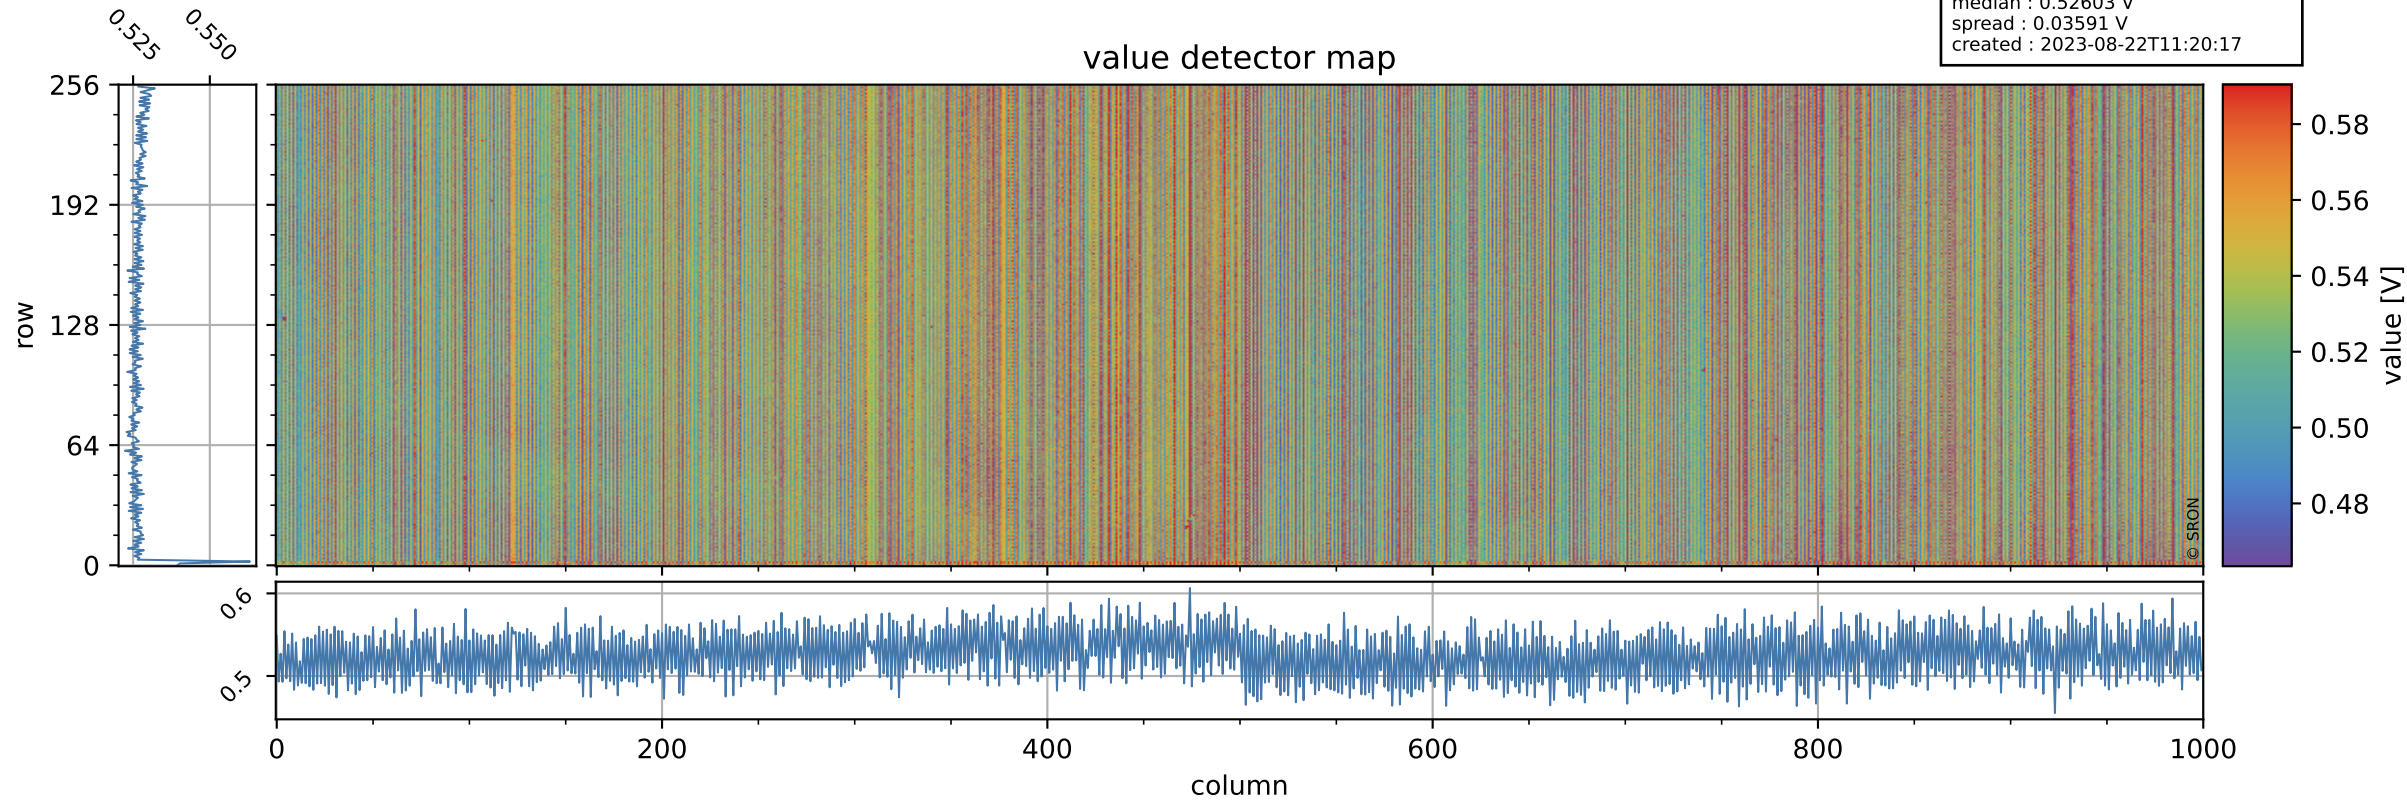

Tropomi SWIR offset (beta nominal)

orbits : 19 in [30277, 30322]
coverage : 2023-08-17 / 2023-08-20
median : 0.52603 V
spread : 0.03591 V
created : 2023-08-22T11:20:17

value detector map

Tropomi SWIR offset (beta nominal)

orbits : 19 in [30277, 30322]
coverage : 2023-08-17 / 2023-08-20
median : 30.467 μV
spread : 15.278 μV
created : 2023-08-22T11:20:17

Tropomi SWIR offset (beta nominal)

orbits : 19 in [30277, 30322]
coverage : 2023-08-17 / 2023-08-20
median : 0.013061 mV
spread : 0.40748 mV
created : 2023-08-22T11:20:18

value compared with SWIR offset CKD

Tropomi SWIR offset (beta nominal) ground-tracks of Sentinel-5P

orbits : 19 in [30277, 30322]
coverage : 2023-08-17 / 2023-08-20
created : 2023-08-22T11:20:18

Tropomi SWIR offset (beta nominal)

orbits : [1867, 30322]
coverage : 2018-02-20 / 2023-08-20
created : 2023-08-22T11:20:18

trend of detector median & temperatures