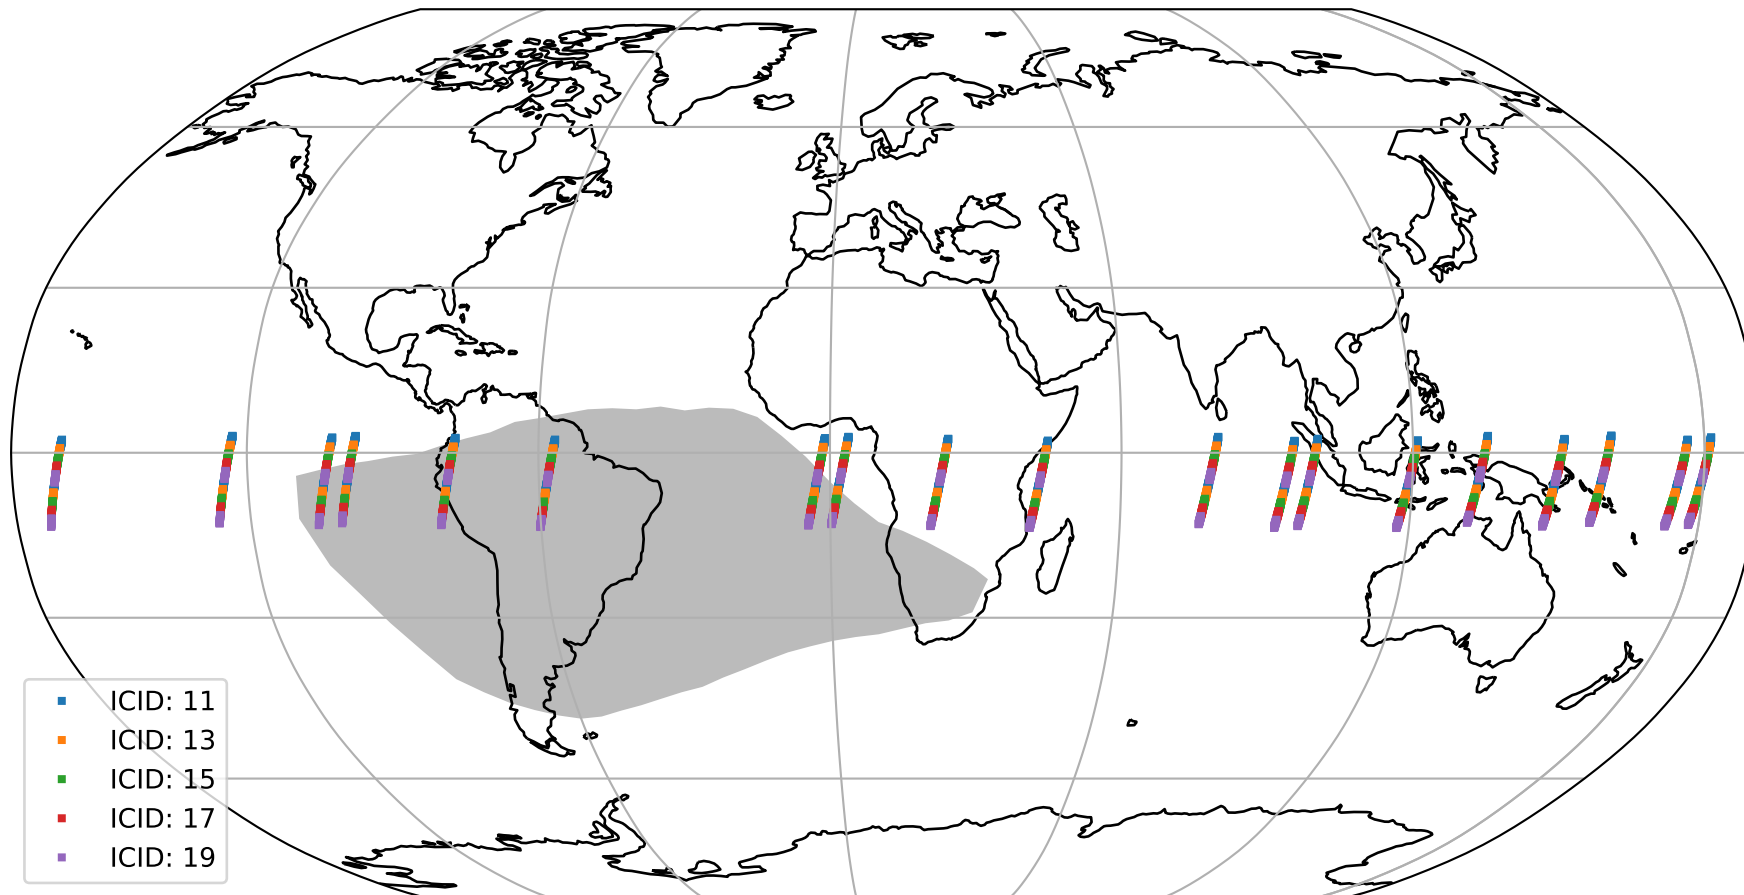

Tropomi SWIR offset (beta nominal)

orbits : 19 in [30277, 30322]
coverage : 2023-08-17 / 2023-08-20
median : 0.52603 V
spread : 0.03591 V
created : 2023-08-22T11:20:17

value detector map

Tropomi SWIR offset (beta nominal)

orbits : 19 in [30277, 30322]
coverage : 2023-08-17 / 2023-08-20
median : 30.467 μV
spread : 15.278 μV
created : 2023-08-22T11:20:17

Tropomi SWIR offset (beta nominal)

orbits : 19 in [30277, 30322]
coverage : 2023-08-17 / 2023-08-20
median : 0.013061 mV
spread : 0.40748 mV
created : 2023-08-22T11:20:18

value compared with SWIR offset CKD

Tropomi SWIR offset (beta nominal) ground-tracks of Sentinel-5P

orbits : 19 in [30277, 30322]
coverage : 2023-08-17 / 2023-08-20
created : 2023-08-22T11:20:18

Tropomi SWIR offset (beta nominal)

orbits : [1867, 30322]
coverage : 2018-02-20 / 2023-08-20
created : 2023-08-22T11:20:18

trend of detector median & temperatures