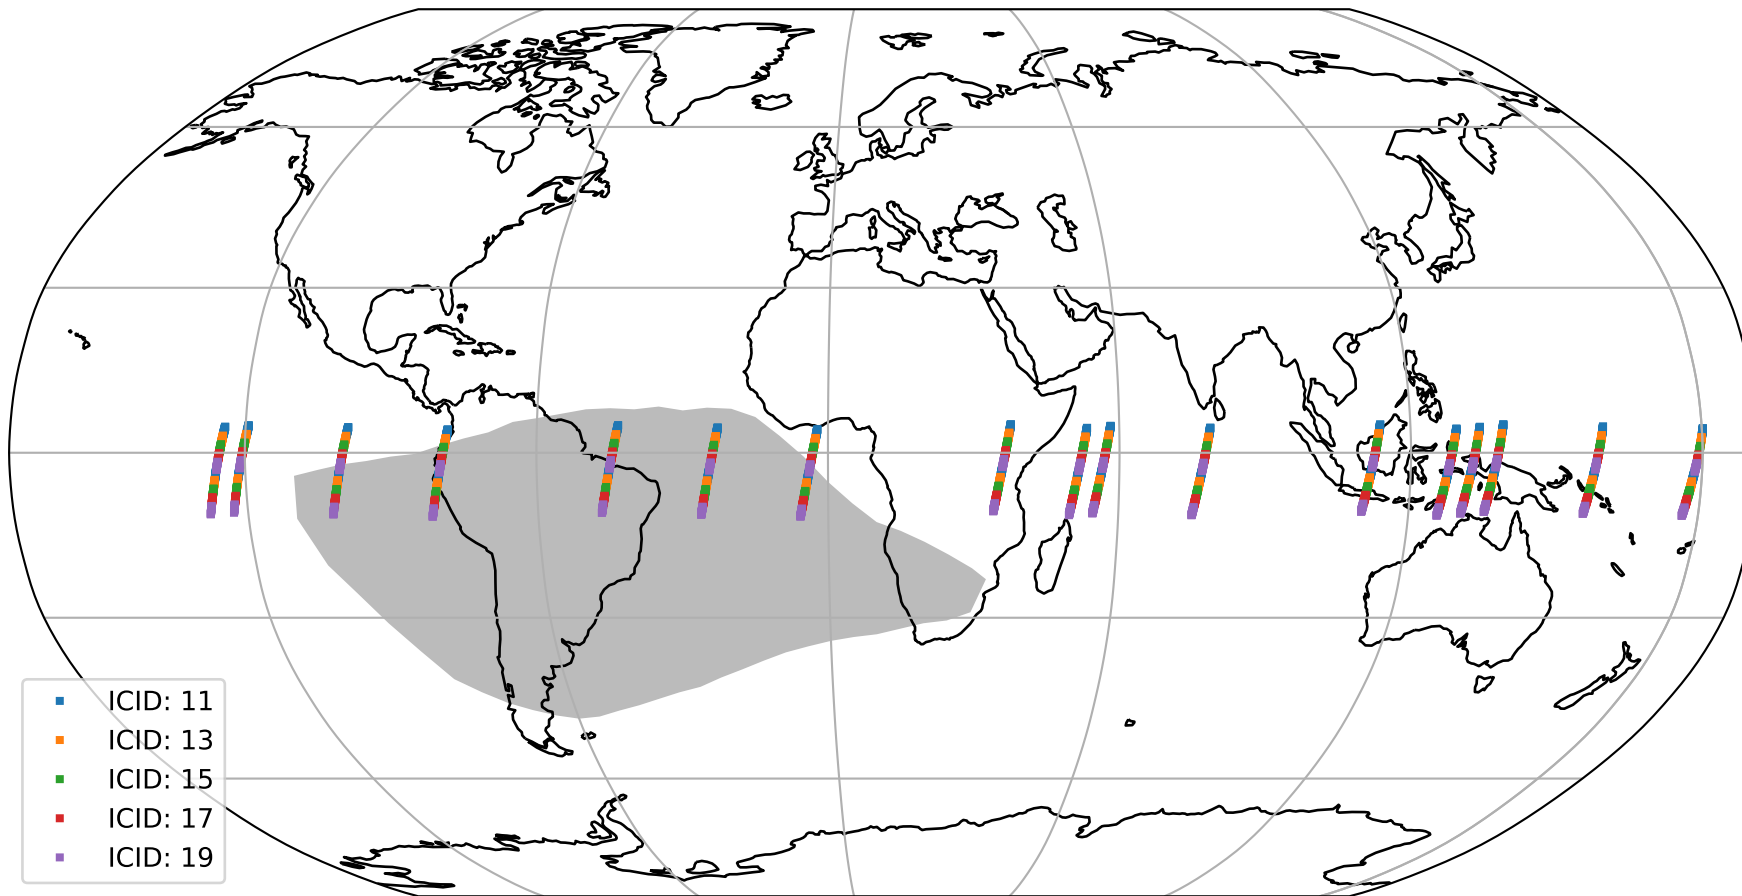

Tropomi SWIR offset (beta nominal)

orbits : 17 in [30367, 30412]
coverage : 2023-08-24 / 2023-08-26
median : 0.52603 V
spread : 0.03591 V
created : 2023-08-27T04:21:26

value detector map

Tropomi SWIR offset (beta nominal)

orbits : 17 in [30367, 30412]
coverage : 2023-08-24 / 2023-08-26
median : 31.148 μV
spread : 15.512 μV
created : 2023-08-27T04:21:26

Tropomi SWIR offset (beta nominal)

orbits : 17 in [30367, 30412]
coverage : 2023-08-24 / 2023-08-26
median : 0.022039 mV
spread : 0.40847 mV
created : 2023-08-27T04:21:26

value compared with SWIR offset CKD

Tropomi SWIR offset (beta nominal) ground-tracks of Sentinel-5P

orbits : 17 in [30367, 30412]
coverage : 2023-08-24 / 2023-08-26
created : 2023-08-27T04:21:26

Tropomi SWIR offset (beta nominal)

orbits : [1867, 30412]
coverage : 2018-02-20 / 2023-08-26
created : 2023-08-27T04:21:27

trend of detector median & temperatures