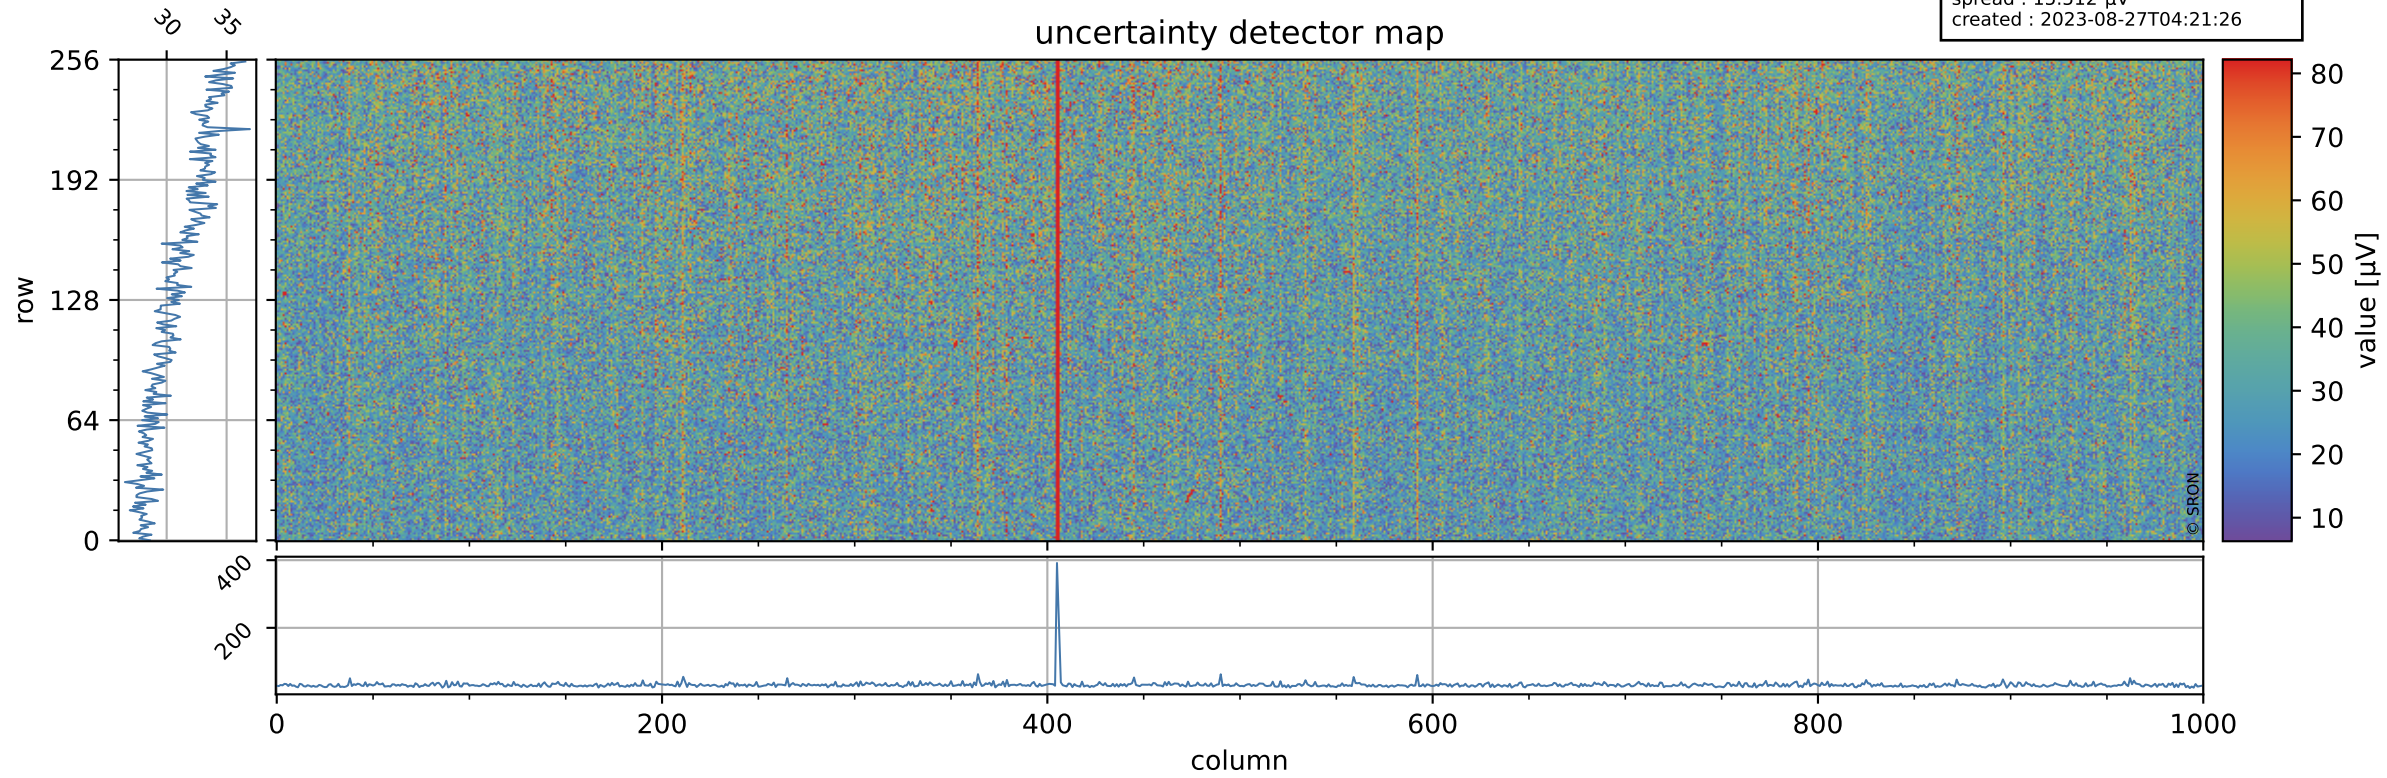

Tropomi SWIR offset (beta nominal)

orbits : 17 in [30367, 30412]
coverage : 2023-08-24 / 2023-08-26
median : 0.52603 V
spread : 0.03591 V
created : 2023-08-27T04:21:26

value detector map

Tropomi SWIR offset (beta nominal)

orbits : 17 in [30367, 30412]
coverage : 2023-08-24 / 2023-08-26
median : 31.148 μV
spread : 15.512 μV
created : 2023-08-27T04:21:26

Tropomi SWIR offset (beta nominal)

orbits : 17 in [30367, 30412]
coverage : 2023-08-24 / 2023-08-26
median : 0.022039 mV
spread : 0.40847 mV
created : 2023-08-27T04:21:26

value compared with SWIR offset CKD

Tropomi SWIR offset (beta nominal) ground-tracks of Sentinel-5P

orbits : 17 in [30367, 30412]
coverage : 2023-08-24 / 2023-08-26
created : 2023-08-27T04:21:26

Tropomi SWIR offset (beta nominal)

orbits : [1867, 30412]
coverage : 2018-02-20 / 2023-08-26
created : 2023-08-27T04:21:27

trend of detector median & temperatures