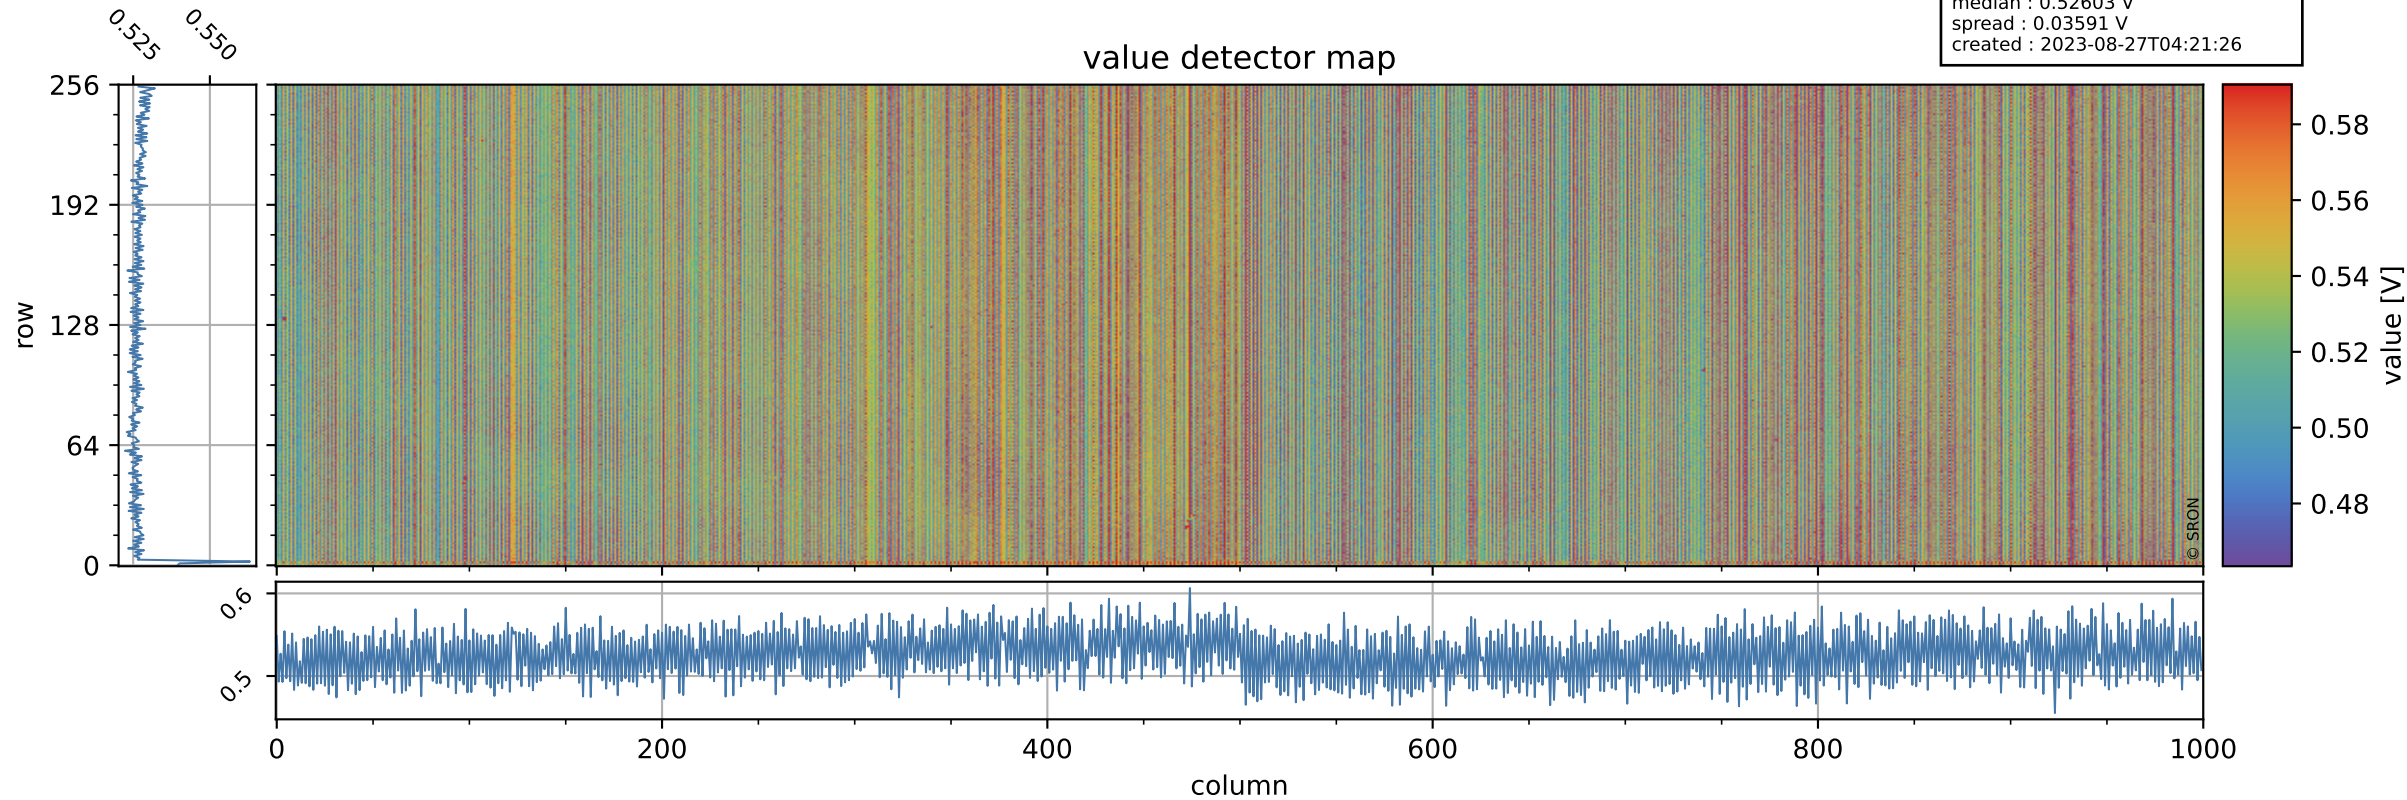

Tropomi SWIR offset (beta nominal)

orbits : 17 in [30367, 30412]
coverage : 2023-08-24 / 2023-08-26
median : 0.52603 V
spread : 0.03591 V
created : 2023-08-27T04:21:26

value detector map

Tropomi SWIR offset (beta nominal)

orbits : 17 in [30367, 30412]
coverage : 2023-08-24 / 2023-08-26
median : 31.148 μV
spread : 15.512 μV
created : 2023-08-27T04:21:26

Tropomi SWIR offset (beta nominal)

orbits : 17 in [30367, 30412]
coverage : 2023-08-24 / 2023-08-26
median : 0.022039 mV
spread : 0.40847 mV
created : 2023-08-27T04:21:26

value compared with SWIR offset CKD

Tropomi SWIR offset (beta nominal) ground-tracks of Sentinel-5P

orbits : 17 in [30367, 30412]
coverage : 2023-08-24 / 2023-08-26
created : 2023-08-27T04:21:26

Tropomi SWIR offset (beta nominal)

orbits : [1867, 30412]
coverage : 2018-02-20 / 2023-08-26
created : 2023-08-27T04:21:27

trend of detector median & temperatures