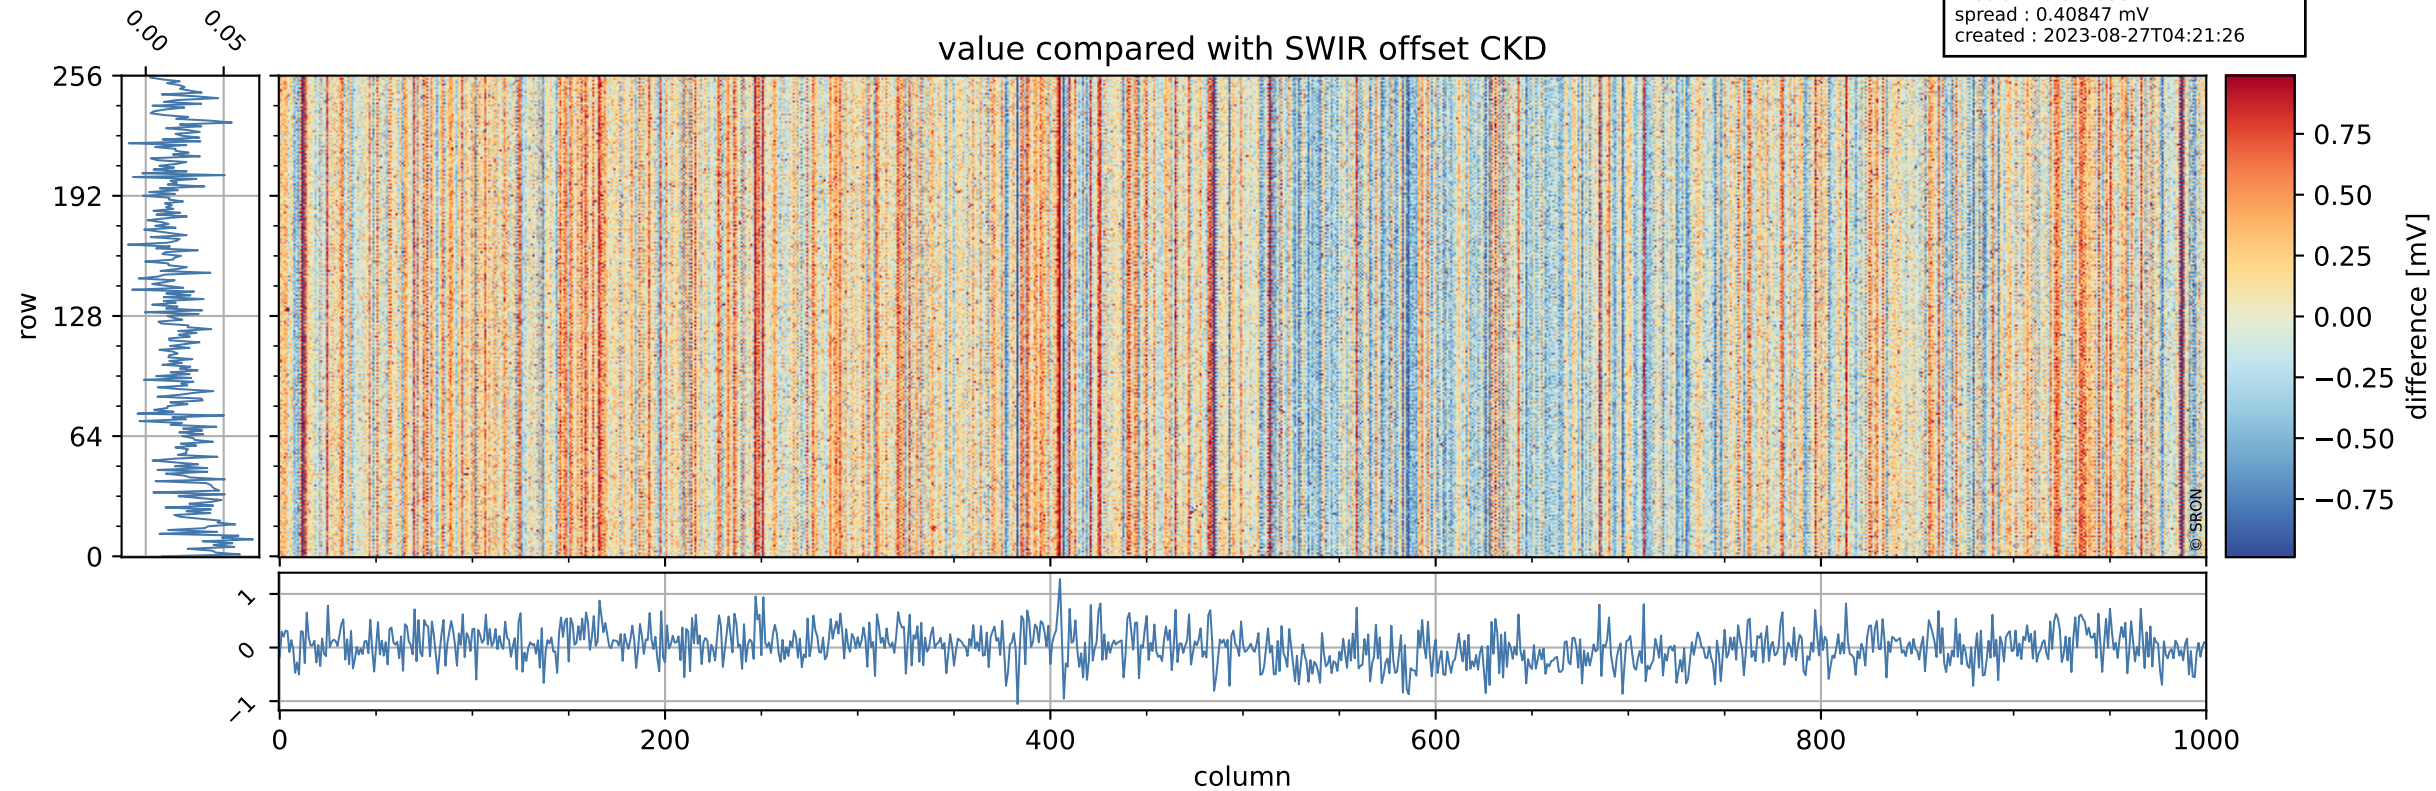

Tropomi SWIR offset (beta nominal)

orbits : 17 in [30367, 30412]
coverage : 2023-08-24 / 2023-08-26
median : 0.52603 V
spread : 0.03591 V
created : 2023-08-27T04:21:26

value detector map

Tropomi SWIR offset (beta nominal)

orbits : 17 in [30367, 30412]
coverage : 2023-08-24 / 2023-08-26
median : 31.148 μV
spread : 15.512 μV
created : 2023-08-27T04:21:26

Tropomi SWIR offset (beta nominal)

orbits : 17 in [30367, 30412]
coverage : 2023-08-24 / 2023-08-26
median : 0.022039 mV
spread : 0.40847 mV
created : 2023-08-27T04:21:26

value compared with SWIR offset CKD

Tropomi SWIR offset (beta nominal) ground-tracks of Sentinel-5P

orbits : 17 in [30367, 30412]
coverage : 2023-08-24 / 2023-08-26
created : 2023-08-27T04:21:26

Tropomi SWIR offset (beta nominal)

orbits : [1867, 30412]
coverage : 2018-02-20 / 2023-08-26
created : 2023-08-27T04:21:27

trend of detector median & temperatures