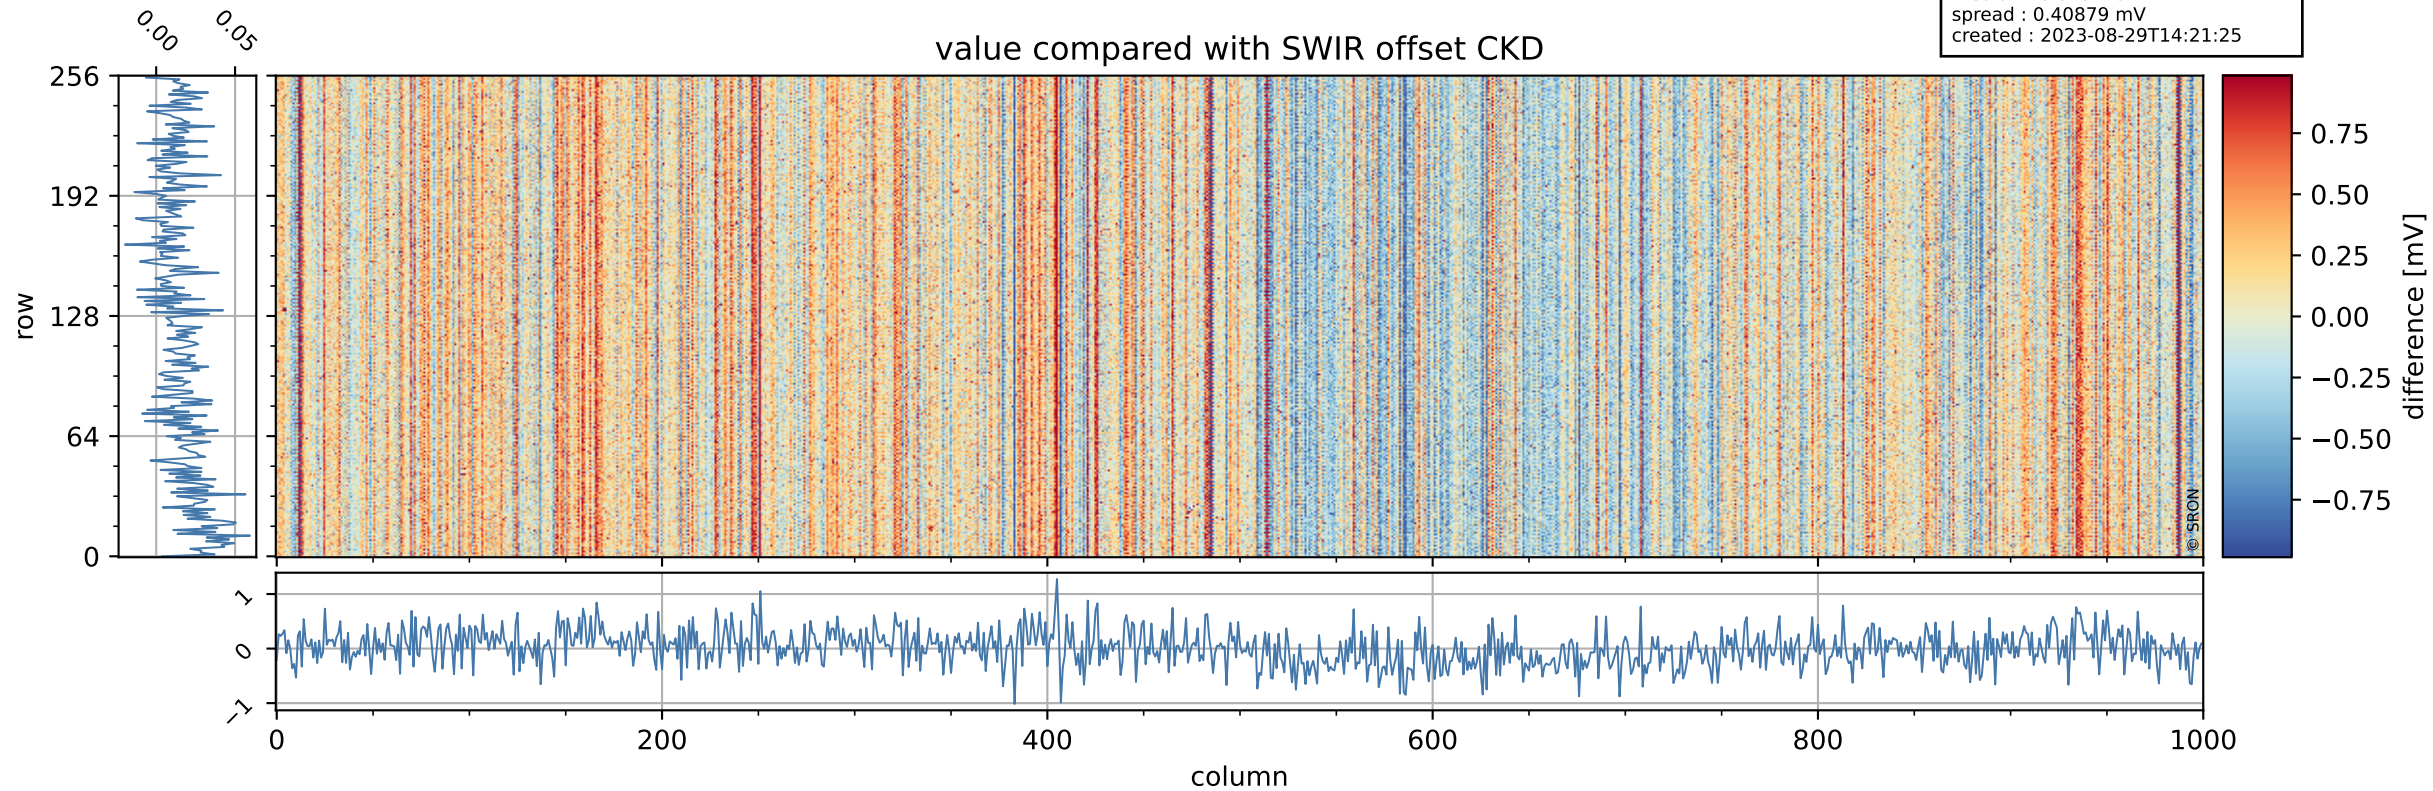

Tropomi SWIR offset (beta nominal)

orbits : 15 in [30427, 30457]
coverage : 2023-08-27 / 2023-08-29
median : 0.52603 V
spread : 0.035909 V
created : 2023-08-29T14:21:24

value detector map

Tropomi SWIR offset (beta nominal)

orbits : 15 in [30427, 30457]
coverage : 2023-08-27 / 2023-08-29
median : 32.156 μV
spread : 15.929 μV
created : 2023-08-29T14:21:25

Tropomi SWIR offset (beta nominal)

orbits : 15 in [30427, 30457]
coverage : 2023-08-27 / 2023-08-29
median : 0.015279 mV
spread : 0.40879 mV
created : 2023-08-29T14:21:25

value compared with SWIR offset CKD

Tropomi SWIR offset (beta nominal) ground-tracks of Sentinel-5P

orbits : 15 in [30427, 30457]
coverage : 2023-08-27 / 2023-08-29
created : 2023-08-29T14:21:25

Tropomi SWIR offset (beta nominal)

orbits : [1867, 30457]
coverage : 2018-02-20 / 2023-08-29
created : 2023-08-29T14:21:26

trend of detector median & temperatures