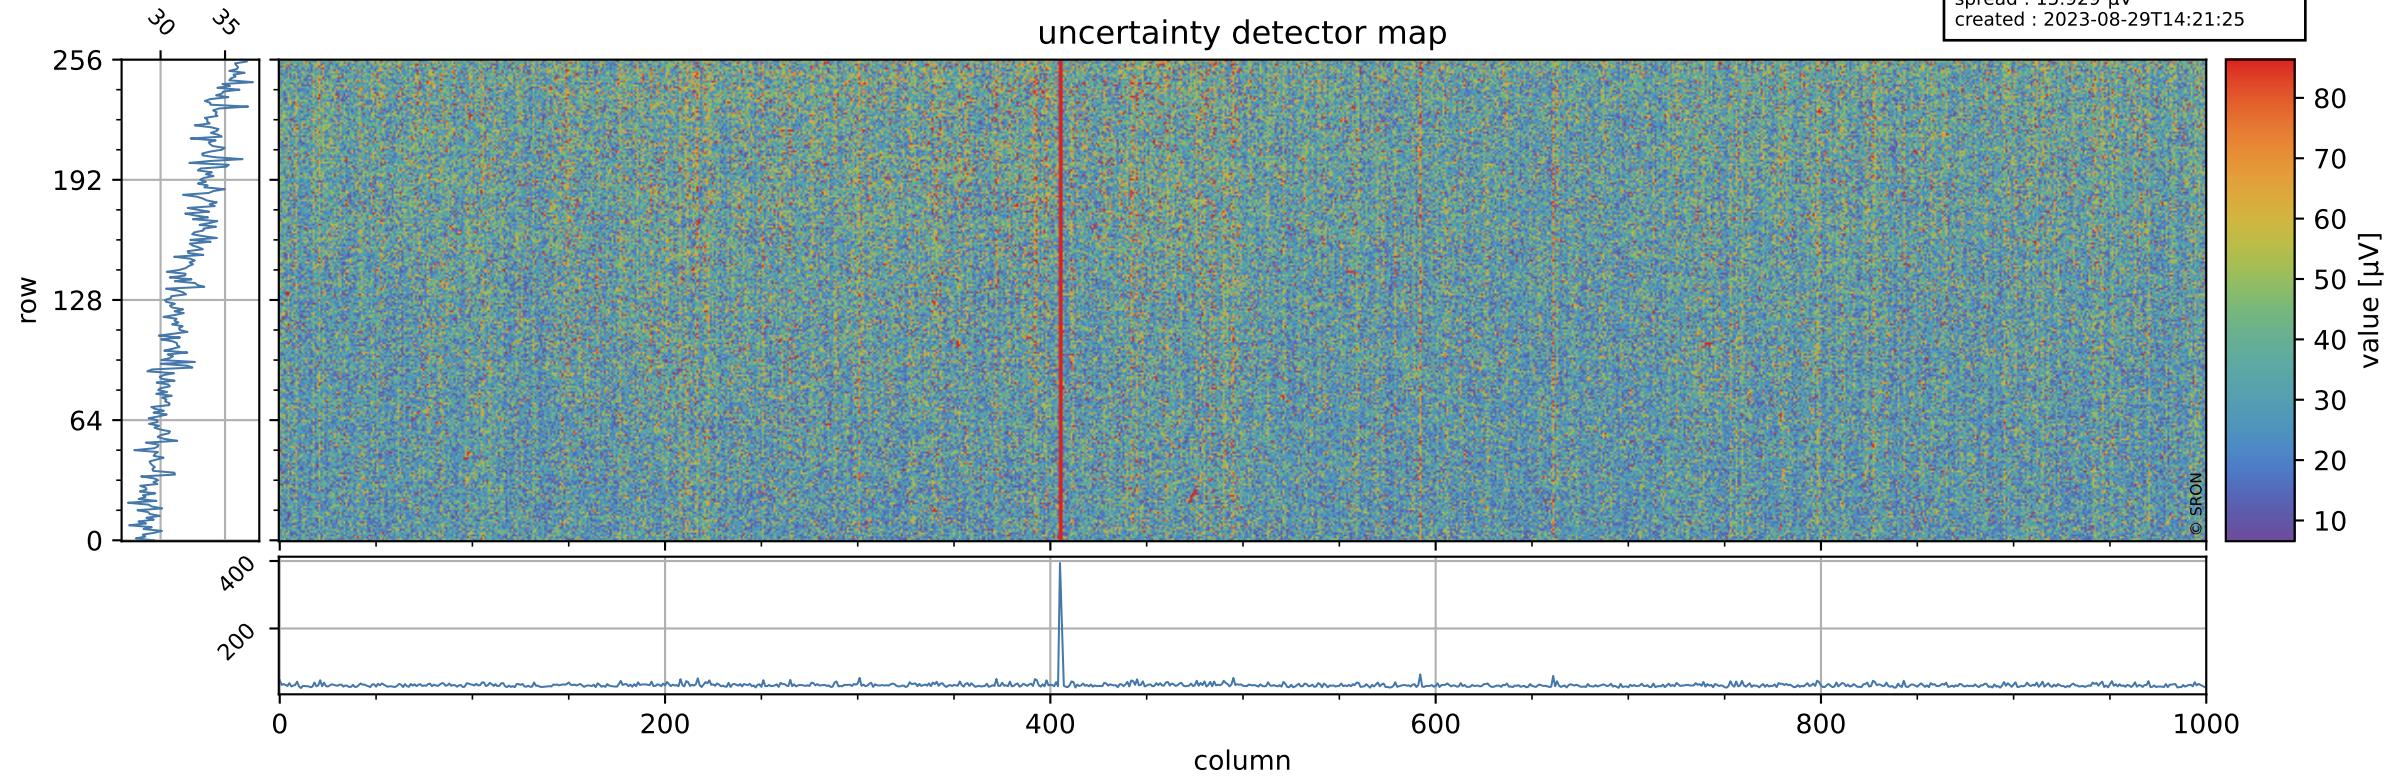

Tropomi SWIR offset (beta nominal)

orbits : 15 in [30427, 30457]
coverage : 2023-08-27 / 2023-08-29
median : 0.52603 V
spread : 0.035909 V
created : 2023-08-29T14:21:24

value detector map

Tropomi SWIR offset (beta nominal)

orbits : 15 in [30427, 30457]
coverage : 2023-08-27 / 2023-08-29
median : 32.156 μV
spread : 15.929 μV
created : 2023-08-29T14:21:25

Tropomi SWIR offset (beta nominal)

orbits : 15 in [30427, 30457]
coverage : 2023-08-27 / 2023-08-29
median : 0.015279 mV
spread : 0.40879 mV
created : 2023-08-29T14:21:25

value compared with SWIR offset CKD

Tropomi SWIR offset (beta nominal) ground-tracks of Sentinel-5P

orbits : 15 in [30427, 30457]
coverage : 2023-08-27 / 2023-08-29
created : 2023-08-29T14:21:25

Tropomi SWIR offset (beta nominal)

orbits : [1867, 30457]
coverage : 2018-02-20 / 2023-08-29
created : 2023-08-29T14:21:26

trend of detector median & temperatures