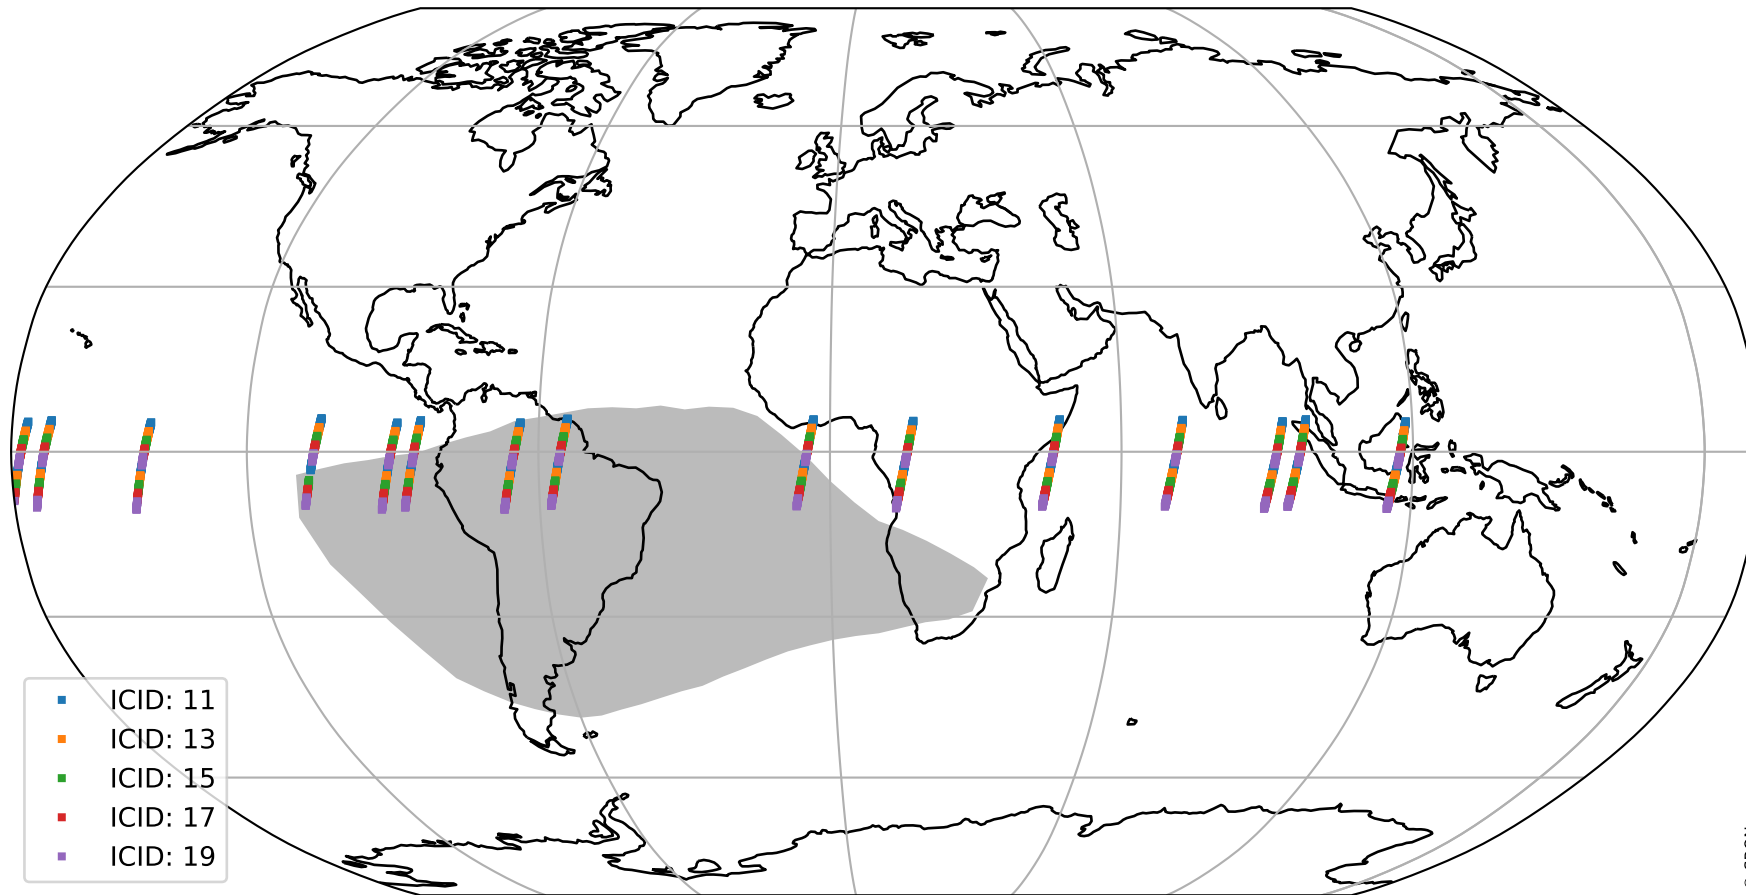

Tropomi SWIR offset (beta nominal)

orbits : 15 in [30427, 30457]
coverage : 2023-08-27 / 2023-08-29
median : 0.52603 V
spread : 0.035909 V
created : 2023-08-29T14:21:24

value detector map

Tropomi SWIR offset (beta nominal)

orbits : 15 in [30427, 30457]
coverage : 2023-08-27 / 2023-08-29
median : 32.156 μV
spread : 15.929 μV
created : 2023-08-29T14:21:25

Tropomi SWIR offset (beta nominal)

orbits : 15 in [30427, 30457]
coverage : 2023-08-27 / 2023-08-29
median : 0.015279 mV
spread : 0.40879 mV
created : 2023-08-29T14:21:25

value compared with SWIR offset CKD

Tropomi SWIR offset (beta nominal) ground-tracks of Sentinel-5P

orbits : 15 in [30427, 30457]
coverage : 2023-08-27 / 2023-08-29
created : 2023-08-29T14:21:25

Tropomi SWIR offset (beta nominal)

orbits : [1867, 30457]
coverage : 2018-02-20 / 2023-08-29
created : 2023-08-29T14:21:26

trend of detector median & temperatures