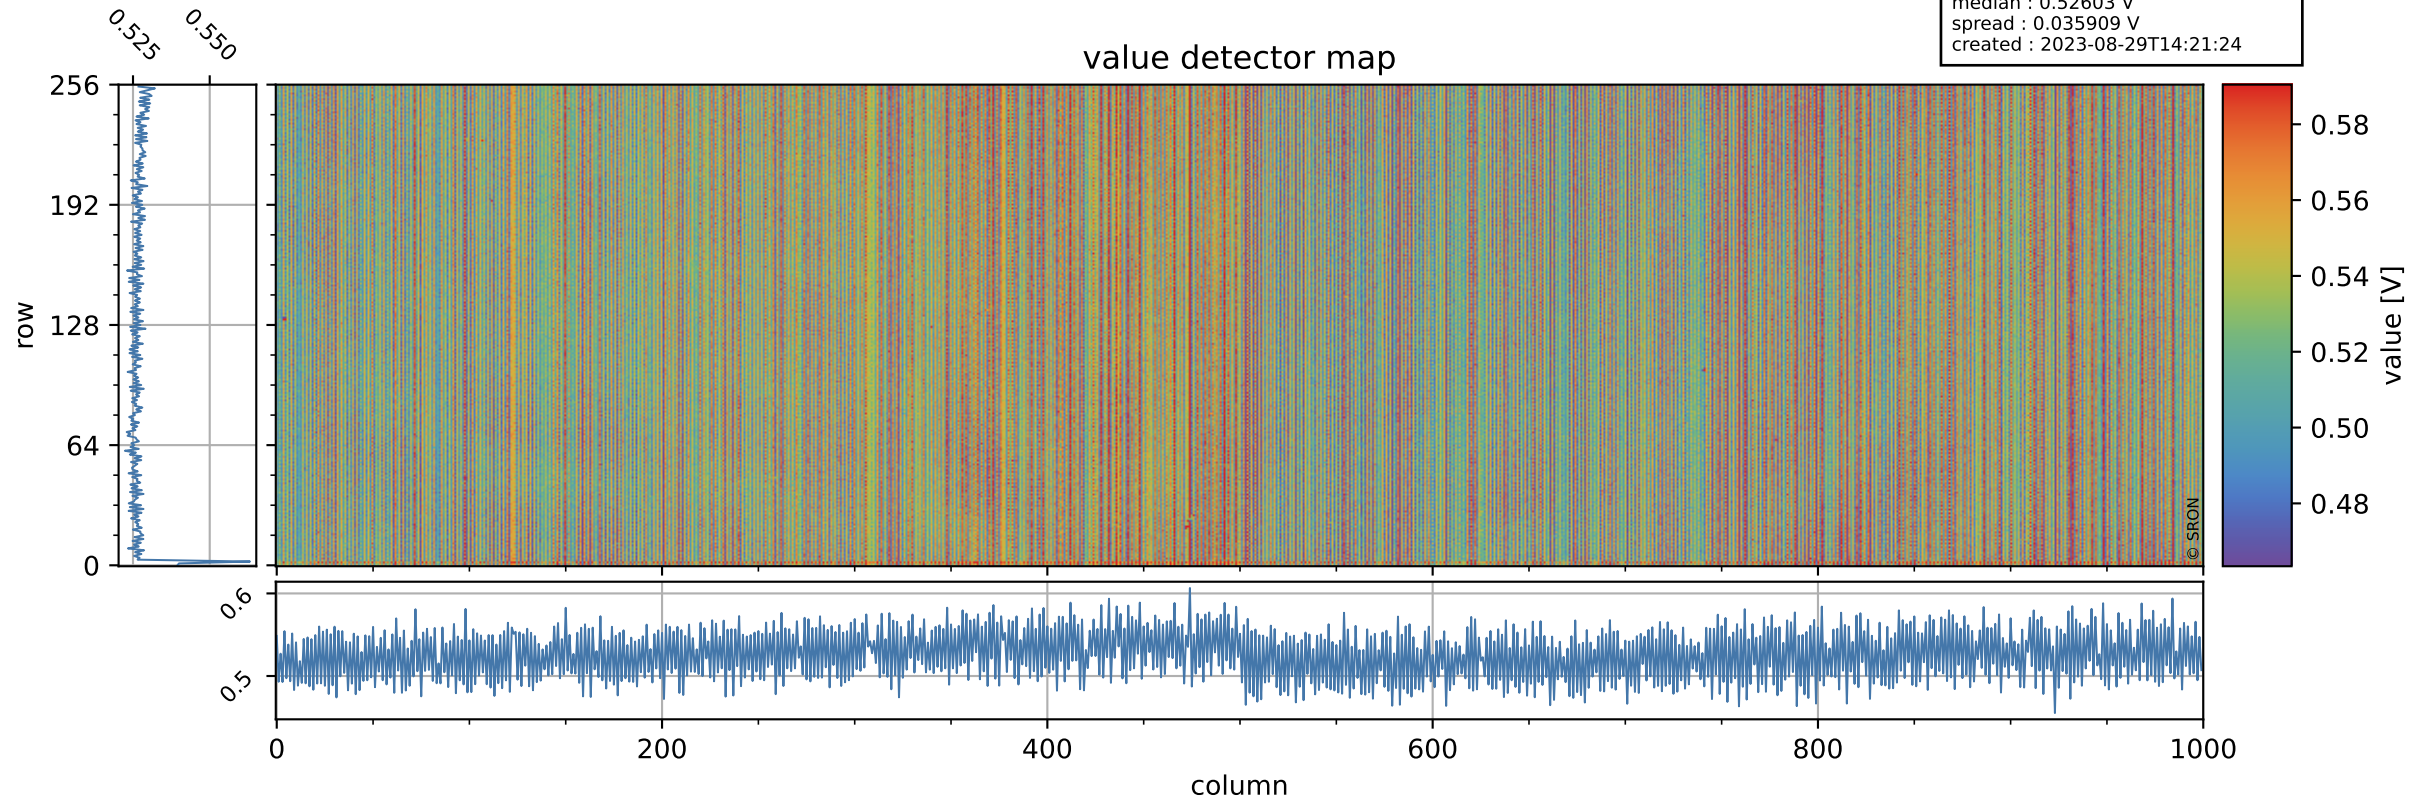

Tropomi SWIR offset (beta nominal)

orbits : 15 in [30427, 30457]
coverage : 2023-08-27 / 2023-08-29
median : 0.52603 V
spread : 0.035909 V
created : 2023-08-29T14:21:24

value detector map

Tropomi SWIR offset (beta nominal)

orbits : 15 in [30427, 30457]
coverage : 2023-08-27 / 2023-08-29
median : 32.156 μV
spread : 15.929 μV
created : 2023-08-29T14:21:25

Tropomi SWIR offset (beta nominal)

orbits : 15 in [30427, 30457]
coverage : 2023-08-27 / 2023-08-29
median : 0.015279 mV
spread : 0.40879 mV
created : 2023-08-29T14:21:25

value compared with SWIR offset CKD

Tropomi SWIR offset (beta nominal) ground-tracks of Sentinel-5P

orbits : 15 in [30427, 30457]
coverage : 2023-08-27 / 2023-08-29
created : 2023-08-29T14:21:25

Tropomi SWIR offset (beta nominal)

orbits : [1867, 30457]
coverage : 2018-02-20 / 2023-08-29
created : 2023-08-29T14:21:26

trend of detector median & temperatures