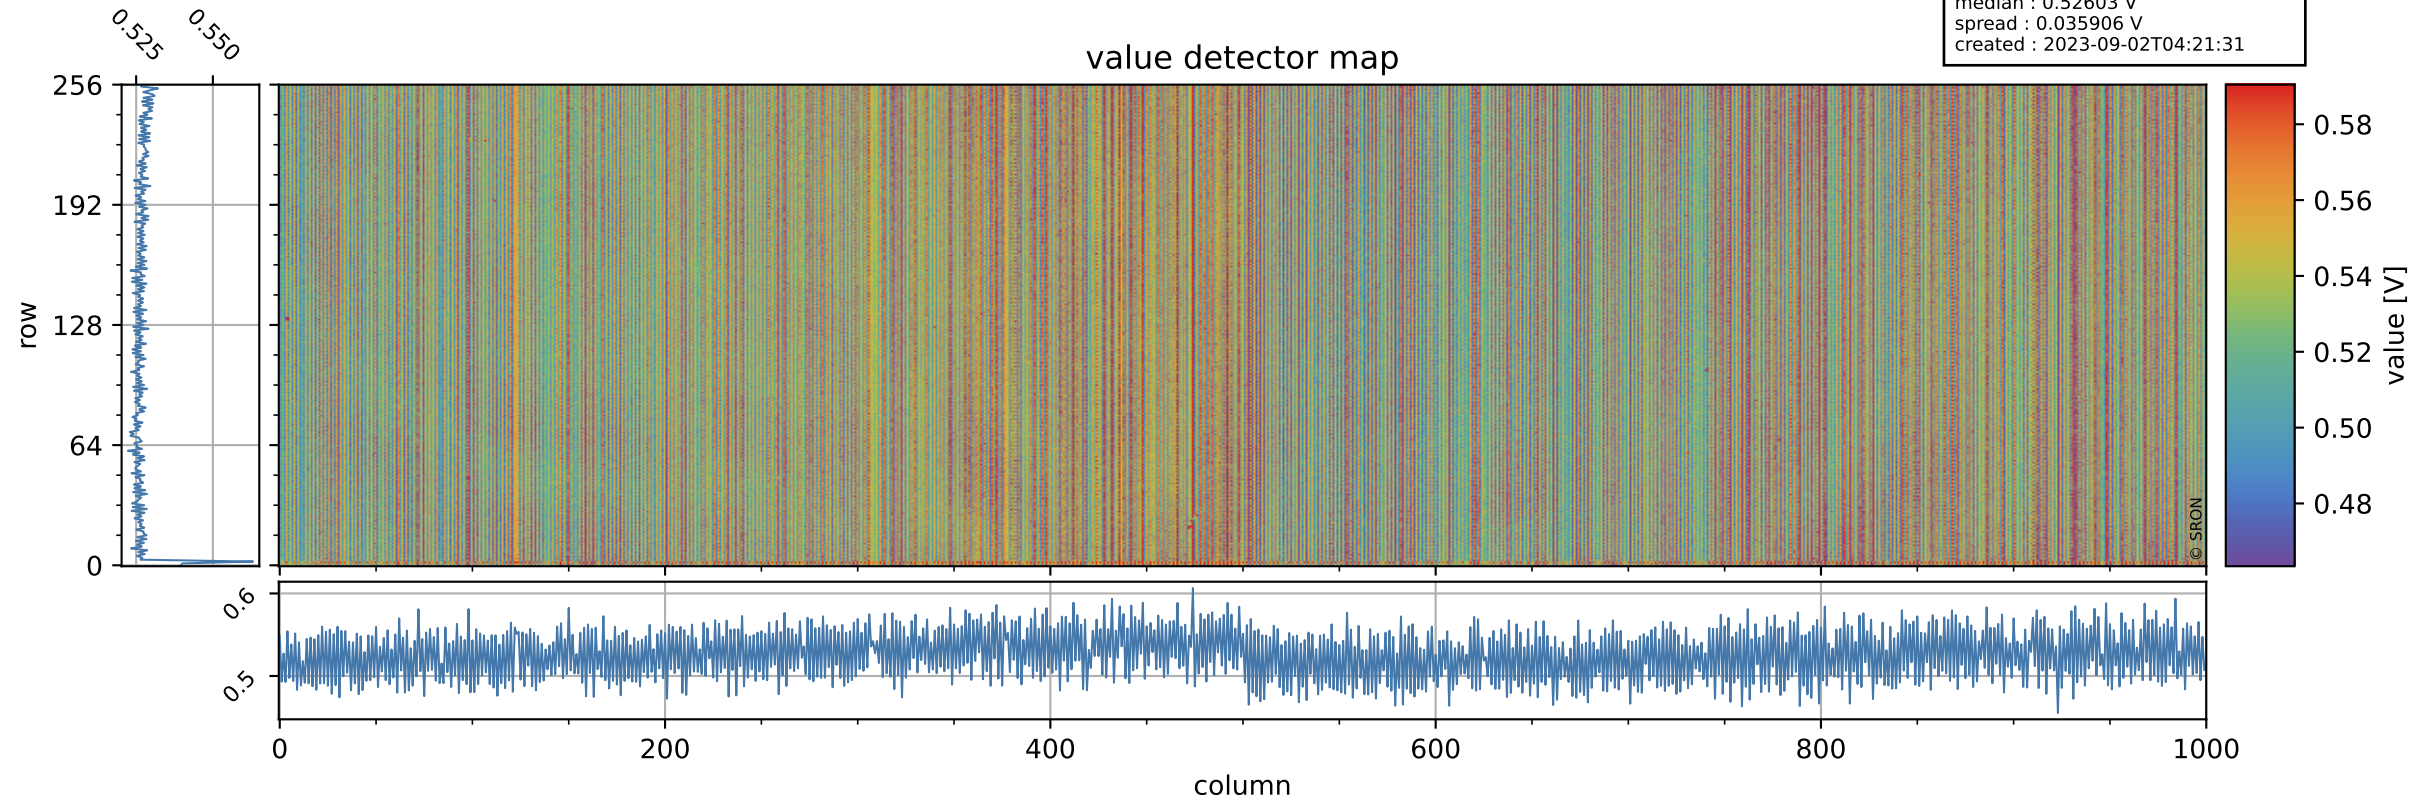

Tropomi SWIR offset (beta nominal)

orbits : 15 in [30457, 30502]
coverage : 2023-08-30 / 2023-09-01
median : 0.52603 V
spread : 0.035906 V
created : 2023-09-02T04:21:31

value detector map

Tropomi SWIR offset (beta nominal)

orbits : 15 in [30457, 30502]
coverage : 2023-08-30 / 2023-09-01
median : 33.613 μV
spread : 15.796 μV
created : 2023-09-02T04:21:31

Tropomi SWIR offset (beta nominal)

orbits : 15 in [30457, 30502]
coverage : 2023-08-30 / 2023-09-01
median : 0.01736 mV
spread : 0.41278 mV
created : 2023-09-02T04:21:31

value compared with SWIR offset CKD

Tropomi SWIR offset (beta nominal) ground-tracks of Sentinel-5P

orbits : 15 in [30457, 30502]
coverage : 2023-08-30 / 2023-09-01
created : 2023-09-02T04:21:32

Tropomi SWIR offset (beta nominal)

orbits : [1867, 30502]
coverage : 2018-02-20 / 2023-09-01
created : 2023-09-02T04:21:32

trend of detector median & temperatures