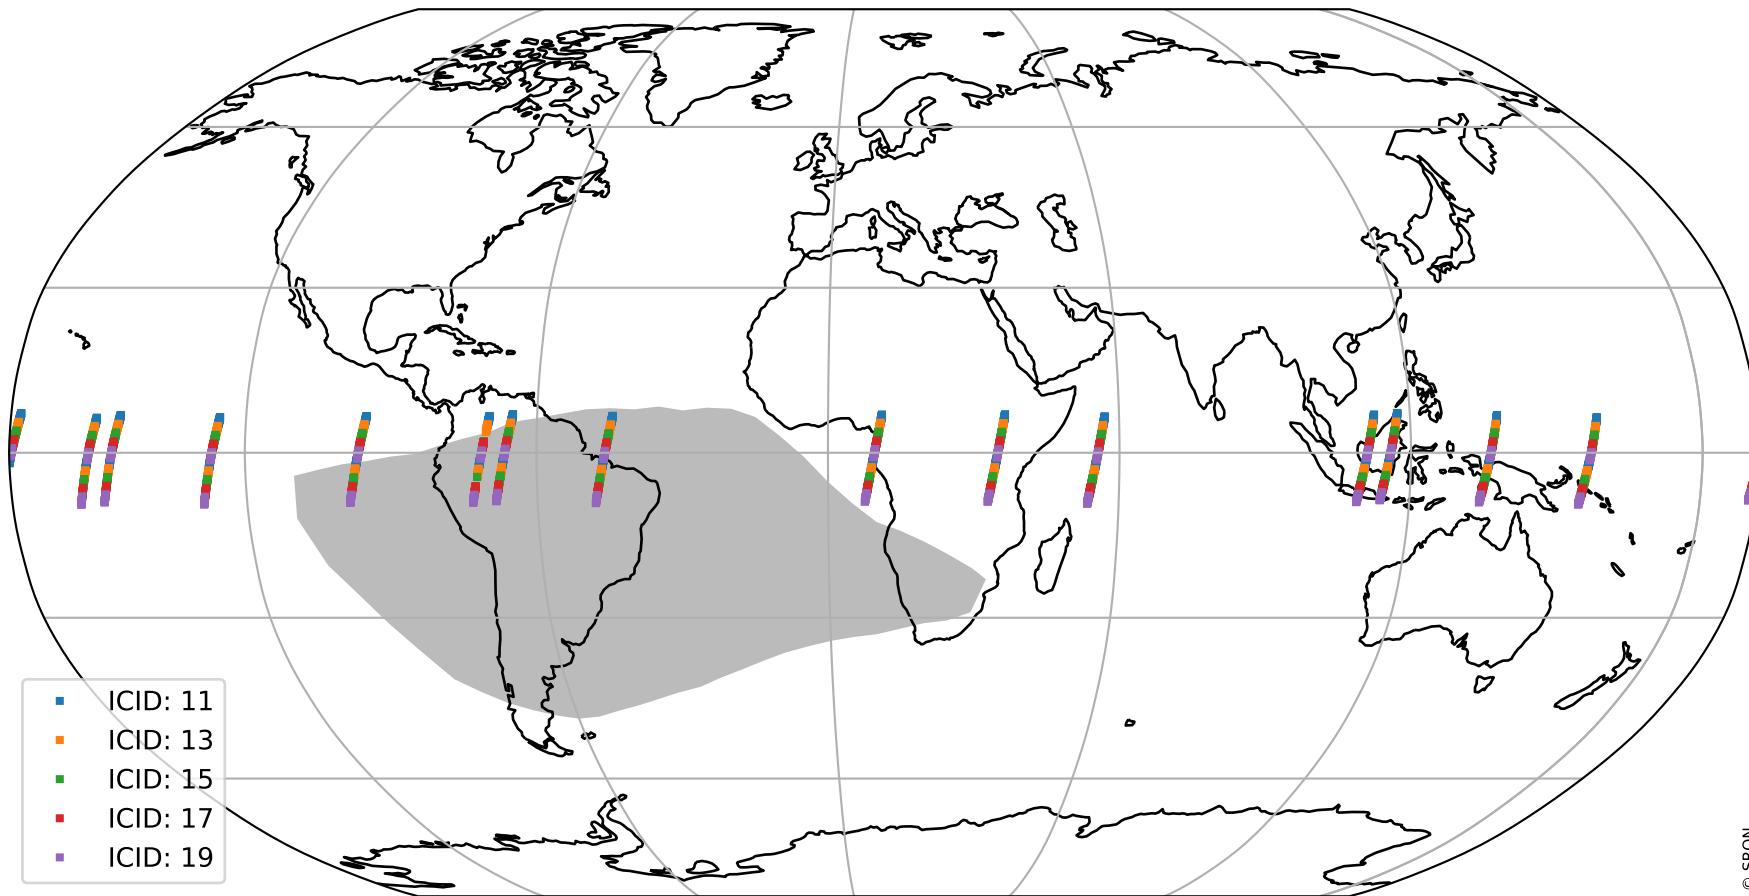

Tropomi SWIR offset (beta nominal)

orbits : 15 in [30457, 30502]
coverage : 2023-08-30 / 2023-09-01
median : 0.52603 V
spread : 0.035906 V
created : 2023-09-02T04:21:31

value detector map

Tropomi SWIR offset (beta nominal)

orbits : 15 in [30457, 30502]
coverage : 2023-08-30 / 2023-09-01
median : 33.613 μV
spread : 15.796 μV
created : 2023-09-02T04:21:31

Tropomi SWIR offset (beta nominal)

orbits : 15 in [30457, 30502]
coverage : 2023-08-30 / 2023-09-01
median : 0.01736 mV
spread : 0.41278 mV
created : 2023-09-02T04:21:31

value compared with SWIR offset CKD

Tropomi SWIR offset (beta nominal) ground-tracks of Sentinel-5P

orbits : 15 in [30457, 30502]
coverage : 2023-08-30 / 2023-09-01
created : 2023-09-02T04:21:32

Tropomi SWIR offset (beta nominal)

orbits : [1867, 30502]
coverage : 2018-02-20 / 2023-09-01
created : 2023-09-02T04:21:32

trend of detector median & temperatures