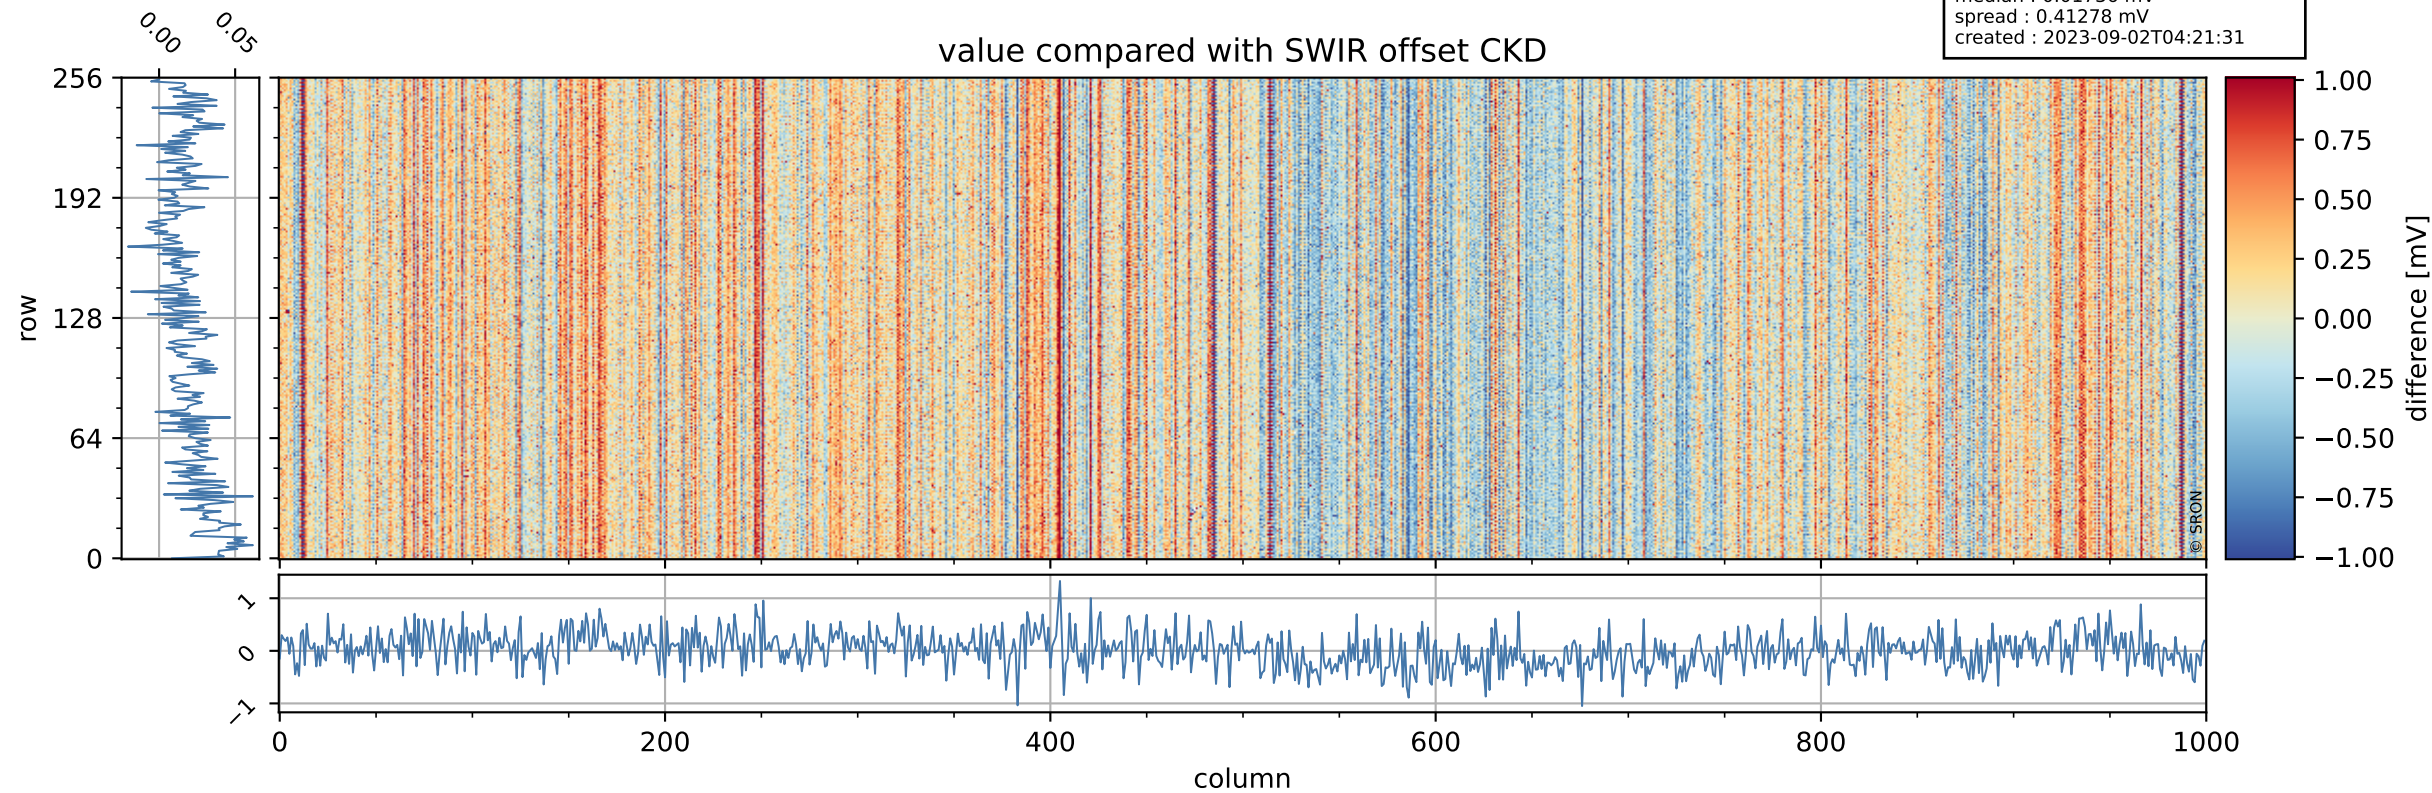

Tropomi SWIR offset (beta nominal)

orbits : 15 in [30457, 30502]
coverage : 2023-08-30 / 2023-09-01
median : 0.52603 V
spread : 0.035906 V
created : 2023-09-02T04:21:31

value detector map

Tropomi SWIR offset (beta nominal)

orbits : 15 in [30457, 30502]
coverage : 2023-08-30 / 2023-09-01
median : 33.613 μV
spread : 15.796 μV
created : 2023-09-02T04:21:31

Tropomi SWIR offset (beta nominal)

orbits : 15 in [30457, 30502]
coverage : 2023-08-30 / 2023-09-01
median : 0.01736 mV
spread : 0.41278 mV
created : 2023-09-02T04:21:31

value compared with SWIR offset CKD

Tropomi SWIR offset (beta nominal) ground-tracks of Sentinel-5P

orbits : 15 in [30457, 30502]
coverage : 2023-08-30 / 2023-09-01
created : 2023-09-02T04:21:32

Tropomi SWIR offset (beta nominal)

orbits : [1867, 30502]
coverage : 2018-02-20 / 2023-09-01
created : 2023-09-02T04:21:32

trend of detector median & temperatures