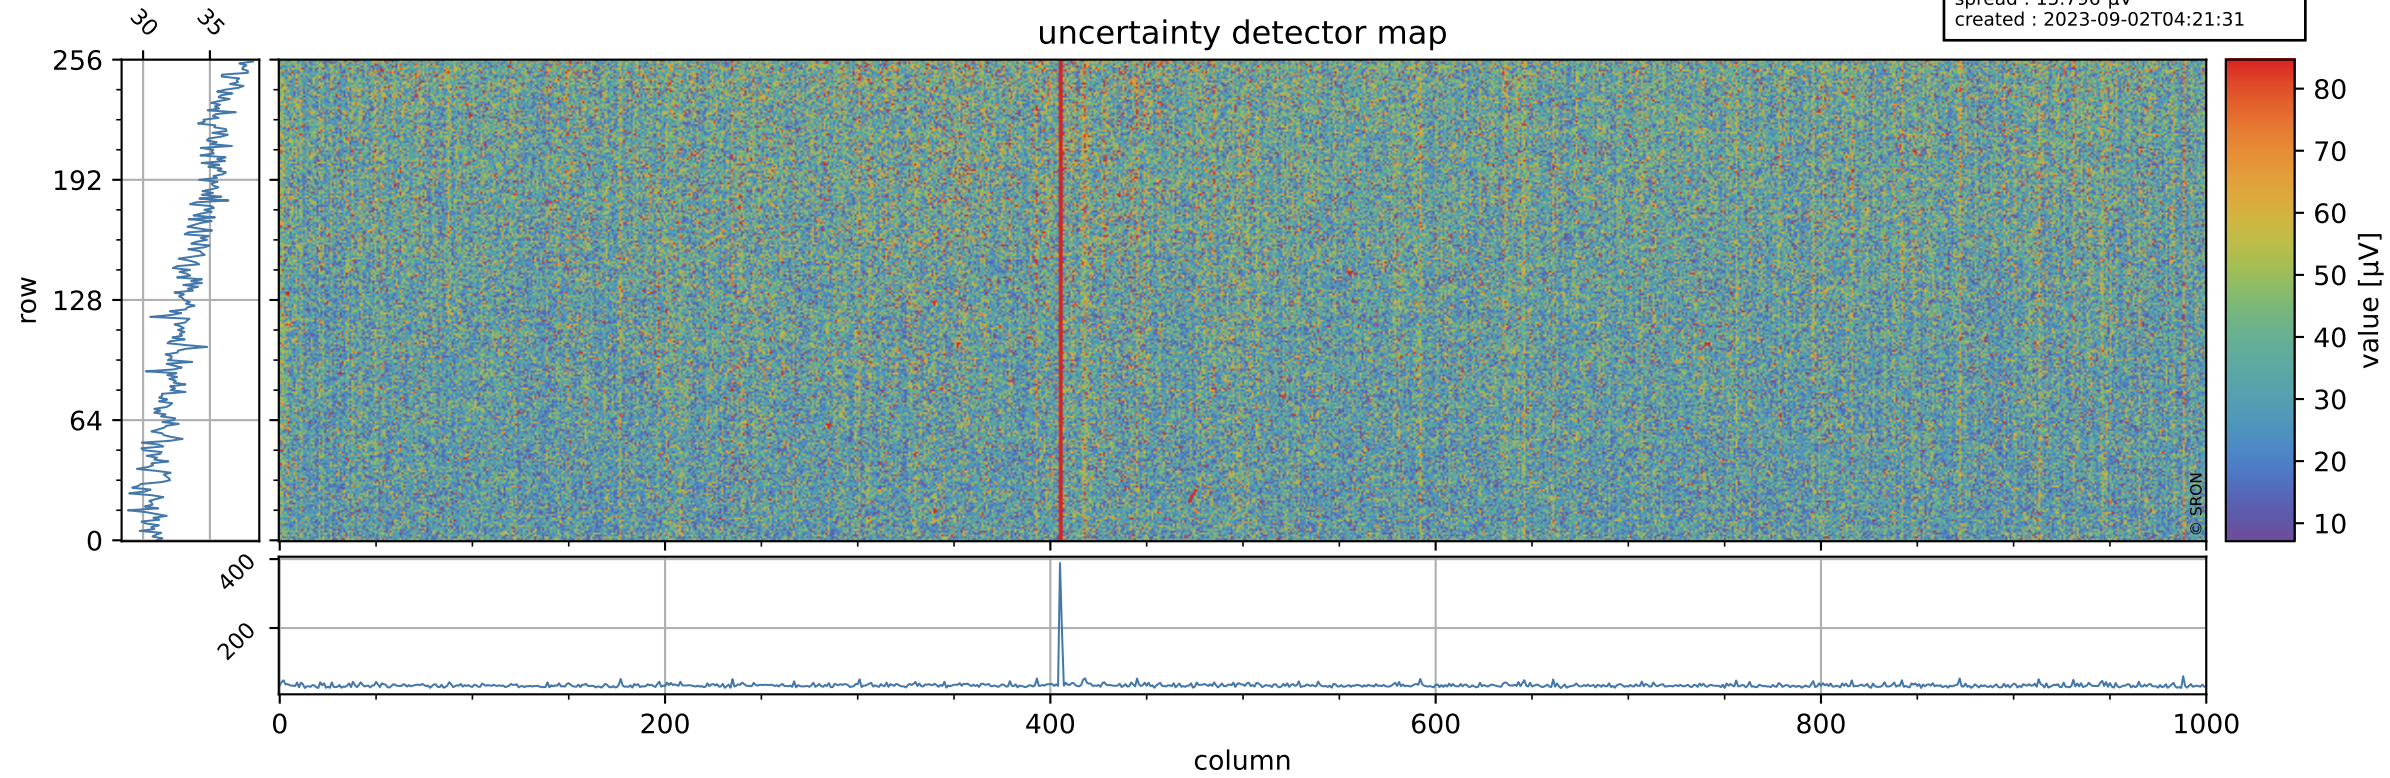

Tropomi SWIR offset (beta nominal)

orbits : 15 in [30457, 30502]
coverage : 2023-08-30 / 2023-09-01
median : 0.52603 V
spread : 0.035906 V
created : 2023-09-02T04:21:31

value detector map

Tropomi SWIR offset (beta nominal)

orbits : 15 in [30457, 30502]
coverage : 2023-08-30 / 2023-09-01
median : 33.613 μV
spread : 15.796 μV
created : 2023-09-02T04:21:31

Tropomi SWIR offset (beta nominal)

orbits : 15 in [30457, 30502]
coverage : 2023-08-30 / 2023-09-01
median : 0.01736 mV
spread : 0.41278 mV
created : 2023-09-02T04:21:31

value compared with SWIR offset CKD

Tropomi SWIR offset (beta nominal) ground-tracks of Sentinel-5P

orbits : 15 in [30457, 30502]
coverage : 2023-08-30 / 2023-09-01
created : 2023-09-02T04:21:32

Tropomi SWIR offset (beta nominal)

orbits : [1867, 30502]
coverage : 2018-02-20 / 2023-09-01
created : 2023-09-02T04:21:32

trend of detector median & temperatures