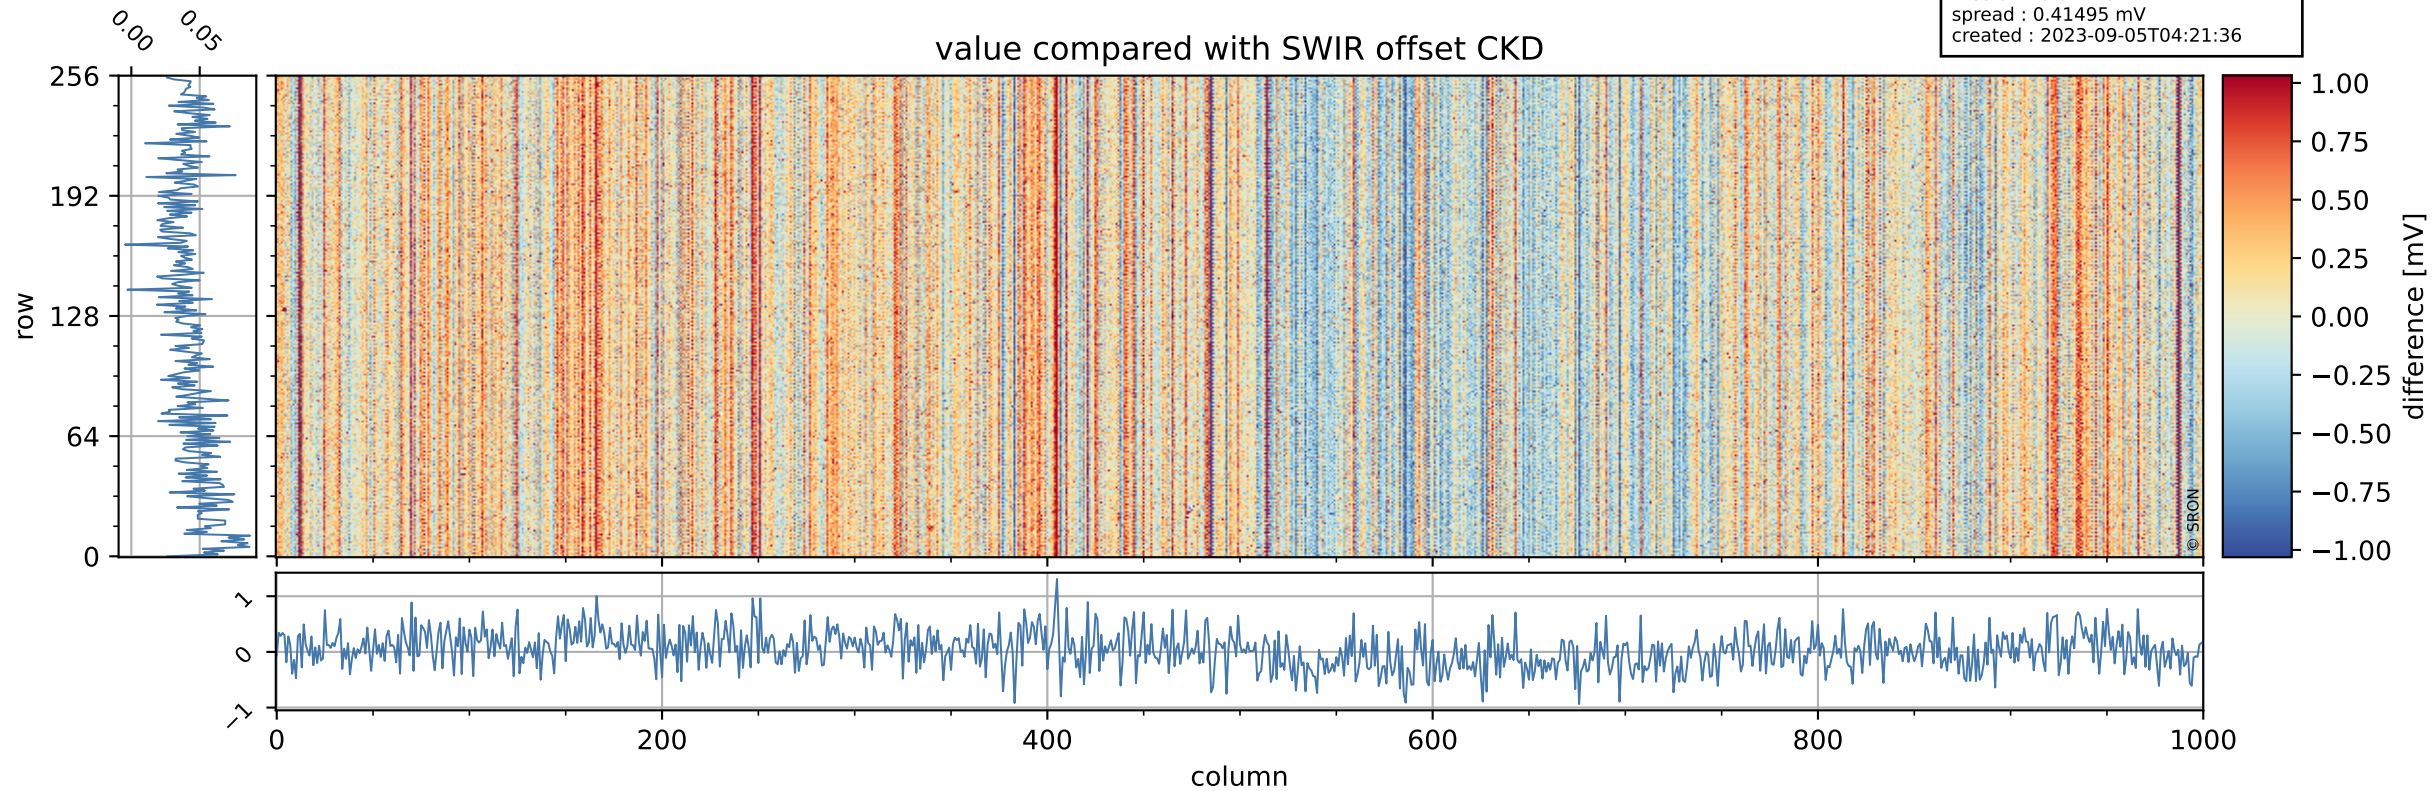

Tropomi SWIR offset (beta nominal)

orbits : 17 in [30502, 30547]
coverage : 2023-09-02 / 2023-09-04
median : 0.52606 V
spread : 0.035907 V
created : 2023-09-05T04:21:36

value detector map

Tropomi SWIR offset (beta nominal)

orbits : 17 in [30502, 30547]
coverage : 2023-09-02 / 2023-09-04
median : 31.276 μV
spread : 15.625 μV
created : 2023-09-05T04:21:36

Tropomi SWIR offset (beta nominal)

orbits : 17 in [30502, 30547]
coverage : 2023-09-02 / 2023-09-04
median : 0.042207 mV
spread : 0.41495 mV
created : 2023-09-05T04:21:36

value compared with SWIR offset CKD

Tropomi SWIR offset (beta nominal) ground-tracks of Sentinel-5P

orbits : 17 in [30502, 30547]
coverage : 2023-09-02 / 2023-09-04
created : 2023-09-05T04:21:37

Tropomi SWIR offset (beta nominal)

orbits : [1867, 30547]
coverage : 2018-02-20 / 2023-09-04
created : 2023-09-05T04:21:37

trend of detector median & temperatures