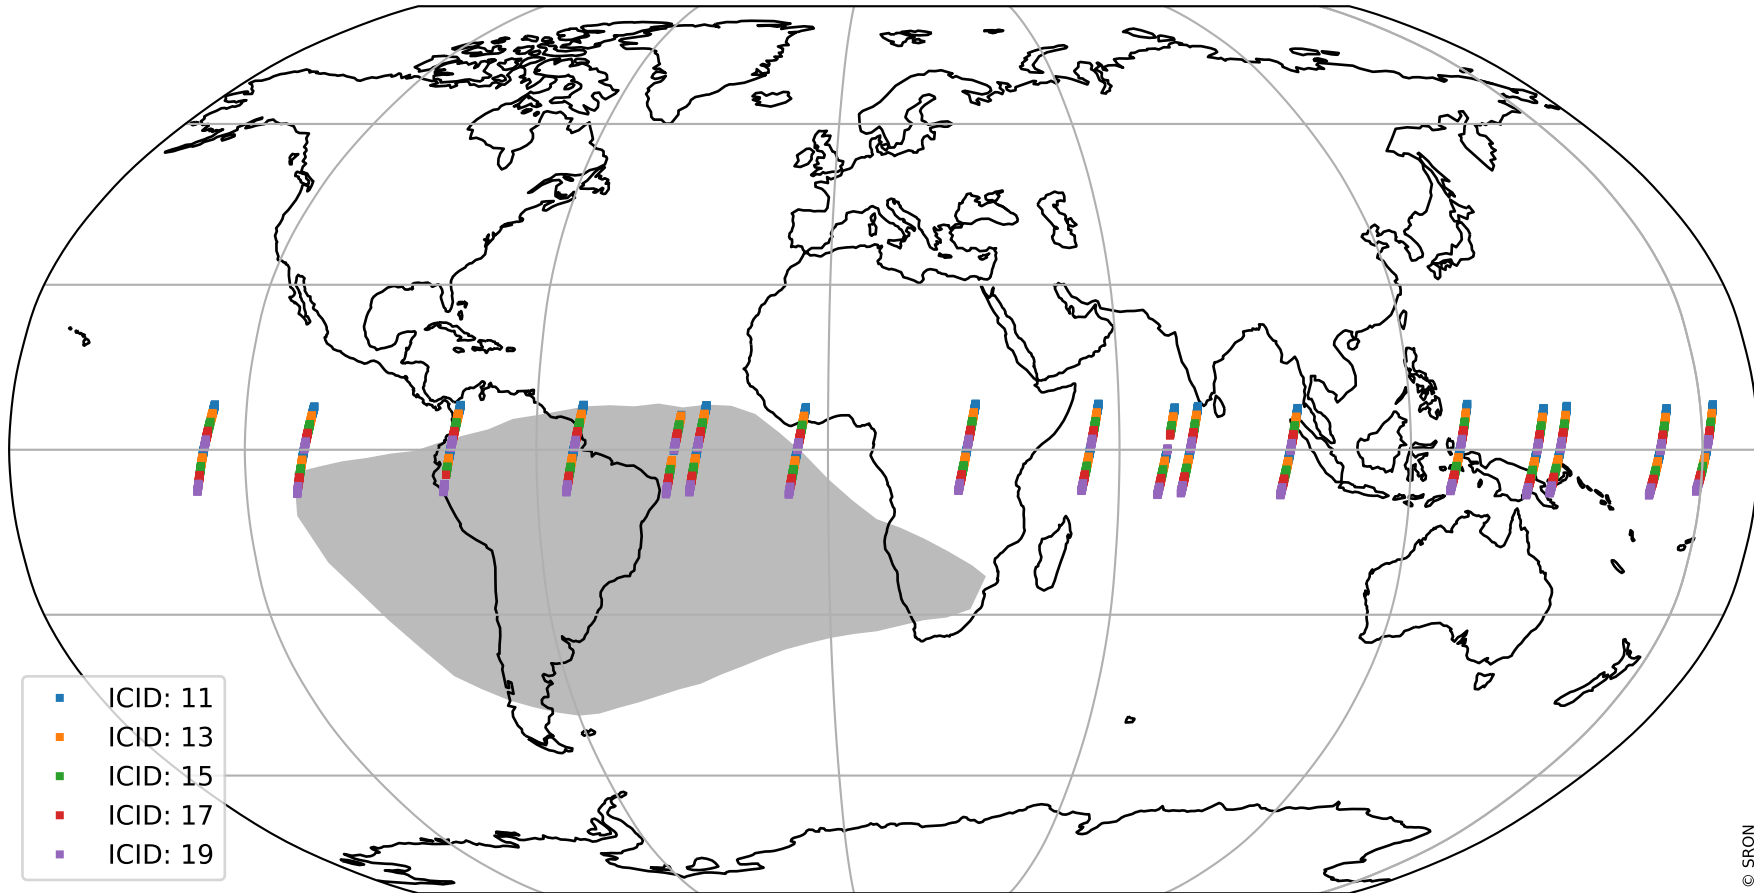

Tropomi SWIR offset (beta nominal)

orbits : 17 in [30502, 30547]
coverage : 2023-09-02 / 2023-09-04
median : 0.52606 V
spread : 0.035907 V
created : 2023-09-05T04:21:36

value detector map

Tropomi SWIR offset (beta nominal)

orbits : 17 in [30502, 30547]
coverage : 2023-09-02 / 2023-09-04
median : 31.276 μV
spread : 15.625 μV
created : 2023-09-05T04:21:36

Tropomi SWIR offset (beta nominal)

orbits : 17 in [30502, 30547]
coverage : 2023-09-02 / 2023-09-04
median : 0.042207 mV
spread : 0.41495 mV
created : 2023-09-05T04:21:36

value compared with SWIR offset CKD

Tropomi SWIR offset (beta nominal) ground-tracks of Sentinel-5P

orbits : 17 in [30502, 30547]
coverage : 2023-09-02 / 2023-09-04
created : 2023-09-05T04:21:37

Tropomi SWIR offset (beta nominal)

orbits : [1867, 30547]
coverage : 2018-02-20 / 2023-09-04
created : 2023-09-05T04:21:37

trend of detector median & temperatures