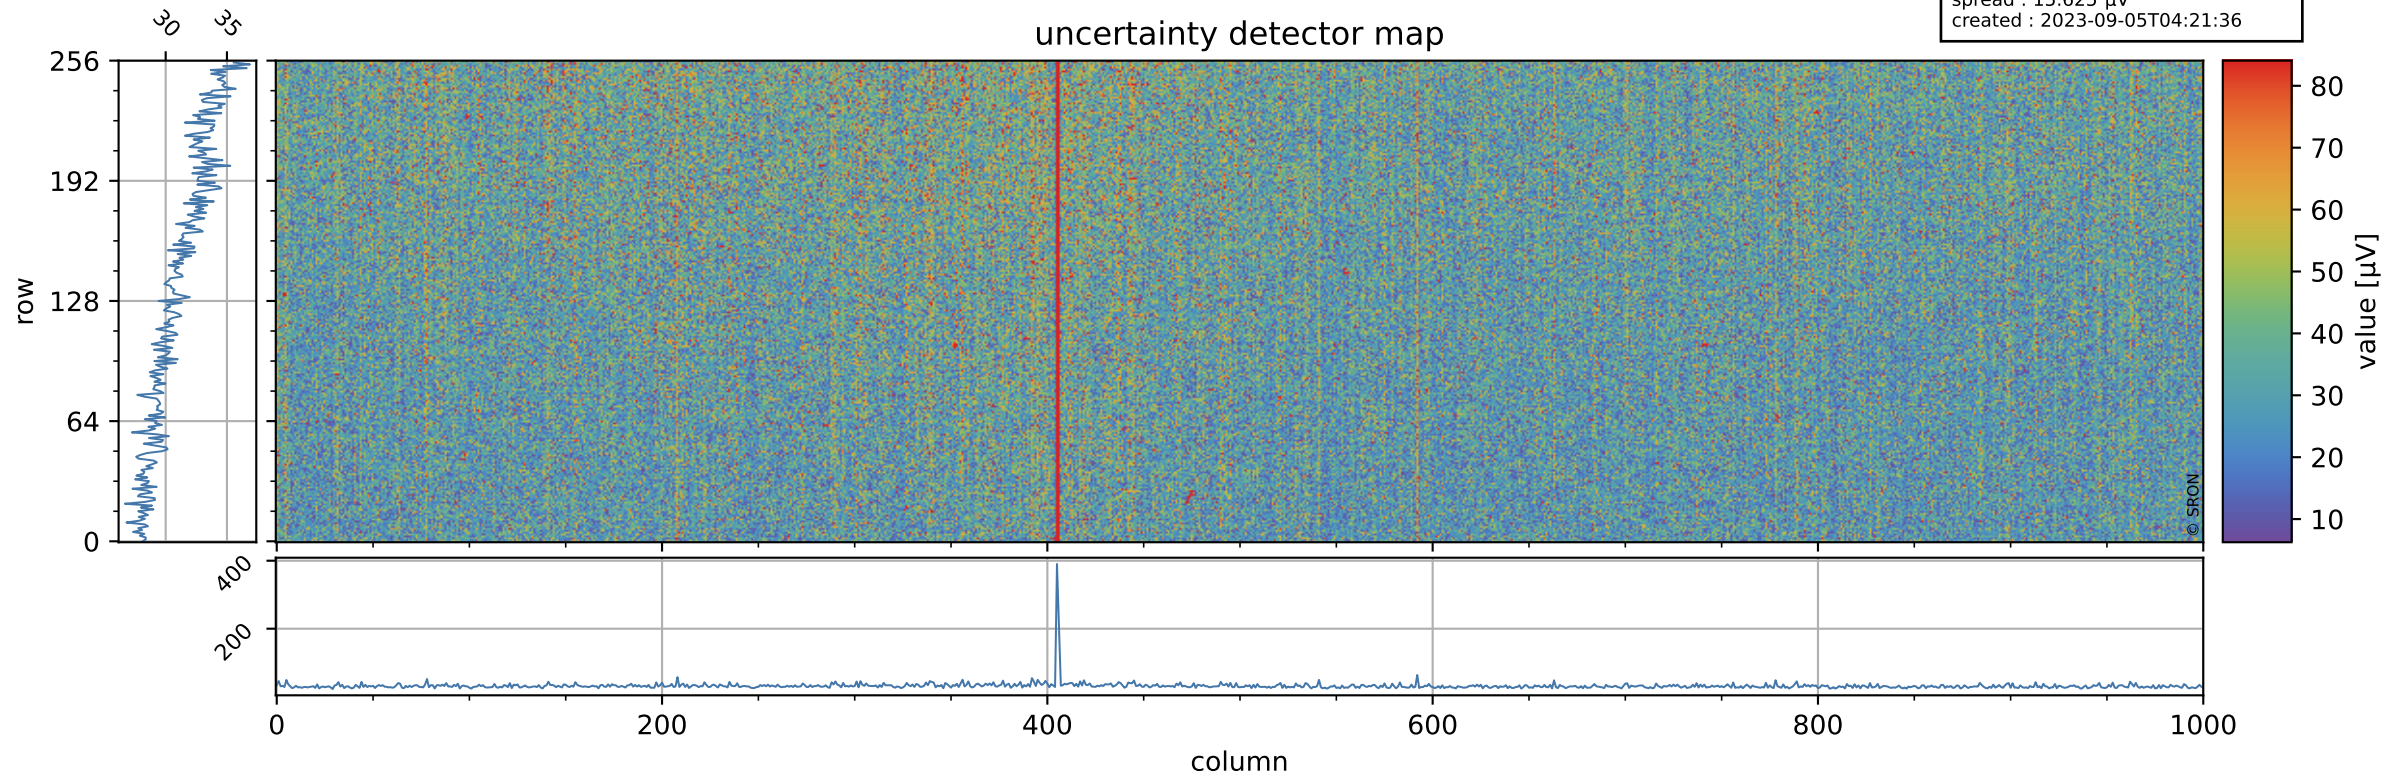

Tropomi SWIR offset (beta nominal)

orbits : 17 in [30502, 30547]
coverage : 2023-09-02 / 2023-09-04
median : 0.52606 V
spread : 0.035907 V
created : 2023-09-05T04:21:36

value detector map

Tropomi SWIR offset (beta nominal)

orbits : 17 in [30502, 30547]
coverage : 2023-09-02 / 2023-09-04
median : 31.276 μV
spread : 15.625 μV
created : 2023-09-05T04:21:36

Tropomi SWIR offset (beta nominal)

orbits : 17 in [30502, 30547]
coverage : 2023-09-02 / 2023-09-04
median : 0.042207 mV
spread : 0.41495 mV
created : 2023-09-05T04:21:36

value compared with SWIR offset CKD

Tropomi SWIR offset (beta nominal) ground-tracks of Sentinel-5P

orbits : 17 in [30502, 30547]
coverage : 2023-09-02 / 2023-09-04
created : 2023-09-05T04:21:37

Tropomi SWIR offset (beta nominal)

orbits : [1867, 30547]
coverage : 2018-02-20 / 2023-09-04
created : 2023-09-05T04:21:37

trend of detector median & temperatures