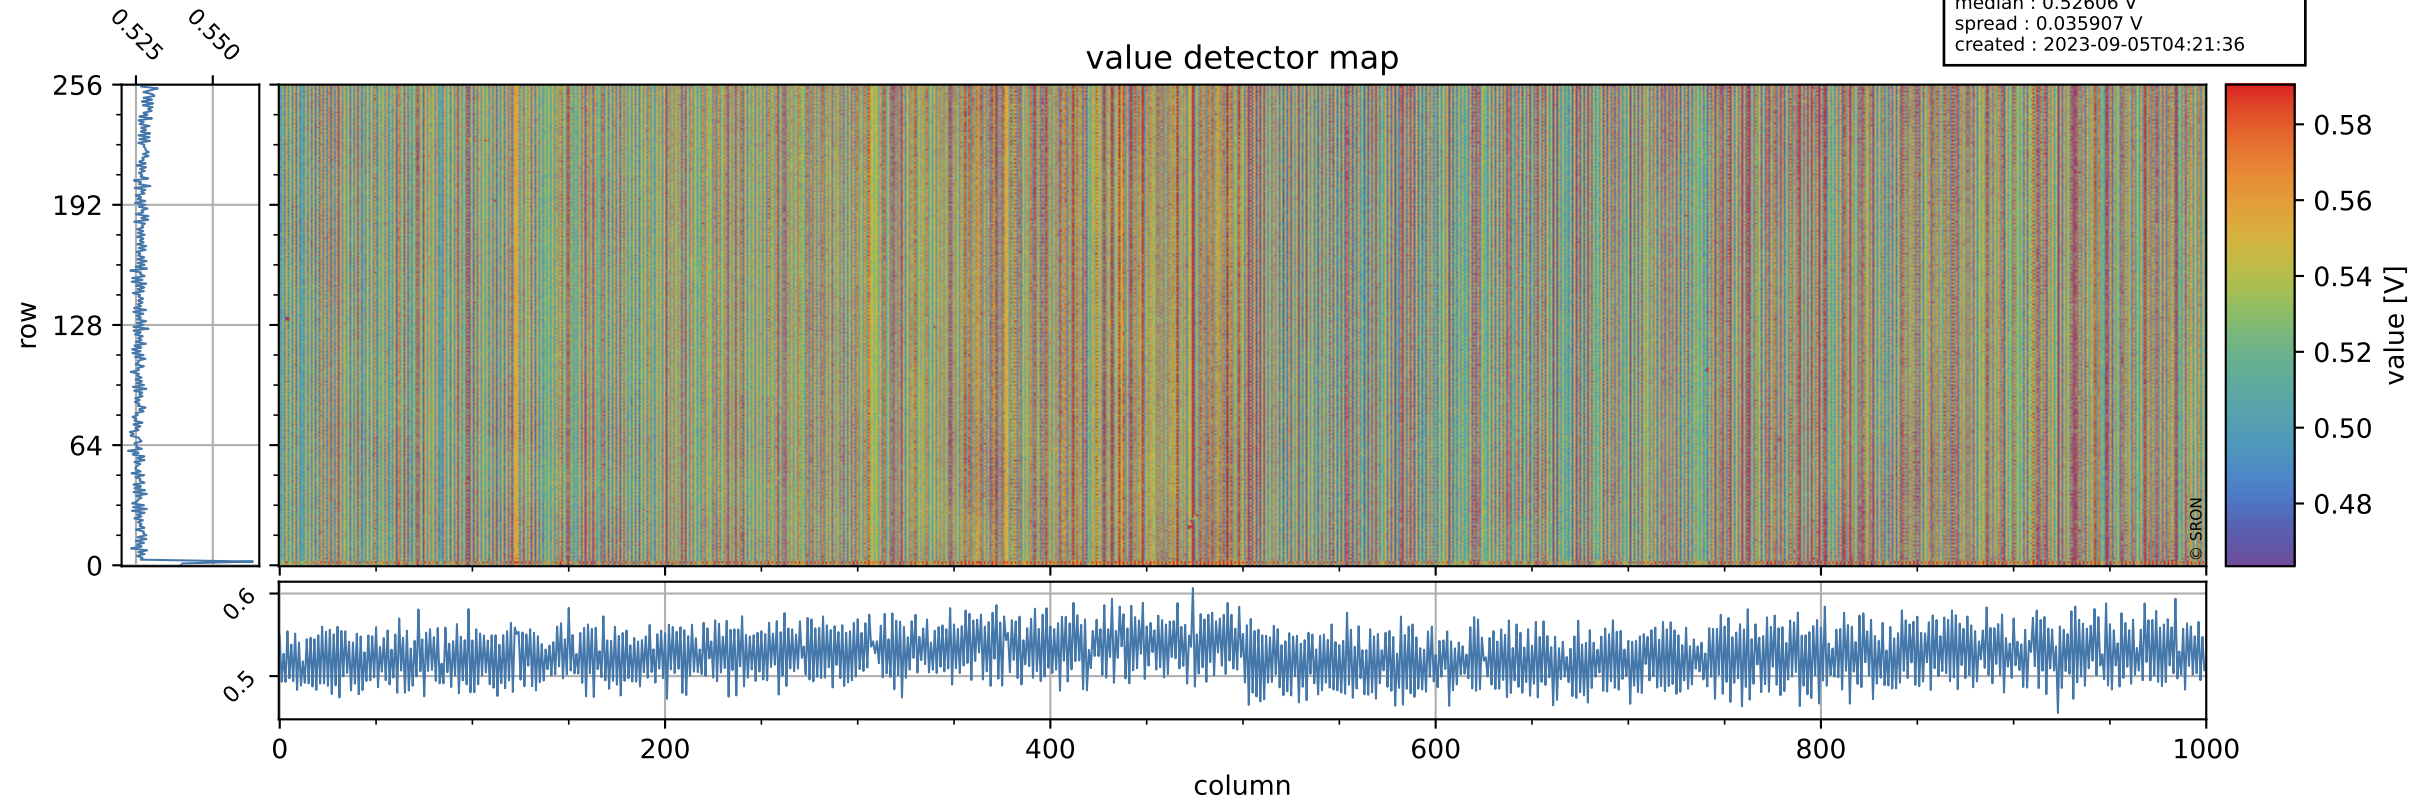

Tropomi SWIR offset (beta nominal)

orbits : 17 in [30502, 30547]
coverage : 2023-09-02 / 2023-09-04
median : 0.52606 V
spread : 0.035907 V
created : 2023-09-05T04:21:36

value detector map

Tropomi SWIR offset (beta nominal)

orbits : 17 in [30502, 30547]
coverage : 2023-09-02 / 2023-09-04
median : 31.276 μV
spread : 15.625 μV
created : 2023-09-05T04:21:36

Tropomi SWIR offset (beta nominal)

orbits : 17 in [30502, 30547]
coverage : 2023-09-02 / 2023-09-04
median : 0.042207 mV
spread : 0.41495 mV
created : 2023-09-05T04:21:36

value compared with SWIR offset CKD

Tropomi SWIR offset (beta nominal) ground-tracks of Sentinel-5P

orbits : 17 in [30502, 30547]
coverage : 2023-09-02 / 2023-09-04
created : 2023-09-05T04:21:37

Tropomi SWIR offset (beta nominal)

orbits : [1867, 30547]
coverage : 2018-02-20 / 2023-09-04
created : 2023-09-05T04:21:37

trend of detector median & temperatures