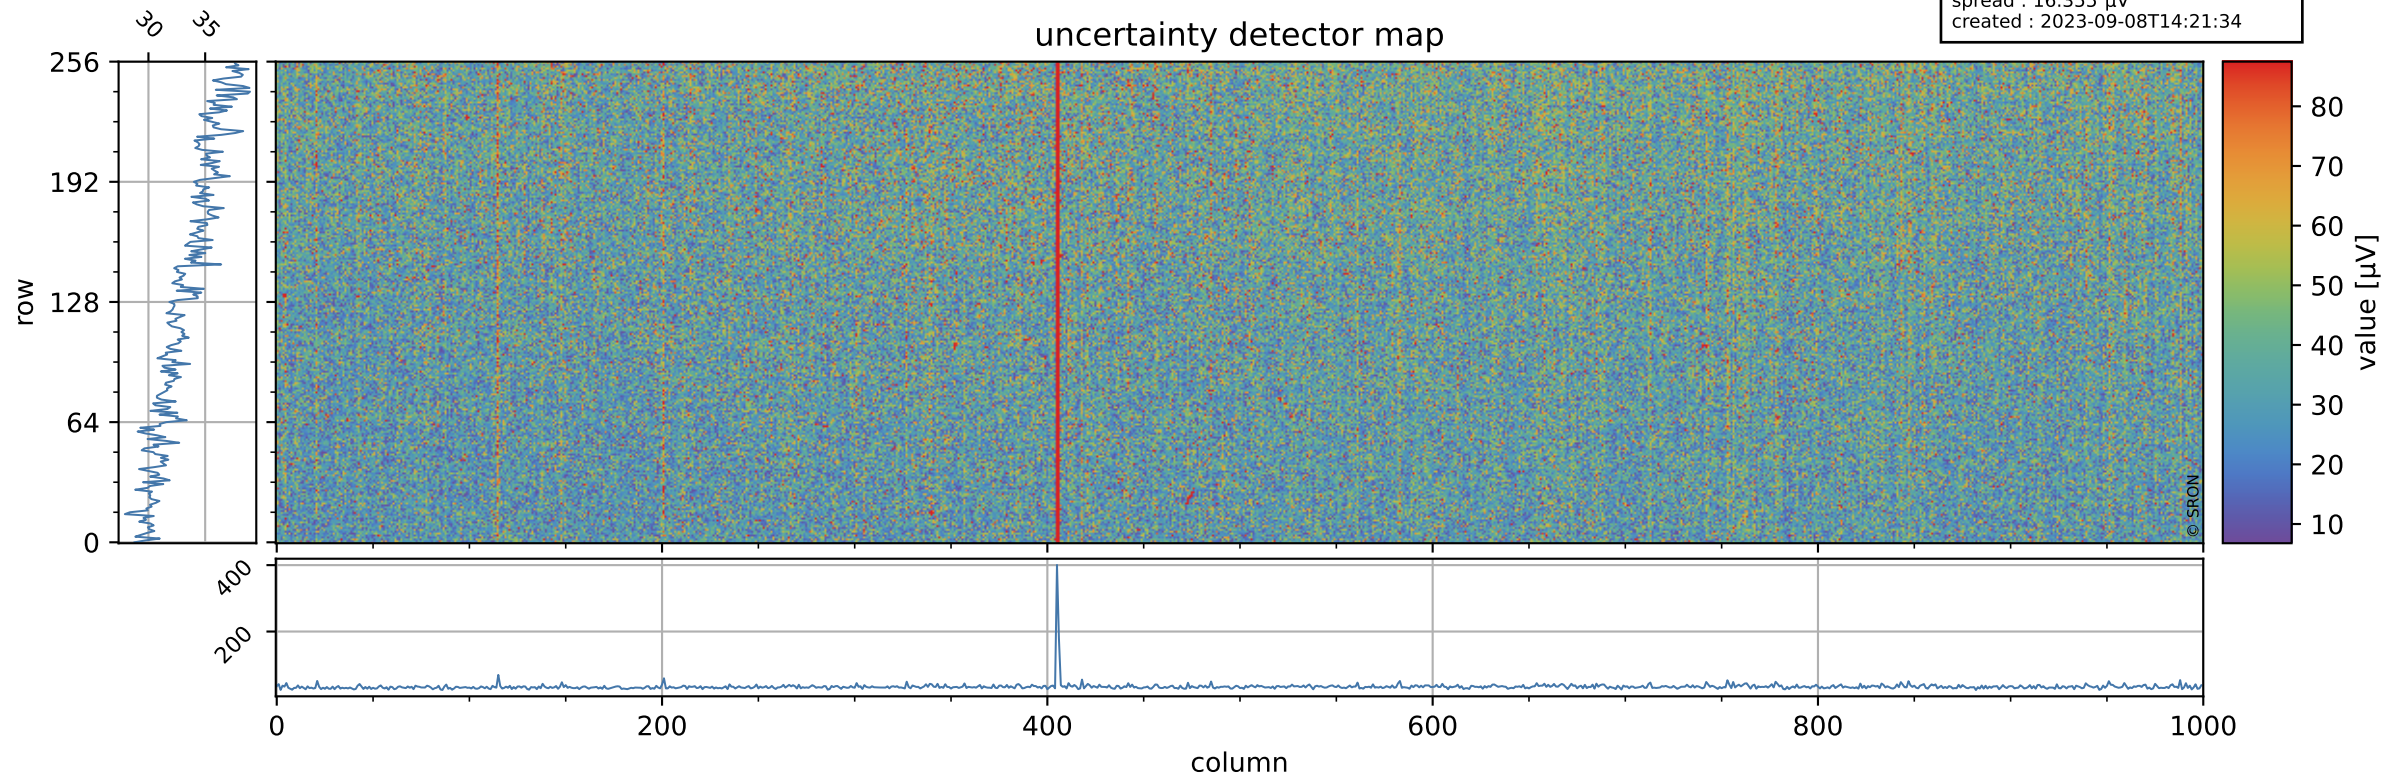

Tropomi SWIR offset (beta nominal)

orbits : 15 in [30547, 30592]
coverage : 2023-09-05 / 2023-09-08
median : 0.52607 V
spread : 0.035906 V
created : 2023-09-08T14:21:34

value detector map

Tropomi SWIR offset (beta nominal)

orbits : 15 in [30547, 30592]
coverage : 2023-09-05 / 2023-09-08
median : 33.495 μV
spread : 16.355 μV
created : 2023-09-08T14:21:34

Tropomi SWIR offset (beta nominal)

orbits : 15 in [30547, 30592]
coverage : 2023-09-05 / 2023-09-08
median : 0.054249 mV
spread : 0.41753 mV
created : 2023-09-08T14:21:34

value compared with SWIR offset CKD

Tropomi SWIR offset (beta nominal) ground-tracks of Sentinel-5P

orbits : 15 in [30547, 30592]
coverage : 2023-09-05 / 2023-09-08
created : 2023-09-08T14:21:35

Tropomi SWIR offset (beta nominal)

orbits : [1867, 30592]
coverage : 2018-02-20 / 2023-09-08
created : 2023-09-08T14:21:37

trend of detector median & temperatures