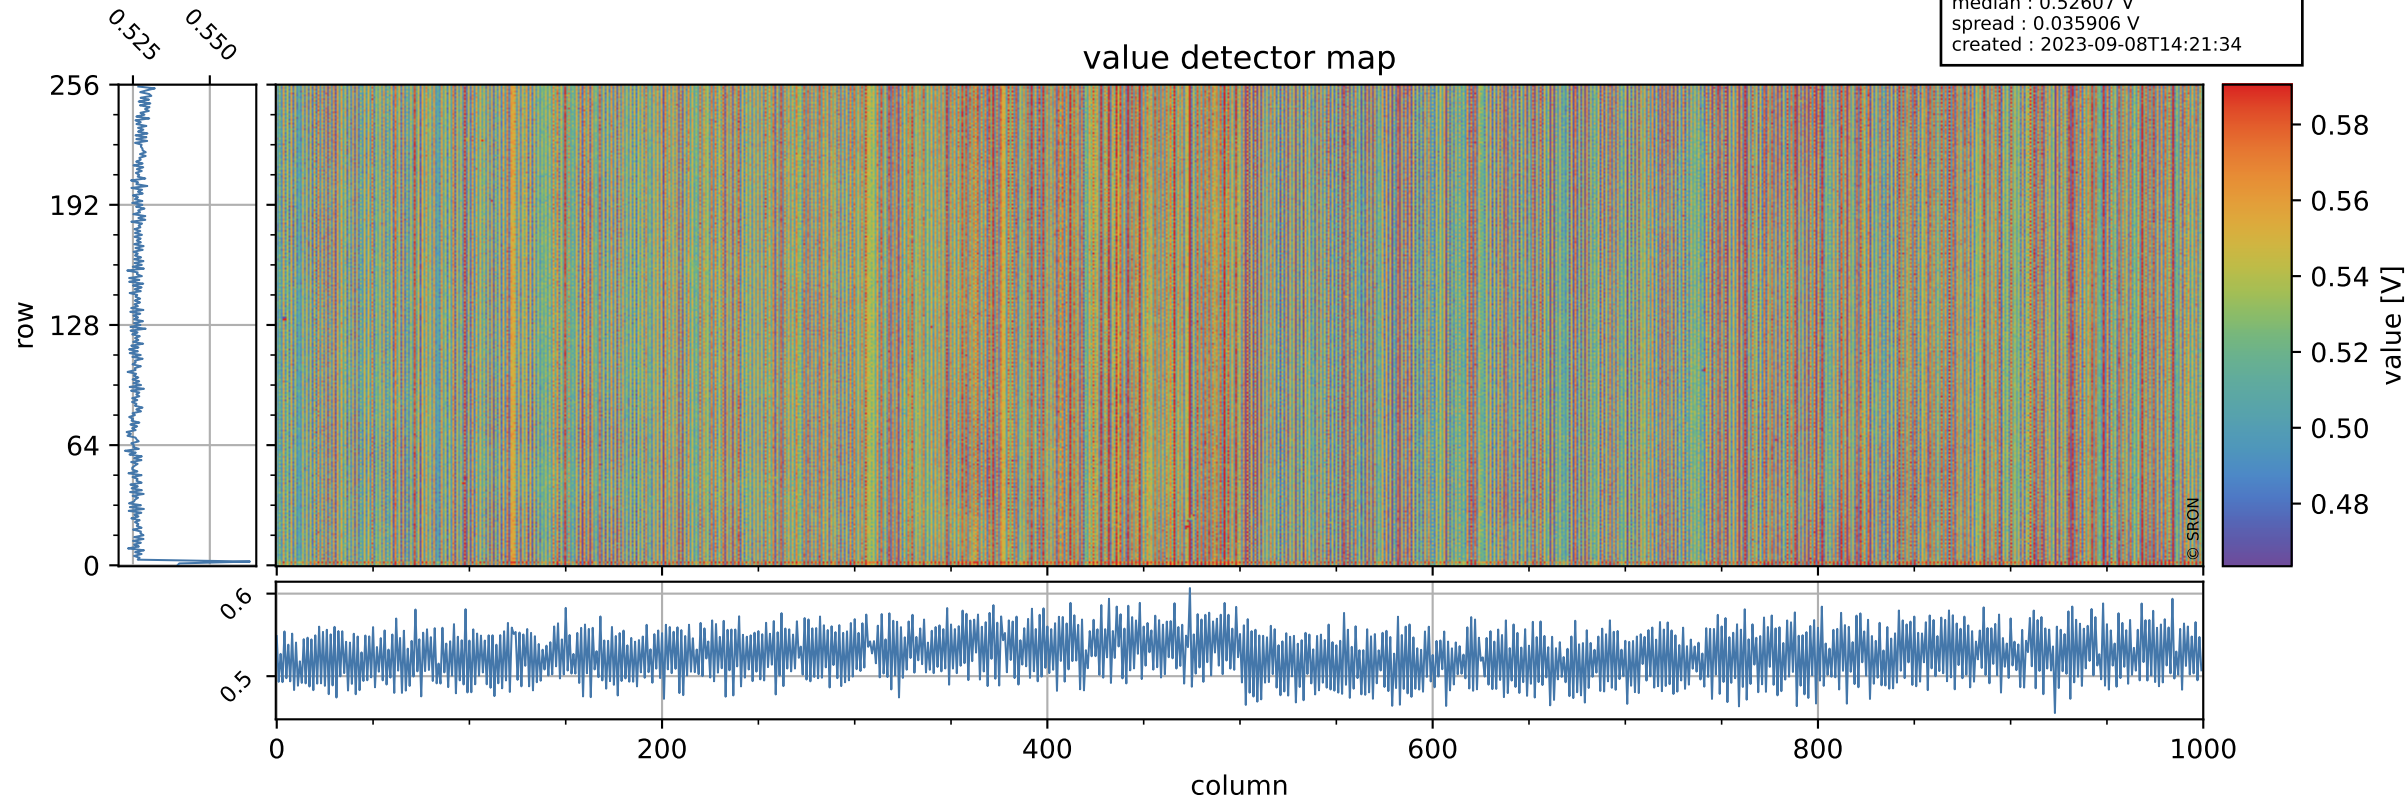

Tropomi SWIR offset (beta nominal)

orbits : 15 in [30547, 30592]
coverage : 2023-09-05 / 2023-09-08
median : 0.52607 V
spread : 0.035906 V
created : 2023-09-08T14:21:34

value detector map

Tropomi SWIR offset (beta nominal)

orbits : 15 in [30547, 30592]
coverage : 2023-09-05 / 2023-09-08
median : 33.495 μV
spread : 16.355 μV
created : 2023-09-08T14:21:34

Tropomi SWIR offset (beta nominal)

orbits : 15 in [30547, 30592]
coverage : 2023-09-05 / 2023-09-08
median : 0.054249 mV
spread : 0.41753 mV
created : 2023-09-08T14:21:34

value compared with SWIR offset CKD

Tropomi SWIR offset (beta nominal) ground-tracks of Sentinel-5P

orbits : 15 in [30547, 30592]
coverage : 2023-09-05 / 2023-09-08
created : 2023-09-08T14:21:35

Tropomi SWIR offset (beta nominal)

orbits : [1867, 30592]
coverage : 2018-02-20 / 2023-09-08
created : 2023-09-08T14:21:37

trend of detector median & temperatures