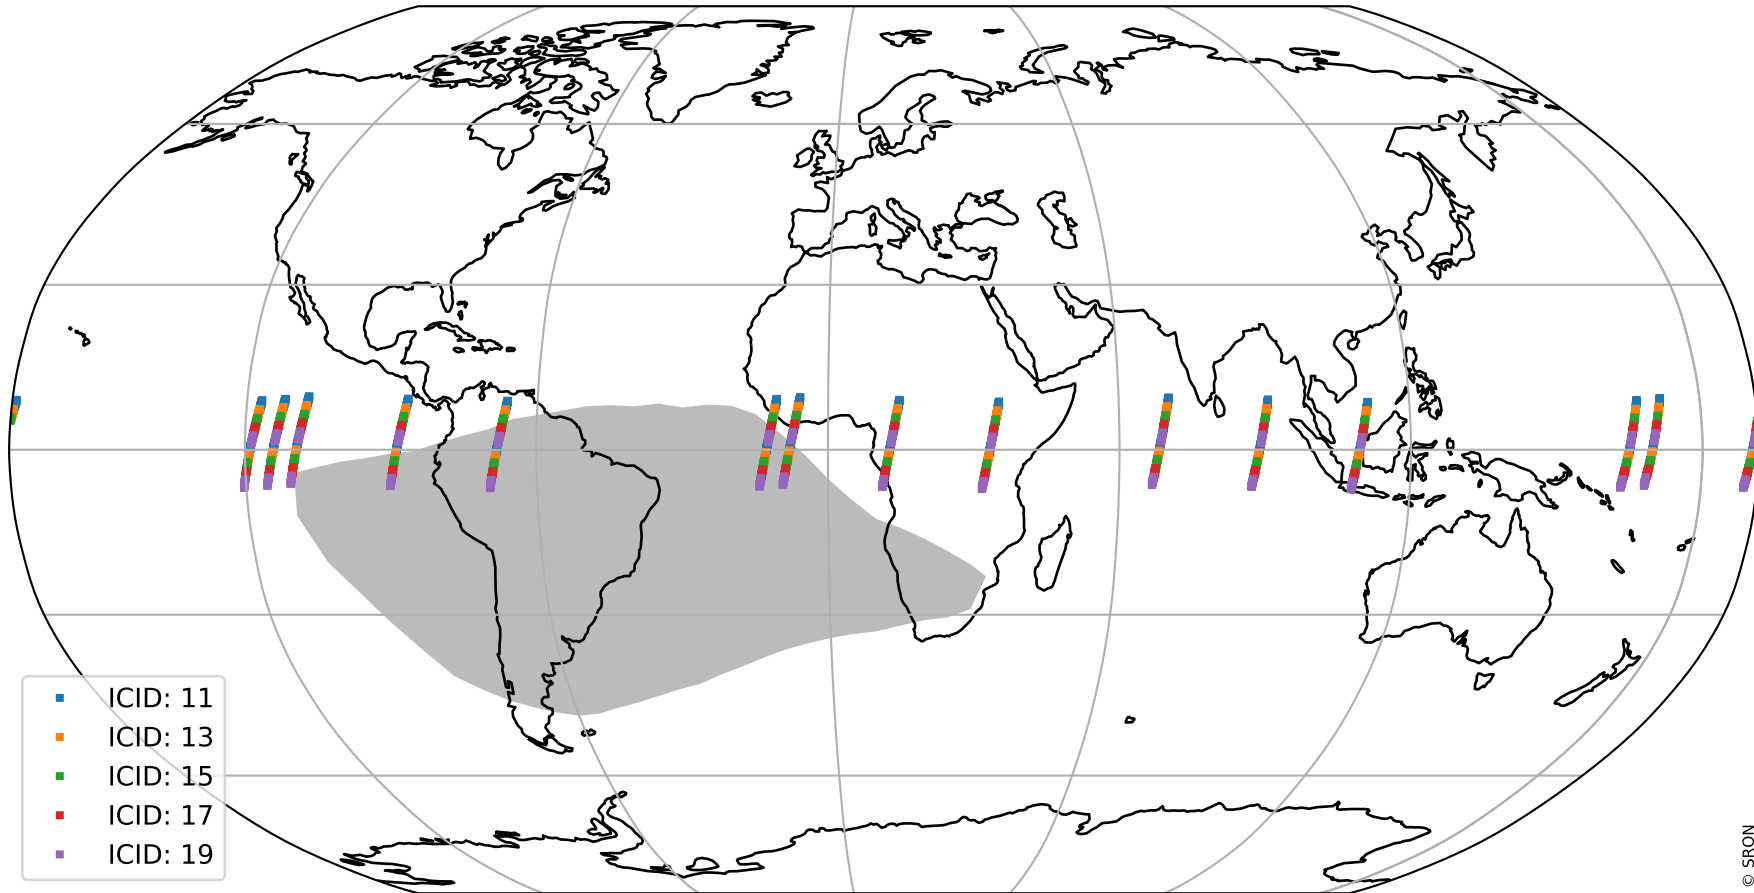

Tropomi SWIR offset (beta nominal)

orbits : 15 in [30547, 30592]
coverage : 2023-09-05 / 2023-09-08
median : 0.52607 V
spread : 0.035906 V
created : 2023-09-08T14:21:34

value detector map

Tropomi SWIR offset (beta nominal)

orbits : 15 in [30547, 30592]
coverage : 2023-09-05 / 2023-09-08
median : 33.495 μV
spread : 16.355 μV
created : 2023-09-08T14:21:34

Tropomi SWIR offset (beta nominal)

orbits : 15 in [30547, 30592]
coverage : 2023-09-05 / 2023-09-08
median : 0.054249 mV
spread : 0.41753 mV
created : 2023-09-08T14:21:34

value compared with SWIR offset CKD

Tropomi SWIR offset (beta nominal) ground-tracks of Sentinel-5P

orbits : 15 in [30547, 30592]
coverage : 2023-09-05 / 2023-09-08
created : 2023-09-08T14:21:35

Tropomi SWIR offset (beta nominal)

orbits : [1867, 30592]
coverage : 2018-02-20 / 2023-09-08
created : 2023-09-08T14:21:37

trend of detector median & temperatures