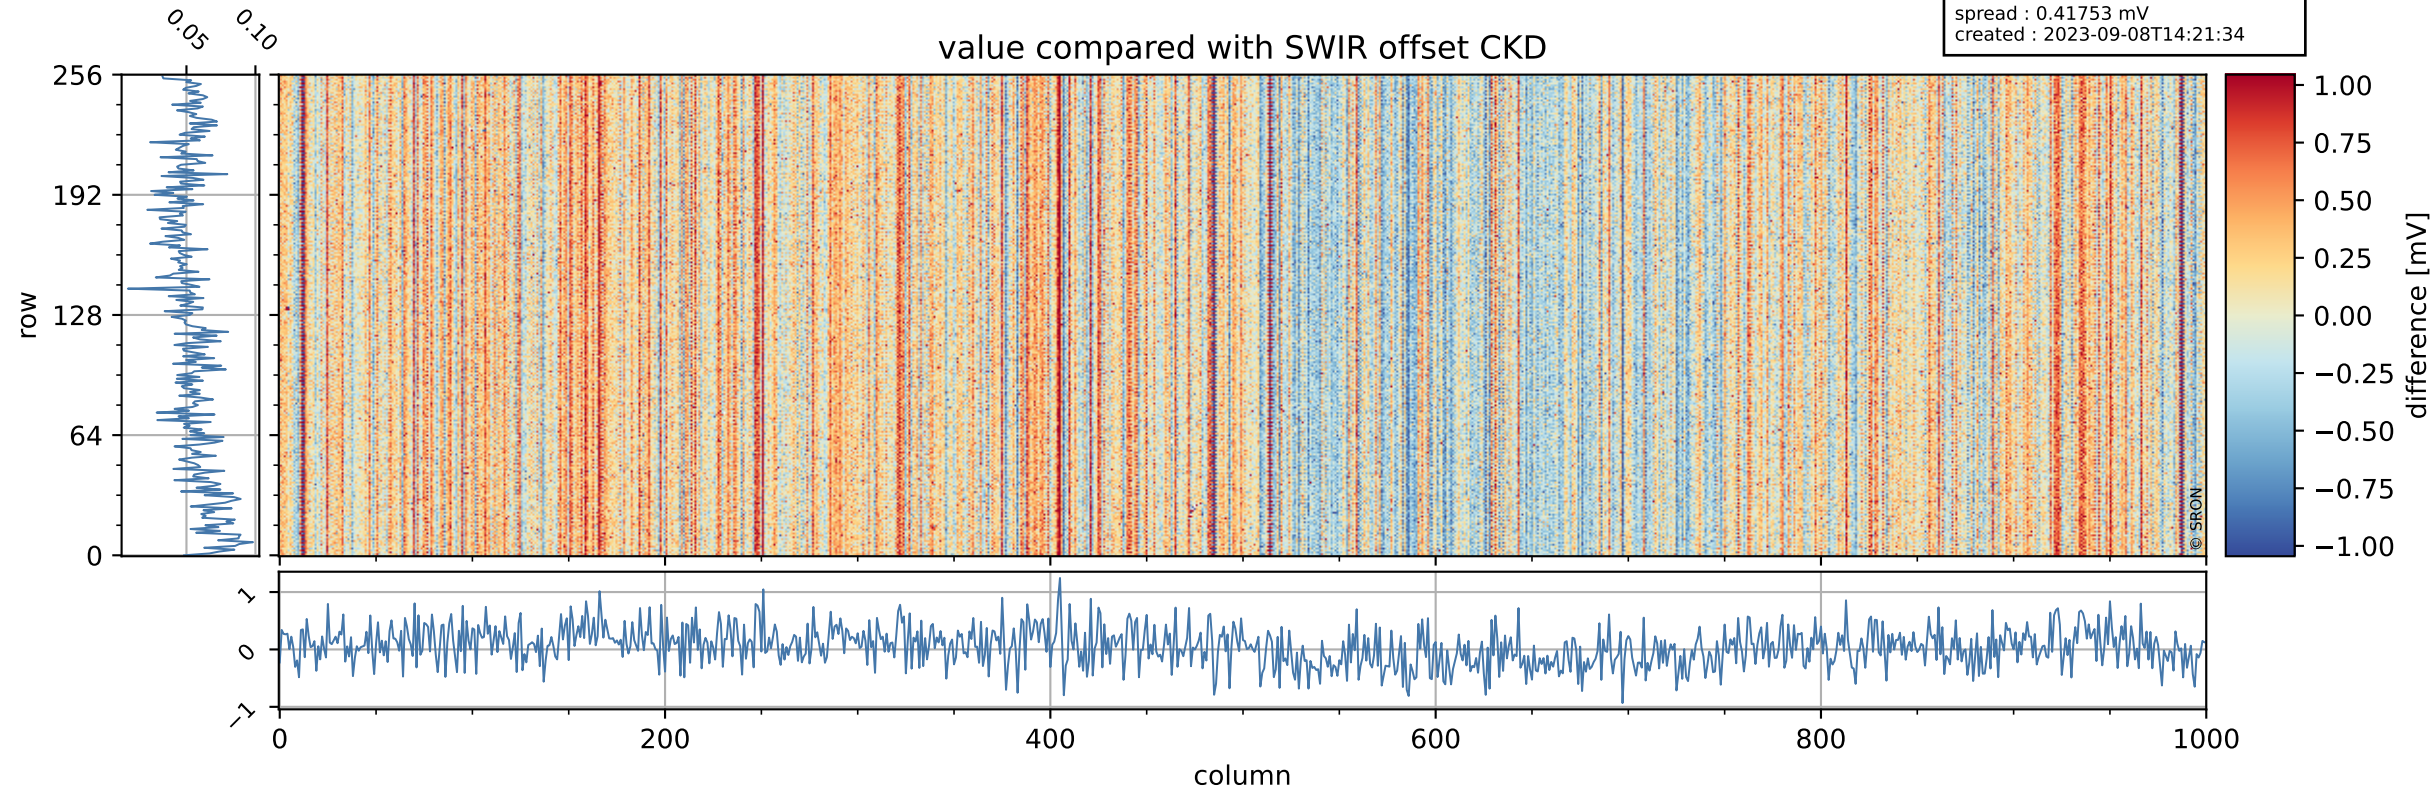

Tropomi SWIR offset (beta nominal)

orbits : 15 in [30547, 30592]
coverage : 2023-09-05 / 2023-09-08
median : 0.52607 V
spread : 0.035906 V
created : 2023-09-08T14:21:34

value detector map

Tropomi SWIR offset (beta nominal)

orbits : 15 in [30547, 30592]
coverage : 2023-09-05 / 2023-09-08
median : 33.495 μV
spread : 16.355 μV
created : 2023-09-08T14:21:34

Tropomi SWIR offset (beta nominal)

orbits : 15 in [30547, 30592]
coverage : 2023-09-05 / 2023-09-08
median : 0.054249 mV
spread : 0.41753 mV
created : 2023-09-08T14:21:34

value compared with SWIR offset CKD

Tropomi SWIR offset (beta nominal) ground-tracks of Sentinel-5P

orbits : 15 in [30547, 30592]
coverage : 2023-09-05 / 2023-09-08
created : 2023-09-08T14:21:35

Tropomi SWIR offset (beta nominal)

orbits : [1867, 30592]
coverage : 2018-02-20 / 2023-09-08
created : 2023-09-08T14:21:37

trend of detector median & temperatures