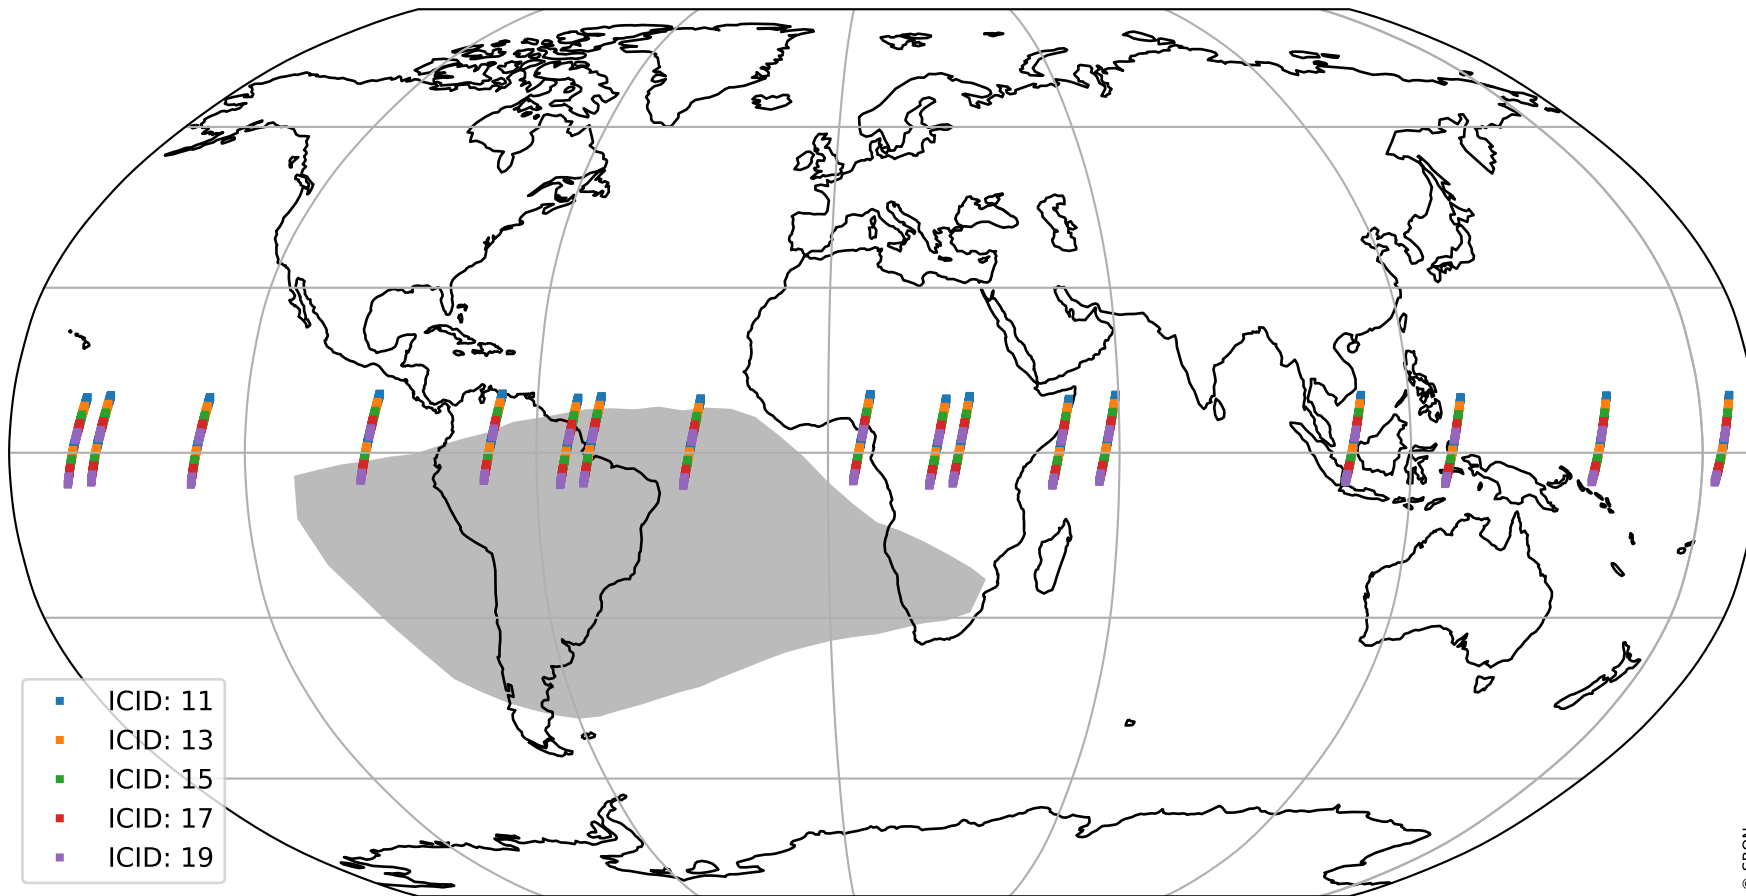

# Tropomi SWIR offset (beta nominal)

orbits : 17 in [30592, 30637]  
coverage : 2023-09-08 / 2023-09-11  
median : 32.31  $\mu\text{V}$   
spread : 16.073  $\mu\text{V}$   
created : 2023-09-11T14:21:24

# Tropomi SWIR offset (beta nominal)

orbits : 17 in [30592, 30637]  
coverage : 2023-09-08 / 2023-09-11  
median : 0.043516 mV  
spread : 0.41412 mV  
created : 2023-09-11T14:21:24

value compared with SWIR offset CKD

# Tropomi SWIR offset (beta nominal) ground-tracks of Sentinel-5P

orbits : 17 in [30592, 30637]  
coverage : 2023-09-08 / 2023-09-11  
created : 2023-09-11T14:21:25

# Tropomi SWIR offset (beta nominal)

orbits : [1867, 30637]  
coverage : 2018-02-20 / 2023-09-11  
created : 2023-09-11T14:21:25