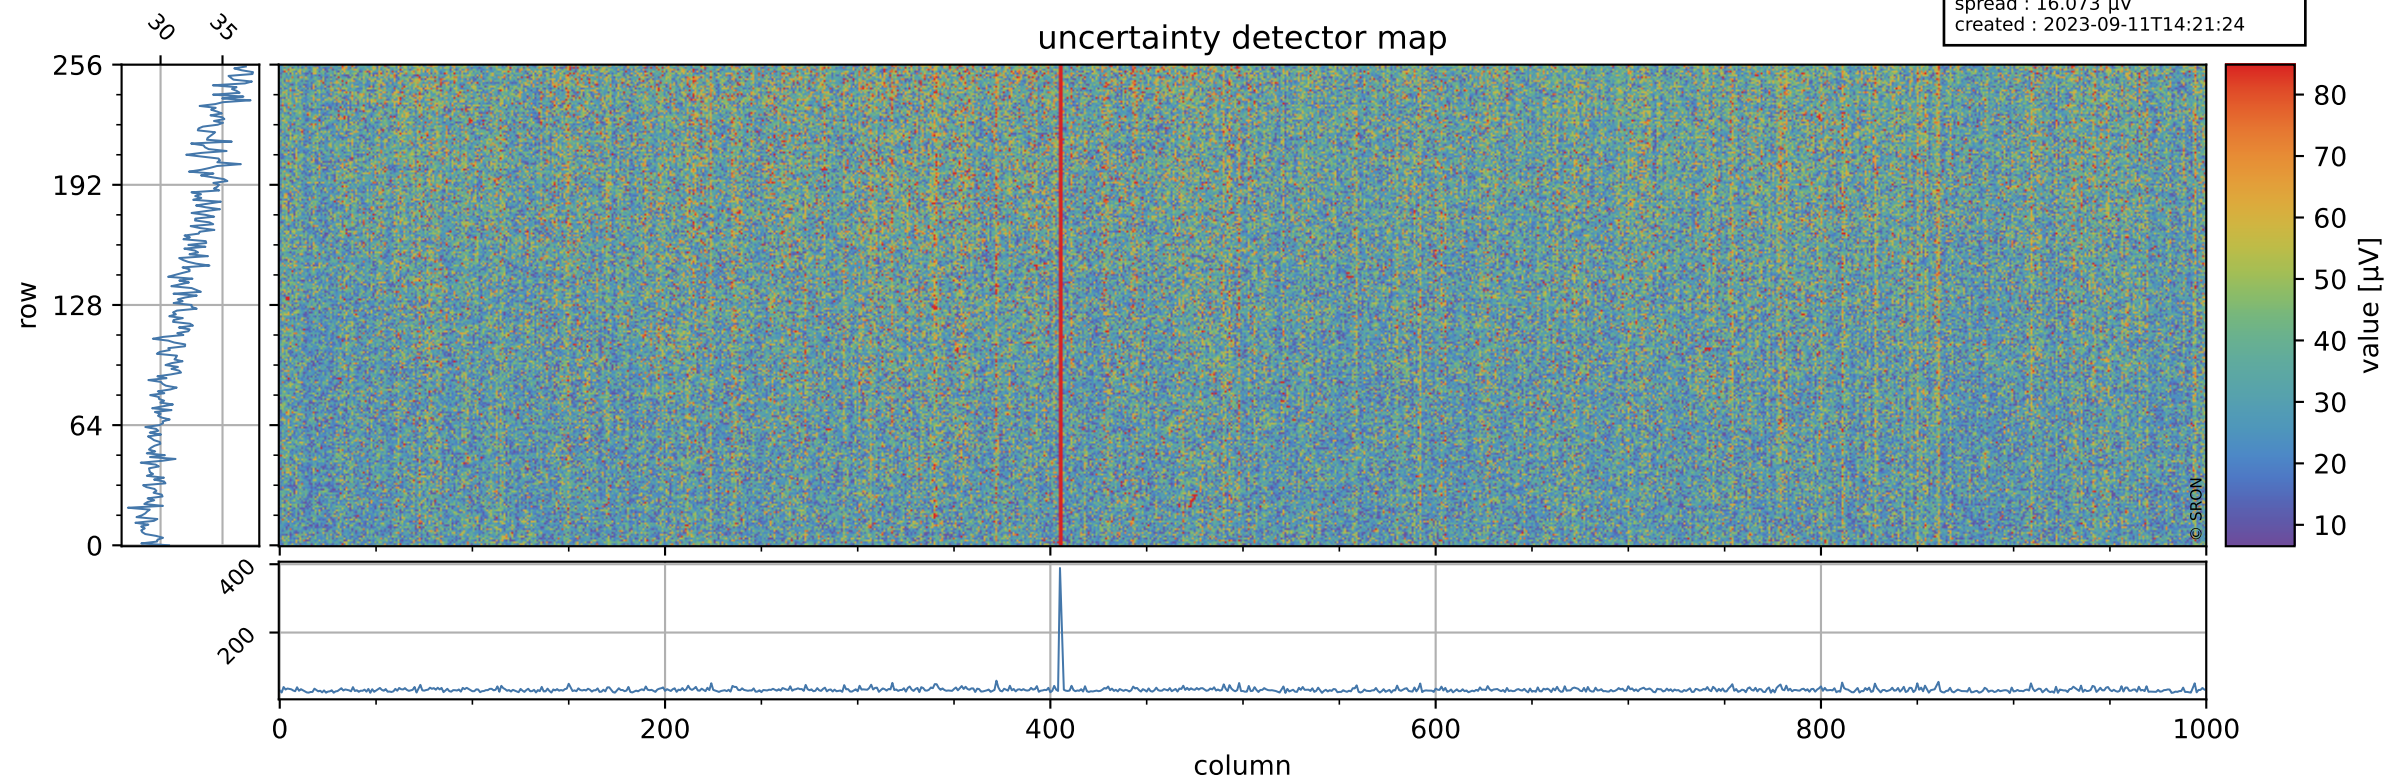

# Tropomi SWIR offset (beta nominal)

orbits : 17 in [30592, 30637]  
coverage : 2023-09-08 / 2023-09-11  
median : 0.52605 V  
spread : 0.035912 V  
created : 2023-09-11T14:21:24

## value detector map

# Tropomi SWIR offset (beta nominal)

orbits : 17 in [30592, 30637]  
coverage : 2023-09-08 / 2023-09-11  
median : 32.31  $\mu\text{V}$   
spread : 16.073  $\mu\text{V}$   
created : 2023-09-11T14:21:24

# Tropomi SWIR offset (beta nominal) ground-tracks of Sentinel-5P

orbits : 17 in [30592, 30637]  
coverage : 2023-09-08 / 2023-09-11  
created : 2023-09-11T14:21:25