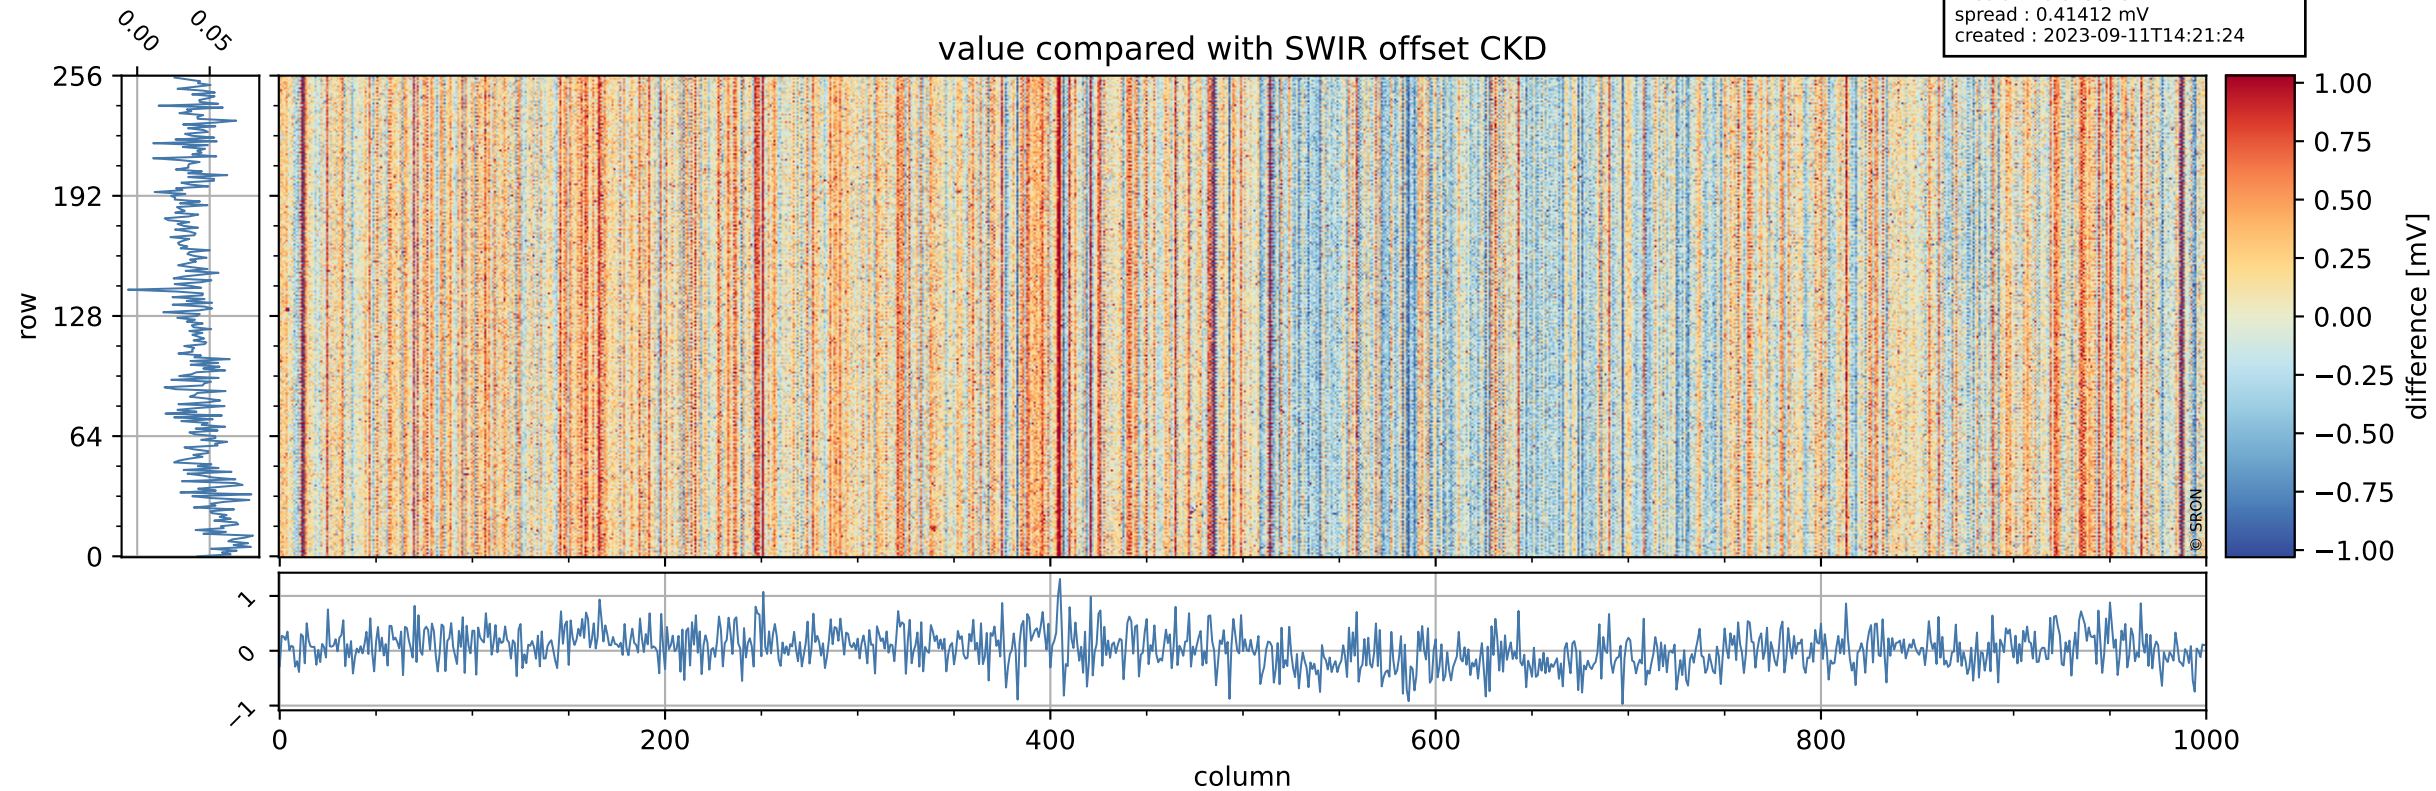

## value detector map

# Tropomi SWIR offset (beta nominal)

orbits : 17 in [30592, 30637]  
coverage : 2023-09-08 / 2023-09-11  
median : 32.31  $\mu\text{V}$   
spread : 16.073  $\mu\text{V}$   
created : 2023-09-11T14:21:24

# Tropomi SWIR offset (beta nominal)

orbits : 17 in [30592, 30637]  
coverage : 2023-09-08 / 2023-09-11  
median : 0.043516 mV  
spread : 0.41412 mV  
created : 2023-09-11T14:21:24

value compared with SWIR offset CKD

# Tropomi SWIR offset (beta nominal) ground-tracks of Sentinel-5P

orbits : 17 in [30592, 30637]  
coverage : 2023-09-08 / 2023-09-11  
created : 2023-09-11T14:21:25