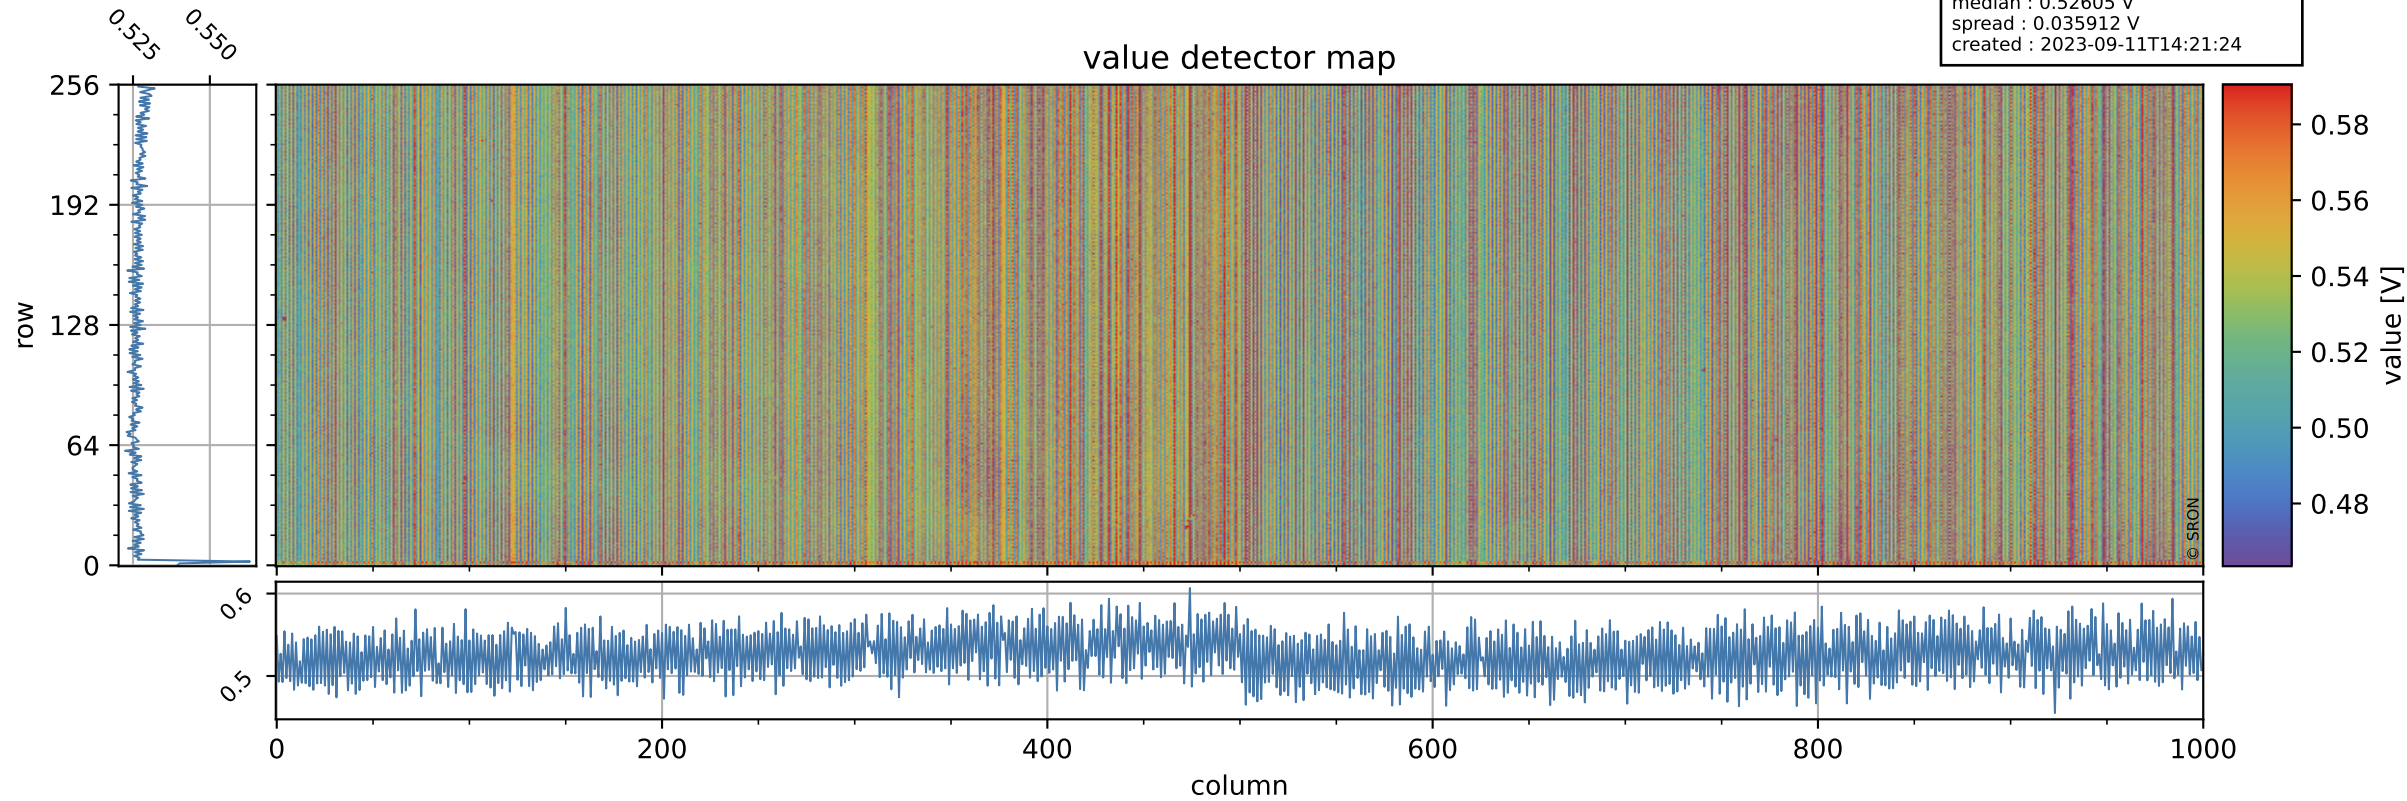

# Tropomi SWIR offset (beta nominal)

orbits : 17 in [30592, 30637]  
coverage : 2023-09-08 / 2023-09-11  
median : 0.52605 V  
spread : 0.035912 V  
created : 2023-09-11T14:21:24

## value detector map

# Tropomi SWIR offset (beta nominal)

orbits : 17 in [30592, 30637]  
coverage : 2023-09-08 / 2023-09-11  
median : 32.31  $\mu\text{V}$   
spread : 16.073  $\mu\text{V}$   
created : 2023-09-11T14:21:24

# Tropomi SWIR offset (beta nominal) ground-tracks of Sentinel-5P

orbits : 17 in [30592, 30637]  
coverage : 2023-09-08 / 2023-09-11  
created : 2023-09-11T14:21:25