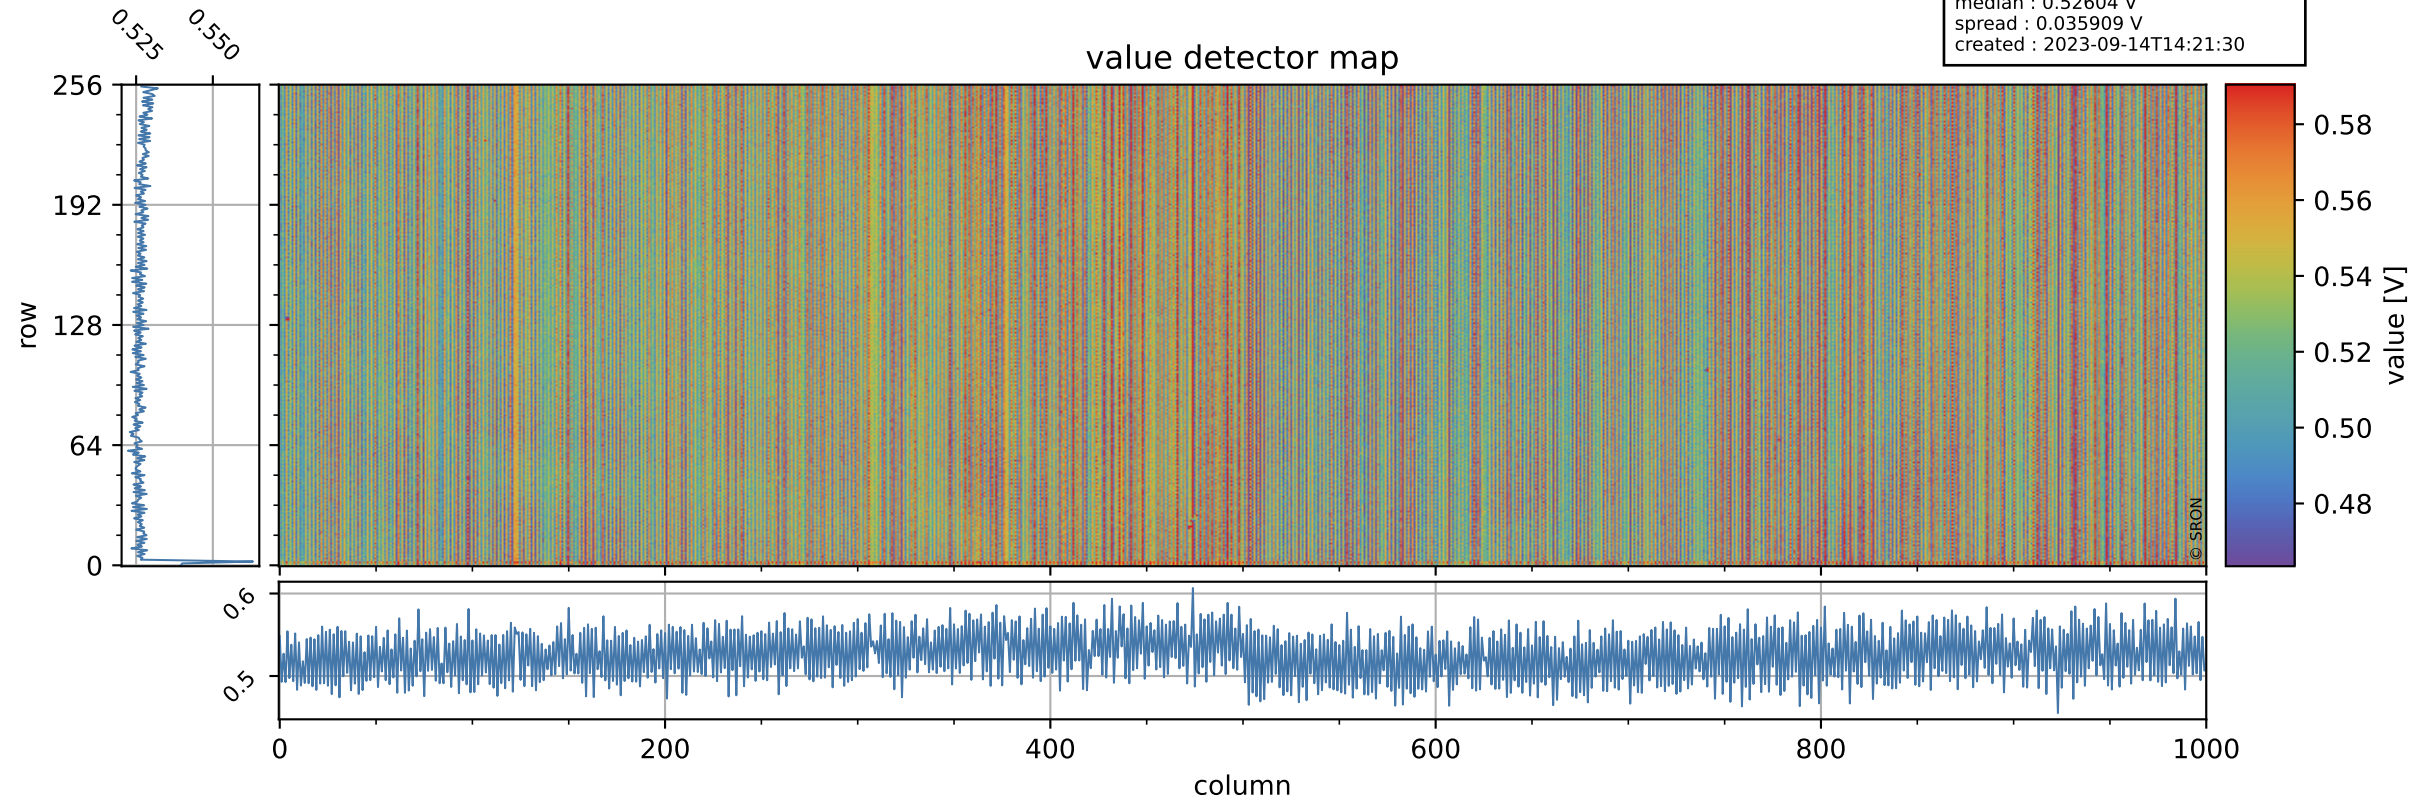

Tropomi SWIR offset (beta nominal)

orbits : 15 in [30637, 30682]
coverage : 2023-09-12 / 2023-09-14
median : 0.52604 V
spread : 0.035909 V
created : 2023-09-14T14:21:30

value detector map

Tropomi SWIR offset (beta nominal)

orbits : 15 in [30637, 30682]
coverage : 2023-09-12 / 2023-09-14
median : 32.344 μV
spread : 15.781 μV
created : 2023-09-14T14:21:31

Tropomi SWIR offset (beta nominal)

orbits : 15 in [30637, 30682]
coverage : 2023-09-12 / 2023-09-14
median : 0.031174 mV
spread : 0.41518 mV
created : 2023-09-14T14:21:31

value compared with SWIR offset CKD

Tropomi SWIR offset (beta nominal) ground-tracks of Sentinel-5P

orbits : 15 in [30637, 30682]
coverage : 2023-09-12 / 2023-09-14
created : 2023-09-14T14:21:31

Tropomi SWIR offset (beta nominal)

orbits : [1867, 30682]
coverage : 2018-02-20 / 2023-09-14
created : 2023-09-14T14:21:32

trend of detector median & temperatures