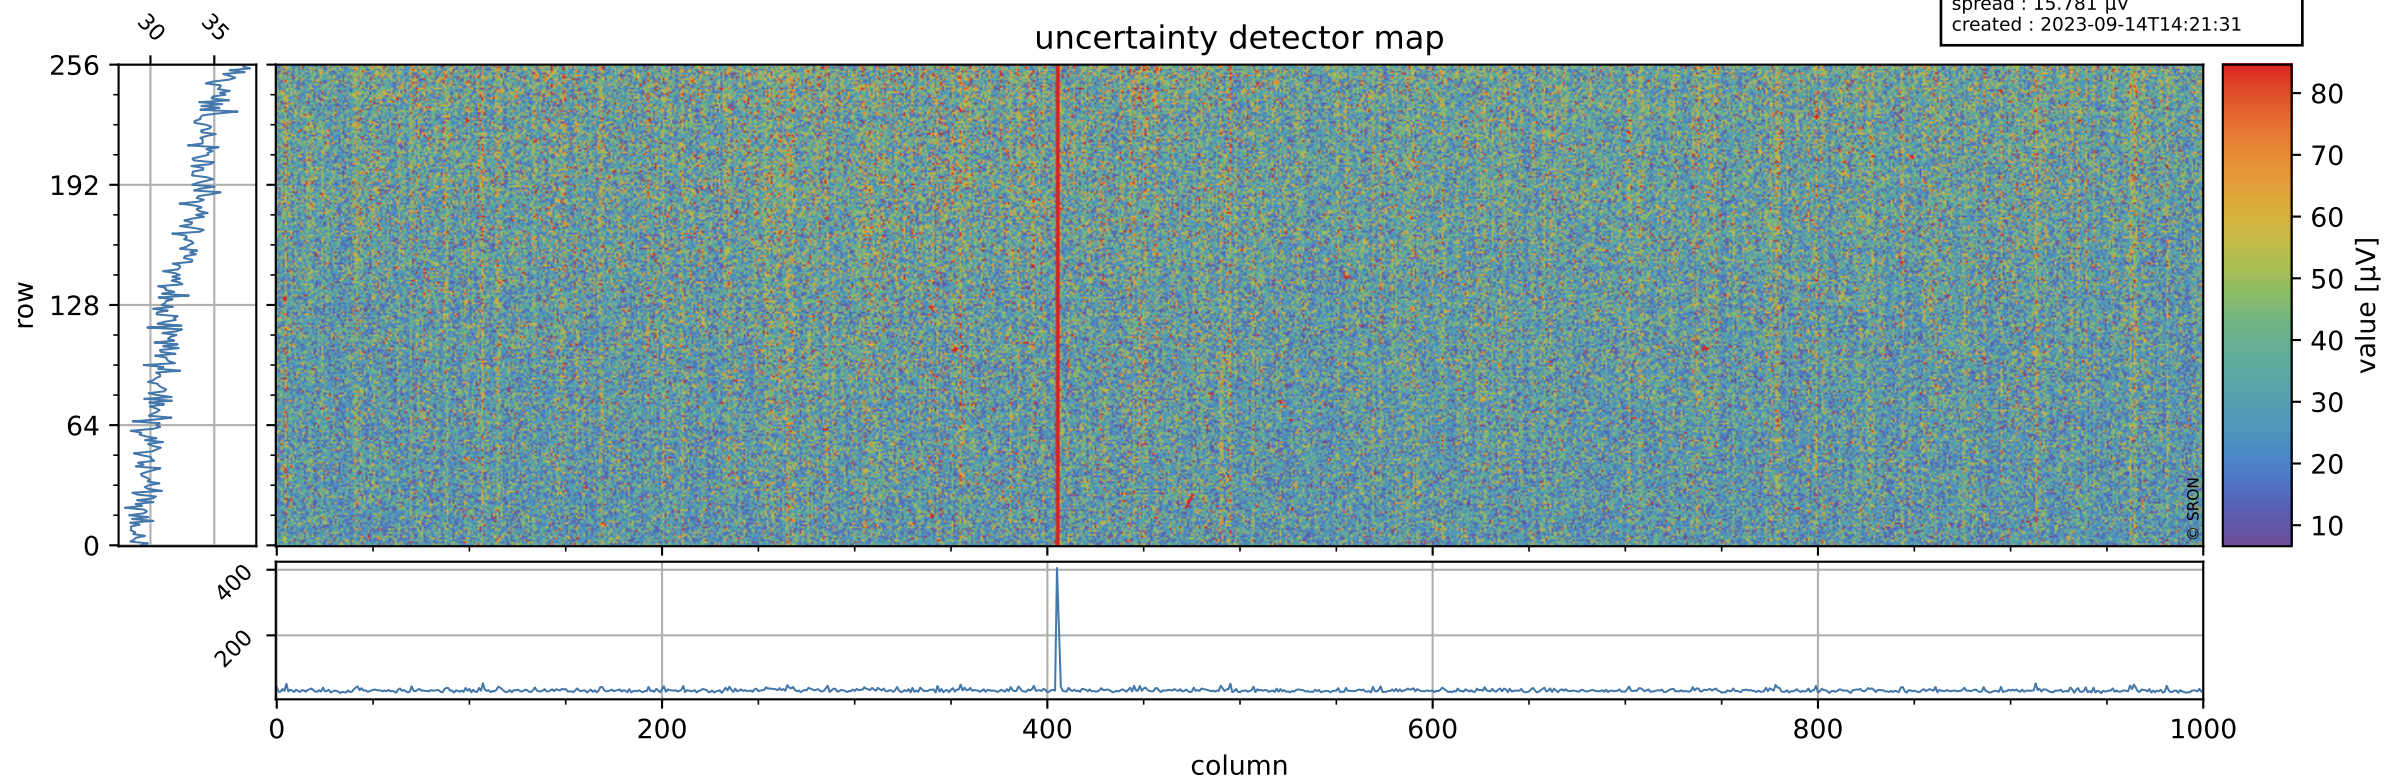

Tropomi SWIR offset (beta nominal)

orbits : 15 in [30637, 30682]
coverage : 2023-09-12 / 2023-09-14
median : 0.52604 V
spread : 0.035909 V
created : 2023-09-14T14:21:30

value detector map

Tropomi SWIR offset (beta nominal)

orbits : 15 in [30637, 30682]
coverage : 2023-09-12 / 2023-09-14
median : 32.344 μV
spread : 15.781 μV
created : 2023-09-14T14:21:31

Tropomi SWIR offset (beta nominal)

orbits : 15 in [30637, 30682]
coverage : 2023-09-12 / 2023-09-14
median : 0.031174 mV
spread : 0.41518 mV
created : 2023-09-14T14:21:31

value compared with SWIR offset CKD

Tropomi SWIR offset (beta nominal) ground-tracks of Sentinel-5P

orbits : 15 in [30637, 30682]
coverage : 2023-09-12 / 2023-09-14
created : 2023-09-14T14:21:31

Tropomi SWIR offset (beta nominal)

orbits : [1867, 30682]
coverage : 2018-02-20 / 2023-09-14
created : 2023-09-14T14:21:32

trend of detector median & temperatures