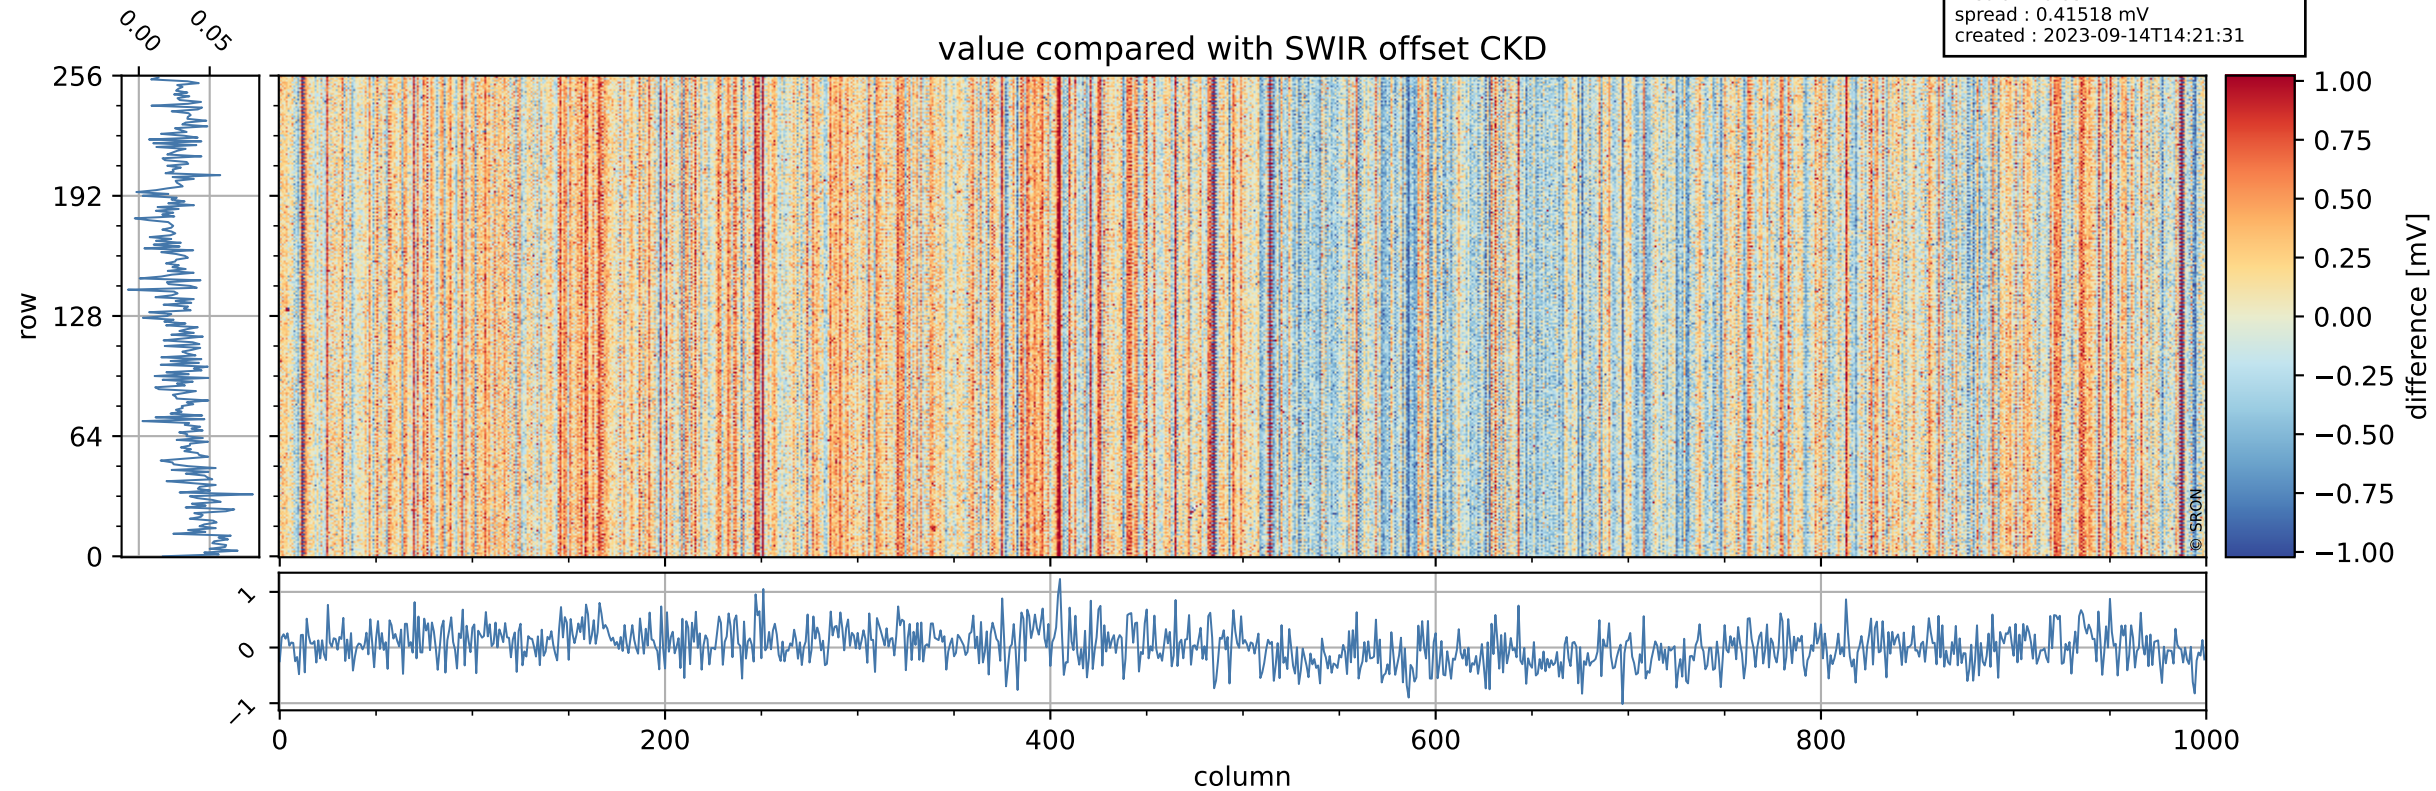

Tropomi SWIR offset (beta nominal)

orbits : 15 in [30637, 30682]
coverage : 2023-09-12 / 2023-09-14
median : 0.52604 V
spread : 0.035909 V
created : 2023-09-14T14:21:30

value detector map

Tropomi SWIR offset (beta nominal)

orbits : 15 in [30637, 30682]
coverage : 2023-09-12 / 2023-09-14
median : 32.344 μV
spread : 15.781 μV
created : 2023-09-14T14:21:31

Tropomi SWIR offset (beta nominal)

orbits : 15 in [30637, 30682]
coverage : 2023-09-12 / 2023-09-14
median : 0.031174 mV
spread : 0.41518 mV
created : 2023-09-14T14:21:31

value compared with SWIR offset CKD

Tropomi SWIR offset (beta nominal) ground-tracks of Sentinel-5P

orbits : 15 in [30637, 30682]
coverage : 2023-09-12 / 2023-09-14
created : 2023-09-14T14:21:31

Tropomi SWIR offset (beta nominal)

orbits : [1867, 30682]
coverage : 2018-02-20 / 2023-09-14
created : 2023-09-14T14:21:32

trend of detector median & temperatures