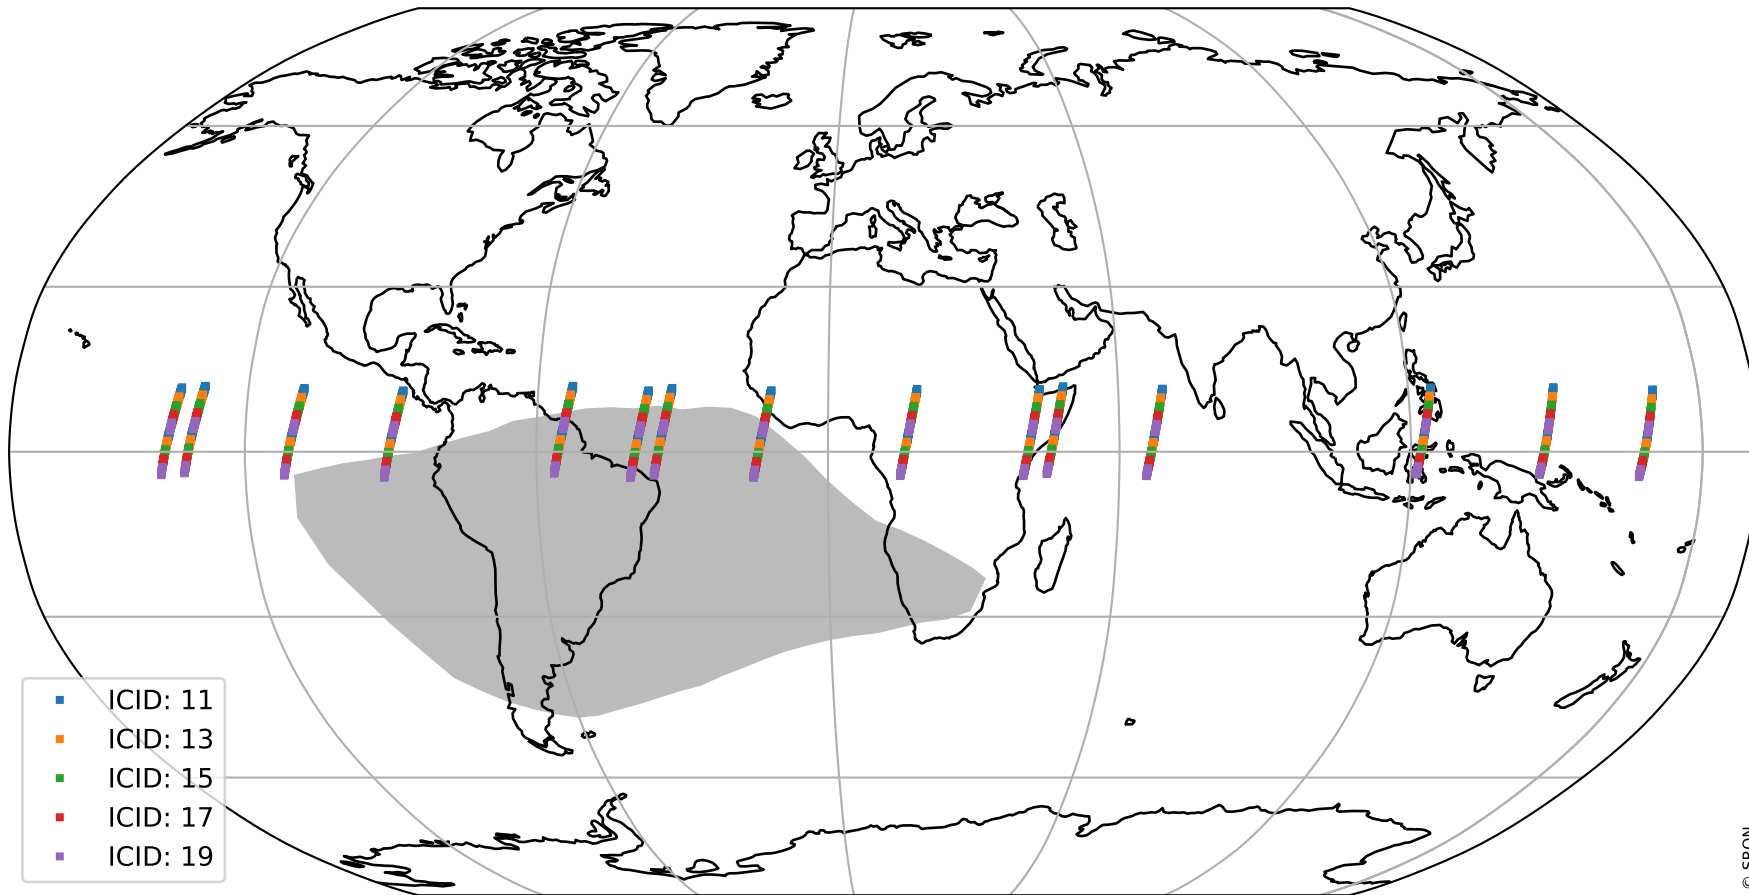

Tropomi SWIR offset (beta nominal)

orbits : 15 in [30637, 30682]
coverage : 2023-09-12 / 2023-09-14
median : 0.52604 V
spread : 0.035909 V
created : 2023-09-14T14:21:30

value detector map

Tropomi SWIR offset (beta nominal)

orbits : 15 in [30637, 30682]
coverage : 2023-09-12 / 2023-09-14
median : 32.344 μV
spread : 15.781 μV
created : 2023-09-14T14:21:31

Tropomi SWIR offset (beta nominal)

orbits : 15 in [30637, 30682]
coverage : 2023-09-12 / 2023-09-14
median : 0.031174 mV
spread : 0.41518 mV
created : 2023-09-14T14:21:31

value compared with SWIR offset CKD

Tropomi SWIR offset (beta nominal) ground-tracks of Sentinel-5P

orbits : 15 in [30637, 30682]
coverage : 2023-09-12 / 2023-09-14
created : 2023-09-14T14:21:31

Tropomi SWIR offset (beta nominal)

orbits : [1867, 30682]
coverage : 2018-02-20 / 2023-09-14
created : 2023-09-14T14:21:32

trend of detector median & temperatures