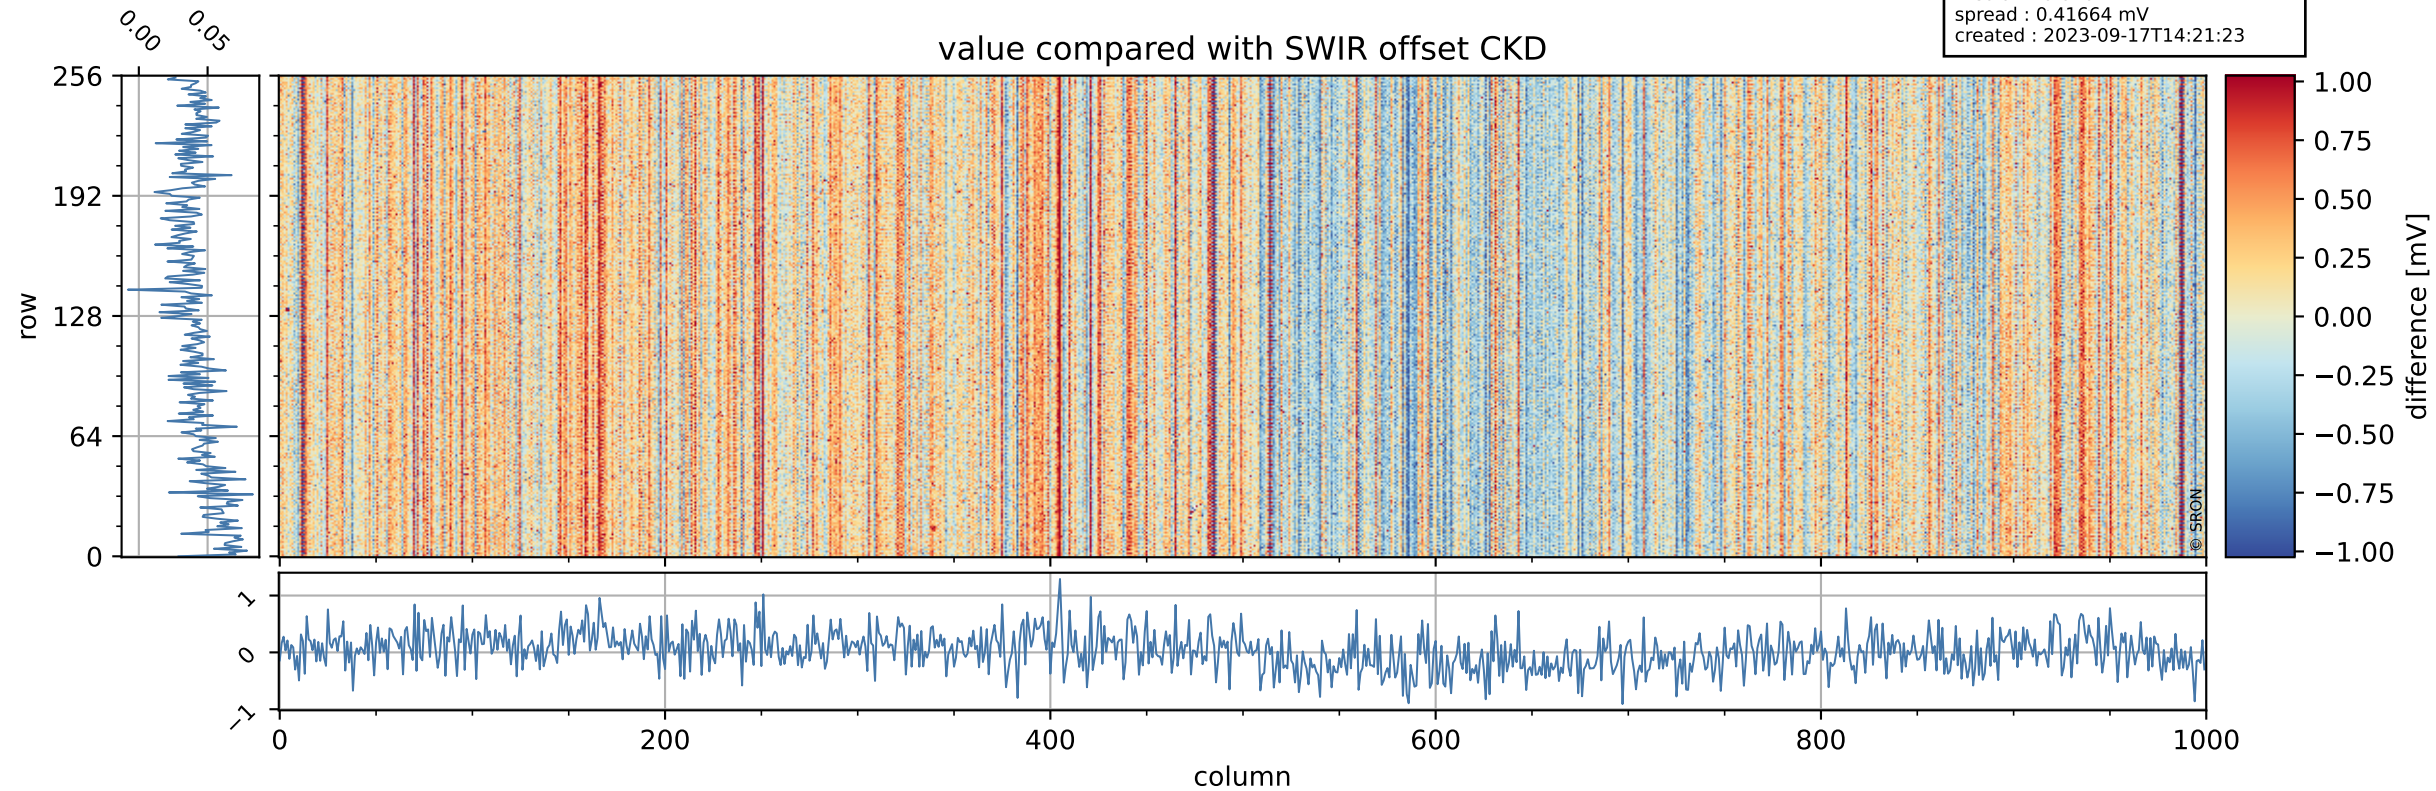

Tropomi SWIR offset (beta nominal)

orbits : 15 in [30697, 30727]
coverage : 2023-09-15 / 2023-09-17
median : 0.52605 V
spread : 0.035909 V
created : 2023-09-17T14:21:22

value detector map

Tropomi SWIR offset (beta nominal)

orbits : 15 in [30697, 30727]
coverage : 2023-09-15 / 2023-09-17
median : 30.625 μV
spread : 15.312 μV
created : 2023-09-17T14:21:23

Tropomi SWIR offset (beta nominal)

orbits : 15 in [30697, 30727]
coverage : 2023-09-15 / 2023-09-17
median : 0.040744 mV
spread : 0.41664 mV
created : 2023-09-17T14:21:23

value compared with SWIR offset CKD

Tropomi SWIR offset (beta nominal) ground-tracks of Sentinel-5P

orbits : 15 in [30697, 30727]
coverage : 2023-09-15 / 2023-09-17
created : 2023-09-17T14:21:23

Tropomi SWIR offset (beta nominal)

orbits : [1867, 30727]
coverage : 2018-02-20 / 2023-09-17
created : 2023-09-17T14:21:24

trend of detector median & temperatures