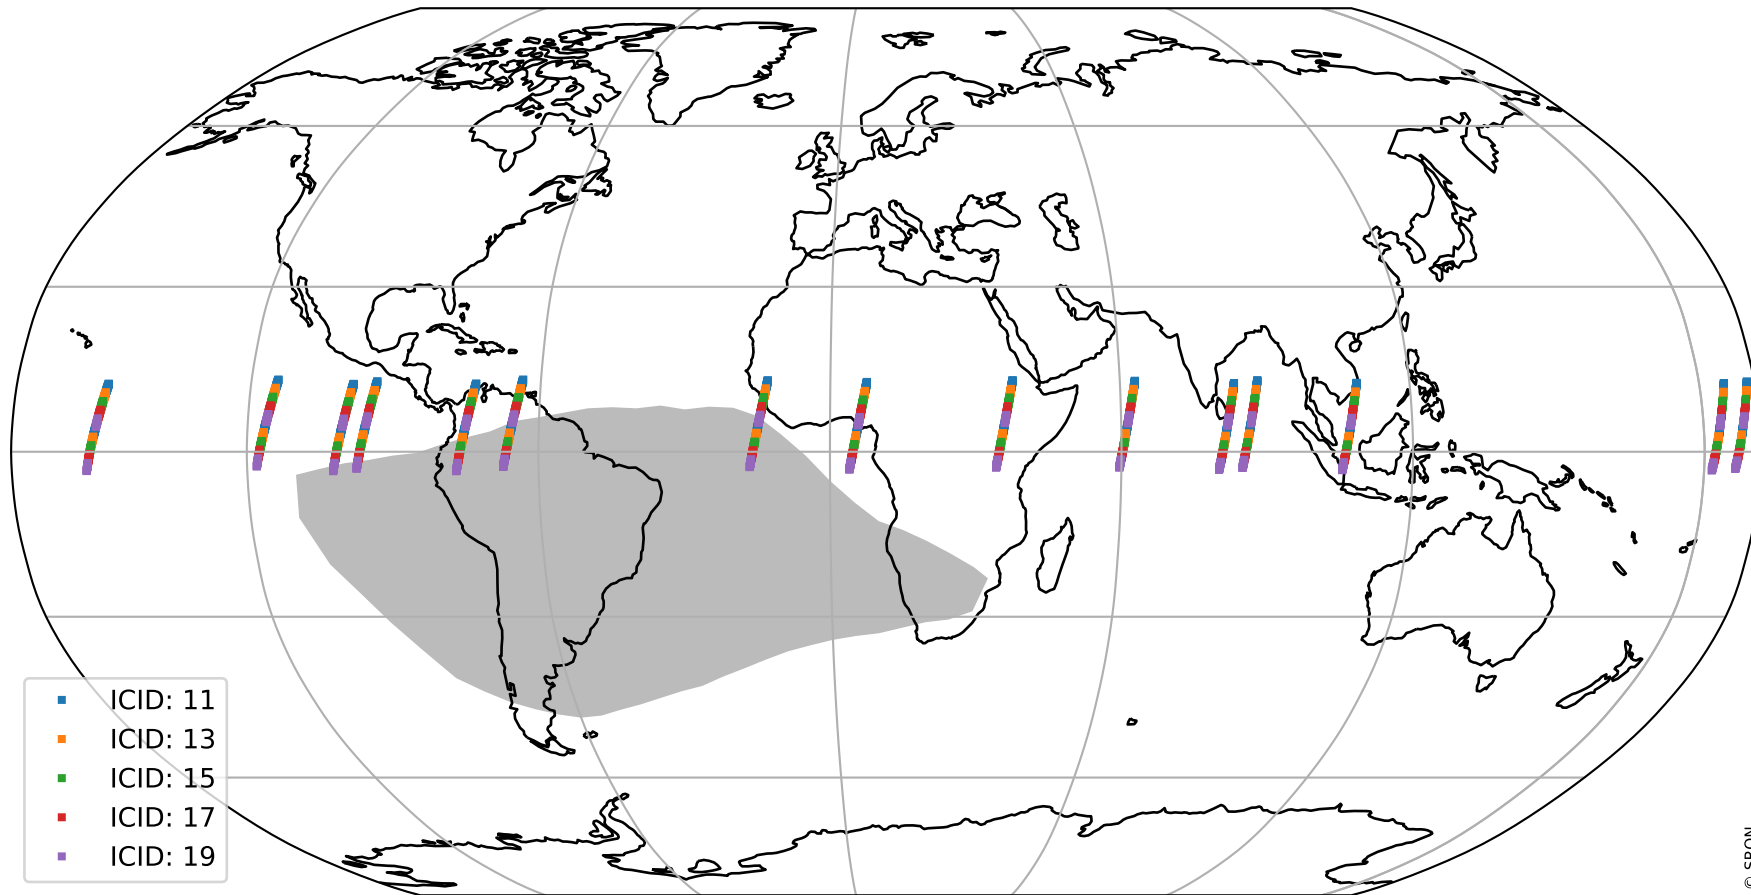

Tropomi SWIR offset (beta nominal)

orbits : 15 in [30697, 30727]
coverage : 2023-09-15 / 2023-09-17
median : 0.52605 V
spread : 0.035909 V
created : 2023-09-17T14:21:22

value detector map

Tropomi SWIR offset (beta nominal)

orbits : 15 in [30697, 30727]
coverage : 2023-09-15 / 2023-09-17
median : 30.625 μV
spread : 15.312 μV
created : 2023-09-17T14:21:23

Tropomi SWIR offset (beta nominal)

orbits : 15 in [30697, 30727]
coverage : 2023-09-15 / 2023-09-17
median : 0.040744 mV
spread : 0.41664 mV
created : 2023-09-17T14:21:23

value compared with SWIR offset CKD

Tropomi SWIR offset (beta nominal) ground-tracks of Sentinel-5P

orbits : 15 in [30697, 30727]
coverage : 2023-09-15 / 2023-09-17
created : 2023-09-17T14:21:23

Tropomi SWIR offset (beta nominal)

orbits : [1867, 30727]
coverage : 2018-02-20 / 2023-09-17
created : 2023-09-17T14:21:24

trend of detector median & temperatures