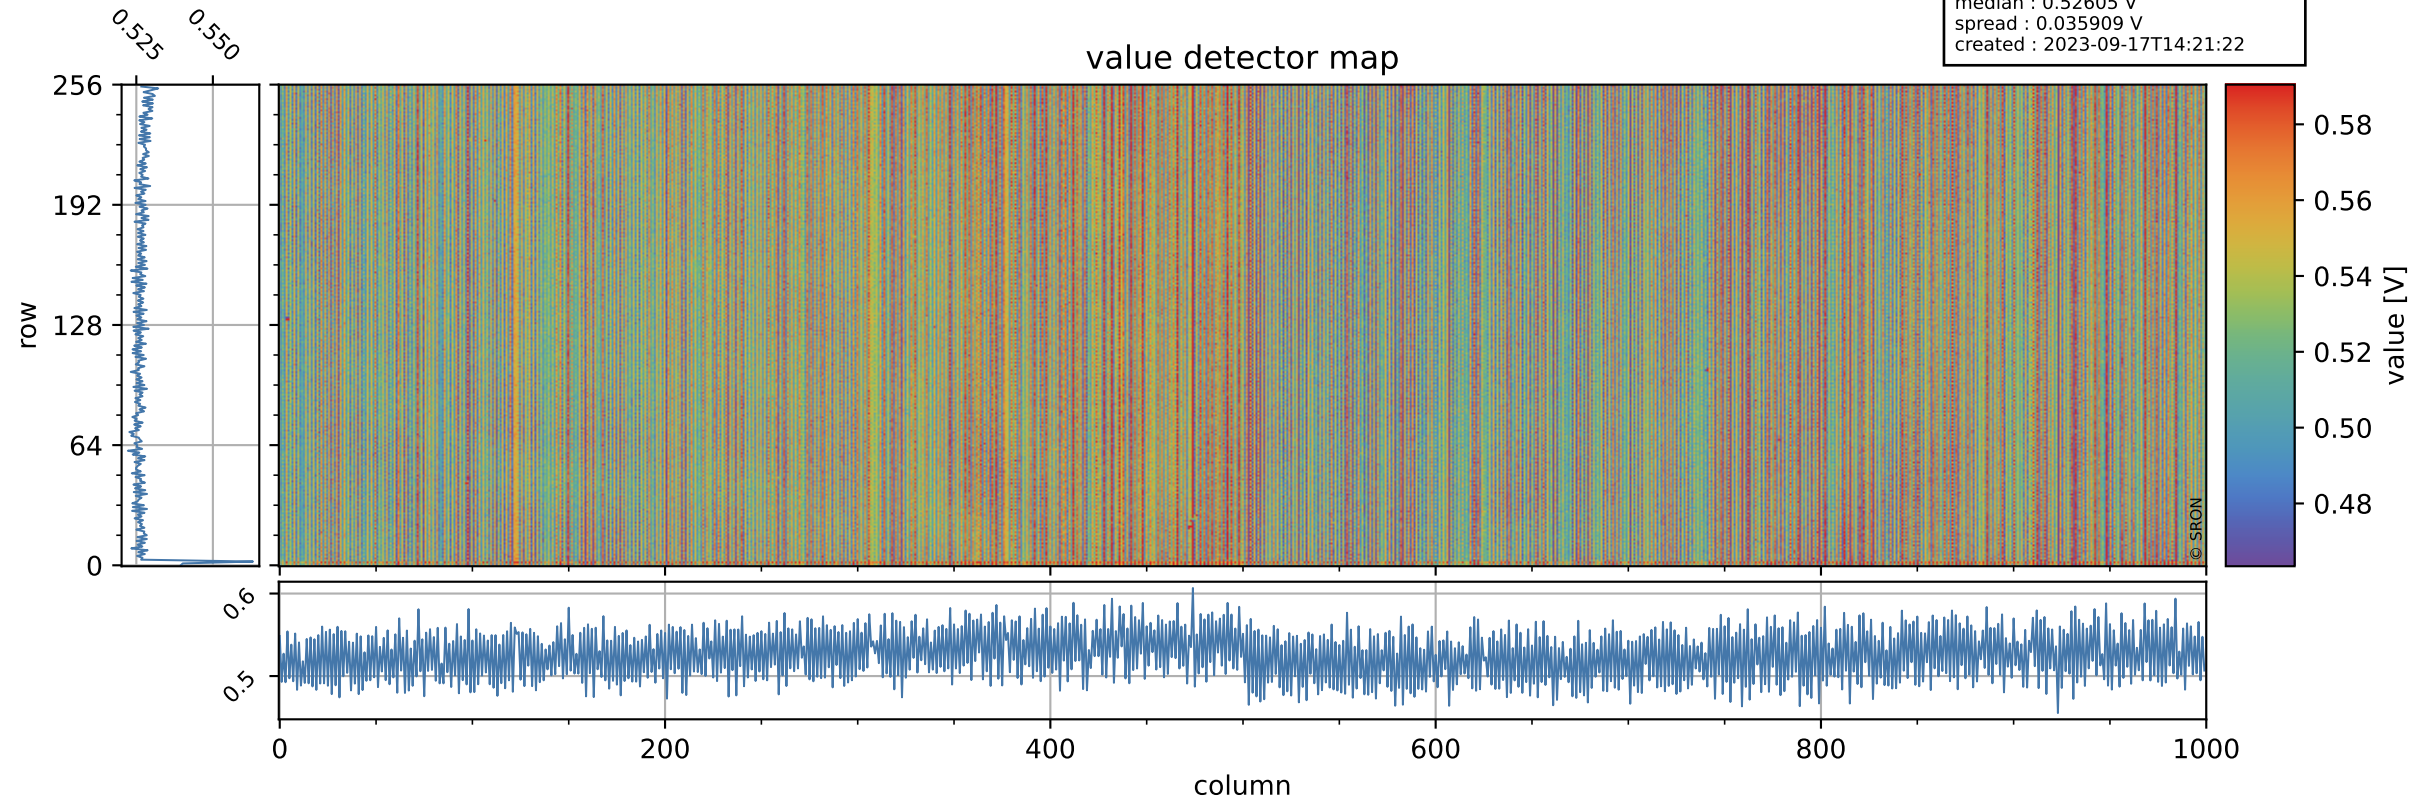

Tropomi SWIR offset (beta nominal)

orbits : 15 in [30697, 30727]
coverage : 2023-09-15 / 2023-09-17
median : 0.52605 V
spread : 0.035909 V
created : 2023-09-17T14:21:22

value detector map

Tropomi SWIR offset (beta nominal)

orbits : 15 in [30697, 30727]
coverage : 2023-09-15 / 2023-09-17
median : 30.625 μV
spread : 15.312 μV
created : 2023-09-17T14:21:23

Tropomi SWIR offset (beta nominal)

orbits : 15 in [30697, 30727]
coverage : 2023-09-15 / 2023-09-17
median : 0.040744 mV
spread : 0.41664 mV
created : 2023-09-17T14:21:23

value compared with SWIR offset CKD

Tropomi SWIR offset (beta nominal) ground-tracks of Sentinel-5P

orbits : 15 in [30697, 30727]
coverage : 2023-09-15 / 2023-09-17
created : 2023-09-17T14:21:23

Tropomi SWIR offset (beta nominal)

orbits : [1867, 30727]
coverage : 2018-02-20 / 2023-09-17
created : 2023-09-17T14:21:24

trend of detector median & temperatures