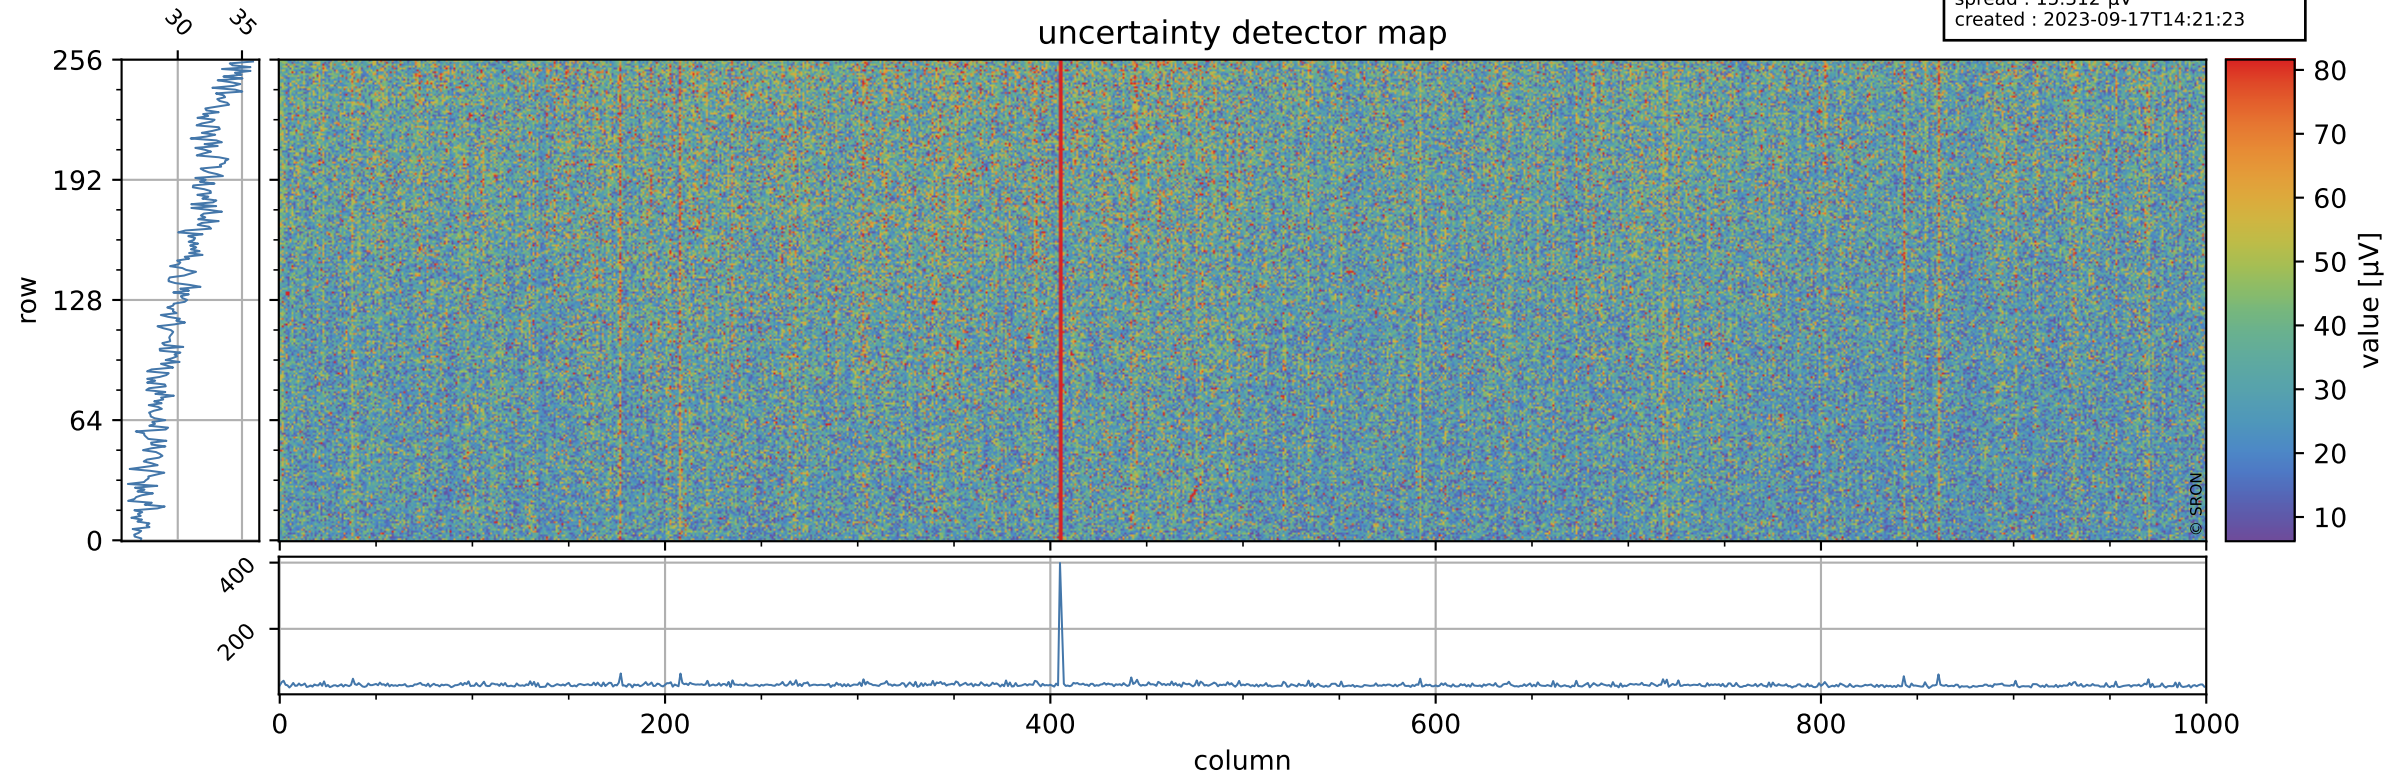

Tropomi SWIR offset (beta nominal)

orbits : 15 in [30697, 30727]
coverage : 2023-09-15 / 2023-09-17
median : 0.52605 V
spread : 0.035909 V
created : 2023-09-17T14:21:22

value detector map

Tropomi SWIR offset (beta nominal)

orbits : 15 in [30697, 30727]
coverage : 2023-09-15 / 2023-09-17
median : 30.625 μV
spread : 15.312 μV
created : 2023-09-17T14:21:23

Tropomi SWIR offset (beta nominal)

orbits : 15 in [30697, 30727]
coverage : 2023-09-15 / 2023-09-17
median : 0.040744 mV
spread : 0.41664 mV
created : 2023-09-17T14:21:23

value compared with SWIR offset CKD

Tropomi SWIR offset (beta nominal) ground-tracks of Sentinel-5P

orbits : 15 in [30697, 30727]
coverage : 2023-09-15 / 2023-09-17
created : 2023-09-17T14:21:23

Tropomi SWIR offset (beta nominal)

orbits : [1867, 30727]
coverage : 2018-02-20 / 2023-09-17
created : 2023-09-17T14:21:24

trend of detector median & temperatures