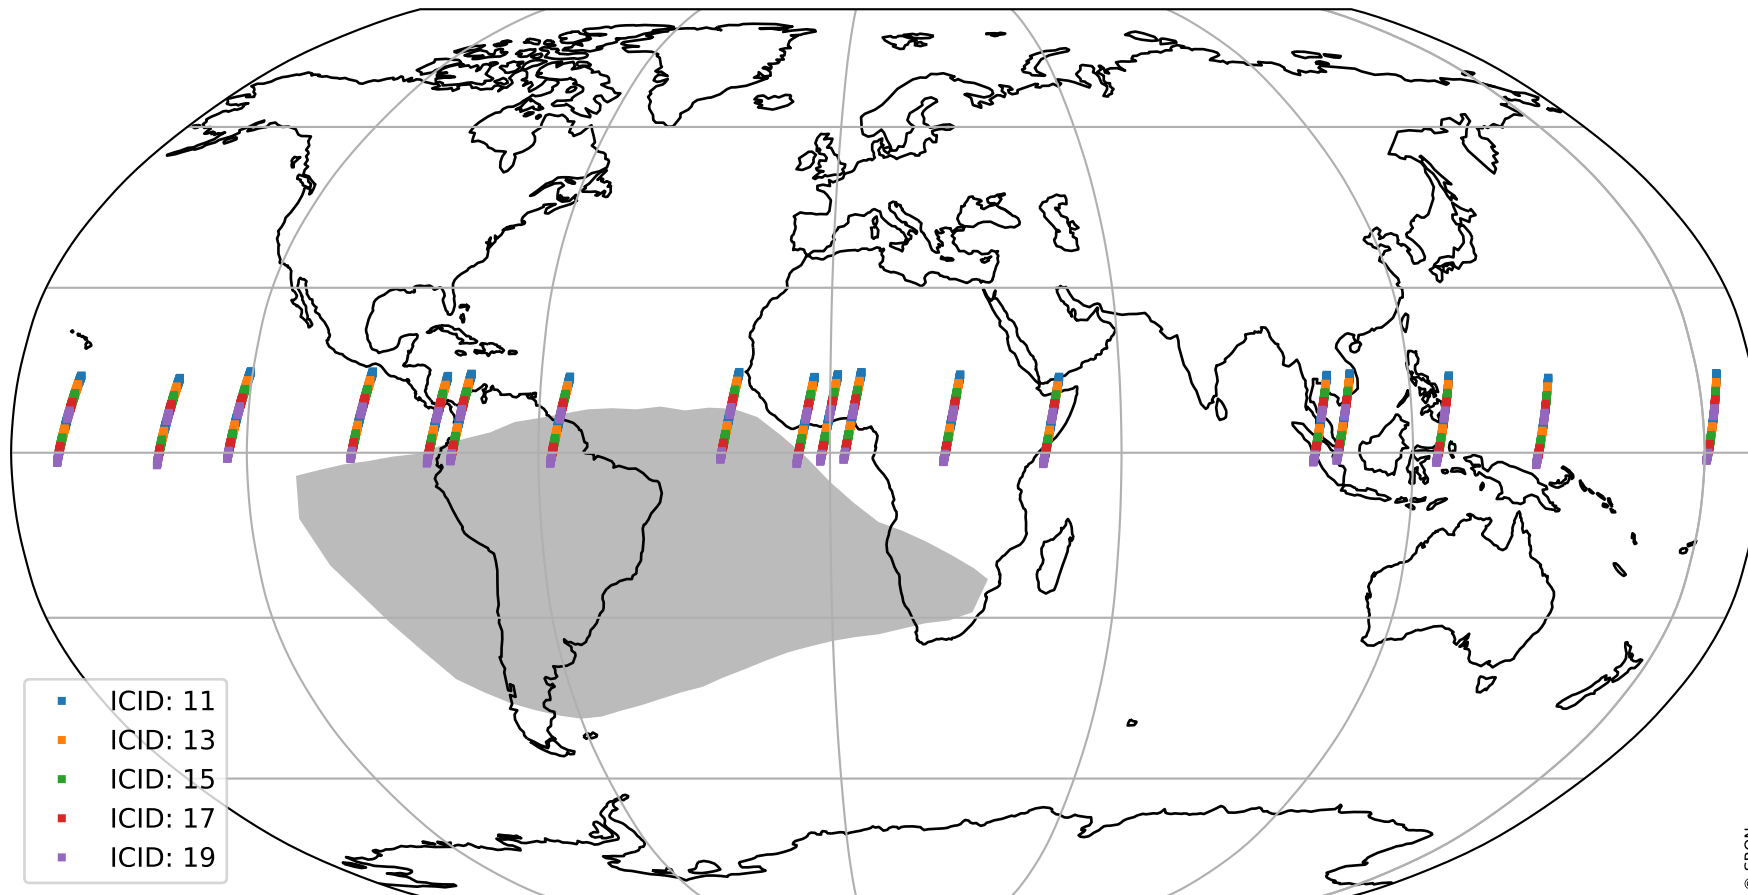

Tropomi SWIR offset (beta nominal)

orbits : 18 in [30727, 30772]
coverage : 2023-09-18 / 2023-09-21
median : 0.52605 V
spread : 0.03591 V
created : 2023-09-21T14:21:30

value detector map

Tropomi SWIR offset (beta nominal)

orbits : 18 in [30727, 30772]
coverage : 2023-09-18 / 2023-09-21
median : 29.503 μV
spread : 14.867 μV
created : 2023-09-21T14:21:31

Tropomi SWIR offset (beta nominal)

orbits : 18 in [30727, 30772]
coverage : 2023-09-18 / 2023-09-21
median : 0.044768 mV
spread : 0.41138 mV
created : 2023-09-21T14:21:31

value compared with SWIR offset CKD

Tropomi SWIR offset (beta nominal) ground-tracks of Sentinel-5P

orbits : 18 in [30727, 30772]
coverage : 2023-09-18 / 2023-09-21
created : 2023-09-21T14:21:31

Tropomi SWIR offset (beta nominal)

orbits : [1867, 30772]
coverage : 2018-02-20 / 2023-09-21
created : 2023-09-21T14:21:32

trend of detector median & temperatures