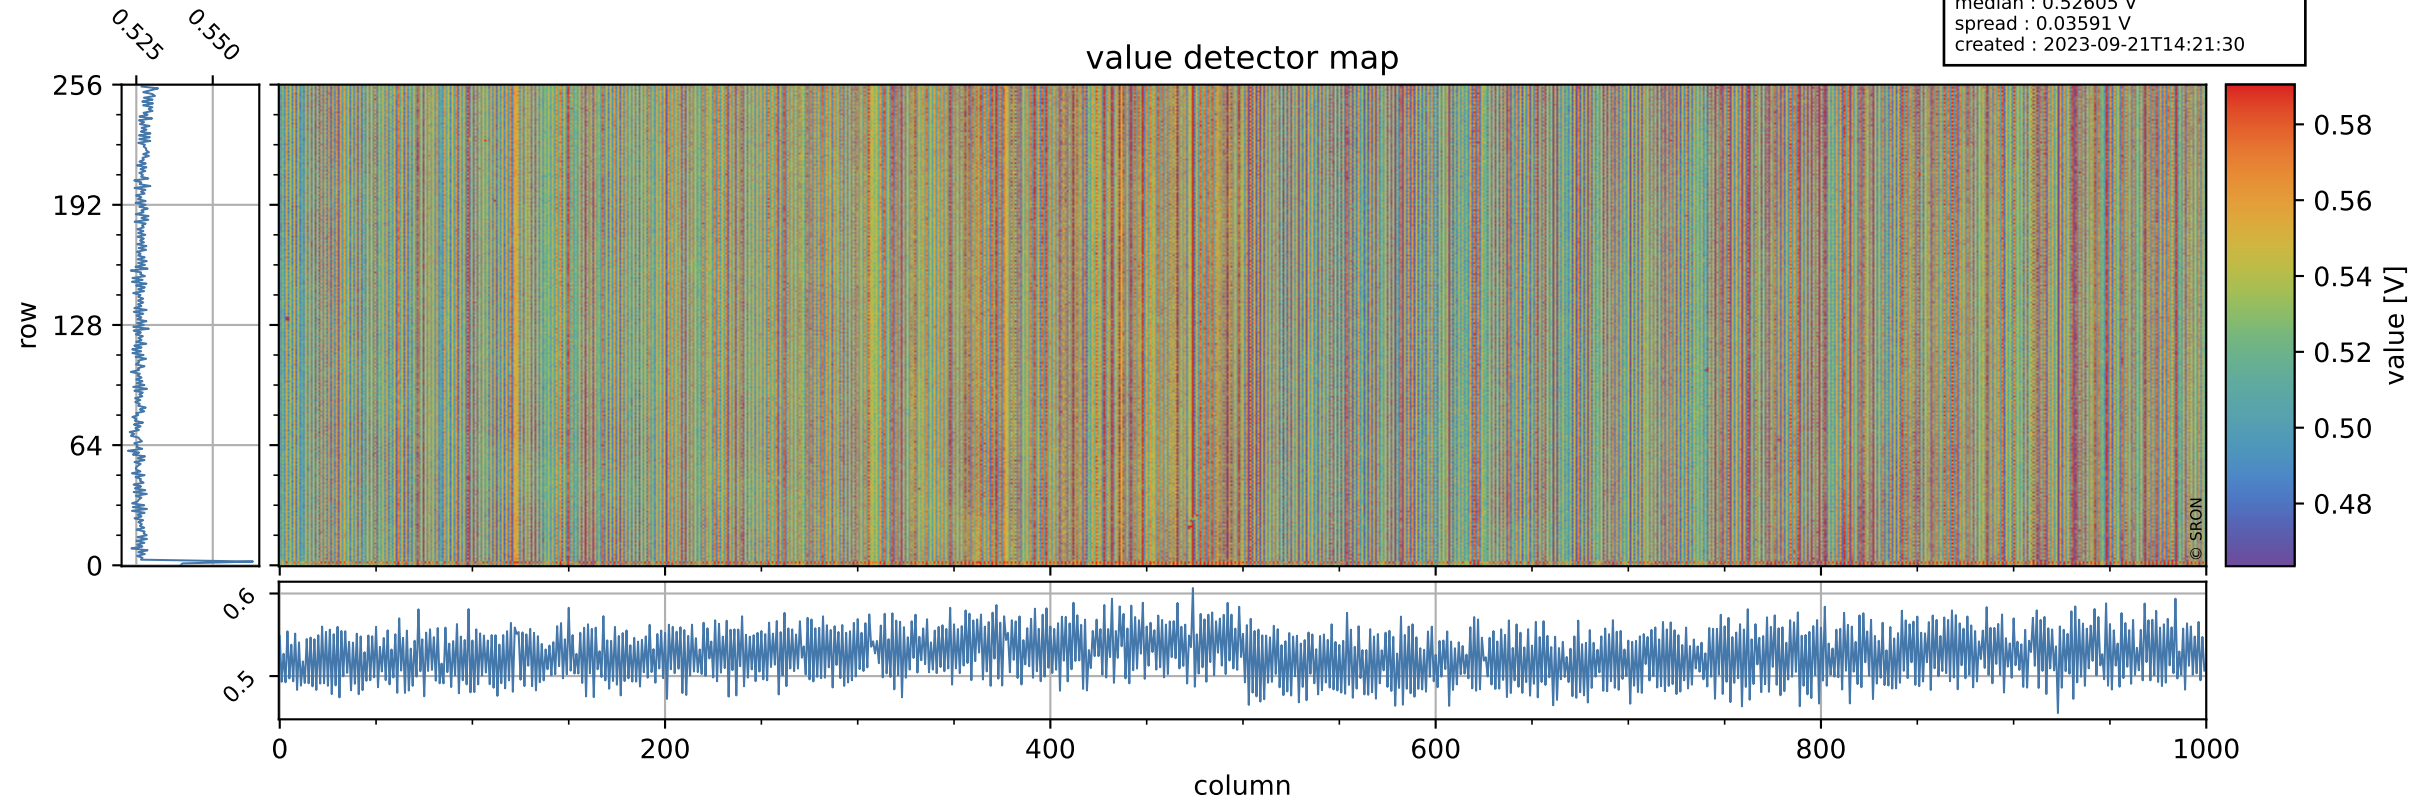

Tropomi SWIR offset (beta nominal)

orbits : 18 in [30727, 30772]
coverage : 2023-09-18 / 2023-09-21
median : 0.52605 V
spread : 0.03591 V
created : 2023-09-21T14:21:30

value detector map

Tropomi SWIR offset (beta nominal)

orbits : 18 in [30727, 30772]
coverage : 2023-09-18 / 2023-09-21
median : 29.503 μV
spread : 14.867 μV
created : 2023-09-21T14:21:31

Tropomi SWIR offset (beta nominal)

orbits : 18 in [30727, 30772]
coverage : 2023-09-18 / 2023-09-21
median : 0.044768 mV
spread : 0.41138 mV
created : 2023-09-21T14:21:31

value compared with SWIR offset CKD

Tropomi SWIR offset (beta nominal) ground-tracks of Sentinel-5P

orbits : 18 in [30727, 30772]
coverage : 2023-09-18 / 2023-09-21
created : 2023-09-21T14:21:31

Tropomi SWIR offset (beta nominal)

orbits : [1867, 30772]
coverage : 2018-02-20 / 2023-09-21
created : 2023-09-21T14:21:32

trend of detector median & temperatures