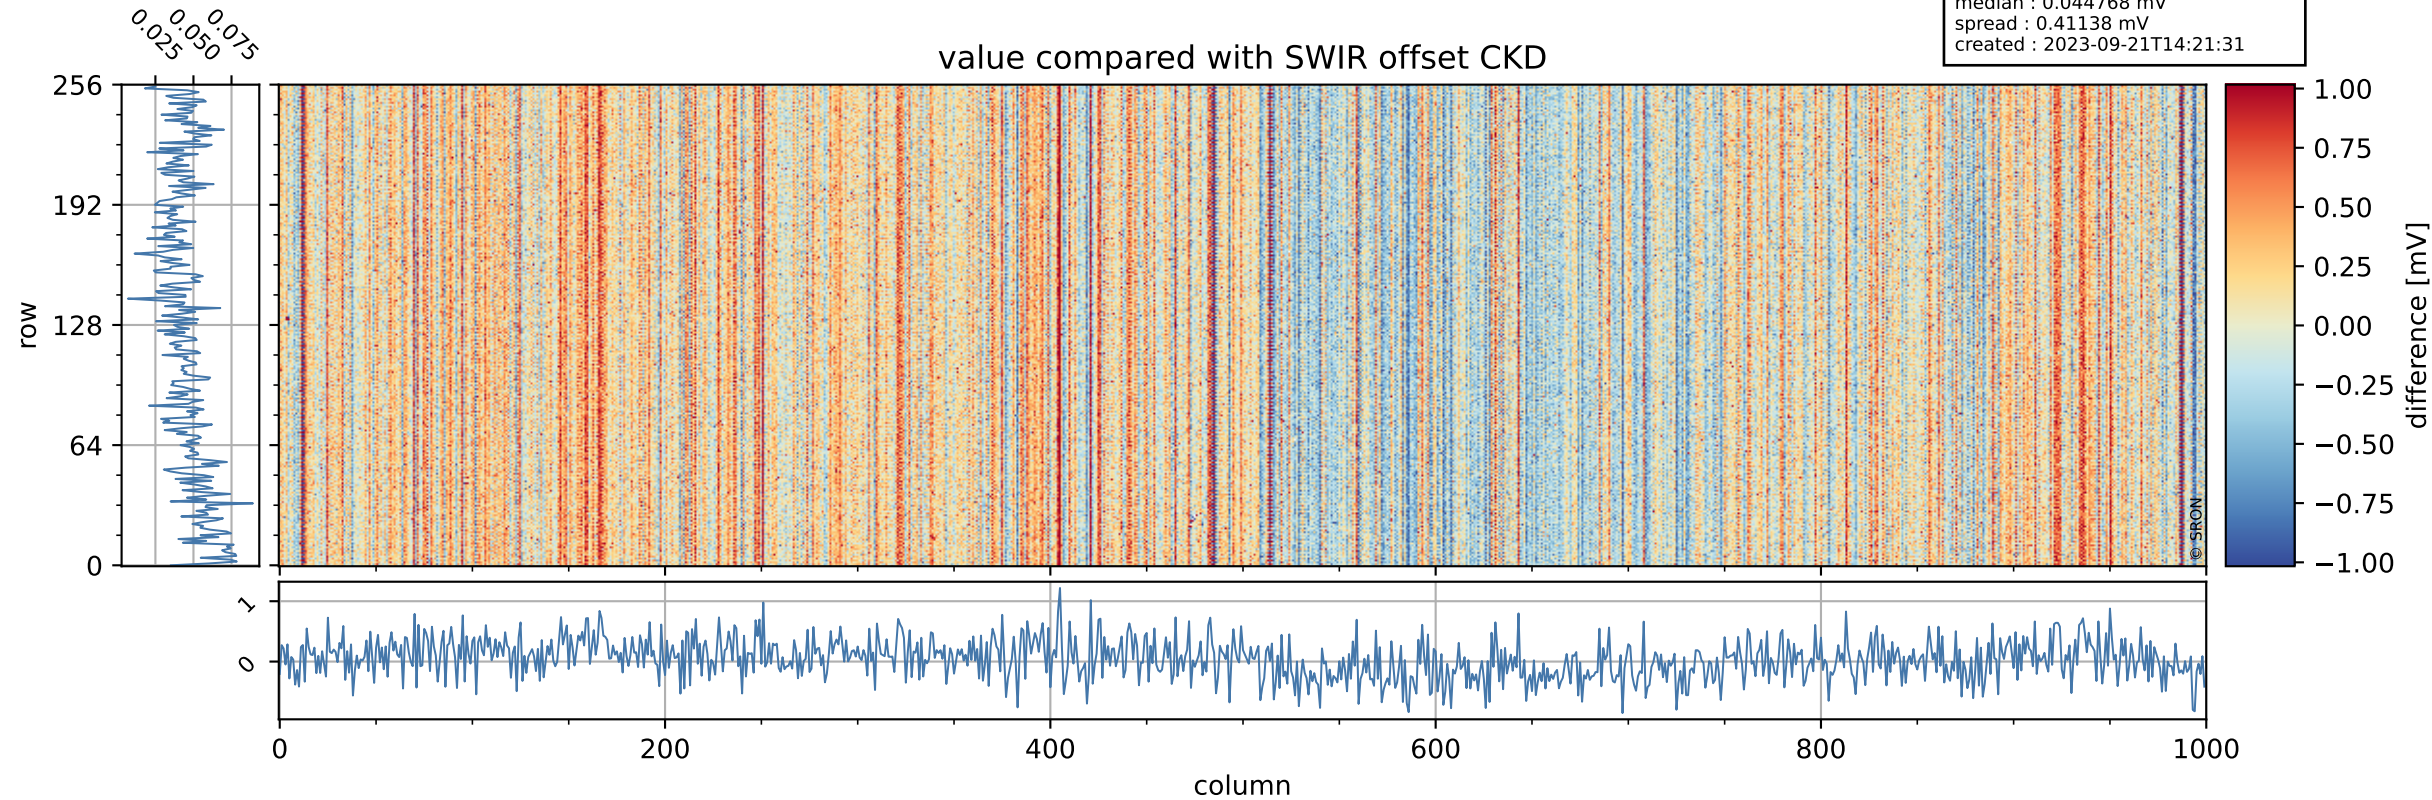

Tropomi SWIR offset (beta nominal)

orbits : 18 in [30727, 30772]
coverage : 2023-09-18 / 2023-09-21
median : 0.52605 V
spread : 0.03591 V
created : 2023-09-21T14:21:30

value detector map

Tropomi SWIR offset (beta nominal)

orbits : 18 in [30727, 30772]
coverage : 2023-09-18 / 2023-09-21
median : 29.503 μV
spread : 14.867 μV
created : 2023-09-21T14:21:31

Tropomi SWIR offset (beta nominal)

orbits : 18 in [30727, 30772]
coverage : 2023-09-18 / 2023-09-21
median : 0.044768 mV
spread : 0.41138 mV
created : 2023-09-21T14:21:31

value compared with SWIR offset CKD

Tropomi SWIR offset (beta nominal) ground-tracks of Sentinel-5P

orbits : 18 in [30727, 30772]
coverage : 2023-09-18 / 2023-09-21
created : 2023-09-21T14:21:31

Tropomi SWIR offset (beta nominal)

orbits : [1867, 30772]
coverage : 2018-02-20 / 2023-09-21
created : 2023-09-21T14:21:32

trend of detector median & temperatures