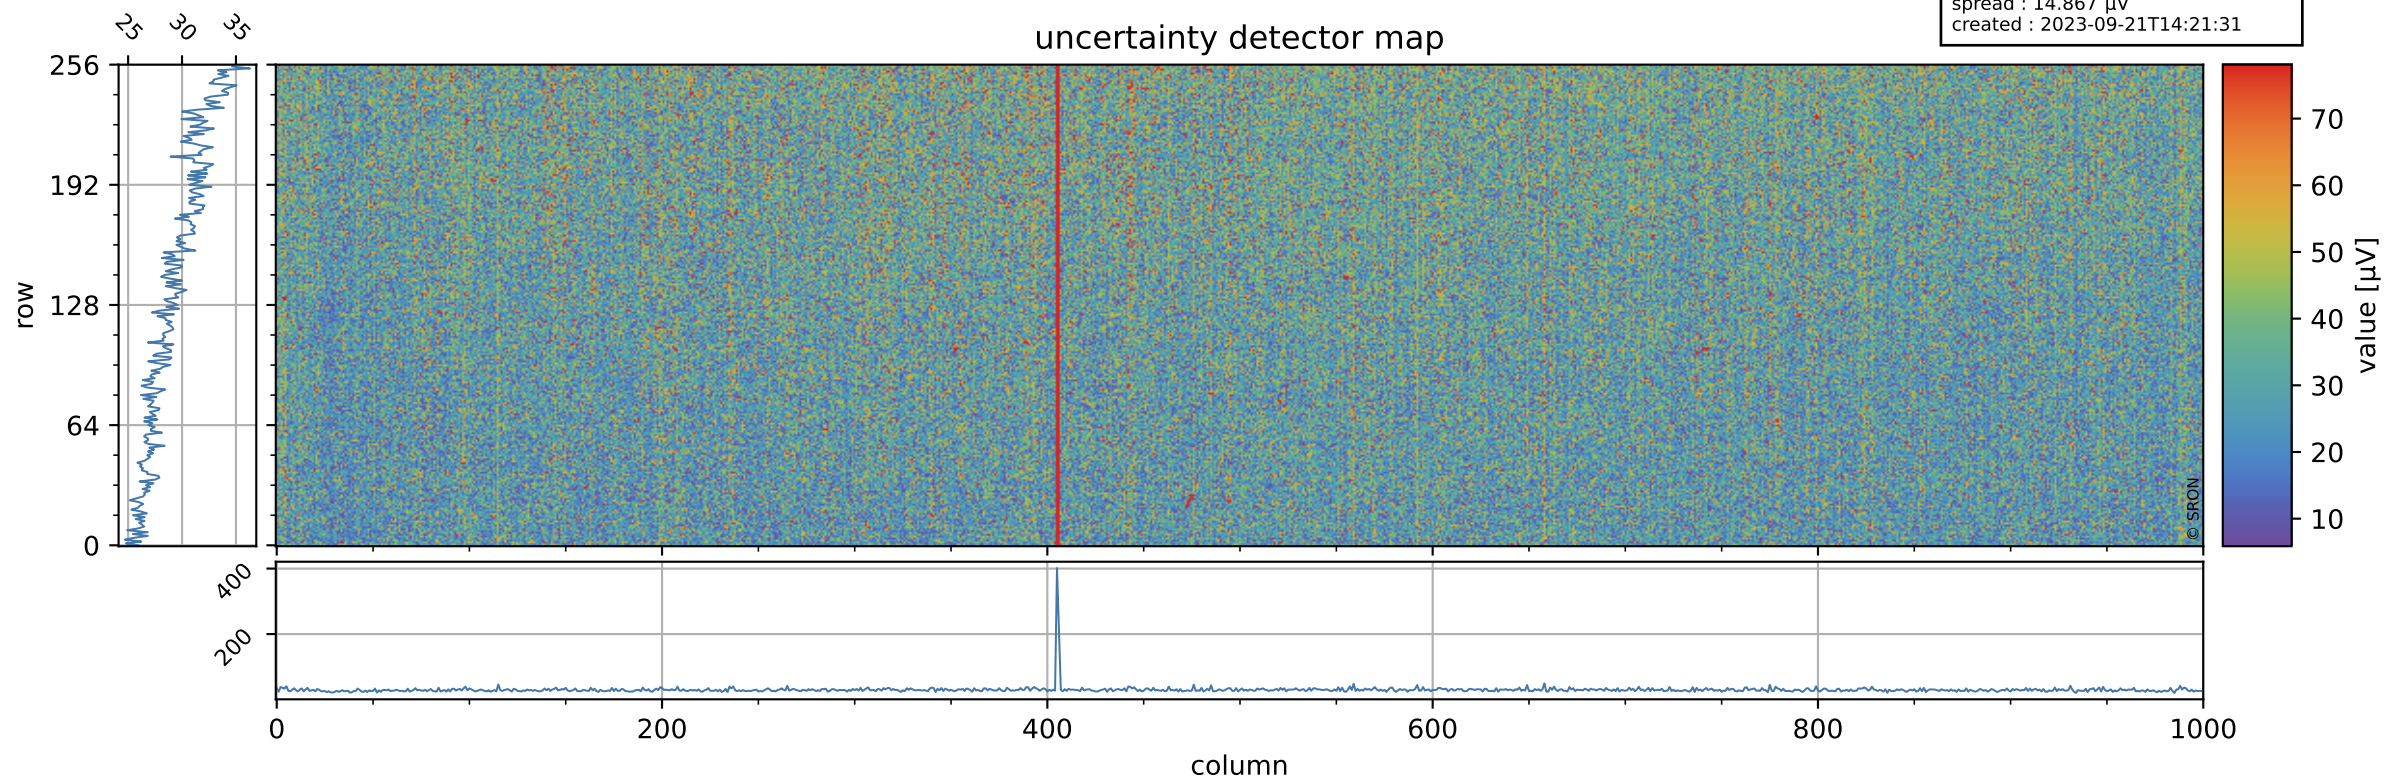

Tropomi SWIR offset (beta nominal)

orbits : 18 in [30727, 30772]
coverage : 2023-09-18 / 2023-09-21
median : 0.52605 V
spread : 0.03591 V
created : 2023-09-21T14:21:30

value detector map

Tropomi SWIR offset (beta nominal)

orbits : 18 in [30727, 30772]
coverage : 2023-09-18 / 2023-09-21
median : 29.503 μV
spread : 14.867 μV
created : 2023-09-21T14:21:31

Tropomi SWIR offset (beta nominal)

orbits : 18 in [30727, 30772]
coverage : 2023-09-18 / 2023-09-21
median : 0.044768 mV
spread : 0.41138 mV
created : 2023-09-21T14:21:31

value compared with SWIR offset CKD

Tropomi SWIR offset (beta nominal) ground-tracks of Sentinel-5P

orbits : 18 in [30727, 30772]
coverage : 2023-09-18 / 2023-09-21
created : 2023-09-21T14:21:31

Tropomi SWIR offset (beta nominal)

orbits : [1867, 30772]
coverage : 2018-02-20 / 2023-09-21
created : 2023-09-21T14:21:32

trend of detector median & temperatures