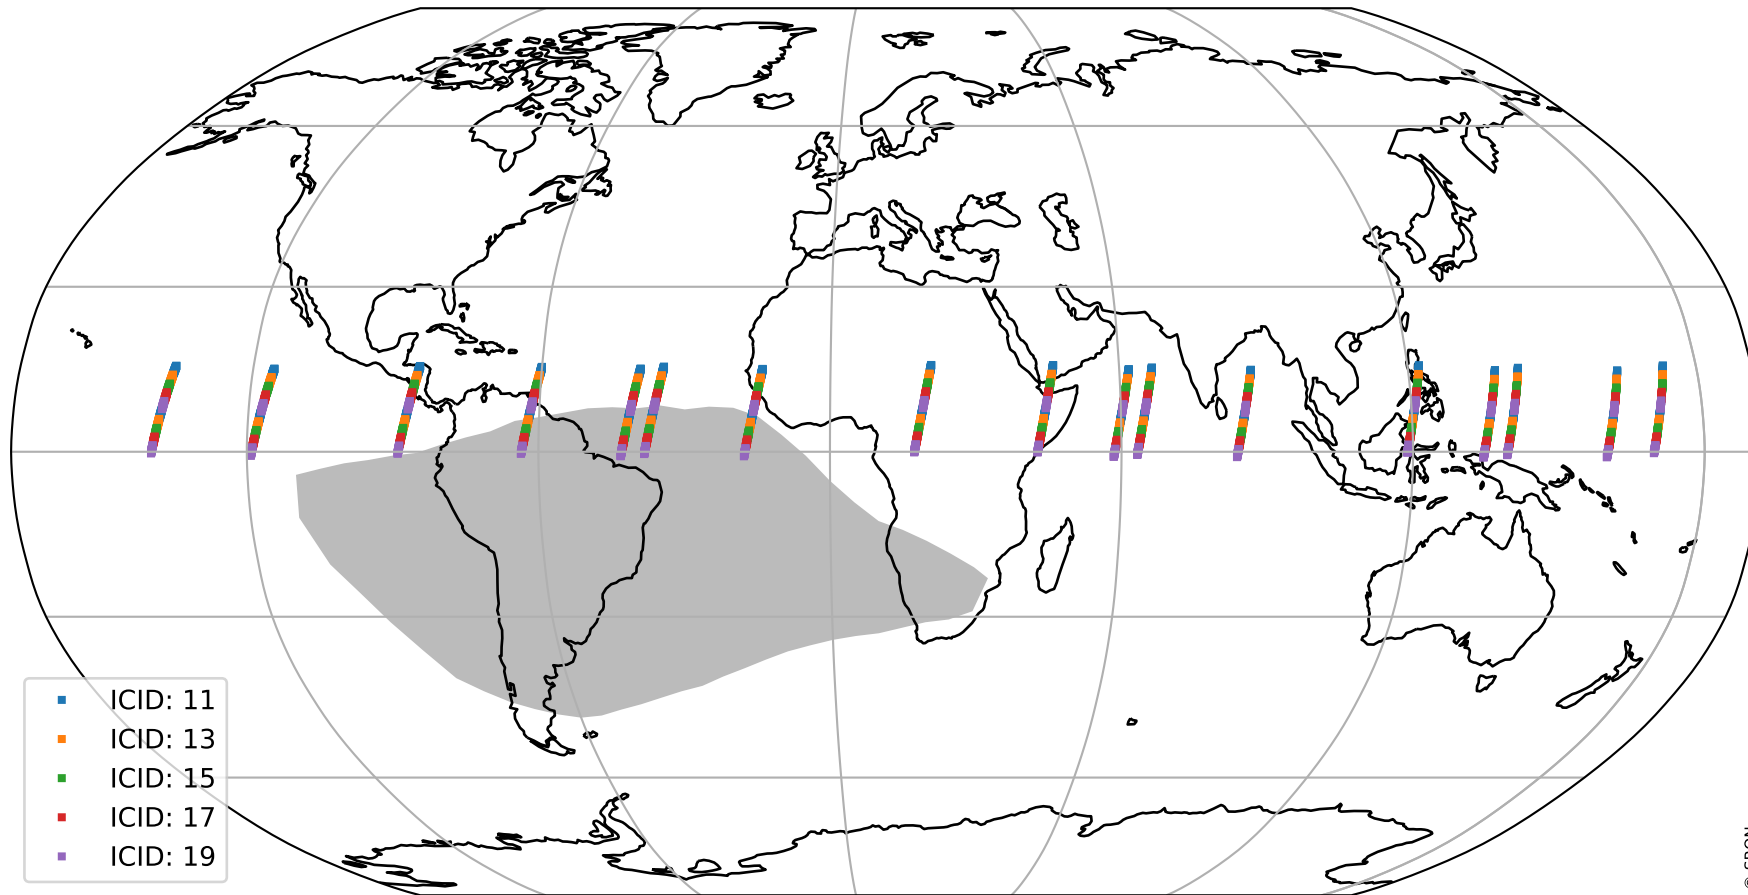

Tropomi SWIR offset (beta nominal)

orbits : 17 in [30772, 30817]
coverage : 2023-09-21 / 2023-09-24
median : 0.52606 V
spread : 0.035908 V
created : 2023-09-24T04:21:26

value detector map

Tropomi SWIR offset (beta nominal)

orbits : 17 in [30772, 30817]
coverage : 2023-09-21 / 2023-09-24
median : 30.452 μV
spread : 15.293 μV
created : 2023-09-24T04:21:26

Tropomi SWIR offset (beta nominal)

orbits : 17 in [30772, 30817]
coverage : 2023-09-21 / 2023-09-24
median : 0.046762 mV
spread : 0.41367 mV
created : 2023-09-24T04:21:26

value compared with SWIR offset CKD

Tropomi SWIR offset (beta nominal) ground-tracks of Sentinel-5P

orbits : 17 in [30772, 30817]
coverage : 2023-09-21 / 2023-09-24
created : 2023-09-24T04:21:26

Tropomi SWIR offset (beta nominal)

orbits : [1867, 30817]
coverage : 2018-02-20 / 2023-09-24
created : 2023-09-24T04:21:27

trend of detector median & temperatures