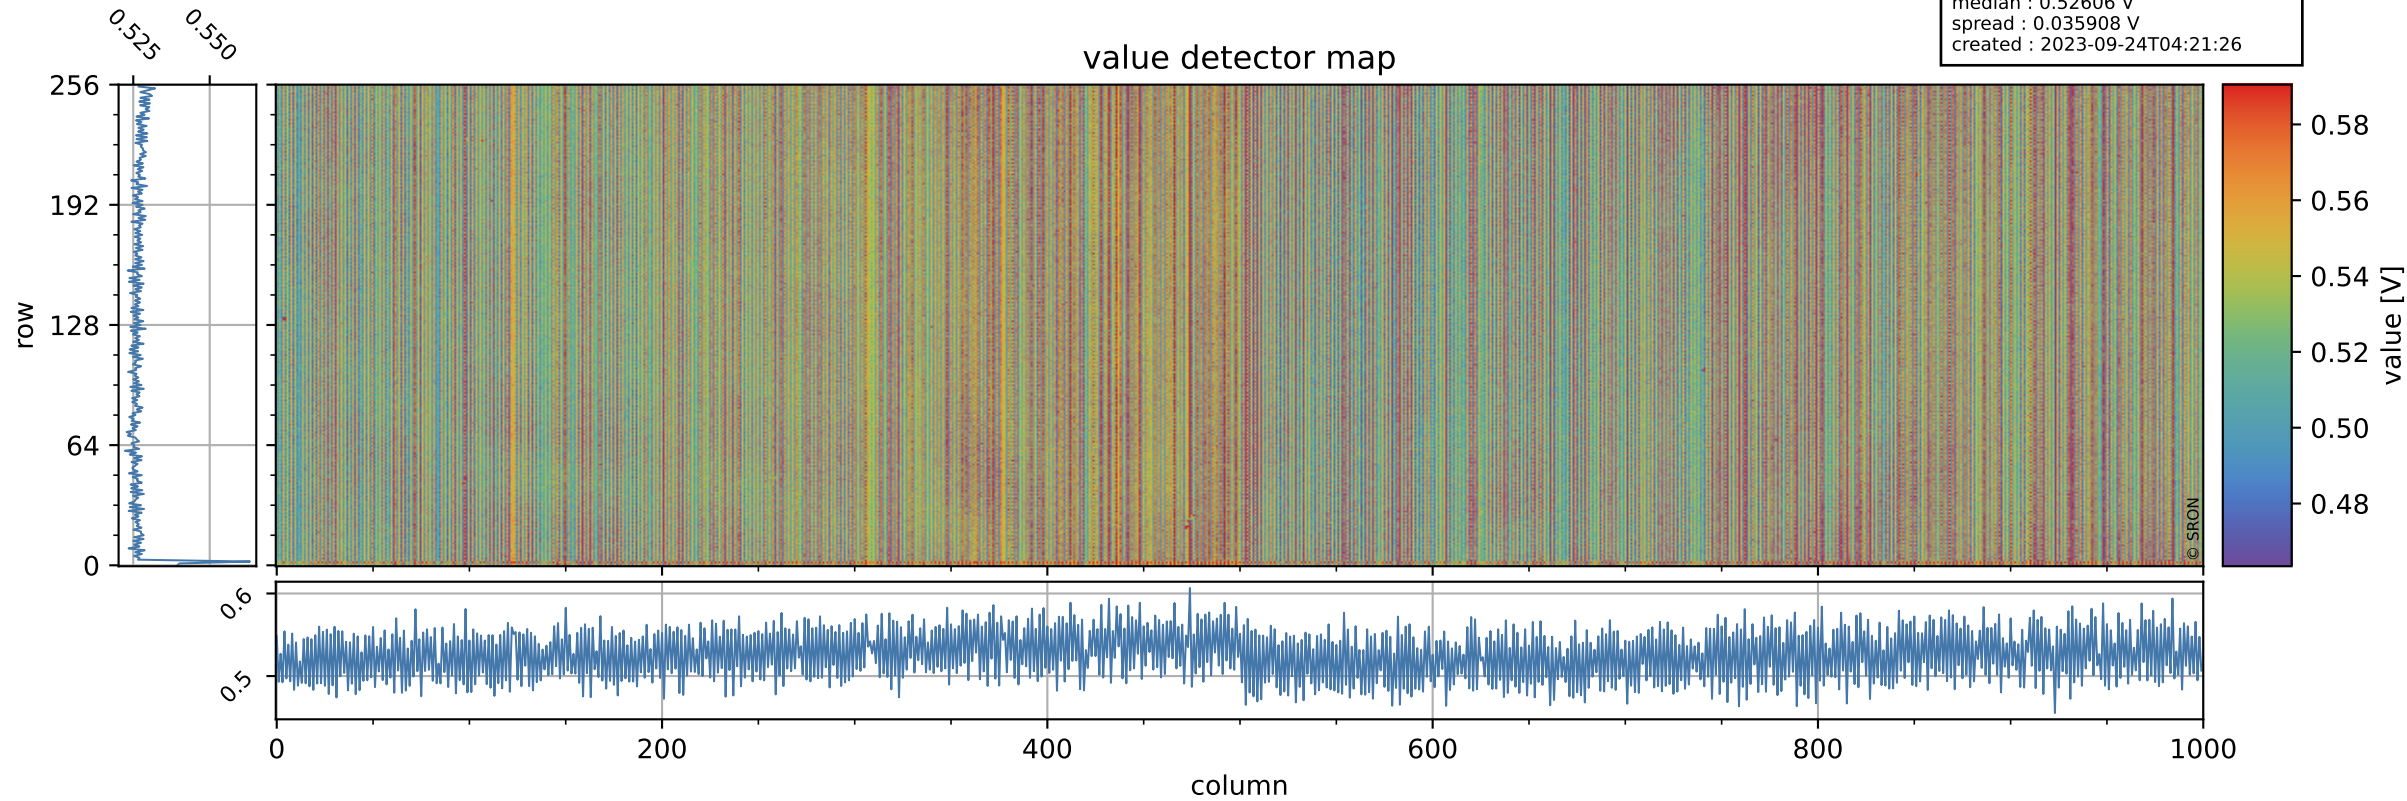

Tropomi SWIR offset (beta nominal)

orbits : 17 in [30772, 30817]
coverage : 2023-09-21 / 2023-09-24
median : 0.52606 V
spread : 0.035908 V
created : 2023-09-24T04:21:26

value detector map

Tropomi SWIR offset (beta nominal)

orbits : 17 in [30772, 30817]
coverage : 2023-09-21 / 2023-09-24
median : 30.452 μV
spread : 15.293 μV
created : 2023-09-24T04:21:26

Tropomi SWIR offset (beta nominal)

orbits : 17 in [30772, 30817]
coverage : 2023-09-21 / 2023-09-24
median : 0.046762 mV
spread : 0.41367 mV
created : 2023-09-24T04:21:26

value compared with SWIR offset CKD

Tropomi SWIR offset (beta nominal) ground-tracks of Sentinel-5P

orbits : 17 in [30772, 30817]
coverage : 2023-09-21 / 2023-09-24
created : 2023-09-24T04:21:26

Tropomi SWIR offset (beta nominal)

orbits : [1867, 30817]
coverage : 2018-02-20 / 2023-09-24
created : 2023-09-24T04:21:27

trend of detector median & temperatures