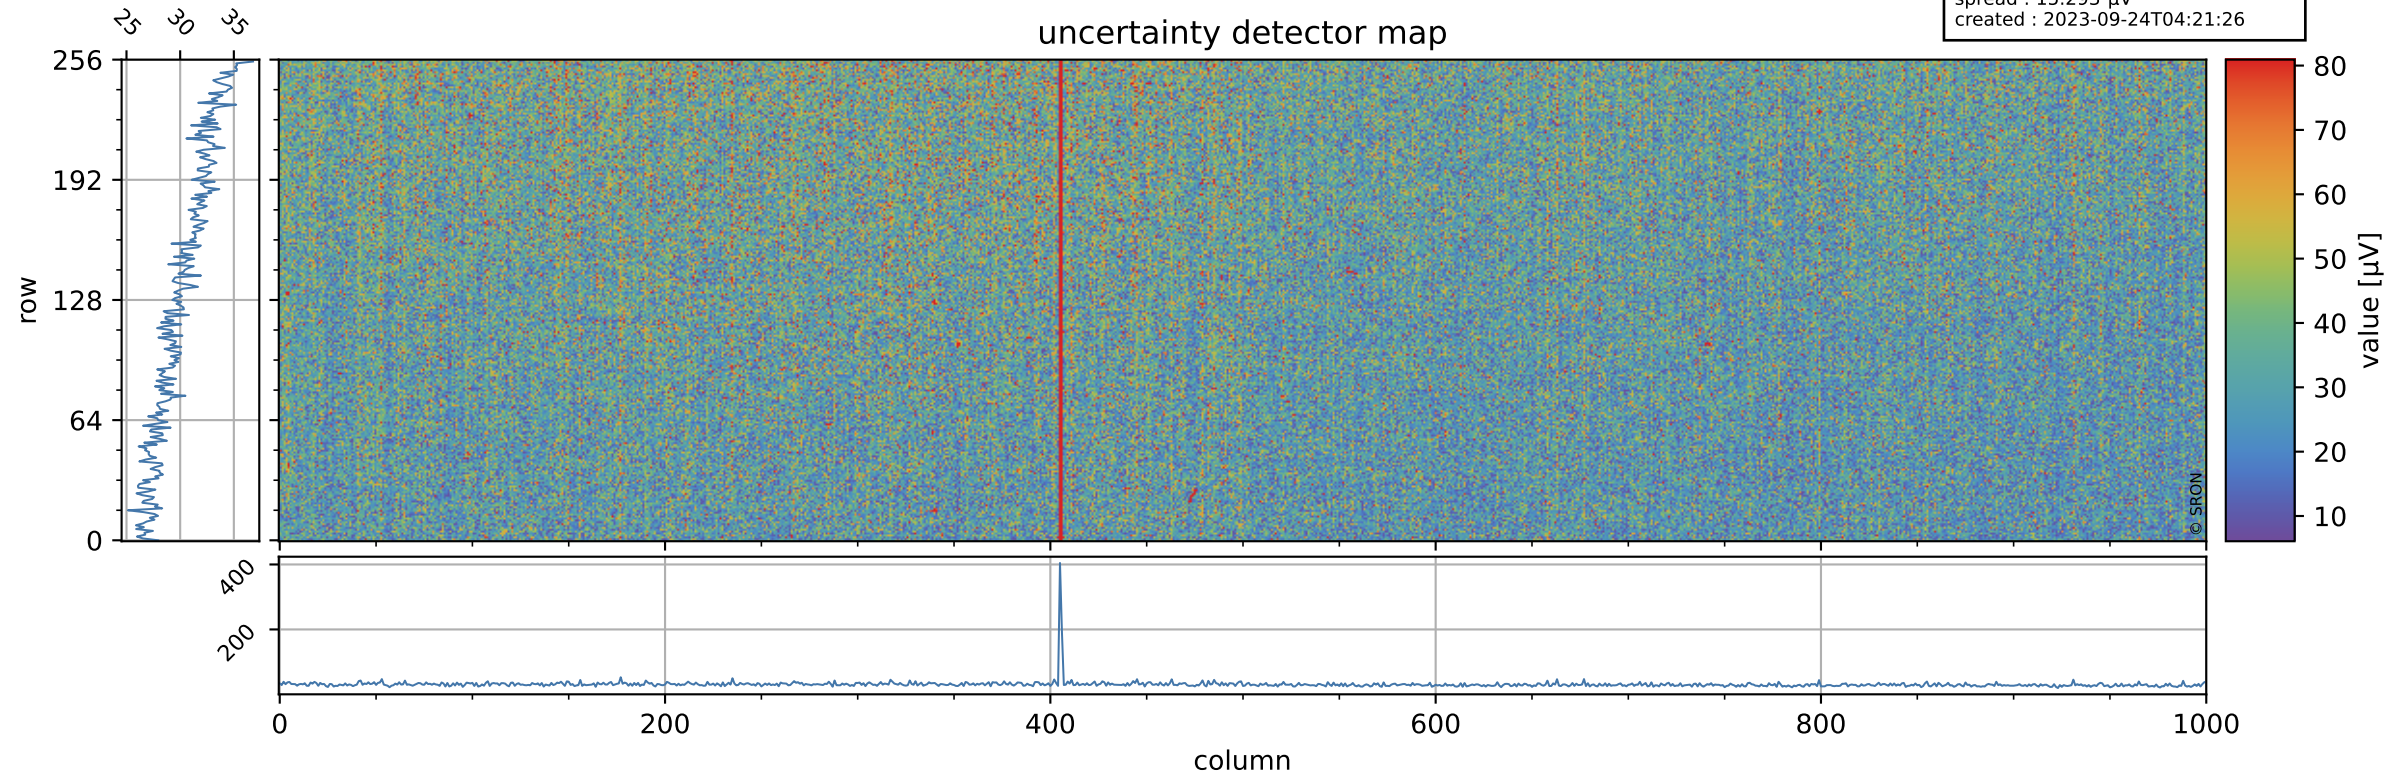

Tropomi SWIR offset (beta nominal)

orbits : 17 in [30772, 30817]
coverage : 2023-09-21 / 2023-09-24
median : 0.52606 V
spread : 0.035908 V
created : 2023-09-24T04:21:26

value detector map

Tropomi SWIR offset (beta nominal)

orbits : 17 in [30772, 30817]
coverage : 2023-09-21 / 2023-09-24
median : 30.452 μV
spread : 15.293 μV
created : 2023-09-24T04:21:26

Tropomi SWIR offset (beta nominal)

orbits : 17 in [30772, 30817]
coverage : 2023-09-21 / 2023-09-24
median : 0.046762 mV
spread : 0.41367 mV
created : 2023-09-24T04:21:26

value compared with SWIR offset CKD

Tropomi SWIR offset (beta nominal) ground-tracks of Sentinel-5P

orbits : 17 in [30772, 30817]
coverage : 2023-09-21 / 2023-09-24
created : 2023-09-24T04:21:26

Tropomi SWIR offset (beta nominal)

orbits : [1867, 30817]
coverage : 2018-02-20 / 2023-09-24
created : 2023-09-24T04:21:27

trend of detector median & temperatures