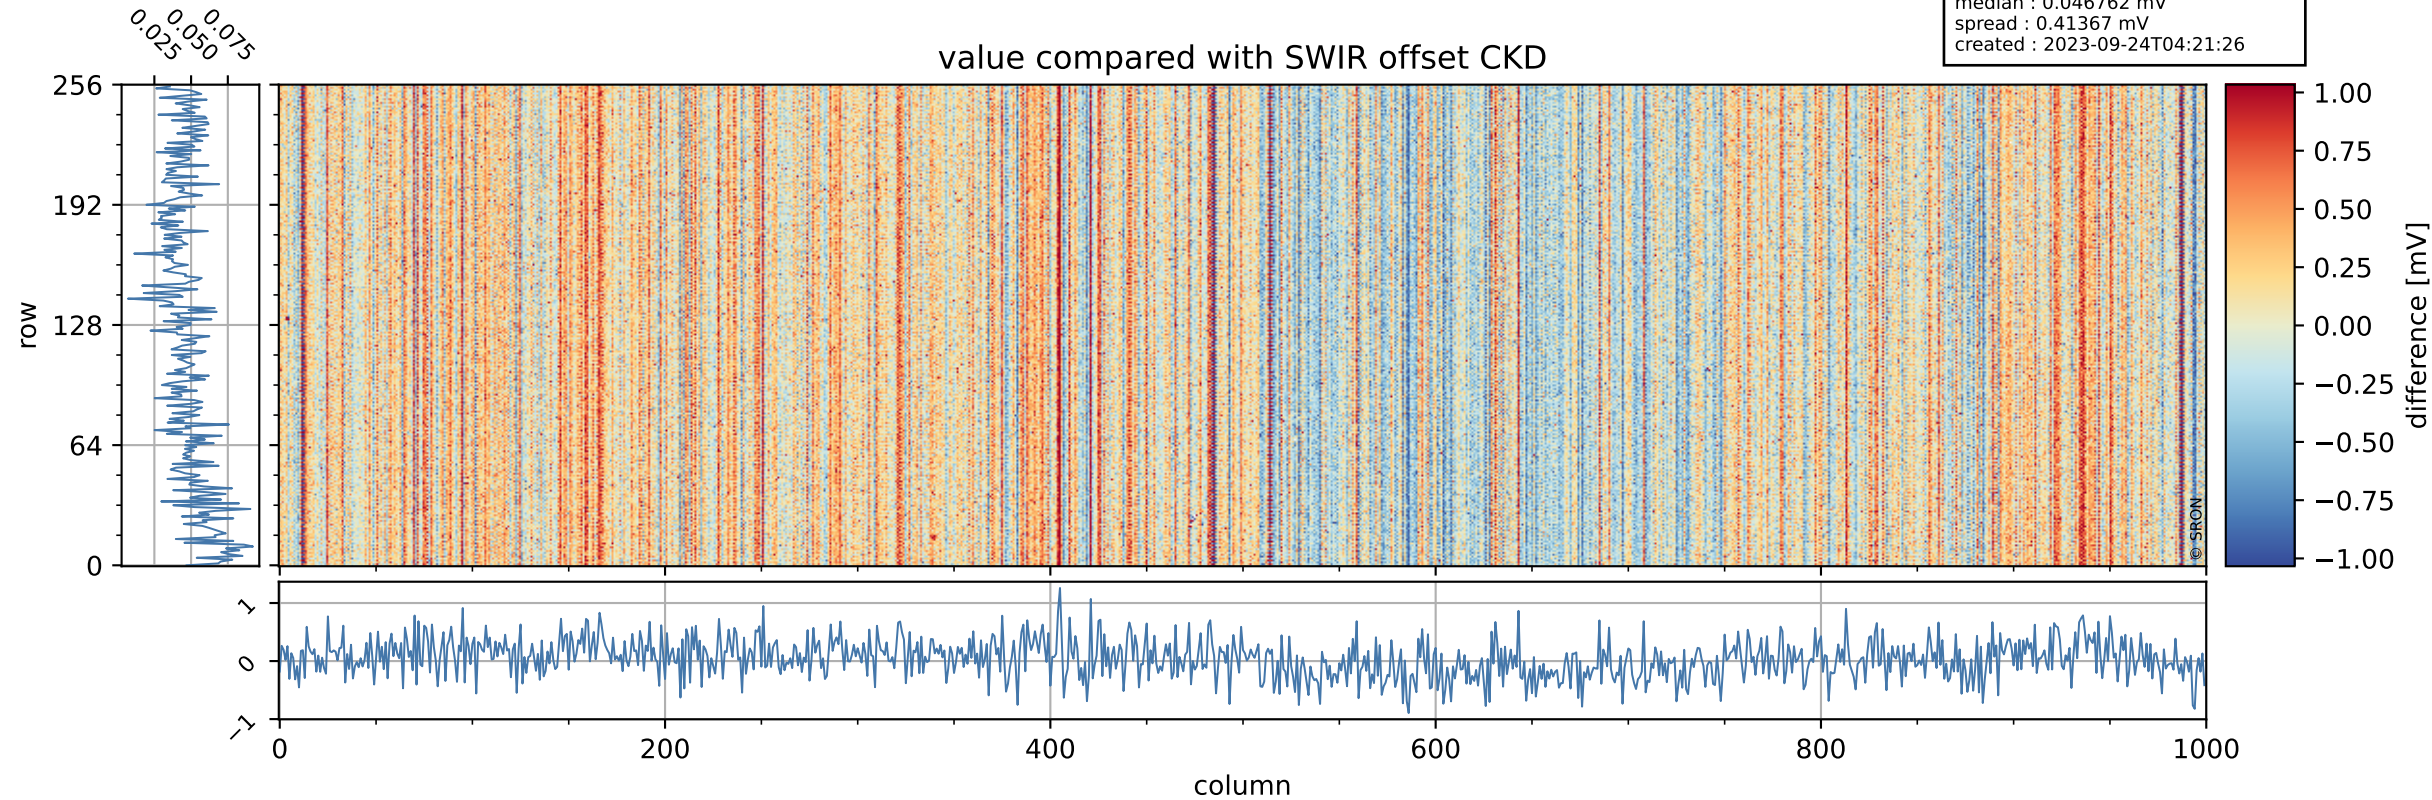

Tropomi SWIR offset (beta nominal)

orbits : 17 in [30772, 30817]
coverage : 2023-09-21 / 2023-09-24
median : 0.52606 V
spread : 0.035908 V
created : 2023-09-24T04:21:26

value detector map

Tropomi SWIR offset (beta nominal)

orbits : 17 in [30772, 30817]
coverage : 2023-09-21 / 2023-09-24
median : 30.452 μV
spread : 15.293 μV
created : 2023-09-24T04:21:26

Tropomi SWIR offset (beta nominal)

orbits : 17 in [30772, 30817]
coverage : 2023-09-21 / 2023-09-24
median : 0.046762 mV
spread : 0.41367 mV
created : 2023-09-24T04:21:26

value compared with SWIR offset CKD

Tropomi SWIR offset (beta nominal) ground-tracks of Sentinel-5P

orbits : 17 in [30772, 30817]
coverage : 2023-09-21 / 2023-09-24
created : 2023-09-24T04:21:26

Tropomi SWIR offset (beta nominal)

orbits : [1867, 30817]
coverage : 2018-02-20 / 2023-09-24
created : 2023-09-24T04:21:27

trend of detector median & temperatures