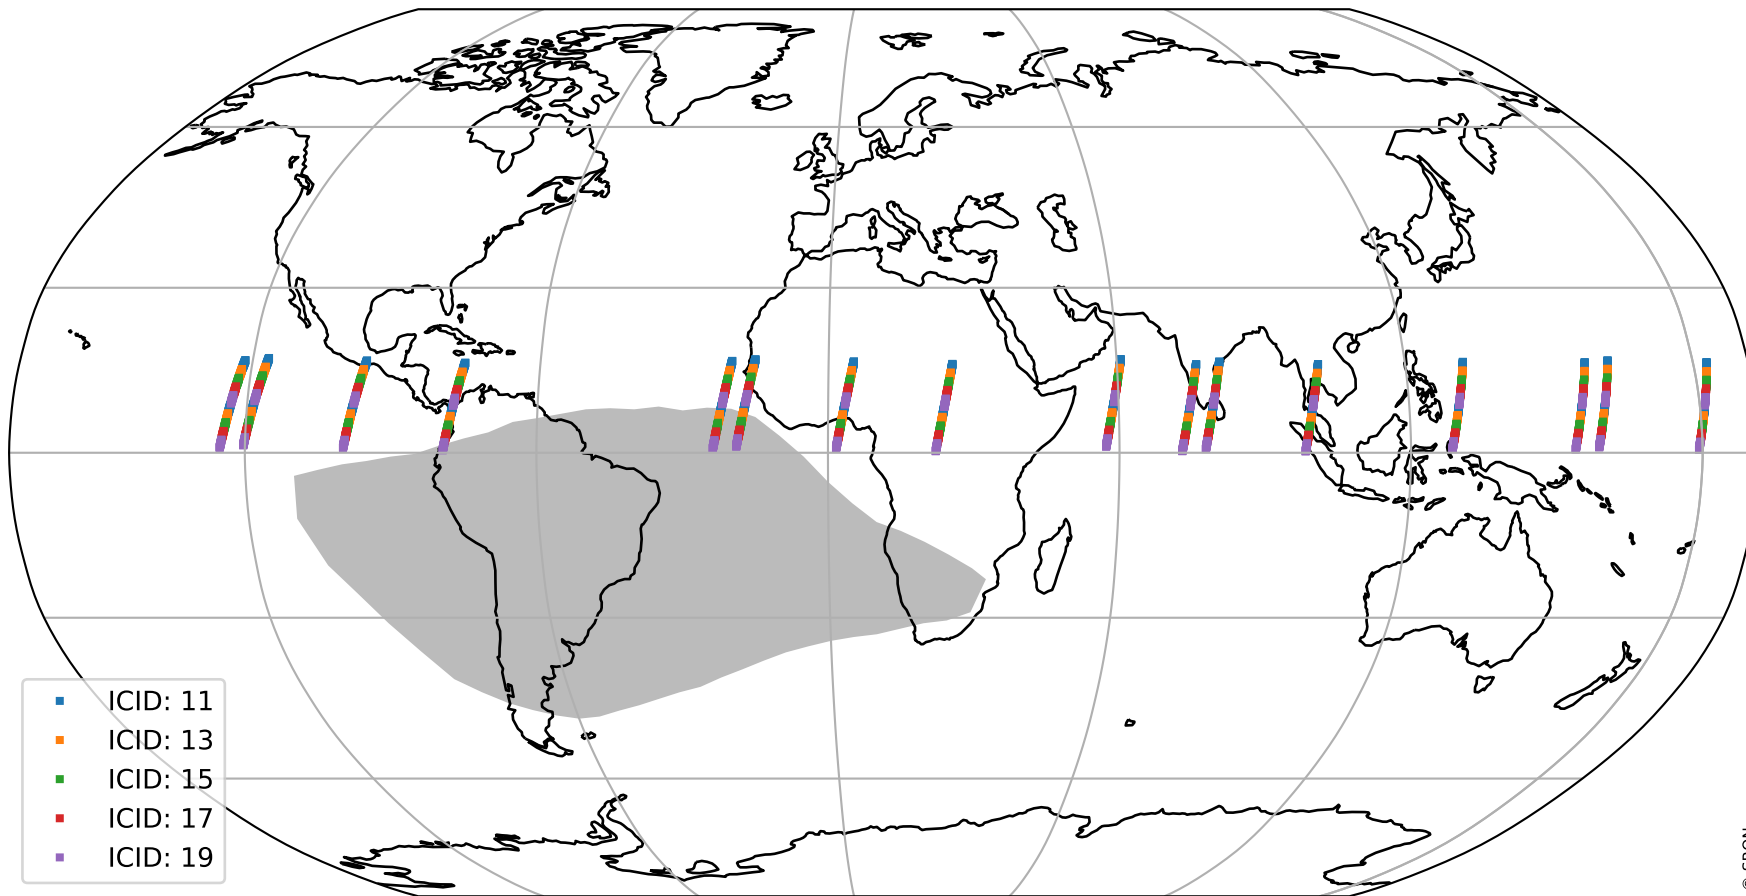

# Tropomi SWIR offset (beta nominal)

orbits : 16 in [30817, 30862]  
coverage : 2023-09-24 / 2023-09-27  
median : 29.955  $\mu\text{V}$   
spread : 14.973  $\mu\text{V}$   
created : 2023-09-27T14:21:41

# Tropomi SWIR offset (beta nominal)

orbits : 16 in [30817, 30862]  
coverage : 2023-09-24 / 2023-09-27  
median : 0.032038 mV  
spread : 0.41509 mV  
created : 2023-09-27T14:21:41

value compared with SWIR offset CKD

# Tropomi SWIR offset (beta nominal) ground-tracks of Sentinel-5P

orbits : 16 in [30817, 30862]  
coverage : 2023-09-24 / 2023-09-27  
created : 2023-09-27T14:21:42

- ICID: 11
- ICID: 13
- ICID: 15
- ICID: 17
- ICID: 19

# Tropomi SWIR offset (beta nominal)

orbits : [1867, 30862]  
coverage : 2018-02-20 / 2023-09-27  
created : 2023-09-27T14:21:42