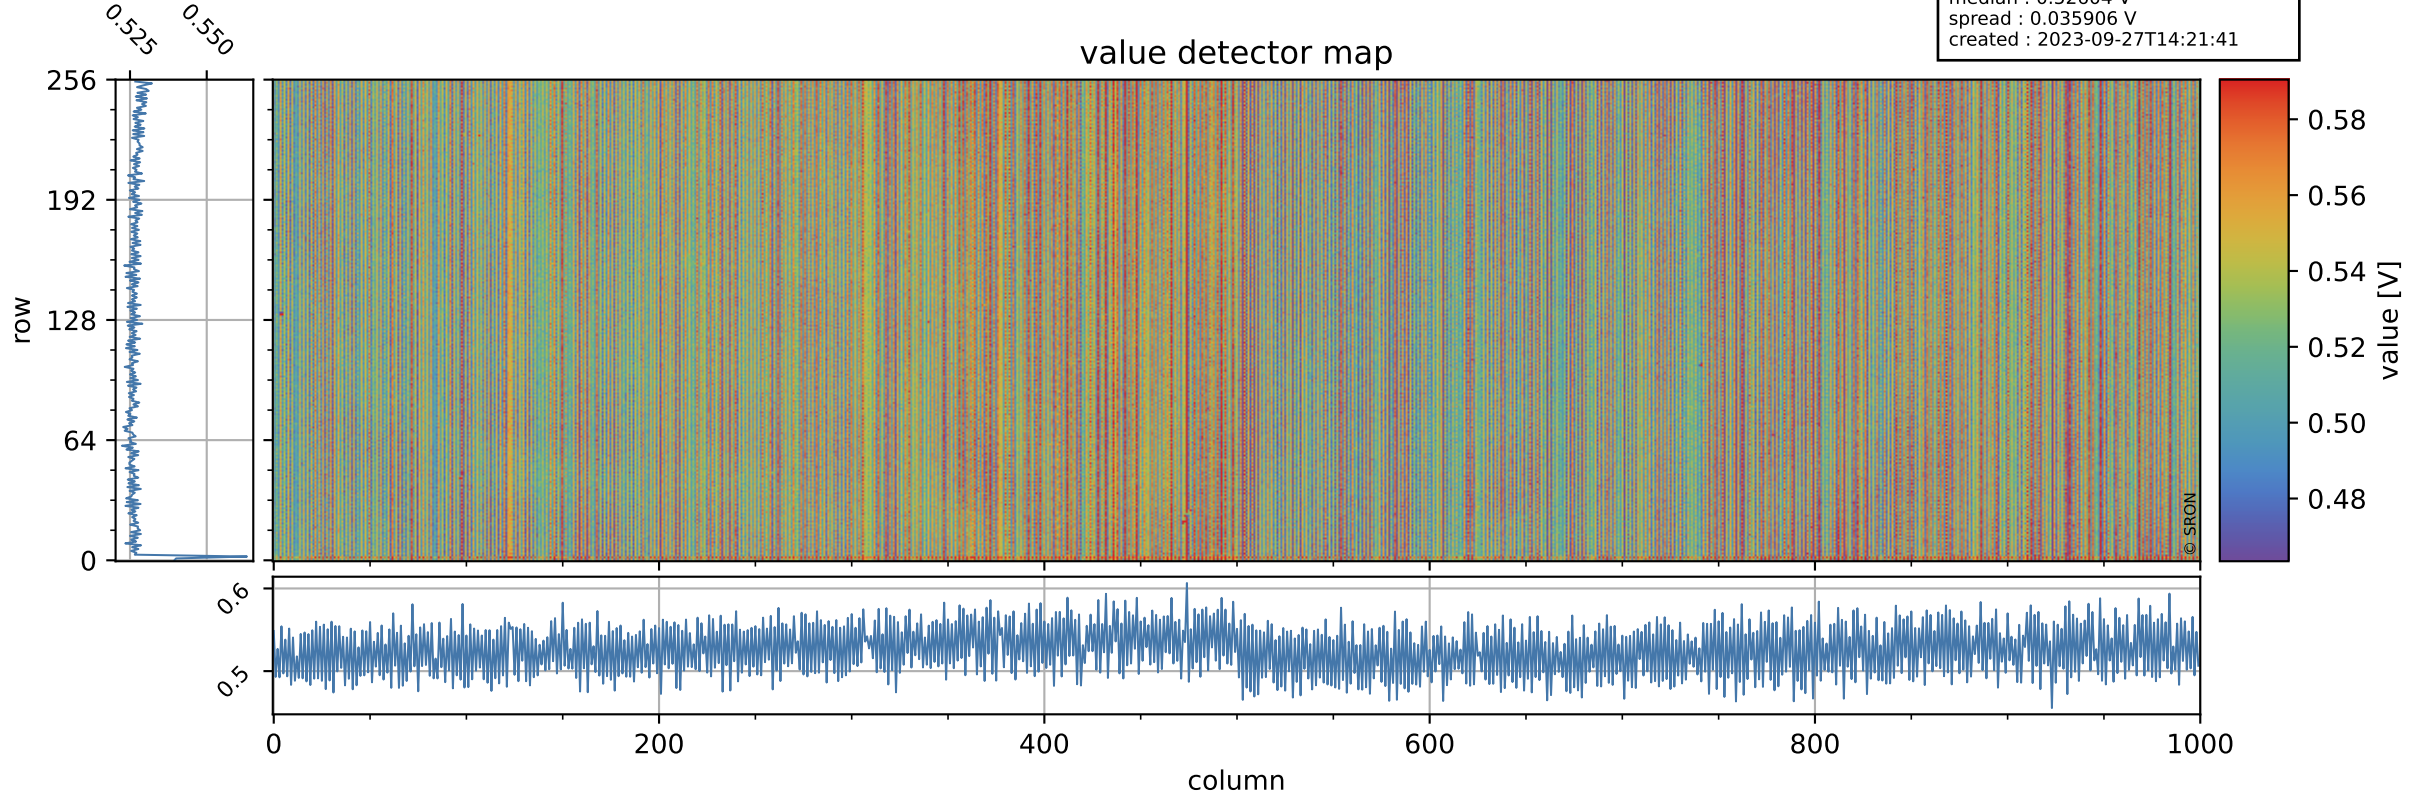

# Tropomi SWIR offset (beta nominal)

orbits : 16 in [30817, 30862]  
coverage : 2023-09-24 / 2023-09-27  
median : 0.52604 V  
spread : 0.035906 V  
created : 2023-09-27T14:21:41

value detector map

# Tropomi SWIR offset (beta nominal)

orbits : 16 in [30817, 30862]  
coverage : 2023-09-24 / 2023-09-27  
median : 29.955  $\mu\text{V}$   
spread : 14.973  $\mu\text{V}$   
created : 2023-09-27T14:21:41

# Tropomi SWIR offset (beta nominal)

orbits : 16 in [30817, 30862]  
coverage : 2023-09-24 / 2023-09-27  
median : 0.032038 mV  
spread : 0.41509 mV  
created : 2023-09-27T14:21:41

value compared with SWIR offset CKD

# Tropomi SWIR offset (beta nominal) ground-tracks of Sentinel-5P

orbits : 16 in [30817, 30862]  
coverage : 2023-09-24 / 2023-09-27  
created : 2023-09-27T14:21:42

- ICID: 11
- ICID: 13
- ICID: 15
- ICID: 17
- ICID: 19