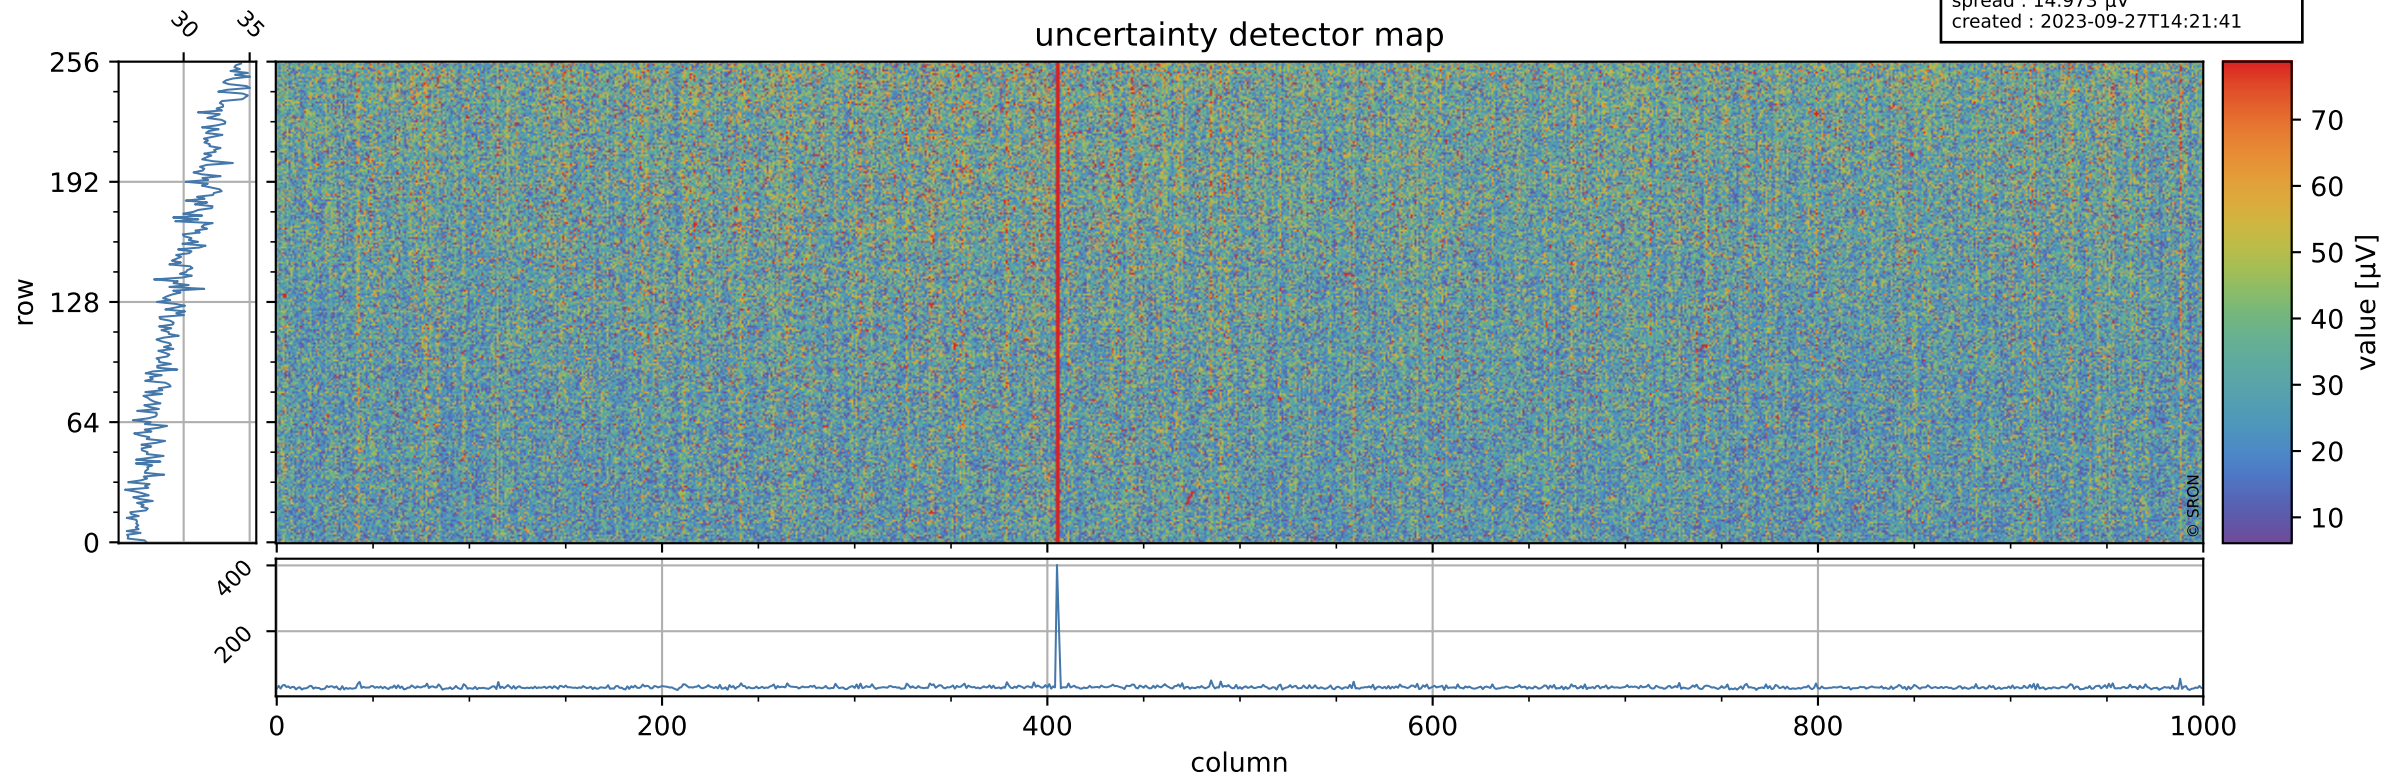

# Tropomi SWIR offset (beta nominal)

orbits : 16 in [30817, 30862]  
coverage : 2023-09-24 / 2023-09-27  
median : 0.52604 V  
spread : 0.035906 V  
created : 2023-09-27T14:21:41

value detector map

# Tropomi SWIR offset (beta nominal)

orbits : 16 in [30817, 30862]  
coverage : 2023-09-24 / 2023-09-27  
median : 29.955  $\mu\text{V}$   
spread : 14.973  $\mu\text{V}$   
created : 2023-09-27T14:21:41

# Tropomi SWIR offset (beta nominal)

orbits : 16 in [30817, 30862]  
coverage : 2023-09-24 / 2023-09-27  
median : 0.032038 mV  
spread : 0.41509 mV  
created : 2023-09-27T14:21:41

value compared with SWIR offset CKD

# Tropomi SWIR offset (beta nominal) ground-tracks of Sentinel-5P

orbits : 16 in [30817, 30862]  
coverage : 2023-09-24 / 2023-09-27  
created : 2023-09-27T14:21:42

- ICID: 11
- ICID: 13
- ICID: 15
- ICID: 17
- ICID: 19