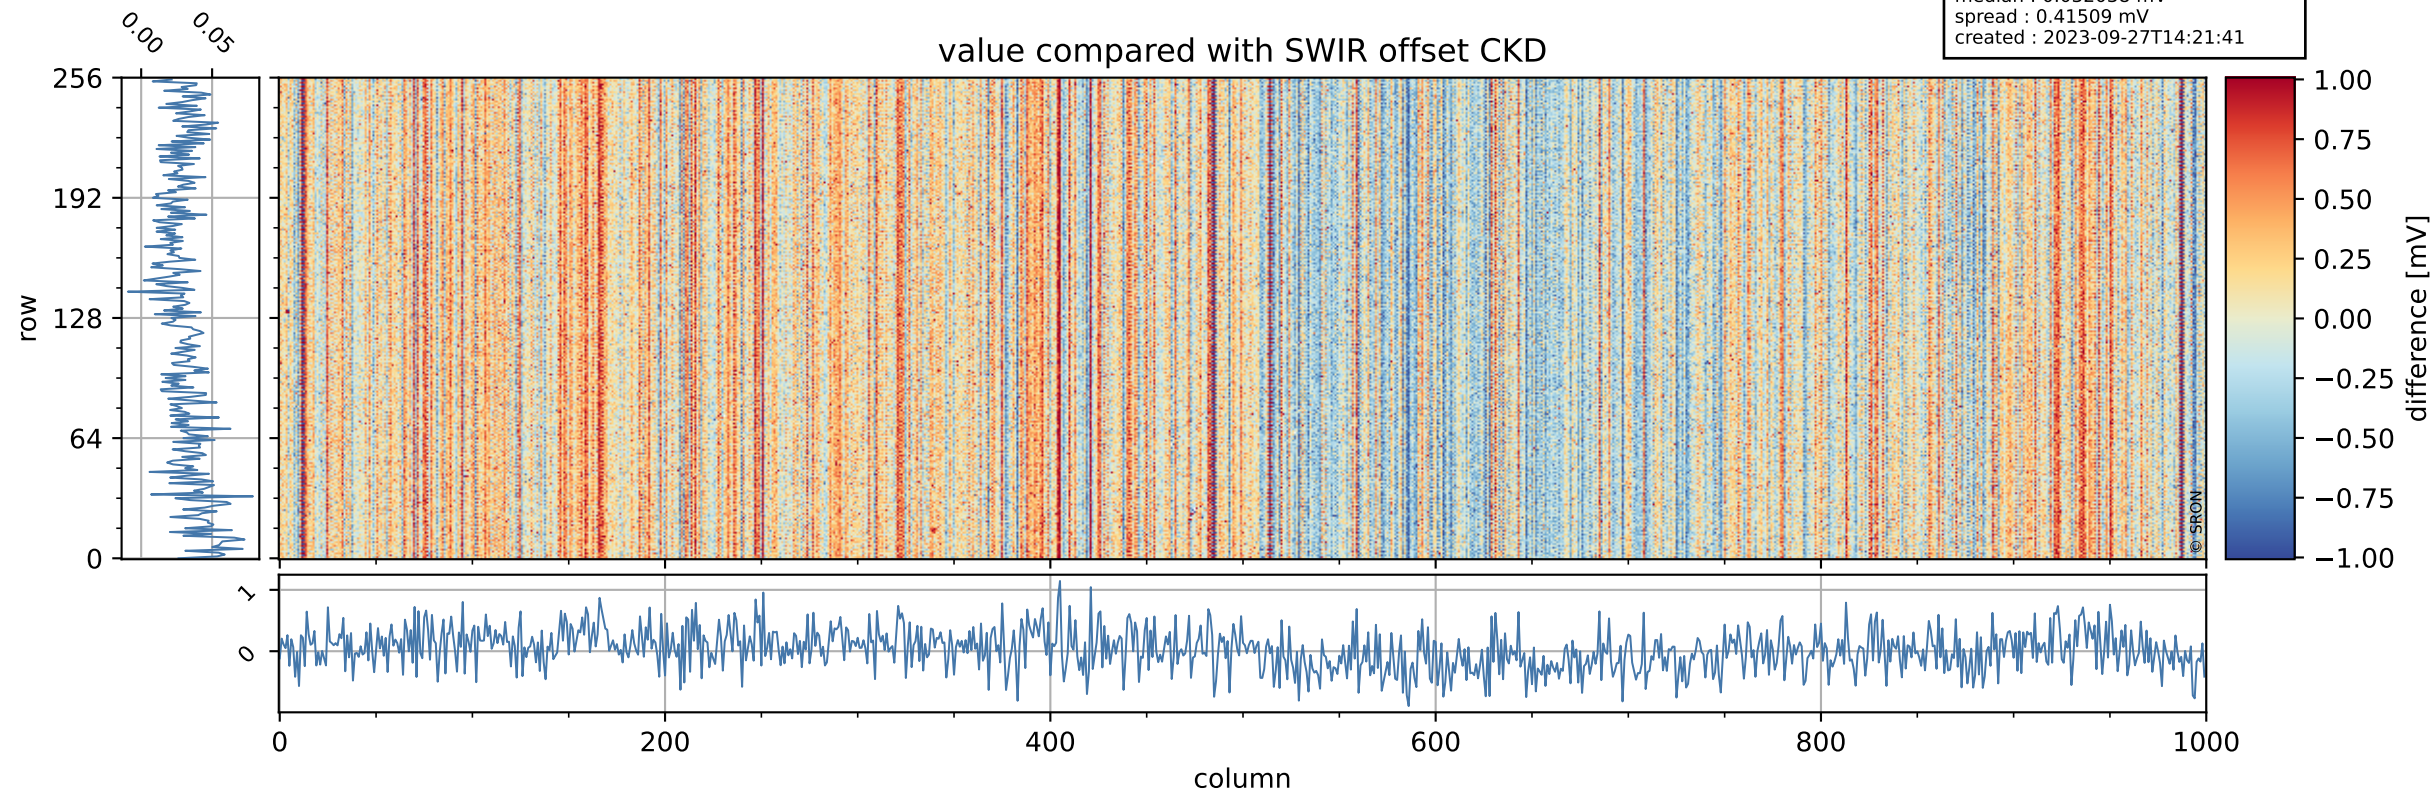

# Tropomi SWIR offset (beta nominal)

orbits : 16 in [30817, 30862]  
coverage : 2023-09-24 / 2023-09-27  
median : 0.52604 V  
spread : 0.035906 V  
created : 2023-09-27T14:21:41

value detector map

# Tropomi SWIR offset (beta nominal)

orbits : 16 in [30817, 30862]  
coverage : 2023-09-24 / 2023-09-27  
median : 29.955  $\mu\text{V}$   
spread : 14.973  $\mu\text{V}$   
created : 2023-09-27T14:21:41

# Tropomi SWIR offset (beta nominal)

orbits : 16 in [30817, 30862]  
coverage : 2023-09-24 / 2023-09-27  
median : 0.032038 mV  
spread : 0.41509 mV  
created : 2023-09-27T14:21:41

value compared with SWIR offset CKD

# Tropomi SWIR offset (beta nominal) ground-tracks of Sentinel-5P

orbits : 16 in [30817, 30862]  
coverage : 2023-09-24 / 2023-09-27  
created : 2023-09-27T14:21:42

- ICID: 11
- ICID: 13
- ICID: 15
- ICID: 17
- ICID: 19