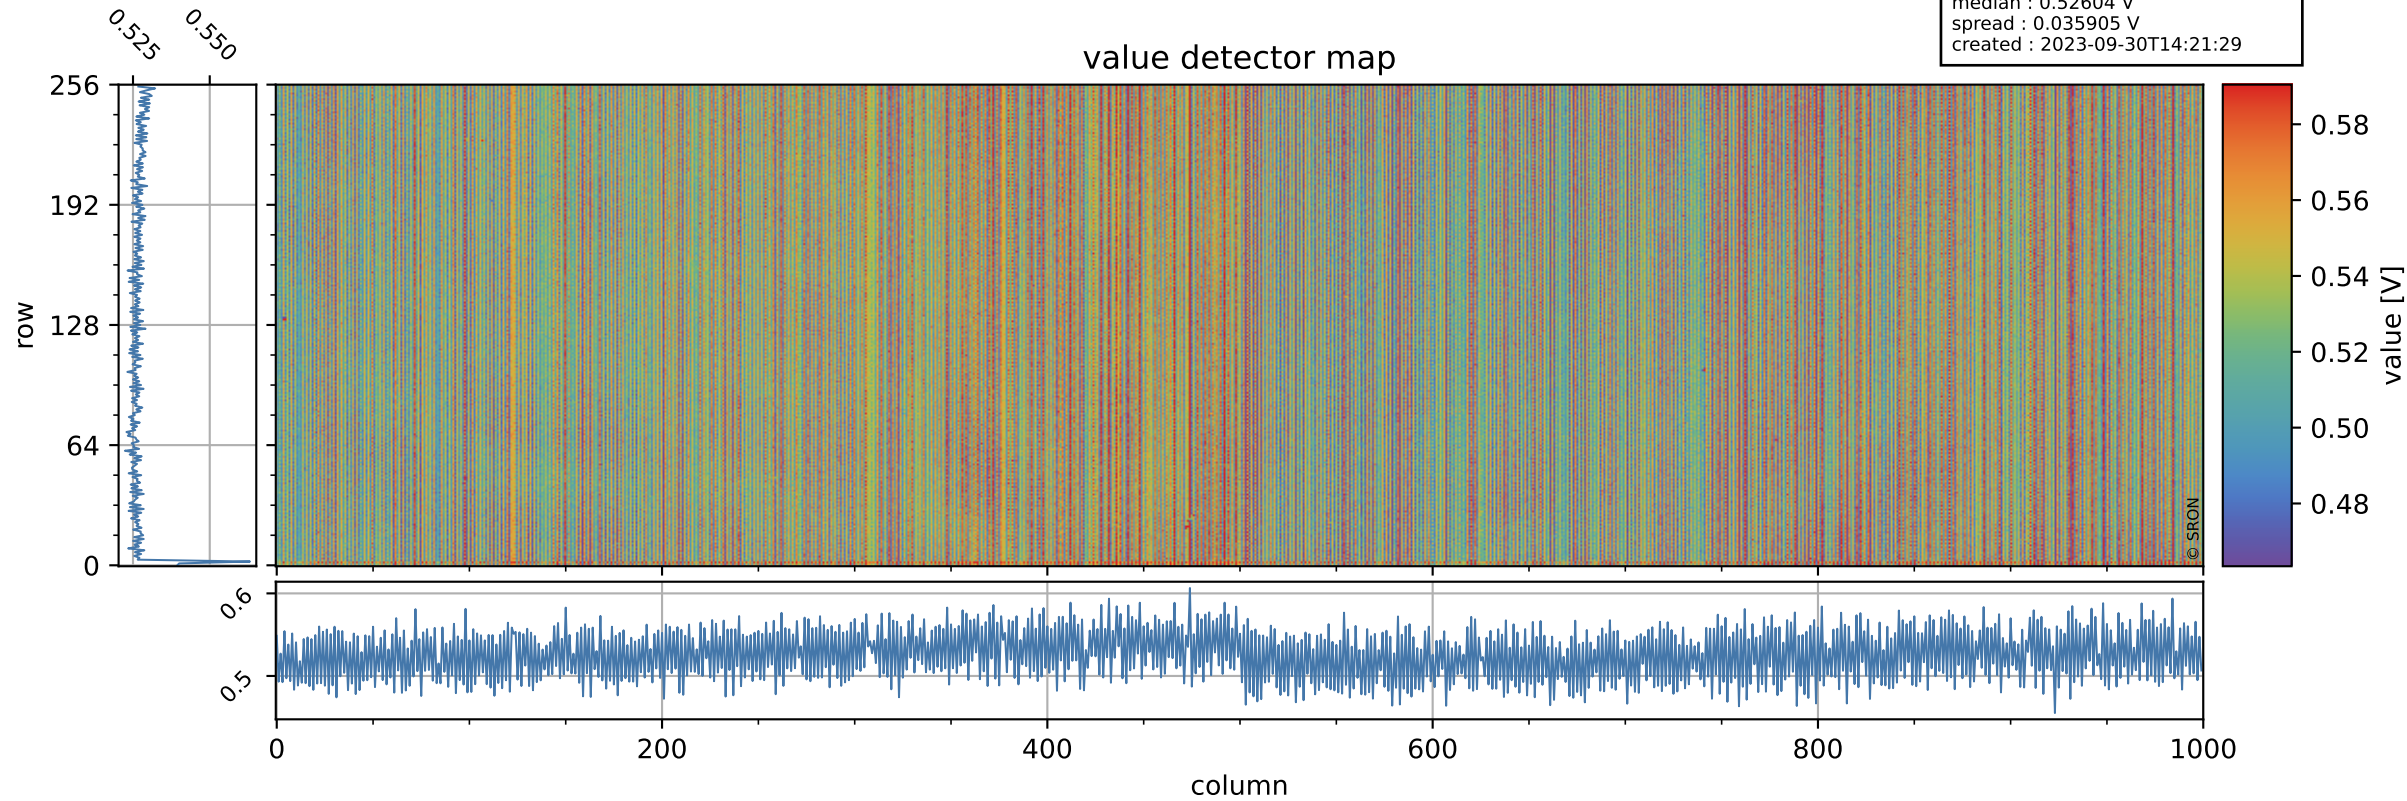

Tropomi SWIR offset (beta nominal)

orbits : 17 in [30862, 30907]
coverage : 2023-09-27 / 2023-09-30
median : 0.52604 V
spread : 0.035905 V
created : 2023-09-30T14:21:29

value detector map

Tropomi SWIR offset (beta nominal)

orbits : 17 in [30862, 30907]
coverage : 2023-09-27 / 2023-09-30
median : 29.569 μV
spread : 14.931 μV
created : 2023-09-30T14:21:29

Tropomi SWIR offset (beta nominal)

orbits : 17 in [30862, 30907]
coverage : 2023-09-27 / 2023-09-30
median : 0.028681 mV
spread : 0.41178 mV
created : 2023-09-30T14:21:29

value compared with SWIR offset CKD

Tropomi SWIR offset (beta nominal) ground-tracks of Sentinel-5P

orbits : 17 in [30862, 30907]
coverage : 2023-09-27 / 2023-09-30
created : 2023-09-30T14:21:29

Tropomi SWIR offset (beta nominal)

orbits : [1867, 30907]
coverage : 2018-02-20 / 2023-09-30
created : 2023-09-30T14:21:30

trend of detector median & temperatures