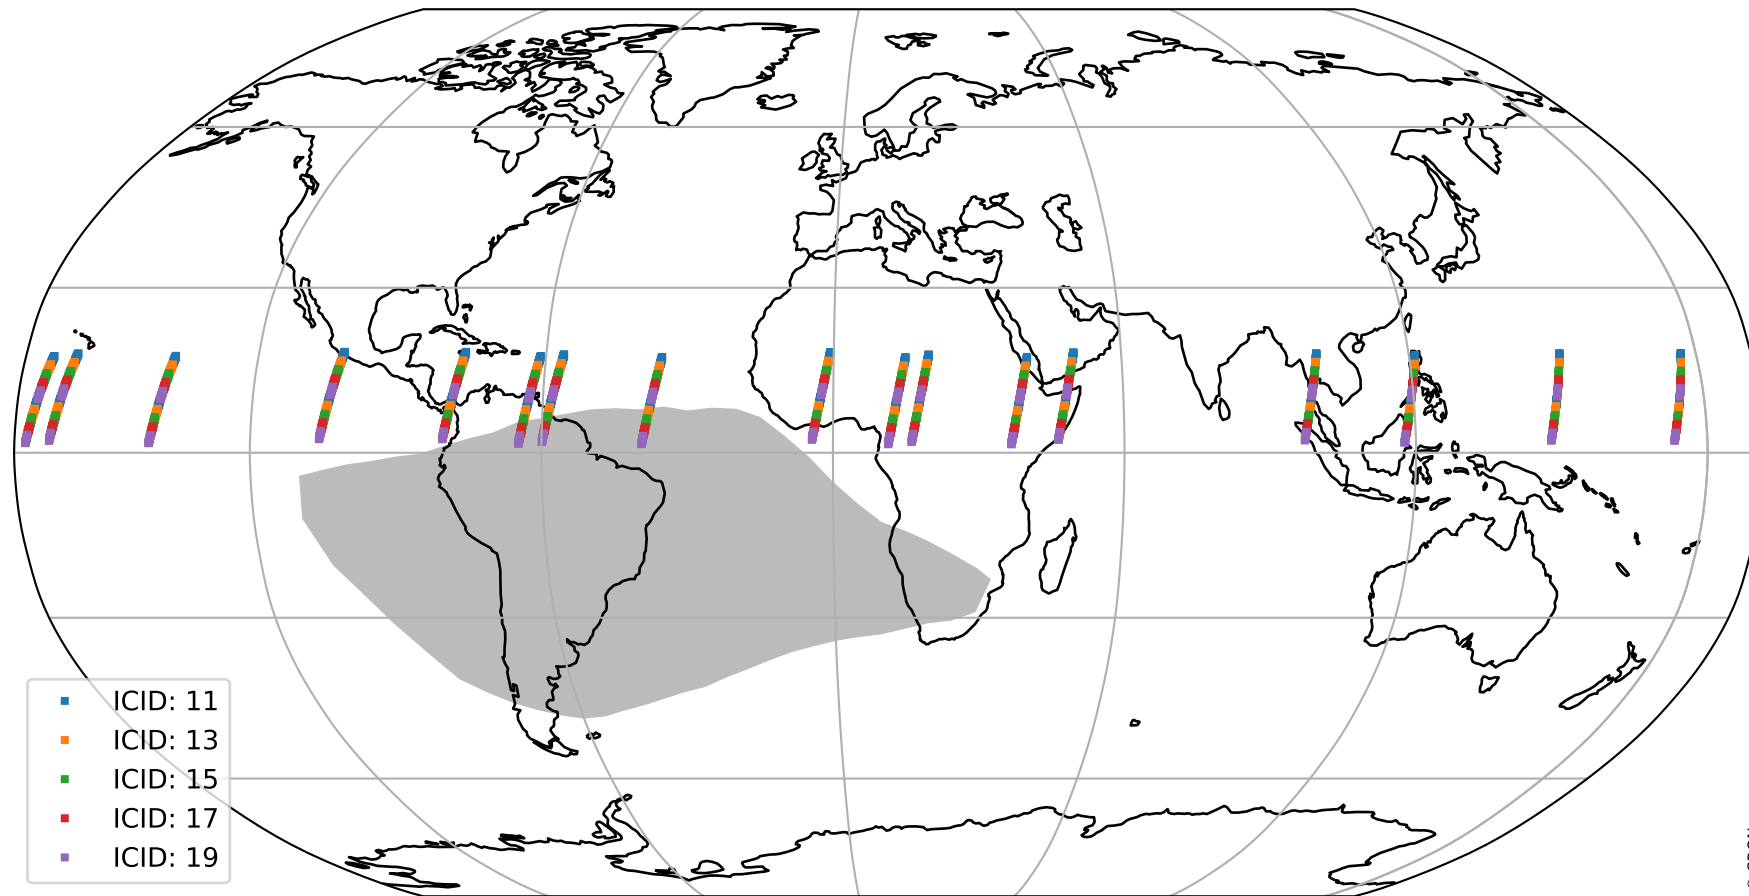

Tropomi SWIR offset (beta nominal)

orbits : 17 in [30862, 30907]
coverage : 2023-09-27 / 2023-09-30
median : 0.52604 V
spread : 0.035905 V
created : 2023-09-30T14:21:29

value detector map

Tropomi SWIR offset (beta nominal)

orbits : 17 in [30862, 30907]
coverage : 2023-09-27 / 2023-09-30
median : 29.569 μV
spread : 14.931 μV
created : 2023-09-30T14:21:29

Tropomi SWIR offset (beta nominal)

orbits : 17 in [30862, 30907]
coverage : 2023-09-27 / 2023-09-30
median : 0.028681 mV
spread : 0.41178 mV
created : 2023-09-30T14:21:29

value compared with SWIR offset CKD

Tropomi SWIR offset (beta nominal) ground-tracks of Sentinel-5P

orbits : 17 in [30862, 30907]
coverage : 2023-09-27 / 2023-09-30
created : 2023-09-30T14:21:29

Tropomi SWIR offset (beta nominal)

orbits : [1867, 30907]
coverage : 2018-02-20 / 2023-09-30
created : 2023-09-30T14:21:30

trend of detector median & temperatures