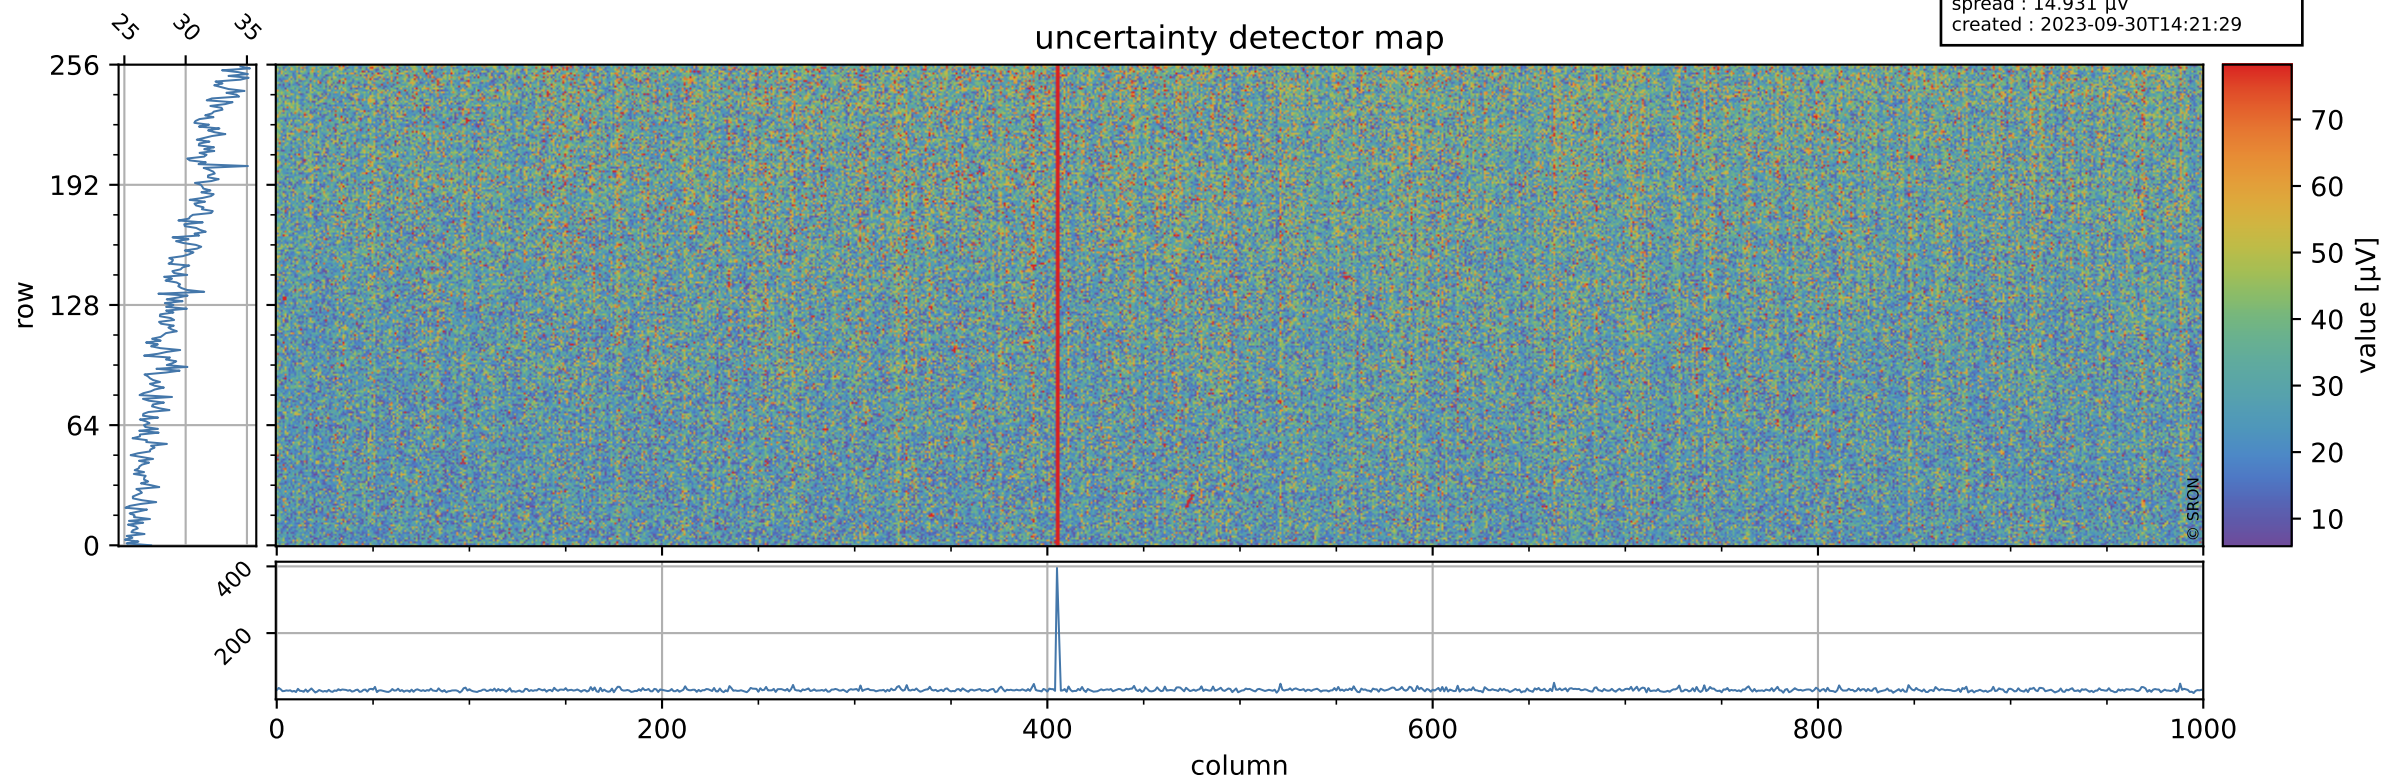

Tropomi SWIR offset (beta nominal)

orbits : 17 in [30862, 30907]
coverage : 2023-09-27 / 2023-09-30
median : 0.52604 V
spread : 0.035905 V
created : 2023-09-30T14:21:29

value detector map

Tropomi SWIR offset (beta nominal)

orbits : 17 in [30862, 30907]
coverage : 2023-09-27 / 2023-09-30
median : 29.569 μV
spread : 14.931 μV
created : 2023-09-30T14:21:29

Tropomi SWIR offset (beta nominal)

orbits : 17 in [30862, 30907]
coverage : 2023-09-27 / 2023-09-30
median : 0.028681 mV
spread : 0.41178 mV
created : 2023-09-30T14:21:29

value compared with SWIR offset CKD

Tropomi SWIR offset (beta nominal) ground-tracks of Sentinel-5P

orbits : 17 in [30862, 30907]
coverage : 2023-09-27 / 2023-09-30
created : 2023-09-30T14:21:29

Tropomi SWIR offset (beta nominal)

orbits : [1867, 30907]
coverage : 2018-02-20 / 2023-09-30
created : 2023-09-30T14:21:30

trend of detector median & temperatures