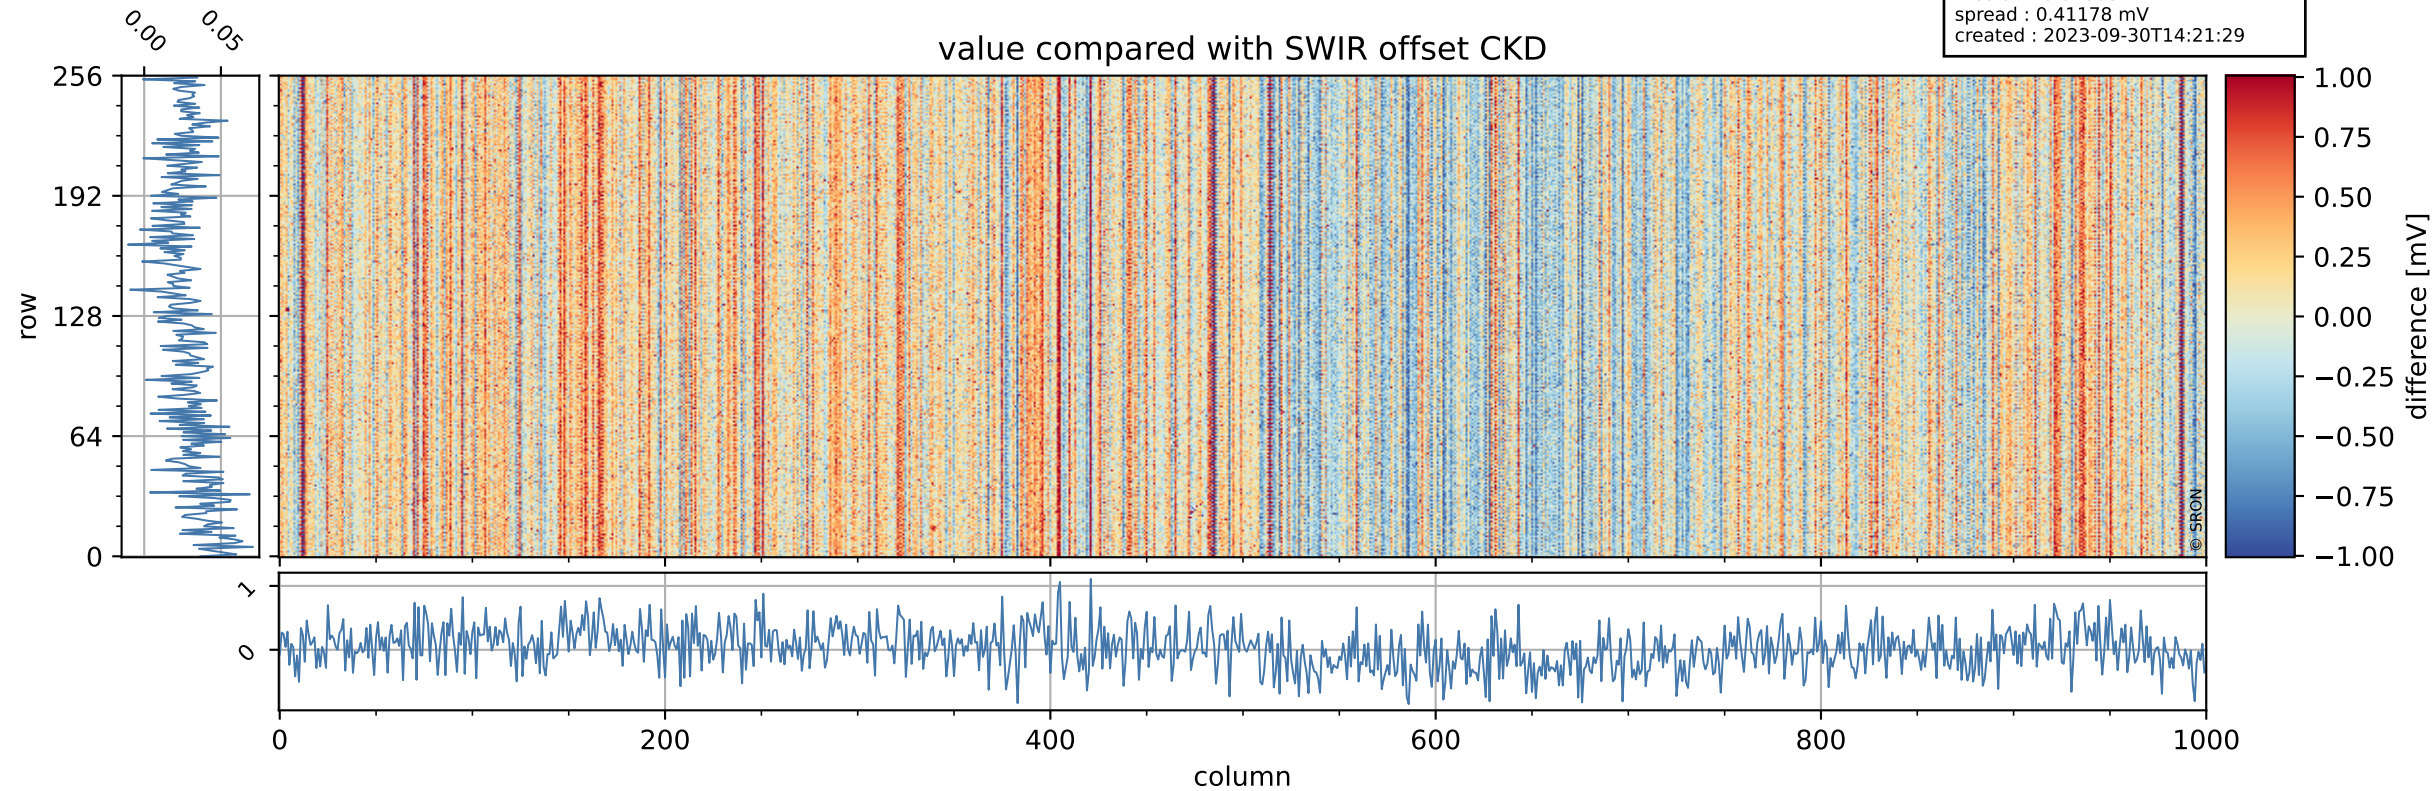

Tropomi SWIR offset (beta nominal)

orbits : 17 in [30862, 30907]
coverage : 2023-09-27 / 2023-09-30
median : 0.52604 V
spread : 0.035905 V
created : 2023-09-30T14:21:29

value detector map

Tropomi SWIR offset (beta nominal)

orbits : 17 in [30862, 30907]
coverage : 2023-09-27 / 2023-09-30
median : 29.569 μV
spread : 14.931 μV
created : 2023-09-30T14:21:29

Tropomi SWIR offset (beta nominal)

orbits : 17 in [30862, 30907]
coverage : 2023-09-27 / 2023-09-30
median : 0.028681 mV
spread : 0.41178 mV
created : 2023-09-30T14:21:29

value compared with SWIR offset CKD

Tropomi SWIR offset (beta nominal) ground-tracks of Sentinel-5P

orbits : 17 in [30862, 30907]
coverage : 2023-09-27 / 2023-09-30
created : 2023-09-30T14:21:29

Tropomi SWIR offset (beta nominal)

orbits : [1867, 30907]
coverage : 2018-02-20 / 2023-09-30
created : 2023-09-30T14:21:30

trend of detector median & temperatures