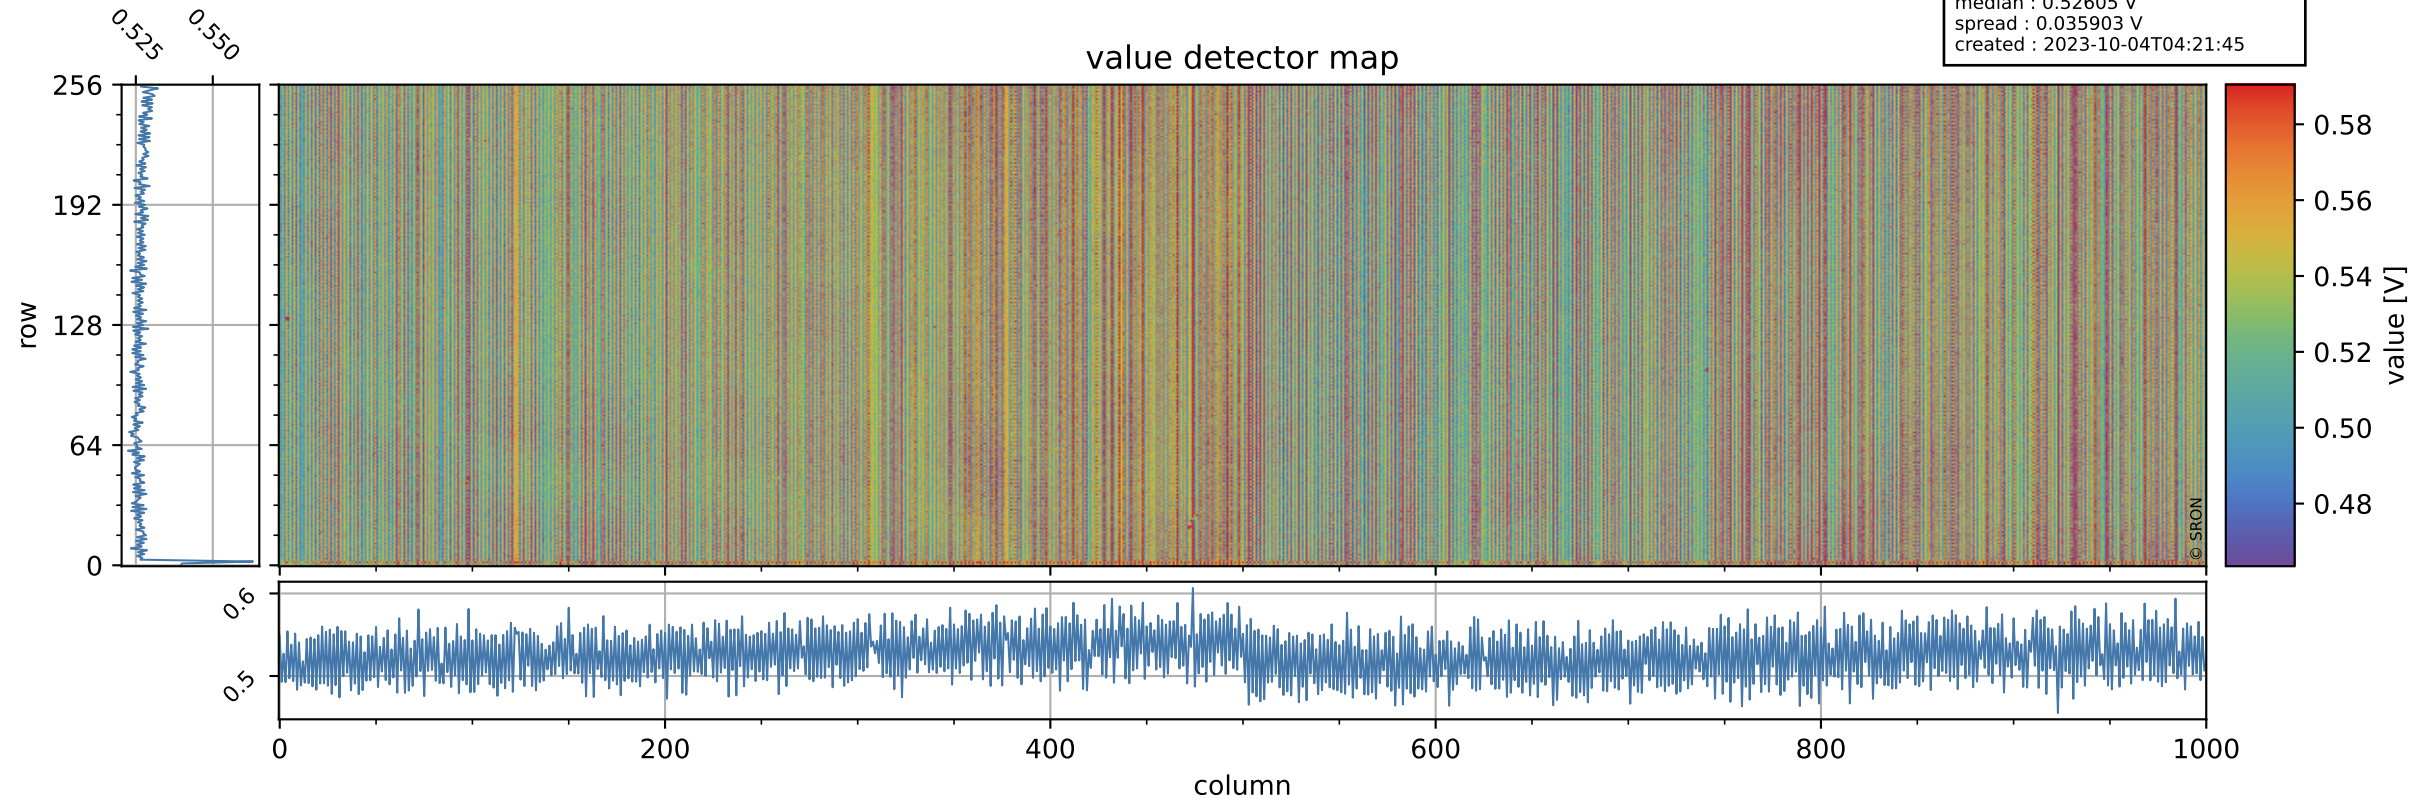

# Tropomi SWIR offset (beta nominal)

orbits : 16 in [30907, 30952]  
coverage : 2023-10-01 / 2023-10-03  
median : 0.52605 V  
spread : 0.035903 V  
created : 2023-10-04T04:21:45

value detector map

# Tropomi SWIR offset (beta nominal)

orbits : 16 in [30907, 30952]  
coverage : 2023-10-01 / 2023-10-03  
median : 29.774  $\mu\text{V}$   
spread : 14.976  $\mu\text{V}$   
created : 2023-10-04T04:21:45

# Tropomi SWIR offset (beta nominal)

orbits : 16 in [30907, 30952]  
coverage : 2023-10-01 / 2023-10-03  
median : 0.03889 mV  
spread : 0.41102 mV  
created : 2023-10-04T04:21:45

value compared with SWIR offset CKD

# Tropomi SWIR offset (beta nominal) ground-tracks of Sentinel-5P

orbits : 16 in [30907, 30952]  
coverage : 2023-10-01 / 2023-10-03  
created : 2023-10-04T04:21:45