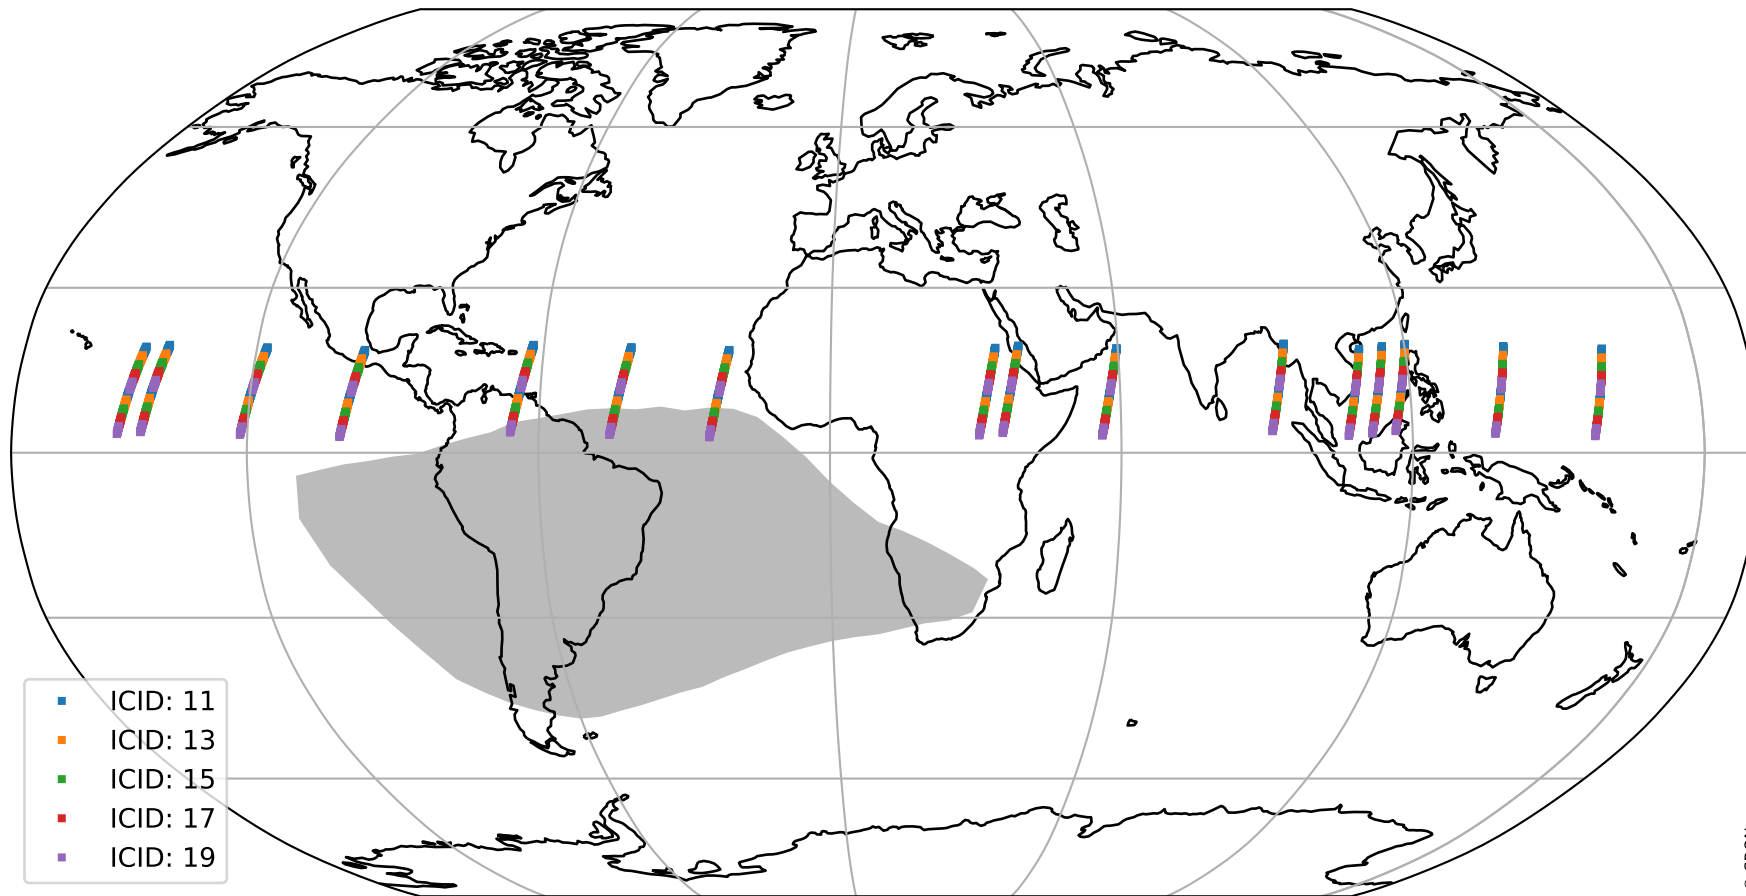

# Tropomi SWIR offset (beta nominal)

orbits : 16 in [30907, 30952]  
coverage : 2023-10-01 / 2023-10-03  
median : 29.774  $\mu\text{V}$   
spread : 14.976  $\mu\text{V}$   
created : 2023-10-04T04:21:45

# Tropomi SWIR offset (beta nominal)

orbits : 16 in [30907, 30952]  
coverage : 2023-10-01 / 2023-10-03  
median : 0.03889 mV  
spread : 0.41102 mV  
created : 2023-10-04T04:21:45

value compared with SWIR offset CKD

# Tropomi SWIR offset (beta nominal) ground-tracks of Sentinel-5P

orbits : 16 in [30907, 30952]  
coverage : 2023-10-01 / 2023-10-03  
created : 2023-10-04T04:21:45

# Tropomi SWIR offset (beta nominal)

orbits : [1867, 30952]  
coverage : 2018-02-20 / 2023-10-03  
created : 2023-10-04T04:21:46