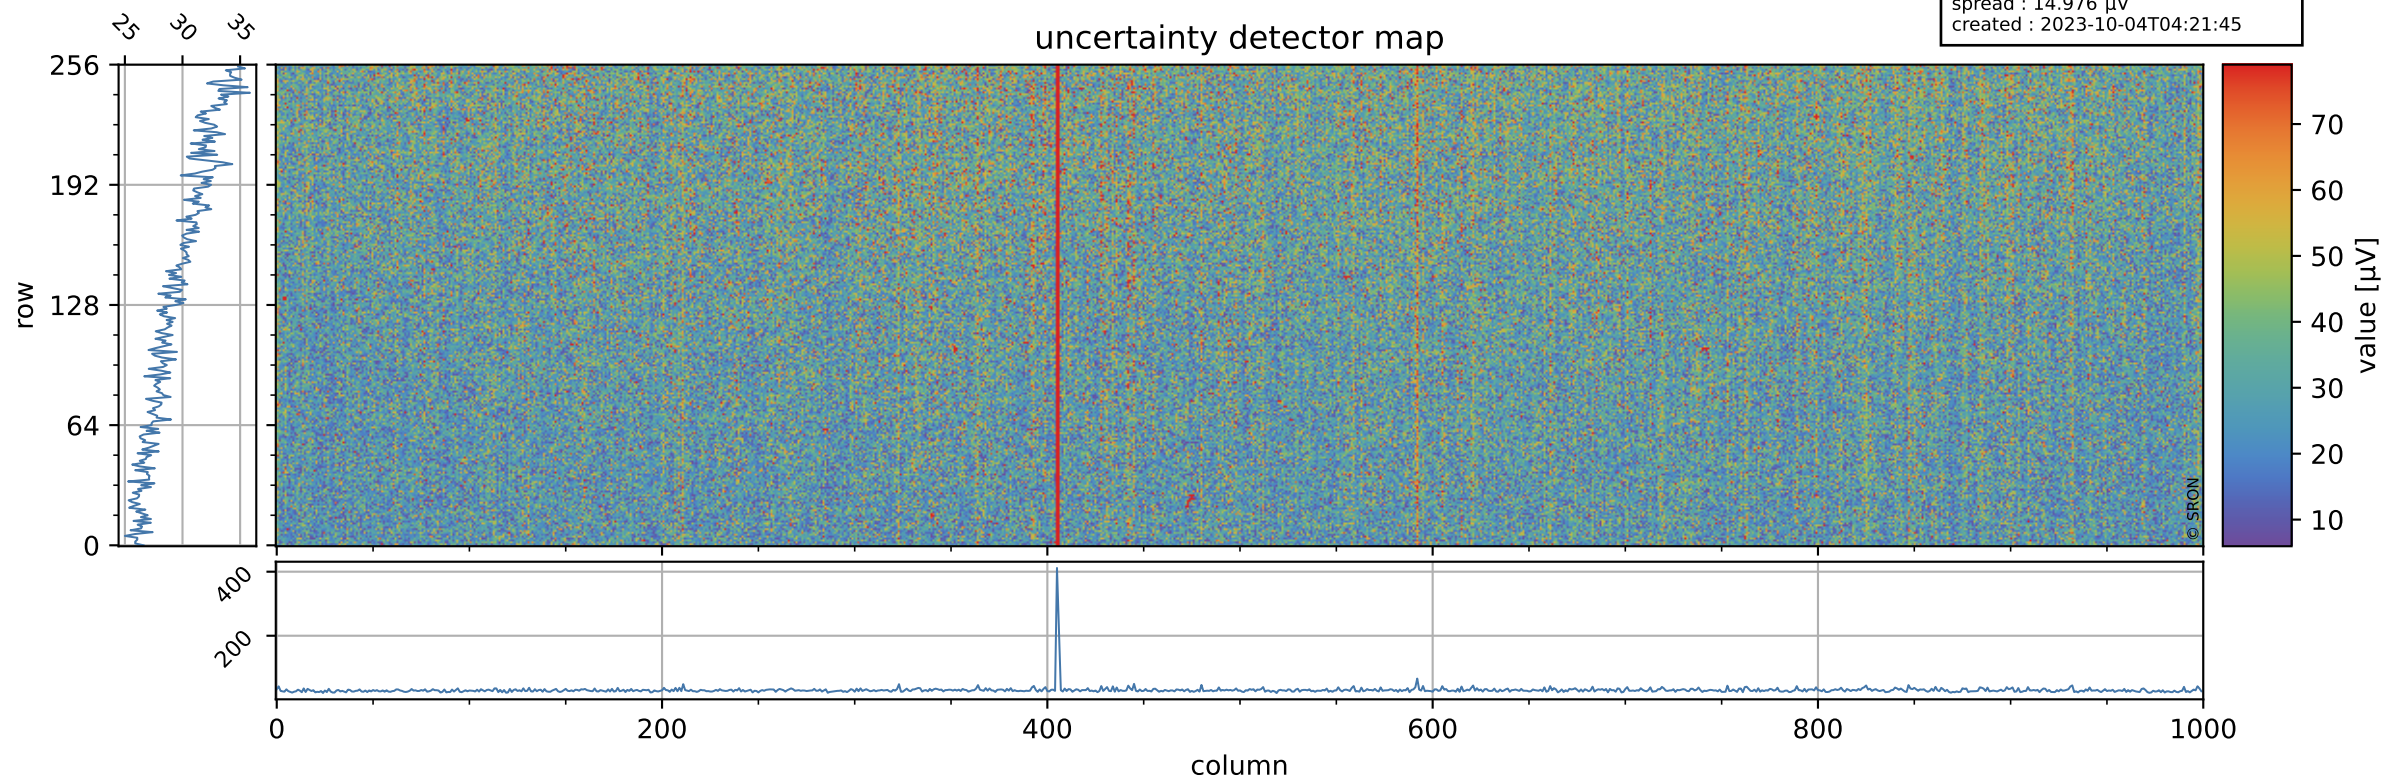

# Tropomi SWIR offset (beta nominal)

orbits : 16 in [30907, 30952]  
coverage : 2023-10-01 / 2023-10-03  
median : 0.52605 V  
spread : 0.035903 V  
created : 2023-10-04T04:21:45

value detector map

# Tropomi SWIR offset (beta nominal)

orbits : 16 in [30907, 30952]  
coverage : 2023-10-01 / 2023-10-03  
median : 29.774  $\mu\text{V}$   
spread : 14.976  $\mu\text{V}$   
created : 2023-10-04T04:21:45

# Tropomi SWIR offset (beta nominal)

orbits : 16 in [30907, 30952]  
coverage : 2023-10-01 / 2023-10-03  
median : 0.03889 mV  
spread : 0.41102 mV  
created : 2023-10-04T04:21:45

value compared with SWIR offset CKD

# Tropomi SWIR offset (beta nominal) ground-tracks of Sentinel-5P

orbits : 16 in [30907, 30952]  
coverage : 2023-10-01 / 2023-10-03  
created : 2023-10-04T04:21:45