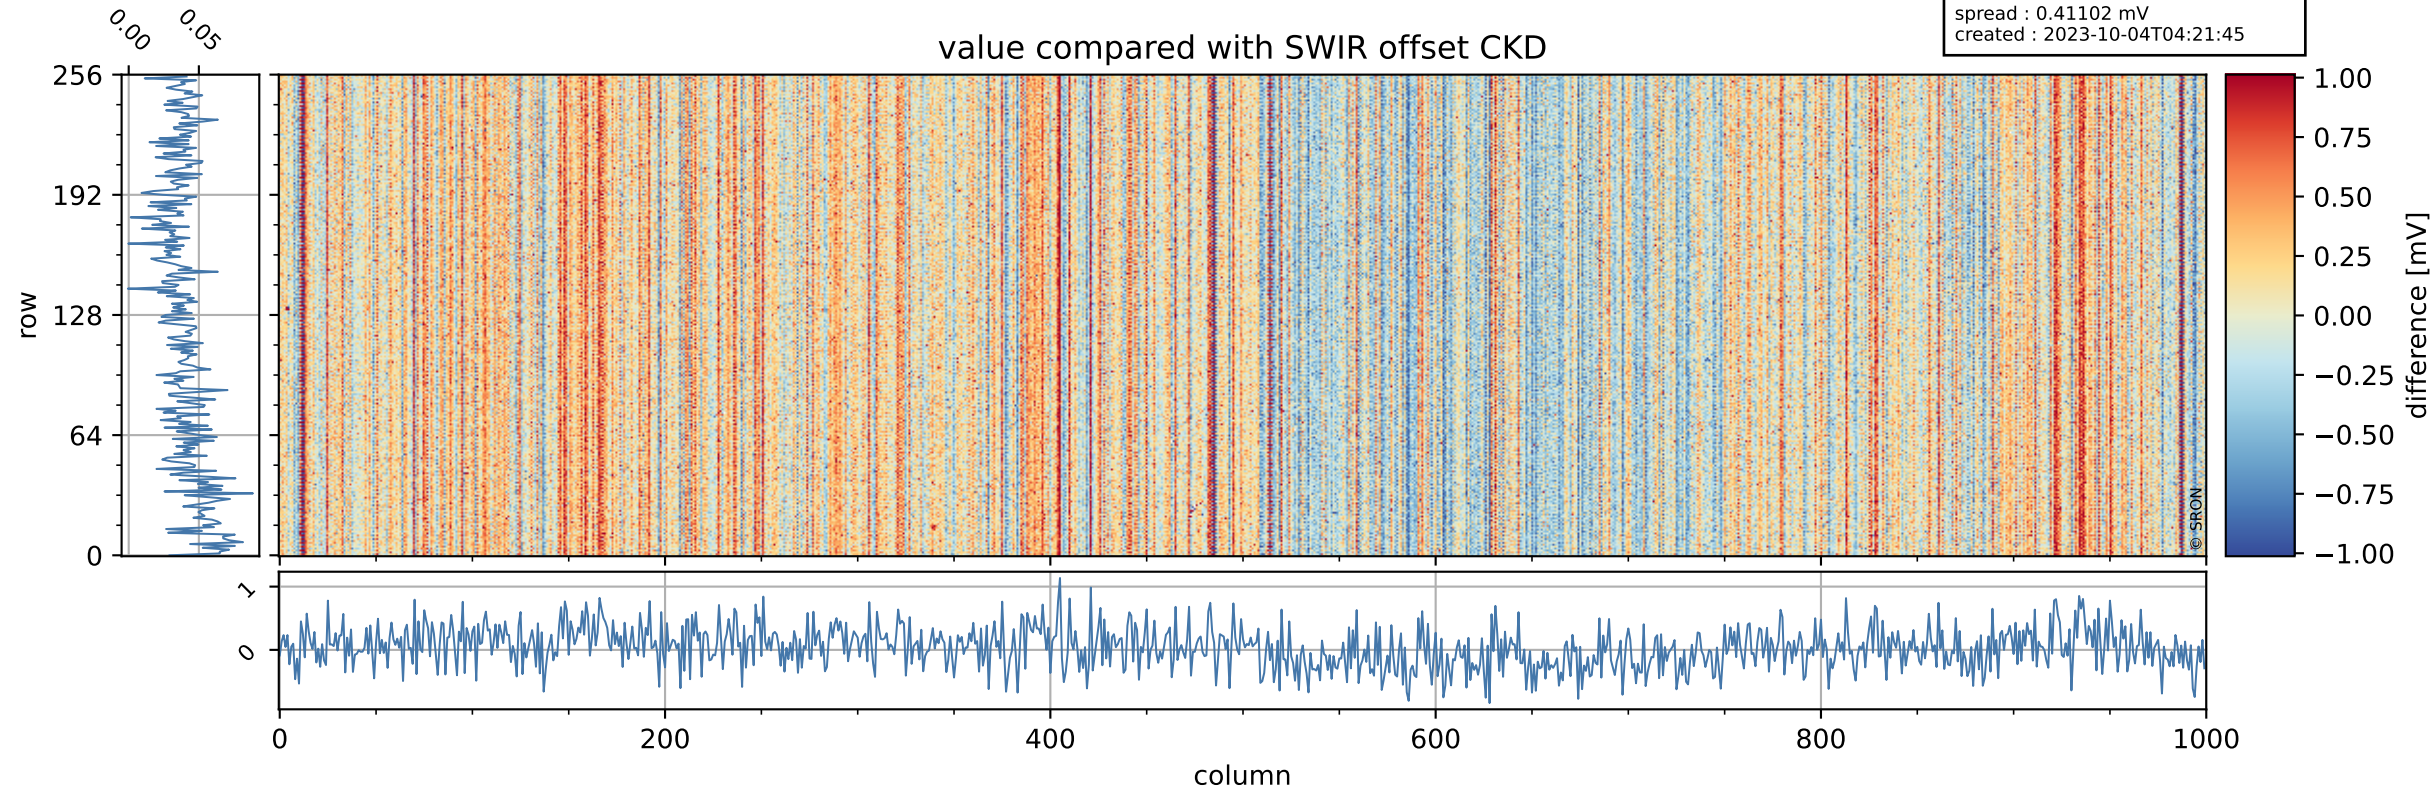

# Tropomi SWIR offset (beta nominal)

orbits : 16 in [30907, 30952]  
coverage : 2023-10-01 / 2023-10-03  
median : 0.52605 V  
spread : 0.035903 V  
created : 2023-10-04T04:21:45

value detector map

# Tropomi SWIR offset (beta nominal)

orbits : 16 in [30907, 30952]  
coverage : 2023-10-01 / 2023-10-03  
median : 29.774  $\mu\text{V}$   
spread : 14.976  $\mu\text{V}$   
created : 2023-10-04T04:21:45

# Tropomi SWIR offset (beta nominal)

orbits : 16 in [30907, 30952]  
coverage : 2023-10-01 / 2023-10-03  
median : 0.03889 mV  
spread : 0.41102 mV  
created : 2023-10-04T04:21:45

value compared with SWIR offset CKD

# Tropomi SWIR offset (beta nominal) ground-tracks of Sentinel-5P

orbits : 16 in [30907, 30952]  
coverage : 2023-10-01 / 2023-10-03  
created : 2023-10-04T04:21:45