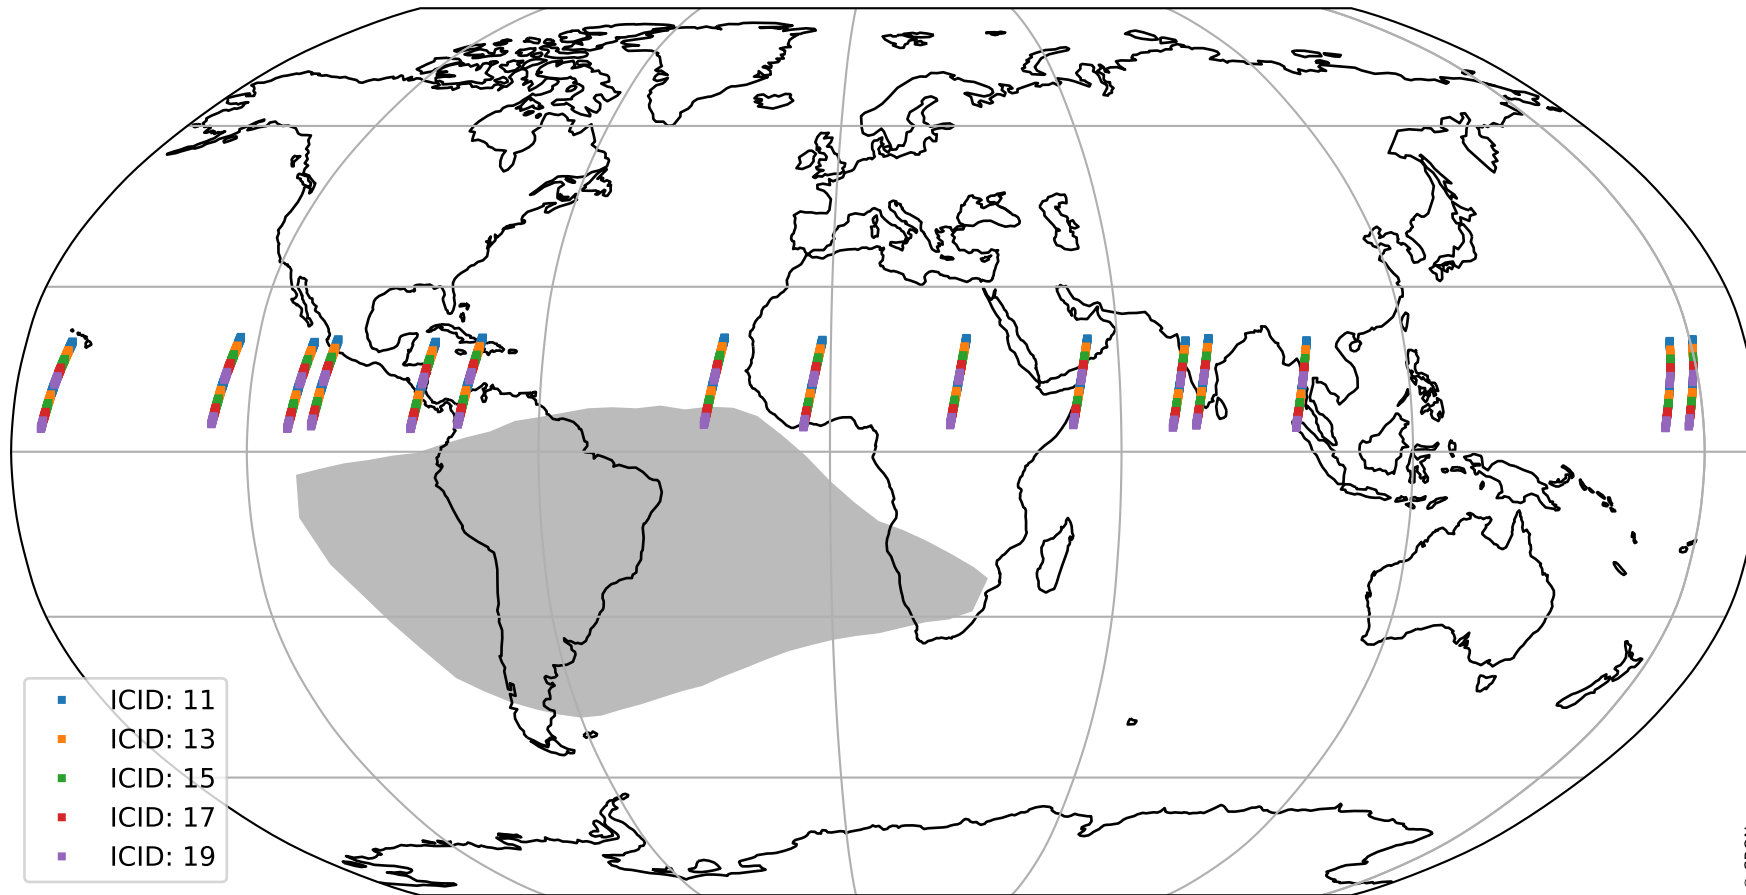

# Tropomi SWIR offset (beta nominal)

orbits : 15 in [30967, 30997]  
coverage : 2023-10-04 / 2023-10-06  
median : 29.171  $\mu\text{V}$   
spread : 14.626  $\mu\text{V}$   
created : 2023-10-06T14:21:37

# Tropomi SWIR offset (beta nominal)

orbits : 15 in [30967, 30997]  
coverage : 2023-10-04 / 2023-10-06  
median : 0.022456 mV  
spread : 0.41072 mV  
created : 2023-10-06T14:21:38

value compared with SWIR offset CKD

# Tropomi SWIR offset (beta nominal) ground-tracks of Sentinel-5P

orbits : 15 in [30967, 30997]  
coverage : 2023-10-04 / 2023-10-06  
created : 2023-10-06T14:21:38

# Tropomi SWIR offset (beta nominal)

orbits : [1867, 30997]  
coverage : 2018-02-20 / 2023-10-06  
created : 2023-10-06T14:21:38