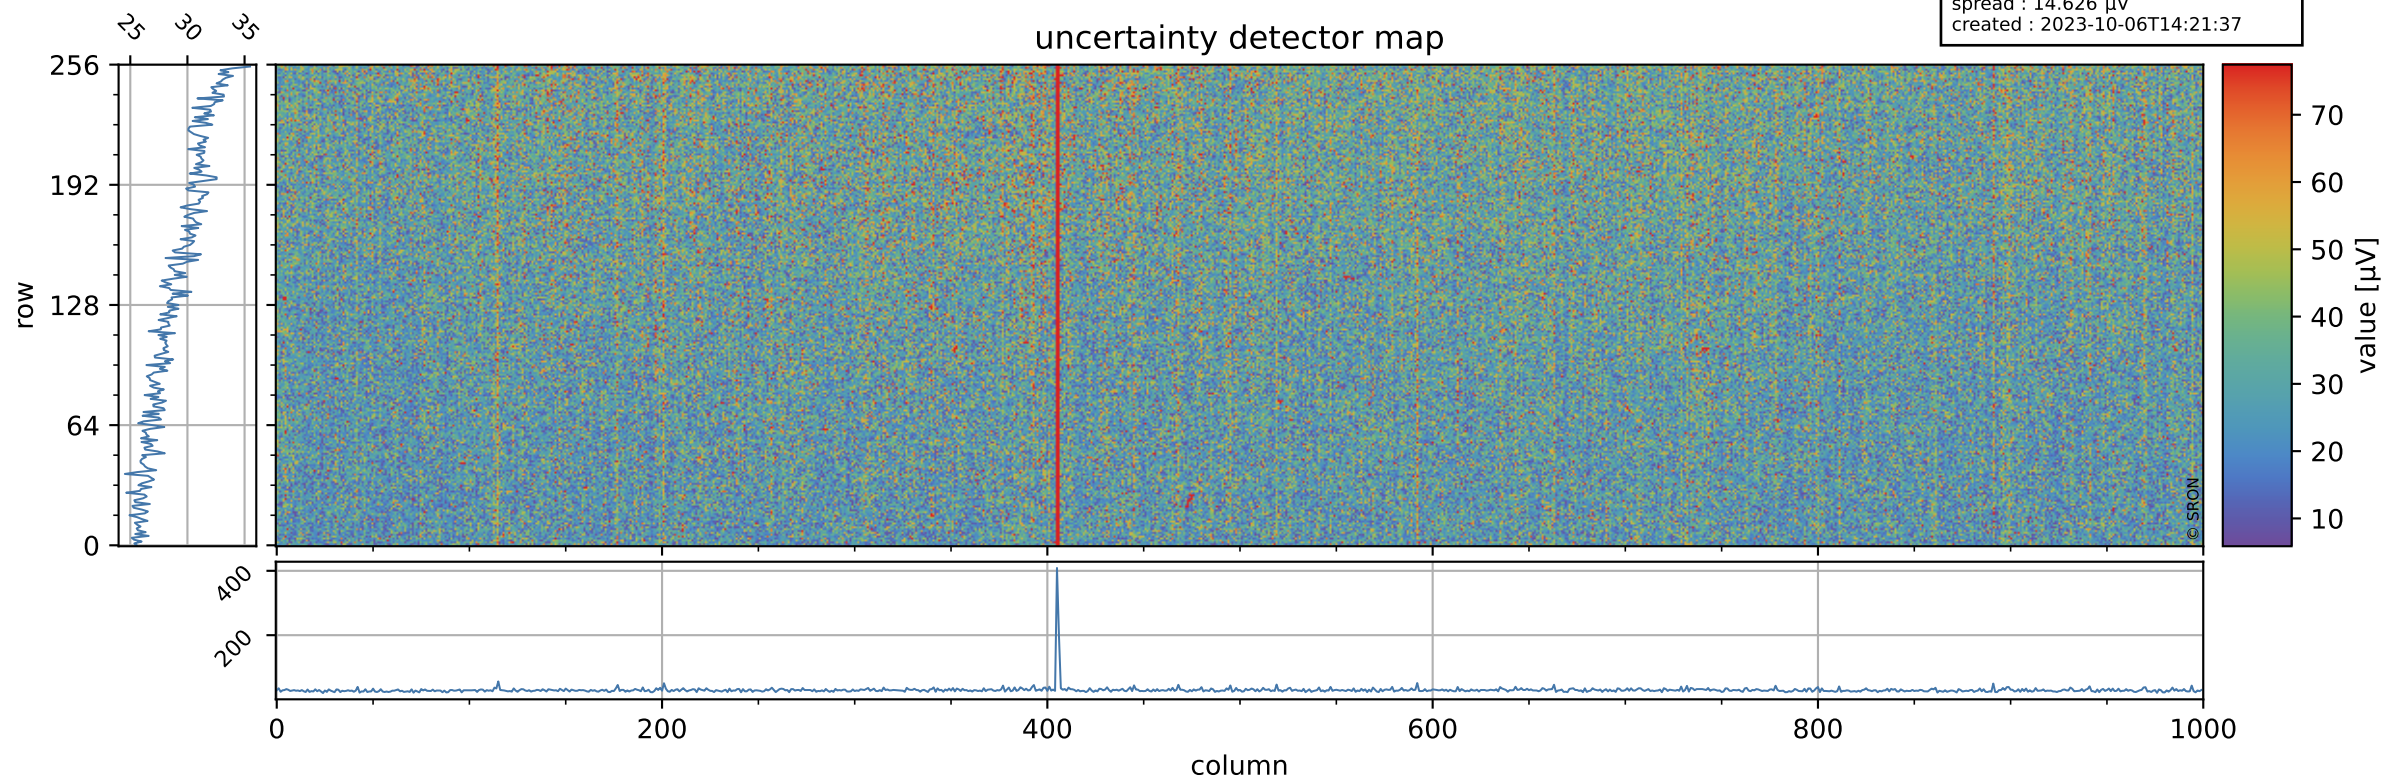

# Tropomi SWIR offset (beta nominal)

orbits : 15 in [30967, 30997]  
coverage : 2023-10-04 / 2023-10-06  
median : 0.52603 V  
spread : 0.035907 V  
created : 2023-10-06T14:21:37

## value detector map

# Tropomi SWIR offset (beta nominal)

orbits : 15 in [30967, 30997]  
coverage : 2023-10-04 / 2023-10-06  
median : 29.171  $\mu\text{V}$   
spread : 14.626  $\mu\text{V}$   
created : 2023-10-06T14:21:37

# Tropomi SWIR offset (beta nominal) ground-tracks of Sentinel-5P

orbits : 15 in [30967, 30997]  
coverage : 2023-10-04 / 2023-10-06  
created : 2023-10-06T14:21:38