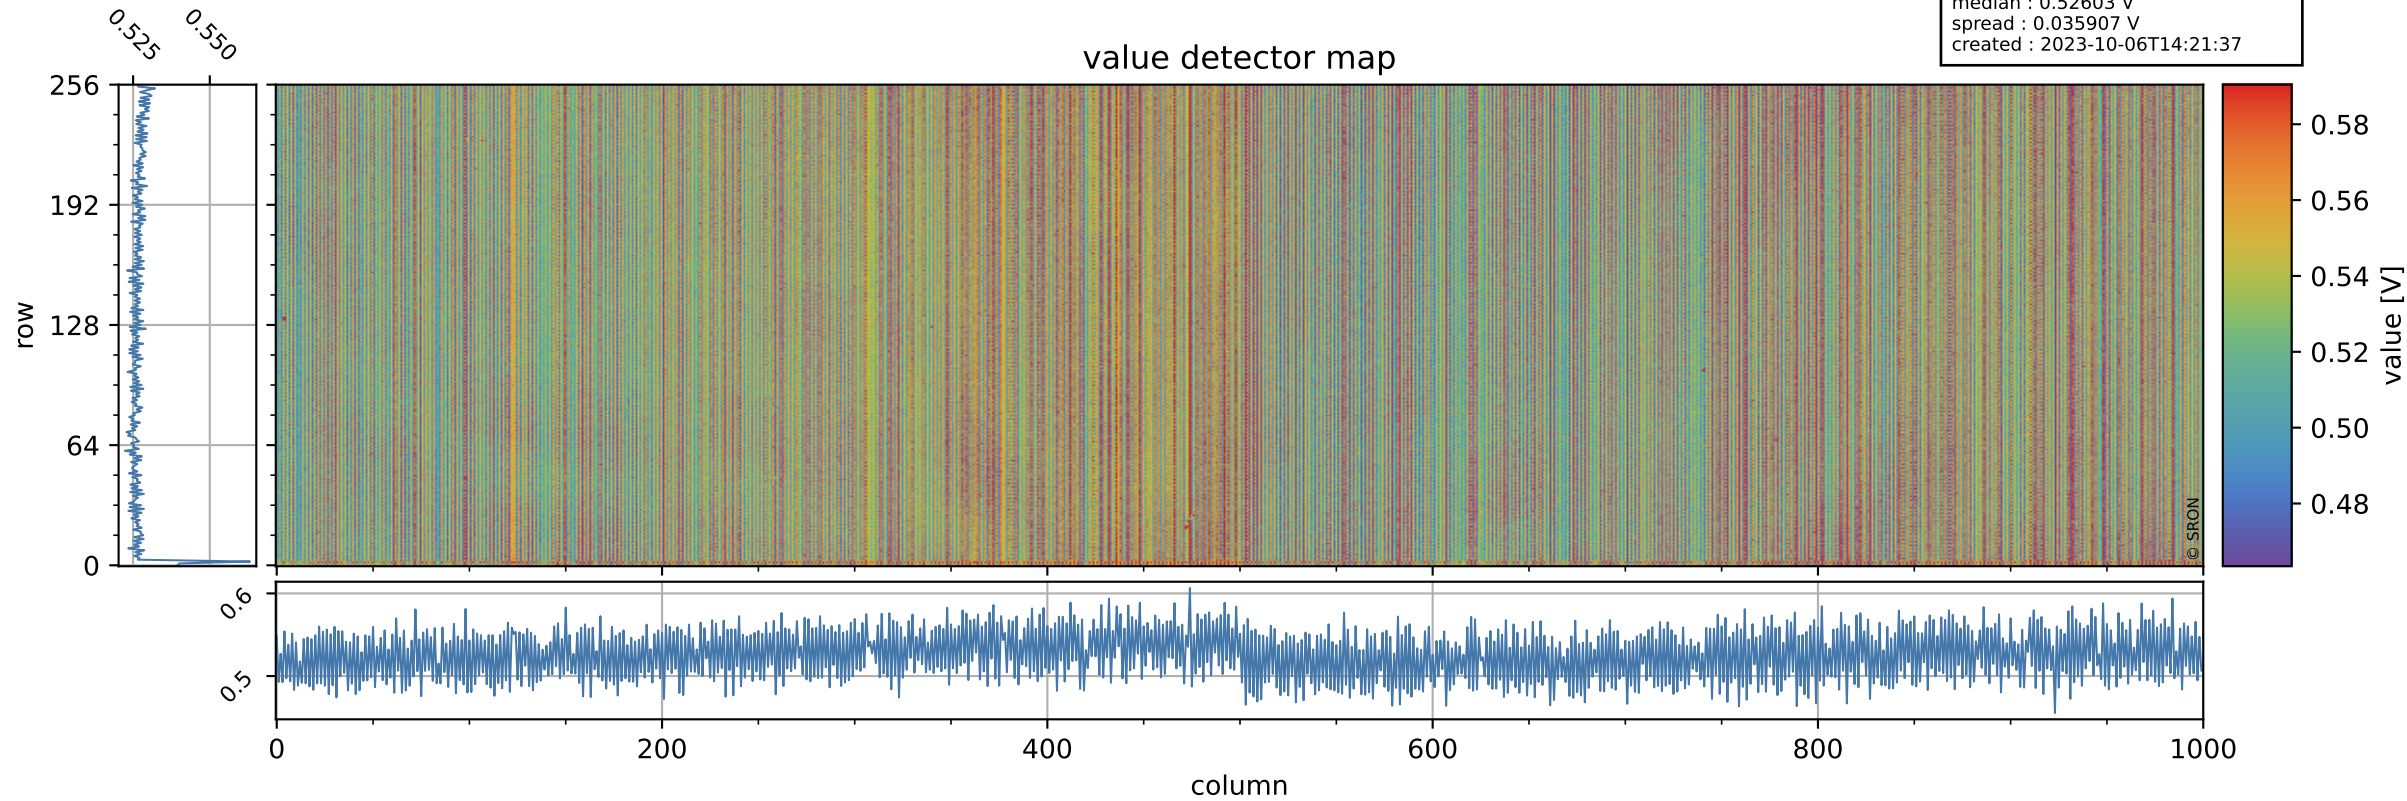

# Tropomi SWIR offset (beta nominal)

orbits : 15 in [30967, 30997]  
coverage : 2023-10-04 / 2023-10-06  
median : 0.52603 V  
spread : 0.035907 V  
created : 2023-10-06T14:21:37

## value detector map

# Tropomi SWIR offset (beta nominal)

orbits : 15 in [30967, 30997]  
coverage : 2023-10-04 / 2023-10-06  
median : 29.171  $\mu\text{V}$   
spread : 14.626  $\mu\text{V}$   
created : 2023-10-06T14:21:37

# Tropomi SWIR offset (beta nominal) ground-tracks of Sentinel-5P

orbits : 15 in [30967, 30997]  
coverage : 2023-10-04 / 2023-10-06  
created : 2023-10-06T14:21:38