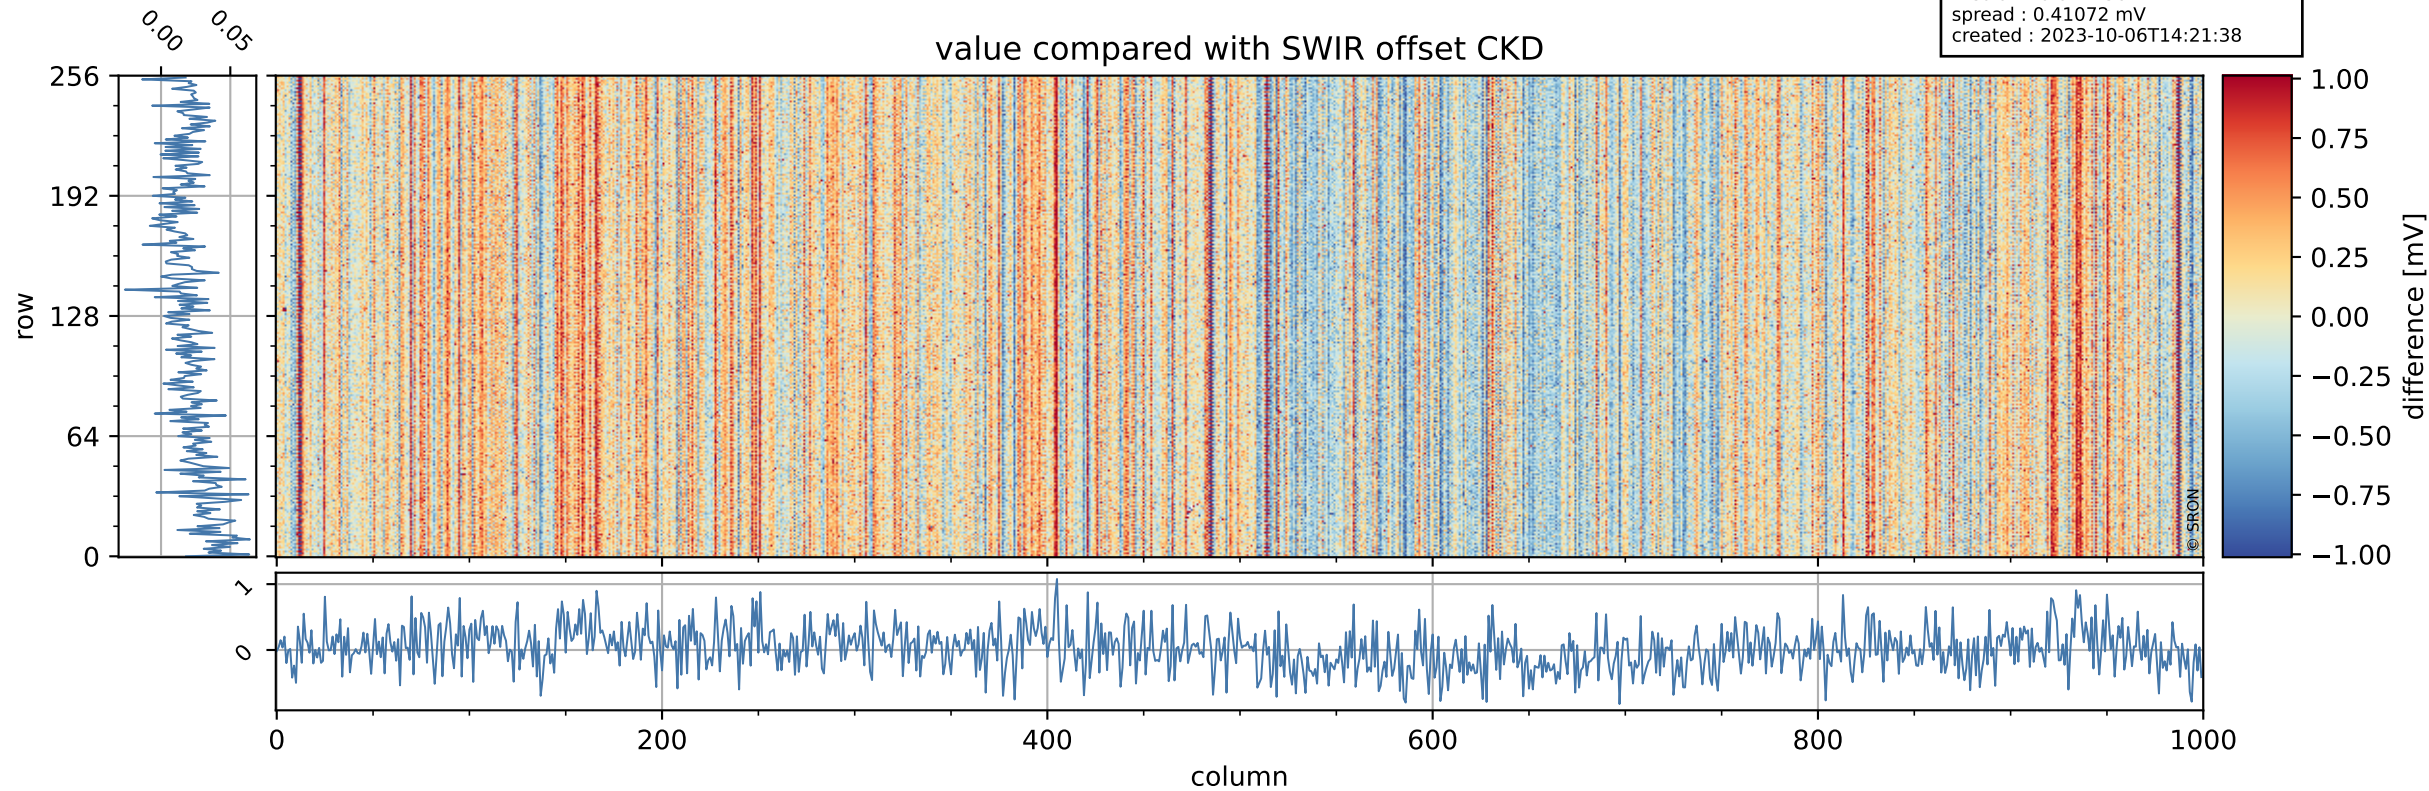

## value detector map

# Tropomi SWIR offset (beta nominal)

orbits : 15 in [30967, 30997]  
coverage : 2023-10-04 / 2023-10-06  
median : 29.171  $\mu\text{V}$   
spread : 14.626  $\mu\text{V}$   
created : 2023-10-06T14:21:37

# Tropomi SWIR offset (beta nominal)

orbits : 15 in [30967, 30997]  
coverage : 2023-10-04 / 2023-10-06  
median : 0.022456 mV  
spread : 0.41072 mV  
created : 2023-10-06T14:21:38

value compared with SWIR offset CKD

# Tropomi SWIR offset (beta nominal) ground-tracks of Sentinel-5P

orbits : 15 in [30967, 30997]  
coverage : 2023-10-04 / 2023-10-06  
created : 2023-10-06T14:21:38