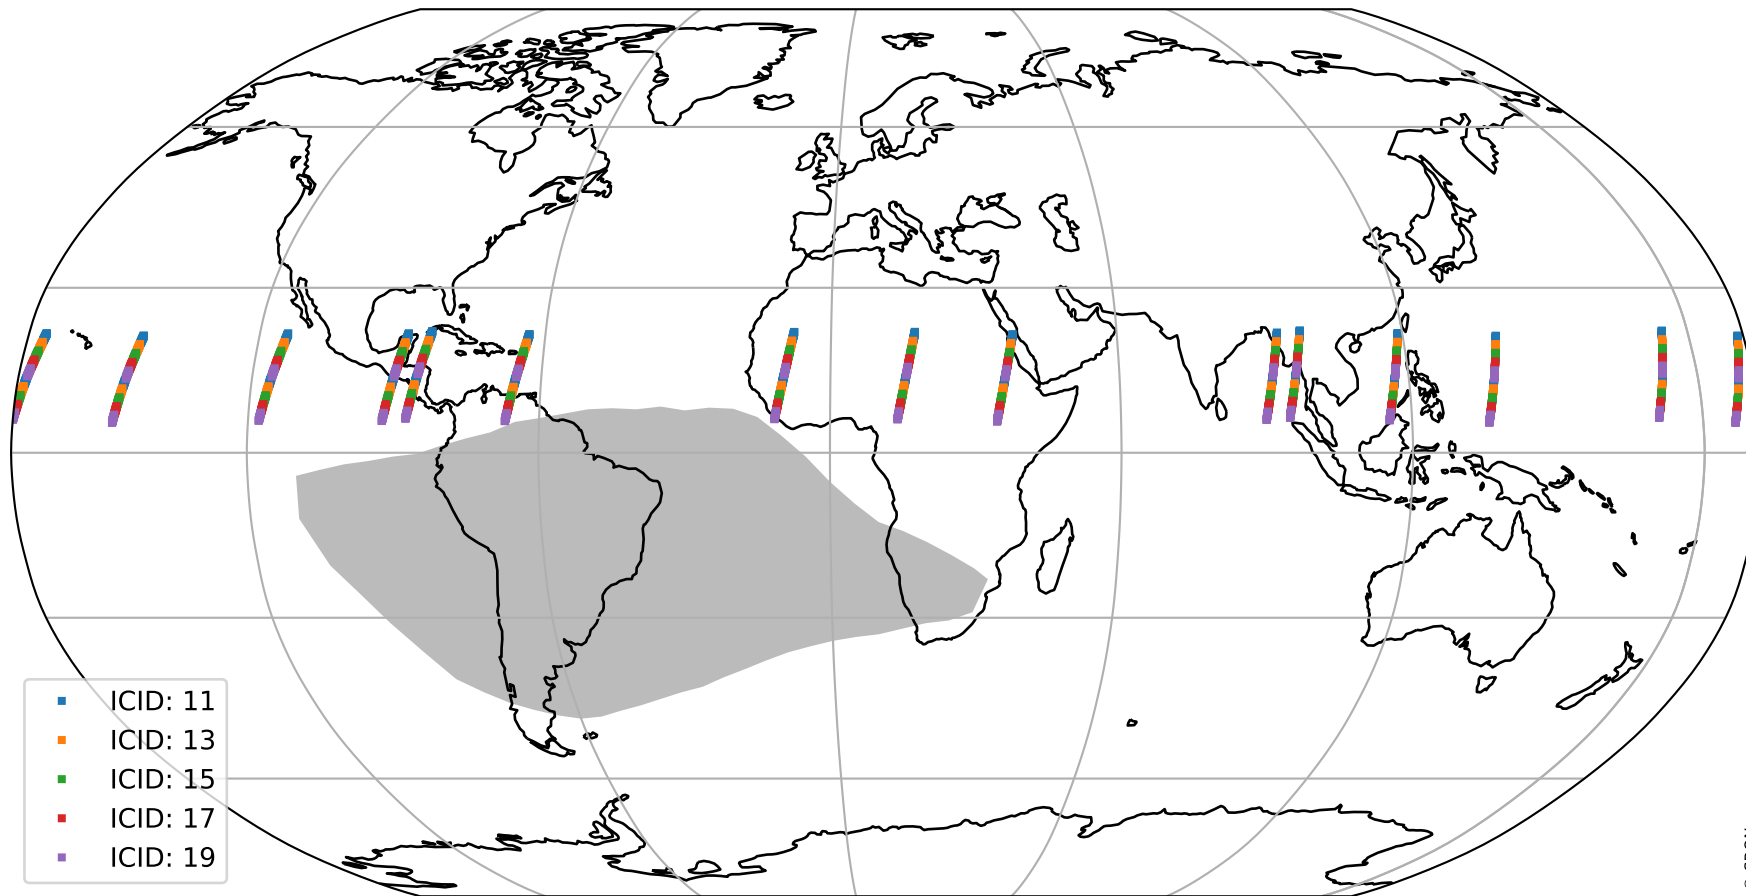

Tropomi SWIR offset (beta nominal)

orbits : 15 in [30997, 31042]
coverage : 2023-10-07 / 2023-10-09
median : 0.52605 V
spread : 0.03591 V
created : 2023-10-10T04:21:38

value detector map

Tropomi SWIR offset (beta nominal)

orbits : 15 in [30997, 31042]
coverage : 2023-10-07 / 2023-10-09
median : 29.592 μV
spread : 14.902 μV
created : 2023-10-10T04:21:38

Tropomi SWIR offset (beta nominal)

orbits : 15 in [30997, 31042]
coverage : 2023-10-07 / 2023-10-09
median : 0.039836 mV
spread : 0.41325 mV
created : 2023-10-10T04:21:38

value compared with SWIR offset CKD

Tropomi SWIR offset (beta nominal) ground-tracks of Sentinel-5P

orbits : 15 in [30997, 31042]
coverage : 2023-10-07 / 2023-10-09
created : 2023-10-10T04:21:39

Tropomi SWIR offset (beta nominal)

orbits : [1867, 31042]
coverage : 2018-02-20 / 2023-10-09
created : 2023-10-10T04:21:39

trend of detector median & temperatures