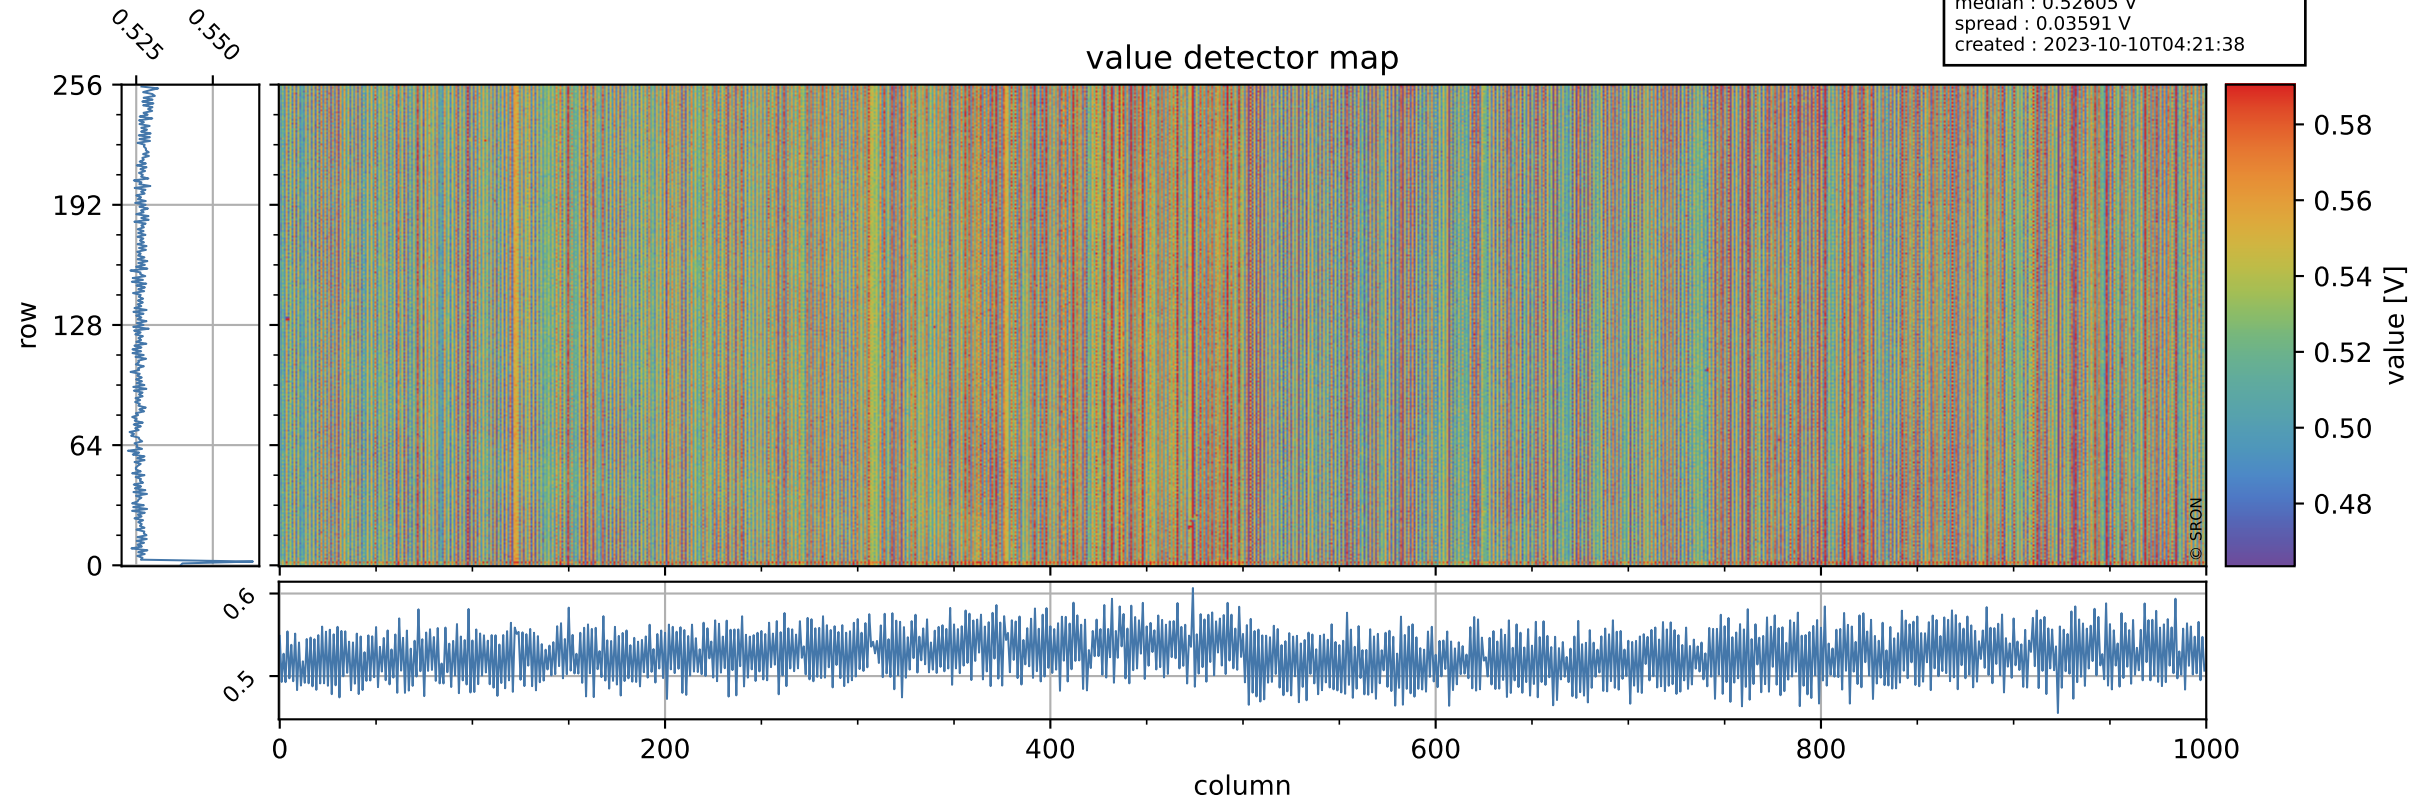

Tropomi SWIR offset (beta nominal)

orbits : 15 in [30997, 31042]
coverage : 2023-10-07 / 2023-10-09
median : 0.52605 V
spread : 0.03591 V
created : 2023-10-10T04:21:38

value detector map

Tropomi SWIR offset (beta nominal)

orbits : 15 in [30997, 31042]
coverage : 2023-10-07 / 2023-10-09
median : 29.592 μV
spread : 14.902 μV
created : 2023-10-10T04:21:38

Tropomi SWIR offset (beta nominal)

orbits : 15 in [30997, 31042]
coverage : 2023-10-07 / 2023-10-09
median : 0.039836 mV
spread : 0.41325 mV
created : 2023-10-10T04:21:38

value compared with SWIR offset CKD

Tropomi SWIR offset (beta nominal) ground-tracks of Sentinel-5P

orbits : 15 in [30997, 31042]
coverage : 2023-10-07 / 2023-10-09
created : 2023-10-10T04:21:39

Tropomi SWIR offset (beta nominal)

orbits : [1867, 31042]
coverage : 2018-02-20 / 2023-10-09
created : 2023-10-10T04:21:39

trend of detector median & temperatures