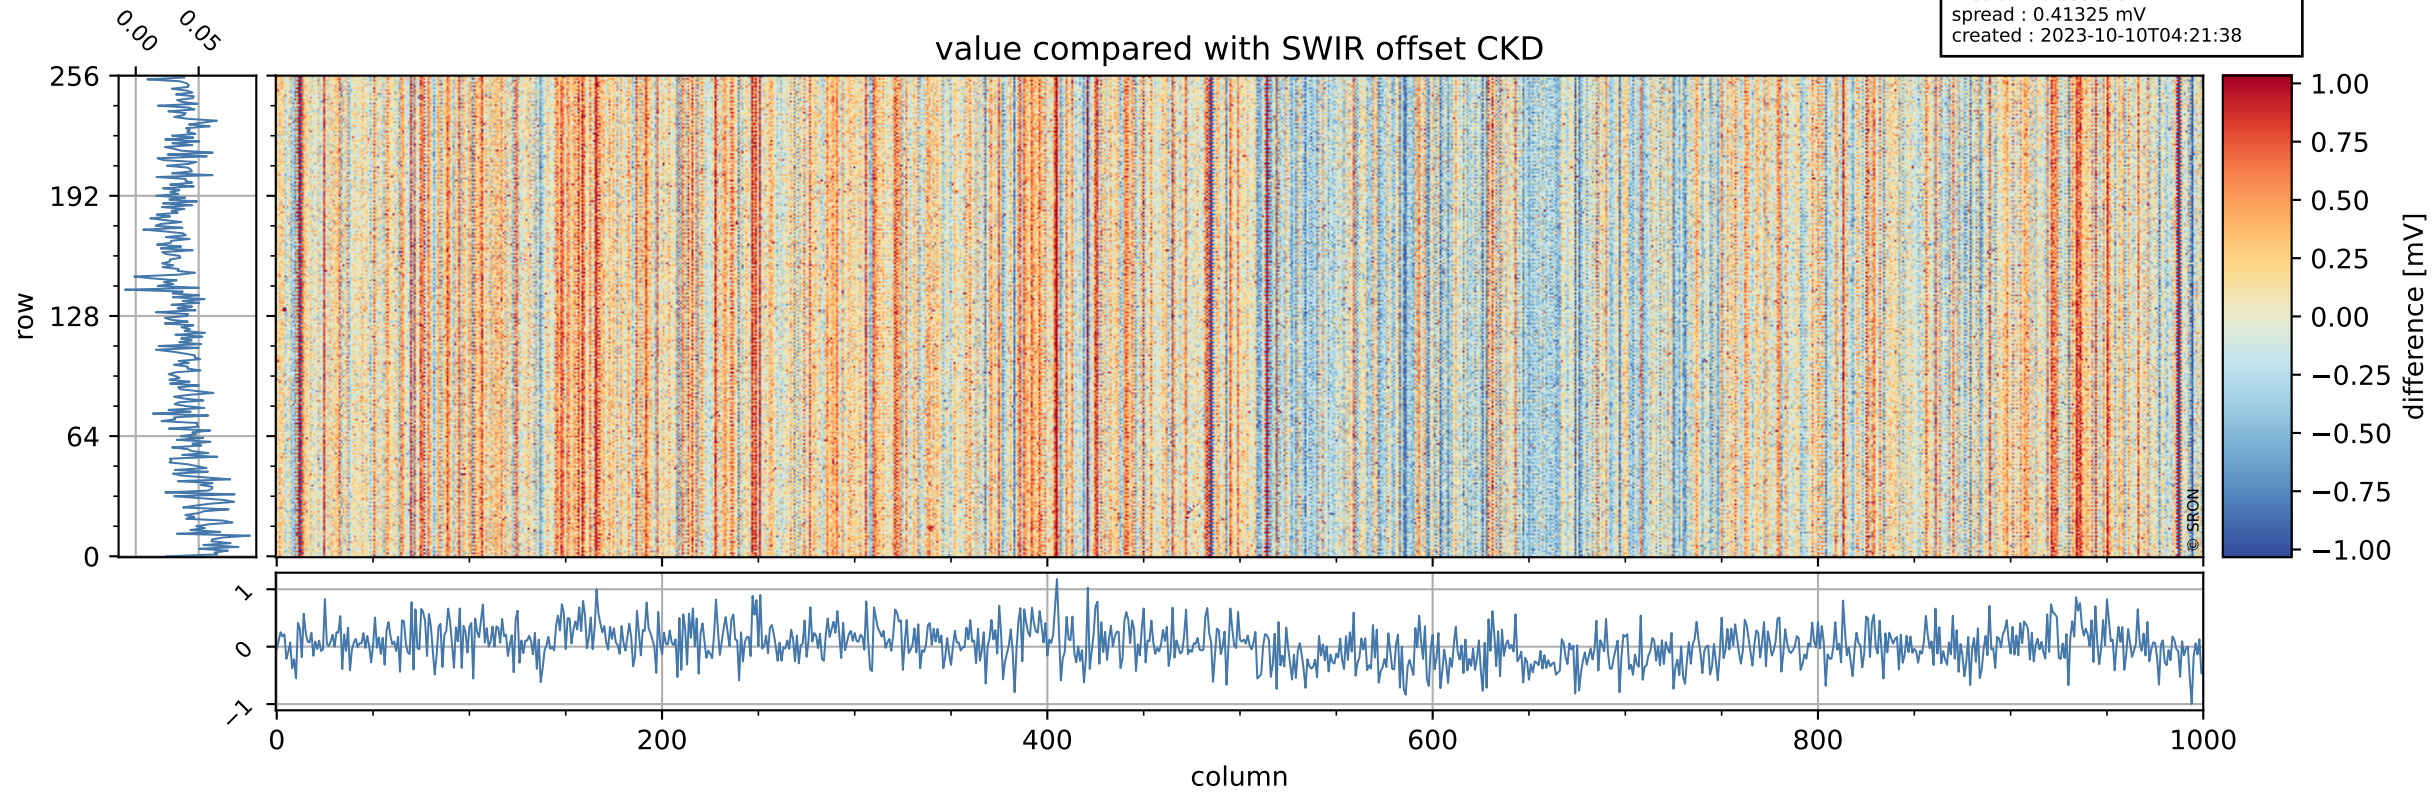

Tropomi SWIR offset (beta nominal)

orbits : 15 in [30997, 31042]
coverage : 2023-10-07 / 2023-10-09
median : 0.52605 V
spread : 0.03591 V
created : 2023-10-10T04:21:38

value detector map

Tropomi SWIR offset (beta nominal)

orbits : 15 in [30997, 31042]
coverage : 2023-10-07 / 2023-10-09
median : 29.592 μV
spread : 14.902 μV
created : 2023-10-10T04:21:38

Tropomi SWIR offset (beta nominal)

orbits : 15 in [30997, 31042]
coverage : 2023-10-07 / 2023-10-09
median : 0.039836 mV
spread : 0.41325 mV
created : 2023-10-10T04:21:38

value compared with SWIR offset CKD

Tropomi SWIR offset (beta nominal) ground-tracks of Sentinel-5P

orbits : 15 in [30997, 31042]
coverage : 2023-10-07 / 2023-10-09
created : 2023-10-10T04:21:39

Tropomi SWIR offset (beta nominal)

orbits : [1867, 31042]
coverage : 2018-02-20 / 2023-10-09
created : 2023-10-10T04:21:39

trend of detector median & temperatures