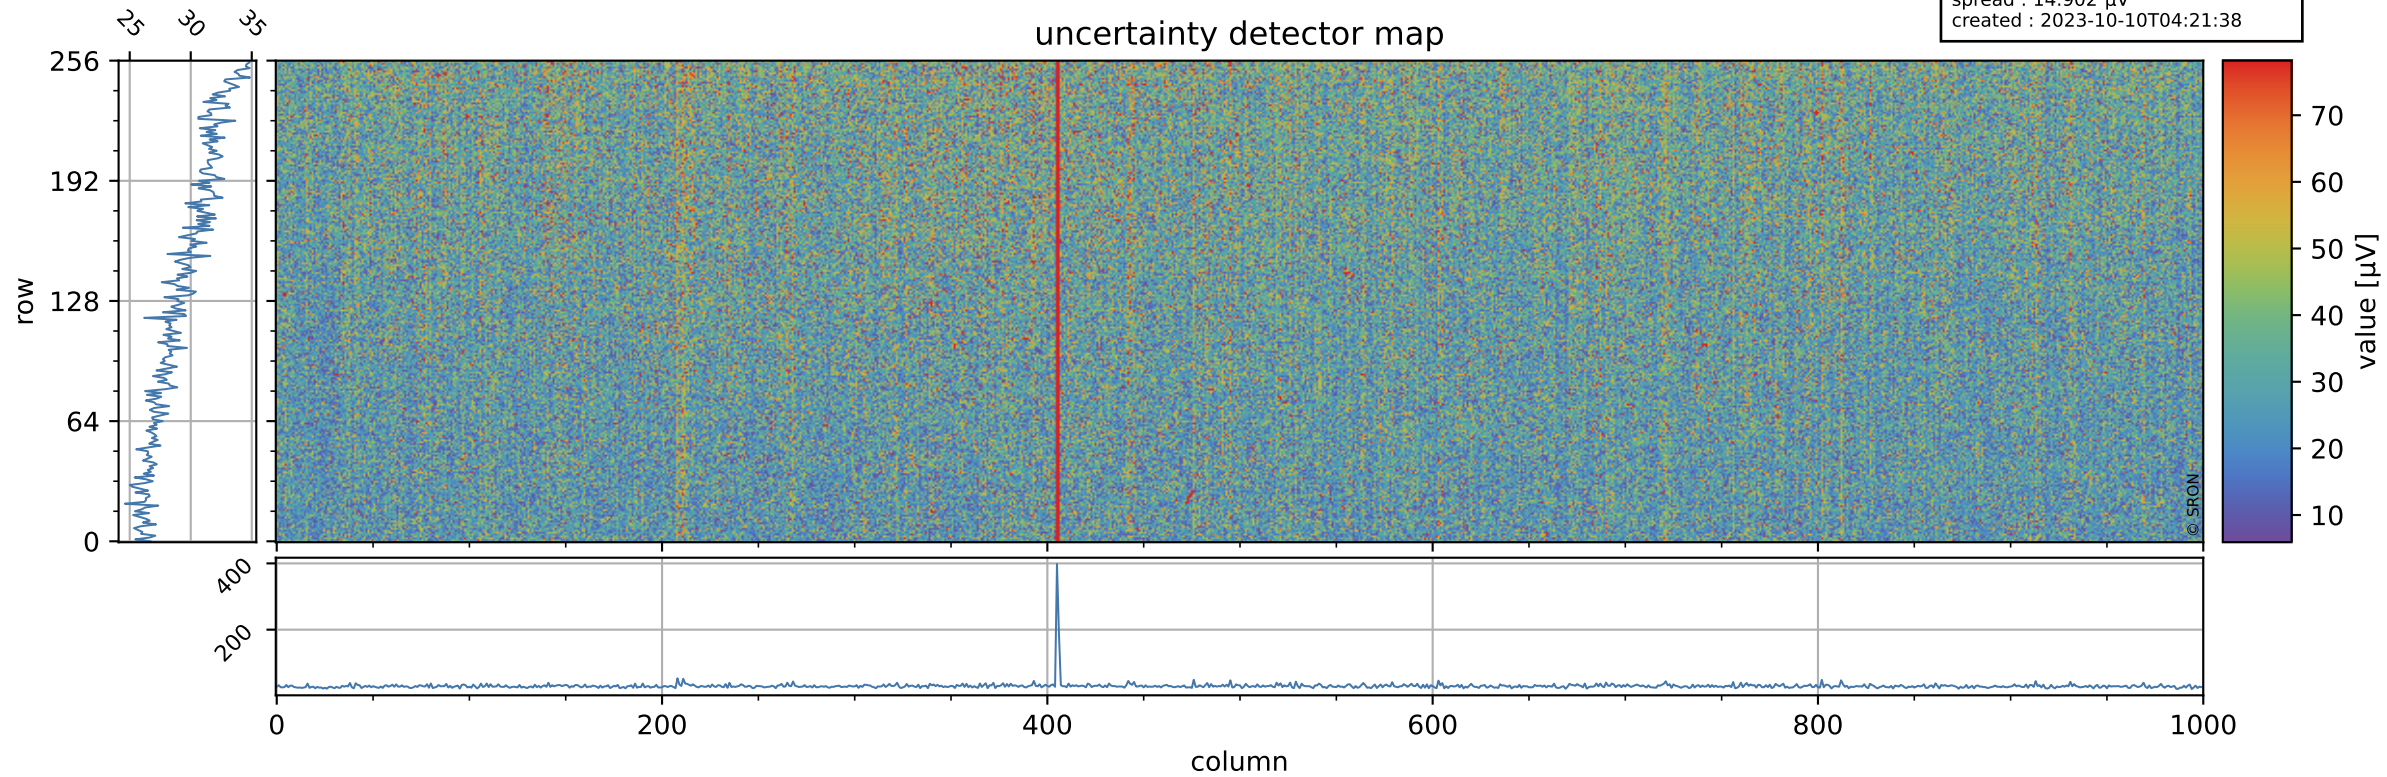

Tropomi SWIR offset (beta nominal)

orbits : 15 in [30997, 31042]
coverage : 2023-10-07 / 2023-10-09
median : 0.52605 V
spread : 0.03591 V
created : 2023-10-10T04:21:38

value detector map

Tropomi SWIR offset (beta nominal)

orbits : 15 in [30997, 31042]
coverage : 2023-10-07 / 2023-10-09
median : 29.592 μV
spread : 14.902 μV
created : 2023-10-10T04:21:38

Tropomi SWIR offset (beta nominal)

orbits : 15 in [30997, 31042]
coverage : 2023-10-07 / 2023-10-09
median : 0.039836 mV
spread : 0.41325 mV
created : 2023-10-10T04:21:38

value compared with SWIR offset CKD

Tropomi SWIR offset (beta nominal) ground-tracks of Sentinel-5P

orbits : 15 in [30997, 31042]
coverage : 2023-10-07 / 2023-10-09
created : 2023-10-10T04:21:39

Tropomi SWIR offset (beta nominal)

orbits : [1867, 31042]
coverage : 2018-02-20 / 2023-10-09
created : 2023-10-10T04:21:39

trend of detector median & temperatures