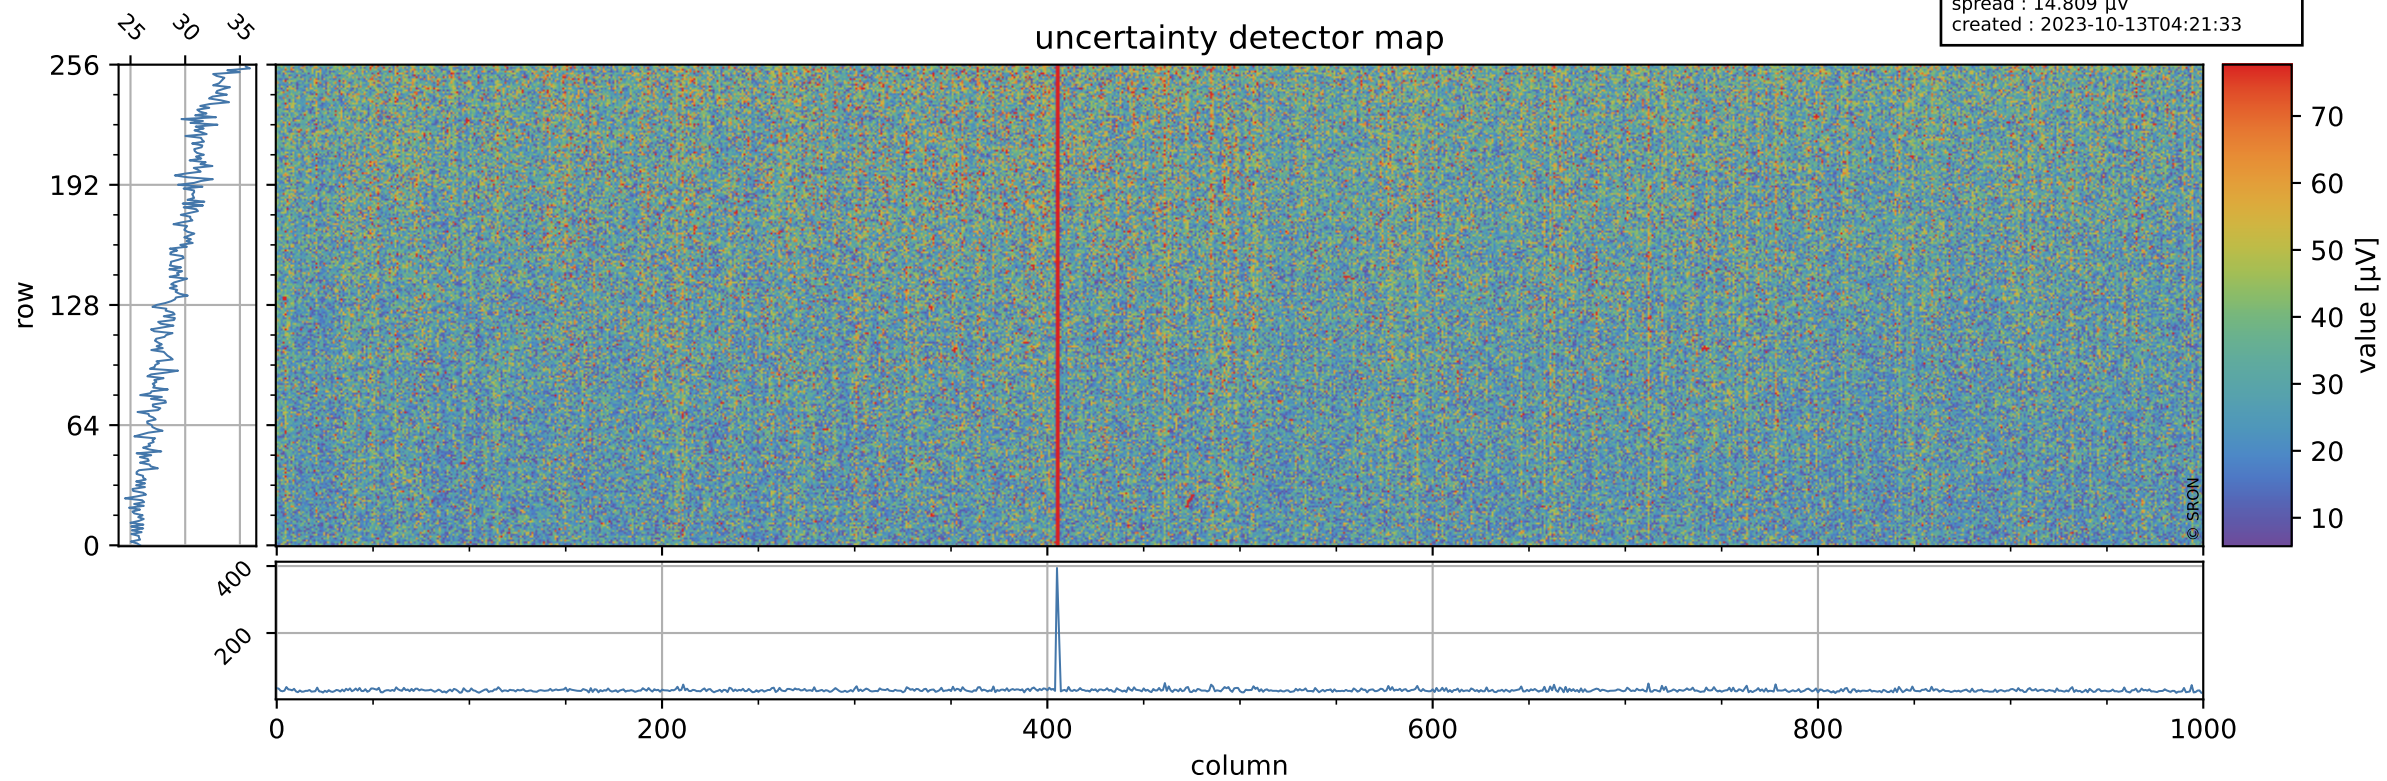

# Tropomi SWIR offset (beta nominal)

orbits : 16 in [31042, 31087]  
coverage : 2023-10-10 / 2023-10-12  
median : 0.52605 V  
spread : 0.03591 V  
created : 2023-10-13T04:21:33

## value detector map

# Tropomi SWIR offset (beta nominal)

orbits : 16 in [31042, 31087]  
coverage : 2023-10-10 / 2023-10-12  
median : 29.226  $\mu\text{V}$   
spread : 14.809  $\mu\text{V}$   
created : 2023-10-13T04:21:33

# Tropomi SWIR offset (beta nominal) ground-tracks of Sentinel-5P

orbits : 16 in [31042, 31087]  
coverage : 2023-10-10 / 2023-10-12  
created : 2023-10-13T04:21:34