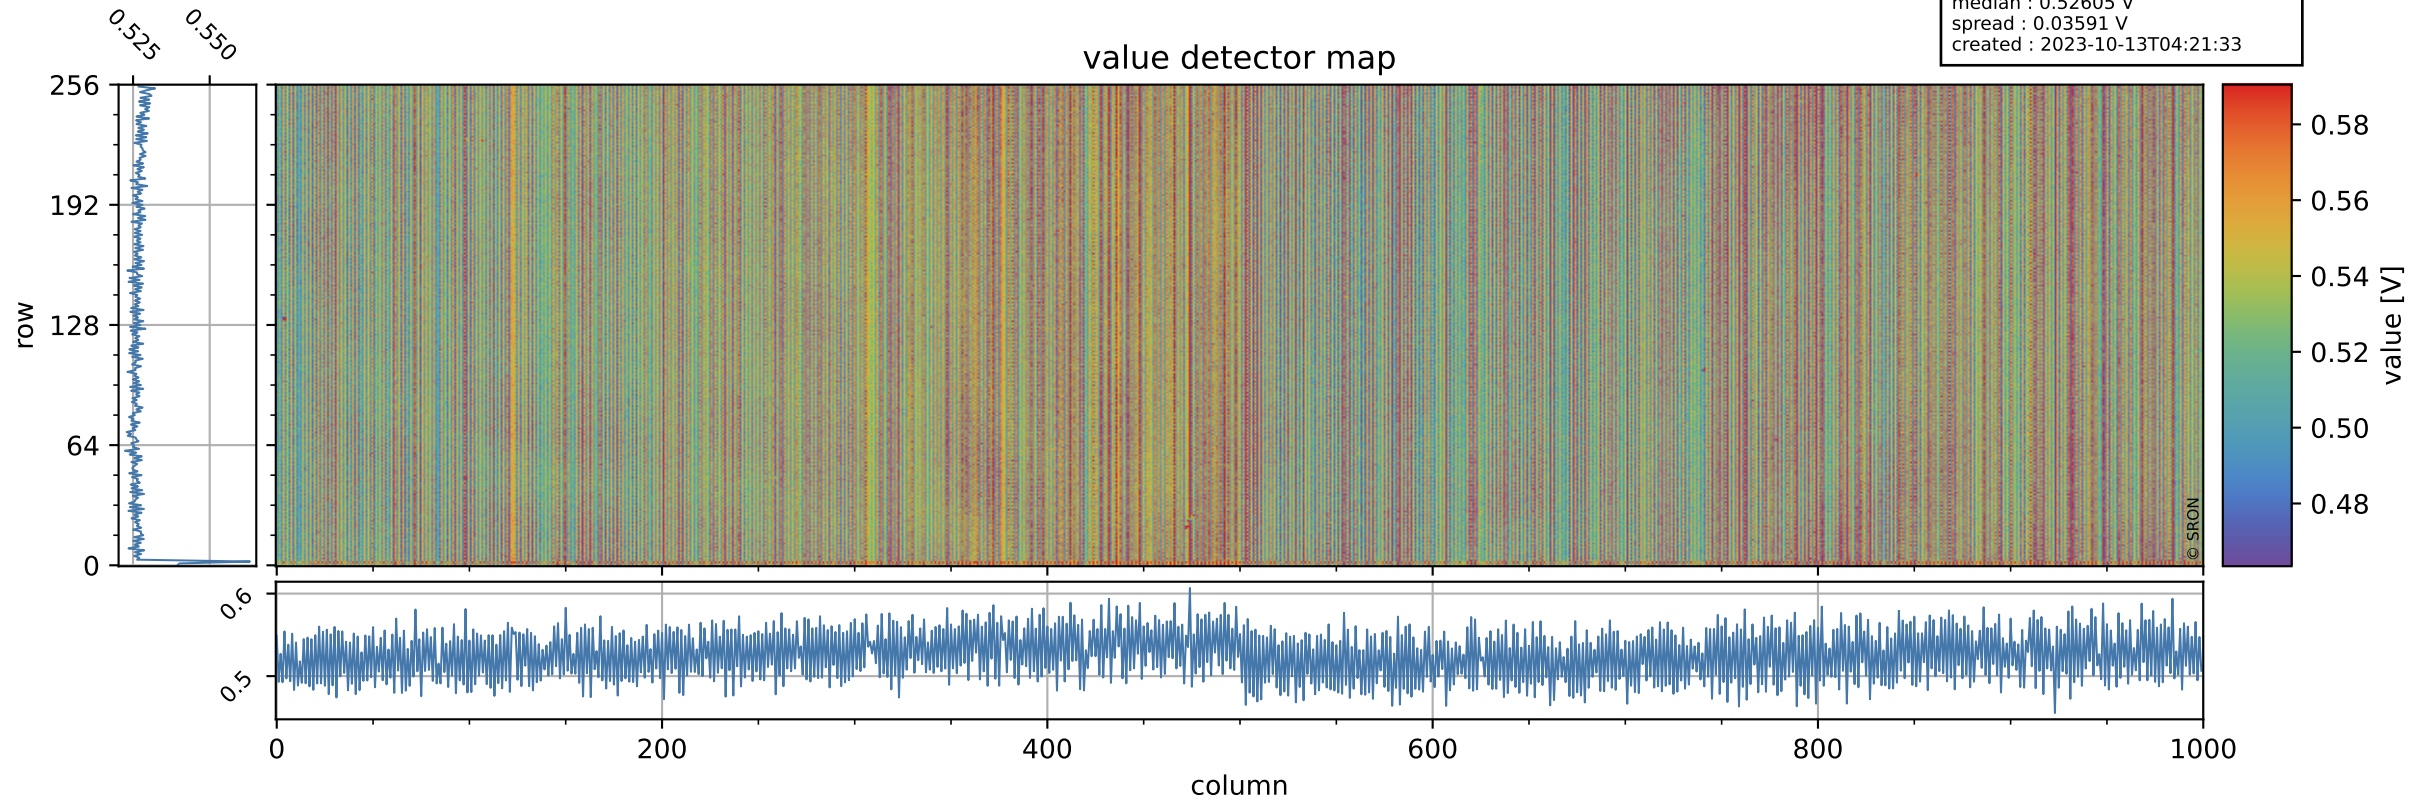

# Tropomi SWIR offset (beta nominal)

orbits : 16 in [31042, 31087]  
coverage : 2023-10-10 / 2023-10-12  
median : 0.52605 V  
spread : 0.03591 V  
created : 2023-10-13T04:21:33

## value detector map

# Tropomi SWIR offset (beta nominal)

orbits : 16 in [31042, 31087]  
coverage : 2023-10-10 / 2023-10-12  
median : 29.226  $\mu\text{V}$   
spread : 14.809  $\mu\text{V}$   
created : 2023-10-13T04:21:33

# Tropomi SWIR offset (beta nominal) ground-tracks of Sentinel-5P

orbits : 16 in [31042, 31087]  
coverage : 2023-10-10 / 2023-10-12  
created : 2023-10-13T04:21:34