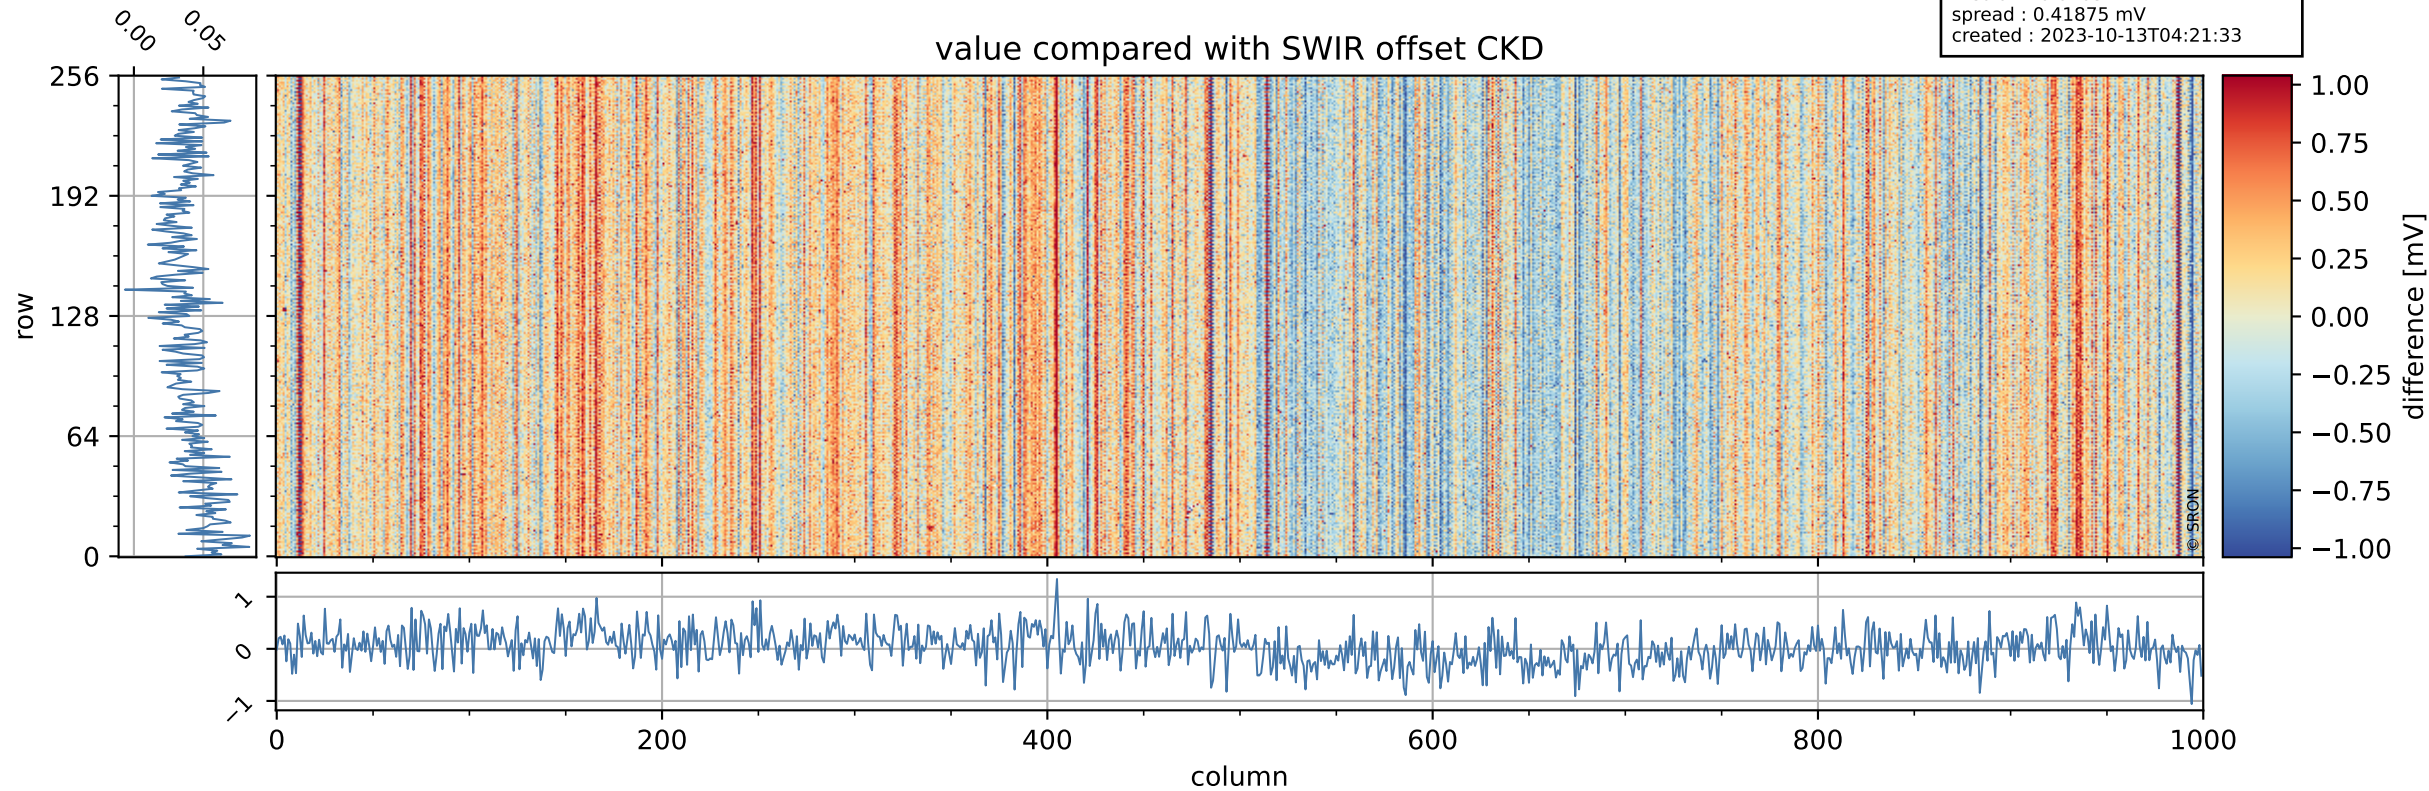

## value detector map

# Tropomi SWIR offset (beta nominal)

orbits : 16 in [31042, 31087]  
coverage : 2023-10-10 / 2023-10-12  
median : 29.226  $\mu\text{V}$   
spread : 14.809  $\mu\text{V}$   
created : 2023-10-13T04:21:33

# Tropomi SWIR offset (beta nominal)

orbits : 16 in [31042, 31087]  
coverage : 2023-10-10 / 2023-10-12  
median : 0.04037 mV  
spread : 0.41875 mV  
created : 2023-10-13T04:21:33

value compared with SWIR offset CKD

# Tropomi SWIR offset (beta nominal) ground-tracks of Sentinel-5P

orbits : 16 in [31042, 31087]  
coverage : 2023-10-10 / 2023-10-12  
created : 2023-10-13T04:21:34