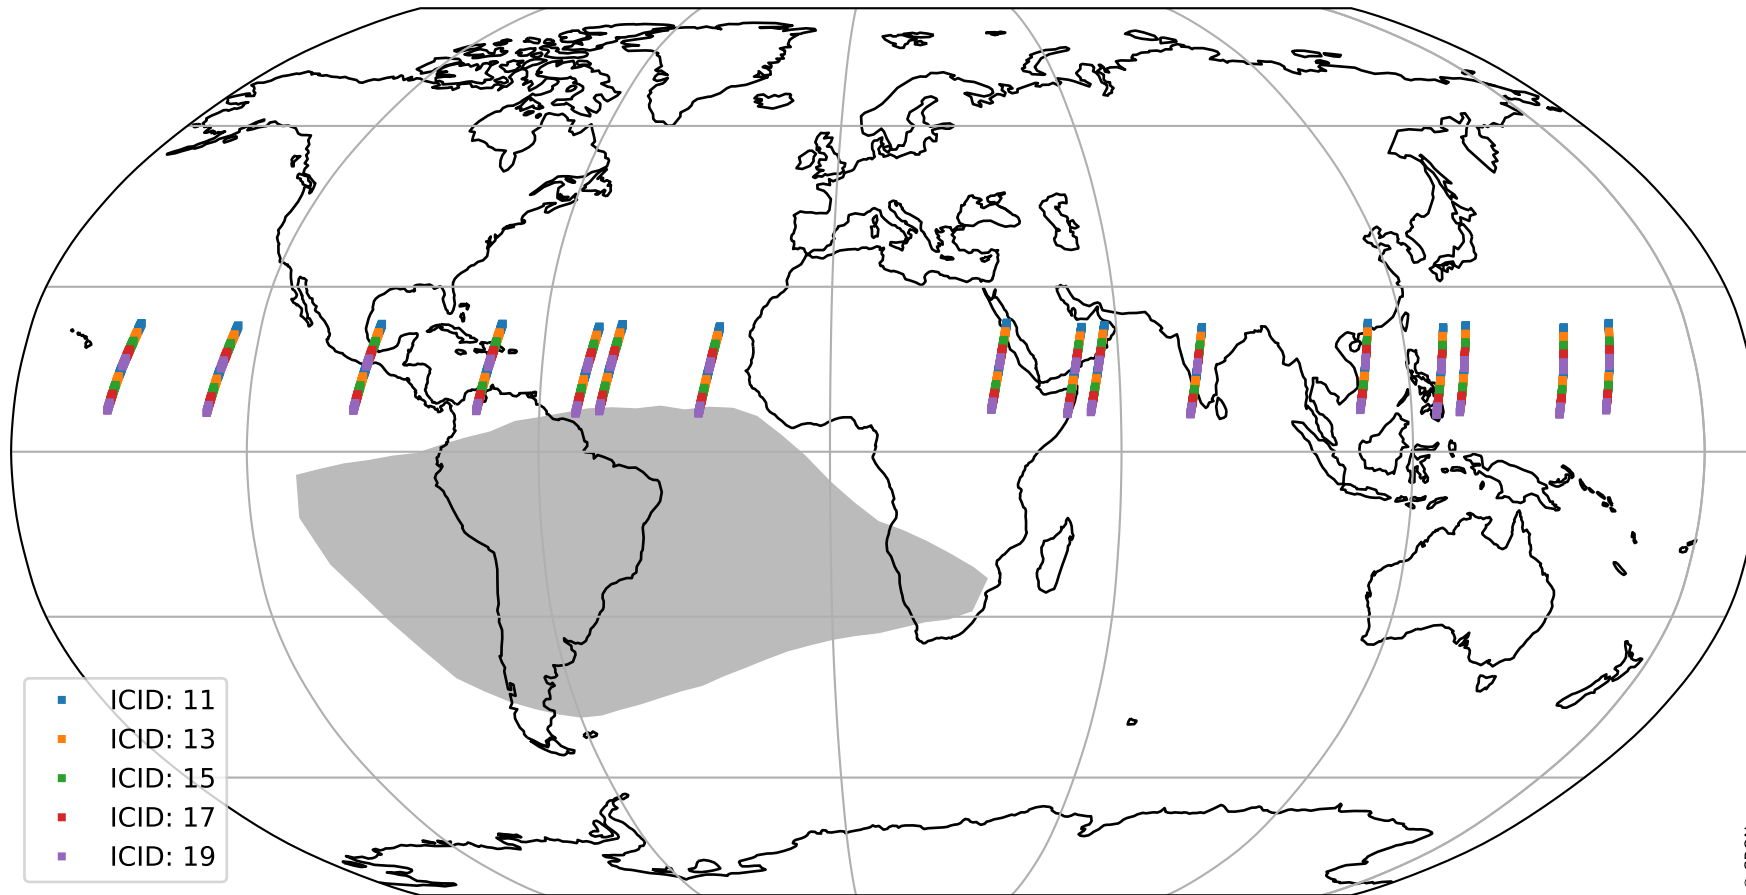

# Tropomi SWIR offset (beta nominal)

orbits : 16 in [31042, 31087]  
coverage : 2023-10-10 / 2023-10-12  
median : 29.226  $\mu\text{V}$   
spread : 14.809  $\mu\text{V}$   
created : 2023-10-13T04:21:33

# Tropomi SWIR offset (beta nominal)

orbits : 16 in [31042, 31087]  
coverage : 2023-10-10 / 2023-10-12  
median : 0.04037 mV  
spread : 0.41875 mV  
created : 2023-10-13T04:21:33

value compared with SWIR offset CKD

# Tropomi SWIR offset (beta nominal) ground-tracks of Sentinel-5P

orbits : 16 in [31042, 31087]  
coverage : 2023-10-10 / 2023-10-12  
created : 2023-10-13T04:21:34

# Tropomi SWIR offset (beta nominal)

orbits : [1867, 31087]  
coverage : 2018-02-20 / 2023-10-12  
created : 2023-10-13T04:21:34