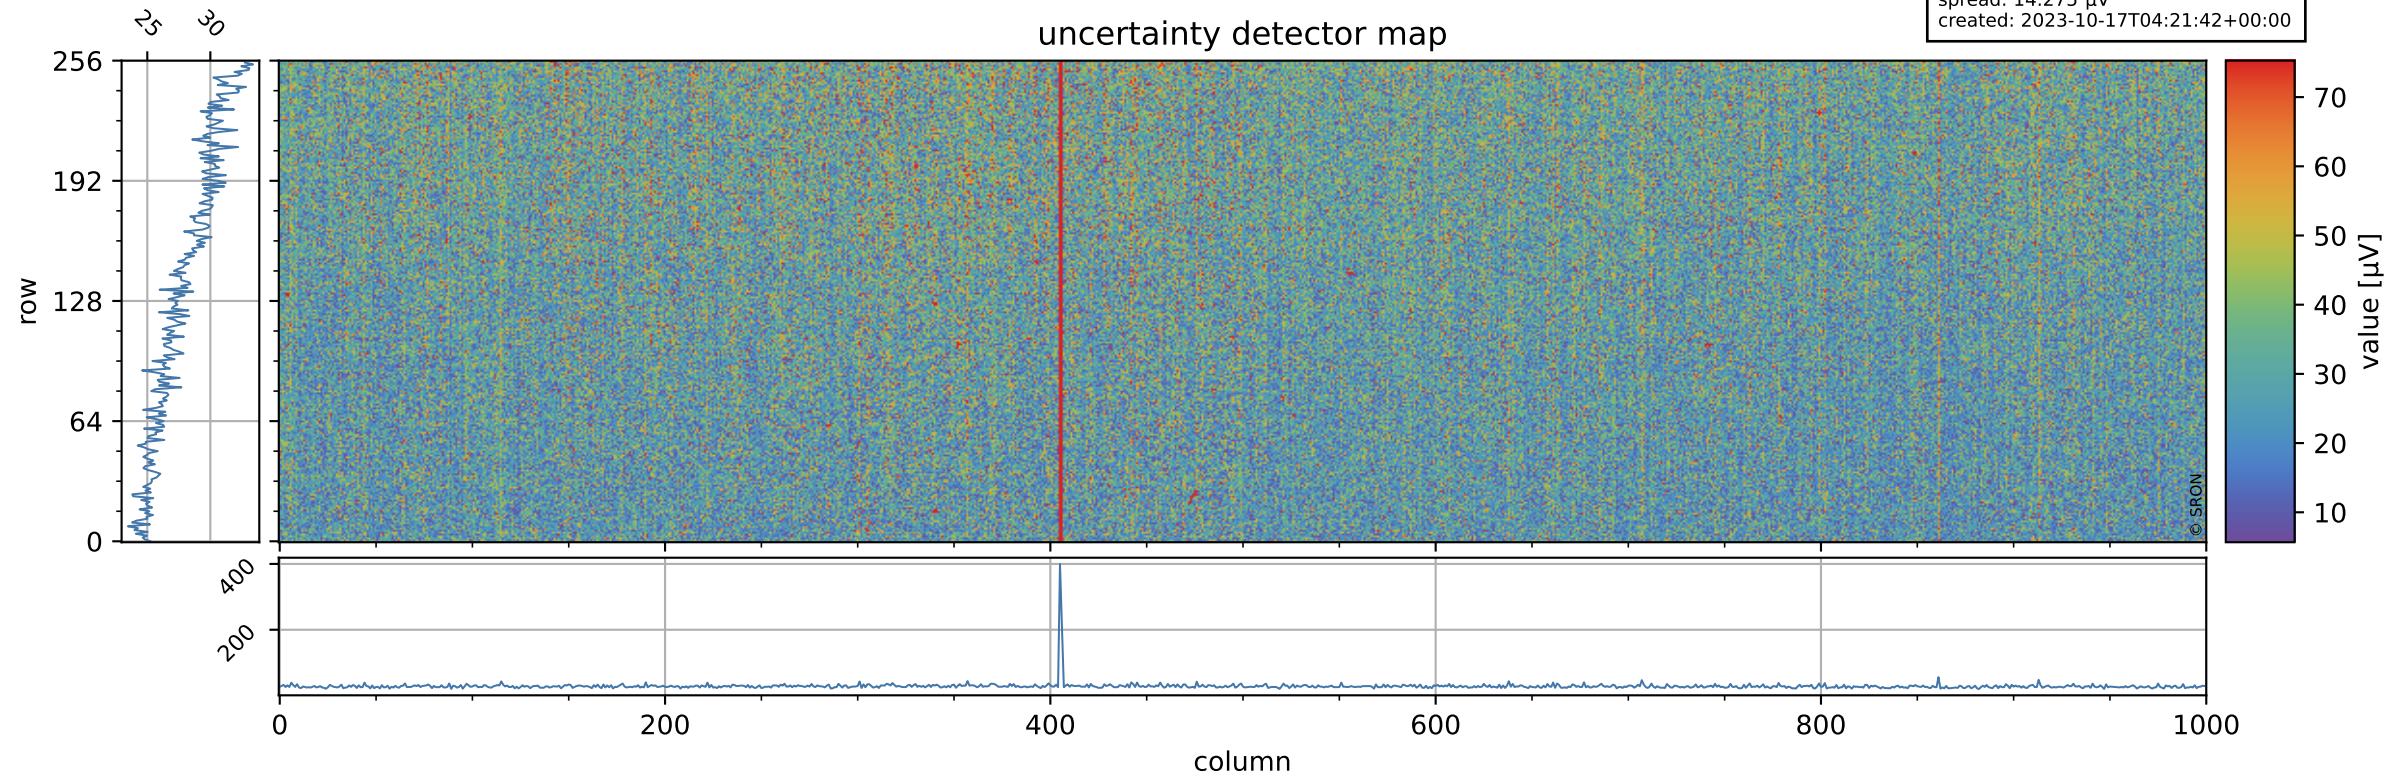

Tropomi SWIR offset (beta nominal)

orbits: 18 in [31087, 31132]
coverage: 2023-10-13 / 2023-10-16
median: 0.52607 V
spread: 0.035909 V
created: 2023-10-17T04:21:41+00:00

value detector map

Tropomi SWIR offset (beta nominal)

orbits: 18 in [31087, 31132]
coverage: 2023-10-13 / 2023-10-16
median: 28.115 μV
spread: 14.275 μV
created: 2023-10-17T04:21:42+00:00

Tropomi SWIR offset (beta nominal)

orbits: 18 in [31087, 31132]
coverage: 2023-10-13 / 2023-10-16
median: 0.061844 mV
spread: 0.41581 mV
created: 2023-10-17T04:21:42+00:00

value compared with SWIR offset CKD

Tropomi SWIR offset (beta nominal) ground-tracks of Sentinel-5P

orbits: 18 in [31087, 31132]
coverage: 2023-10-13 / 2023-10-16
created: 2023-10-17T04:21:42+00:00

- ICID: 11
- ICID: 13
- ICID: 15
- ICID: 17
- ICID: 19

Tropomi SWIR offset (beta nominal)

orbits: [1867, 31132]
coverage: 2018-02-20 / 2023-10-16
created: 2023-10-17T04:21:43+00:00

trend of detector median & temperatures