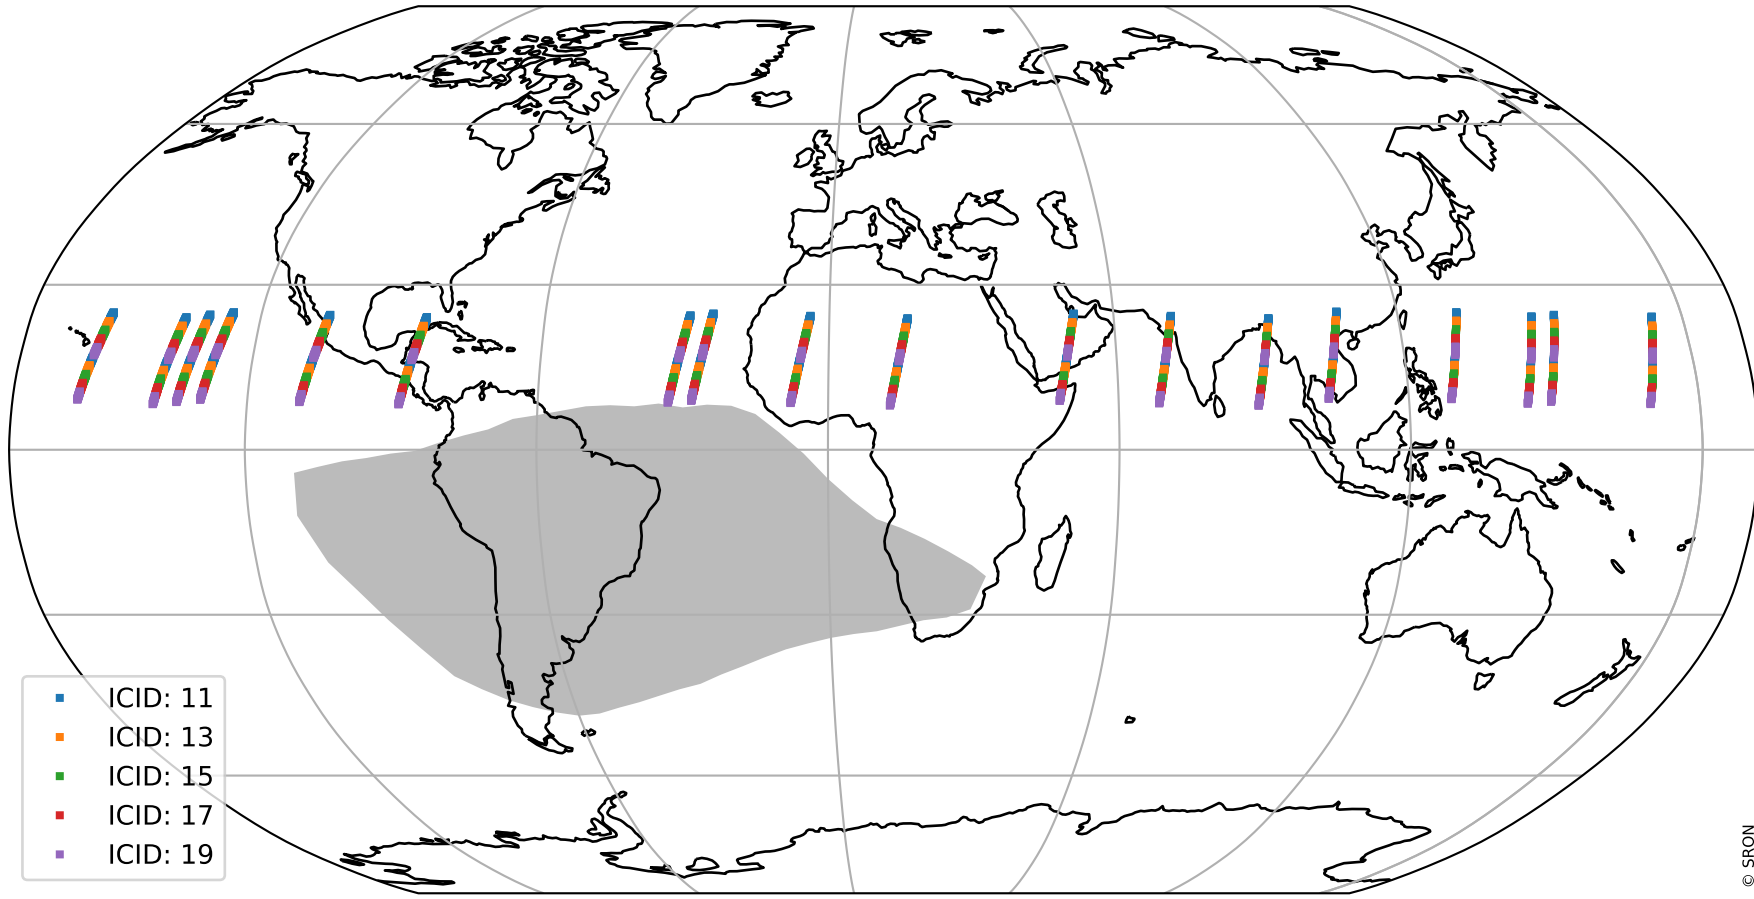

Tropomi SWIR offset (beta nominal)

orbits: 18 in [31087, 31132]
coverage: 2023-10-13 / 2023-10-16
median: 0.52607 V
spread: 0.035909 V
created: 2023-10-17T04:21:41+00:00

value detector map

Tropomi SWIR offset (beta nominal)

orbits: 18 in [31087, 31132]
coverage: 2023-10-13 / 2023-10-16
median: 28.115 μV
spread: 14.275 μV
created: 2023-10-17T04:21:42+00:00

Tropomi SWIR offset (beta nominal)

orbits: 18 in [31087, 31132]
coverage: 2023-10-13 / 2023-10-16
median: 0.061844 mV
spread: 0.41581 mV
created: 2023-10-17T04:21:42+00:00

value compared with SWIR offset CKD

Tropomi SWIR offset (beta nominal) ground-tracks of Sentinel-5P

orbits: 18 in [31087, 31132]
coverage: 2023-10-13 / 2023-10-16
created: 2023-10-17T04:21:42+00:00

- ICID: 11
- ICID: 13
- ICID: 15
- ICID: 17
- ICID: 19

Tropomi SWIR offset (beta nominal)

orbits: [1867, 31132]
coverage: 2018-02-20 / 2023-10-16
created: 2023-10-17T04:21:43+00:00

trend of detector median & temperatures