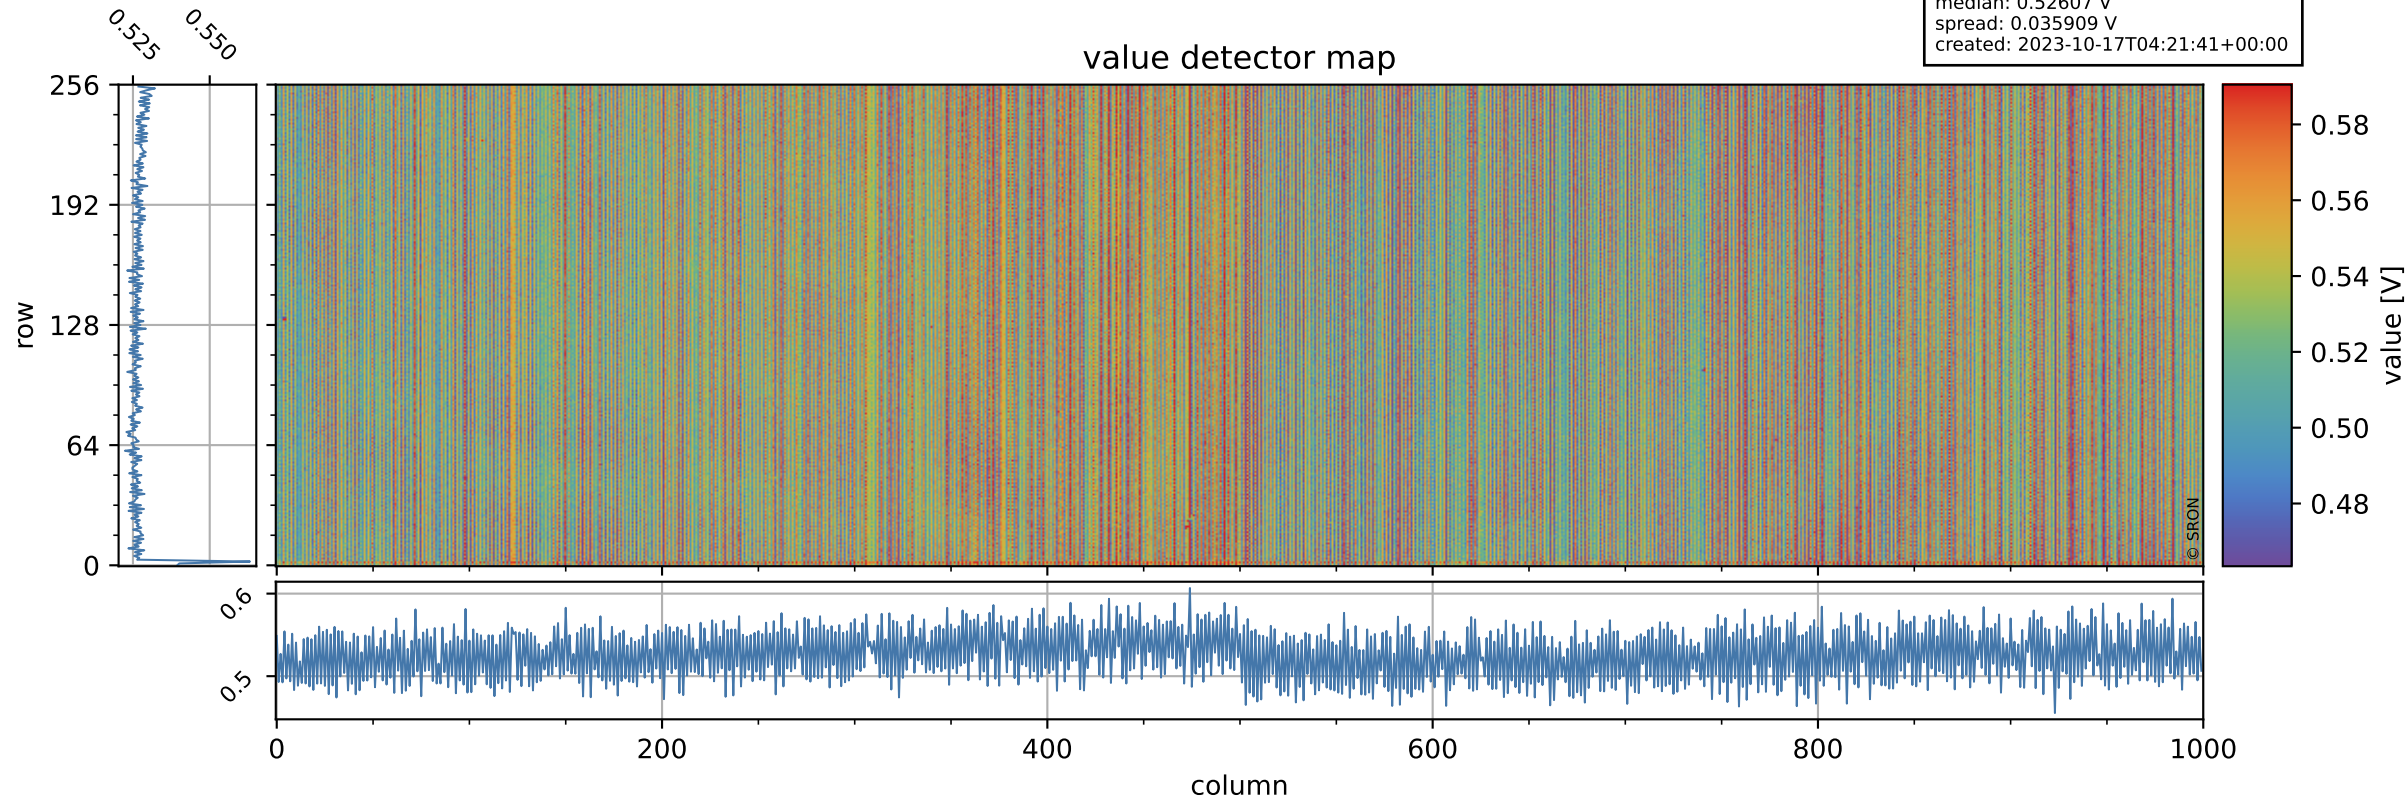

Tropomi SWIR offset (beta nominal)

orbits: 18 in [31087, 31132]
coverage: 2023-10-13 / 2023-10-16
median: 0.52607 V
spread: 0.035909 V
created: 2023-10-17T04:21:41+00:00

value detector map

Tropomi SWIR offset (beta nominal)

orbits: 18 in [31087, 31132]
coverage: 2023-10-13 / 2023-10-16
median: 28.115 μV
spread: 14.275 μV
created: 2023-10-17T04:21:42+00:00

Tropomi SWIR offset (beta nominal)

orbits: 18 in [31087, 31132]
coverage: 2023-10-13 / 2023-10-16
median: 0.061844 mV
spread: 0.41581 mV
created: 2023-10-17T04:21:42+00:00

value compared with SWIR offset CKD

Tropomi SWIR offset (beta nominal) ground-tracks of Sentinel-5P

orbits: 18 in [31087, 31132]
coverage: 2023-10-13 / 2023-10-16
created: 2023-10-17T04:21:42+00:00

- ICID: 11
- ICID: 13
- ICID: 15
- ICID: 17
- ICID: 19

Tropomi SWIR offset (beta nominal)

orbits: [1867, 31132]
coverage: 2018-02-20 / 2023-10-16
created: 2023-10-17T04:21:43+00:00

trend of detector median & temperatures