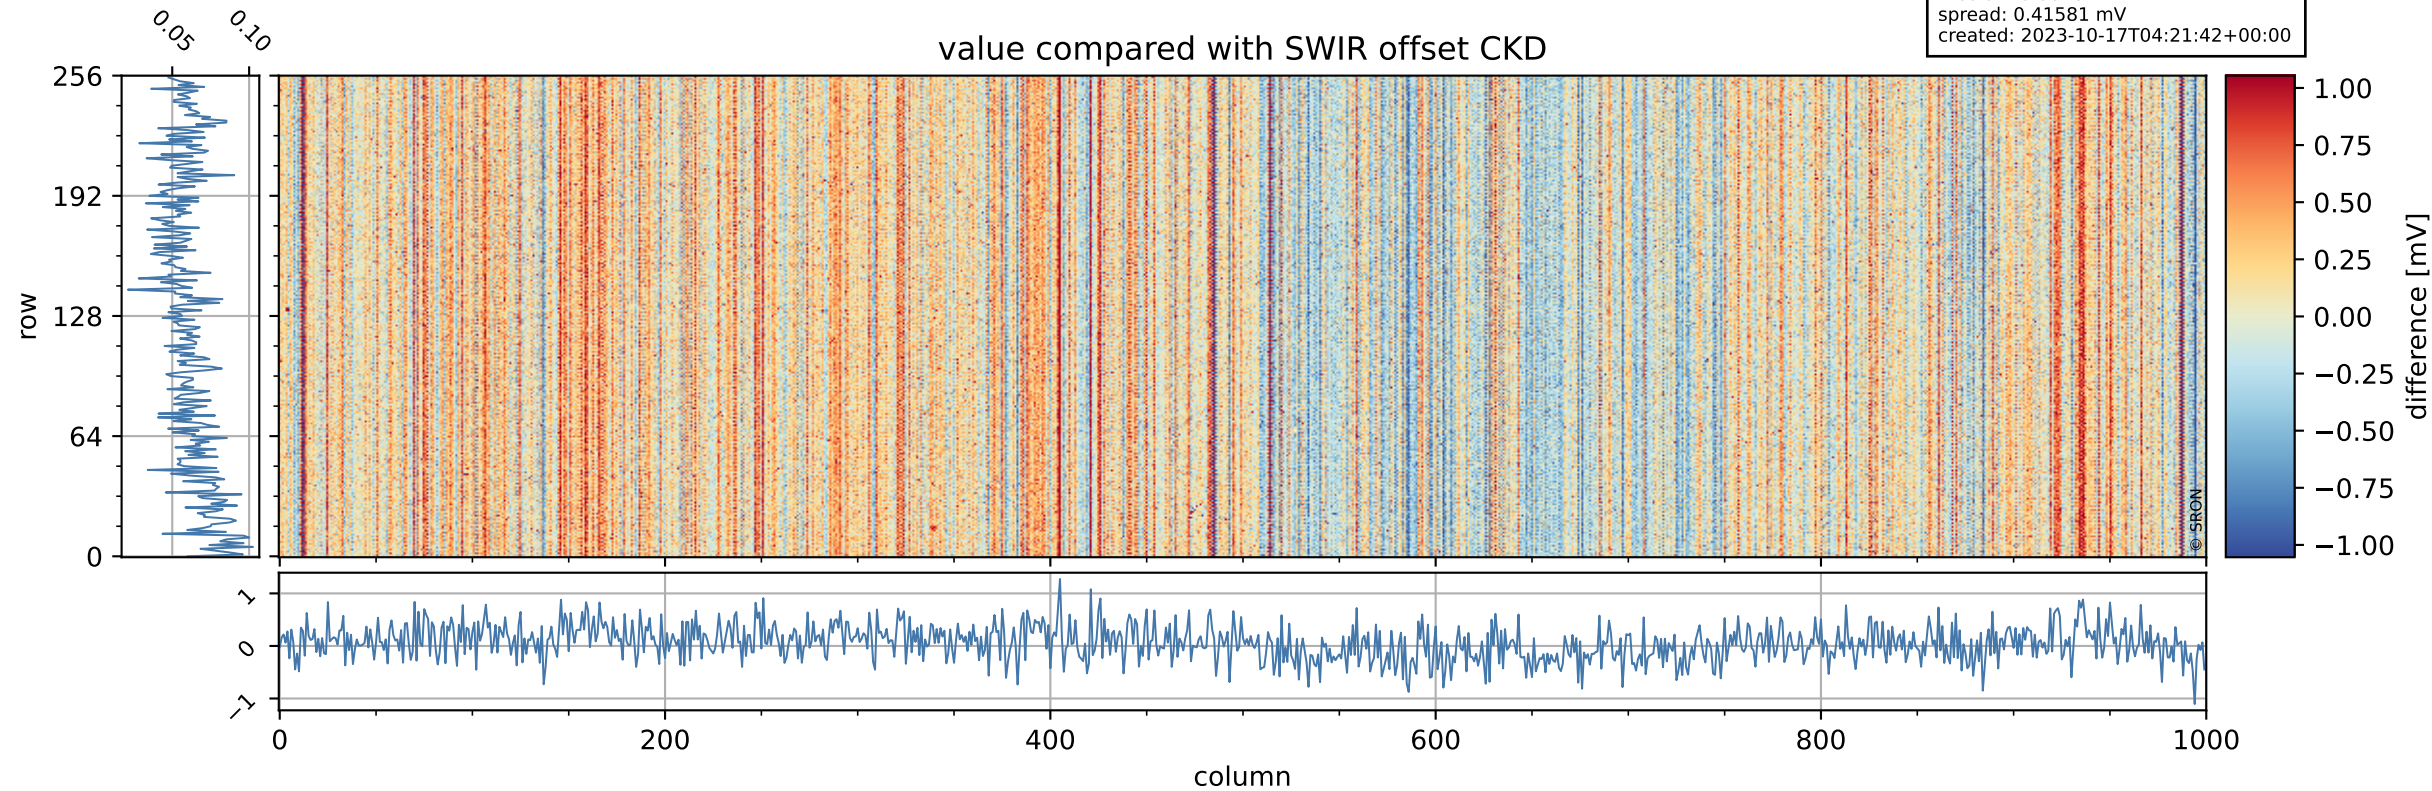

Tropomi SWIR offset (beta nominal)

orbits: 18 in [31087, 31132]
coverage: 2023-10-13 / 2023-10-16
median: 0.52607 V
spread: 0.035909 V
created: 2023-10-17T04:21:41+00:00

value detector map

Tropomi SWIR offset (beta nominal)

orbits: 18 in [31087, 31132]
coverage: 2023-10-13 / 2023-10-16
median: 28.115 μV
spread: 14.275 μV
created: 2023-10-17T04:21:42+00:00

Tropomi SWIR offset (beta nominal)

orbits: 18 in [31087, 31132]
coverage: 2023-10-13 / 2023-10-16
median: 0.061844 mV
spread: 0.41581 mV
created: 2023-10-17T04:21:42+00:00

value compared with SWIR offset CKD

Tropomi SWIR offset (beta nominal) ground-tracks of Sentinel-5P

orbits: 18 in [31087, 31132]
coverage: 2023-10-13 / 2023-10-16
created: 2023-10-17T04:21:42+00:00

- ICID: 11
- ICID: 13
- ICID: 15
- ICID: 17
- ICID: 19

Tropomi SWIR offset (beta nominal)

orbits: [1867, 31132]
coverage: 2018-02-20 / 2023-10-16
created: 2023-10-17T04:21:43+00:00

trend of detector median & temperatures