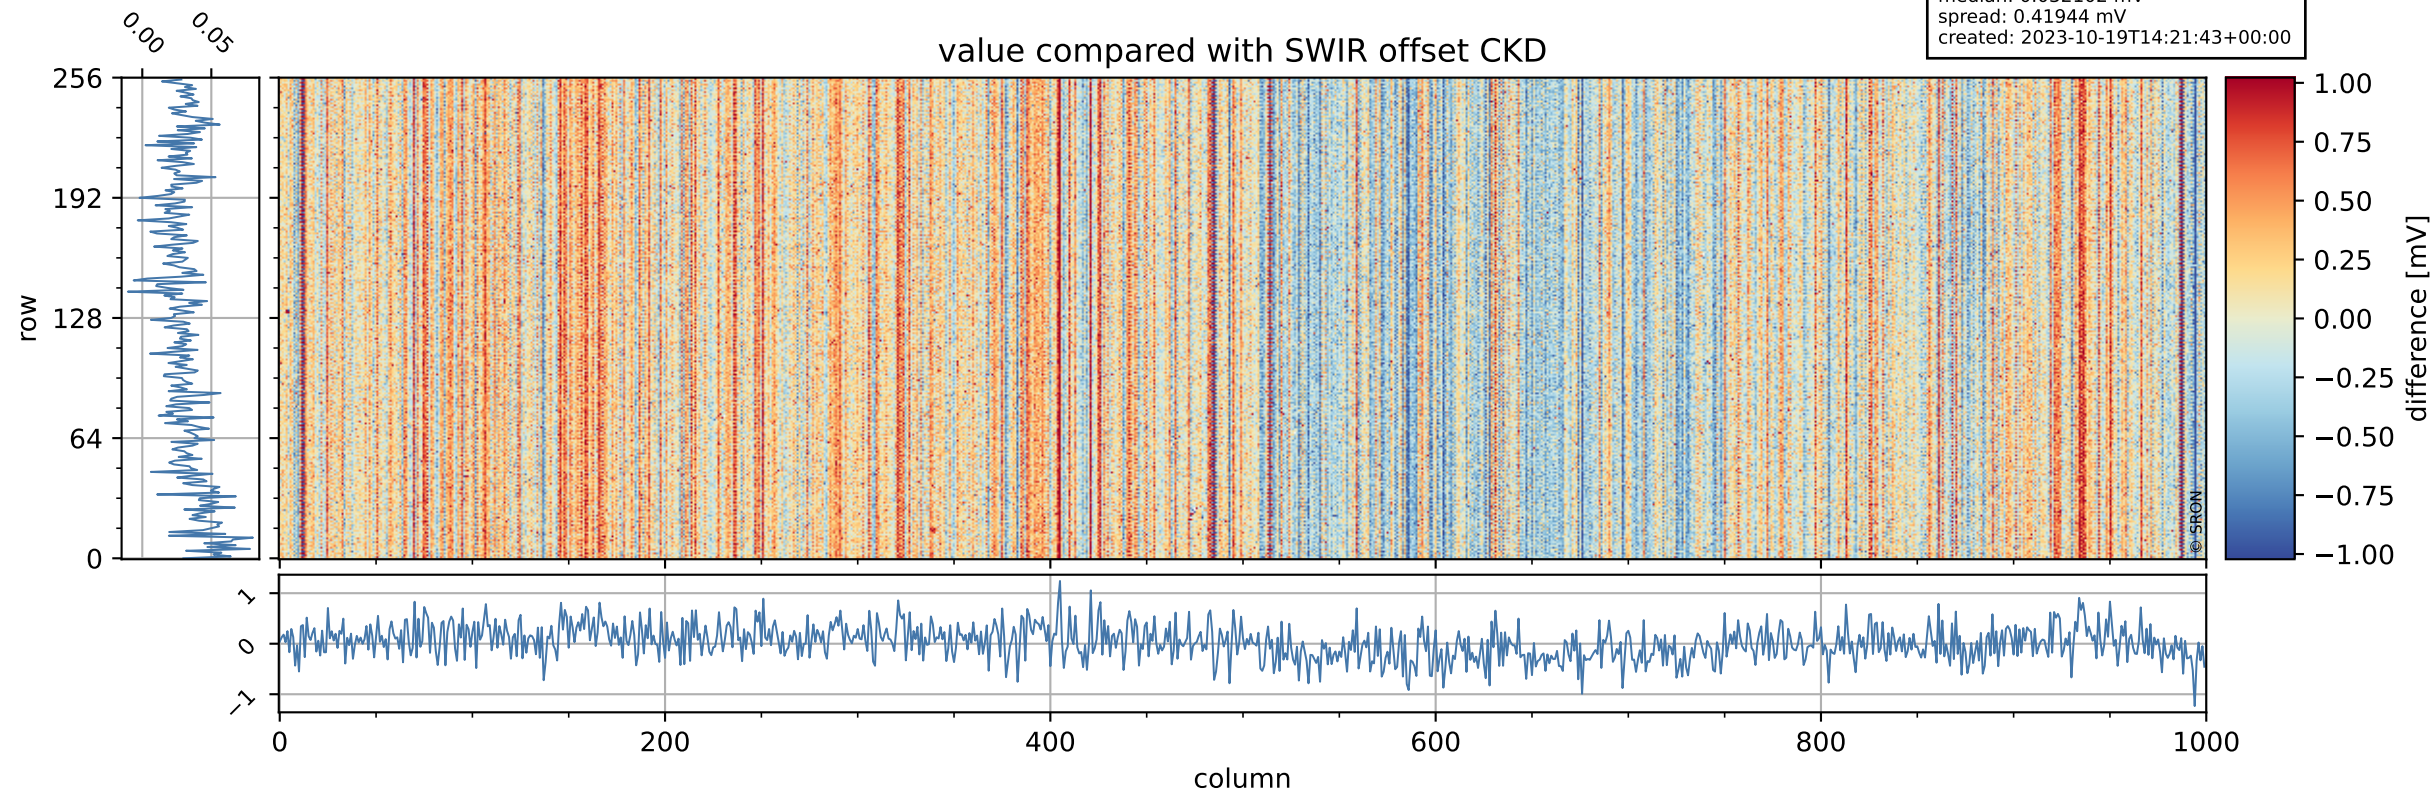

Tropomi SWIR offset (beta nominal)

orbits: 17 in [31132, 31177]
coverage: 2023-10-16 / 2023-10-19
median: 0.52604 V
spread: 0.035911 V
created: 2023-10-19T14:21:43+00:00

value detector map

Tropomi SWIR offset (beta nominal)

orbits: 17 in [31132, 31177]
coverage: 2023-10-16 / 2023-10-19
median: 28.829 μV
spread: 14.649 μV
created: 2023-10-19T14:21:43+00:00

Tropomi SWIR offset (beta nominal)

orbits: 17 in [31132, 31177]
coverage: 2023-10-16 / 2023-10-19
median: 0.032102 mV
spread: 0.41944 mV
created: 2023-10-19T14:21:43+00:00

value compared with SWIR offset CKD

Tropomi SWIR offset (beta nominal) ground-tracks of Sentinel-5P

orbits: 17 in [31132, 31177]
coverage: 2023-10-16 / 2023-10-19
created: 2023-10-19T14:21:44+00:00

- ICID: 11
- ICID: 13
- ICID: 15
- ICID: 17
- ICID: 19

Tropomi SWIR offset (beta nominal)

orbits: [1867, 31177]
coverage: 2018-02-20 / 2023-10-19
created: 2023-10-19T14:21:44+00:00

trend of detector median & temperatures