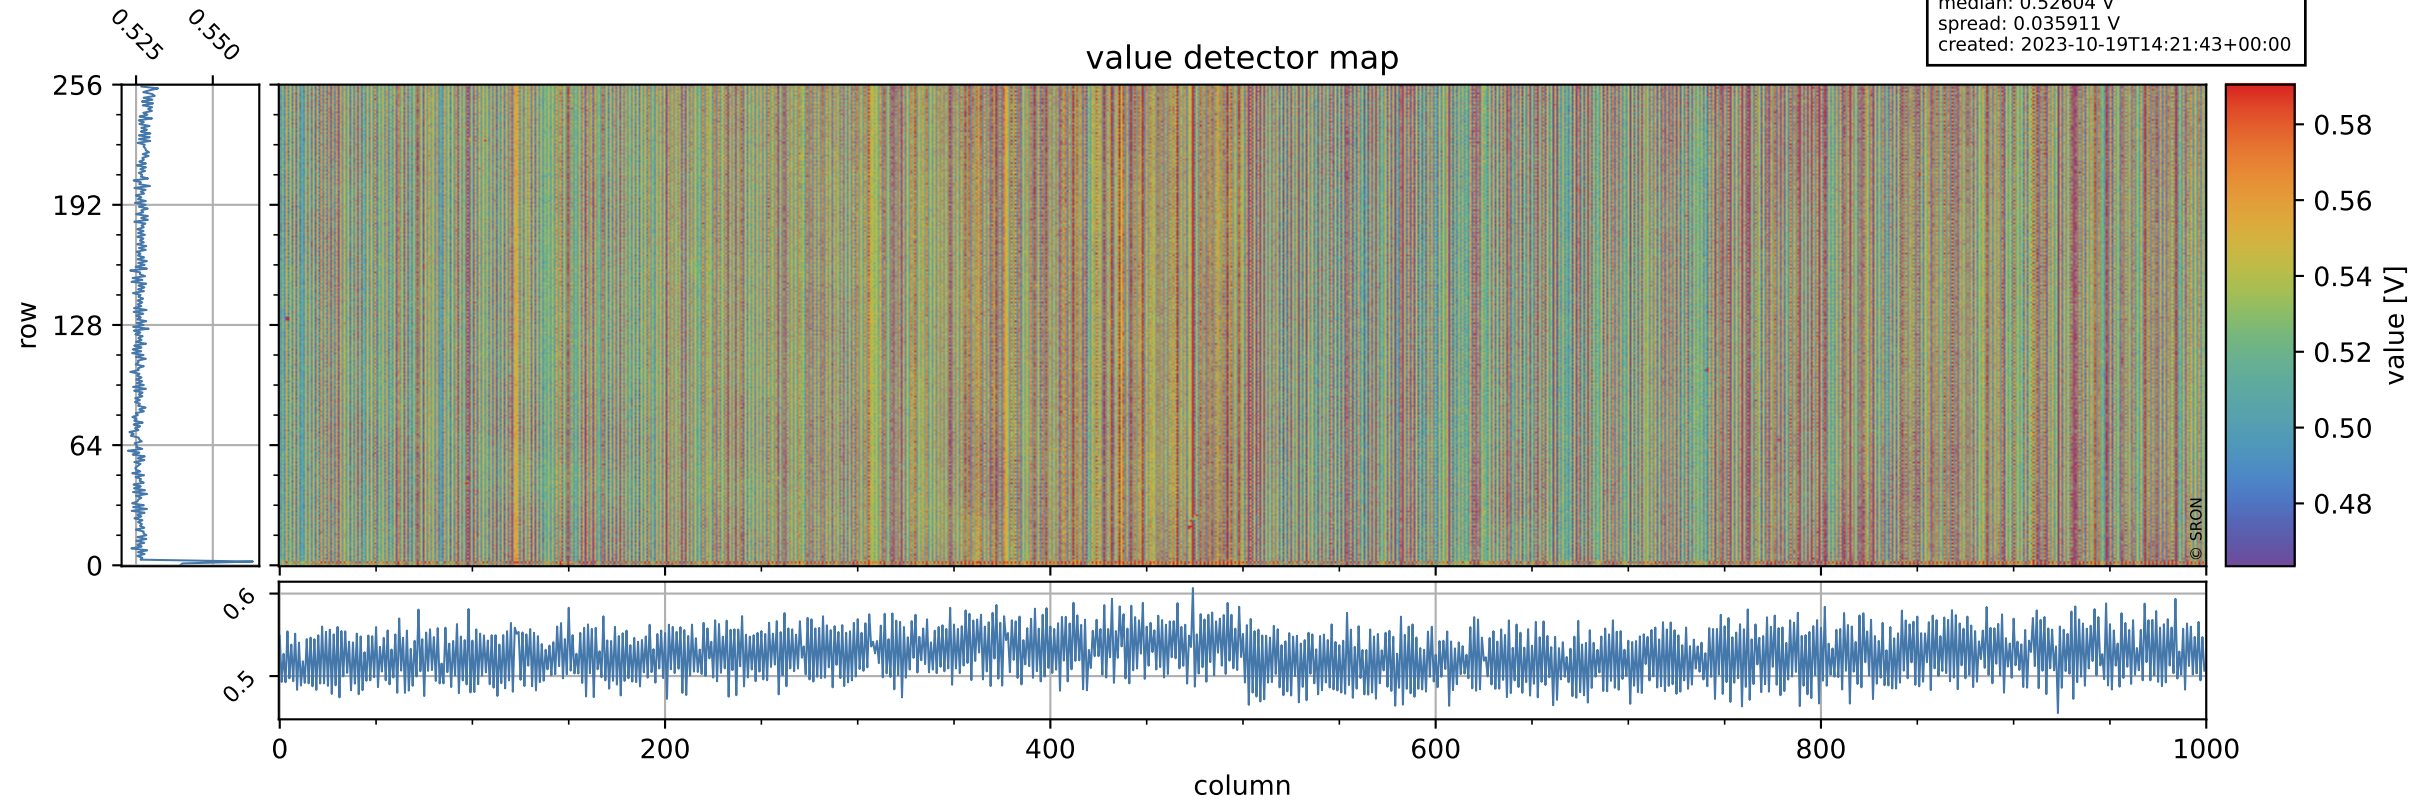

Tropomi SWIR offset (beta nominal)

orbits: 17 in [31132, 31177]
coverage: 2023-10-16 / 2023-10-19
median: 0.52604 V
spread: 0.035911 V
created: 2023-10-19T14:21:43+00:00

value detector map

Tropomi SWIR offset (beta nominal)

orbits: 17 in [31132, 31177]
coverage: 2023-10-16 / 2023-10-19
median: 28.829 μV
spread: 14.649 μV
created: 2023-10-19T14:21:43+00:00

Tropomi SWIR offset (beta nominal)

orbits: 17 in [31132, 31177]
coverage: 2023-10-16 / 2023-10-19
median: 0.032102 mV
spread: 0.41944 mV
created: 2023-10-19T14:21:43+00:00

value compared with SWIR offset CKD

Tropomi SWIR offset (beta nominal) ground-tracks of Sentinel-5P

orbits: 17 in [31132, 31177]
coverage: 2023-10-16 / 2023-10-19
created: 2023-10-19T14:21:44+00:00

- ICID: 11
- ICID: 13
- ICID: 15
- ICID: 17
- ICID: 19

Tropomi SWIR offset (beta nominal)

orbits: [1867, 31177]
coverage: 2018-02-20 / 2023-10-19
created: 2023-10-19T14:21:44+00:00

trend of detector median & temperatures