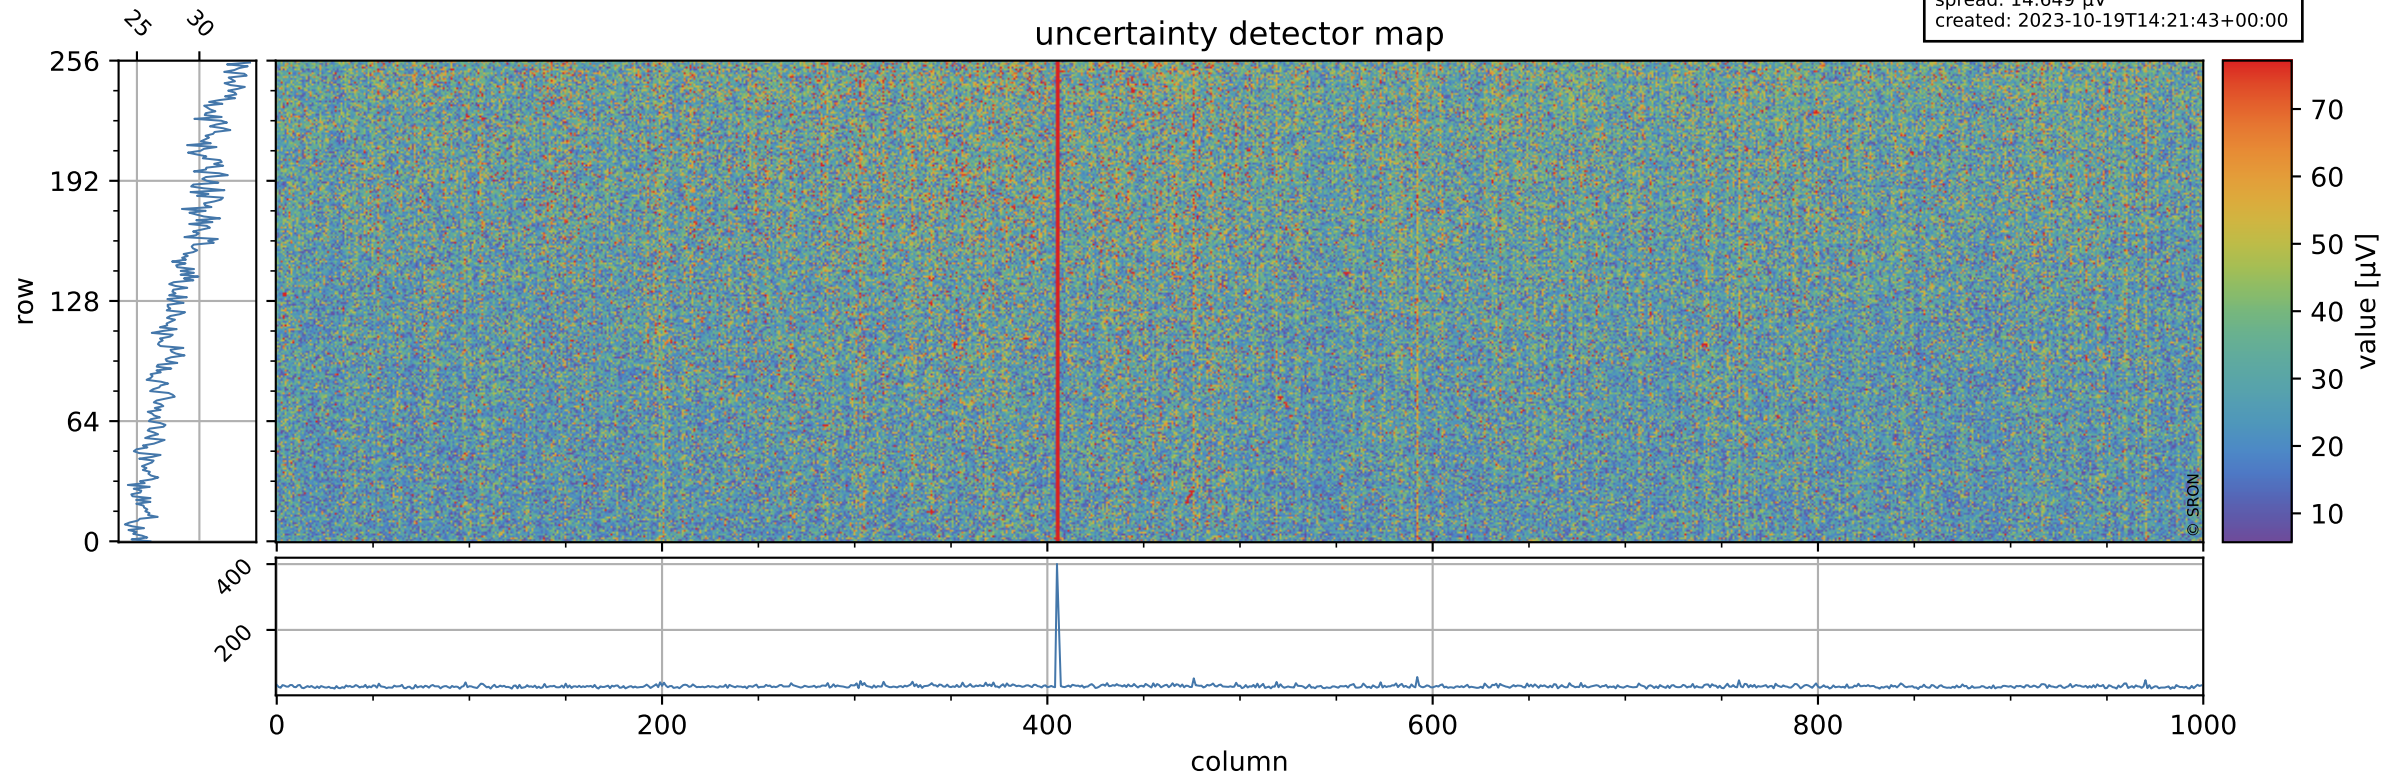

Tropomi SWIR offset (beta nominal)

orbits: 17 in [31132, 31177]
coverage: 2023-10-16 / 2023-10-19
median: 0.52604 V
spread: 0.035911 V
created: 2023-10-19T14:21:43+00:00

value detector map

Tropomi SWIR offset (beta nominal)

orbits: 17 in [31132, 31177]
coverage: 2023-10-16 / 2023-10-19
median: 28.829 μV
spread: 14.649 μV
created: 2023-10-19T14:21:43+00:00

Tropomi SWIR offset (beta nominal)

orbits: 17 in [31132, 31177]
coverage: 2023-10-16 / 2023-10-19
median: 0.032102 mV
spread: 0.41944 mV
created: 2023-10-19T14:21:43+00:00

value compared with SWIR offset CKD

Tropomi SWIR offset (beta nominal) ground-tracks of Sentinel-5P

orbits: 17 in [31132, 31177]
coverage: 2023-10-16 / 2023-10-19
created: 2023-10-19T14:21:44+00:00

- ICID: 11
- ICID: 13
- ICID: 15
- ICID: 17
- ICID: 19

Tropomi SWIR offset (beta nominal)

orbits: [1867, 31177]
coverage: 2018-02-20 / 2023-10-19
created: 2023-10-19T14:21:44+00:00

trend of detector median & temperatures