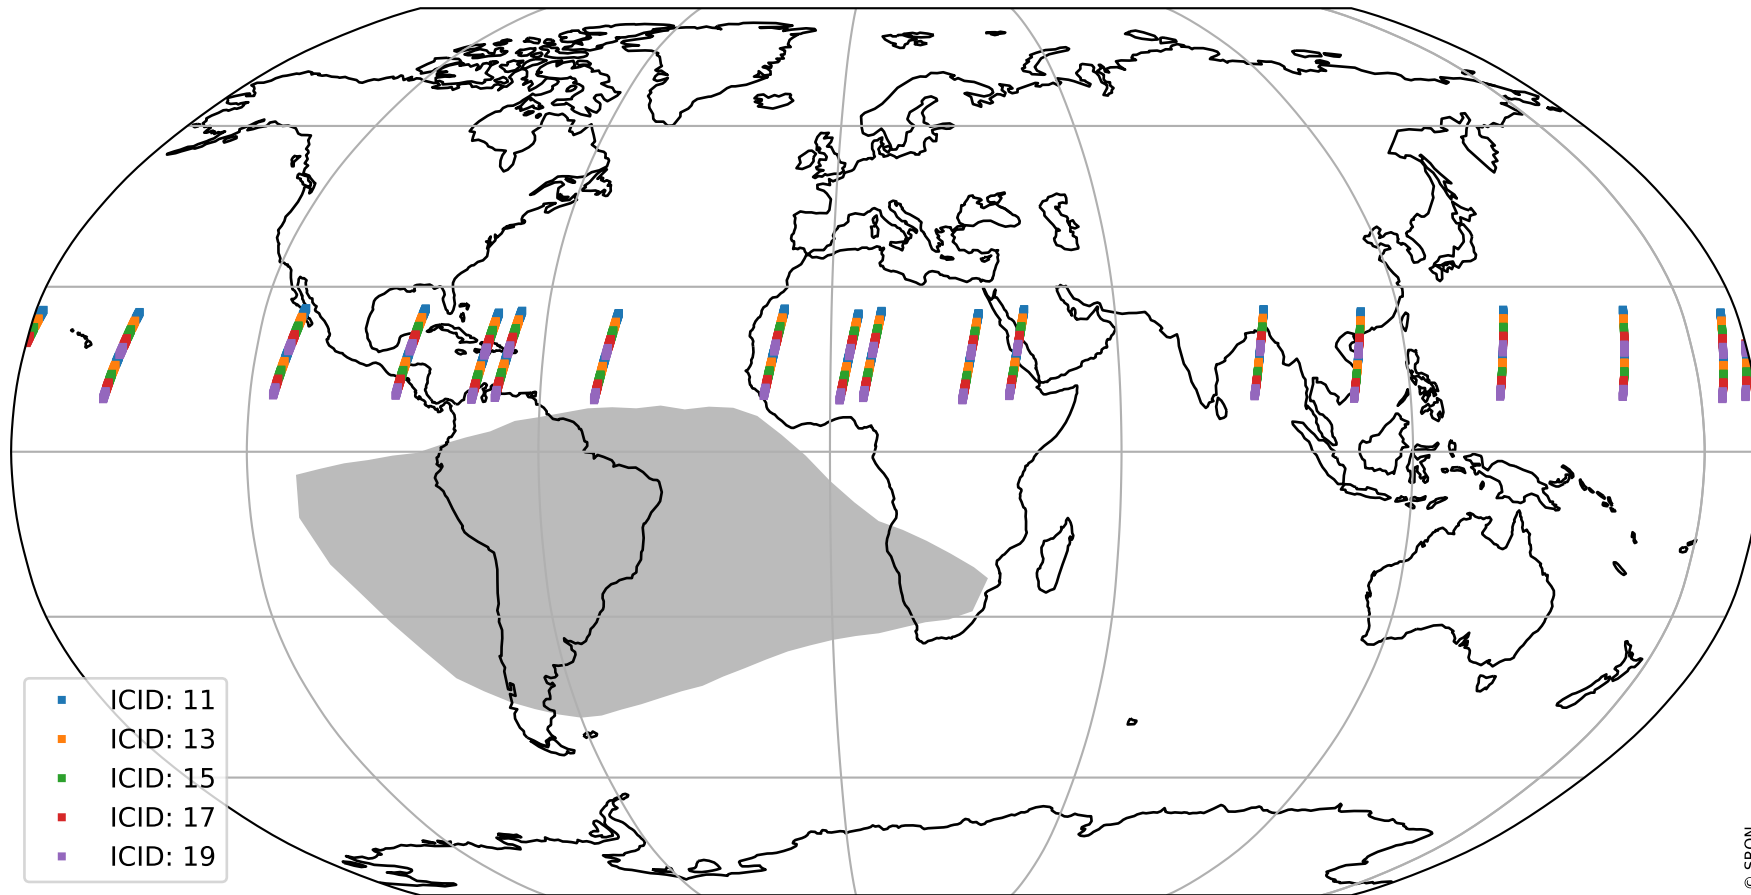

Tropomi SWIR offset (beta nominal)

orbits: 17 in [31132, 31177]
coverage: 2023-10-16 / 2023-10-19
median: 0.52604 V
spread: 0.035911 V
created: 2023-10-19T14:21:43+00:00

value detector map

Tropomi SWIR offset (beta nominal)

orbits: 17 in [31132, 31177]
coverage: 2023-10-16 / 2023-10-19
median: 28.829 μV
spread: 14.649 μV
created: 2023-10-19T14:21:43+00:00

Tropomi SWIR offset (beta nominal)

orbits: 17 in [31132, 31177]
coverage: 2023-10-16 / 2023-10-19
median: 0.032102 mV
spread: 0.41944 mV
created: 2023-10-19T14:21:43+00:00

value compared with SWIR offset CKD

Tropomi SWIR offset (beta nominal) ground-tracks of Sentinel-5P

orbits: 17 in [31132, 31177]
coverage: 2023-10-16 / 2023-10-19
created: 2023-10-19T14:21:44+00:00

- ICID: 11
- ICID: 13
- ICID: 15
- ICID: 17
- ICID: 19

Tropomi SWIR offset (beta nominal)

orbits: [1867, 31177]
coverage: 2018-02-20 / 2023-10-19
created: 2023-10-19T14:21:44+00:00

trend of detector median & temperatures