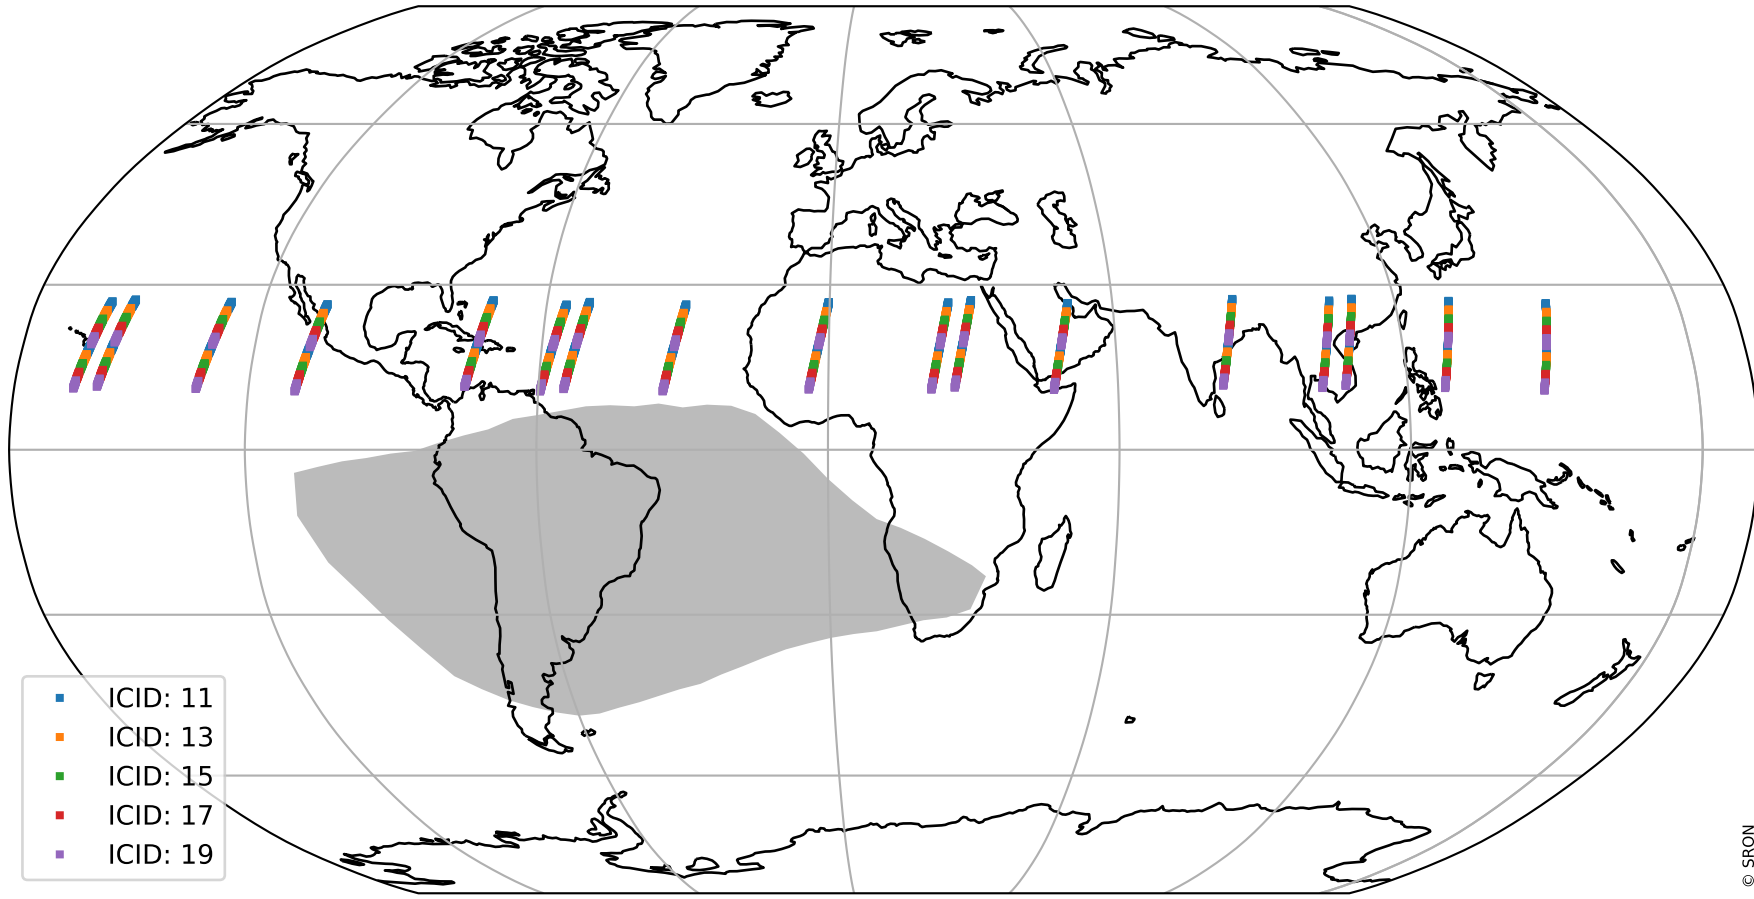

# Tropomi SWIR offset (beta nominal)

orbits: 17 in [31177, 31222]  
coverage: 2023-10-20 / 2023-10-22  
median: 28.406  $\mu\text{V}$   
spread: 14.395  $\mu\text{V}$   
created: 2023-10-23T04:21:31+00:00

# Tropomi SWIR offset (beta nominal)

value compared with SWIR offset CKD

orbits: 17 in [31177, 31222]  
coverage: 2023-10-20 / 2023-10-22  
median: 0.043238 mV  
spread: 0.41387 mV  
created: 2023-10-23T04:21:31+00:00

# Tropomi SWIR offset (beta nominal) ground-tracks of Sentinel-5P

orbits: 17 in [31177, 31222]  
coverage: 2023-10-20 / 2023-10-22  
created: 2023-10-23T04:21:32+00:00

# Tropomi SWIR offset (beta nominal)

orbits: [1867, 31222]  
coverage: 2018-02-20 / 2023-10-22  
created: 2023-10-23T04:21:33+00:00