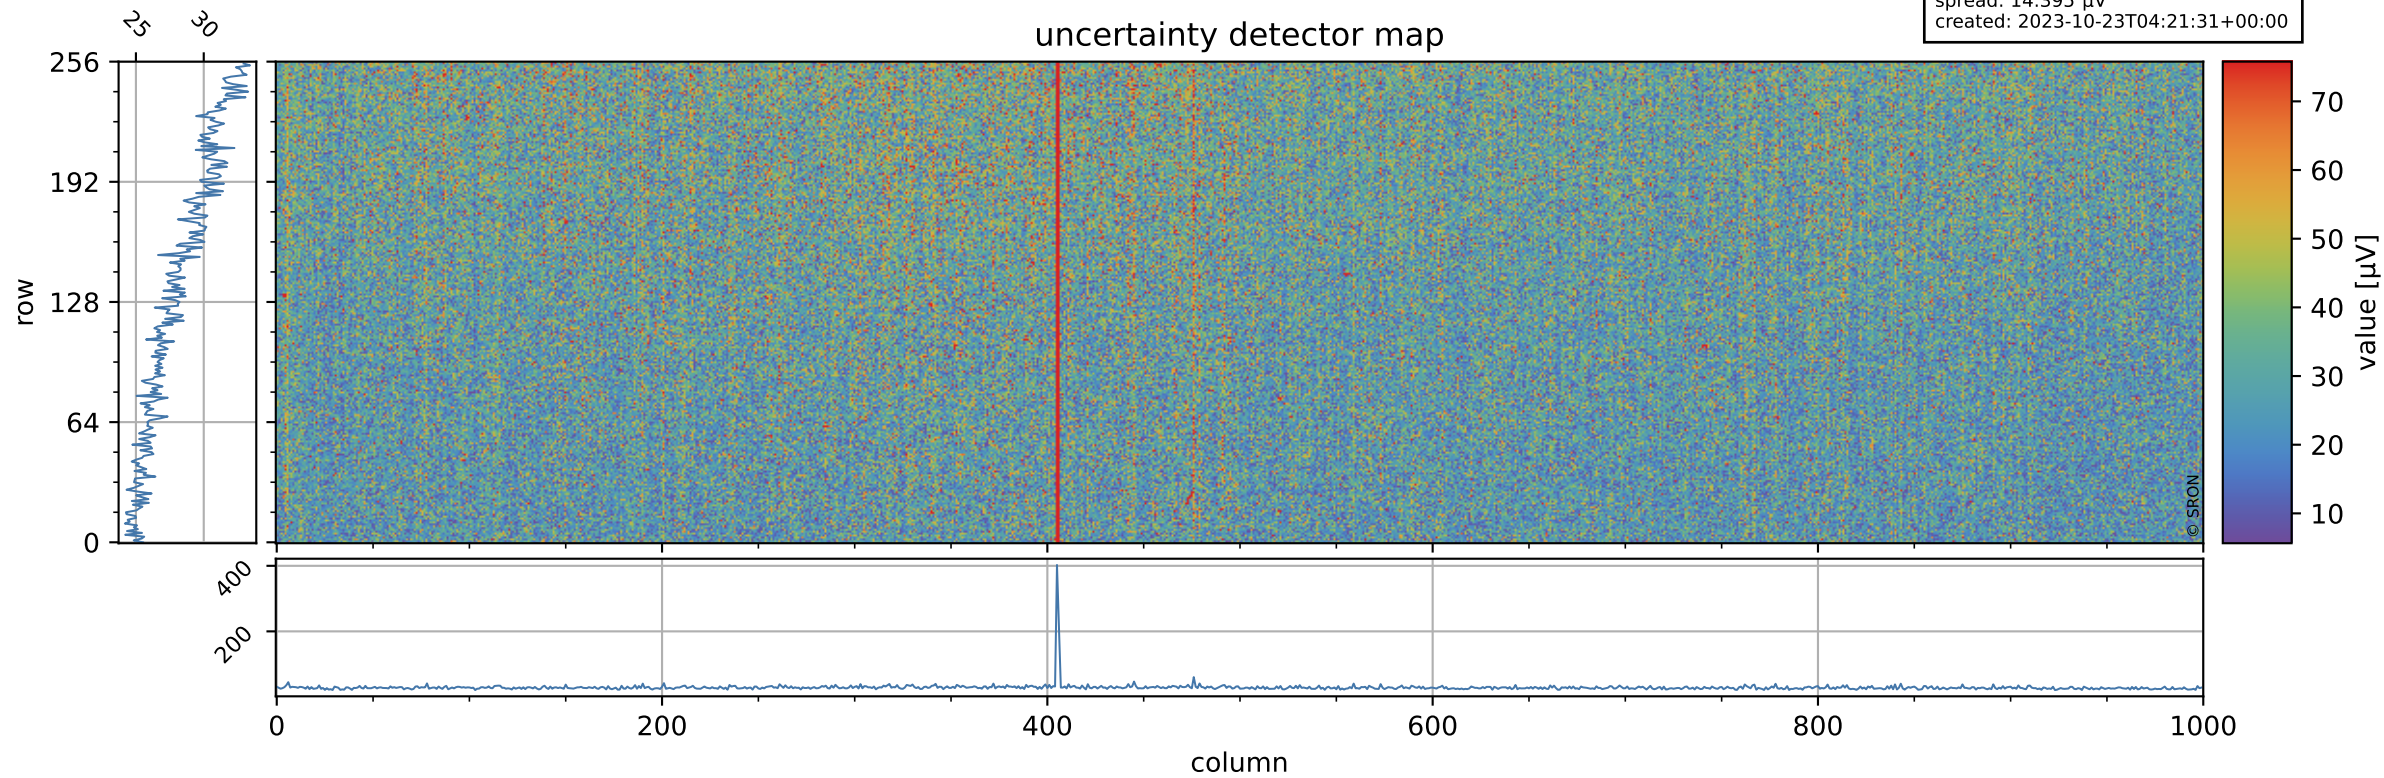

# Tropomi SWIR offset (beta nominal)

orbits: 17 in [31177, 31222]  
coverage: 2023-10-20 / 2023-10-22  
median: 0.52605 V  
spread: 0.035907 V  
created: 2023-10-23T04:21:31+00:00

## value detector map

# Tropomi SWIR offset (beta nominal)

orbits: 17 in [31177, 31222]  
coverage: 2023-10-20 / 2023-10-22  
median: 28.406  $\mu\text{V}$   
spread: 14.395  $\mu\text{V}$   
created: 2023-10-23T04:21:31+00:00

# Tropomi SWIR offset (beta nominal) ground-tracks of Sentinel-5P

orbits: 17 in [31177, 31222]  
coverage: 2023-10-20 / 2023-10-22  
created: 2023-10-23T04:21:32+00:00