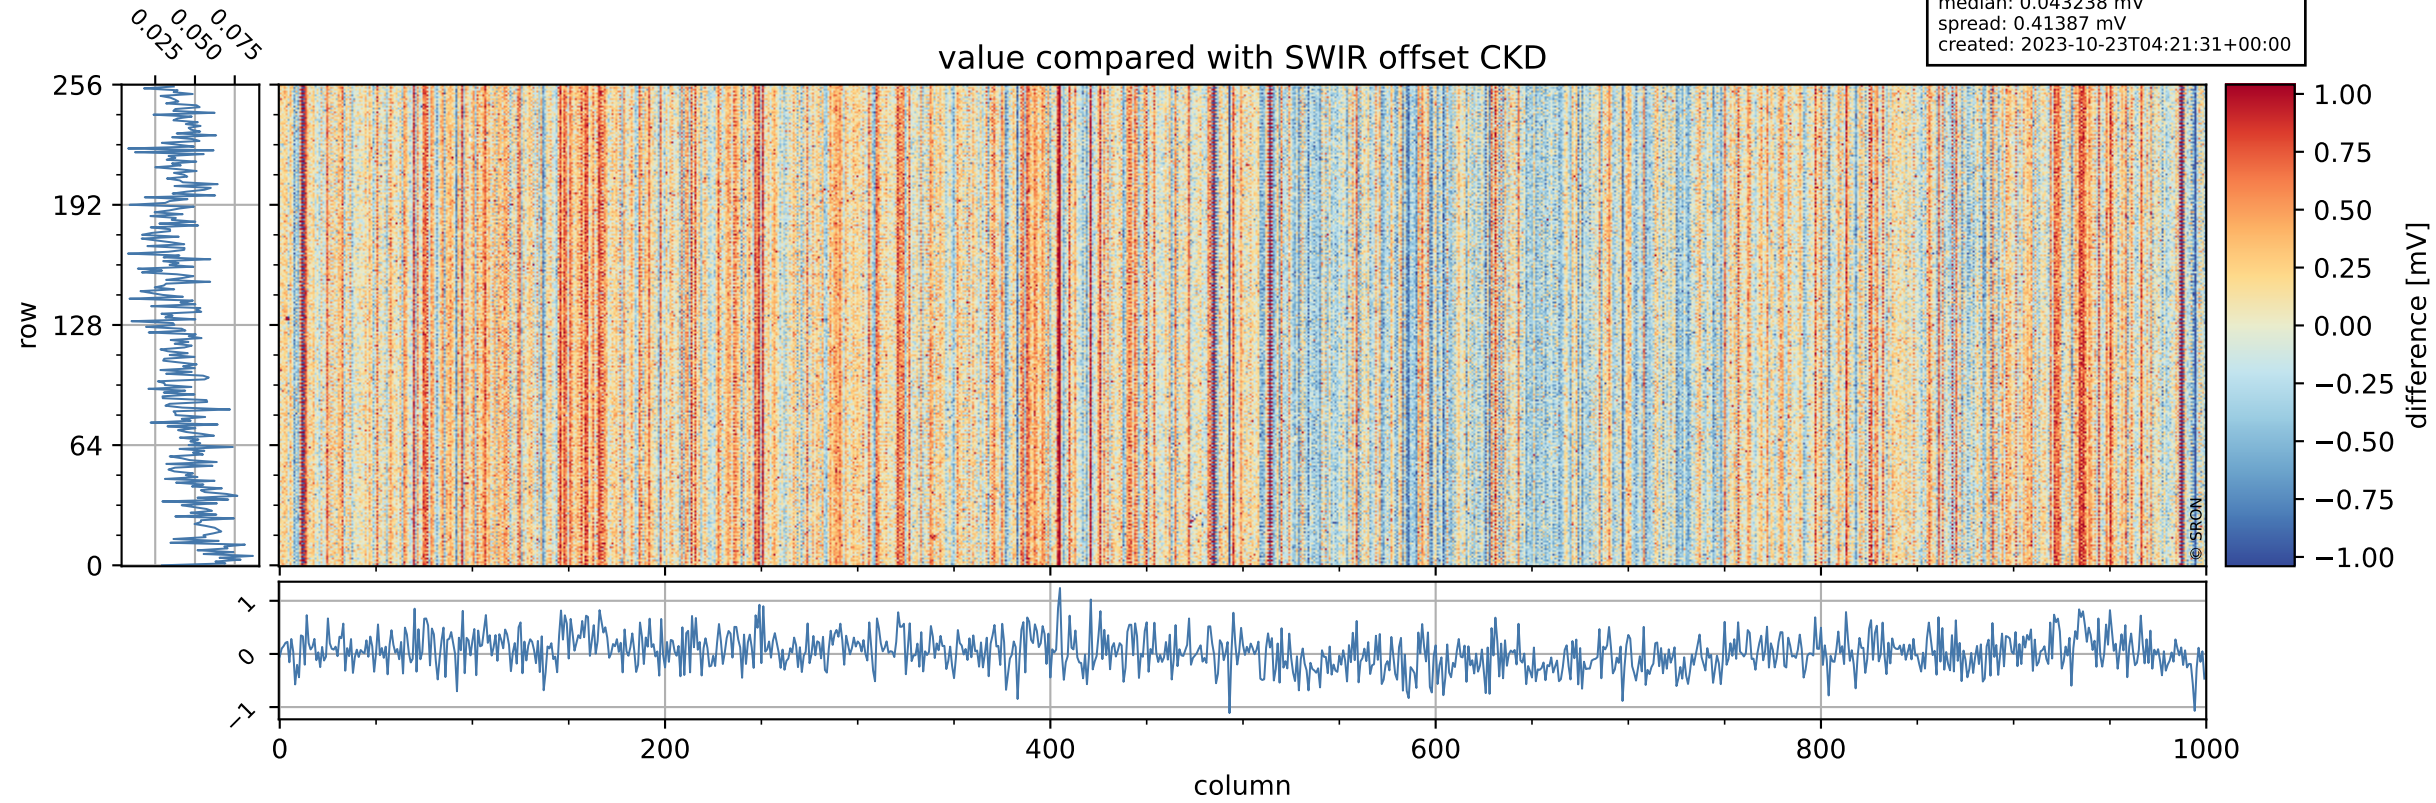

## value detector map

# Tropomi SWIR offset (beta nominal)

orbits: 17 in [31177, 31222]  
coverage: 2023-10-20 / 2023-10-22  
median: 28.406  $\mu\text{V}$   
spread: 14.395  $\mu\text{V}$   
created: 2023-10-23T04:21:31+00:00

# Tropomi SWIR offset (beta nominal)

value compared with SWIR offset CKD

orbits: 17 in [31177, 31222]  
coverage: 2023-10-20 / 2023-10-22  
median: 0.043238 mV  
spread: 0.41387 mV  
created: 2023-10-23T04:21:31+00:00

# Tropomi SWIR offset (beta nominal) ground-tracks of Sentinel-5P

orbits: 17 in [31177, 31222]  
coverage: 2023-10-20 / 2023-10-22  
created: 2023-10-23T04:21:32+00:00