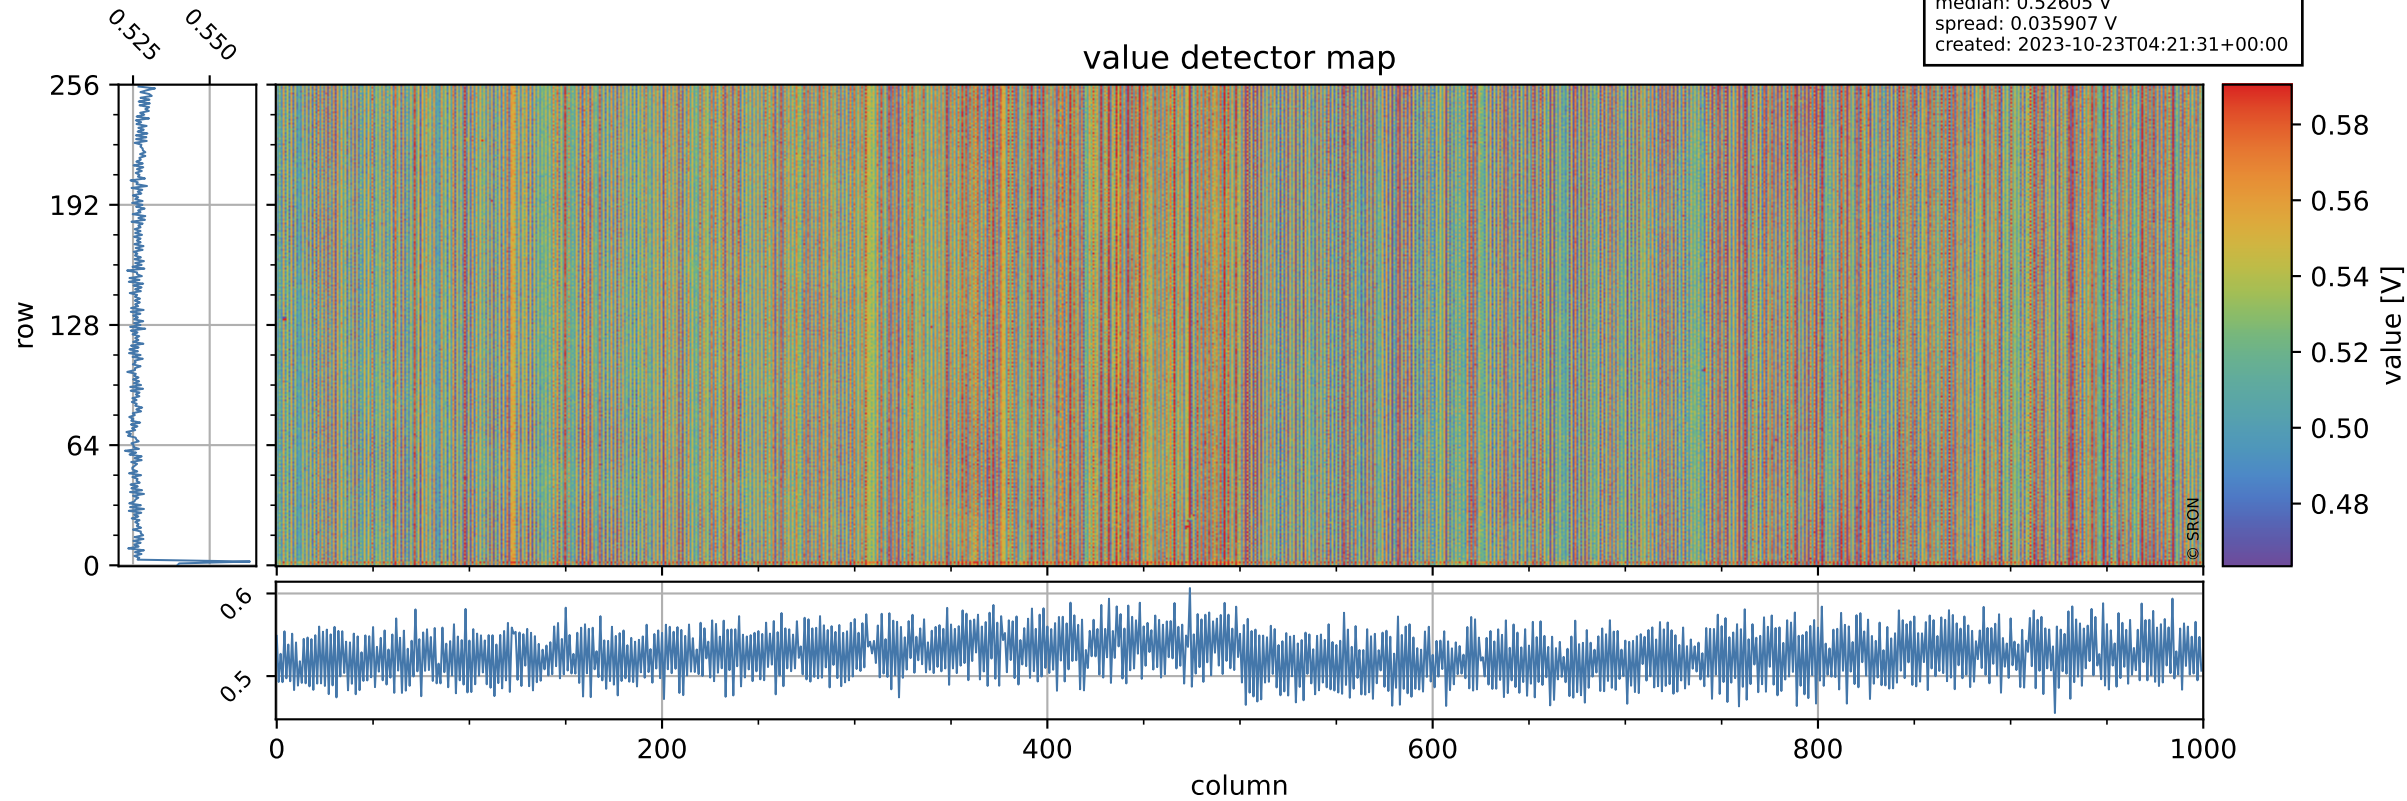

# Tropomi SWIR offset (beta nominal)

orbits: 17 in [31177, 31222]  
coverage: 2023-10-20 / 2023-10-22  
median: 0.52605 V  
spread: 0.035907 V  
created: 2023-10-23T04:21:31+00:00

## value detector map

# Tropomi SWIR offset (beta nominal)

orbits: 17 in [31177, 31222]  
coverage: 2023-10-20 / 2023-10-22  
median: 28.406  $\mu\text{V}$   
spread: 14.395  $\mu\text{V}$   
created: 2023-10-23T04:21:31+00:00

# Tropomi SWIR offset (beta nominal) ground-tracks of Sentinel-5P

orbits: 17 in [31177, 31222]  
coverage: 2023-10-20 / 2023-10-22  
created: 2023-10-23T04:21:32+00:00