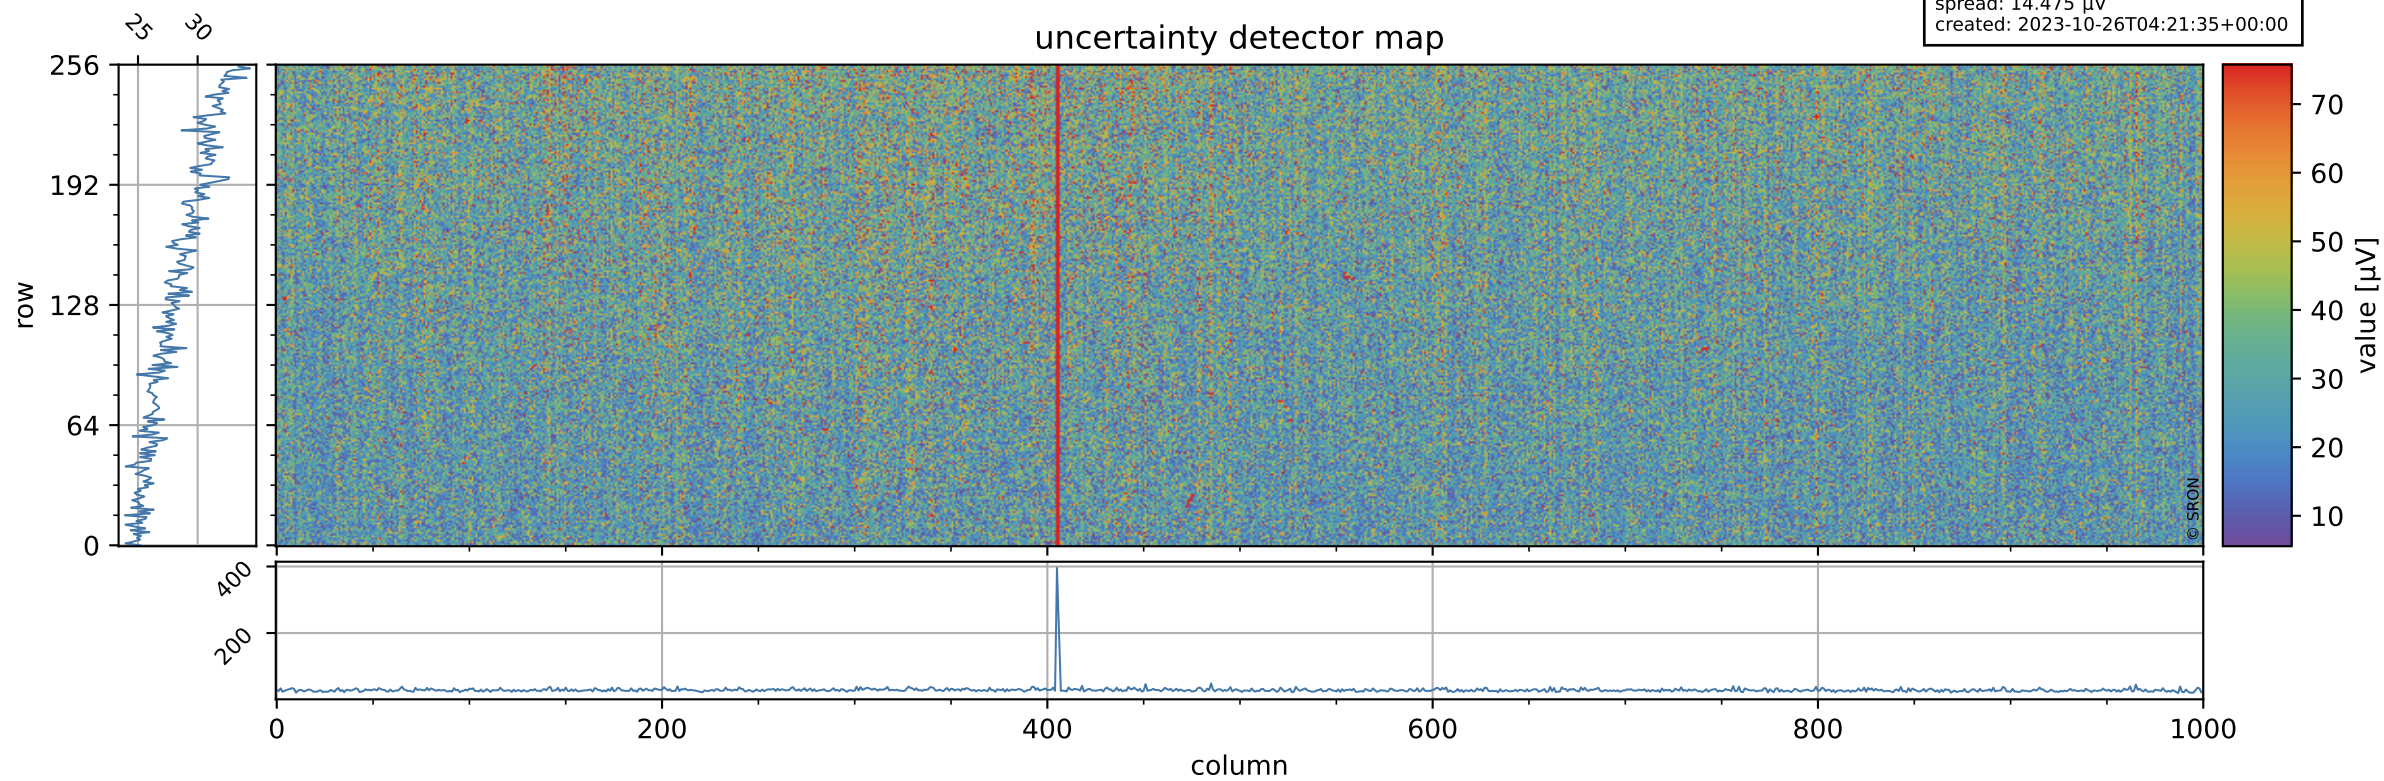

Tropomi SWIR offset (beta nominal)

orbits: 18 in [31222, 31267]
coverage: 2023-10-23 / 2023-10-25
median: 0.52606 V
spread: 0.035907 V
created: 2023-10-26T04:21:34+00:00

value detector map

Tropomi SWIR offset (beta nominal)

orbits: 18 in [31222, 31267]
coverage: 2023-10-23 / 2023-10-25
median: 28.527 μV
spread: 14.475 μV
created: 2023-10-26T04:21:35+00:00

Tropomi SWIR offset (beta nominal)

orbits: 18 in [31222, 31267]
coverage: 2023-10-23 / 2023-10-25
median: 0.044454 mV
spread: 0.41351 mV
created: 2023-10-26T04:21:35+00:00

value compared with SWIR offset CKD

Tropomi SWIR offset (beta nominal) ground-tracks of Sentinel-5P

orbits: 18 in [31222, 31267]
coverage: 2023-10-23 / 2023-10-25
created: 2023-10-26T04:21:36+00:00

Tropomi SWIR offset (beta nominal)

orbits: [1867, 31267]
coverage: 2018-02-20 / 2023-10-25
created: 2023-10-26T04:21:36+00:00

trend of detector median & temperatures