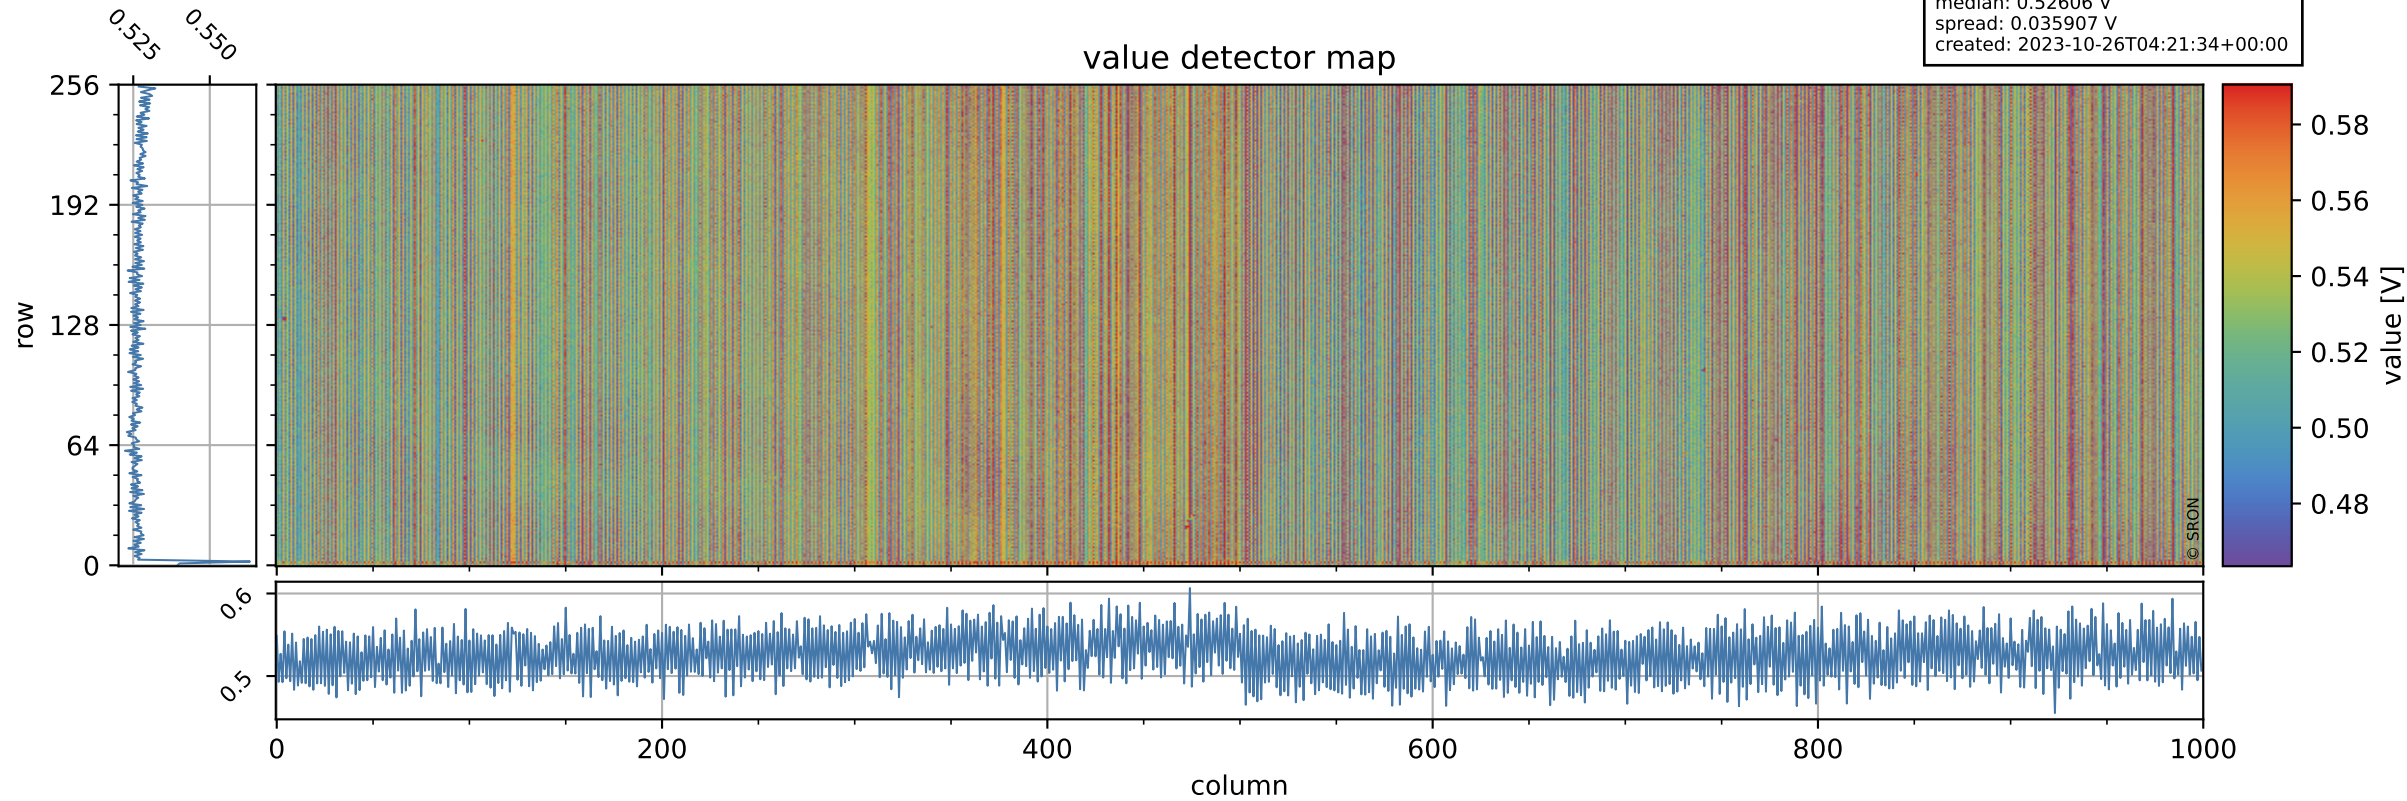

Tropomi SWIR offset (beta nominal)

orbits: 18 in [31222, 31267]
coverage: 2023-10-23 / 2023-10-25
median: 0.52606 V
spread: 0.035907 V
created: 2023-10-26T04:21:34+00:00

value detector map

Tropomi SWIR offset (beta nominal)

orbits: 18 in [31222, 31267]
coverage: 2023-10-23 / 2023-10-25
median: 28.527 μV
spread: 14.475 μV
created: 2023-10-26T04:21:35+00:00

Tropomi SWIR offset (beta nominal)

orbits: 18 in [31222, 31267]
coverage: 2023-10-23 / 2023-10-25
median: 0.044454 mV
spread: 0.41351 mV
created: 2023-10-26T04:21:35+00:00

value compared with SWIR offset CKD

Tropomi SWIR offset (beta nominal) ground-tracks of Sentinel-5P

orbits: 18 in [31222, 31267]
coverage: 2023-10-23 / 2023-10-25
created: 2023-10-26T04:21:36+00:00

Tropomi SWIR offset (beta nominal)

orbits: [1867, 31267]
coverage: 2018-02-20 / 2023-10-25
created: 2023-10-26T04:21:36+00:00

trend of detector median & temperatures