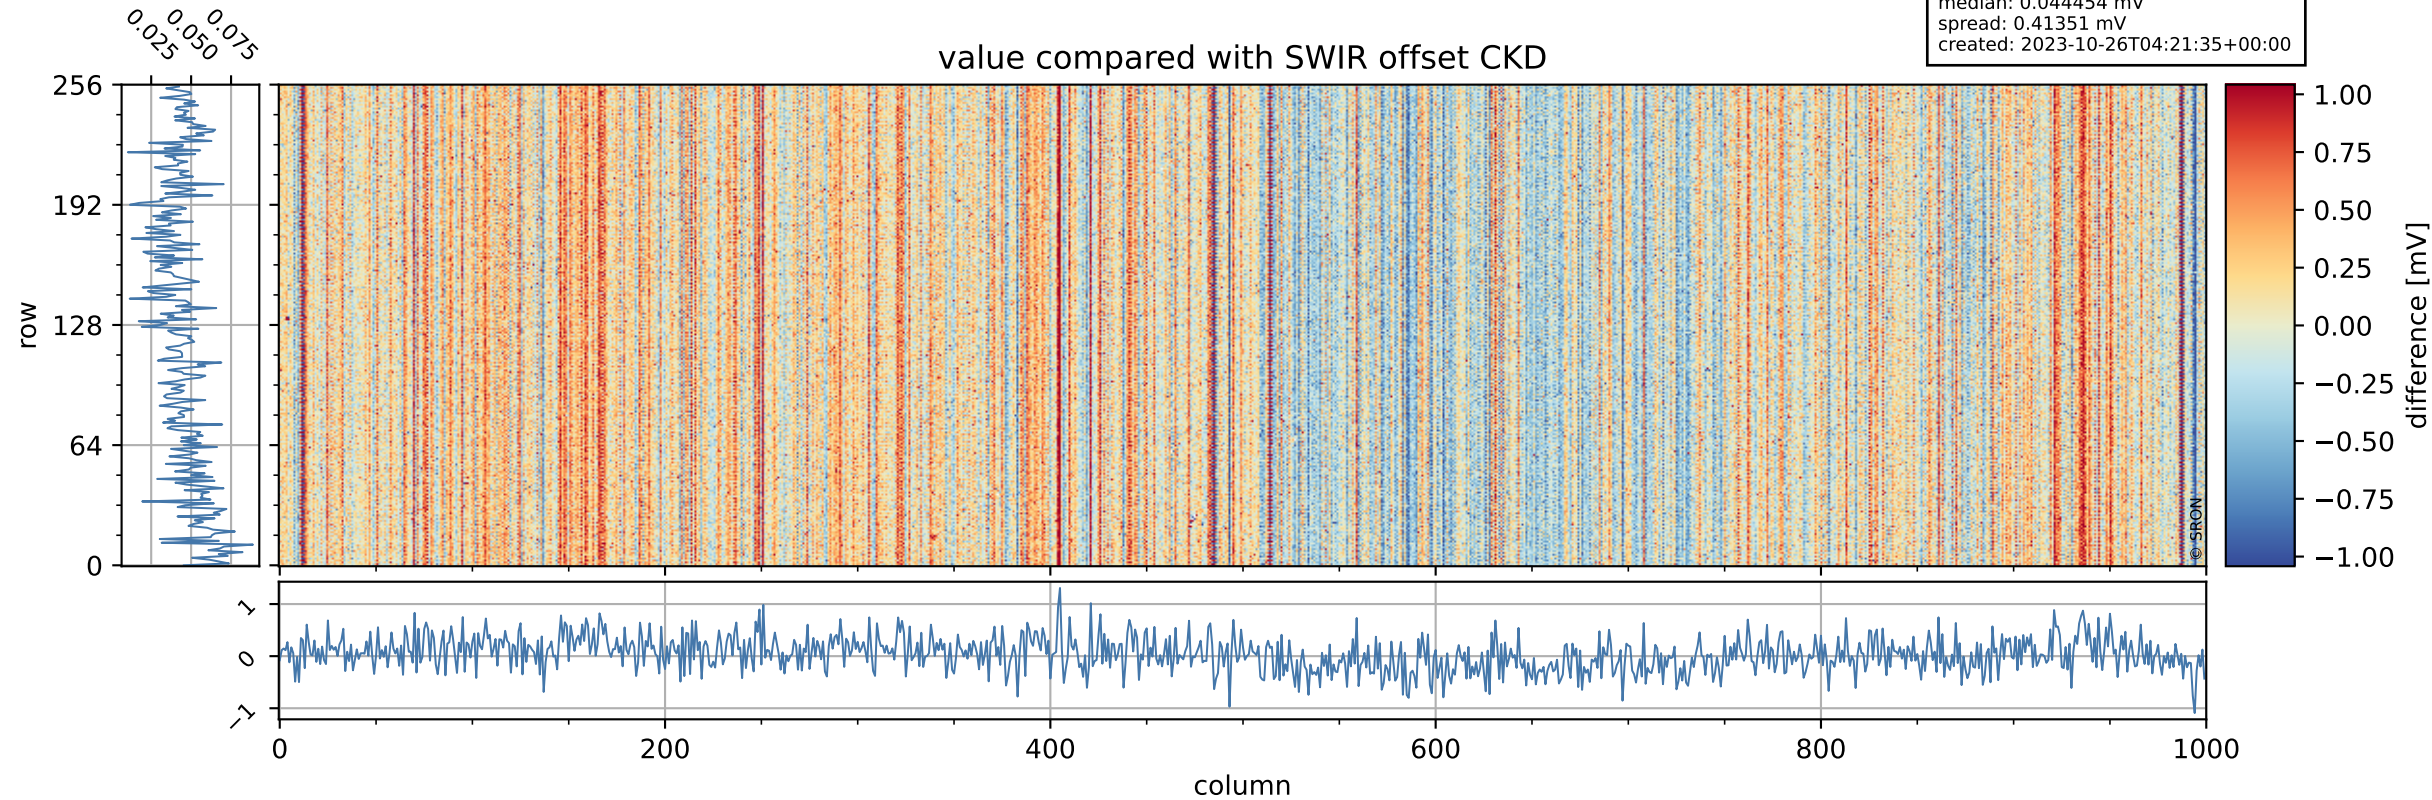

Tropomi SWIR offset (beta nominal)

orbits: 18 in [31222, 31267]
coverage: 2023-10-23 / 2023-10-25
median: 0.52606 V
spread: 0.035907 V
created: 2023-10-26T04:21:34+00:00

value detector map

Tropomi SWIR offset (beta nominal)

orbits: 18 in [31222, 31267]
coverage: 2023-10-23 / 2023-10-25
median: 28.527 μV
spread: 14.475 μV
created: 2023-10-26T04:21:35+00:00

Tropomi SWIR offset (beta nominal)

orbits: 18 in [31222, 31267]
coverage: 2023-10-23 / 2023-10-25
median: 0.044454 mV
spread: 0.41351 mV
created: 2023-10-26T04:21:35+00:00

value compared with SWIR offset CKD

Tropomi SWIR offset (beta nominal) ground-tracks of Sentinel-5P

orbits: 18 in [31222, 31267]
coverage: 2023-10-23 / 2023-10-25
created: 2023-10-26T04:21:36+00:00

Tropomi SWIR offset (beta nominal)

orbits: [1867, 31267]
coverage: 2018-02-20 / 2023-10-25
created: 2023-10-26T04:21:36+00:00

trend of detector median & temperatures