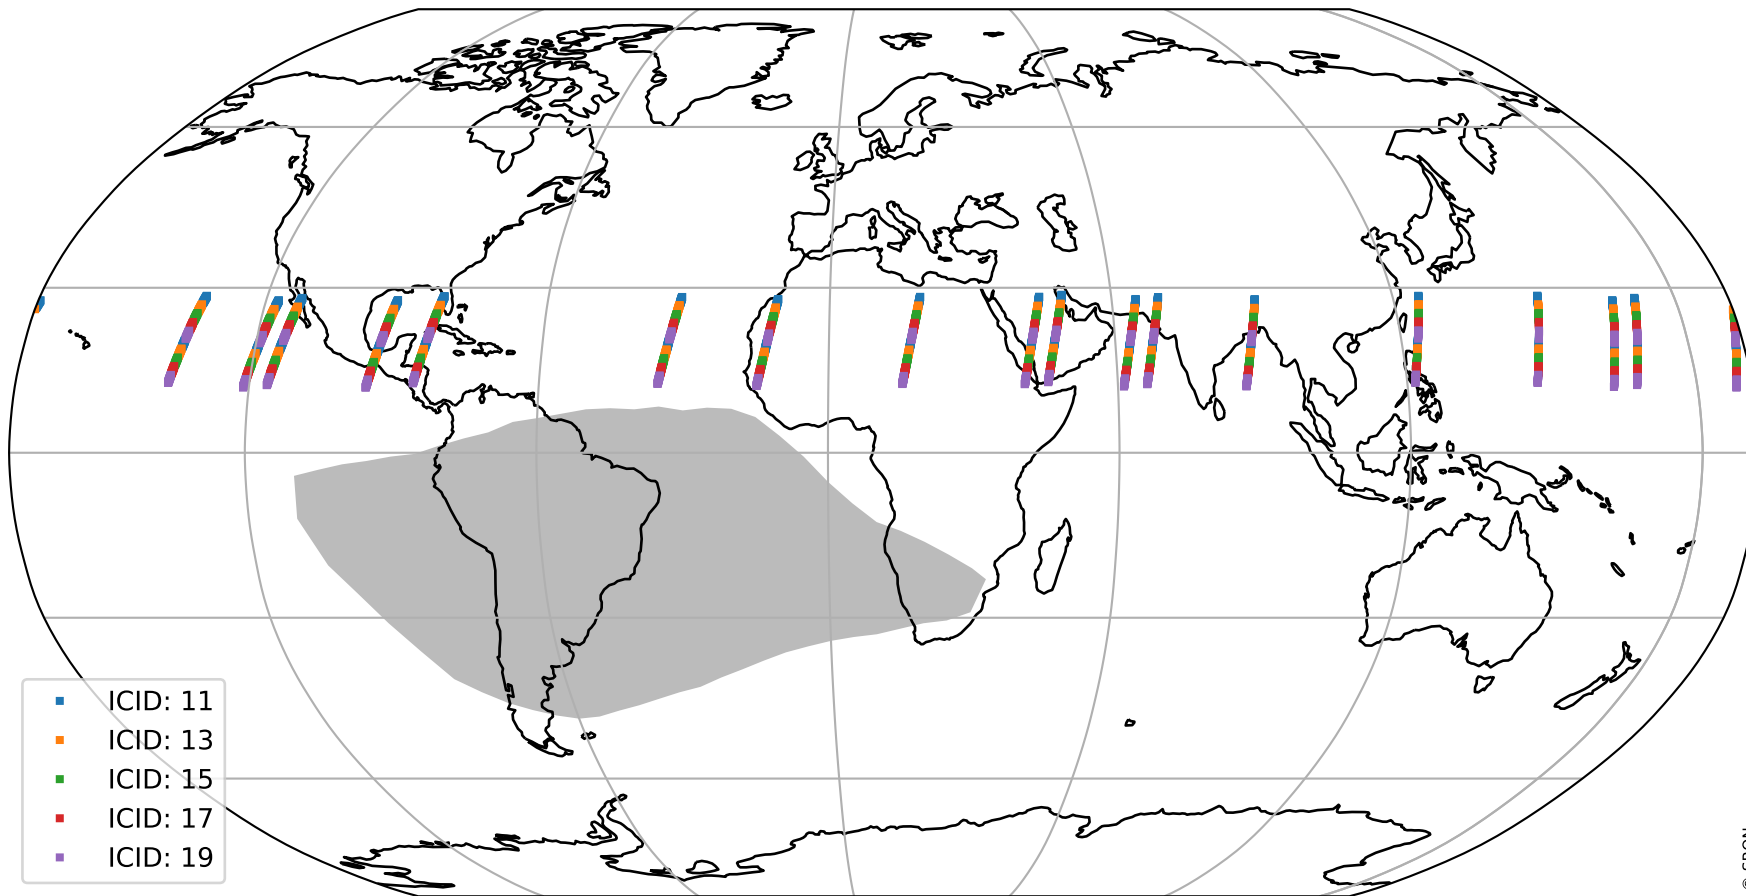

Tropomi SWIR offset (beta nominal)

orbits: 18 in [31222, 31267]
coverage: 2023-10-23 / 2023-10-25
median: 0.52606 V
spread: 0.035907 V
created: 2023-10-26T04:21:34+00:00

value detector map

Tropomi SWIR offset (beta nominal)

orbits: 18 in [31222, 31267]
coverage: 2023-10-23 / 2023-10-25
median: 28.527 μV
spread: 14.475 μV
created: 2023-10-26T04:21:35+00:00

Tropomi SWIR offset (beta nominal)

orbits: 18 in [31222, 31267]
coverage: 2023-10-23 / 2023-10-25
median: 0.044454 mV
spread: 0.41351 mV
created: 2023-10-26T04:21:35+00:00

value compared with SWIR offset CKD

Tropomi SWIR offset (beta nominal) ground-tracks of Sentinel-5P

orbits: 18 in [31222, 31267]
coverage: 2023-10-23 / 2023-10-25
created: 2023-10-26T04:21:36+00:00

Tropomi SWIR offset (beta nominal)

orbits: [1867, 31267]
coverage: 2018-02-20 / 2023-10-25
created: 2023-10-26T04:21:36+00:00

trend of detector median & temperatures