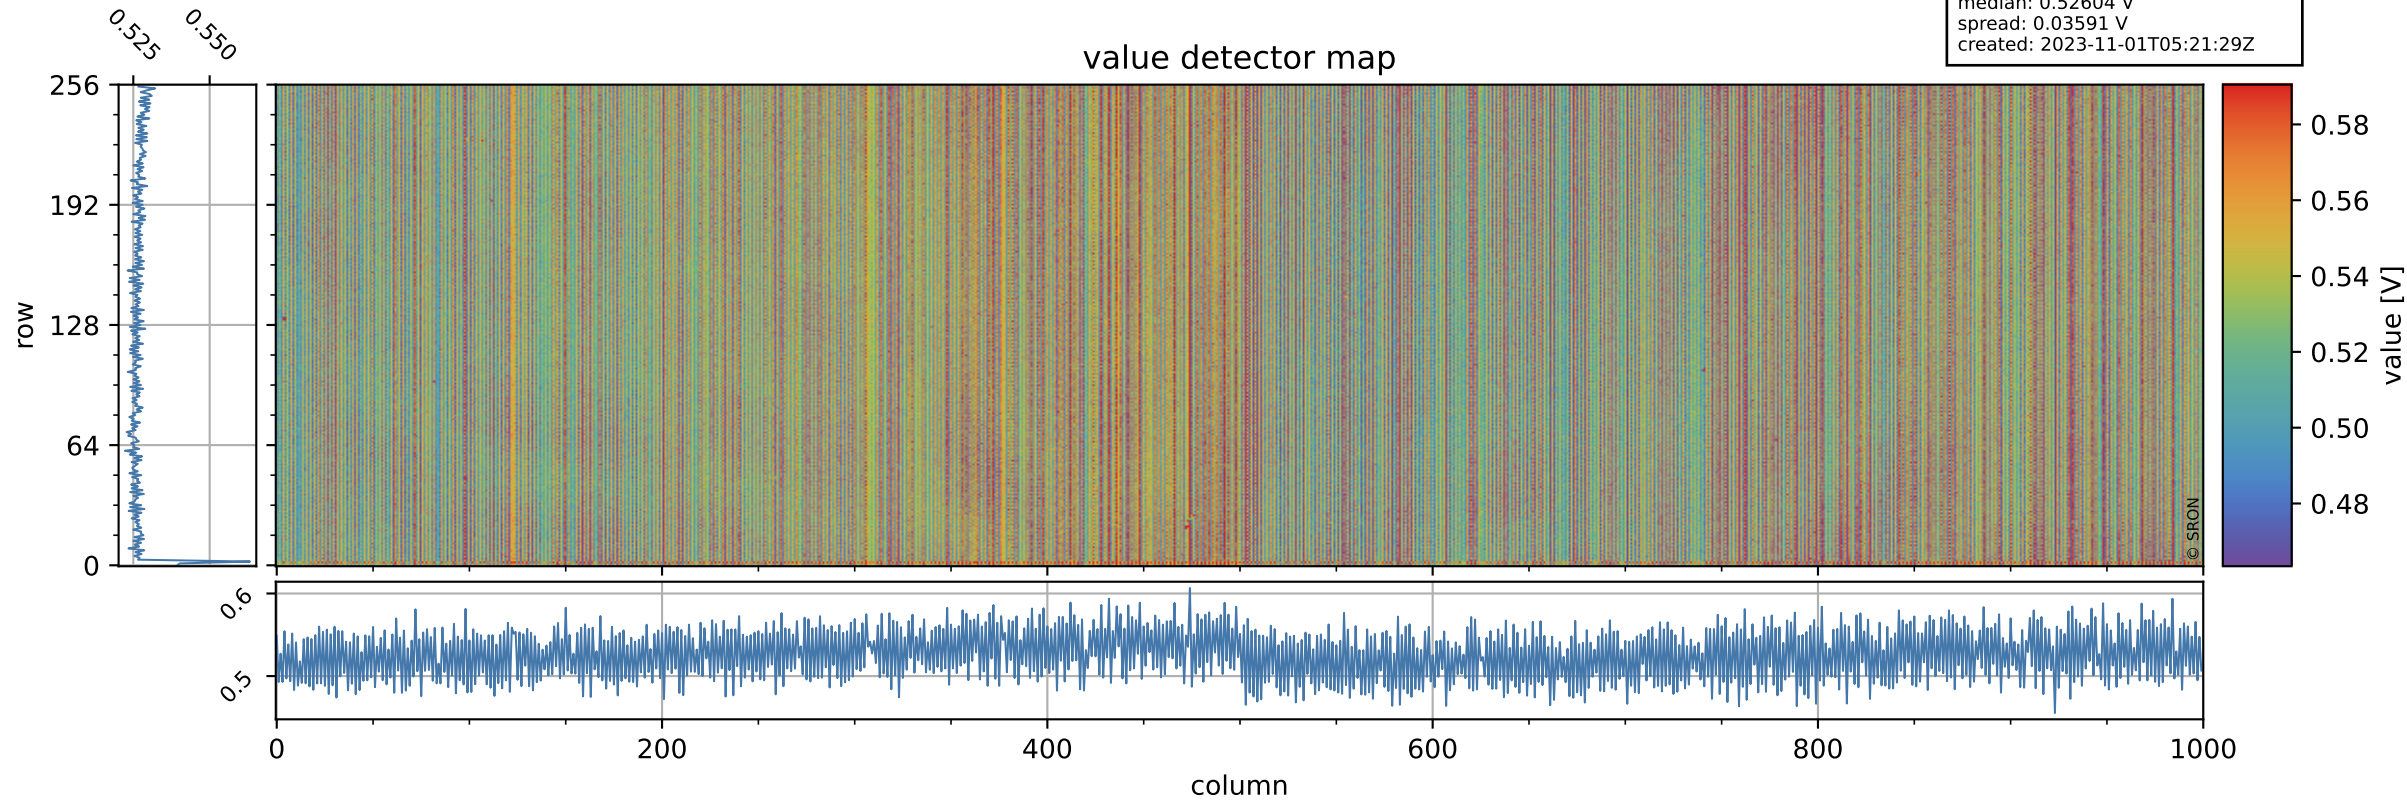

Tropomi SWIR offset (beta nominal)

orbits: 16 in [31312, 31357]
coverage: 2023-10-29 / 2023-11-01
median: 0.52604 V
spread: 0.03591 V
created: 2023-11-01T05:21:29Z

value detector map

Tropomi SWIR offset (beta nominal)

orbits: 16 in [31312, 31357]
coverage: 2023-10-29 / 2023-11-01
median: 28.984 μV
spread: 14.613 μV
created: 2023-11-01T05:21:30Z

Tropomi SWIR offset (beta nominal)

orbits: 16 in [31312, 31357]
coverage: 2023-10-29 / 2023-11-01
median: 0.027113 mV
spread: 0.42204 mV
created: 2023-11-01T05:21:30Z

value compared with SWIR offset CKD

Tropomi SWIR offset (beta nominal) ground-tracks of Sentinel-5P

orbits: 16 in [31312, 31357]
coverage: 2023-10-29 / 2023-11-01
created: 2023-11-01T05:21:30Z

Tropomi SWIR offset (beta nominal)

orbits: [1867, 31357]
coverage: 2018-02-20 / 2023-11-01
created: 2023-11-01T05:21:31Z

trend of detector median & temperatures