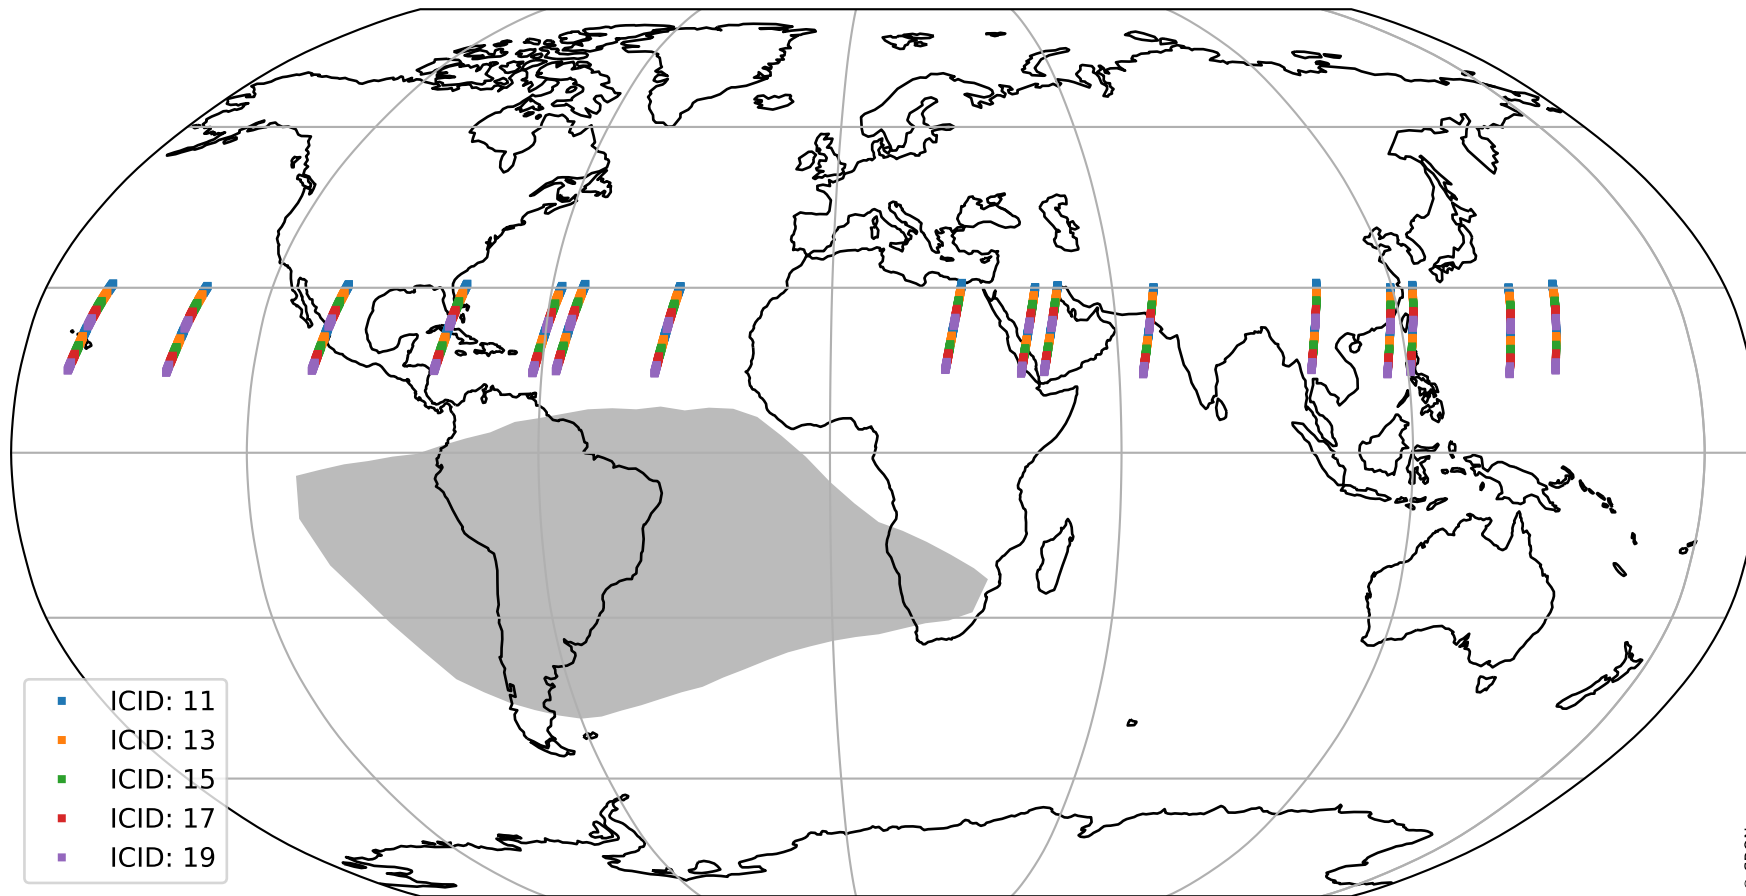

Tropomi SWIR offset (beta nominal)

orbits: 16 in [31312, 31357]
coverage: 2023-10-29 / 2023-11-01
median: 0.52604 V
spread: 0.03591 V
created: 2023-11-01T05:21:29Z

value detector map

Tropomi SWIR offset (beta nominal)

orbits: 16 in [31312, 31357]
coverage: 2023-10-29 / 2023-11-01
median: 28.984 μV
spread: 14.613 μV
created: 2023-11-01T05:21:30Z

Tropomi SWIR offset (beta nominal)

orbits: 16 in [31312, 31357]
coverage: 2023-10-29 / 2023-11-01
median: 0.027113 mV
spread: 0.42204 mV
created: 2023-11-01T05:21:30Z

value compared with SWIR offset CKD

Tropomi SWIR offset (beta nominal) ground-tracks of Sentinel-5P

orbits: 16 in [31312, 31357]
coverage: 2023-10-29 / 2023-11-01
created: 2023-11-01T05:21:30Z

Tropomi SWIR offset (beta nominal)

orbits: [1867, 31357]
coverage: 2018-02-20 / 2023-11-01
created: 2023-11-01T05:21:31Z

trend of detector median & temperatures