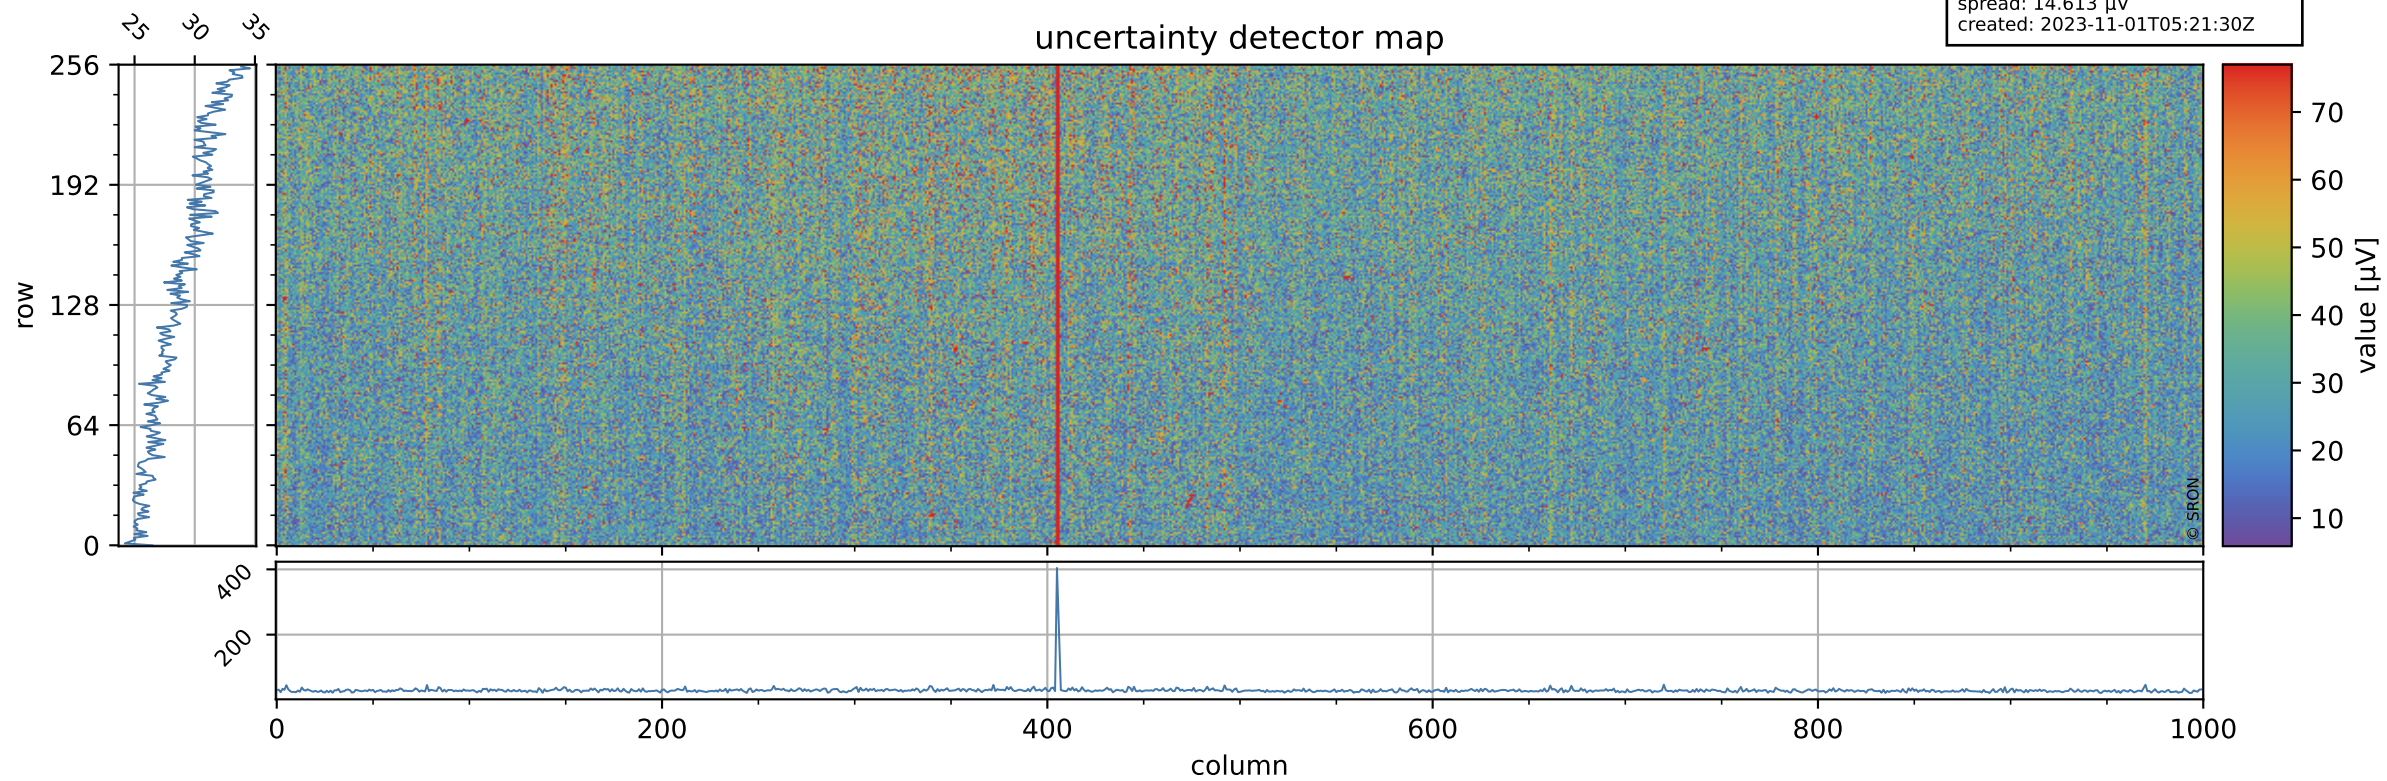

Tropomi SWIR offset (beta nominal)

orbits: 16 in [31312, 31357]
coverage: 2023-10-29 / 2023-11-01
median: 0.52604 V
spread: 0.03591 V
created: 2023-11-01T05:21:29Z

value detector map

Tropomi SWIR offset (beta nominal)

orbits: 16 in [31312, 31357]
coverage: 2023-10-29 / 2023-11-01
median: 28.984 μV
spread: 14.613 μV
created: 2023-11-01T05:21:30Z

Tropomi SWIR offset (beta nominal)

orbits: 16 in [31312, 31357]
coverage: 2023-10-29 / 2023-11-01
median: 0.027113 mV
spread: 0.42204 mV
created: 2023-11-01T05:21:30Z

value compared with SWIR offset CKD

Tropomi SWIR offset (beta nominal) ground-tracks of Sentinel-5P

orbits: 16 in [31312, 31357]
coverage: 2023-10-29 / 2023-11-01
created: 2023-11-01T05:21:30Z

Tropomi SWIR offset (beta nominal)

orbits: [1867, 31357]
coverage: 2018-02-20 / 2023-11-01
created: 2023-11-01T05:21:31Z

trend of detector median & temperatures