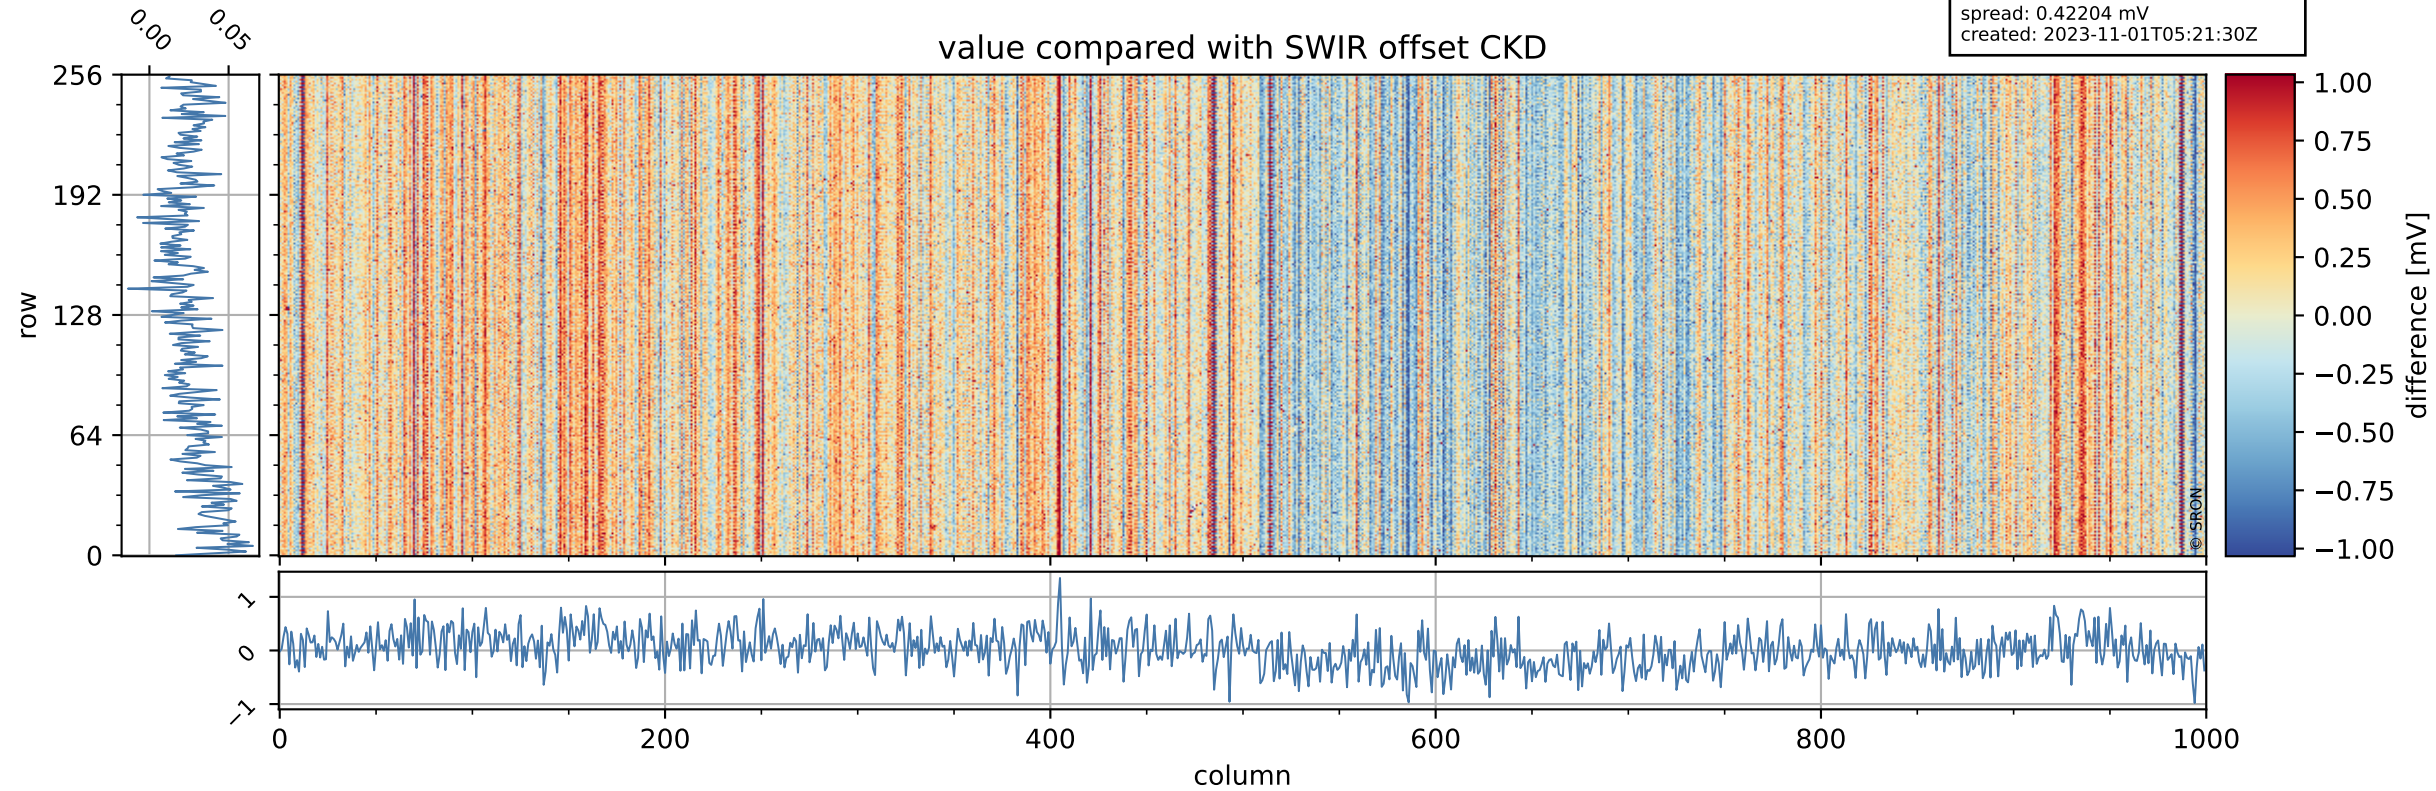

Tropomi SWIR offset (beta nominal)

orbits: 16 in [31312, 31357]
coverage: 2023-10-29 / 2023-11-01
median: 0.52604 V
spread: 0.03591 V
created: 2023-11-01T05:21:29Z

value detector map

Tropomi SWIR offset (beta nominal)

orbits: 16 in [31312, 31357]
coverage: 2023-10-29 / 2023-11-01
median: 28.984 μV
spread: 14.613 μV
created: 2023-11-01T05:21:30Z

Tropomi SWIR offset (beta nominal)

orbits: 16 in [31312, 31357]
coverage: 2023-10-29 / 2023-11-01
median: 0.027113 mV
spread: 0.42204 mV
created: 2023-11-01T05:21:30Z

value compared with SWIR offset CKD

Tropomi SWIR offset (beta nominal) ground-tracks of Sentinel-5P

orbits: 16 in [31312, 31357]
coverage: 2023-10-29 / 2023-11-01
created: 2023-11-01T05:21:30Z

Tropomi SWIR offset (beta nominal)

orbits: [1867, 31357]
coverage: 2018-02-20 / 2023-11-01
created: 2023-11-01T05:21:31Z

trend of detector median & temperatures