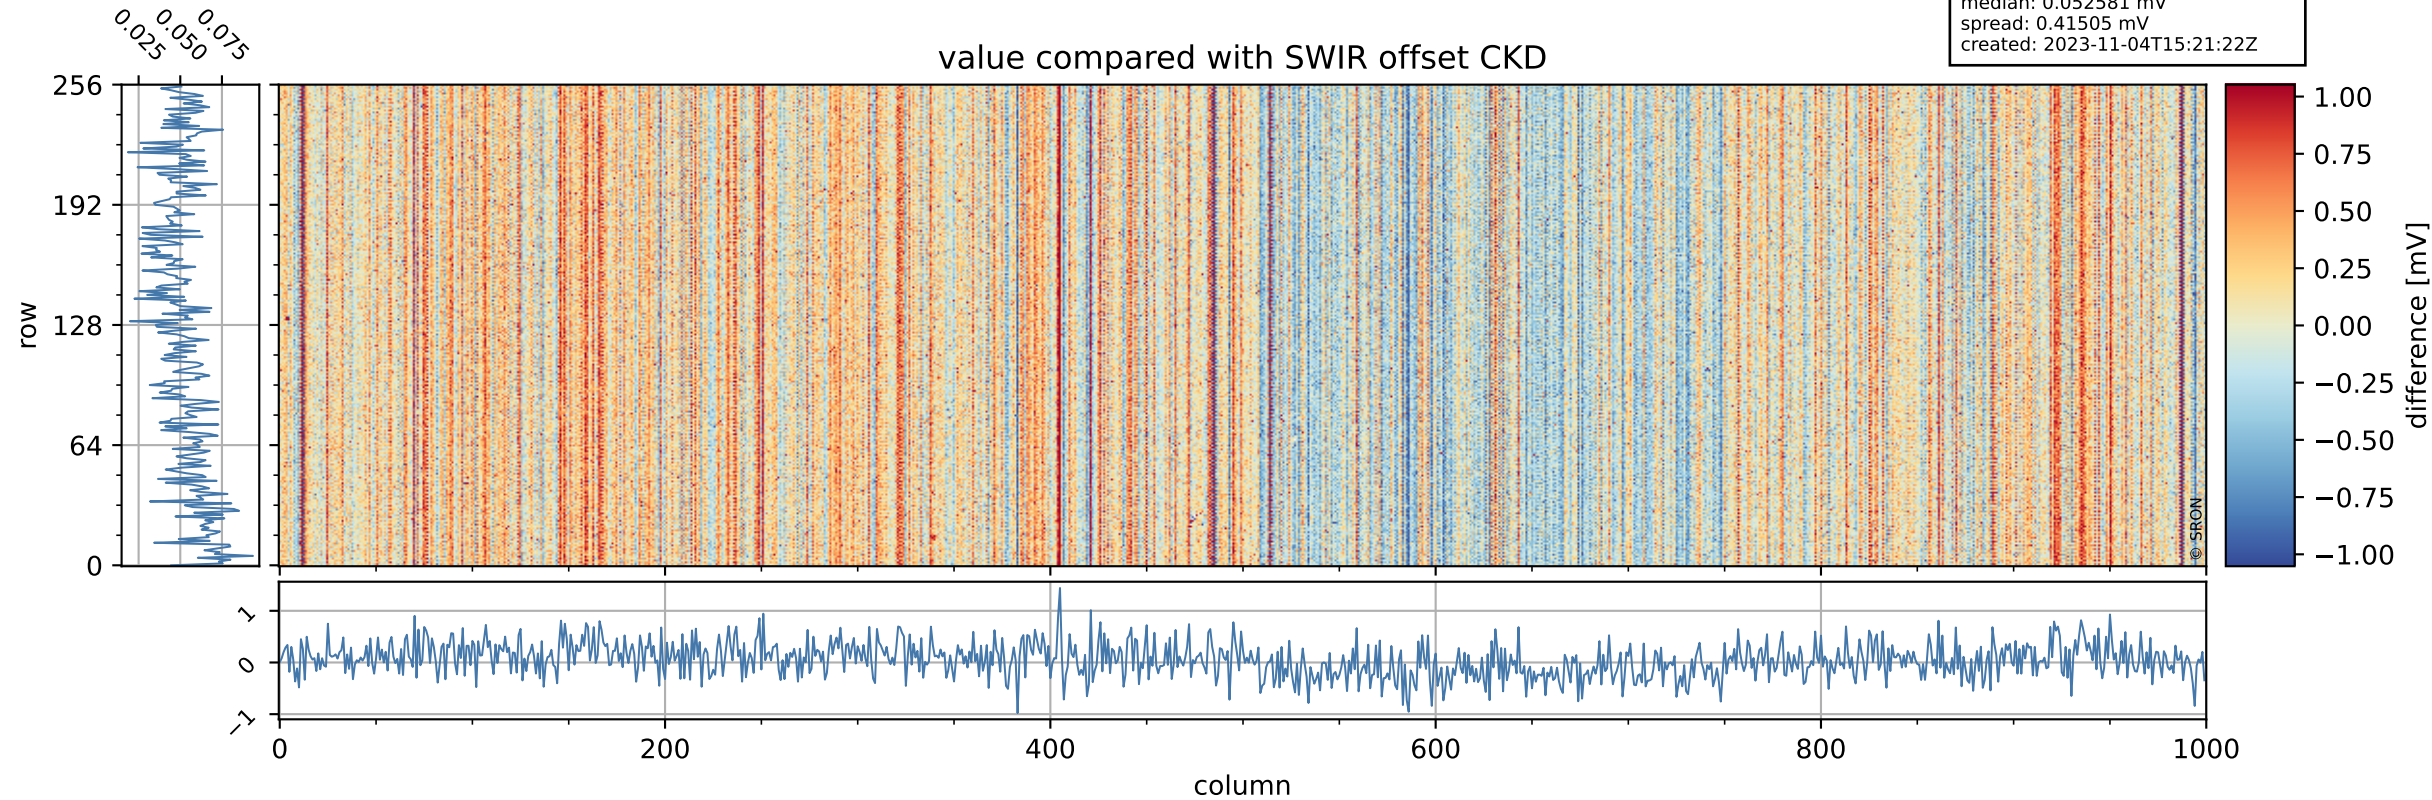

Tropomi SWIR offset (beta nominal)

orbits: 16 in [31357, 31402]
coverage: 2023-11-01 / 2023-11-04
median: 0.52606 V
spread: 0.035912 V
created: 2023-11-04T15:21:22Z

value detector map

Tropomi SWIR offset (beta nominal)

orbits: 16 in [31357, 31402]
coverage: 2023-11-01 / 2023-11-04
median: 28.359 μV
spread: 14.386 μV
created: 2023-11-04T15:21:22Z

Tropomi SWIR offset (beta nominal)

orbits: 16 in [31357, 31402]
coverage: 2023-11-01 / 2023-11-04
median: 0.052581 mV
spread: 0.41505 mV
created: 2023-11-04T15:21:22Z

value compared with SWIR offset CKD

Tropomi SWIR offset (beta nominal) ground-tracks of Sentinel-5P

orbits: 16 in [31357, 31402]
coverage: 2023-11-01 / 2023-11-04
created: 2023-11-04T15:21:23Z

Tropomi SWIR offset (beta nominal)

orbits: [1867, 31402]
coverage: 2018-02-20 / 2023-11-04
created: 2023-11-04T15:21:23Z

trend of detector median & temperatures