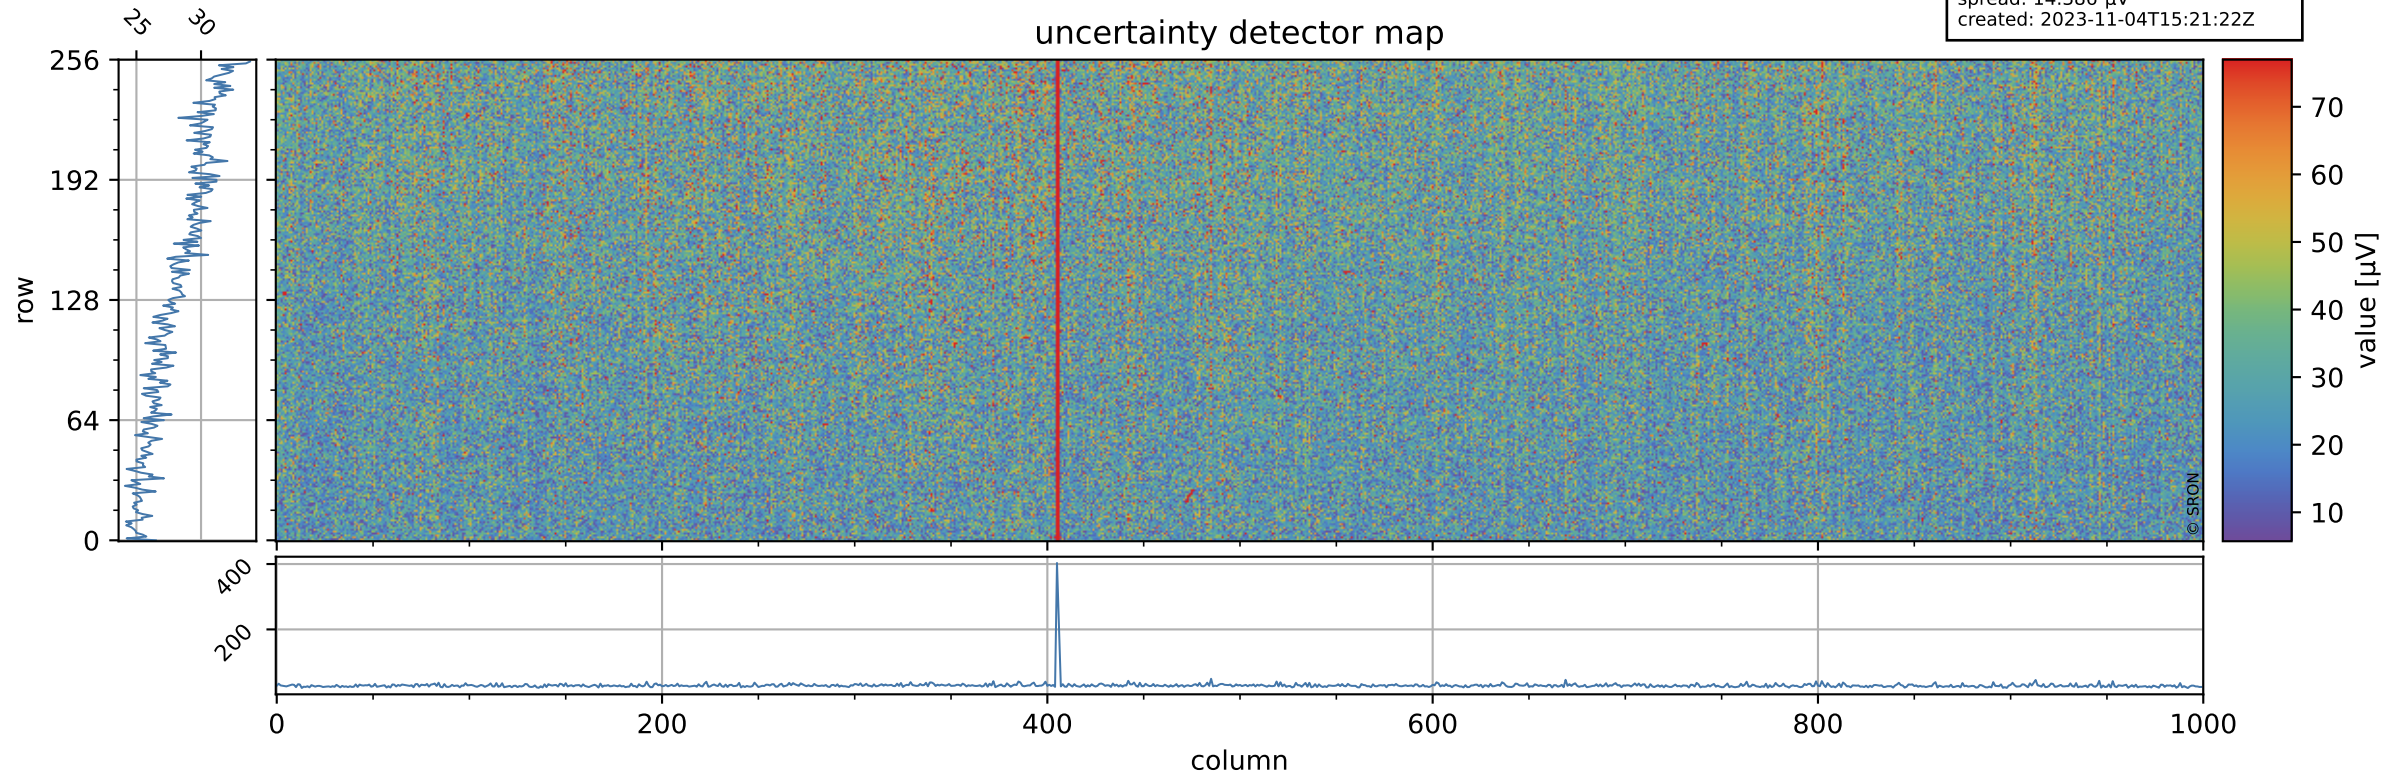

Tropomi SWIR offset (beta nominal)

orbits: 16 in [31357, 31402]
coverage: 2023-11-01 / 2023-11-04
median: 0.52606 V
spread: 0.035912 V
created: 2023-11-04T15:21:22Z

value detector map

Tropomi SWIR offset (beta nominal)

orbits: 16 in [31357, 31402]
coverage: 2023-11-01 / 2023-11-04
median: 28.359 μV
spread: 14.386 μV
created: 2023-11-04T15:21:22Z

Tropomi SWIR offset (beta nominal)

orbits: 16 in [31357, 31402]
coverage: 2023-11-01 / 2023-11-04
median: 0.052581 mV
spread: 0.41505 mV
created: 2023-11-04T15:21:22Z

value compared with SWIR offset CKD

Tropomi SWIR offset (beta nominal) ground-tracks of Sentinel-5P

orbits: 16 in [31357, 31402]
coverage: 2023-11-01 / 2023-11-04
created: 2023-11-04T15:21:23Z

Tropomi SWIR offset (beta nominal)

orbits: [1867, 31402]
coverage: 2018-02-20 / 2023-11-04
created: 2023-11-04T15:21:23Z

trend of detector median & temperatures