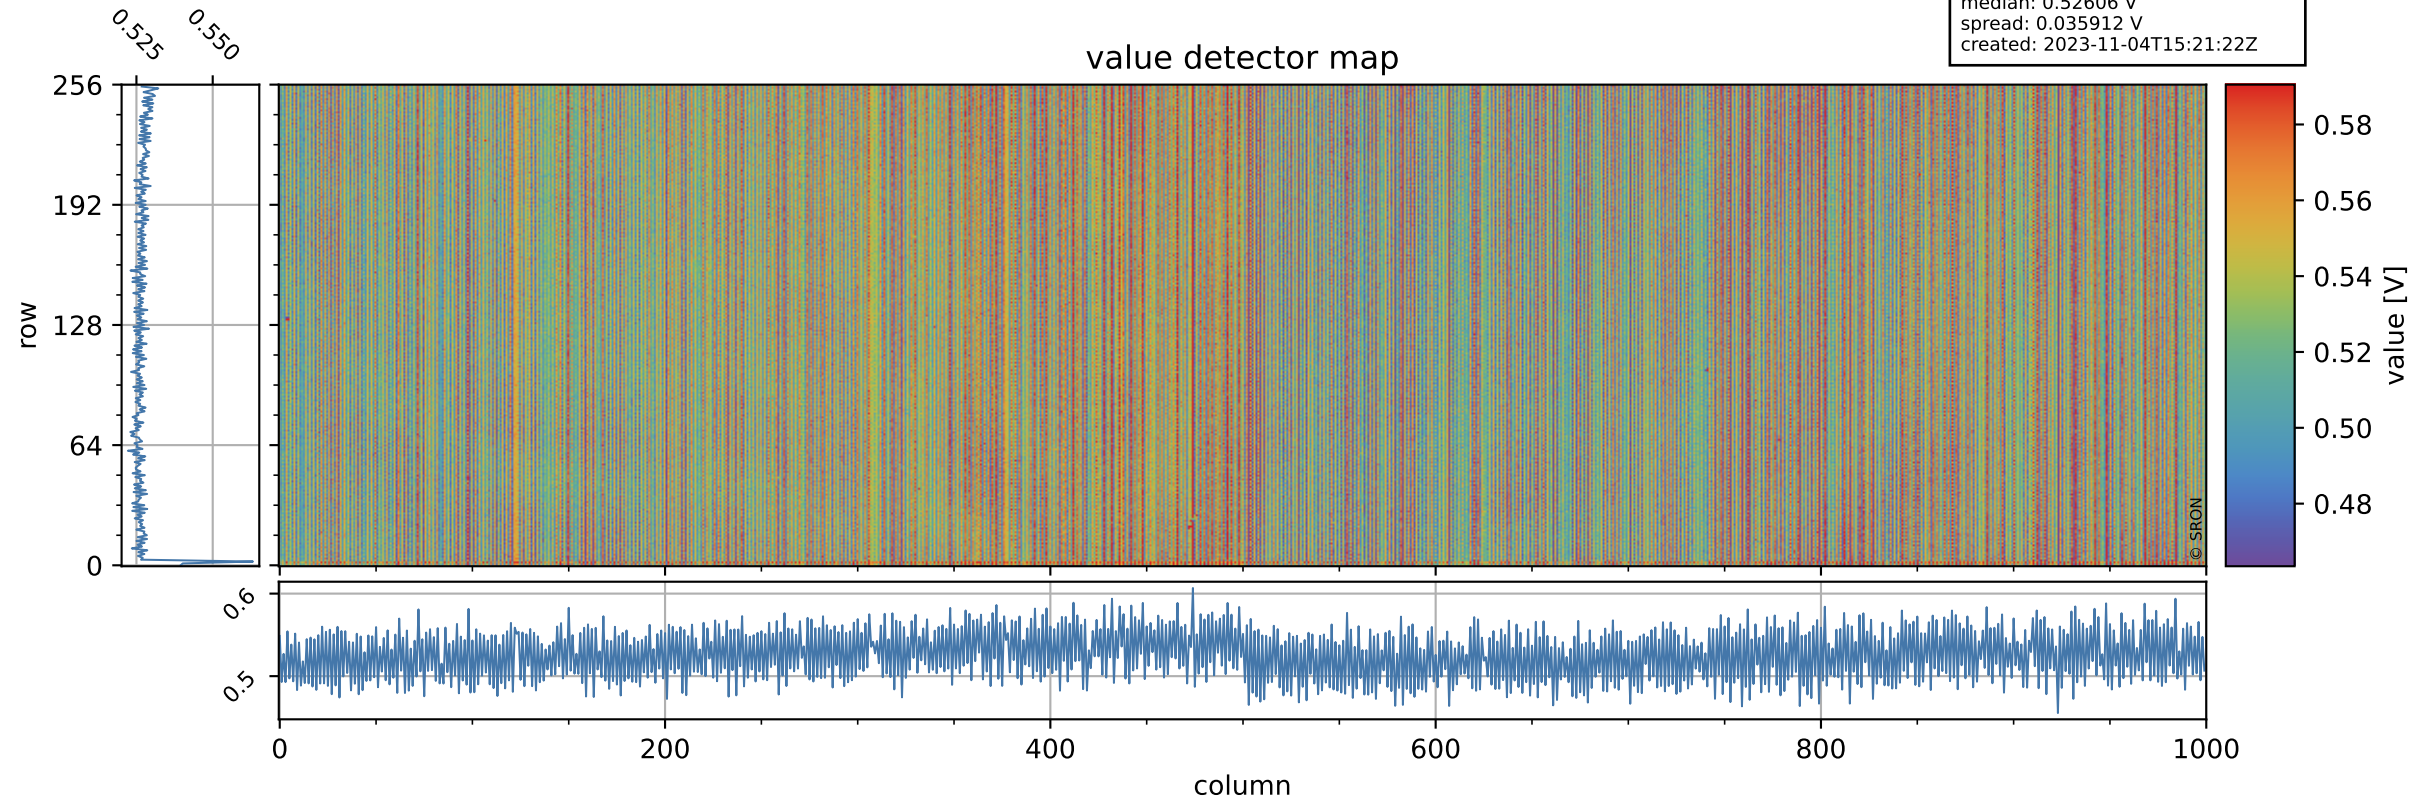

Tropomi SWIR offset (beta nominal)

orbits: 16 in [31357, 31402]
coverage: 2023-11-01 / 2023-11-04
median: 0.52606 V
spread: 0.035912 V
created: 2023-11-04T15:21:22Z

value detector map

Tropomi SWIR offset (beta nominal)

orbits: 16 in [31357, 31402]
coverage: 2023-11-01 / 2023-11-04
median: 28.359 μV
spread: 14.386 μV
created: 2023-11-04T15:21:22Z

Tropomi SWIR offset (beta nominal)

orbits: 16 in [31357, 31402]
coverage: 2023-11-01 / 2023-11-04
median: 0.052581 mV
spread: 0.41505 mV
created: 2023-11-04T15:21:22Z

value compared with SWIR offset CKD

Tropomi SWIR offset (beta nominal) ground-tracks of Sentinel-5P

orbits: 16 in [31357, 31402]
coverage: 2023-11-01 / 2023-11-04
created: 2023-11-04T15:21:23Z

Tropomi SWIR offset (beta nominal)

orbits: [1867, 31402]
coverage: 2018-02-20 / 2023-11-04
created: 2023-11-04T15:21:23Z

trend of detector median & temperatures