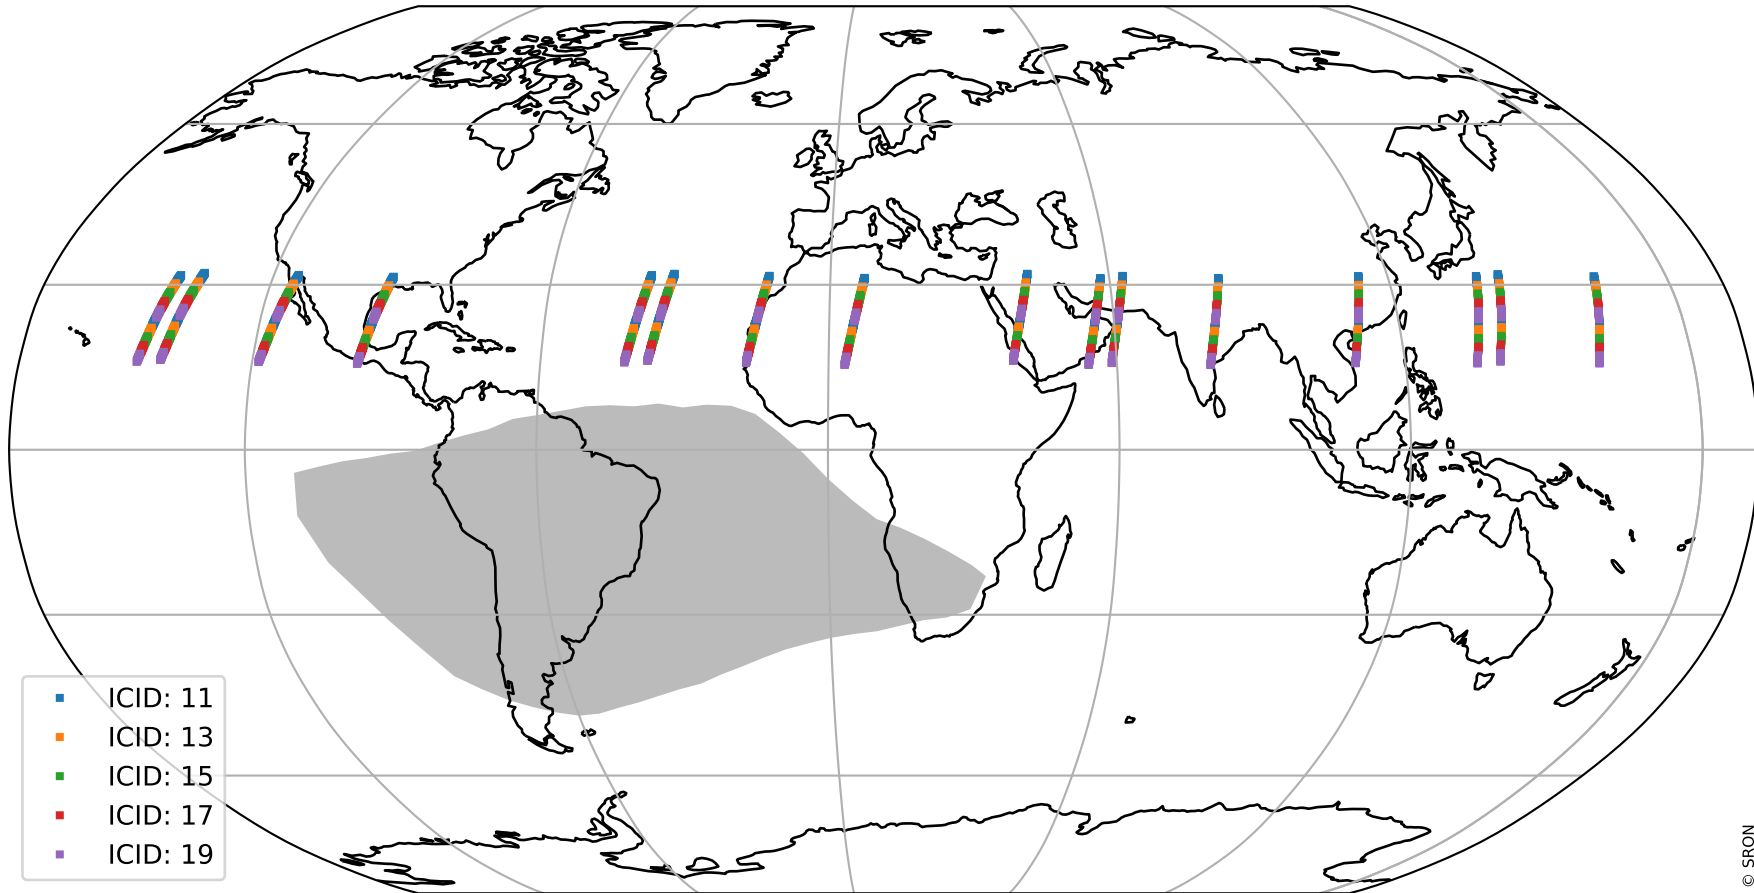

Tropomi SWIR offset (beta nominal)

orbits: 16 in [31357, 31402]
coverage: 2023-11-01 / 2023-11-04
median: 0.52606 V
spread: 0.035912 V
created: 2023-11-04T15:21:22Z

value detector map

Tropomi SWIR offset (beta nominal)

orbits: 16 in [31357, 31402]
coverage: 2023-11-01 / 2023-11-04
median: 28.359 μV
spread: 14.386 μV
created: 2023-11-04T15:21:22Z

Tropomi SWIR offset (beta nominal)

orbits: 16 in [31357, 31402]
coverage: 2023-11-01 / 2023-11-04
median: 0.052581 mV
spread: 0.41505 mV
created: 2023-11-04T15:21:22Z

value compared with SWIR offset CKD

Tropomi SWIR offset (beta nominal) ground-tracks of Sentinel-5P

orbits: 16 in [31357, 31402]
coverage: 2023-11-01 / 2023-11-04
created: 2023-11-04T15:21:23Z

Tropomi SWIR offset (beta nominal)

orbits: [1867, 31402]
coverage: 2018-02-20 / 2023-11-04
created: 2023-11-04T15:21:23Z

trend of detector median & temperatures