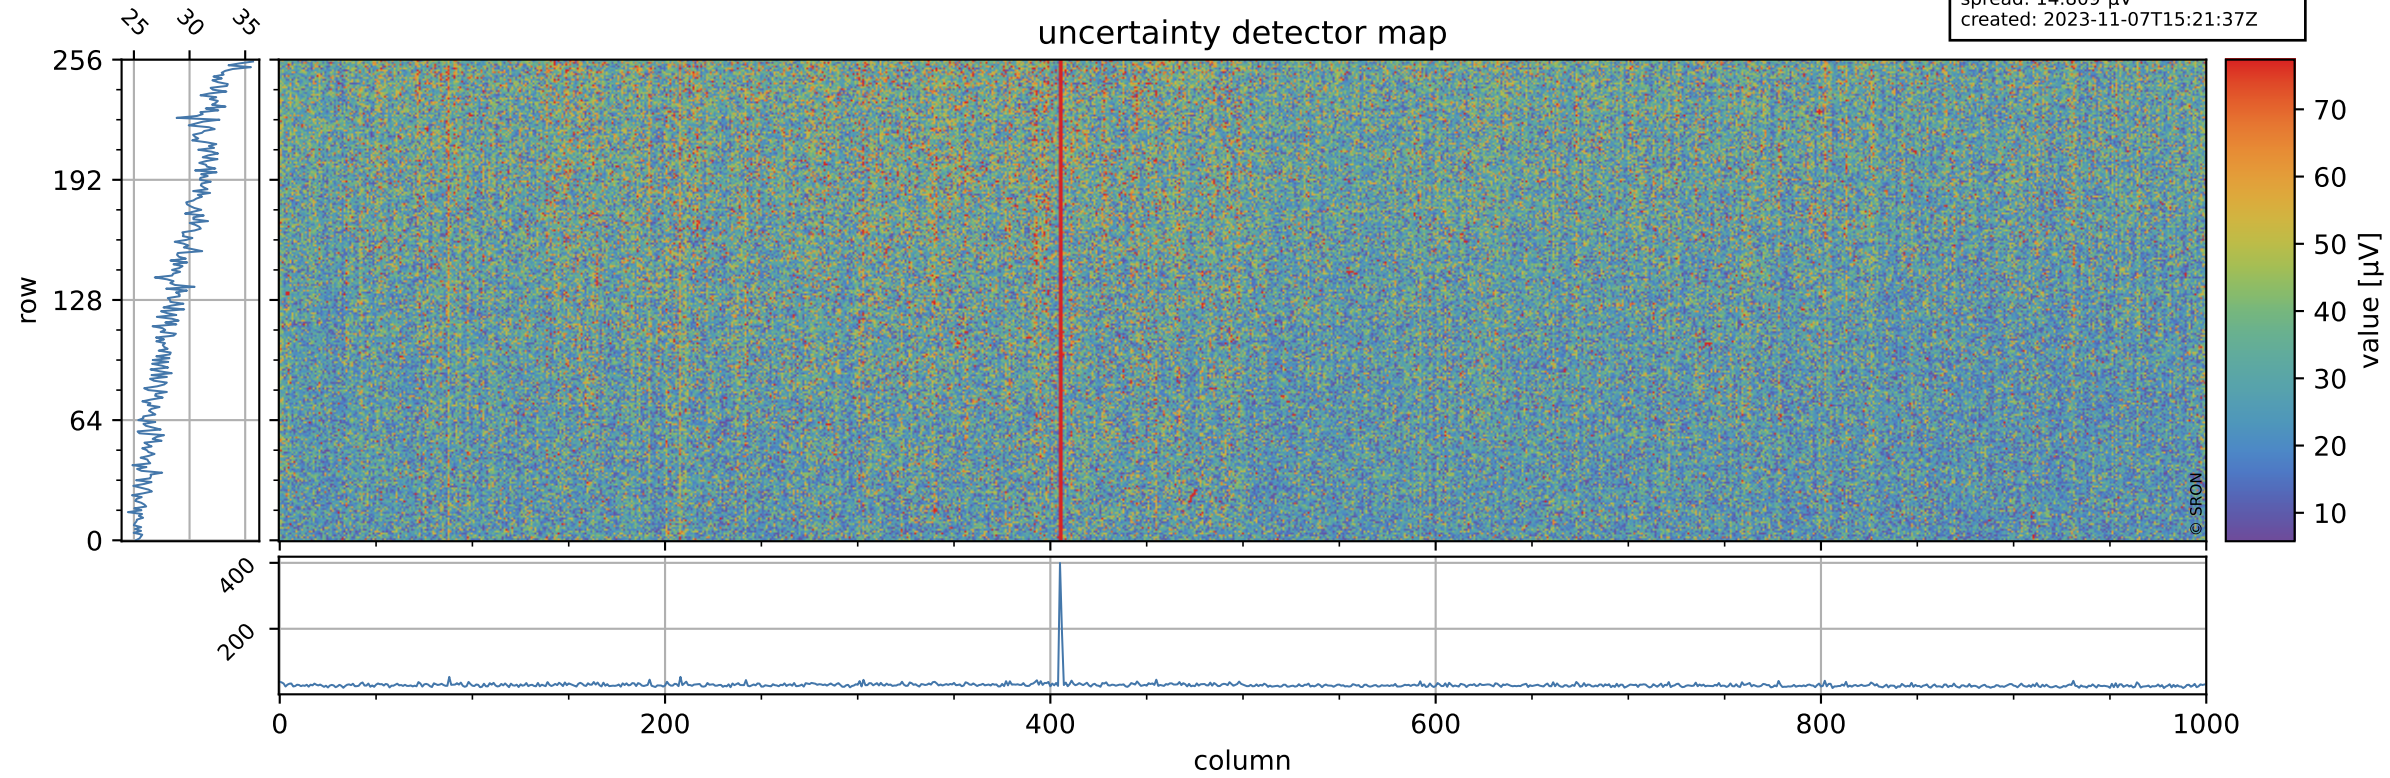

Tropomi SWIR offset (beta nominal)

orbits: 17 in [31402, 31447]
coverage: 2023-11-04 / 2023-11-07
median: 0.52606 V
spread: 0.035914 V
created: 2023-11-07T15:21:37Z

value detector map

Tropomi SWIR offset (beta nominal)

orbits: 17 in [31402, 31447]
coverage: 2023-11-04 / 2023-11-07
median: 29.134 μV
spread: 14.809 μV
created: 2023-11-07T15:21:37Z

Tropomi SWIR offset (beta nominal)

orbits: 17 in [31402, 31447]
coverage: 2023-11-04 / 2023-11-07
median: 0.049022 mV
spread: 0.42387 mV
created: 2023-11-07T15:21:37Z

value compared with SWIR offset CKD

Tropomi SWIR offset (beta nominal) ground-tracks of Sentinel-5P

orbits: 17 in [31402, 31447]
coverage: 2023-11-04 / 2023-11-07
created: 2023-11-07T15:21:38Z

Tropomi SWIR offset (beta nominal)

orbits: [1867, 31447]
coverage: 2018-02-20 / 2023-11-07
created: 2023-11-07T15:21:41Z

trend of detector median & temperatures