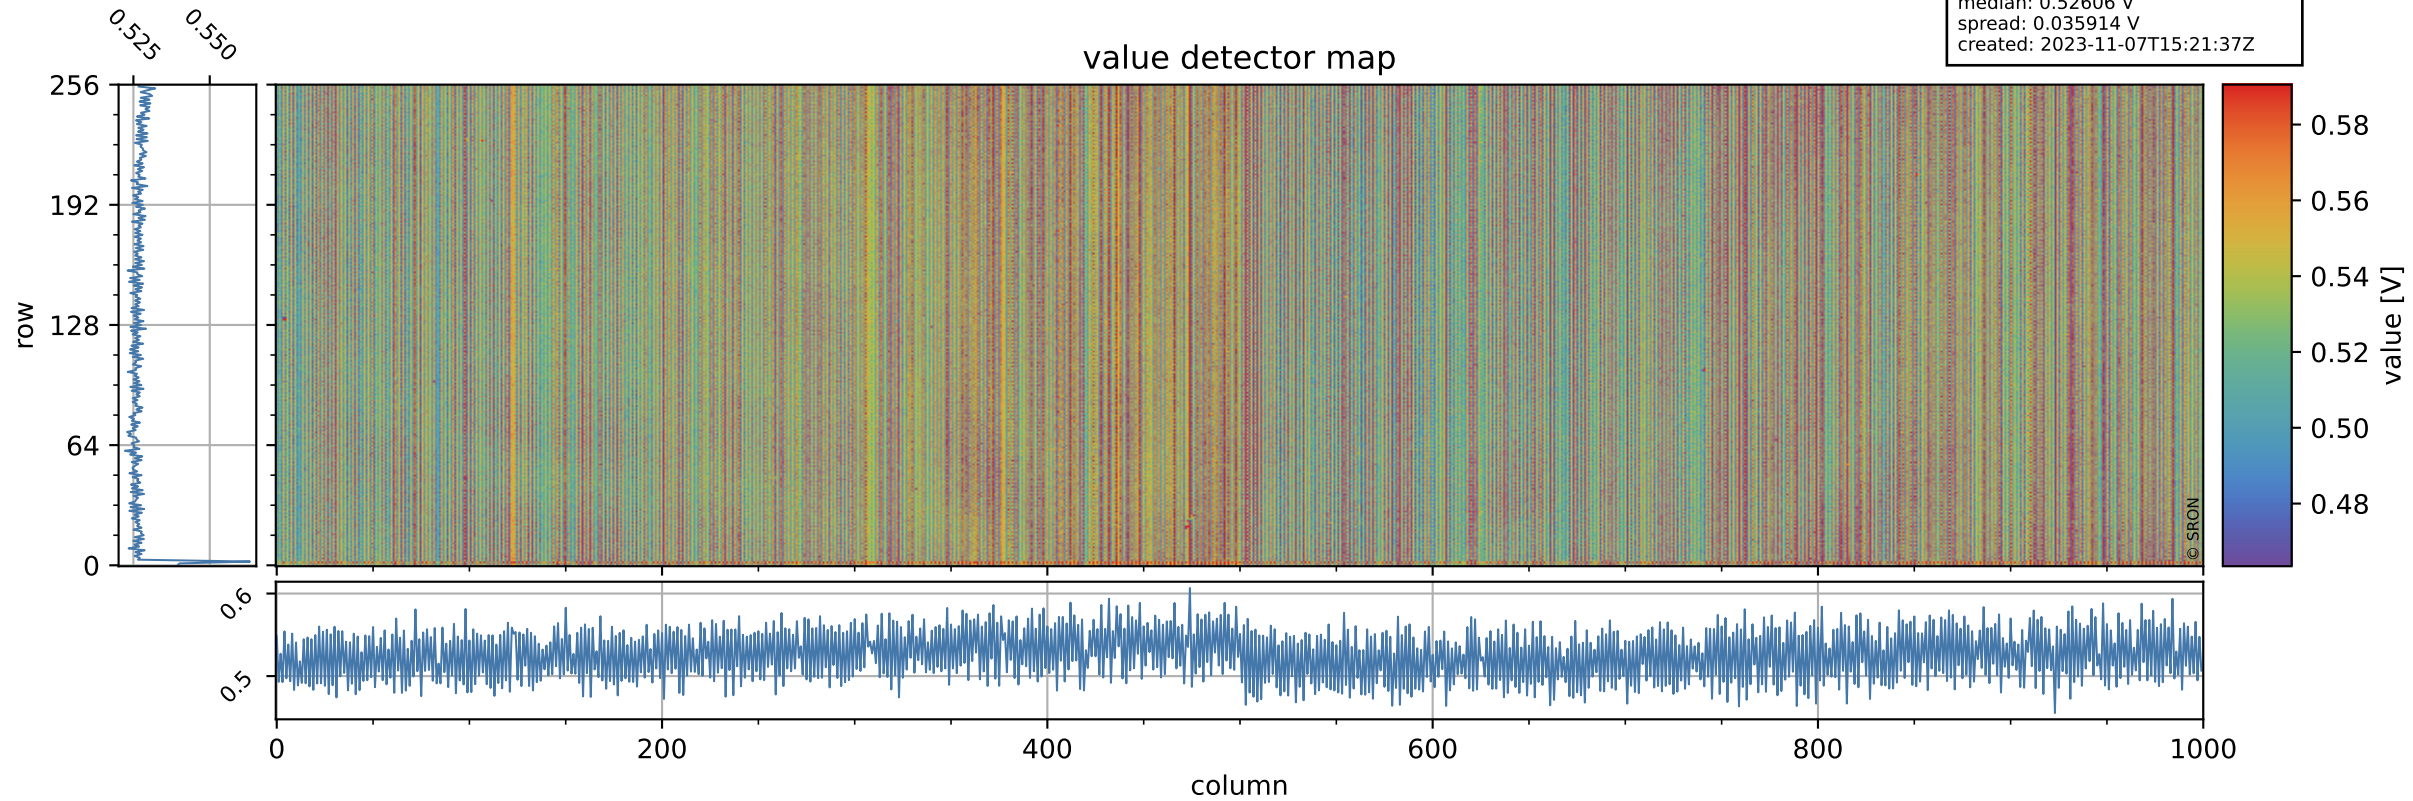

Tropomi SWIR offset (beta nominal)

orbits: 17 in [31402, 31447]
coverage: 2023-11-04 / 2023-11-07
median: 0.52606 V
spread: 0.035914 V
created: 2023-11-07T15:21:37Z

value detector map

Tropomi SWIR offset (beta nominal)

orbits: 17 in [31402, 31447]
coverage: 2023-11-04 / 2023-11-07
median: 29.134 μV
spread: 14.809 μV
created: 2023-11-07T15:21:37Z

Tropomi SWIR offset (beta nominal)

orbits: 17 in [31402, 31447]
coverage: 2023-11-04 / 2023-11-07
median: 0.049022 mV
spread: 0.42387 mV
created: 2023-11-07T15:21:37Z

value compared with SWIR offset CKD

Tropomi SWIR offset (beta nominal) ground-tracks of Sentinel-5P

orbits: 17 in [31402, 31447]
coverage: 2023-11-04 / 2023-11-07
created: 2023-11-07T15:21:38Z

Tropomi SWIR offset (beta nominal)

orbits: [1867, 31447]
coverage: 2018-02-20 / 2023-11-07
created: 2023-11-07T15:21:41Z

trend of detector median & temperatures