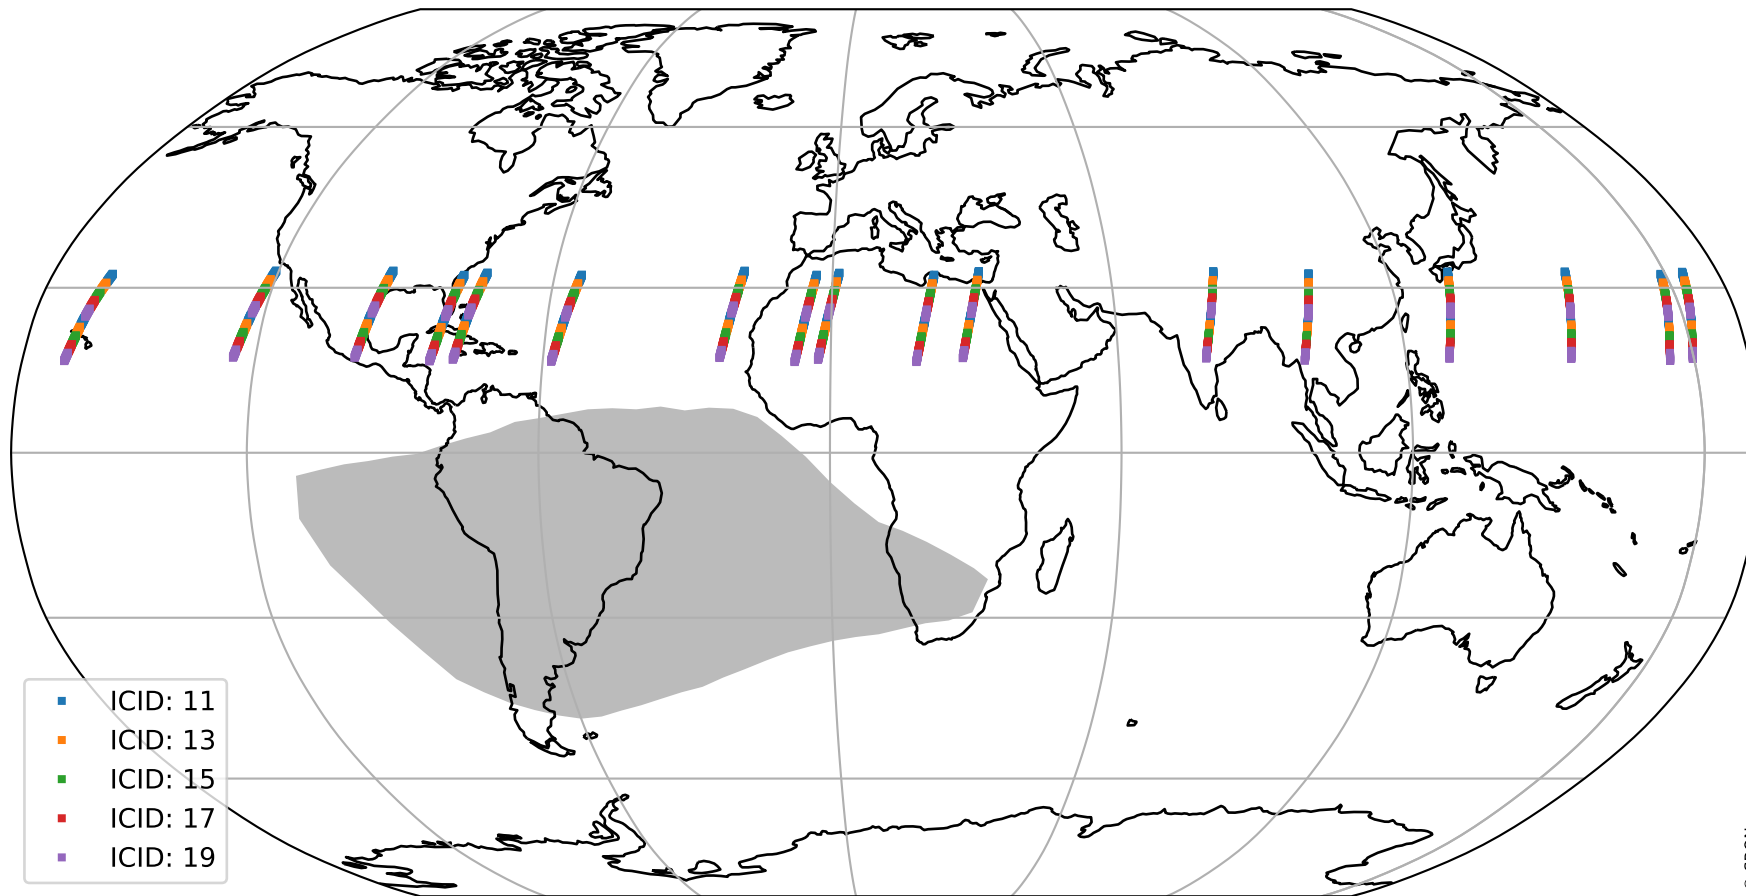

Tropomi SWIR offset (beta nominal)

orbits: 17 in [31402, 31447]
coverage: 2023-11-04 / 2023-11-07
median: 0.52606 V
spread: 0.035914 V
created: 2023-11-07T15:21:37Z

value detector map

Tropomi SWIR offset (beta nominal)

orbits: 17 in [31402, 31447]
coverage: 2023-11-04 / 2023-11-07
median: 29.134 μV
spread: 14.809 μV
created: 2023-11-07T15:21:37Z

Tropomi SWIR offset (beta nominal)

orbits: 17 in [31402, 31447]
coverage: 2023-11-04 / 2023-11-07
median: 0.049022 mV
spread: 0.42387 mV
created: 2023-11-07T15:21:37Z

value compared with SWIR offset CKD

Tropomi SWIR offset (beta nominal) ground-tracks of Sentinel-5P

orbits: 17 in [31402, 31447]
coverage: 2023-11-04 / 2023-11-07
created: 2023-11-07T15:21:38Z

Tropomi SWIR offset (beta nominal)

orbits: [1867, 31447]
coverage: 2018-02-20 / 2023-11-07
created: 2023-11-07T15:21:41Z

trend of detector median & temperatures