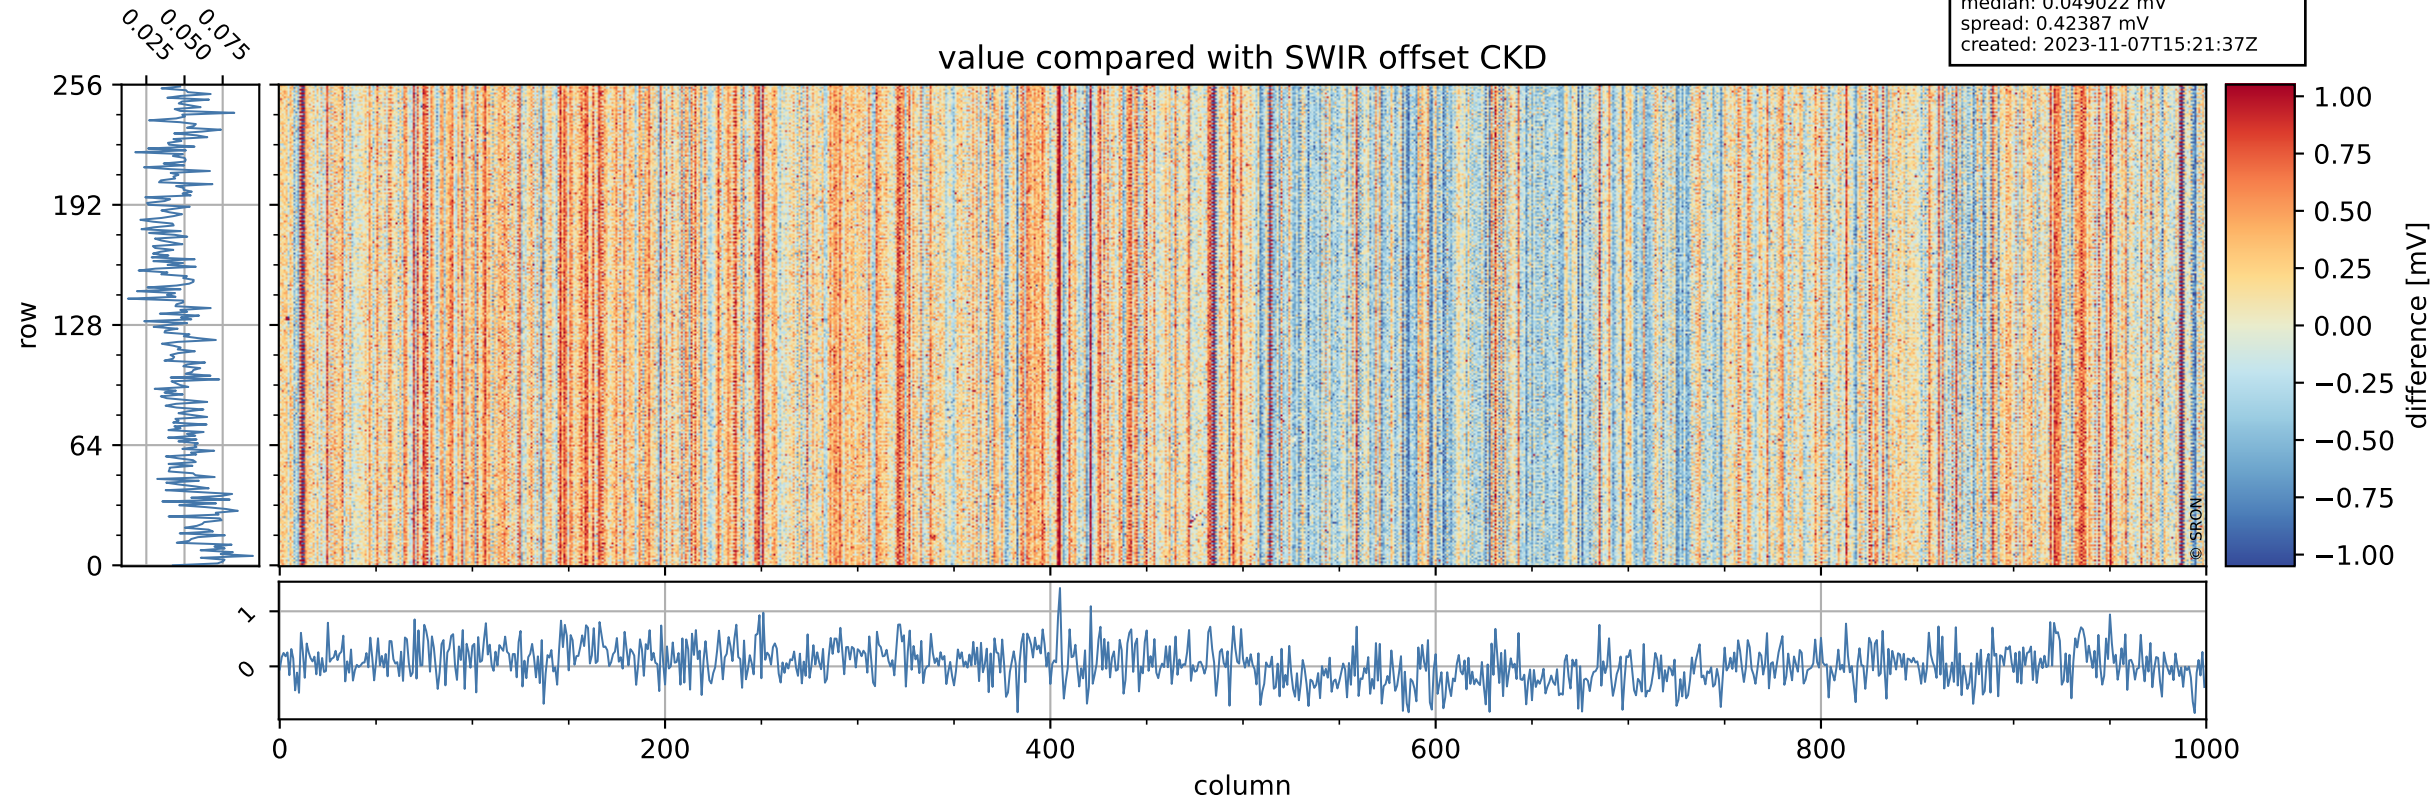

Tropomi SWIR offset (beta nominal)

orbits: 17 in [31402, 31447]
coverage: 2023-11-04 / 2023-11-07
median: 0.52606 V
spread: 0.035914 V
created: 2023-11-07T15:21:37Z

value detector map

Tropomi SWIR offset (beta nominal)

orbits: 17 in [31402, 31447]
coverage: 2023-11-04 / 2023-11-07
median: 29.134 μV
spread: 14.809 μV
created: 2023-11-07T15:21:37Z

Tropomi SWIR offset (beta nominal)

orbits: 17 in [31402, 31447]
coverage: 2023-11-04 / 2023-11-07
median: 0.049022 mV
spread: 0.42387 mV
created: 2023-11-07T15:21:37Z

value compared with SWIR offset CKD

Tropomi SWIR offset (beta nominal) ground-tracks of Sentinel-5P

orbits: 17 in [31402, 31447]
coverage: 2023-11-04 / 2023-11-07
created: 2023-11-07T15:21:38Z

Tropomi SWIR offset (beta nominal)

orbits: [1867, 31447]
coverage: 2018-02-20 / 2023-11-07
created: 2023-11-07T15:21:41Z

trend of detector median & temperatures