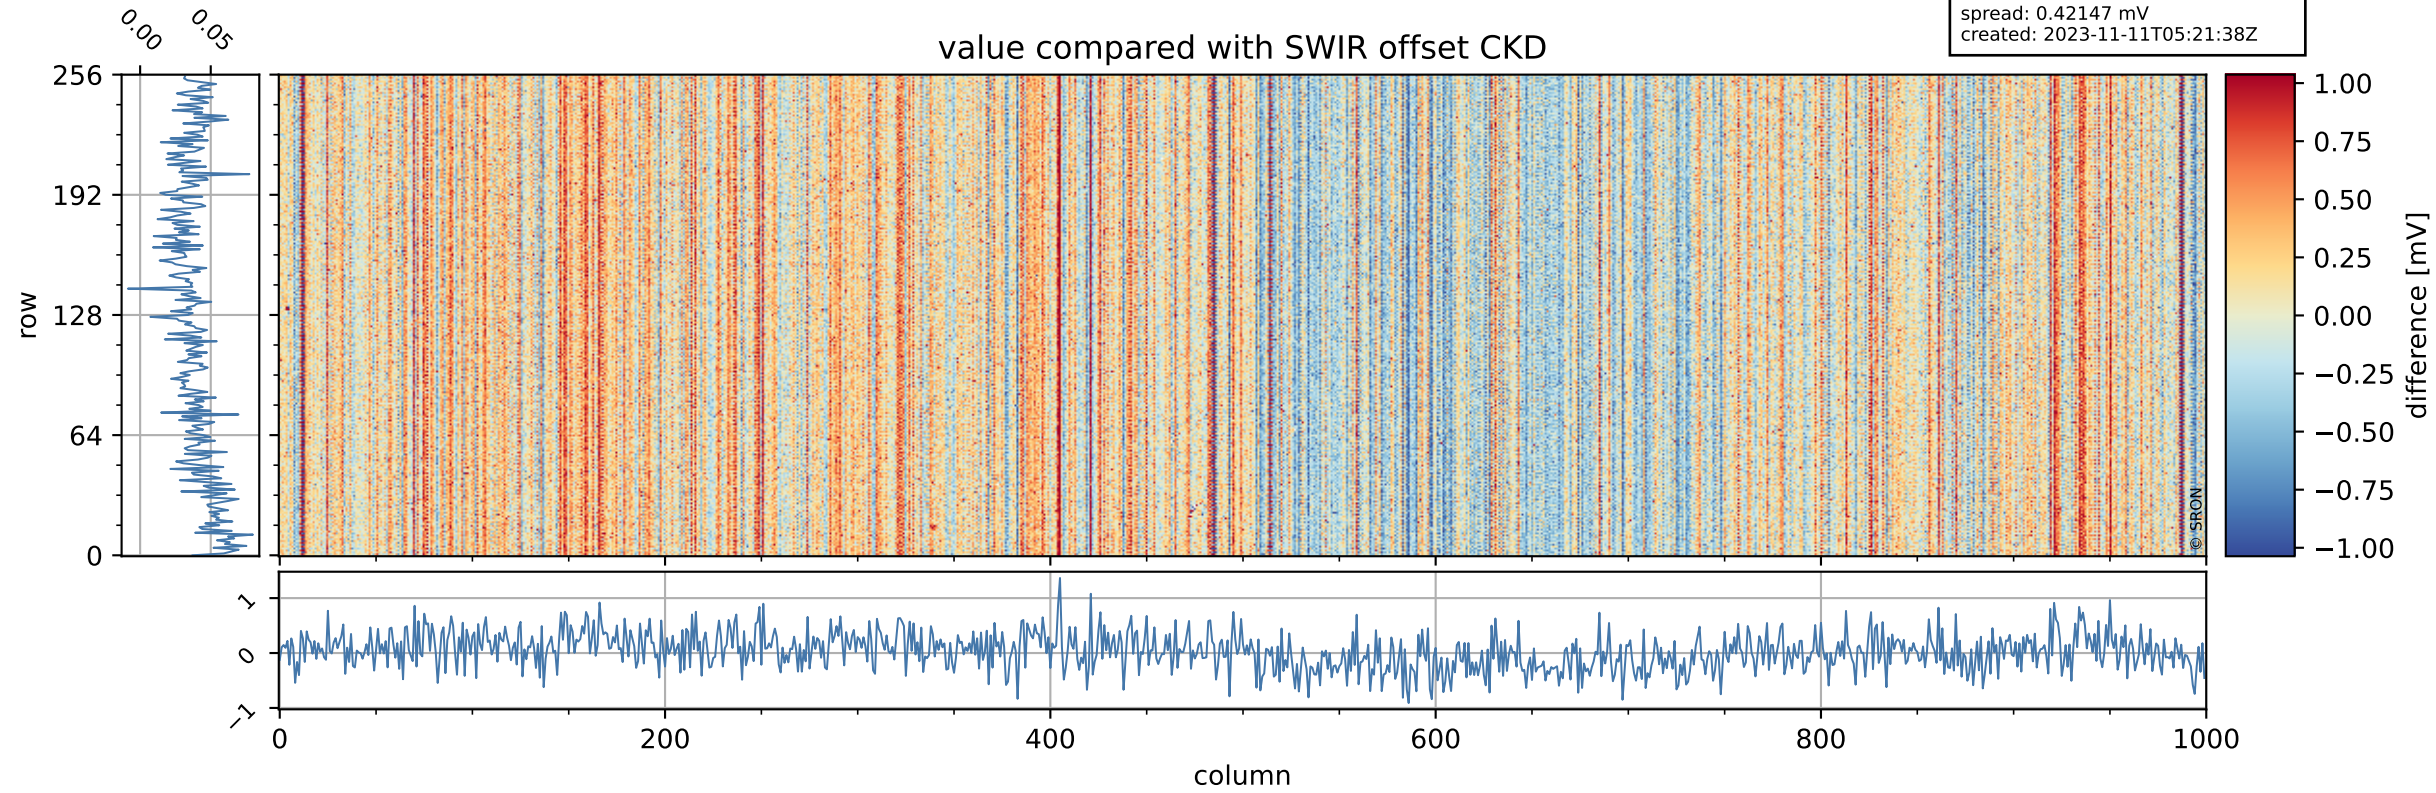

Tropomi SWIR offset (beta nominal)

orbits: 16 in [31447, 31492]
coverage: 2023-11-08 / 2023-11-10
median: 0.52605 V
spread: 0.035913 V
created: 2023-11-11T05:21:37Z

value detector map

Tropomi SWIR offset (beta nominal)

orbits: 16 in [31447, 31492]
coverage: 2023-11-08 / 2023-11-10
median: 29.041 μV
spread: 14.581 μV
created: 2023-11-11T05:21:38Z

Tropomi SWIR offset (beta nominal)

orbits: 16 in [31447, 31492]
coverage: 2023-11-08 / 2023-11-10
median: 0.036889 mV
spread: 0.42147 mV
created: 2023-11-11T05:21:38Z

value compared with SWIR offset CKD

Tropomi SWIR offset (beta nominal) ground-tracks of Sentinel-5P

orbits: 16 in [31447, 31492]
coverage: 2023-11-08 / 2023-11-10
created: 2023-11-11T05:21:38Z

Tropomi SWIR offset (beta nominal)

orbits: [1867, 31492]
coverage: 2018-02-20 / 2023-11-10
created: 2023-11-11T05:21:39Z

trend of detector median & temperatures