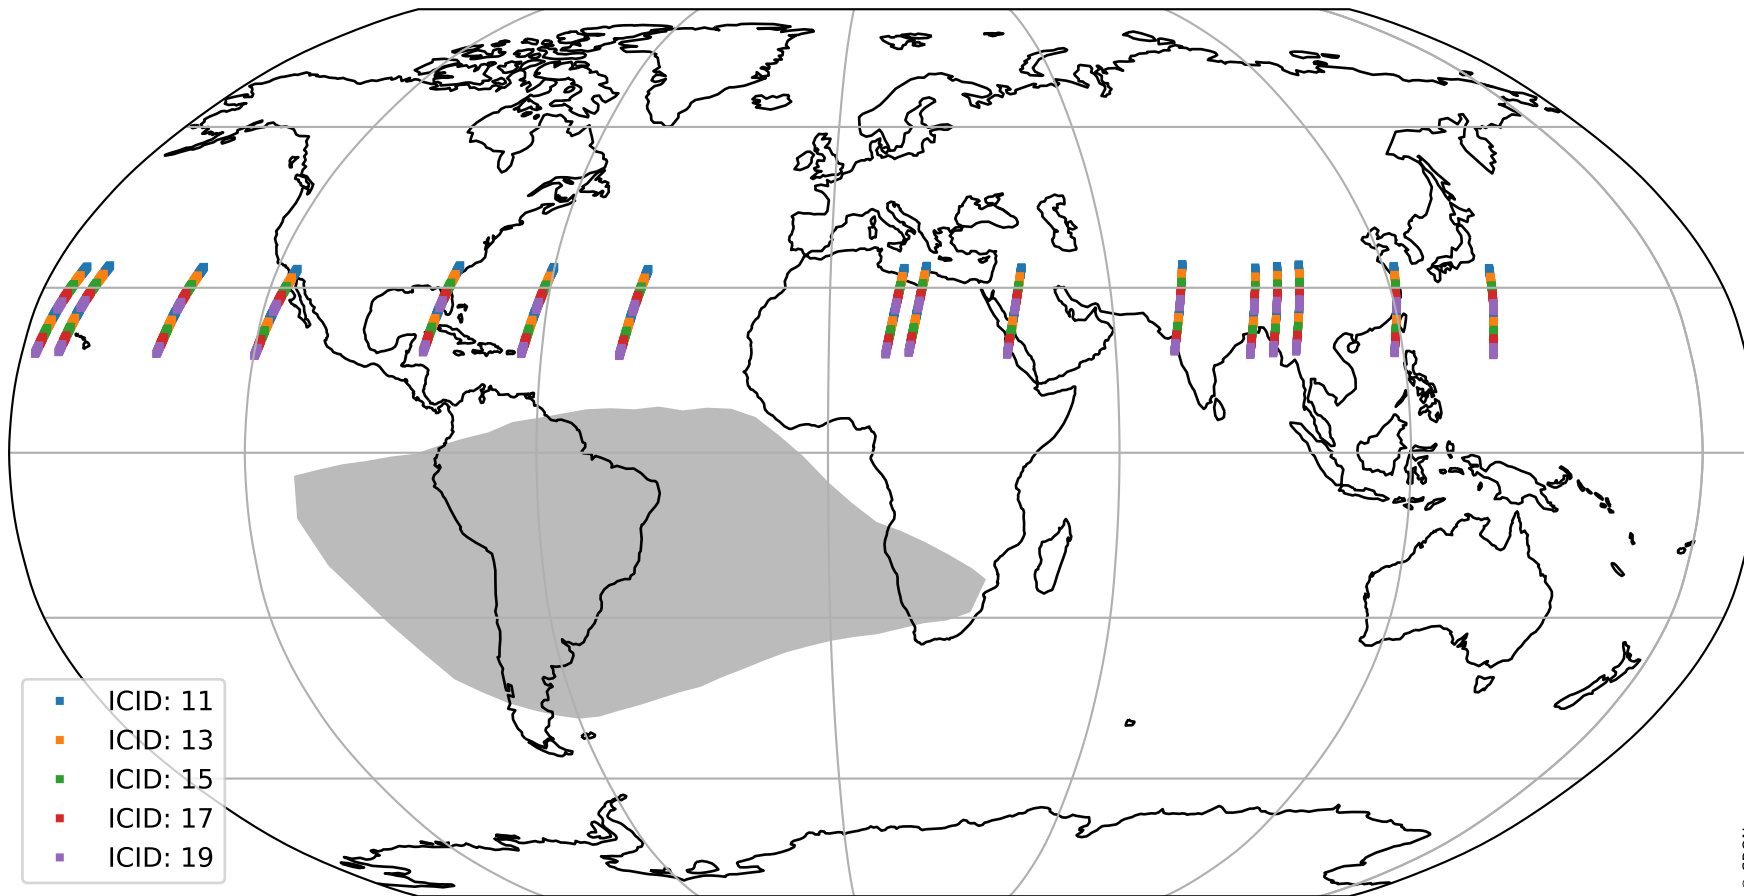

Tropomi SWIR offset (beta nominal)

orbits: 16 in [31447, 31492]
coverage: 2023-11-08 / 2023-11-10
median: 0.52605 V
spread: 0.035913 V
created: 2023-11-11T05:21:37Z

value detector map

Tropomi SWIR offset (beta nominal)

orbits: 16 in [31447, 31492]
coverage: 2023-11-08 / 2023-11-10
median: 29.041 μV
spread: 14.581 μV
created: 2023-11-11T05:21:38Z

Tropomi SWIR offset (beta nominal)

orbits: 16 in [31447, 31492]
coverage: 2023-11-08 / 2023-11-10
median: 0.036889 mV
spread: 0.42147 mV
created: 2023-11-11T05:21:38Z

value compared with SWIR offset CKD

Tropomi SWIR offset (beta nominal) ground-tracks of Sentinel-5P

orbits: 16 in [31447, 31492]
coverage: 2023-11-08 / 2023-11-10
created: 2023-11-11T05:21:38Z

Tropomi SWIR offset (beta nominal)

orbits: [1867, 31492]
coverage: 2018-02-20 / 2023-11-10
created: 2023-11-11T05:21:39Z

trend of detector median & temperatures