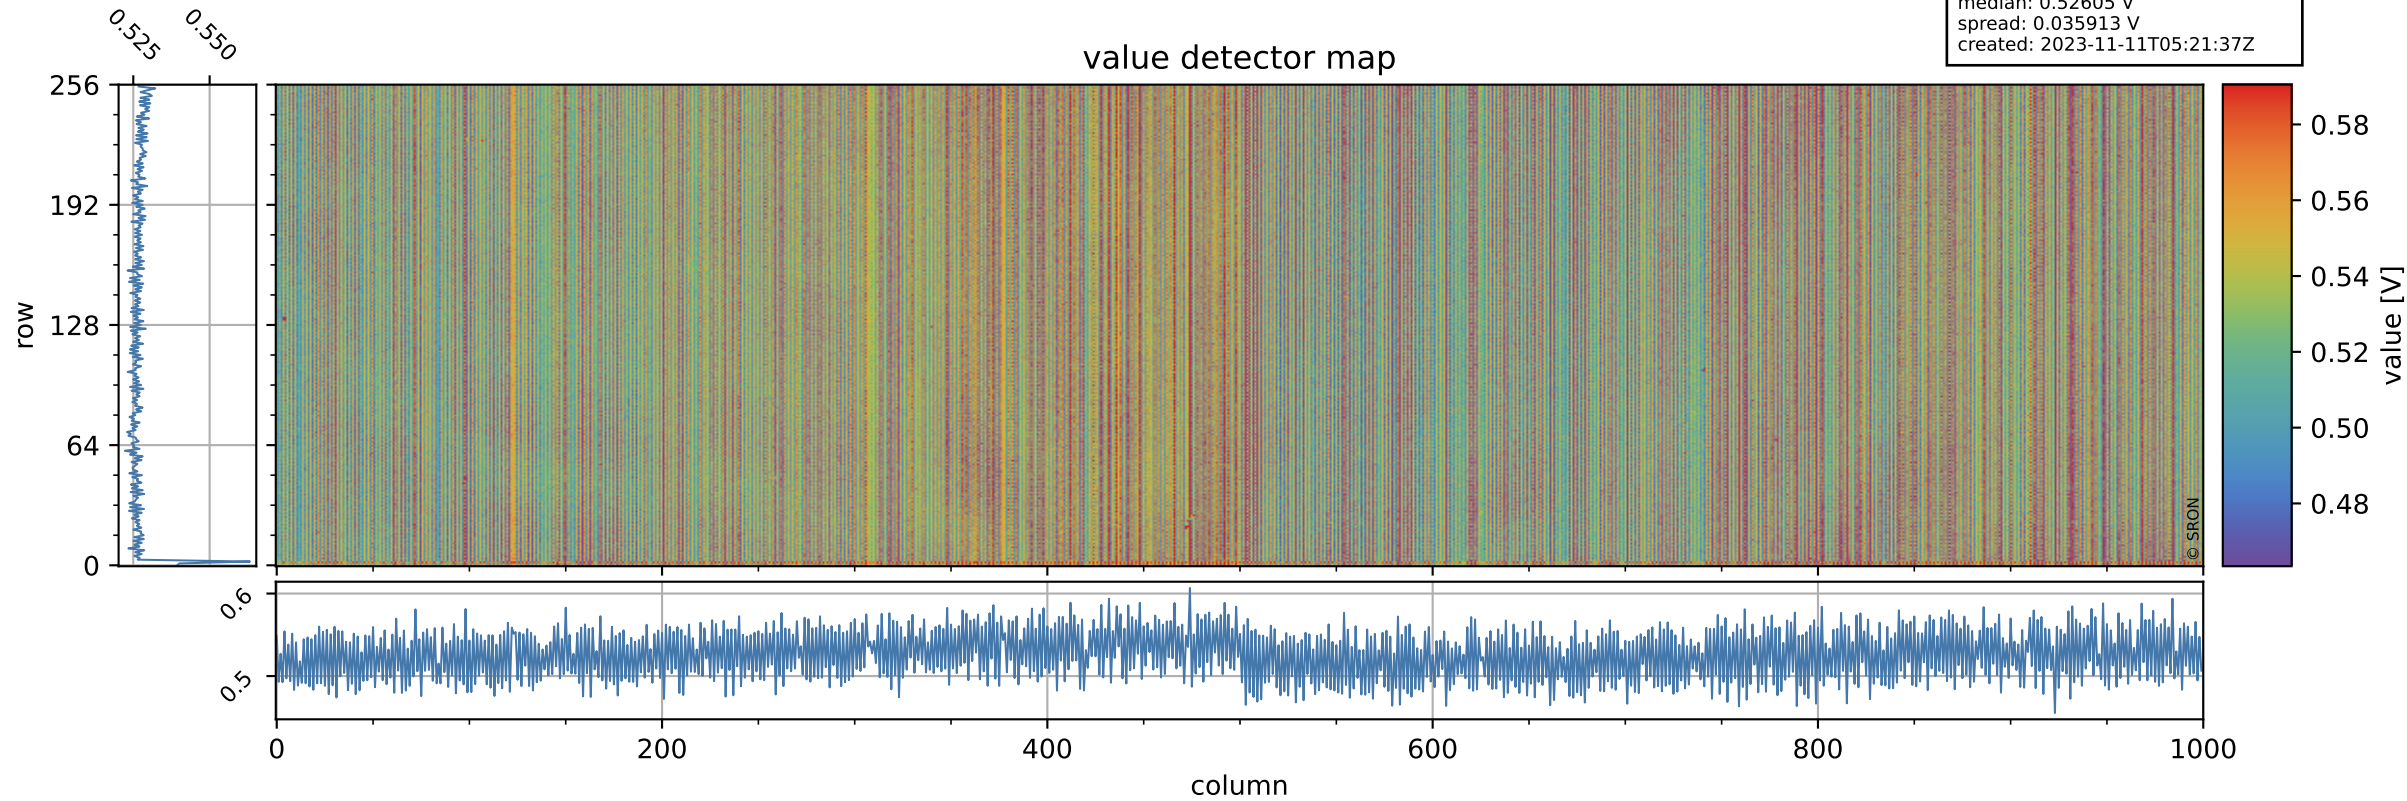

Tropomi SWIR offset (beta nominal)

orbits: 16 in [31447, 31492]
coverage: 2023-11-08 / 2023-11-10
median: 0.52605 V
spread: 0.035913 V
created: 2023-11-11T05:21:37Z

value detector map

Tropomi SWIR offset (beta nominal)

orbits: 16 in [31447, 31492]
coverage: 2023-11-08 / 2023-11-10
median: 29.041 μV
spread: 14.581 μV
created: 2023-11-11T05:21:38Z

Tropomi SWIR offset (beta nominal)

orbits: 16 in [31447, 31492]
coverage: 2023-11-08 / 2023-11-10
median: 0.036889 mV
spread: 0.42147 mV
created: 2023-11-11T05:21:38Z

value compared with SWIR offset CKD

Tropomi SWIR offset (beta nominal) ground-tracks of Sentinel-5P

orbits: 16 in [31447, 31492]
coverage: 2023-11-08 / 2023-11-10
created: 2023-11-11T05:21:38Z

Tropomi SWIR offset (beta nominal)

orbits: [1867, 31492]
coverage: 2018-02-20 / 2023-11-10
created: 2023-11-11T05:21:39Z

trend of detector median & temperatures