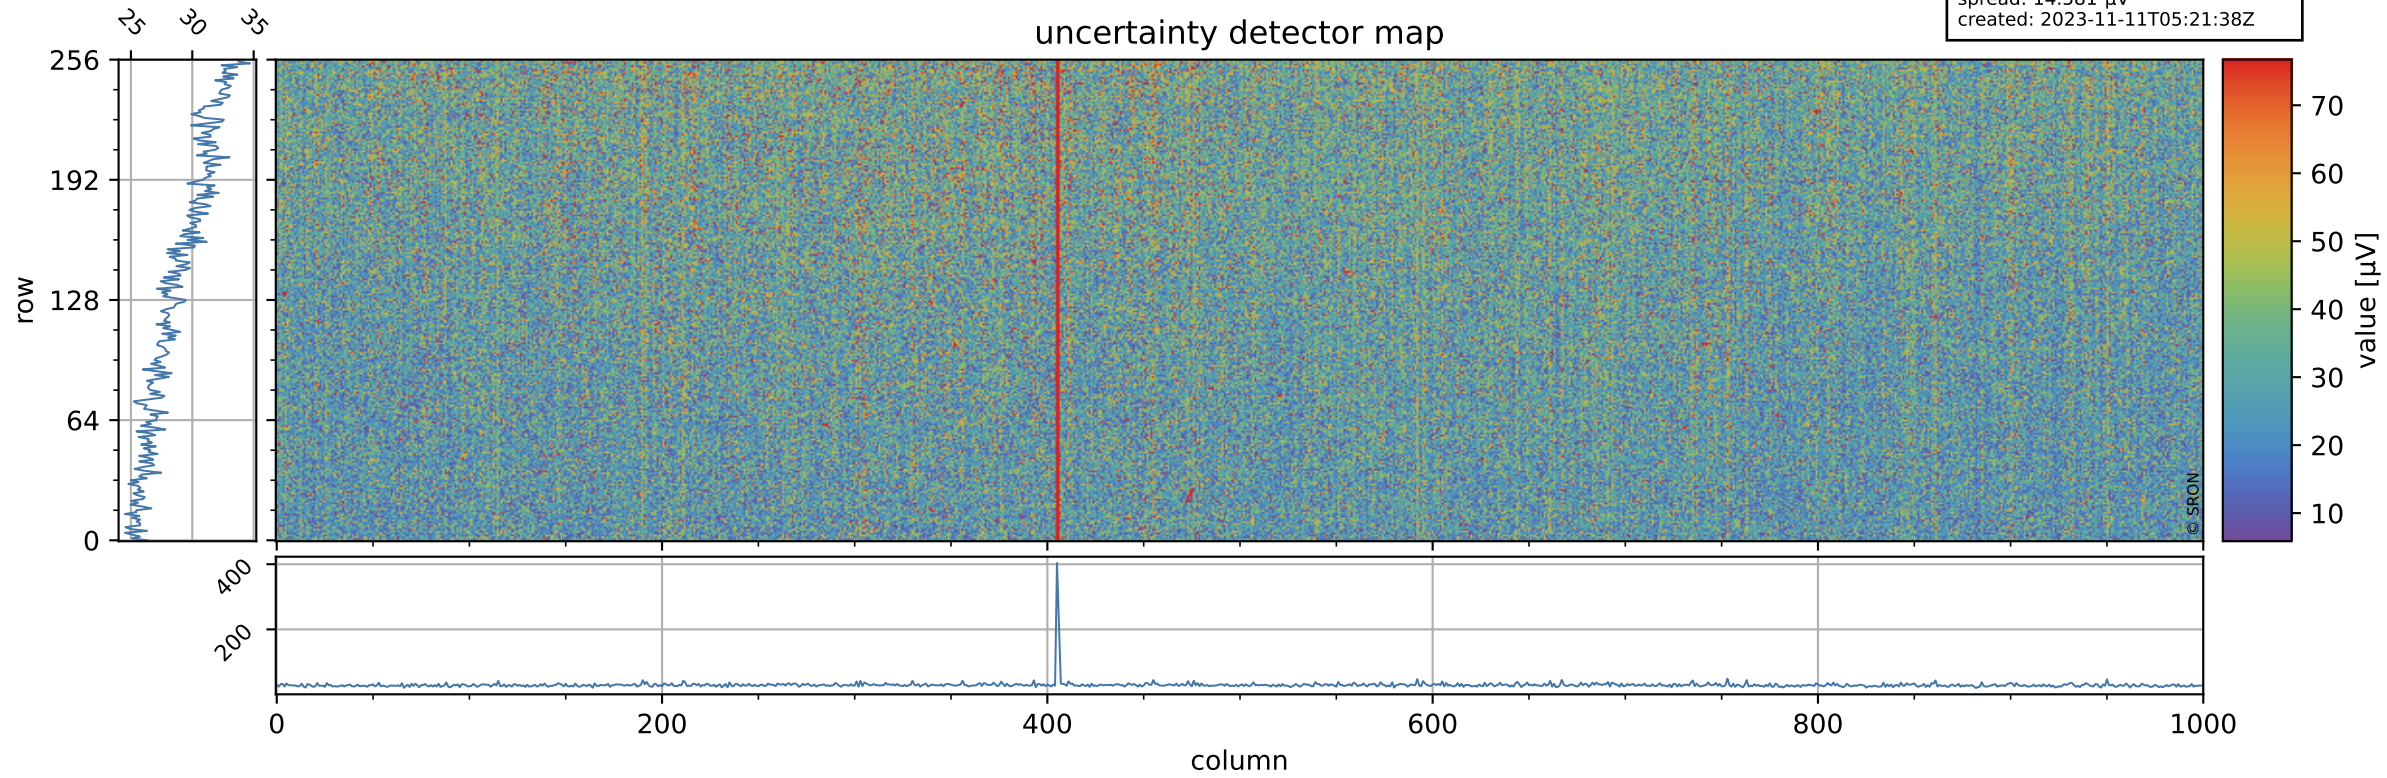

Tropomi SWIR offset (beta nominal)

orbits: 16 in [31447, 31492]
coverage: 2023-11-08 / 2023-11-10
median: 0.52605 V
spread: 0.035913 V
created: 2023-11-11T05:21:37Z

value detector map

Tropomi SWIR offset (beta nominal)

orbits: 16 in [31447, 31492]
coverage: 2023-11-08 / 2023-11-10
median: 29.041 μV
spread: 14.581 μV
created: 2023-11-11T05:21:38Z

Tropomi SWIR offset (beta nominal)

orbits: 16 in [31447, 31492]
coverage: 2023-11-08 / 2023-11-10
median: 0.036889 mV
spread: 0.42147 mV
created: 2023-11-11T05:21:38Z

value compared with SWIR offset CKD

Tropomi SWIR offset (beta nominal) ground-tracks of Sentinel-5P

orbits: 16 in [31447, 31492]
coverage: 2023-11-08 / 2023-11-10
created: 2023-11-11T05:21:38Z

Tropomi SWIR offset (beta nominal)

orbits: [1867, 31492]
coverage: 2018-02-20 / 2023-11-10
created: 2023-11-11T05:21:39Z

trend of detector median & temperatures