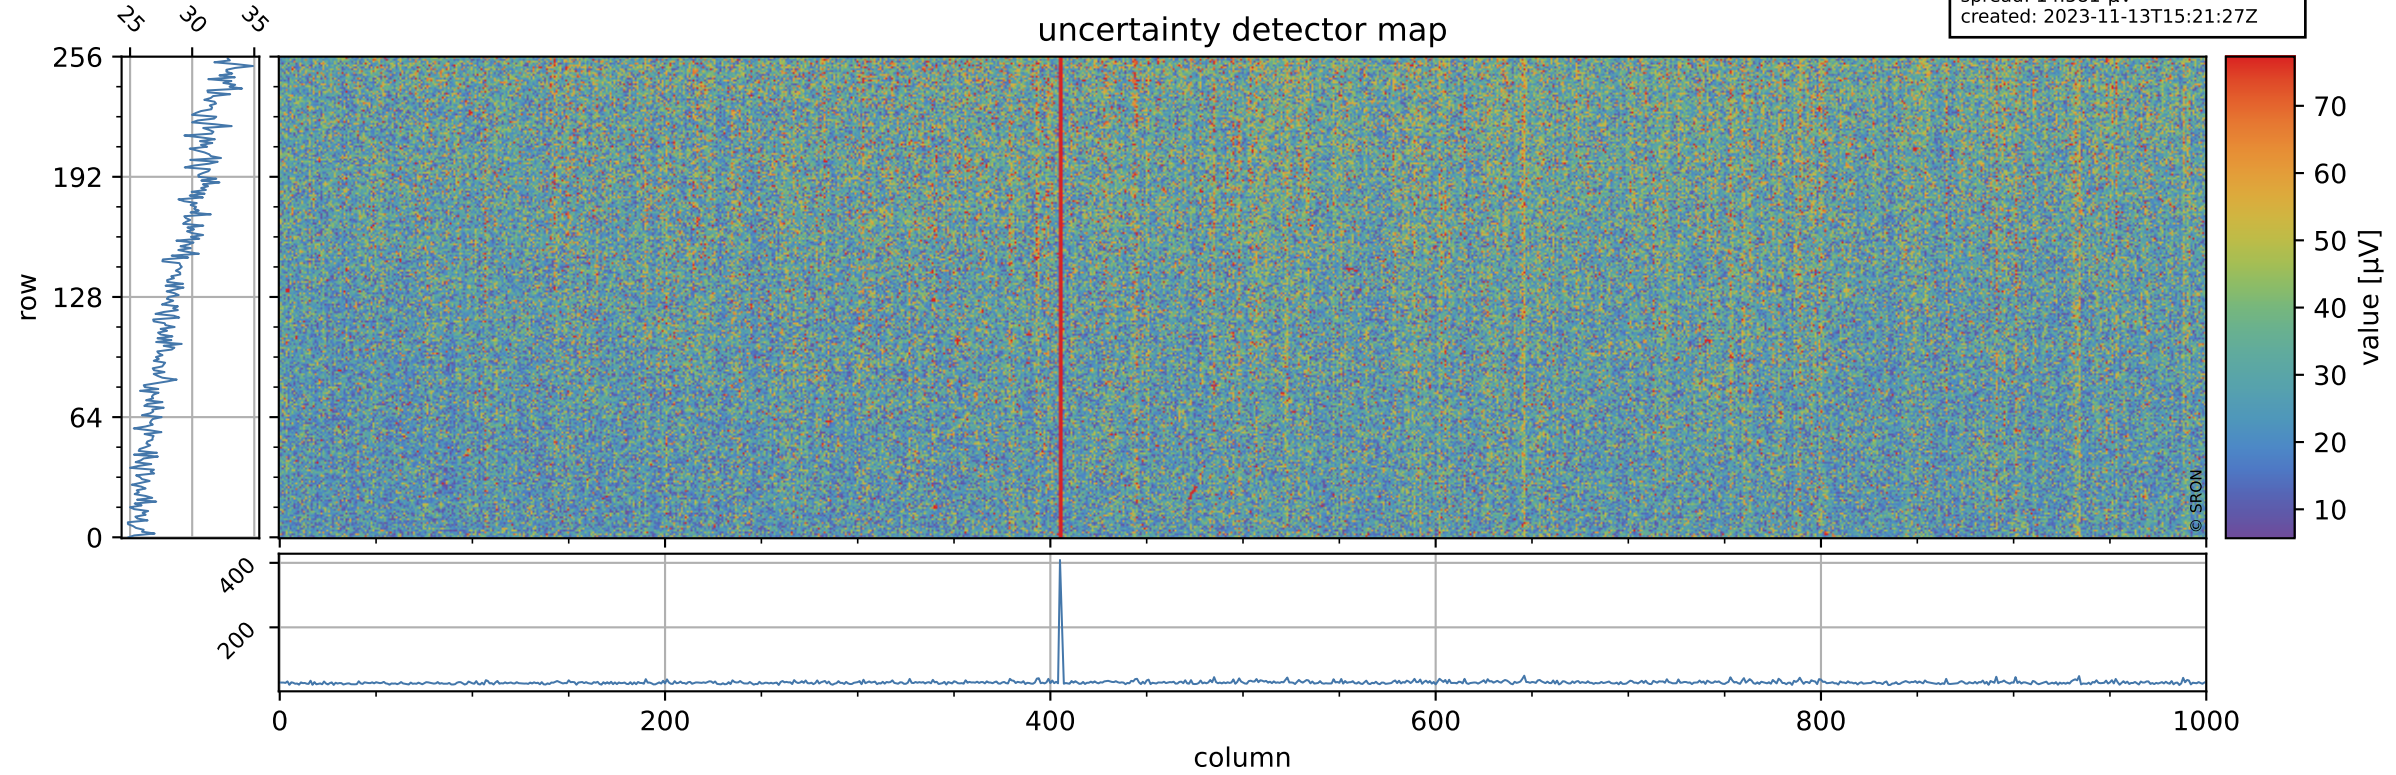

Tropomi SWIR offset (beta nominal)

orbits: 15 in [31507, 31537]
coverage: 2023-11-11 / 2023-11-13
median: 0.52604 V
spread: 0.035914 V
created: 2023-11-13T15:21:27Z

value detector map

Tropomi SWIR offset (beta nominal)

orbits: 15 in [31507, 31537]
coverage: 2023-11-11 / 2023-11-13
median: 29.034 μV
spread: 14.581 μV
created: 2023-11-13T15:21:27Z

Tropomi SWIR offset (beta nominal)

orbits: 15 in [31507, 31537]
coverage: 2023-11-11 / 2023-11-13
median: 0.027948 mV
spread: 0.42131 mV
created: 2023-11-13T15:21:27Z

value compared with SWIR offset CKD

Tropomi SWIR offset (beta nominal) ground-tracks of Sentinel-5P

orbits: 15 in [31507, 31537]
coverage: 2023-11-11 / 2023-11-13
created: 2023-11-13T15:21:28Z

Tropomi SWIR offset (beta nominal)

orbits: [1867, 31537]
coverage: 2018-02-20 / 2023-11-13
created: 2023-11-13T15:21:28Z

trend of detector median & temperatures