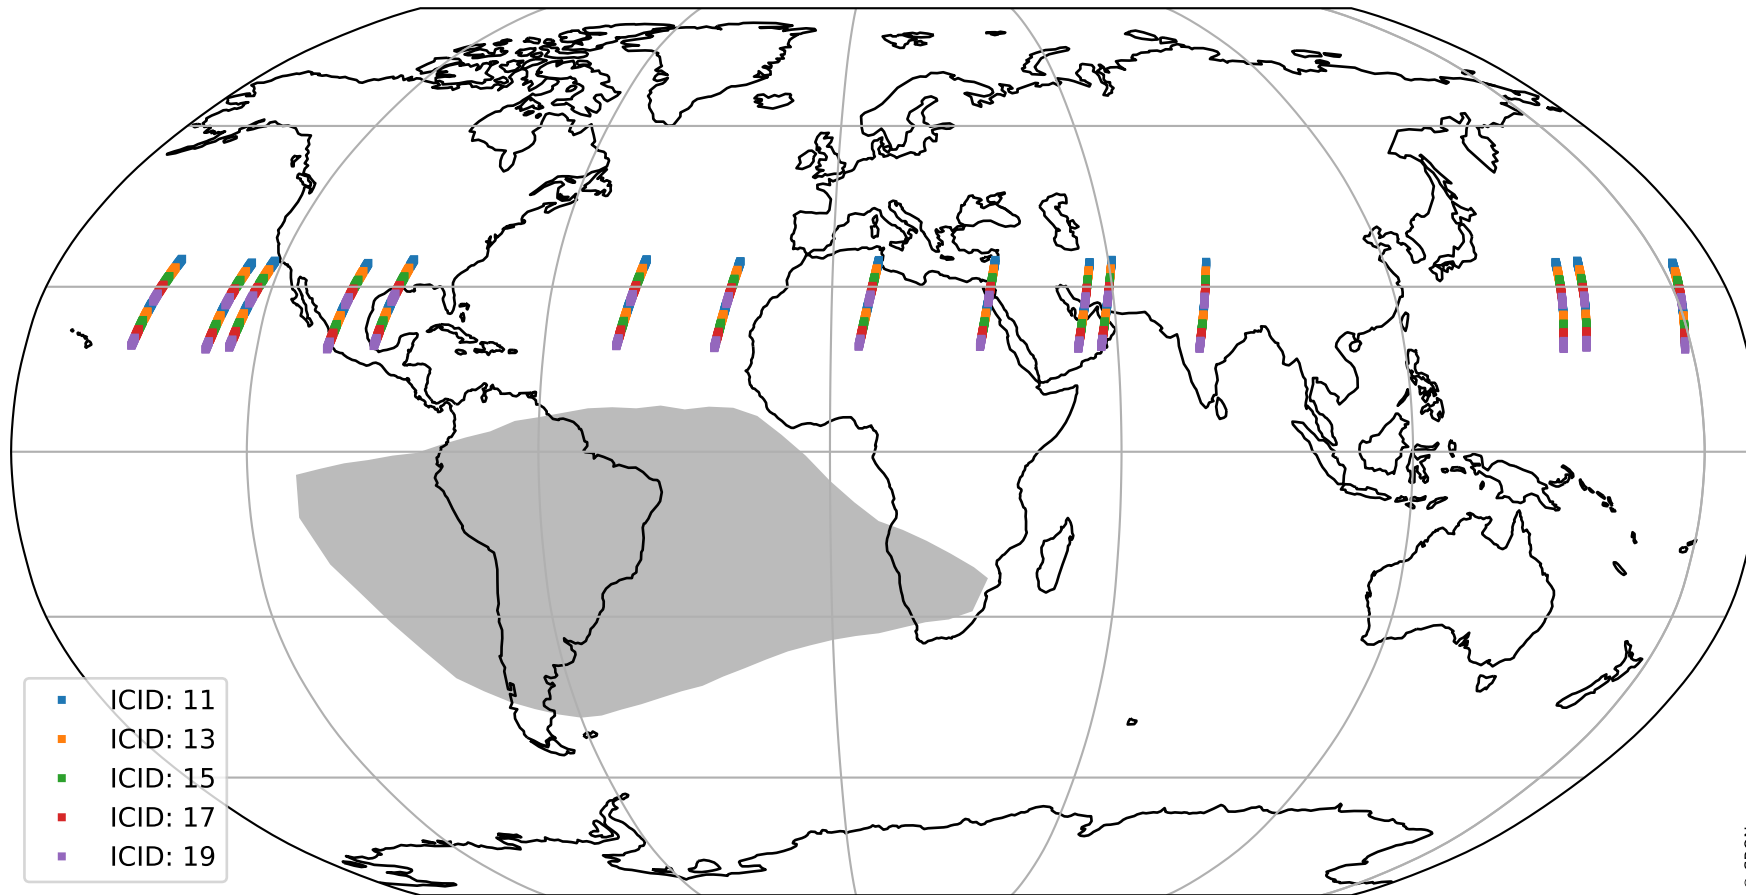

Tropomi SWIR offset (beta nominal)

orbits: 15 in [31507, 31537]
coverage: 2023-11-11 / 2023-11-13
median: 0.52604 V
spread: 0.035914 V
created: 2023-11-13T15:21:27Z

value detector map

Tropomi SWIR offset (beta nominal)

orbits: 15 in [31507, 31537]
coverage: 2023-11-11 / 2023-11-13
median: 29.034 μV
spread: 14.581 μV
created: 2023-11-13T15:21:27Z

Tropomi SWIR offset (beta nominal)

orbits: 15 in [31507, 31537]
coverage: 2023-11-11 / 2023-11-13
median: 0.027948 mV
spread: 0.42131 mV
created: 2023-11-13T15:21:27Z

value compared with SWIR offset CKD

Tropomi SWIR offset (beta nominal) ground-tracks of Sentinel-5P

orbits: 15 in [31507, 31537]
coverage: 2023-11-11 / 2023-11-13
created: 2023-11-13T15:21:28Z

Tropomi SWIR offset (beta nominal)

orbits: [1867, 31537]
coverage: 2018-02-20 / 2023-11-13
created: 2023-11-13T15:21:28Z

trend of detector median & temperatures