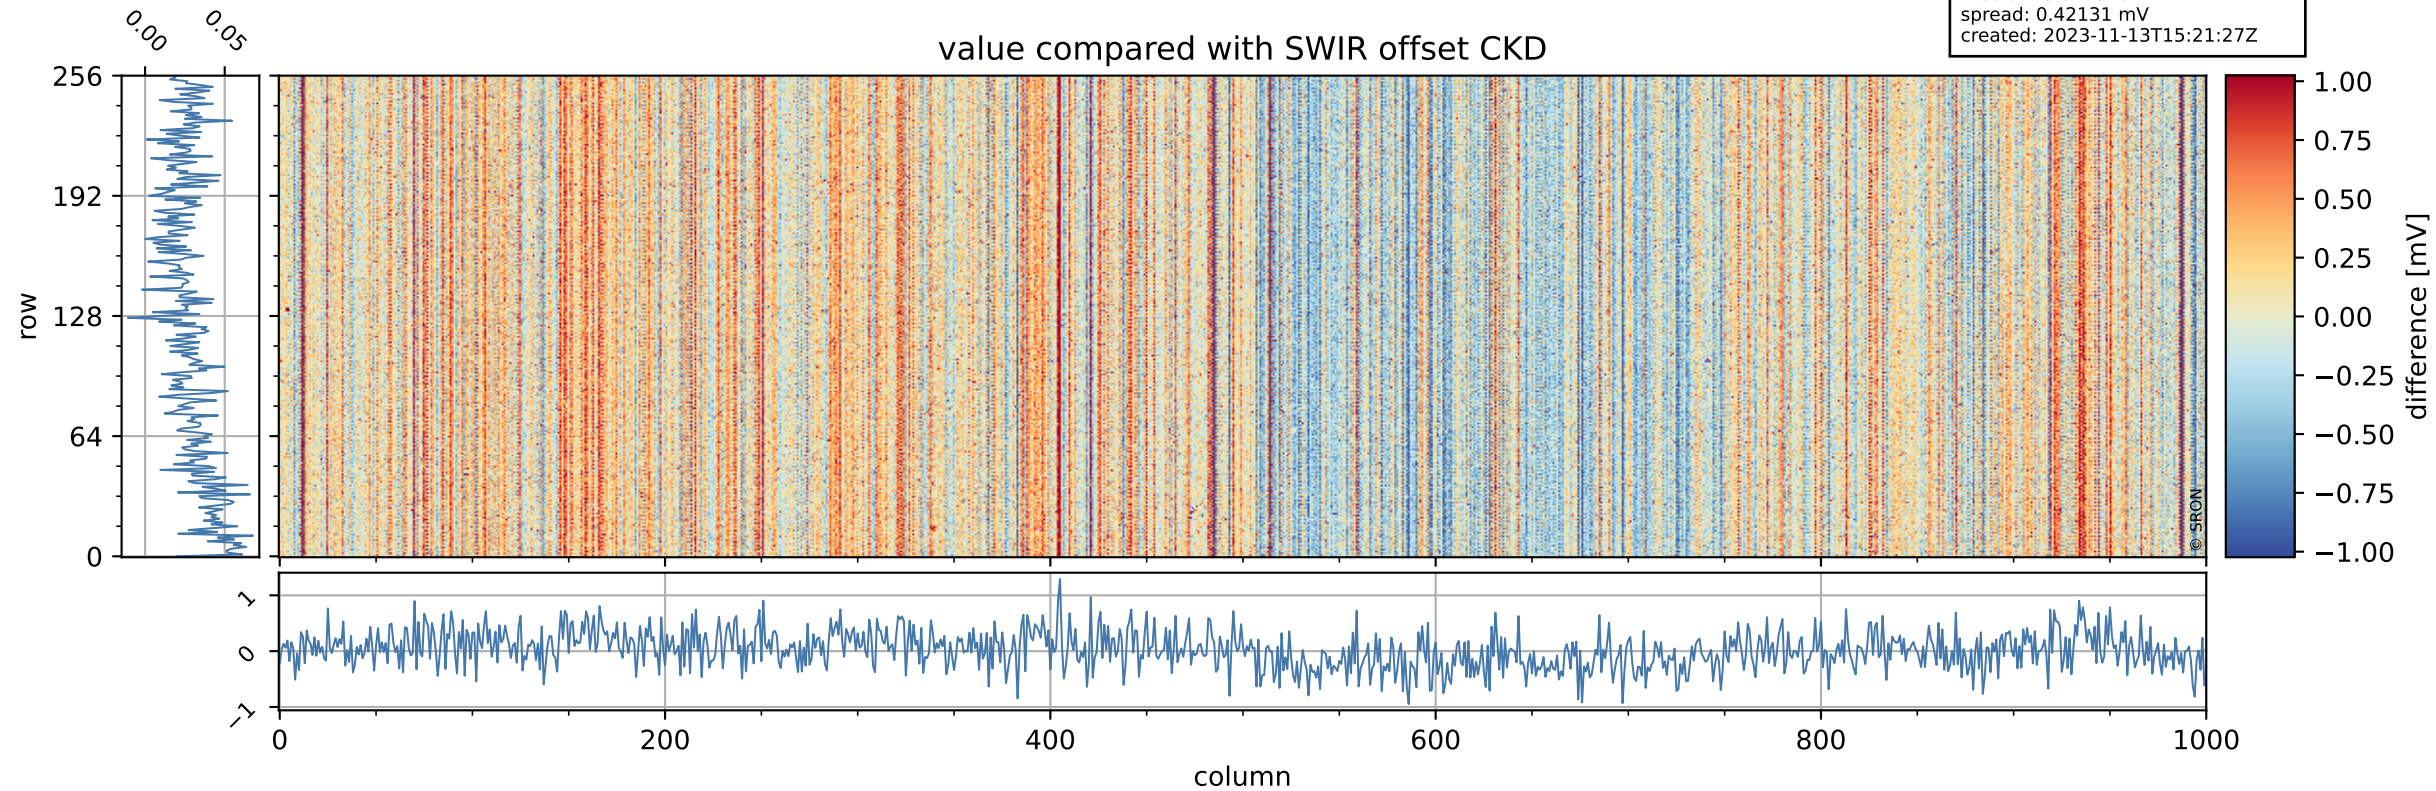

Tropomi SWIR offset (beta nominal)

orbits: 15 in [31507, 31537]
coverage: 2023-11-11 / 2023-11-13
median: 0.52604 V
spread: 0.035914 V
created: 2023-11-13T15:21:27Z

value detector map

Tropomi SWIR offset (beta nominal)

orbits: 15 in [31507, 31537]
coverage: 2023-11-11 / 2023-11-13
median: 29.034 μV
spread: 14.581 μV
created: 2023-11-13T15:21:27Z

Tropomi SWIR offset (beta nominal)

orbits: 15 in [31507, 31537]
coverage: 2023-11-11 / 2023-11-13
median: 0.027948 mV
spread: 0.42131 mV
created: 2023-11-13T15:21:27Z

value compared with SWIR offset CKD

Tropomi SWIR offset (beta nominal) ground-tracks of Sentinel-5P

orbits: 15 in [31507, 31537]
coverage: 2023-11-11 / 2023-11-13
created: 2023-11-13T15:21:28Z

Tropomi SWIR offset (beta nominal)

orbits: [1867, 31537]
coverage: 2018-02-20 / 2023-11-13
created: 2023-11-13T15:21:28Z

trend of detector median & temperatures