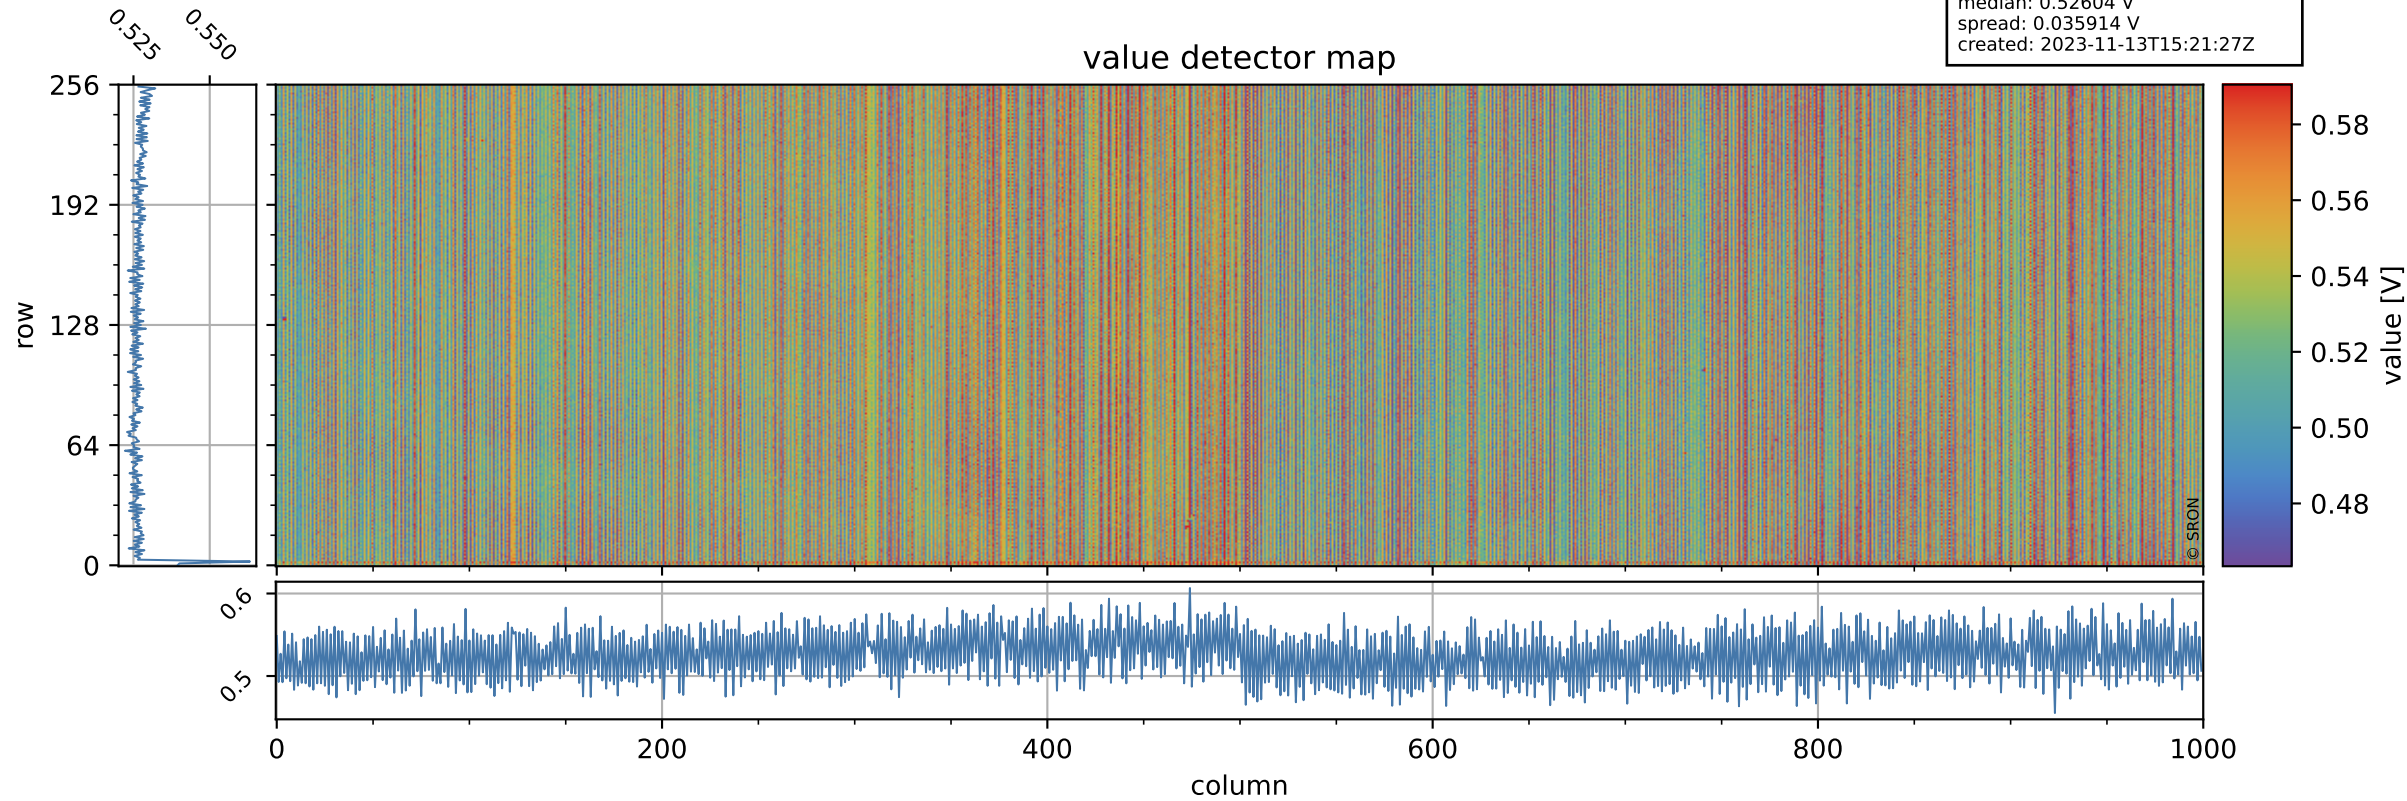

Tropomi SWIR offset (beta nominal)

orbits: 15 in [31507, 31537]
coverage: 2023-11-11 / 2023-11-13
median: 0.52604 V
spread: 0.035914 V
created: 2023-11-13T15:21:27Z

value detector map

Tropomi SWIR offset (beta nominal)

orbits: 15 in [31507, 31537]
coverage: 2023-11-11 / 2023-11-13
median: 29.034 μV
spread: 14.581 μV
created: 2023-11-13T15:21:27Z

Tropomi SWIR offset (beta nominal)

orbits: 15 in [31507, 31537]
coverage: 2023-11-11 / 2023-11-13
median: 0.027948 mV
spread: 0.42131 mV
created: 2023-11-13T15:21:27Z

value compared with SWIR offset CKD

Tropomi SWIR offset (beta nominal) ground-tracks of Sentinel-5P

orbits: 15 in [31507, 31537]
coverage: 2023-11-11 / 2023-11-13
created: 2023-11-13T15:21:28Z

Tropomi SWIR offset (beta nominal)

orbits: [1867, 31537]
coverage: 2018-02-20 / 2023-11-13
created: 2023-11-13T15:21:28Z

trend of detector median & temperatures