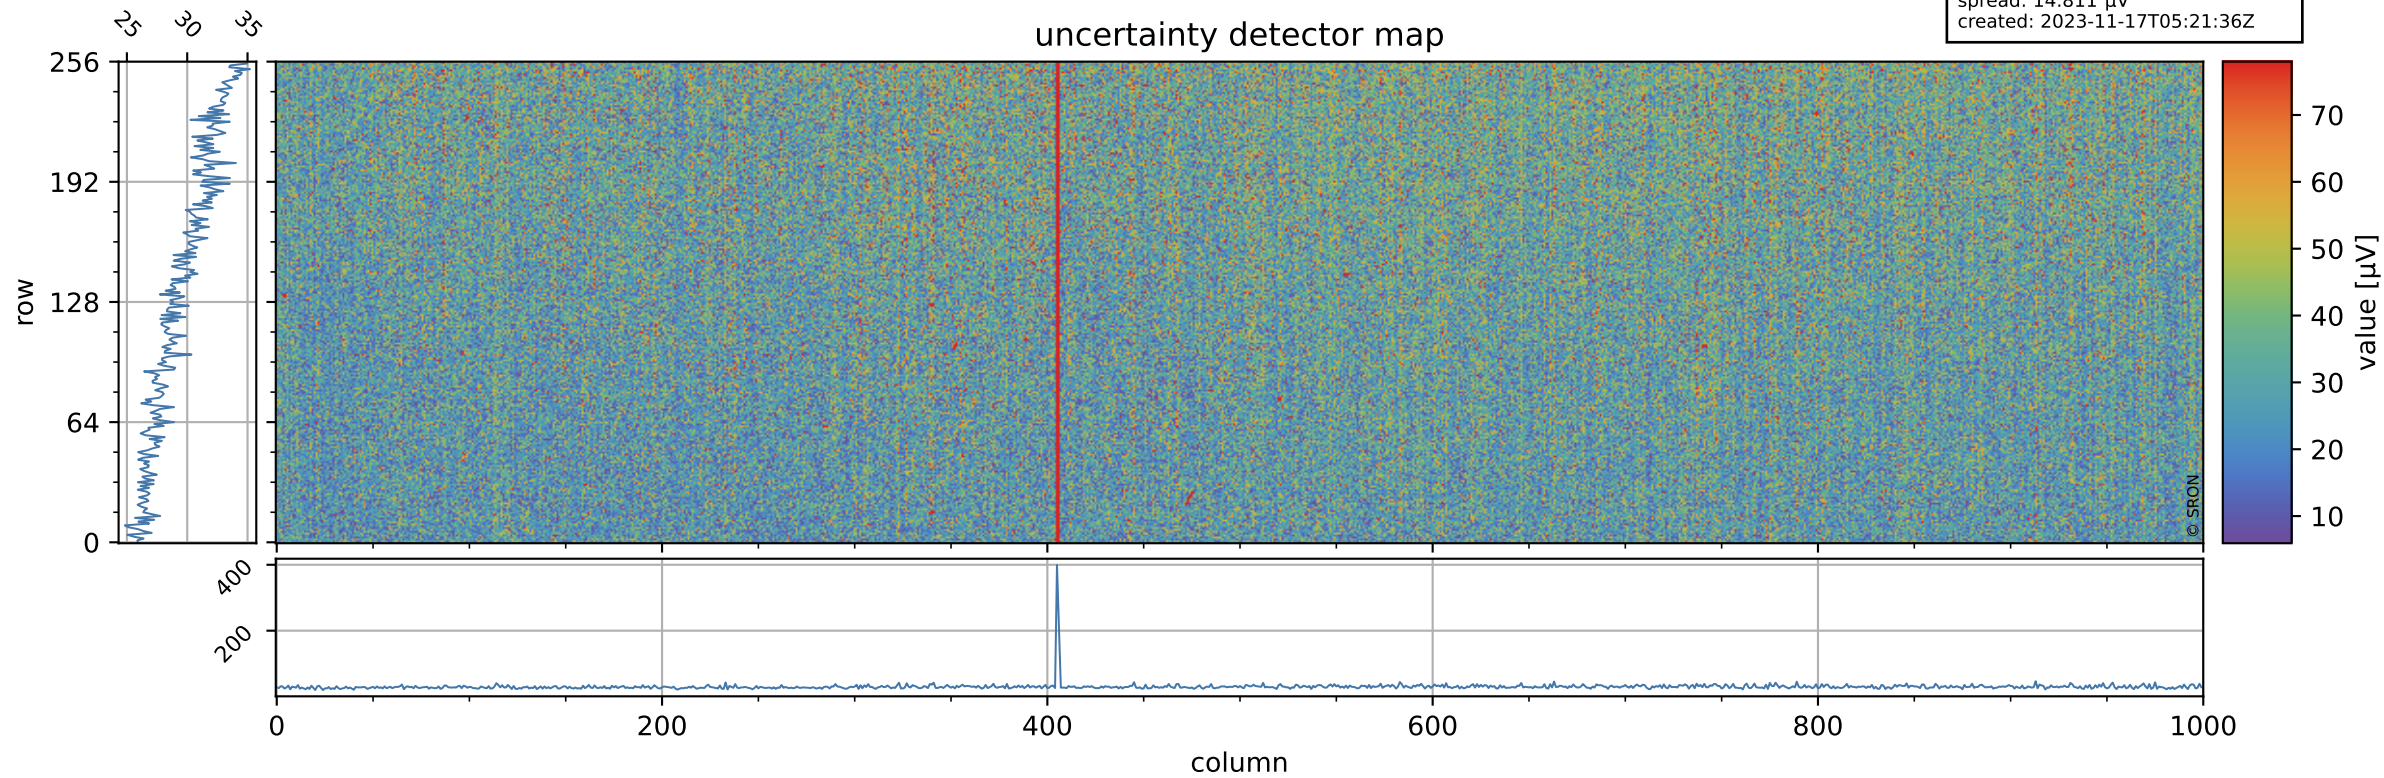

Tropomi SWIR offset (beta nominal)

orbits: 15 in [31537, 31582]
coverage: 2023-11-14 / 2023-11-16
median: 0.52605 V
spread: 0.035915 V
created: 2023-11-17T05:21:36Z

value detector map

Tropomi SWIR offset (beta nominal)

orbits: 15 in [31537, 31582]
coverage: 2023-11-14 / 2023-11-16
median: 29.7 μV
spread: 14.811 μV
created: 2023-11-17T05:21:36Z

Tropomi SWIR offset (beta nominal)

orbits: 15 in [31537, 31582]
coverage: 2023-11-14 / 2023-11-16
median: 0.038232 mV
spread: 0.42554 mV
created: 2023-11-17T05:21:36Z

value compared with SWIR offset CKD

Tropomi SWIR offset (beta nominal) ground-tracks of Sentinel-5P

orbits: 15 in [31537, 31582]
coverage: 2023-11-14 / 2023-11-16
created: 2023-11-17T05:21:37Z

Tropomi SWIR offset (beta nominal)

orbits: [1867, 31582]
coverage: 2018-02-20 / 2023-11-16
created: 2023-11-17T05:21:37Z

trend of detector median & temperatures