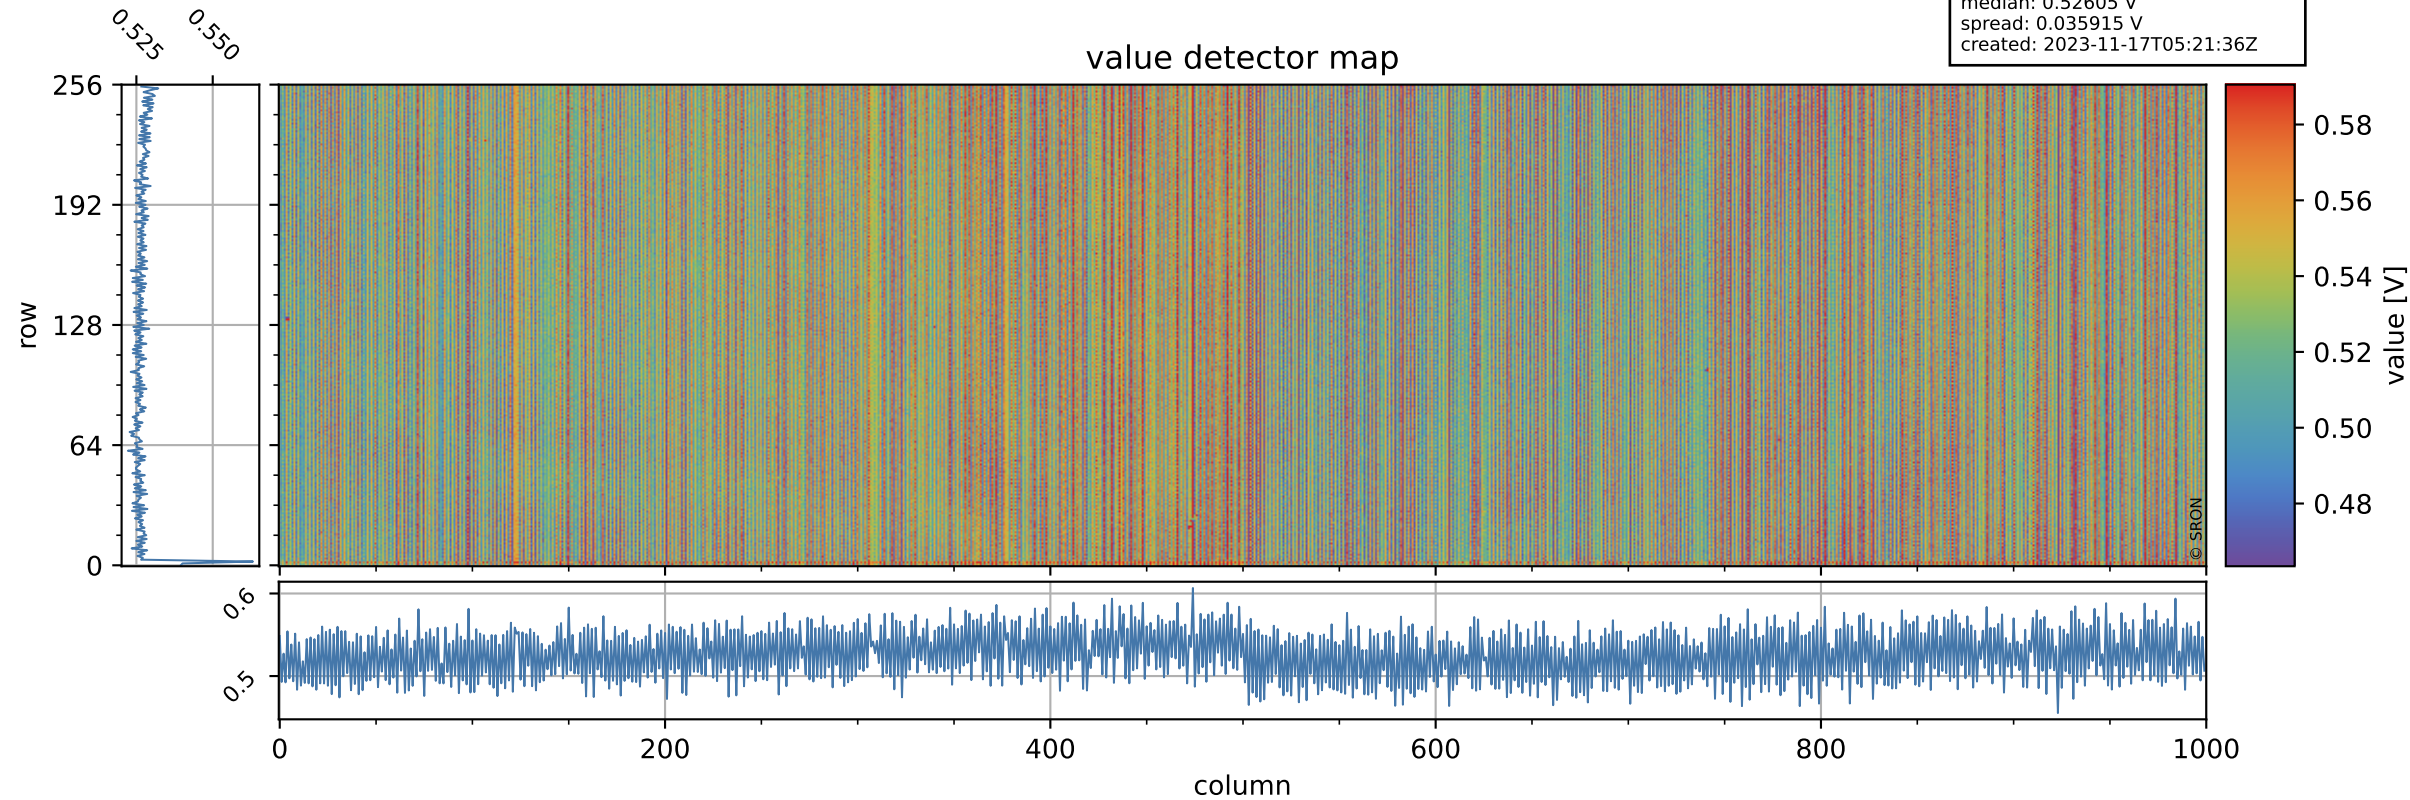

Tropomi SWIR offset (beta nominal)

orbits: 15 in [31537, 31582]
coverage: 2023-11-14 / 2023-11-16
median: 0.52605 V
spread: 0.035915 V
created: 2023-11-17T05:21:36Z

value detector map

Tropomi SWIR offset (beta nominal)

orbits: 15 in [31537, 31582]
coverage: 2023-11-14 / 2023-11-16
median: 29.7 μV
spread: 14.811 μV
created: 2023-11-17T05:21:36Z

Tropomi SWIR offset (beta nominal)

orbits: 15 in [31537, 31582]
coverage: 2023-11-14 / 2023-11-16
median: 0.038232 mV
spread: 0.42554 mV
created: 2023-11-17T05:21:36Z

value compared with SWIR offset CKD

Tropomi SWIR offset (beta nominal) ground-tracks of Sentinel-5P

orbits: 15 in [31537, 31582]
coverage: 2023-11-14 / 2023-11-16
created: 2023-11-17T05:21:37Z

Tropomi SWIR offset (beta nominal)

orbits: [1867, 31582]
coverage: 2018-02-20 / 2023-11-16
created: 2023-11-17T05:21:37Z

trend of detector median & temperatures