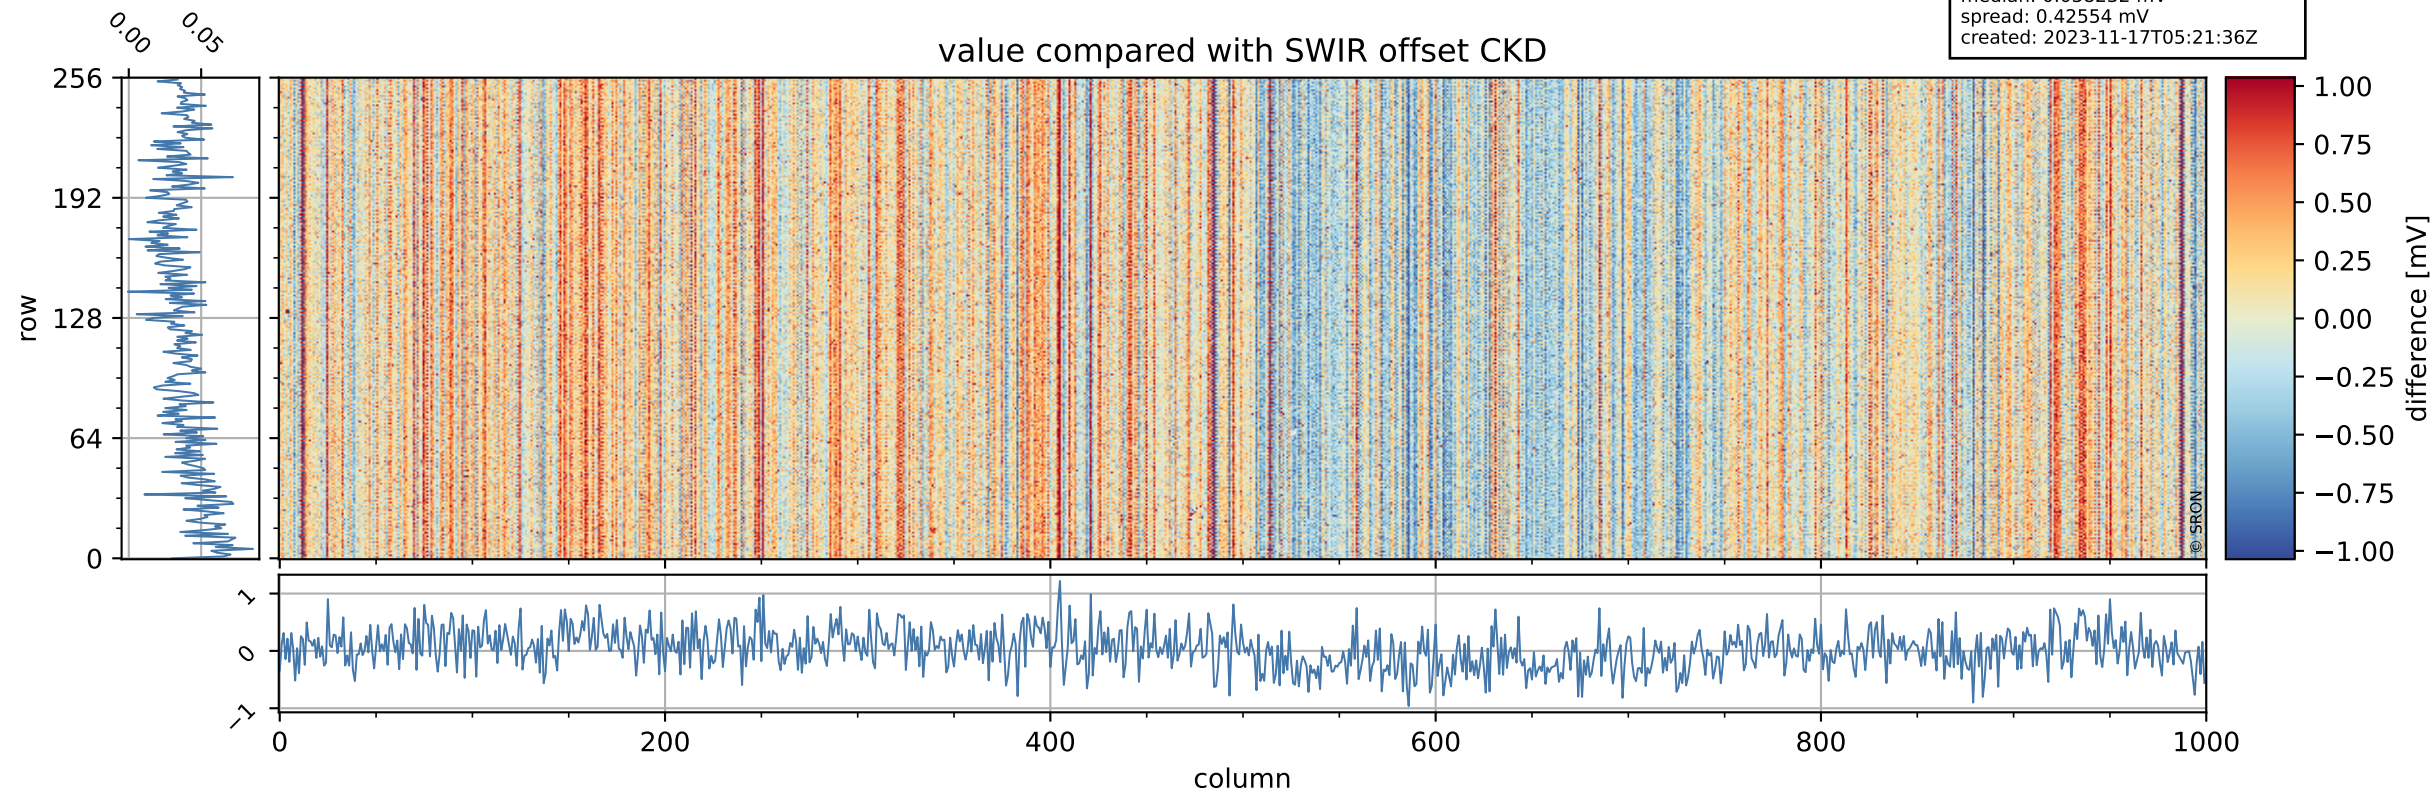

Tropomi SWIR offset (beta nominal)

orbits: 15 in [31537, 31582]
coverage: 2023-11-14 / 2023-11-16
median: 0.52605 V
spread: 0.035915 V
created: 2023-11-17T05:21:36Z

value detector map

Tropomi SWIR offset (beta nominal)

orbits: 15 in [31537, 31582]
coverage: 2023-11-14 / 2023-11-16
median: 29.7 μV
spread: 14.811 μV
created: 2023-11-17T05:21:36Z

Tropomi SWIR offset (beta nominal)

orbits: 15 in [31537, 31582]
coverage: 2023-11-14 / 2023-11-16
median: 0.038232 mV
spread: 0.42554 mV
created: 2023-11-17T05:21:36Z

value compared with SWIR offset CKD

Tropomi SWIR offset (beta nominal) ground-tracks of Sentinel-5P

orbits: 15 in [31537, 31582]
coverage: 2023-11-14 / 2023-11-16
created: 2023-11-17T05:21:37Z

Tropomi SWIR offset (beta nominal)

orbits: [1867, 31582]
coverage: 2018-02-20 / 2023-11-16
created: 2023-11-17T05:21:37Z

trend of detector median & temperatures