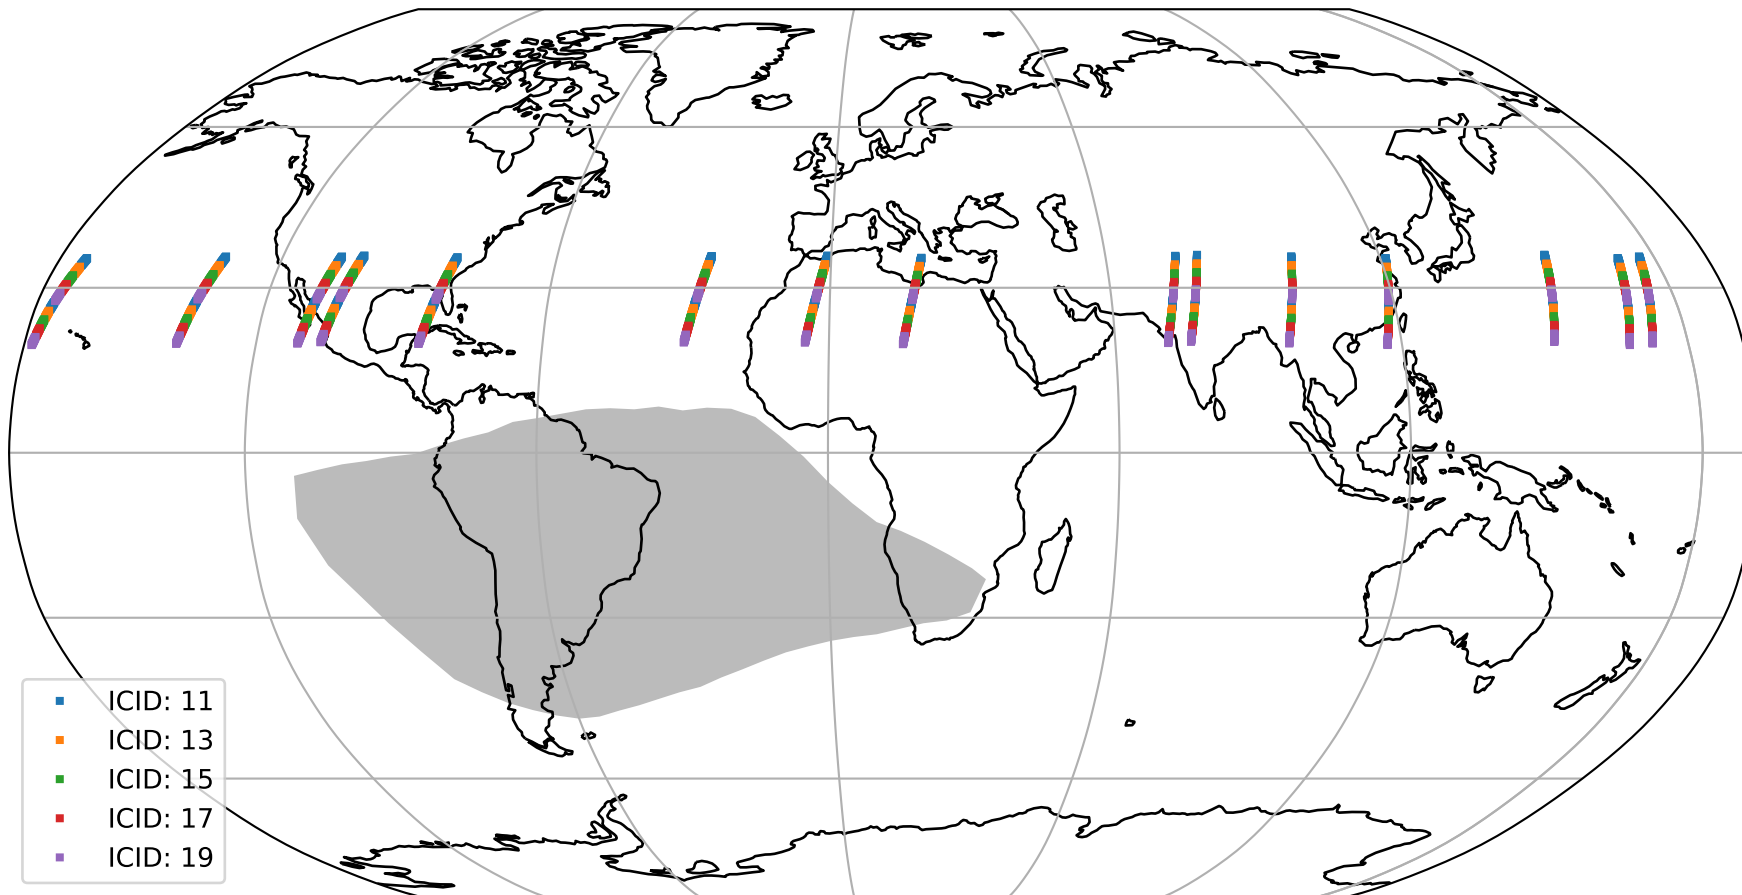

Tropomi SWIR offset (beta nominal)

orbits: 15 in [31537, 31582]
coverage: 2023-11-14 / 2023-11-16
median: 0.52605 V
spread: 0.035915 V
created: 2023-11-17T05:21:36Z

value detector map

Tropomi SWIR offset (beta nominal)

orbits: 15 in [31537, 31582]
coverage: 2023-11-14 / 2023-11-16
median: 29.7 μV
spread: 14.811 μV
created: 2023-11-17T05:21:36Z

Tropomi SWIR offset (beta nominal)

orbits: 15 in [31537, 31582]
coverage: 2023-11-14 / 2023-11-16
median: 0.038232 mV
spread: 0.42554 mV
created: 2023-11-17T05:21:36Z

value compared with SWIR offset CKD

Tropomi SWIR offset (beta nominal) ground-tracks of Sentinel-5P

orbits: 15 in [31537, 31582]
coverage: 2023-11-14 / 2023-11-16
created: 2023-11-17T05:21:37Z

Tropomi SWIR offset (beta nominal)

orbits: [1867, 31582]
coverage: 2018-02-20 / 2023-11-16
created: 2023-11-17T05:21:37Z

trend of detector median & temperatures