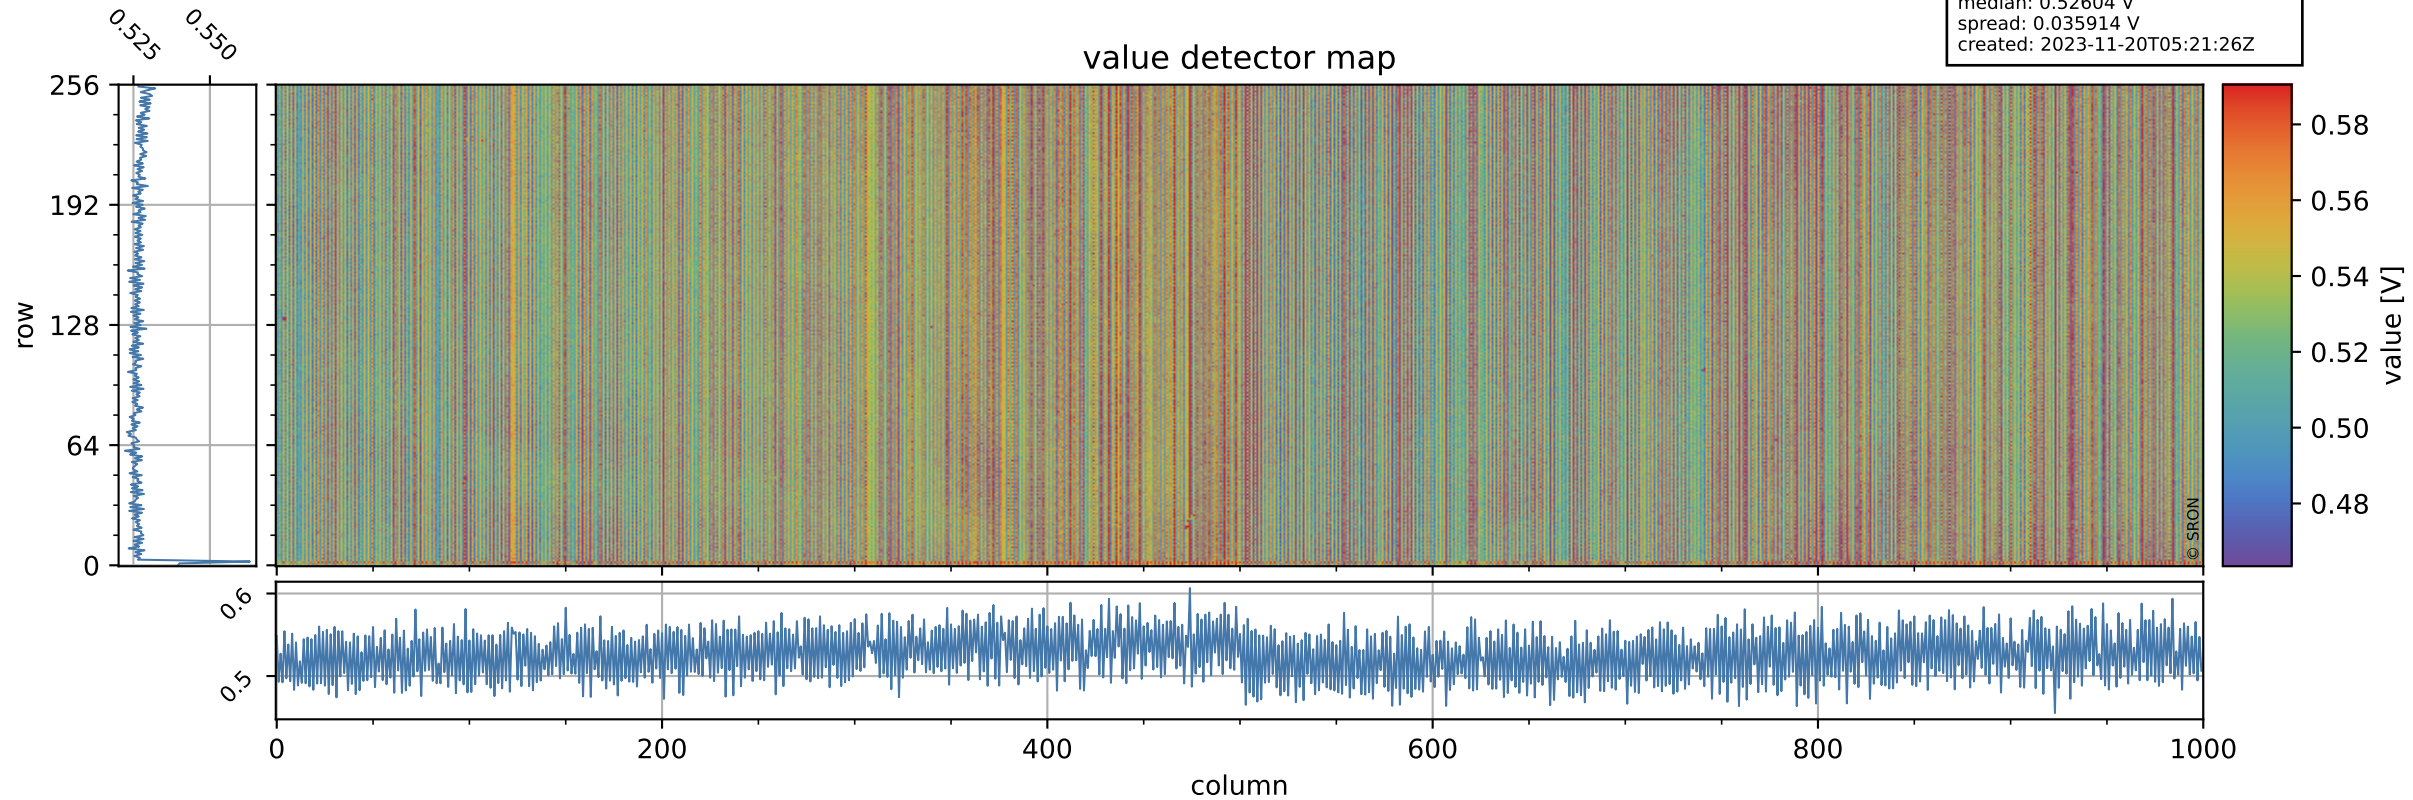

Tropomi SWIR offset (beta nominal)

orbits: 16 in [31582, 31627]
coverage: 2023-11-17 / 2023-11-20
median: 0.52604 V
spread: 0.035914 V
created: 2023-11-20T05:21:26Z

value detector map

Tropomi SWIR offset (beta nominal)

orbits: 16 in [31582, 31627]
coverage: 2023-11-17 / 2023-11-20
median: 29.017 μV
spread: 14.612 μV
created: 2023-11-20T05:21:26Z

Tropomi SWIR offset (beta nominal)

orbits: 16 in [31582, 31627]
coverage: 2023-11-17 / 2023-11-20
median: 0.028359 mV
spread: 0.42597 mV
created: 2023-11-20T05:21:27Z

value compared with SWIR offset CKD

Tropomi SWIR offset (beta nominal) ground-tracks of Sentinel-5P

orbits: 16 in [31582, 31627]
coverage: 2023-11-17 / 2023-11-20
created: 2023-11-20T05:21:27Z

Tropomi SWIR offset (beta nominal)

orbits: [1867, 31627]
coverage: 2018-02-20 / 2023-11-20
created: 2023-11-20T05:21:28Z

trend of detector median & temperatures