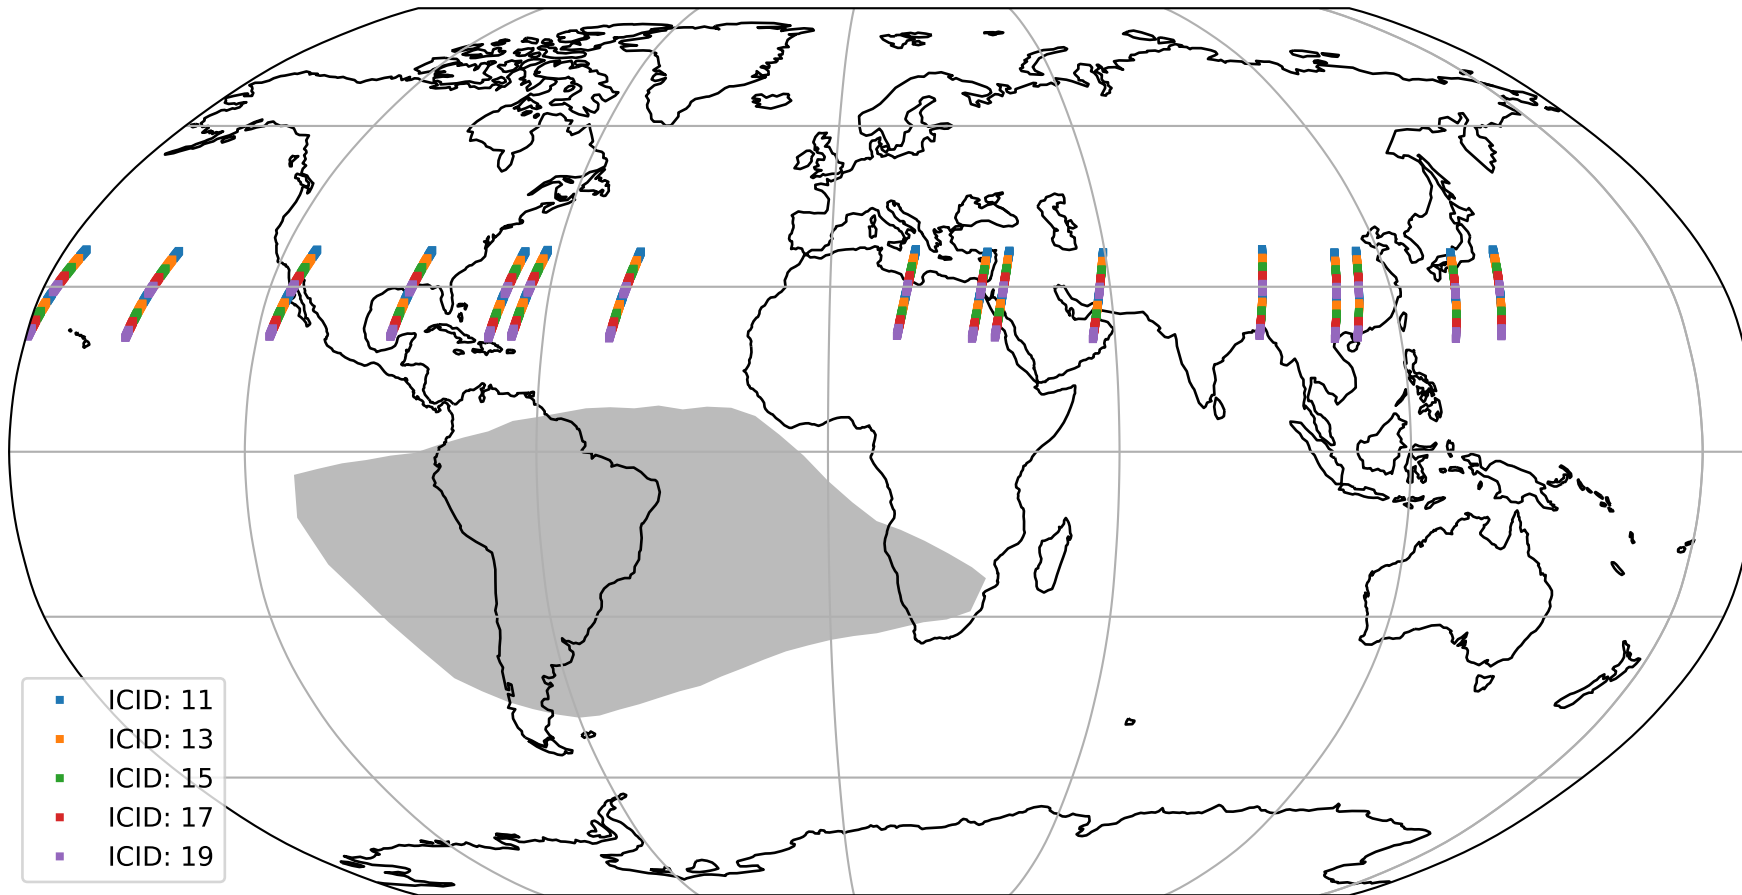

Tropomi SWIR offset (beta nominal)

orbits: 16 in [31582, 31627]
coverage: 2023-11-17 / 2023-11-20
median: 0.52604 V
spread: 0.035914 V
created: 2023-11-20T05:21:26Z

value detector map

Tropomi SWIR offset (beta nominal)

orbits: 16 in [31582, 31627]
coverage: 2023-11-17 / 2023-11-20
median: 29.017 μV
spread: 14.612 μV
created: 2023-11-20T05:21:26Z

Tropomi SWIR offset (beta nominal)

orbits: 16 in [31582, 31627]
coverage: 2023-11-17 / 2023-11-20
median: 0.028359 mV
spread: 0.42597 mV
created: 2023-11-20T05:21:27Z

value compared with SWIR offset CKD

Tropomi SWIR offset (beta nominal) ground-tracks of Sentinel-5P

orbits: 16 in [31582, 31627]
coverage: 2023-11-17 / 2023-11-20
created: 2023-11-20T05:21:27Z

Tropomi SWIR offset (beta nominal)

orbits: [1867, 31627]
coverage: 2018-02-20 / 2023-11-20
created: 2023-11-20T05:21:28Z

trend of detector median & temperatures