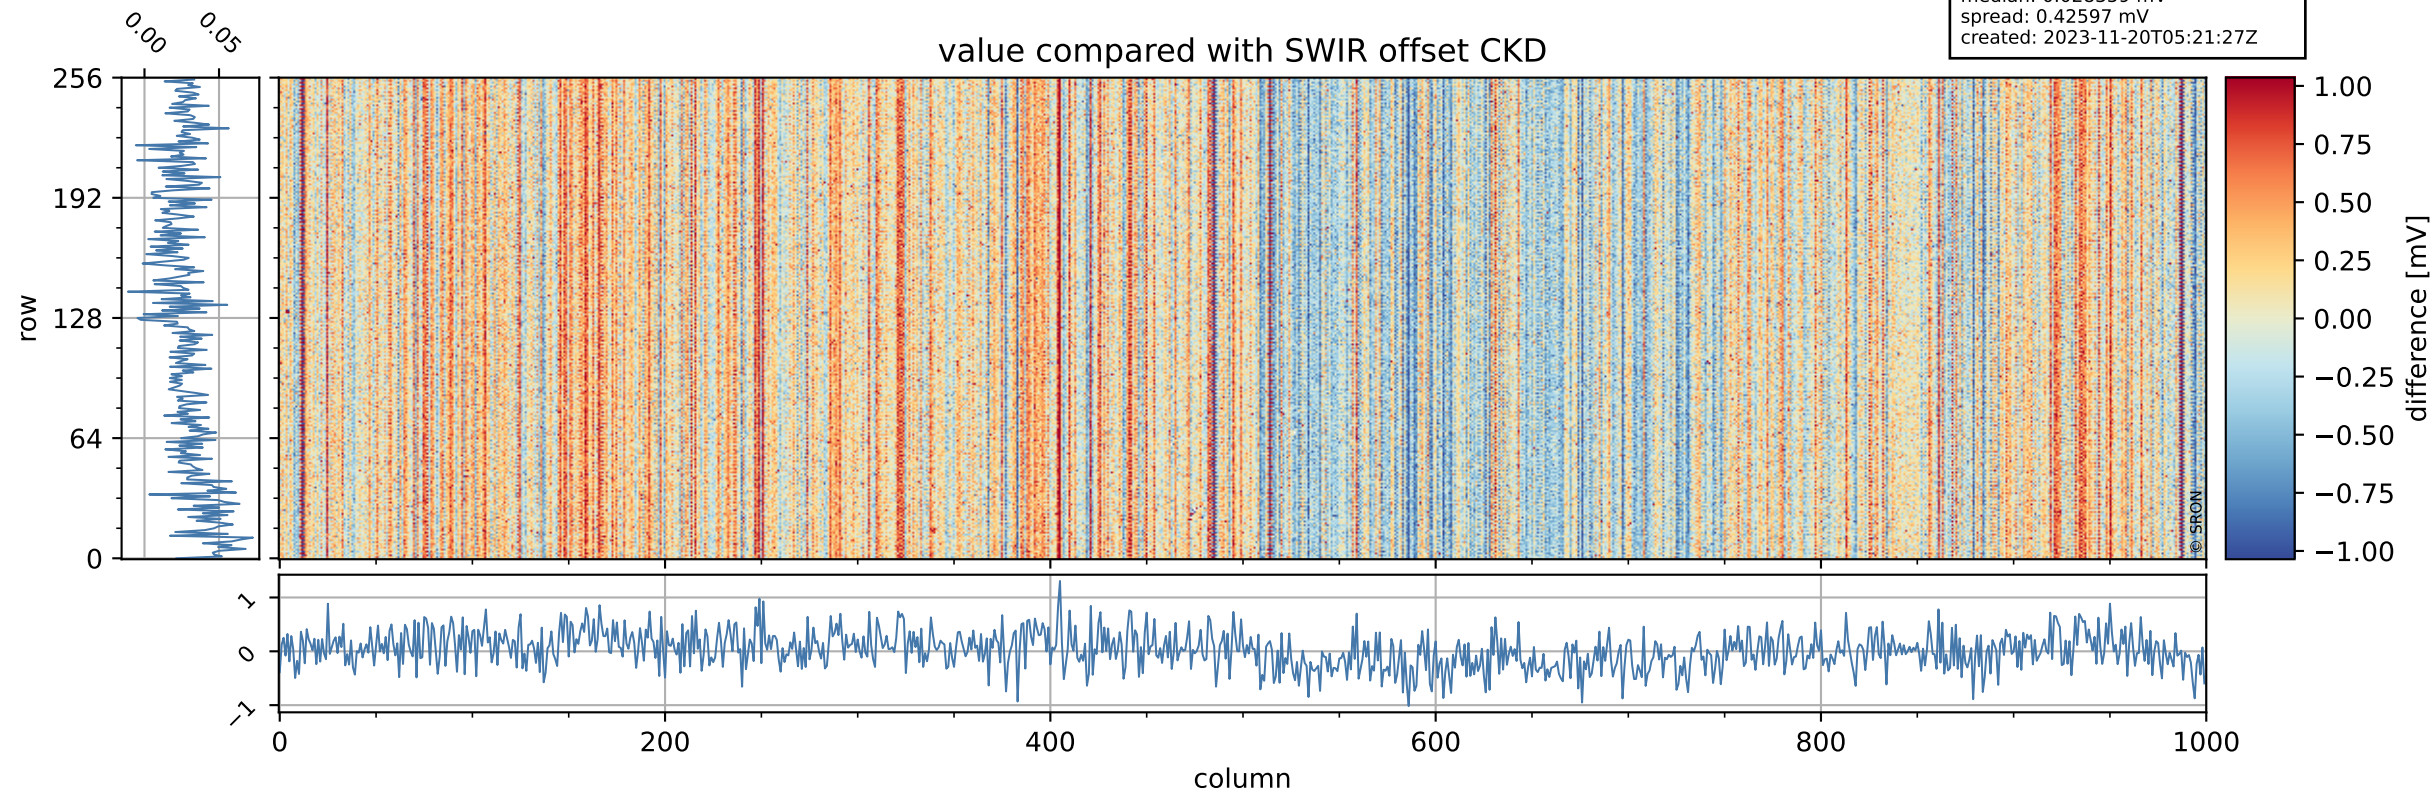

Tropomi SWIR offset (beta nominal)

orbits: 16 in [31582, 31627]
coverage: 2023-11-17 / 2023-11-20
median: 0.52604 V
spread: 0.035914 V
created: 2023-11-20T05:21:26Z

value detector map

Tropomi SWIR offset (beta nominal)

orbits: 16 in [31582, 31627]
coverage: 2023-11-17 / 2023-11-20
median: 29.017 μV
spread: 14.612 μV
created: 2023-11-20T05:21:26Z

Tropomi SWIR offset (beta nominal)

orbits: 16 in [31582, 31627]
coverage: 2023-11-17 / 2023-11-20
median: 0.028359 mV
spread: 0.42597 mV
created: 2023-11-20T05:21:27Z

value compared with SWIR offset CKD

Tropomi SWIR offset (beta nominal) ground-tracks of Sentinel-5P

orbits: 16 in [31582, 31627]
coverage: 2023-11-17 / 2023-11-20
created: 2023-11-20T05:21:27Z

Tropomi SWIR offset (beta nominal)

orbits: [1867, 31627]
coverage: 2018-02-20 / 2023-11-20
created: 2023-11-20T05:21:28Z

trend of detector median & temperatures