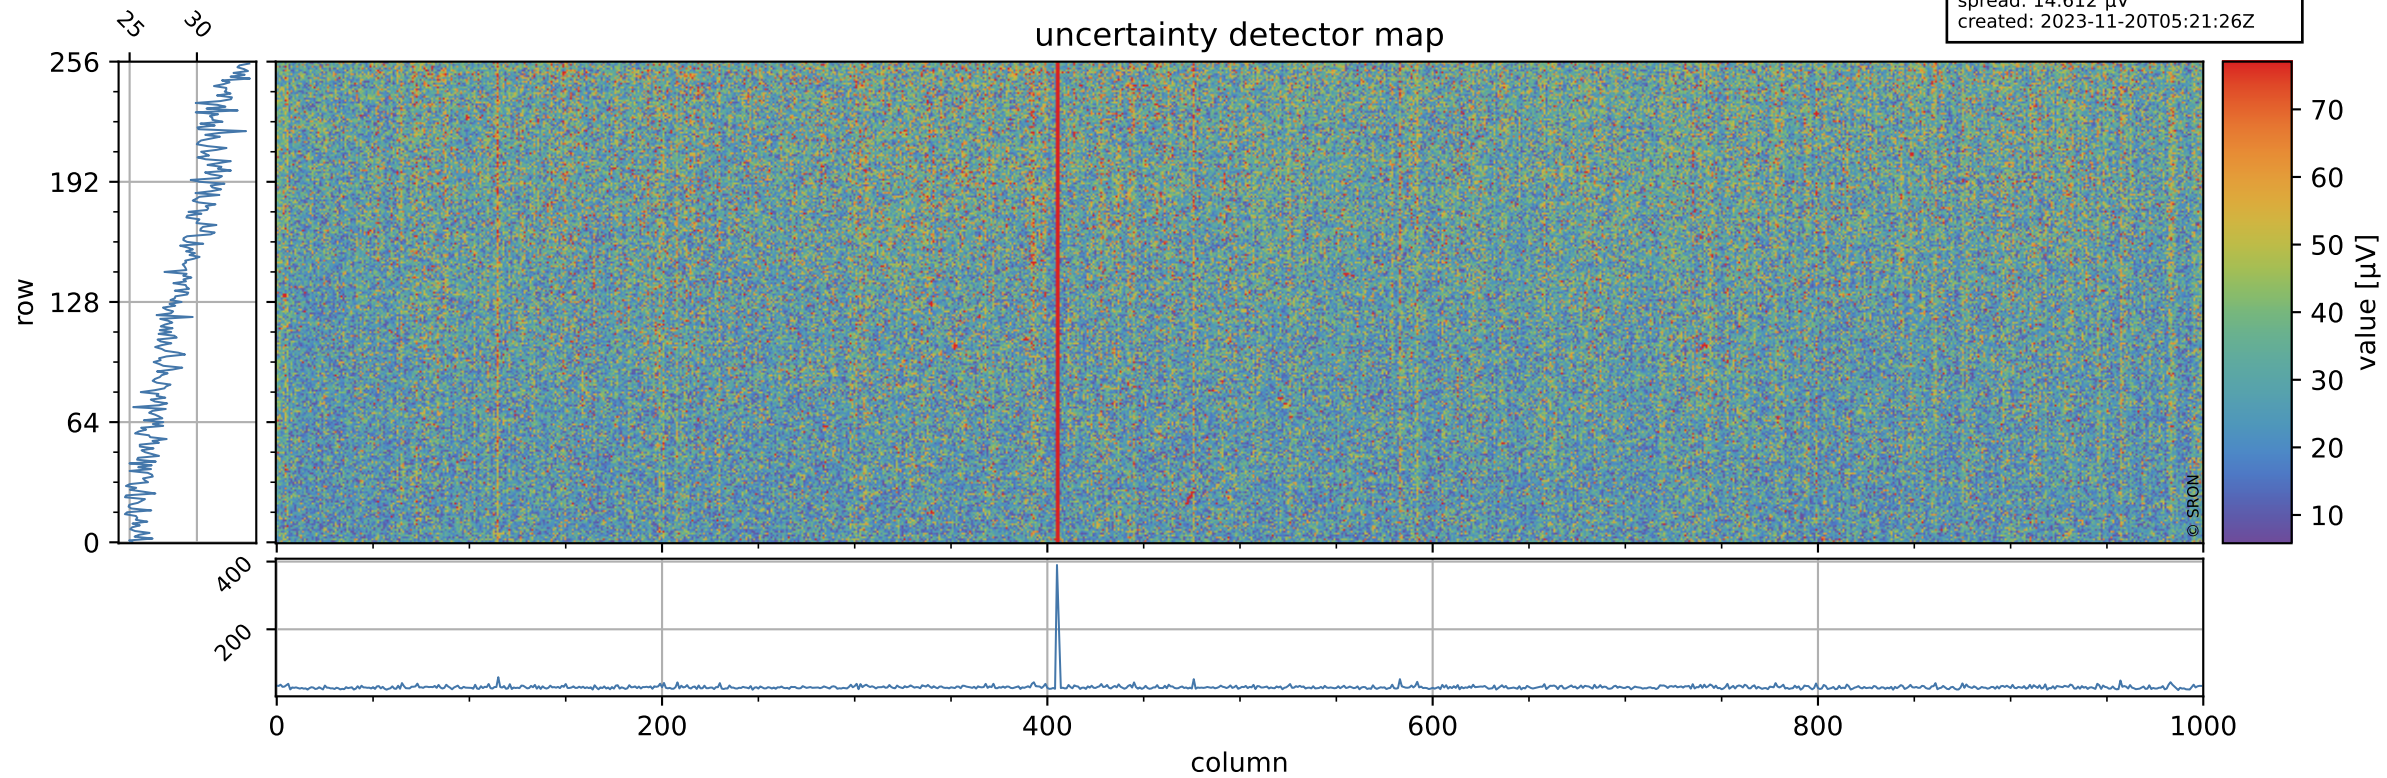

Tropomi SWIR offset (beta nominal)

orbits: 16 in [31582, 31627]
coverage: 2023-11-17 / 2023-11-20
median: 0.52604 V
spread: 0.035914 V
created: 2023-11-20T05:21:26Z

value detector map

Tropomi SWIR offset (beta nominal)

orbits: 16 in [31582, 31627]
coverage: 2023-11-17 / 2023-11-20
median: 29.017 μV
spread: 14.612 μV
created: 2023-11-20T05:21:26Z

Tropomi SWIR offset (beta nominal)

orbits: 16 in [31582, 31627]
coverage: 2023-11-17 / 2023-11-20
median: 0.028359 mV
spread: 0.42597 mV
created: 2023-11-20T05:21:27Z

value compared with SWIR offset CKD

Tropomi SWIR offset (beta nominal) ground-tracks of Sentinel-5P

orbits: 16 in [31582, 31627]
coverage: 2023-11-17 / 2023-11-20
created: 2023-11-20T05:21:27Z

Tropomi SWIR offset (beta nominal)

orbits: [1867, 31627]
coverage: 2018-02-20 / 2023-11-20
created: 2023-11-20T05:21:28Z

trend of detector median & temperatures