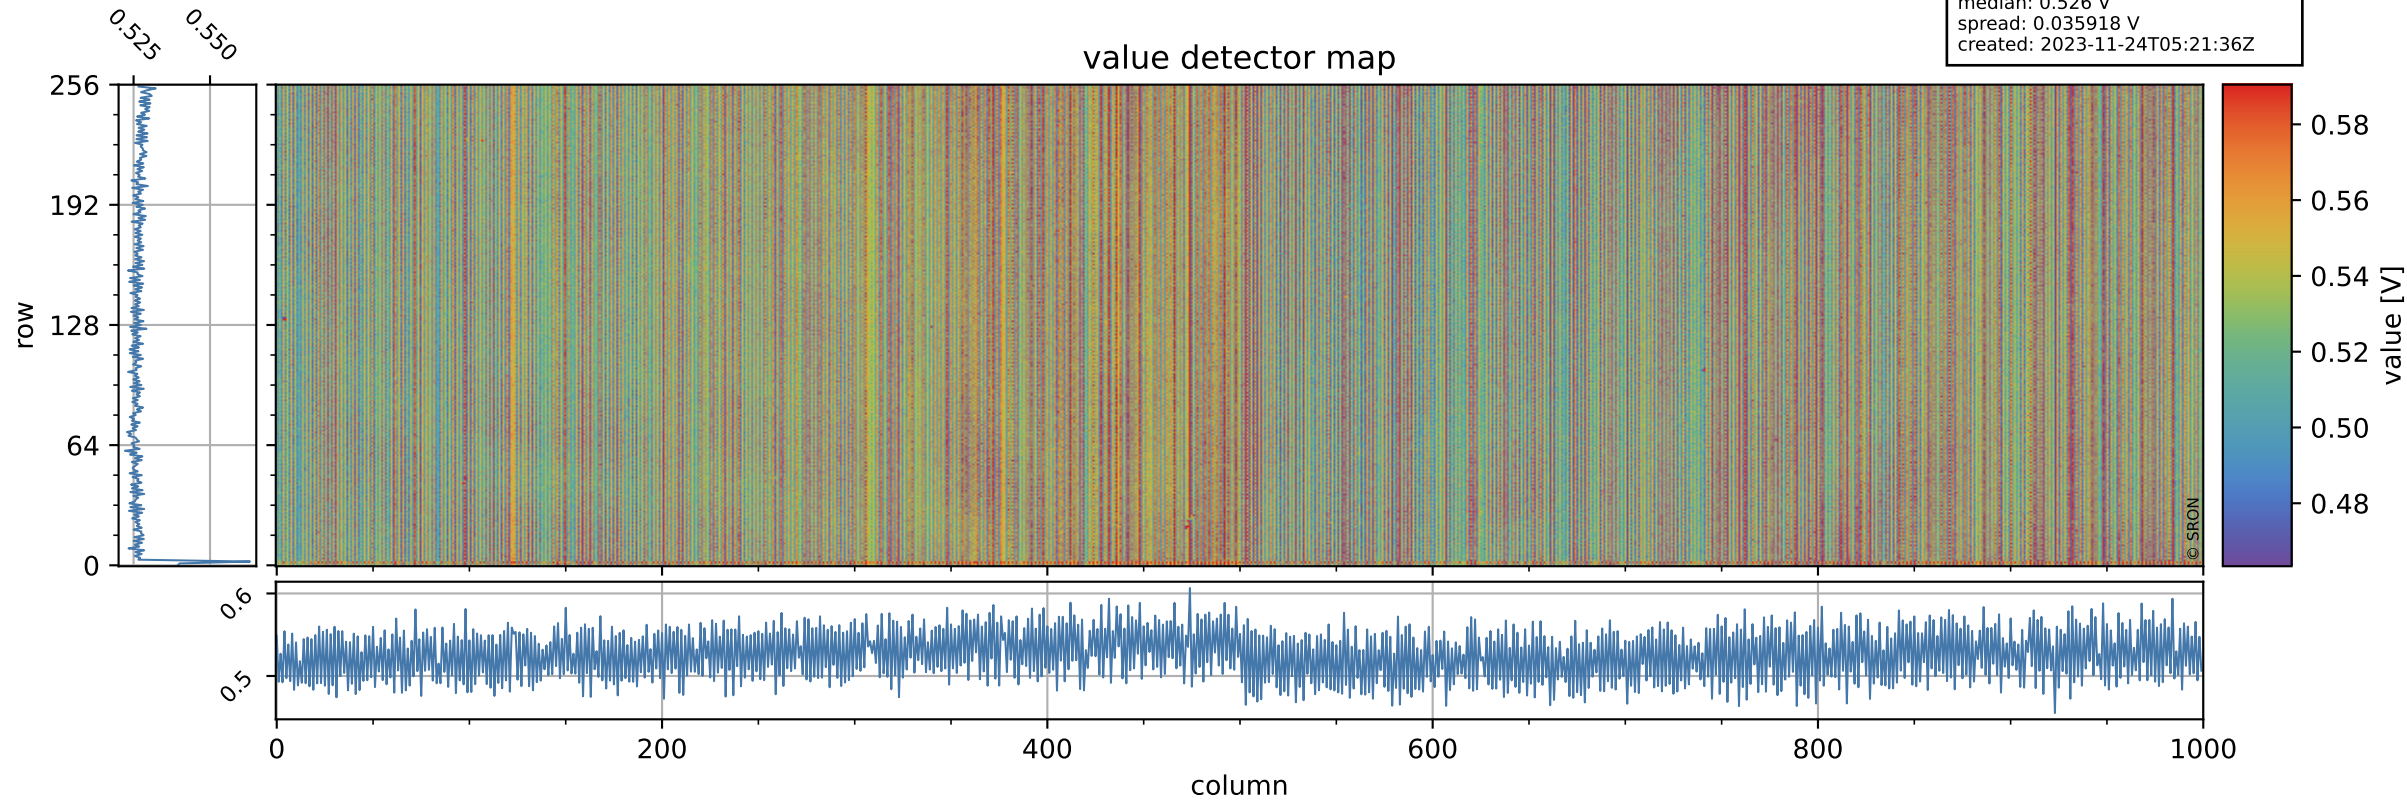

Tropomi SWIR offset (beta nominal)

orbits: 18 in [31627, 31672]
coverage: 2023-11-20 / 2023-11-23
median: 0.526 V
spread: 0.035918 V
created: 2023-11-24T05:21:36Z

value detector map

Tropomi SWIR offset (beta nominal)

orbits: 18 in [31627, 31672]
coverage: 2023-11-20 / 2023-11-23
median: 28.323 μV
spread: 14.366 μV
created: 2023-11-24T05:21:36Z

Tropomi SWIR offset (beta nominal)

orbits: 18 in [31627, 31672]
coverage: 2023-11-20 / 2023-11-23
median: -0.010498 mV
spread: 0.42947 mV
created: 2023-11-24T05:21:37Z

value compared with SWIR offset CKD

Tropomi SWIR offset (beta nominal) ground-tracks of Sentinel-5P

orbits: 18 in [31627, 31672]
coverage: 2023-11-20 / 2023-11-23
created: 2023-11-24T05:21:37Z

- ICID: 11
- ICID: 13
- ICID: 15
- ICID: 17
- ICID: 19

Tropomi SWIR offset (beta nominal)

orbits: [1867, 31672]
coverage: 2018-02-20 / 2023-11-23
created: 2023-11-24T05:21:38Z

trend of detector median & temperatures