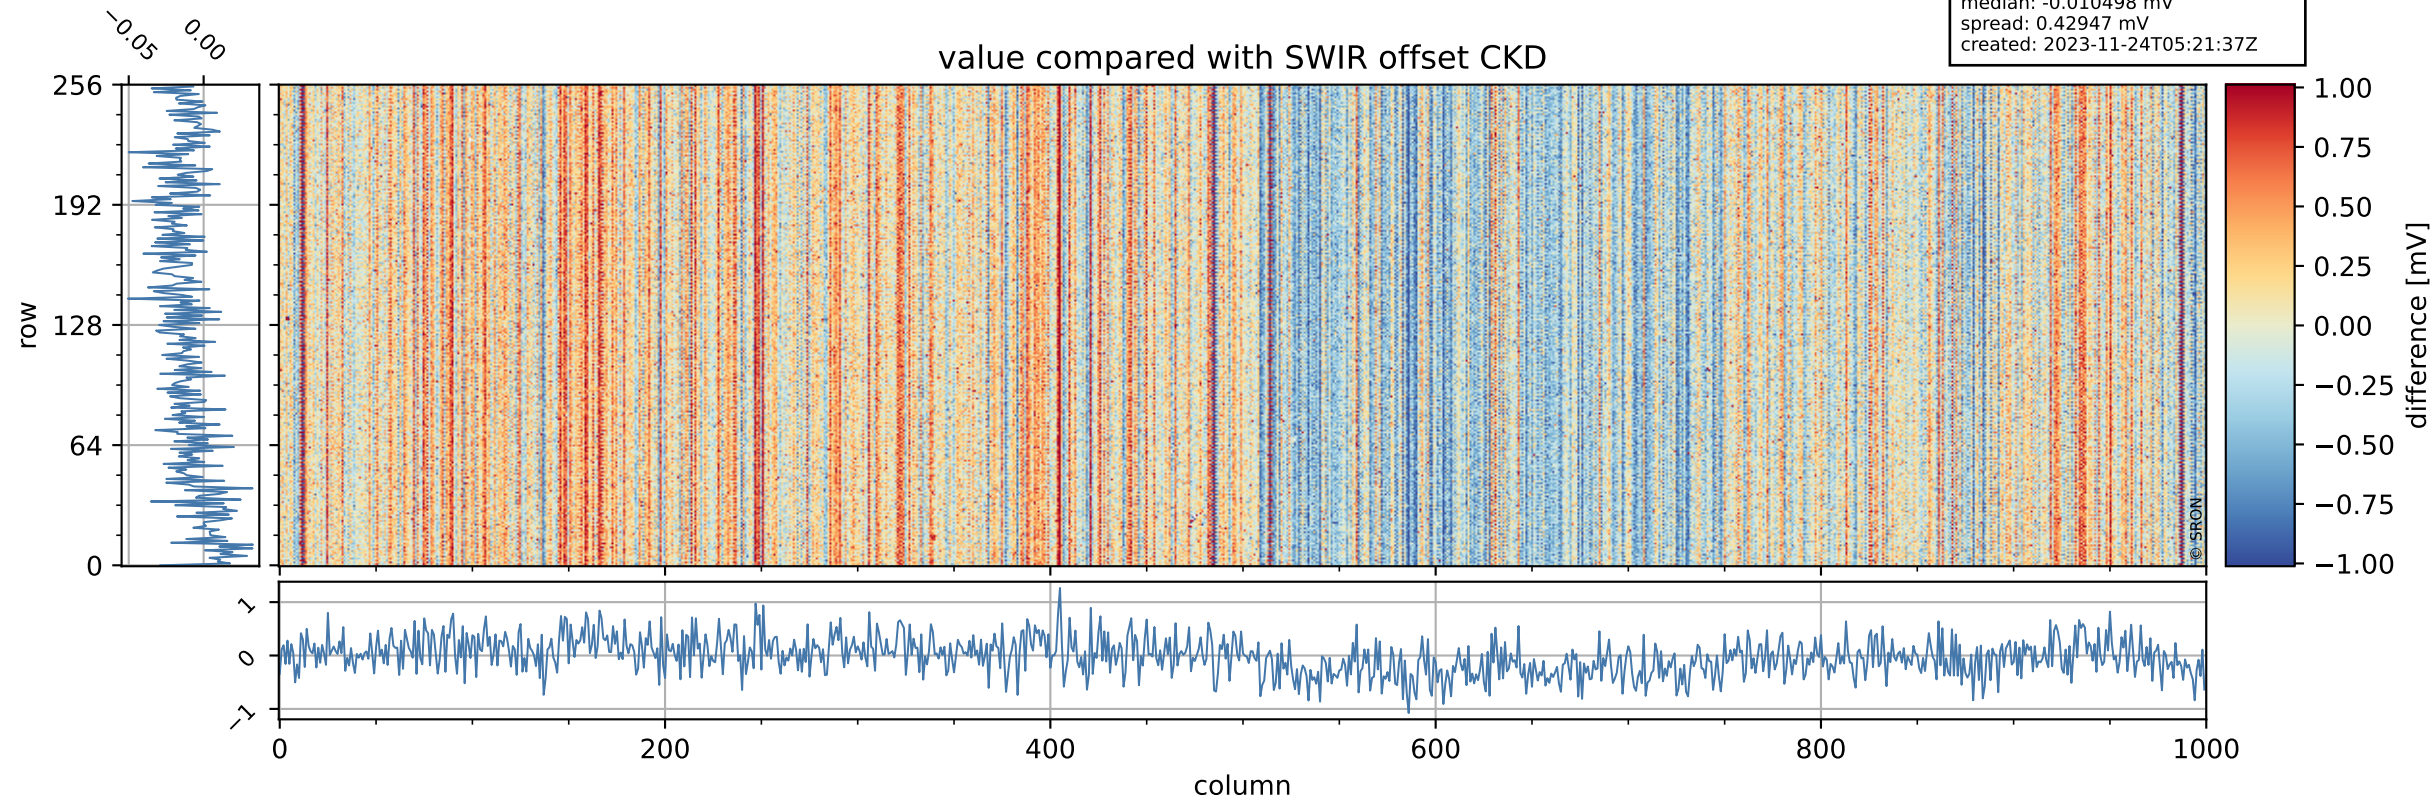

Tropomi SWIR offset (beta nominal)

orbits: 18 in [31627, 31672]
coverage: 2023-11-20 / 2023-11-23
median: 0.526 V
spread: 0.035918 V
created: 2023-11-24T05:21:36Z

value detector map

Tropomi SWIR offset (beta nominal)

orbits: 18 in [31627, 31672]
coverage: 2023-11-20 / 2023-11-23
median: 28.323 μV
spread: 14.366 μV
created: 2023-11-24T05:21:36Z

Tropomi SWIR offset (beta nominal)

orbits: 18 in [31627, 31672]
coverage: 2023-11-20 / 2023-11-23
median: -0.010498 mV
spread: 0.42947 mV
created: 2023-11-24T05:21:37Z

value compared with SWIR offset CKD

Tropomi SWIR offset (beta nominal) ground-tracks of Sentinel-5P

orbits: 18 in [31627, 31672]
coverage: 2023-11-20 / 2023-11-23
created: 2023-11-24T05:21:37Z

- ICID: 11
- ICID: 13
- ICID: 15
- ICID: 17
- ICID: 19

Tropomi SWIR offset (beta nominal)

orbits: [1867, 31672]
coverage: 2018-02-20 / 2023-11-23
created: 2023-11-24T05:21:38Z

trend of detector median & temperatures