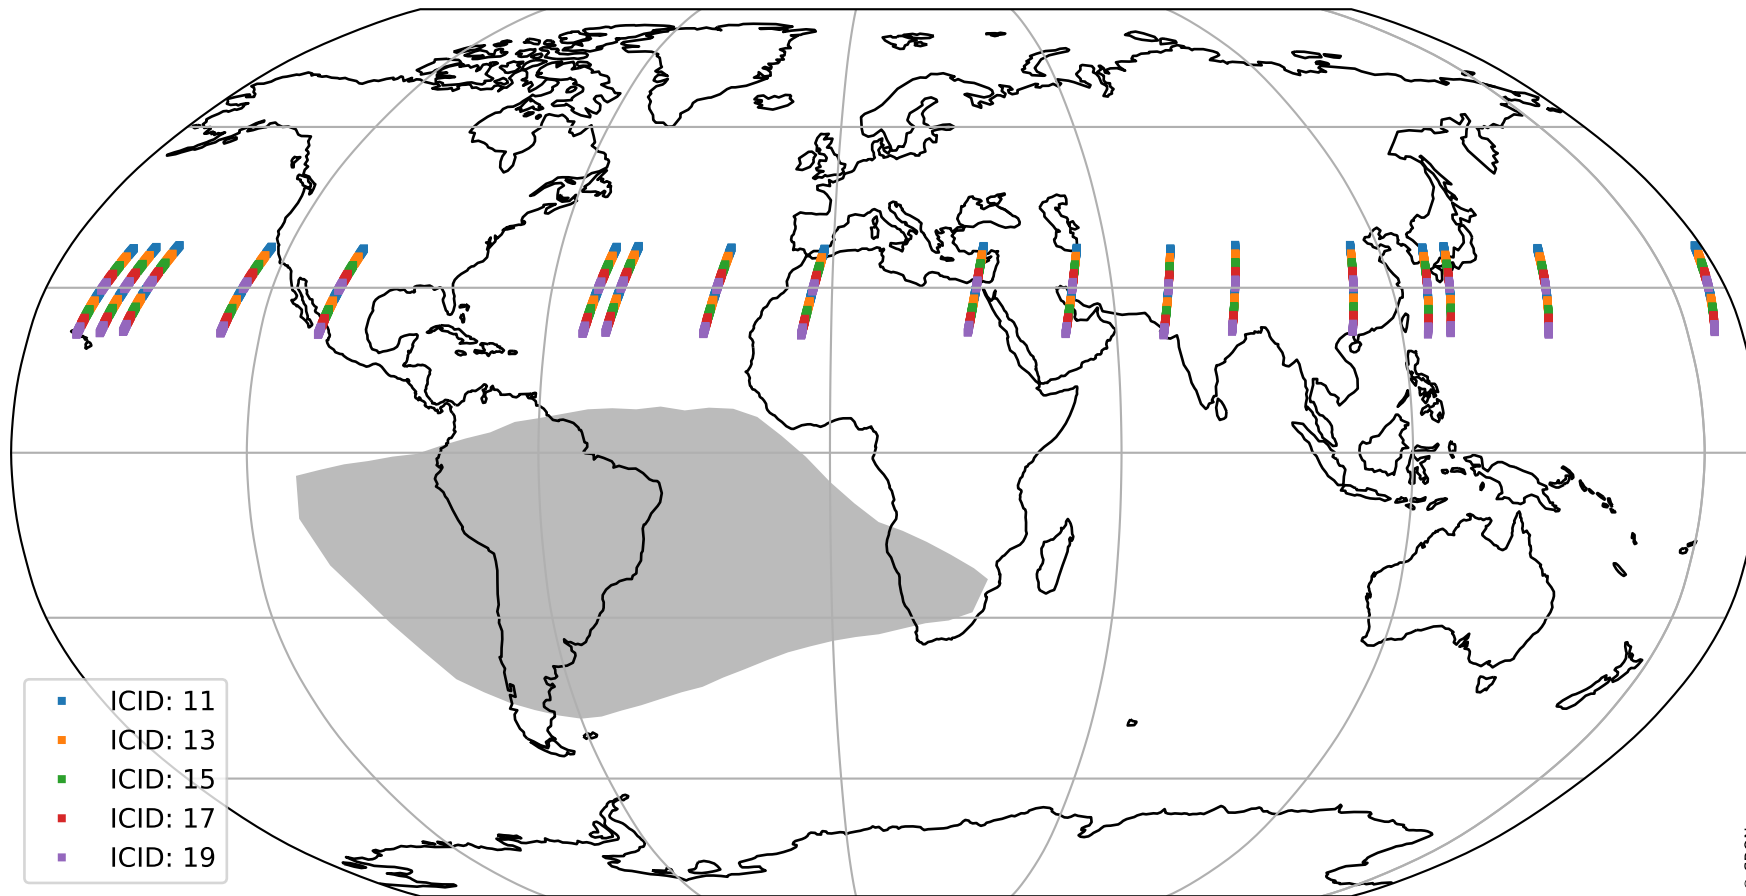

Tropomi SWIR offset (beta nominal)

orbits: 18 in [31627, 31672]
coverage: 2023-11-20 / 2023-11-23
median: 0.526 V
spread: 0.035918 V
created: 2023-11-24T05:21:36Z

value detector map

Tropomi SWIR offset (beta nominal)

orbits: 18 in [31627, 31672]
coverage: 2023-11-20 / 2023-11-23
median: 28.323 μV
spread: 14.366 μV
created: 2023-11-24T05:21:36Z

Tropomi SWIR offset (beta nominal)

orbits: 18 in [31627, 31672]
coverage: 2023-11-20 / 2023-11-23
median: -0.010498 mV
spread: 0.42947 mV
created: 2023-11-24T05:21:37Z

value compared with SWIR offset CKD

Tropomi SWIR offset (beta nominal) ground-tracks of Sentinel-5P

orbits: 18 in [31627, 31672]
coverage: 2023-11-20 / 2023-11-23
created: 2023-11-24T05:21:37Z

- ICID: 11
- ICID: 13
- ICID: 15
- ICID: 17
- ICID: 19

Tropomi SWIR offset (beta nominal)

orbits: [1867, 31672]
coverage: 2018-02-20 / 2023-11-23
created: 2023-11-24T05:21:38Z

trend of detector median & temperatures