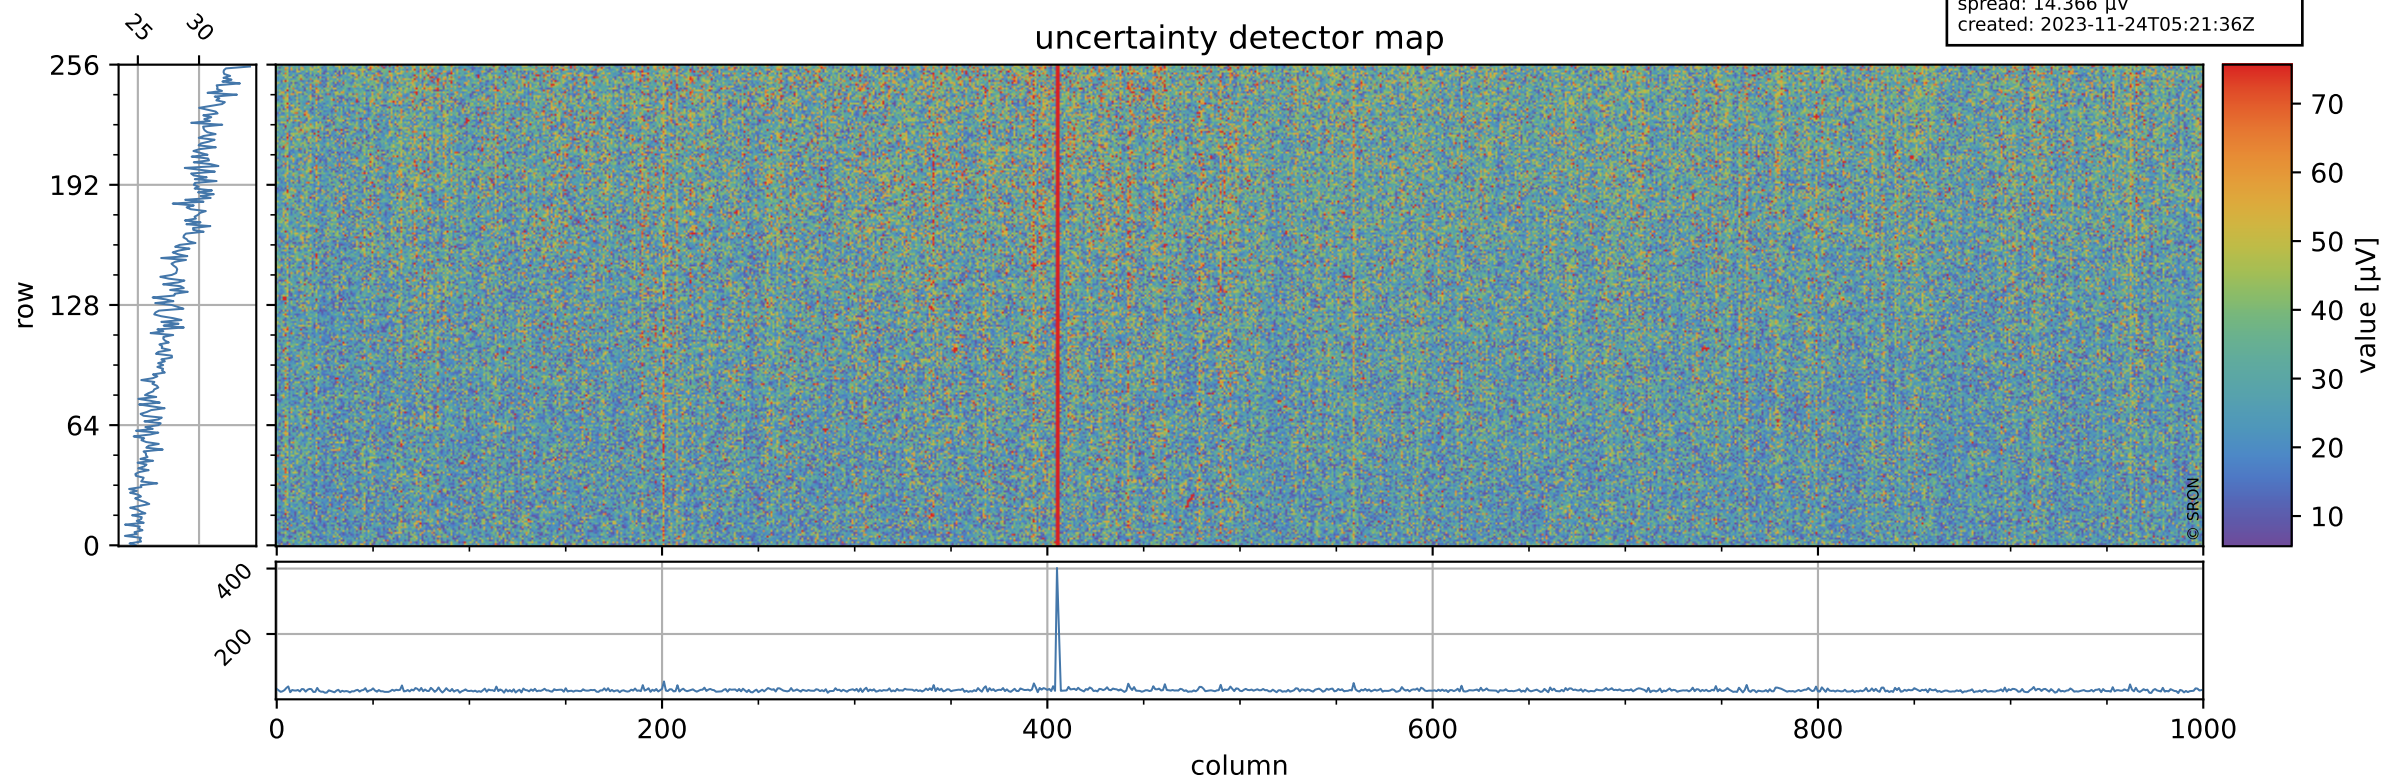

Tropomi SWIR offset (beta nominal)

orbits: 18 in [31627, 31672]
coverage: 2023-11-20 / 2023-11-23
median: 0.526 V
spread: 0.035918 V
created: 2023-11-24T05:21:36Z

value detector map

Tropomi SWIR offset (beta nominal)

orbits: 18 in [31627, 31672]
coverage: 2023-11-20 / 2023-11-23
median: 28.323 μV
spread: 14.366 μV
created: 2023-11-24T05:21:36Z

Tropomi SWIR offset (beta nominal)

orbits: 18 in [31627, 31672]
coverage: 2023-11-20 / 2023-11-23
median: -0.010498 mV
spread: 0.42947 mV
created: 2023-11-24T05:21:37Z

value compared with SWIR offset CKD

Tropomi SWIR offset (beta nominal) ground-tracks of Sentinel-5P

orbits: 18 in [31627, 31672]
coverage: 2023-11-20 / 2023-11-23
created: 2023-11-24T05:21:37Z

- ICID: 11
- ICID: 13
- ICID: 15
- ICID: 17
- ICID: 19

Tropomi SWIR offset (beta nominal)

orbits: [1867, 31672]
coverage: 2018-02-20 / 2023-11-23
created: 2023-11-24T05:21:38Z

trend of detector median & temperatures