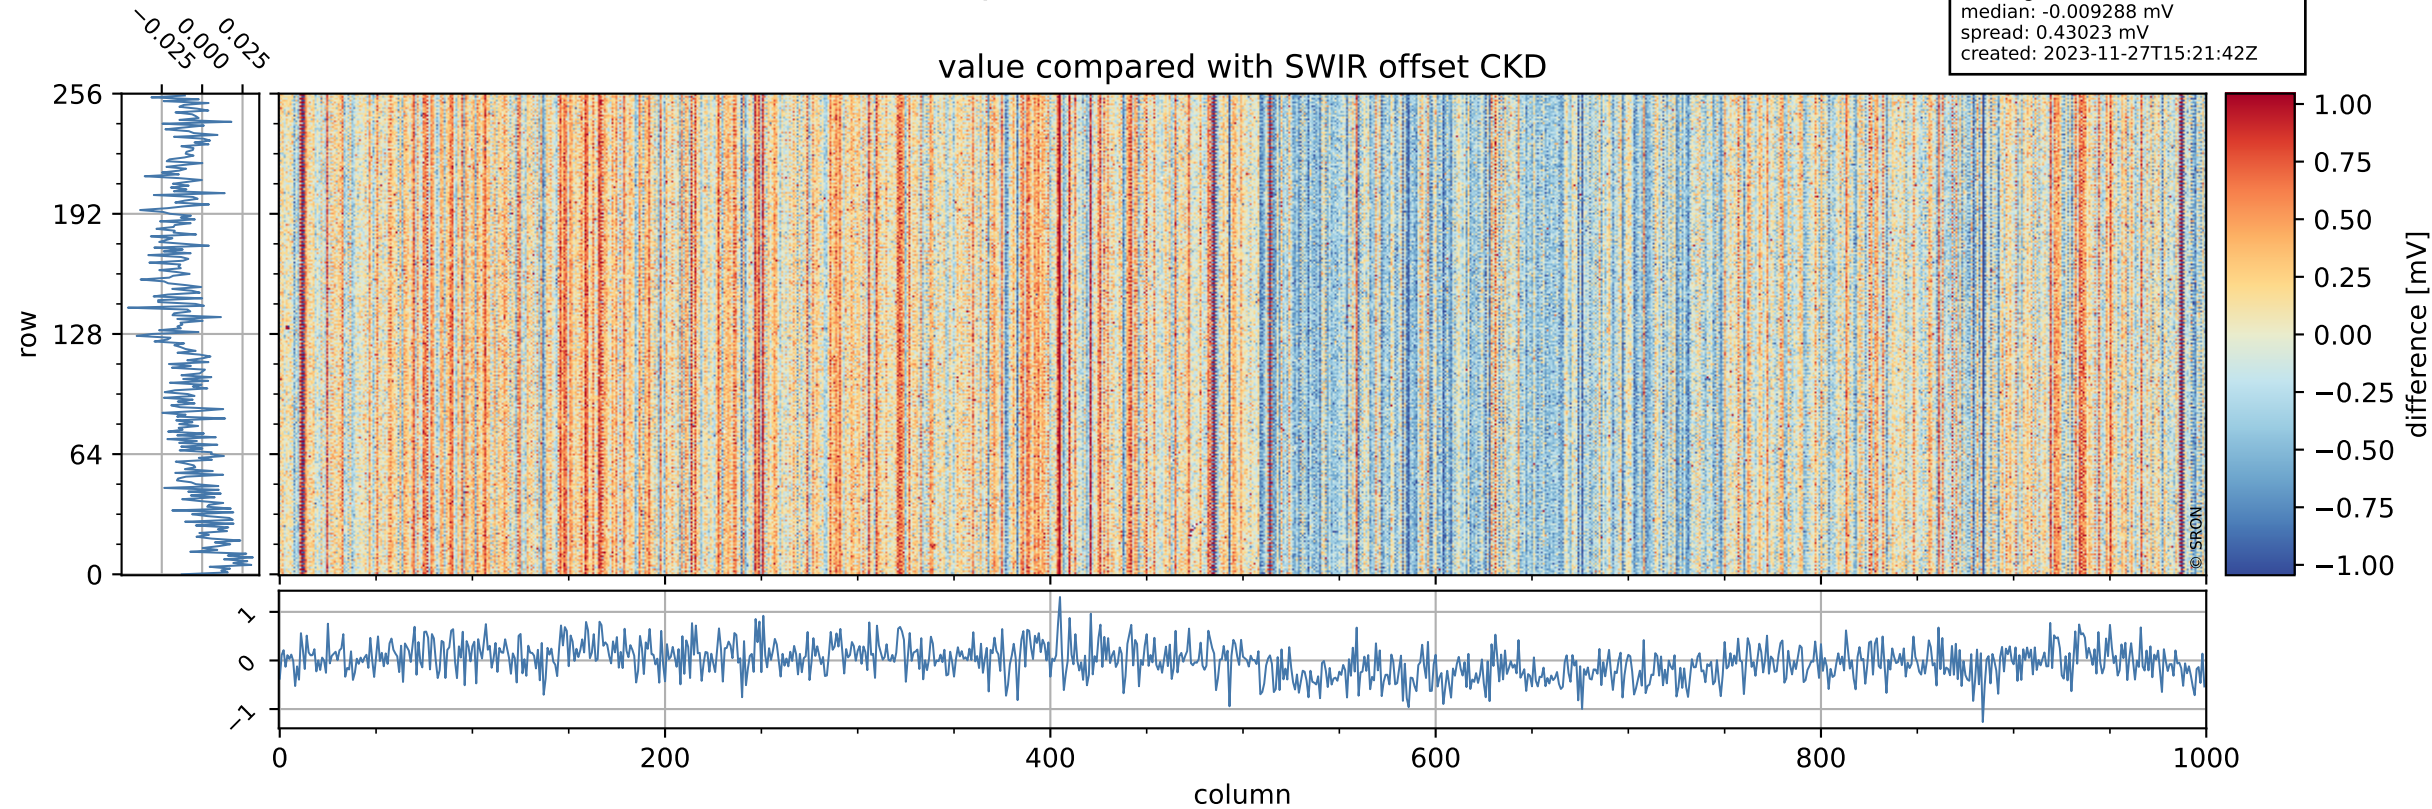

Tropomi SWIR offset (beta nominal)

orbits: 19 in [31672, 31717]
coverage: 2023-11-23 / 2023-11-26
median: 0.526 V
spread: 0.035916 V
created: 2023-11-27T15:21:41Z

value detector map

Tropomi SWIR offset (beta nominal)

orbits: 19 in [31672, 31717]
coverage: 2023-11-23 / 2023-11-26
median: 28.517 μV
spread: 14.417 μV
created: 2023-11-27T15:21:42Z

Tropomi SWIR offset (beta nominal)

orbits: 19 in [31672, 31717]
coverage: 2023-11-23 / 2023-11-26
median: -0.009288 mV
spread: 0.43023 mV
created: 2023-11-27T15:21:42Z

value compared with SWIR offset CKD

Tropomi SWIR offset (beta nominal) ground-tracks of Sentinel-5P

orbits: 19 in [31672, 31717]
coverage: 2023-11-23 / 2023-11-26
created: 2023-11-27T15:21:42Z

Tropomi SWIR offset (beta nominal)

orbits: [1867, 31717]
coverage: 2018-02-20 / 2023-11-26
created: 2023-11-27T15:21:43Z

trend of detector median & temperatures