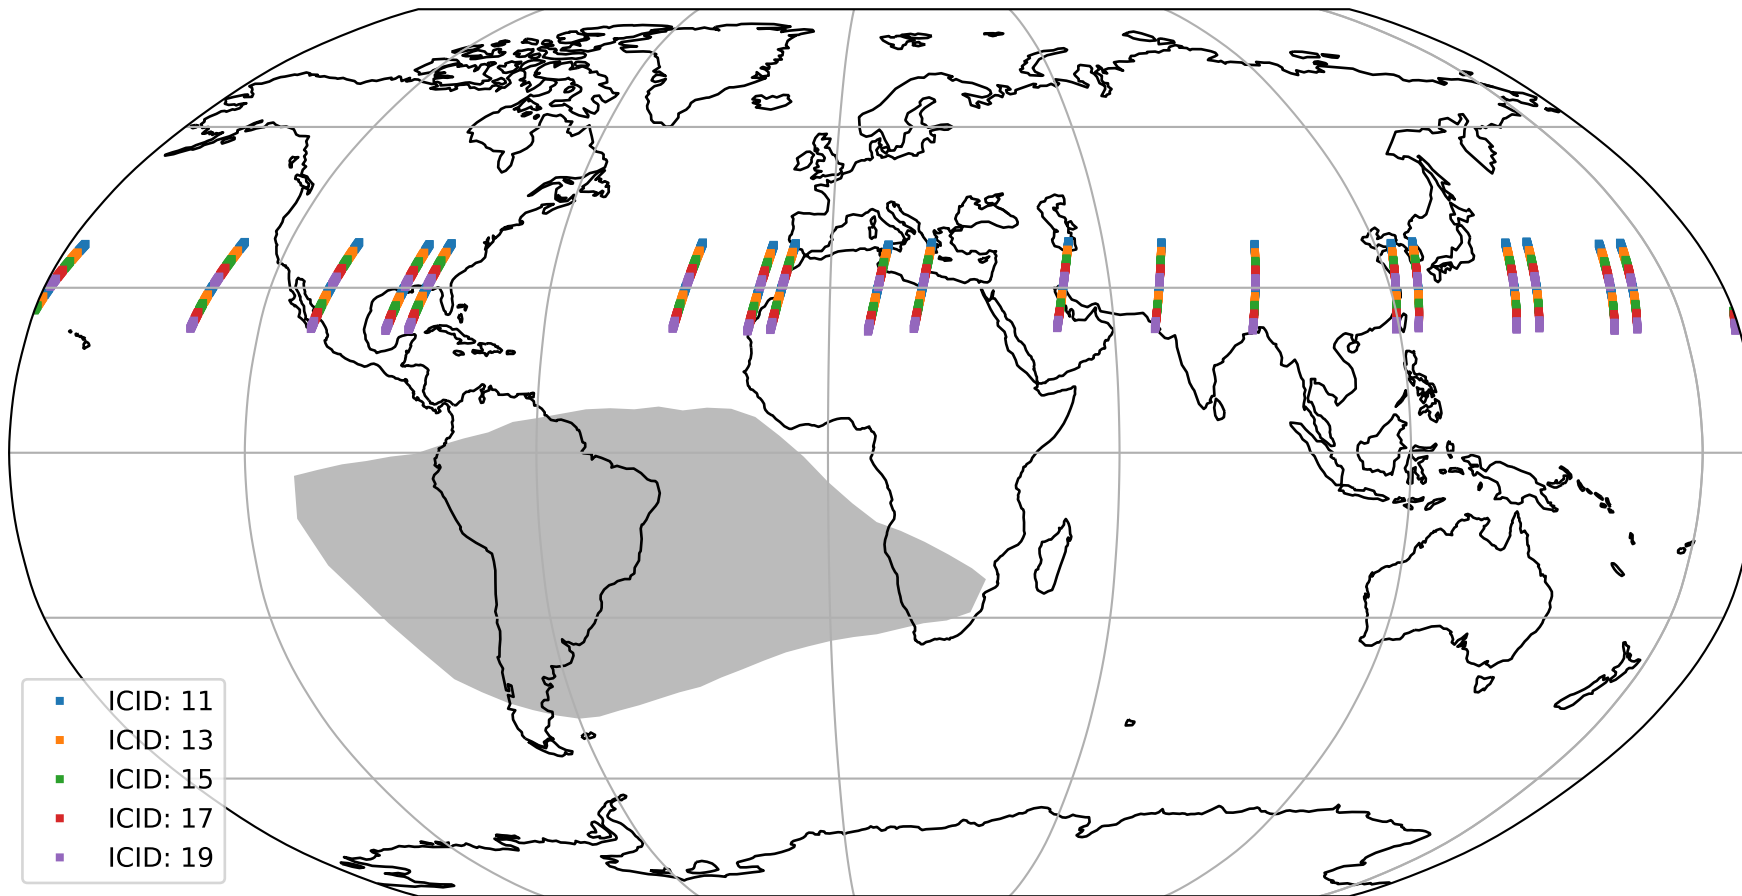

Tropomi SWIR offset (beta nominal)

orbits: 19 in [31672, 31717]
coverage: 2023-11-23 / 2023-11-26
median: 0.526 V
spread: 0.035916 V
created: 2023-11-27T15:21:41Z

value detector map

Tropomi SWIR offset (beta nominal)

orbits: 19 in [31672, 31717]
coverage: 2023-11-23 / 2023-11-26
median: 28.517 μV
spread: 14.417 μV
created: 2023-11-27T15:21:42Z

Tropomi SWIR offset (beta nominal)

orbits: 19 in [31672, 31717]
coverage: 2023-11-23 / 2023-11-26
median: -0.009288 mV
spread: 0.43023 mV
created: 2023-11-27T15:21:42Z

value compared with SWIR offset CKD

Tropomi SWIR offset (beta nominal) ground-tracks of Sentinel-5P

orbits: 19 in [31672, 31717]
coverage: 2023-11-23 / 2023-11-26
created: 2023-11-27T15:21:42Z

Tropomi SWIR offset (beta nominal)

orbits: [1867, 31717]
coverage: 2018-02-20 / 2023-11-26
created: 2023-11-27T15:21:43Z

trend of detector median & temperatures