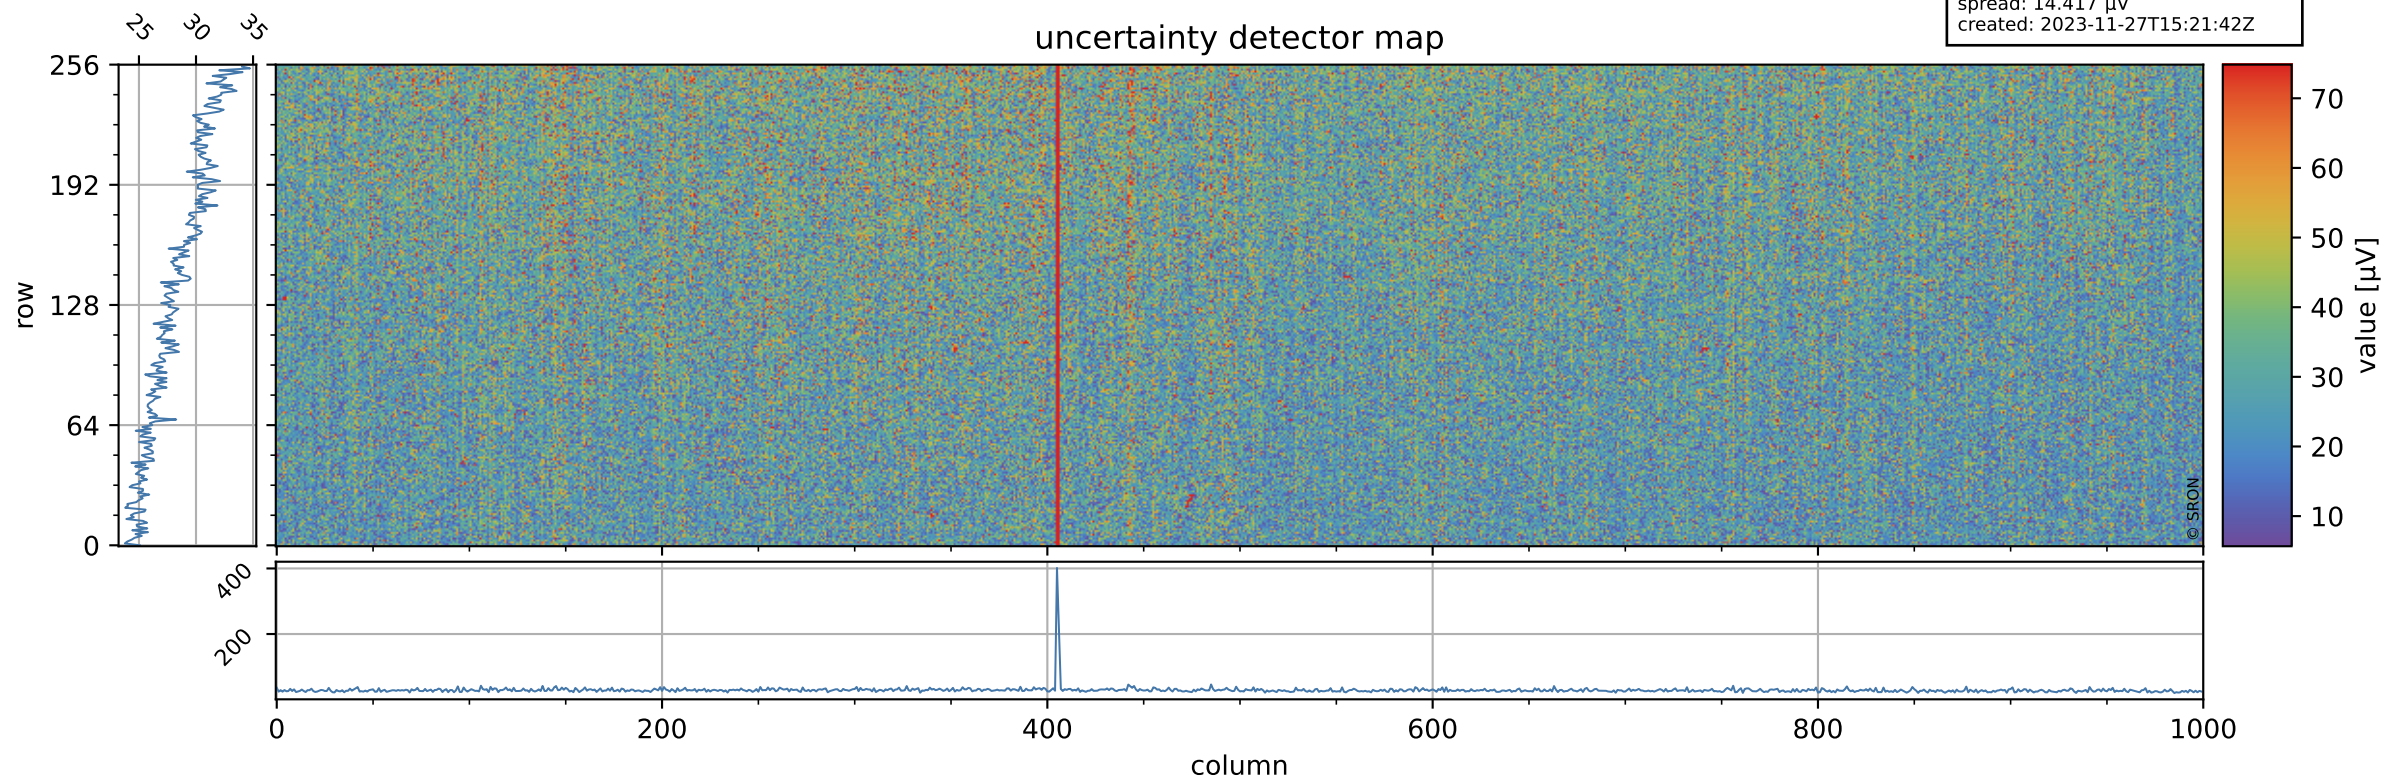

Tropomi SWIR offset (beta nominal)

orbits: 19 in [31672, 31717]
coverage: 2023-11-23 / 2023-11-26
median: 0.526 V
spread: 0.035916 V
created: 2023-11-27T15:21:41Z

value detector map

Tropomi SWIR offset (beta nominal)

orbits: 19 in [31672, 31717]
coverage: 2023-11-23 / 2023-11-26
median: 28.517 μV
spread: 14.417 μV
created: 2023-11-27T15:21:42Z

Tropomi SWIR offset (beta nominal)

orbits: 19 in [31672, 31717]
coverage: 2023-11-23 / 2023-11-26
median: -0.009288 mV
spread: 0.43023 mV
created: 2023-11-27T15:21:42Z

value compared with SWIR offset CKD

Tropomi SWIR offset (beta nominal) ground-tracks of Sentinel-5P

orbits: 19 in [31672, 31717]
coverage: 2023-11-23 / 2023-11-26
created: 2023-11-27T15:21:42Z

Tropomi SWIR offset (beta nominal)

orbits: [1867, 31717]
coverage: 2018-02-20 / 2023-11-26
created: 2023-11-27T15:21:43Z

trend of detector median & temperatures