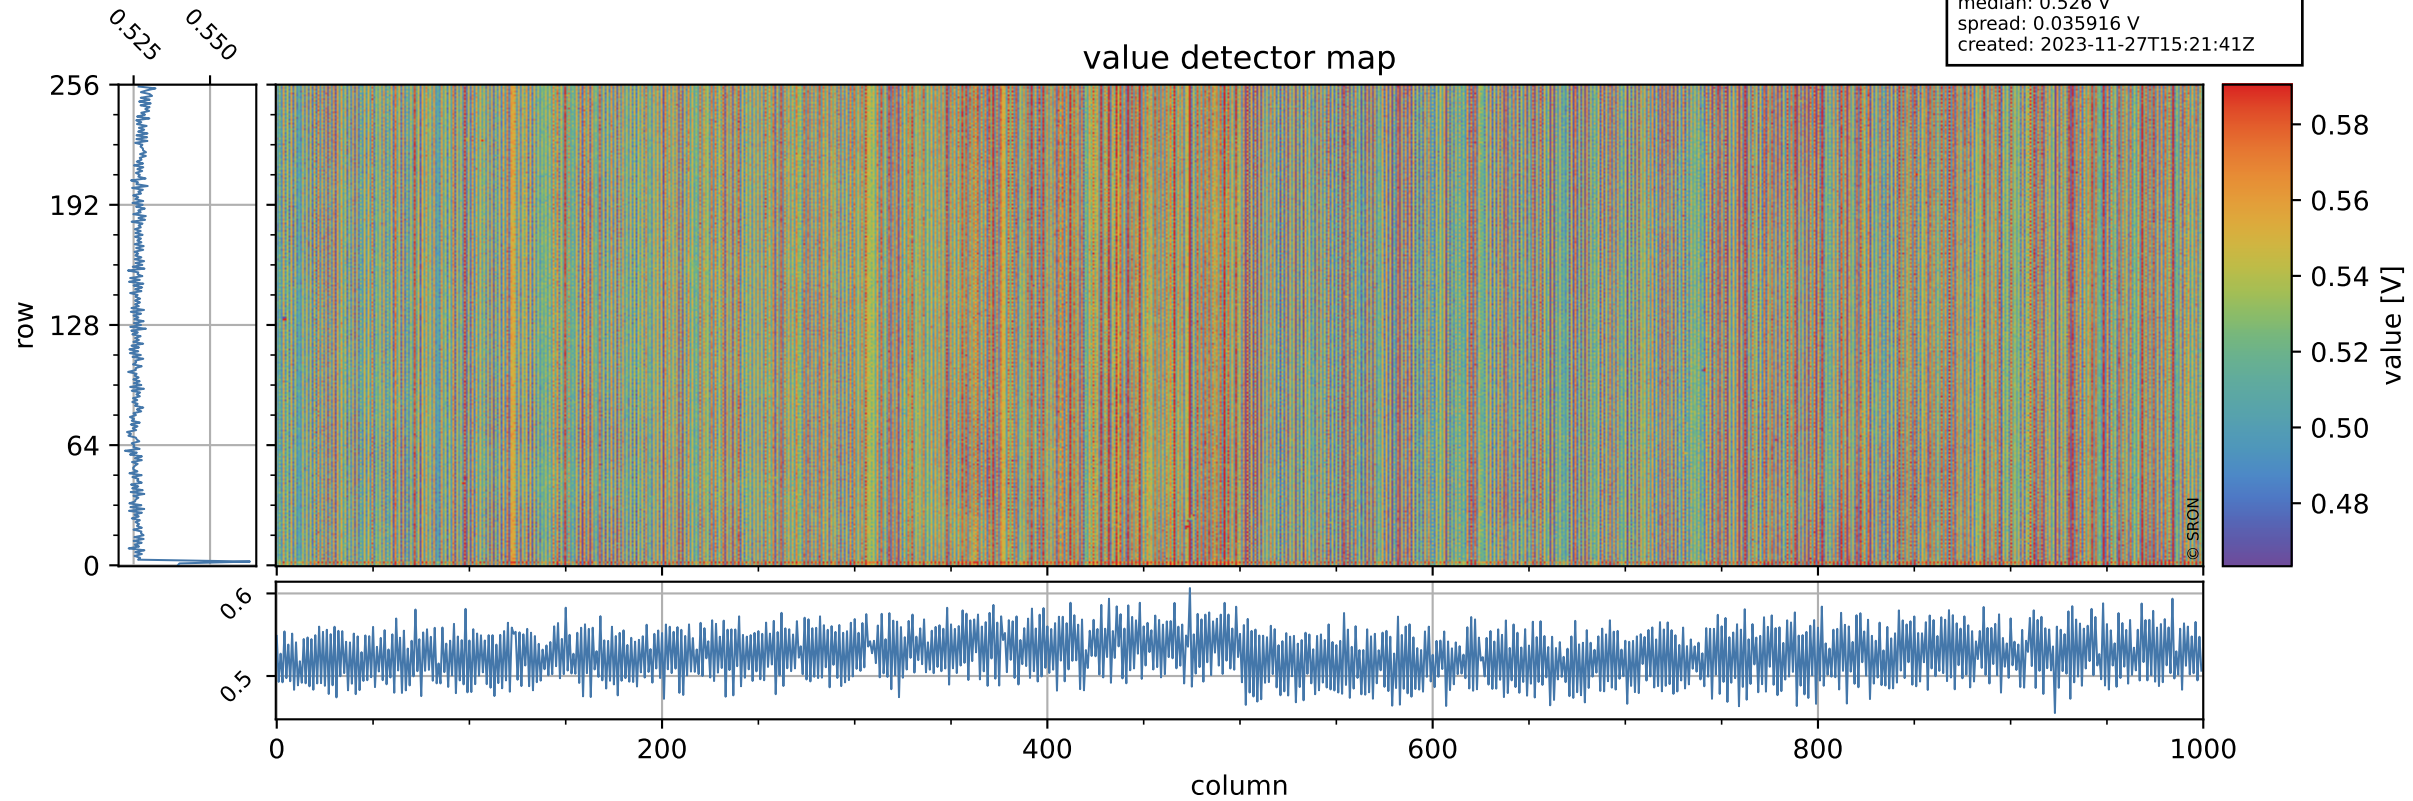

Tropomi SWIR offset (beta nominal)

orbits: 19 in [31672, 31717]
coverage: 2023-11-23 / 2023-11-26
median: 0.526 V
spread: 0.035916 V
created: 2023-11-27T15:21:41Z

value detector map

Tropomi SWIR offset (beta nominal)

orbits: 19 in [31672, 31717]
coverage: 2023-11-23 / 2023-11-26
median: 28.517 μV
spread: 14.417 μV
created: 2023-11-27T15:21:42Z

Tropomi SWIR offset (beta nominal)

orbits: 19 in [31672, 31717]
coverage: 2023-11-23 / 2023-11-26
median: -0.009288 mV
spread: 0.43023 mV
created: 2023-11-27T15:21:42Z

value compared with SWIR offset CKD

Tropomi SWIR offset (beta nominal) ground-tracks of Sentinel-5P

orbits: 19 in [31672, 31717]
coverage: 2023-11-23 / 2023-11-26
created: 2023-11-27T15:21:42Z

Tropomi SWIR offset (beta nominal)

orbits: [1867, 31717]
coverage: 2018-02-20 / 2023-11-26
created: 2023-11-27T15:21:43Z

trend of detector median & temperatures