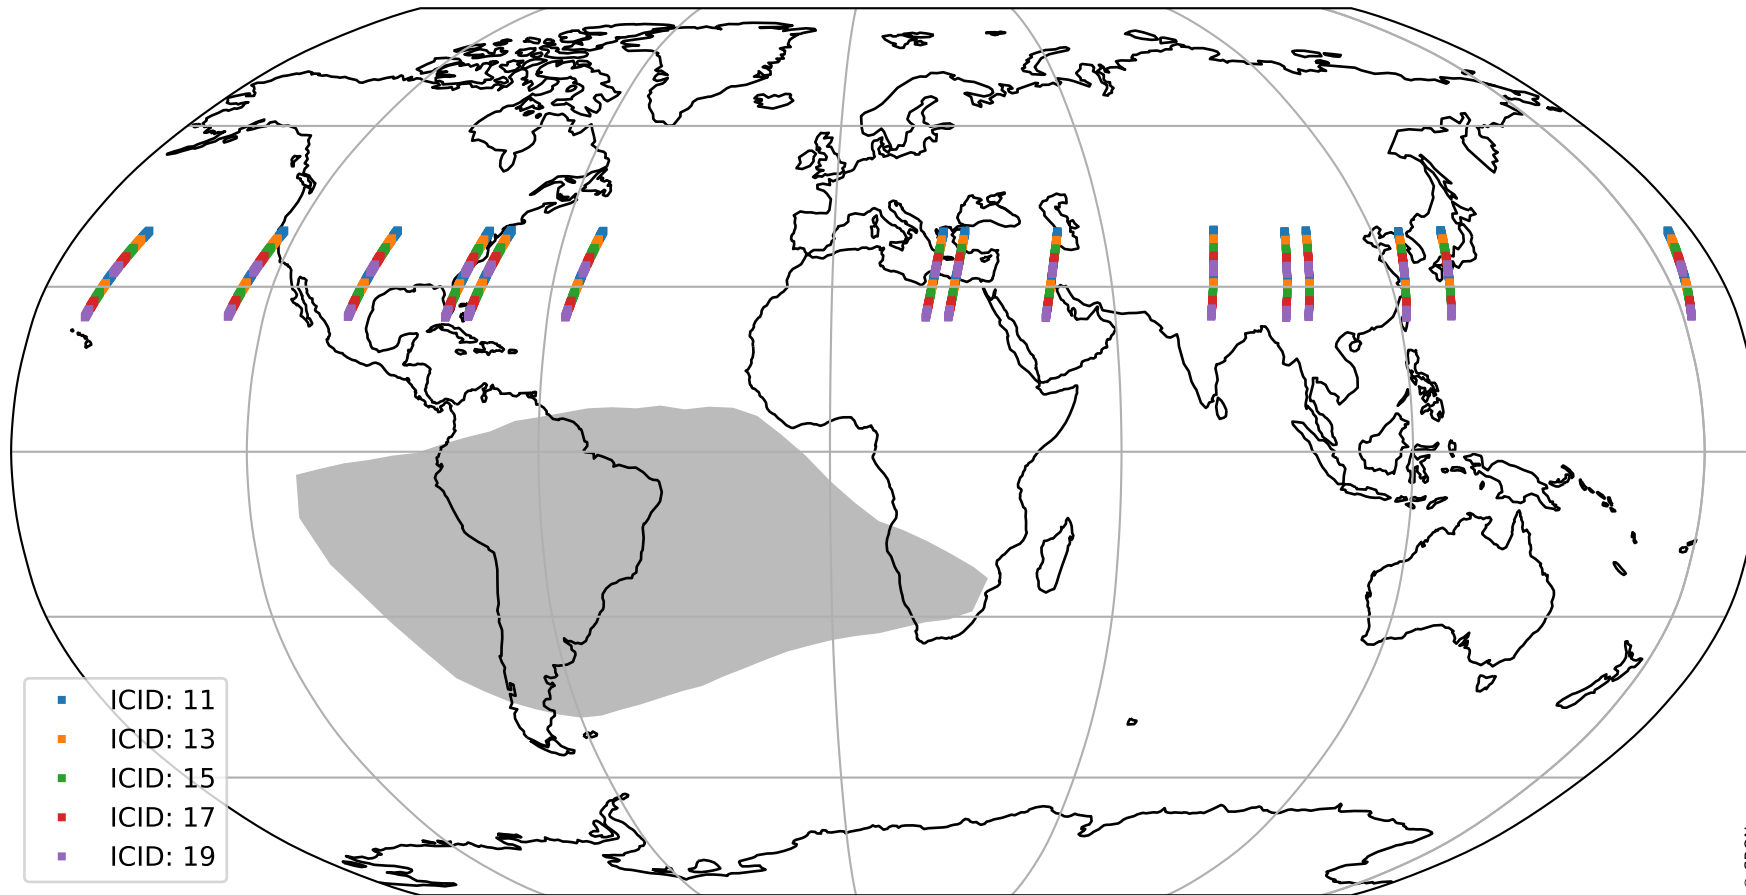

Tropomi SWIR offset (beta nominal)

orbits: 15 in [31867, 31897]
coverage: 2023-12-06 / 2023-12-08
median: 0.52602 V
spread: 0.035917 V
created: 2023-12-09T05:21:37Z

value detector map

Tropomi SWIR offset (beta nominal)

orbits: 15 in [31867, 31897]
coverage: 2023-12-06 / 2023-12-08
median: 29.205 μV
spread: 14.739 μV
created: 2023-12-09T05:21:37Z

Tropomi SWIR offset (beta nominal)

orbits: 15 in [31867, 31897]
coverage: 2023-12-06 / 2023-12-08
median: 0.0048788 mV
spread: 0.41961 mV
created: 2023-12-09T05:21:37Z

value compared with SWIR offset CKD

Tropomi SWIR offset (beta nominal) ground-tracks of Sentinel-5P

orbits: 15 in [31867, 31897]
coverage: 2023-12-06 / 2023-12-08
created: 2023-12-09T05:21:38Z

Tropomi SWIR offset (beta nominal)

orbits: [1867, 31897]
coverage: 2018-02-20 / 2023-12-08
created: 2023-12-09T05:21:38Z

trend of detector median & temperatures