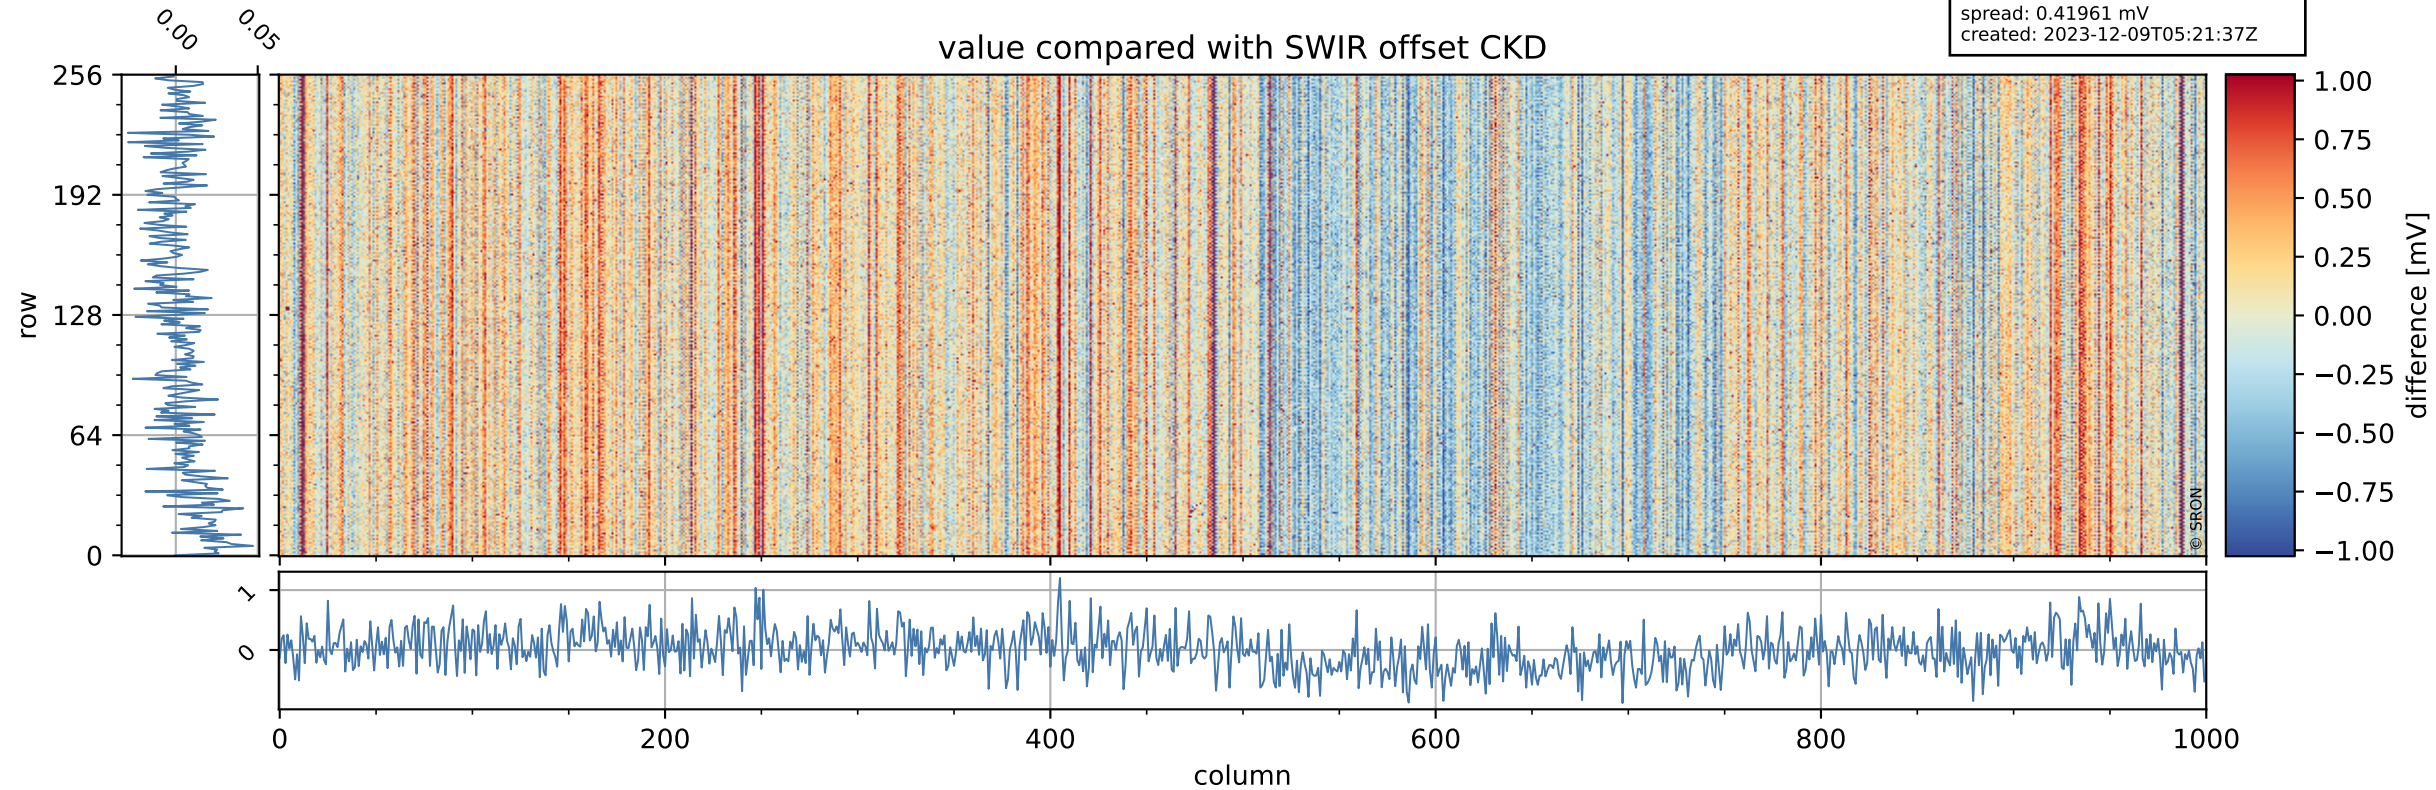

Tropomi SWIR offset (beta nominal)

orbits: 15 in [31867, 31897]
coverage: 2023-12-06 / 2023-12-08
median: 0.52602 V
spread: 0.035917 V
created: 2023-12-09T05:21:37Z

value detector map

Tropomi SWIR offset (beta nominal)

orbits: 15 in [31867, 31897]
coverage: 2023-12-06 / 2023-12-08
median: 29.205 μV
spread: 14.739 μV
created: 2023-12-09T05:21:37Z

Tropomi SWIR offset (beta nominal)

orbits: 15 in [31867, 31897]
coverage: 2023-12-06 / 2023-12-08
median: 0.0048788 mV
spread: 0.41961 mV
created: 2023-12-09T05:21:37Z

value compared with SWIR offset CKD

Tropomi SWIR offset (beta nominal) ground-tracks of Sentinel-5P

orbits: 15 in [31867, 31897]
coverage: 2023-12-06 / 2023-12-08
created: 2023-12-09T05:21:38Z

Tropomi SWIR offset (beta nominal)

orbits: [1867, 31897]
coverage: 2018-02-20 / 2023-12-08
created: 2023-12-09T05:21:38Z

trend of detector median & temperatures