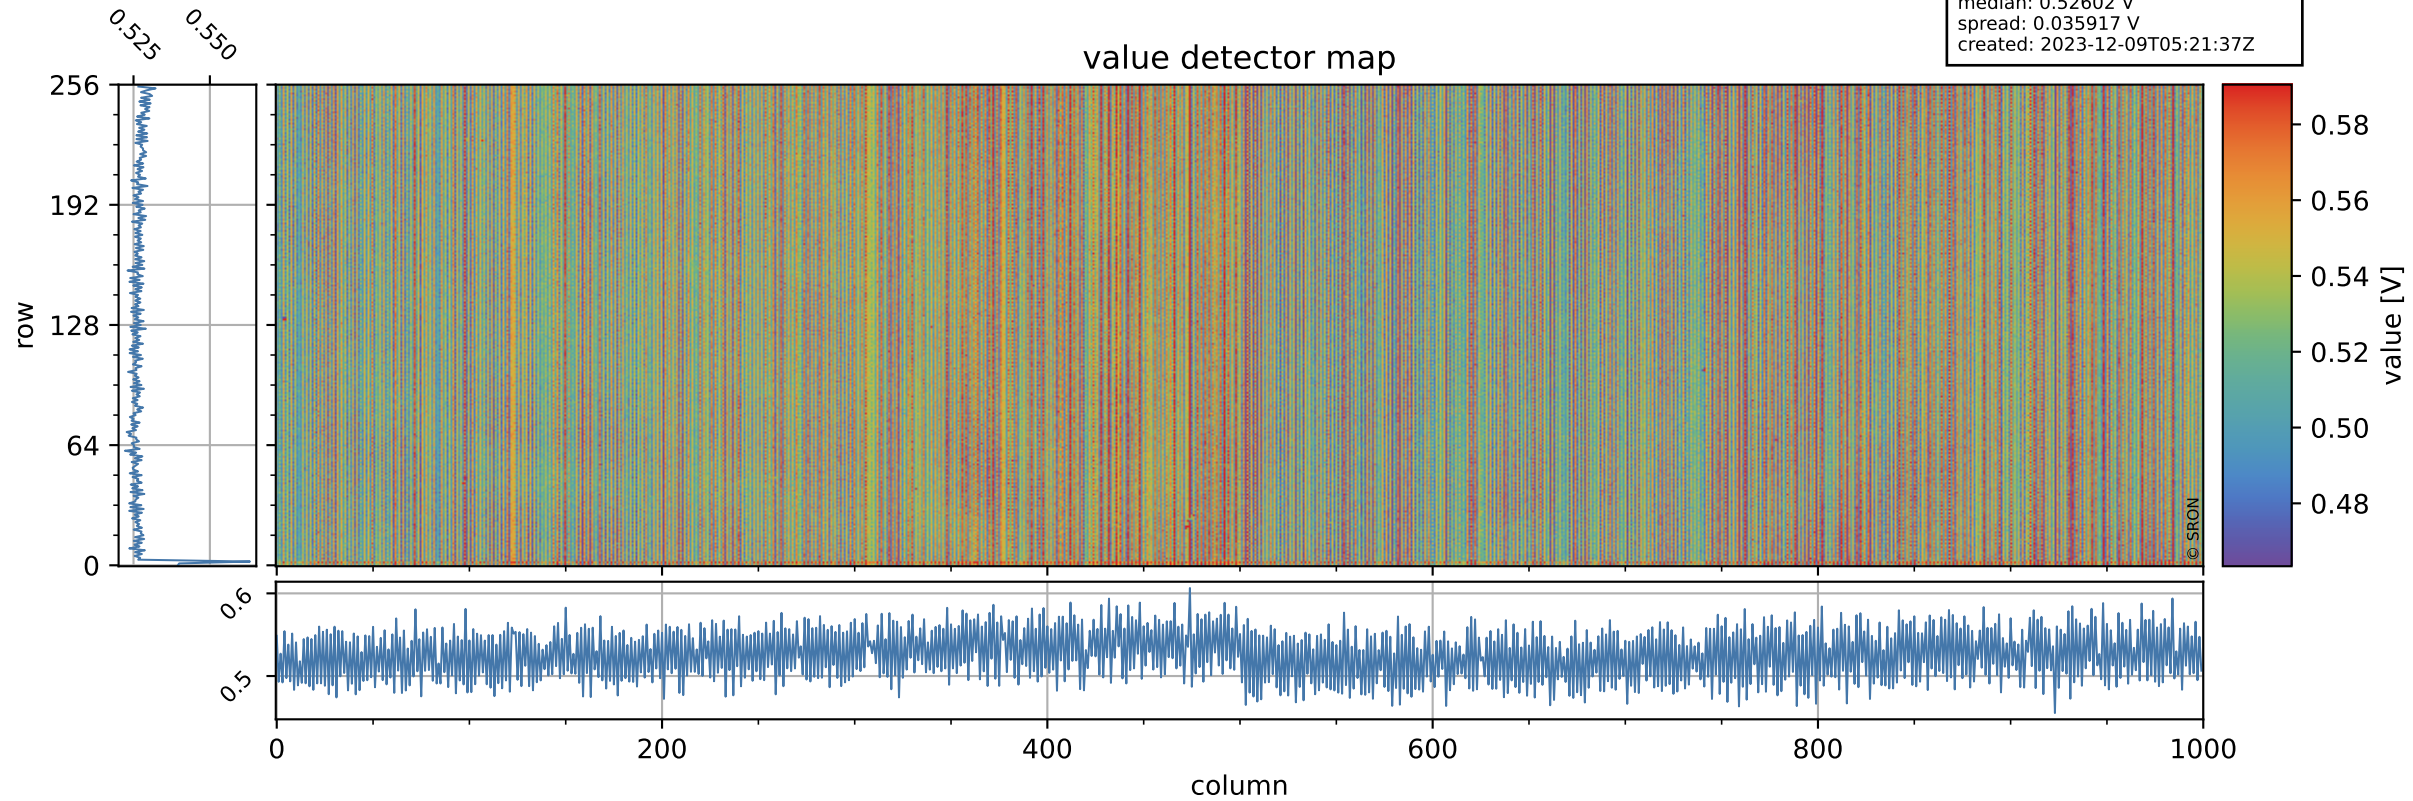

Tropomi SWIR offset (beta nominal)

orbits: 15 in [31867, 31897]
coverage: 2023-12-06 / 2023-12-08
median: 0.52602 V
spread: 0.035917 V
created: 2023-12-09T05:21:37Z

value detector map

Tropomi SWIR offset (beta nominal)

orbits: 15 in [31867, 31897]
coverage: 2023-12-06 / 2023-12-08
median: 29.205 μV
spread: 14.739 μV
created: 2023-12-09T05:21:37Z

Tropomi SWIR offset (beta nominal)

orbits: 15 in [31867, 31897]
coverage: 2023-12-06 / 2023-12-08
median: 0.0048788 mV
spread: 0.41961 mV
created: 2023-12-09T05:21:37Z

value compared with SWIR offset CKD

Tropomi SWIR offset (beta nominal) ground-tracks of Sentinel-5P

orbits: 15 in [31867, 31897]
coverage: 2023-12-06 / 2023-12-08
created: 2023-12-09T05:21:38Z

Tropomi SWIR offset (beta nominal)

orbits: [1867, 31897]
coverage: 2018-02-20 / 2023-12-08
created: 2023-12-09T05:21:38Z

trend of detector median & temperatures