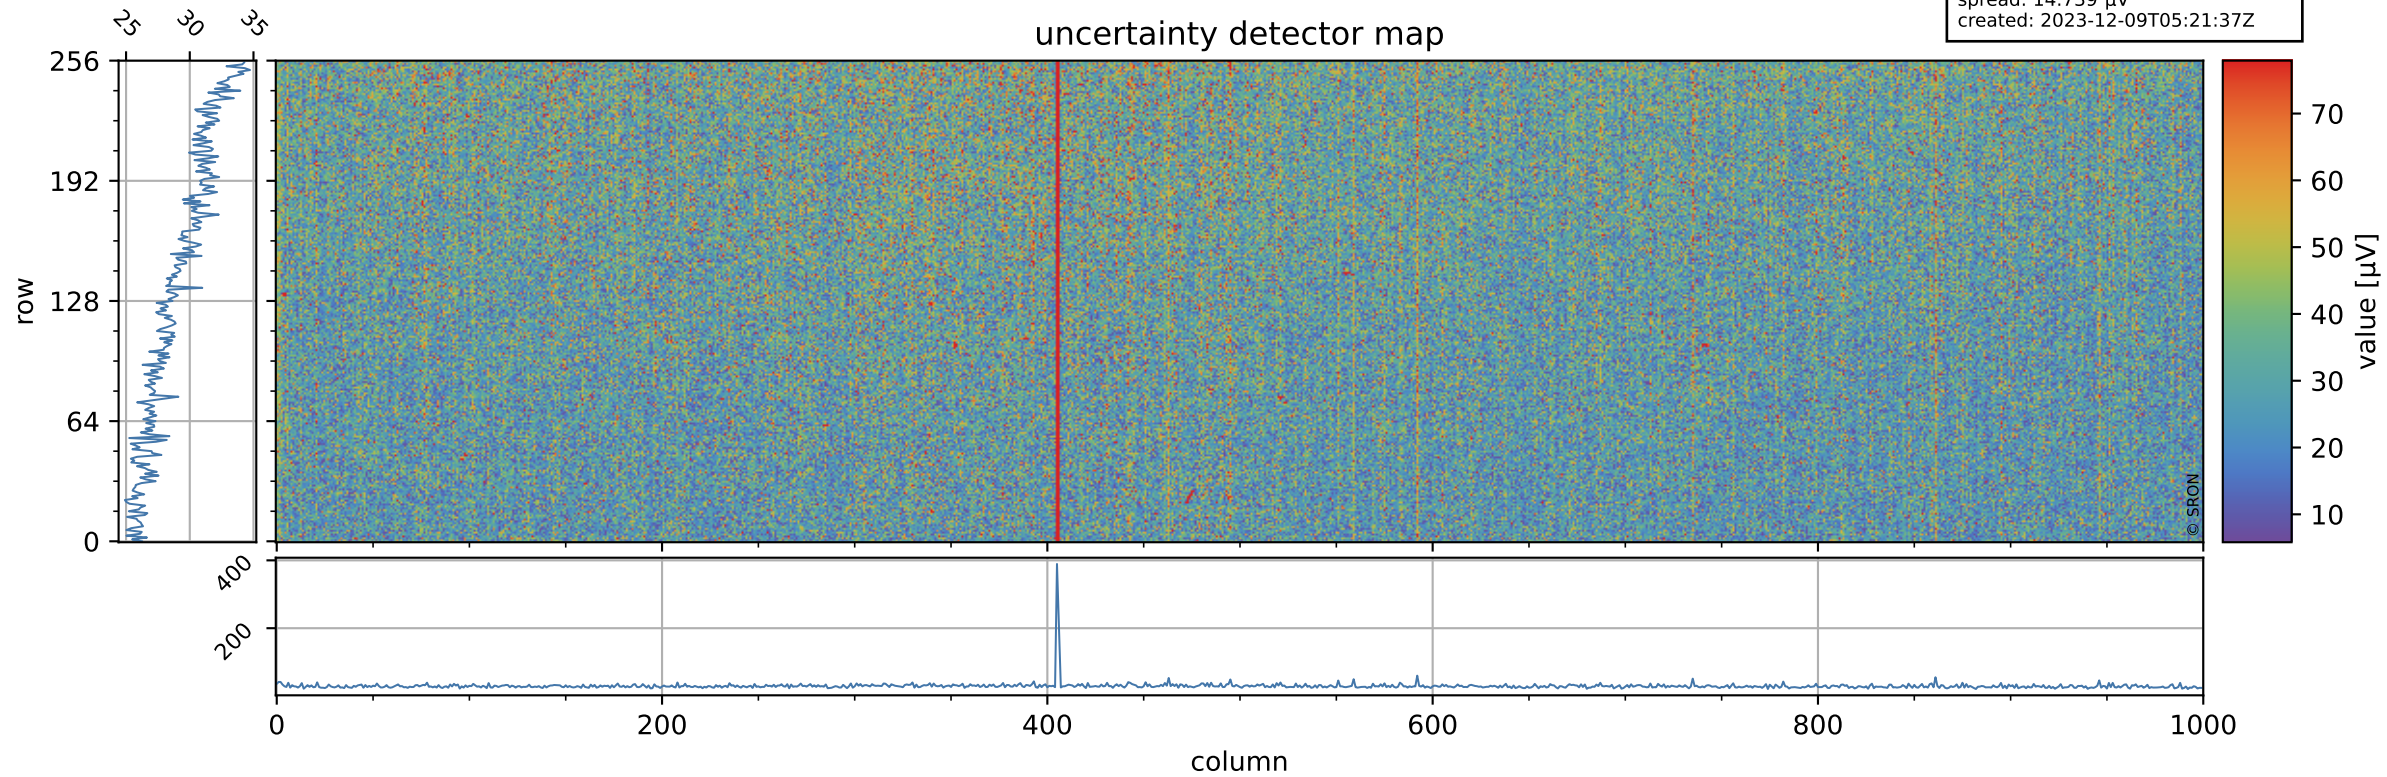

Tropomi SWIR offset (beta nominal)

orbits: 15 in [31867, 31897]
coverage: 2023-12-06 / 2023-12-08
median: 0.52602 V
spread: 0.035917 V
created: 2023-12-09T05:21:37Z

value detector map

Tropomi SWIR offset (beta nominal)

orbits: 15 in [31867, 31897]
coverage: 2023-12-06 / 2023-12-08
median: 29.205 μV
spread: 14.739 μV
created: 2023-12-09T05:21:37Z

Tropomi SWIR offset (beta nominal)

orbits: 15 in [31867, 31897]
coverage: 2023-12-06 / 2023-12-08
median: 0.0048788 mV
spread: 0.41961 mV
created: 2023-12-09T05:21:37Z

value compared with SWIR offset CKD

Tropomi SWIR offset (beta nominal) ground-tracks of Sentinel-5P

orbits: 15 in [31867, 31897]
coverage: 2023-12-06 / 2023-12-08
created: 2023-12-09T05:21:38Z

Tropomi SWIR offset (beta nominal)

orbits: [1867, 31897]
coverage: 2018-02-20 / 2023-12-08
created: 2023-12-09T05:21:38Z

trend of detector median & temperatures