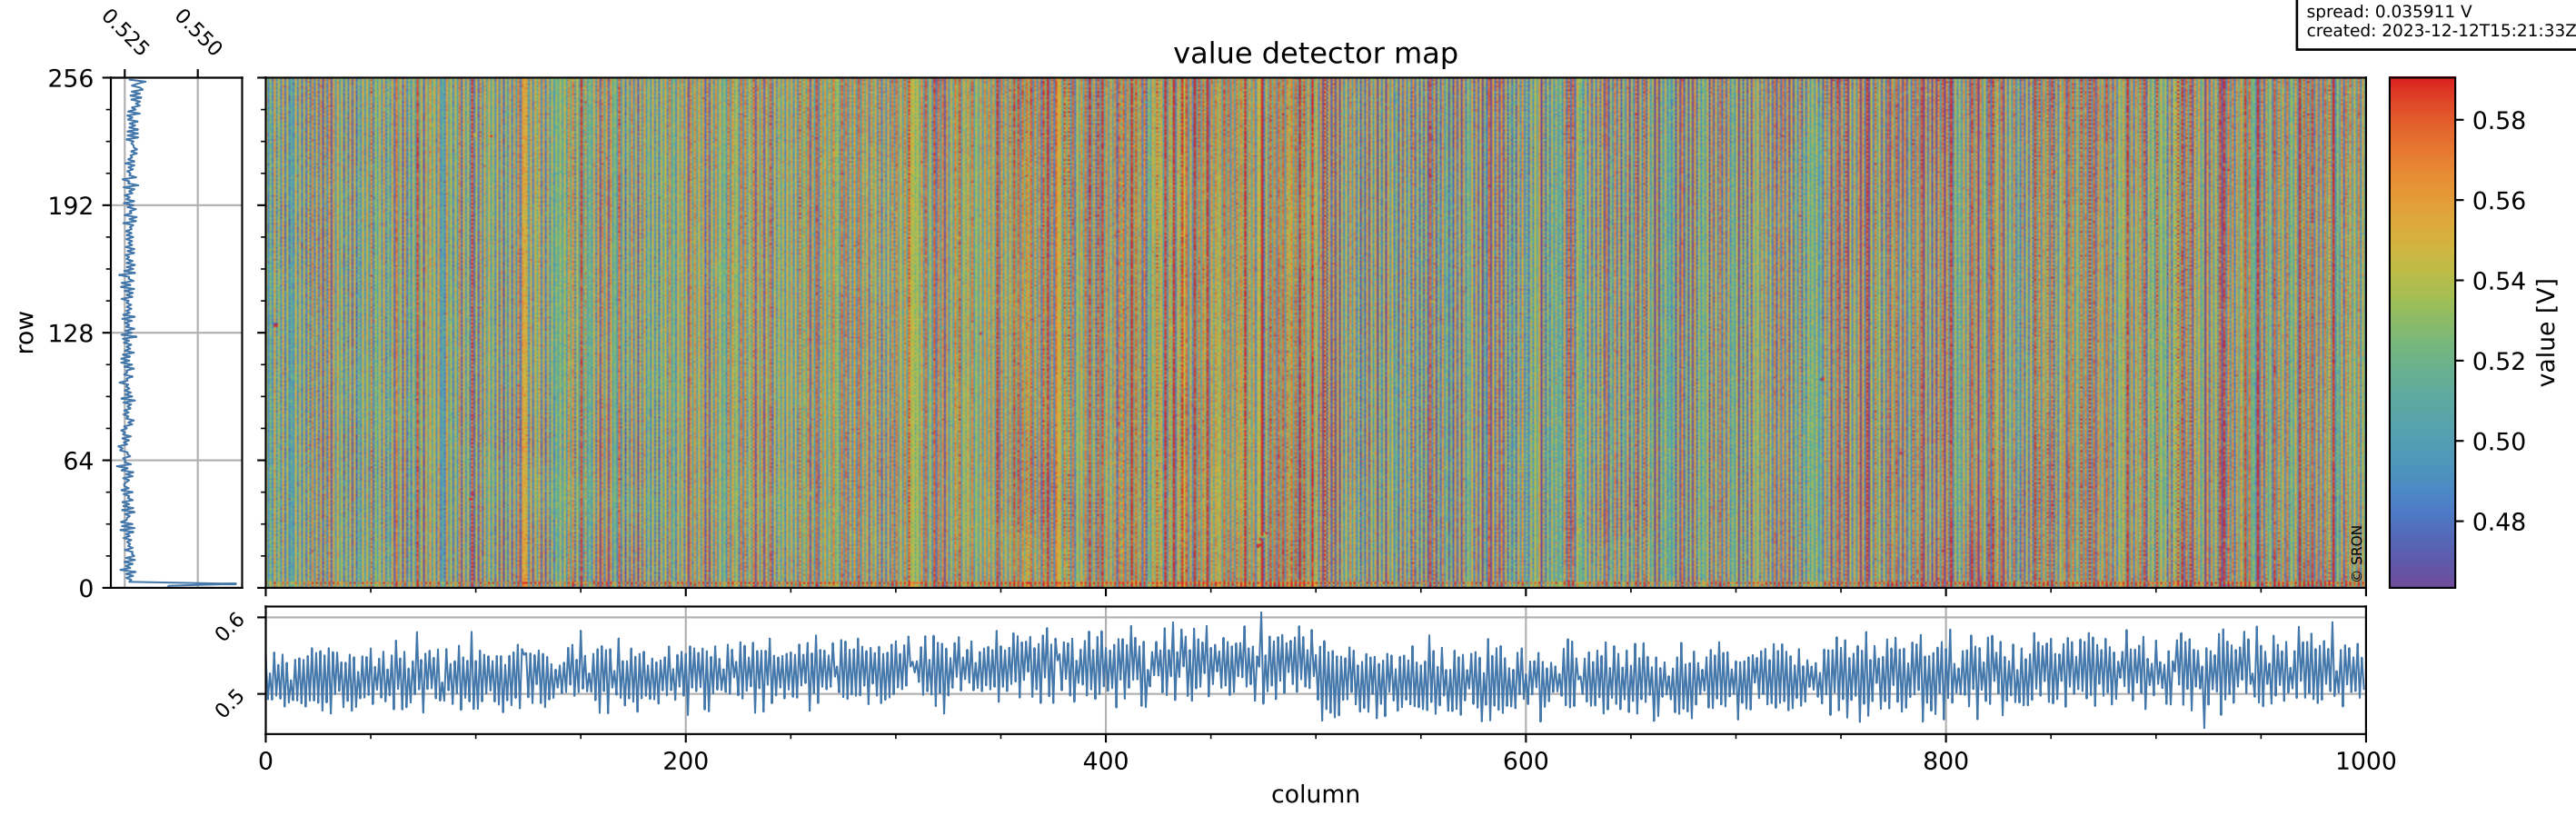

Tropomi SWIR offset (beta nominal)

orbits: 15 in [31897, 31942]
coverage: 2023-12-09 / 2023-12-12
median: 0.52604 V
spread: 0.035911 V
created: 2023-12-12T15:21:33Z

value detector map

Tropomi SWIR offset (beta nominal)

orbits: 15 in [31897, 31942]
coverage: 2023-12-09 / 2023-12-12
median: 28.939 μV
spread: 14.678 μV
created: 2023-12-12T15:21:33Z

uncertainty detector map

Tropomi SWIR offset (beta nominal)

orbits: 15 in [31897, 31942]
coverage: 2023-12-09 / 2023-12-12
median: 0.018875 mV
spread: 0.41977 mV
created: 2023-12-12T15:21:34Z

value compared with SWIR offset CKD

Tropomi SWIR offset (beta nominal)

orbits: 15 in [31897, 31942]
coverage: 2023-12-09 / 2023-12-12
created: 2023-12-12T15:21:34Z

ground-tracks of Sentinel-5P

Tropomi SWIR offset (beta nominal)

orbits: 15 in [31897, 31942]
coverage: 2023-12-09 / 2023-12-12
created: 2023-12-12T15:21:35Z

trend of detector median & temperatures