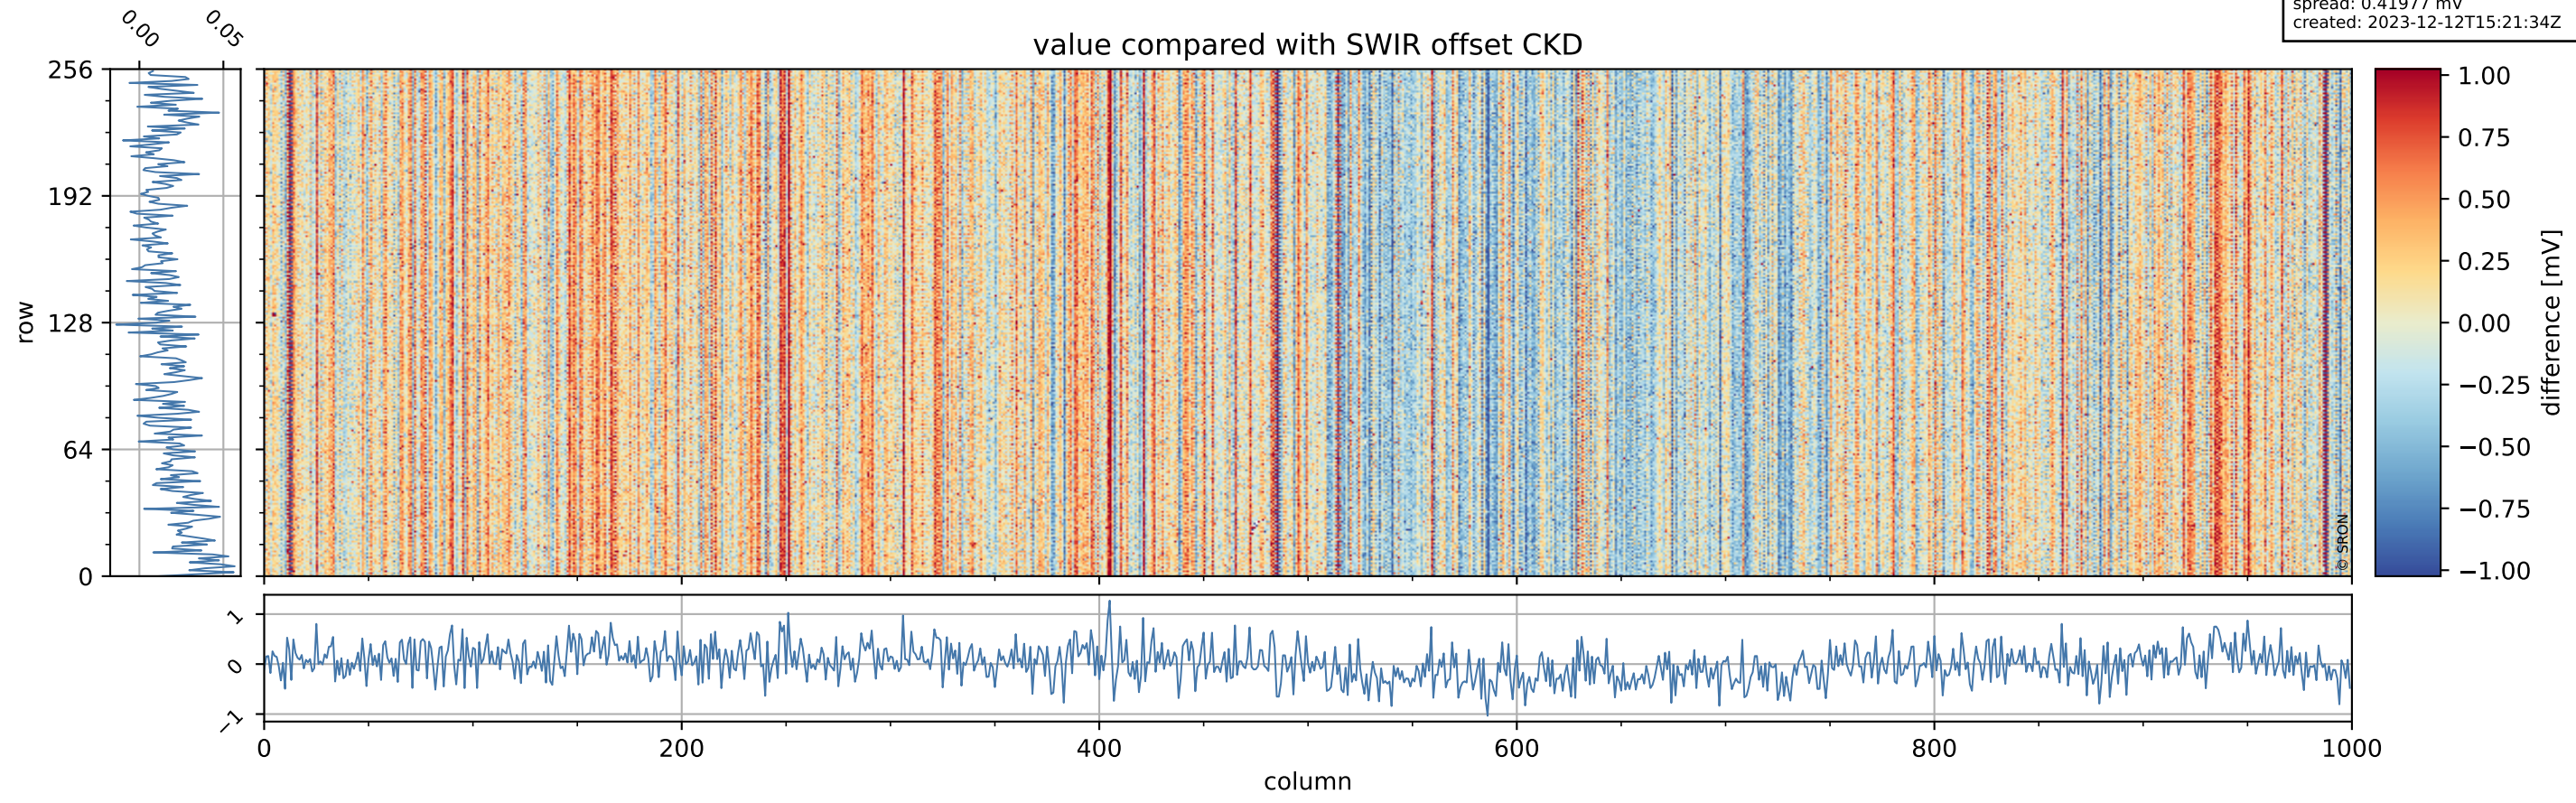

Tropomi SWIR offset (beta nominal)

orbits: 15 in [31897, 31942]
coverage: 2023-12-09 / 2023-12-12
median: 0.52604 V
spread: 0.035911 V
created: 2023-12-12T15:21:33Z

value detector map

Tropomi SWIR offset (beta nominal)

orbits: 15 in [31897, 31942]
coverage: 2023-12-09 / 2023-12-12
median: 28.939 μV
spread: 14.678 μV
created: 2023-12-12T15:21:33Z

uncertainty detector map

Tropomi SWIR offset (beta nominal)

orbits: 15 in [31897, 31942]
coverage: 2023-12-09 / 2023-12-12
median: 0.018875 mV
spread: 0.41977 mV
created: 2023-12-12T15:21:34Z

value compared with SWIR offset CKD

Tropomi SWIR offset (beta nominal)

orbits: 15 in [31897, 31942]
coverage: 2023-12-09 / 2023-12-12
created: 2023-12-12T15:21:34Z

ground-tracks of Sentinel-5P

Tropomi SWIR offset (beta nominal)

orbits: 15 in [31897, 31942]
coverage: 2023-12-09 / 2023-12-12
created: 2023-12-12T15:21:35Z

trend of detector median & temperatures