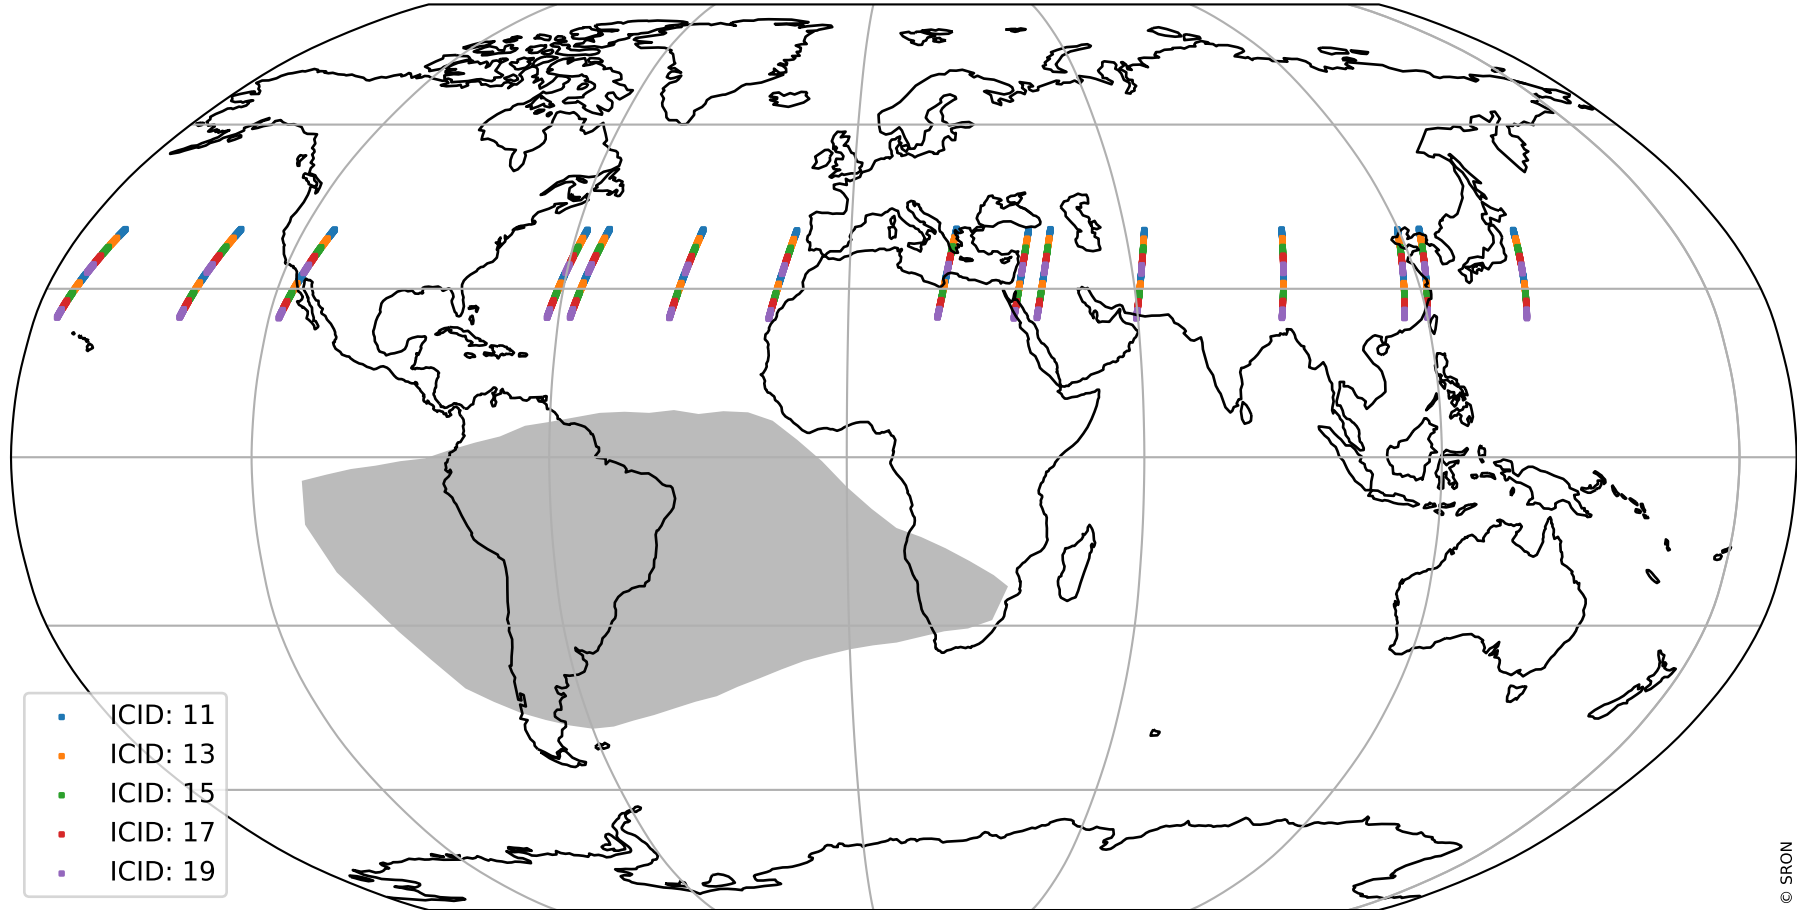

Tropomi SWIR offset (beta nominal)

orbits: 15 in [31897, 31942]
coverage: 2023-12-09 / 2023-12-12
median: 0.52604 V
spread: 0.035911 V
created: 2023-12-12T15:21:33Z

value detector map

Tropomi SWIR offset (beta nominal)

orbits: 15 in [31897, 31942]
coverage: 2023-12-09 / 2023-12-12
median: 28.939 μV
spread: 14.678 μV
created: 2023-12-12T15:21:33Z

uncertainty detector map

Tropomi SWIR offset (beta nominal)

orbits: 15 in [31897, 31942]
coverage: 2023-12-09 / 2023-12-12
median: 0.018875 mV
spread: 0.41977 mV
created: 2023-12-12T15:21:34Z

value compared with SWIR offset CKD

Tropomi SWIR offset (beta nominal)

orbits: 15 in [31897, 31942]
coverage: 2023-12-09 / 2023-12-12
created: 2023-12-12T15:21:34Z

ground-tracks of Sentinel-5P

Tropomi SWIR offset (beta nominal)

orbits: 15 in [31897, 31942]
coverage: 2023-12-09 / 2023-12-12
created: 2023-12-12T15:21:35Z

trend of detector median & temperatures