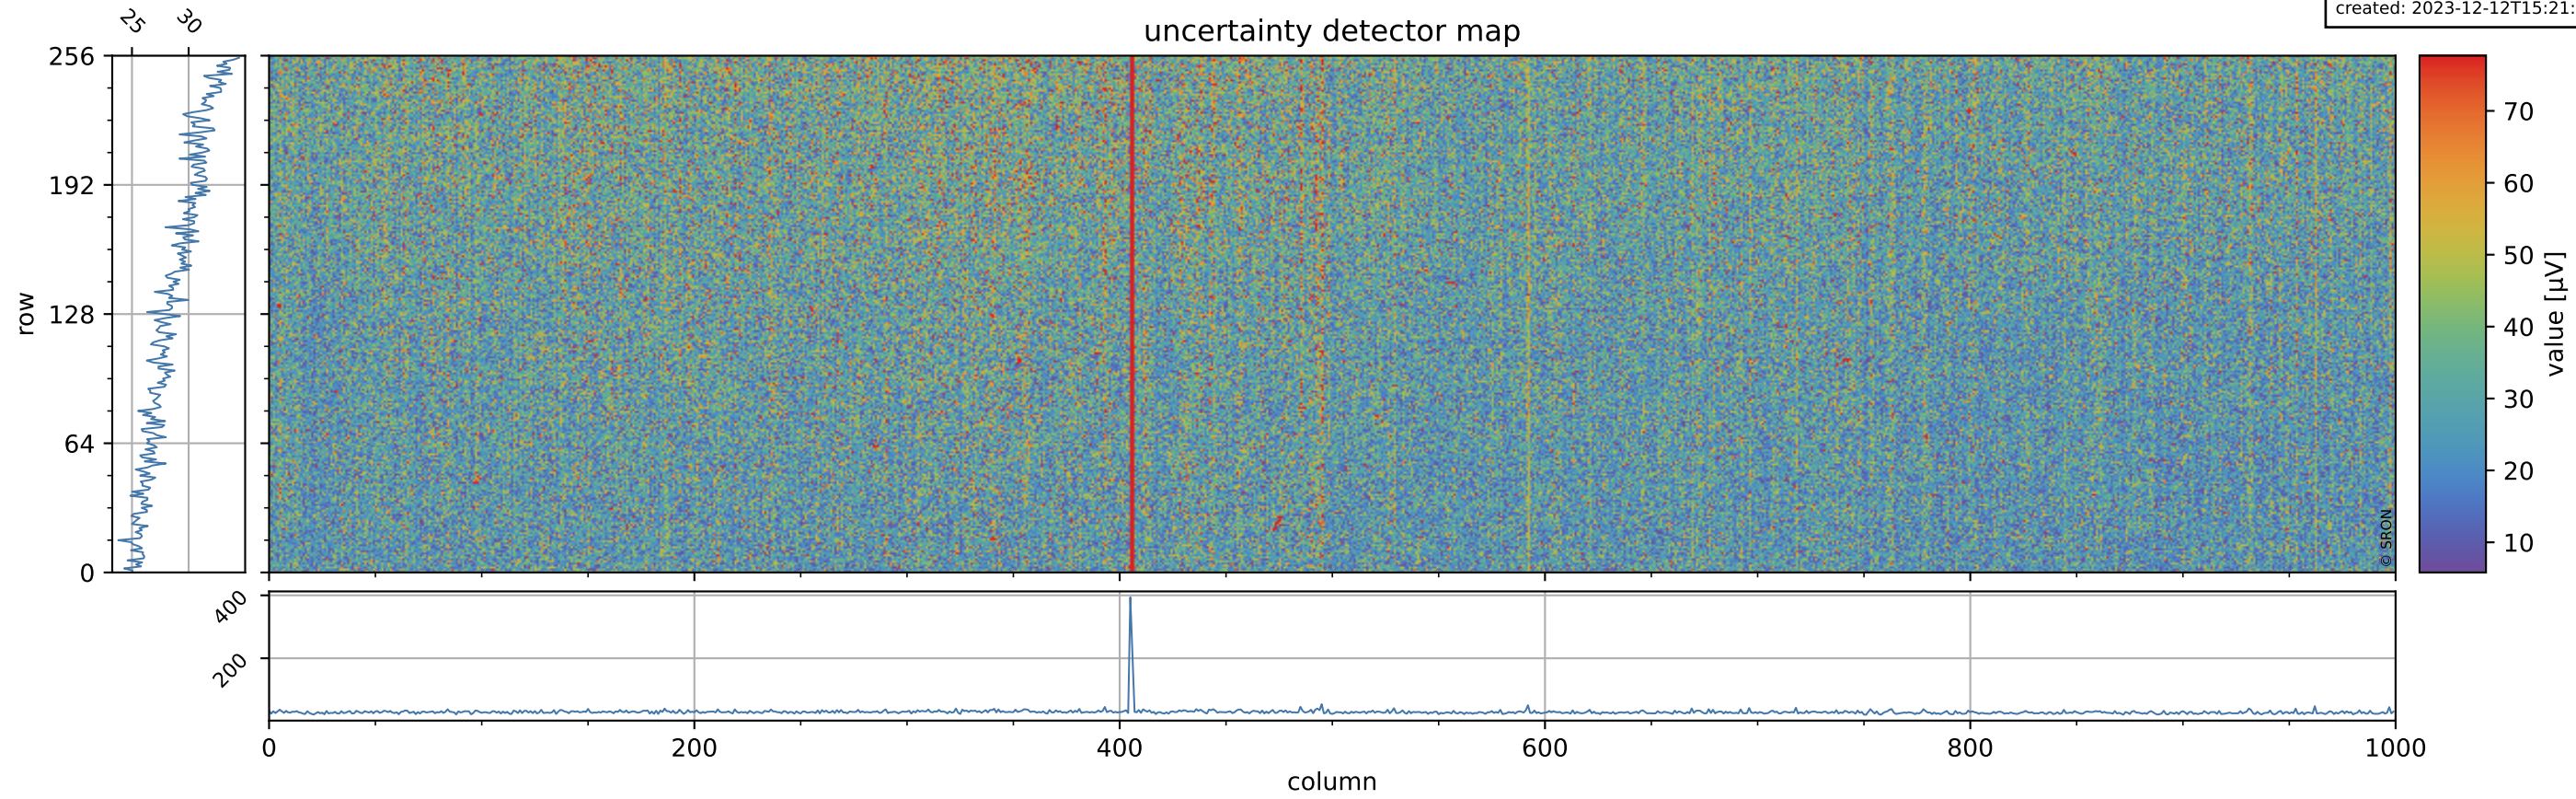

Tropomi SWIR offset (beta nominal)

orbits: 15 in [31897, 31942]
coverage: 2023-12-09 / 2023-12-12
median: 0.52604 V
spread: 0.035911 V
created: 2023-12-12T15:21:33Z

value detector map

Tropomi SWIR offset (beta nominal)

orbits: 15 in [31897, 31942]
coverage: 2023-12-09 / 2023-12-12
median: 28.939 μV
spread: 14.678 μV
created: 2023-12-12T15:21:33Z

uncertainty detector map

Tropomi SWIR offset (beta nominal)

orbits: 15 in [31897, 31942]
coverage: 2023-12-09 / 2023-12-12
median: 0.018875 mV
spread: 0.41977 mV
created: 2023-12-12T15:21:34Z

value compared with SWIR offset CKD

Tropomi SWIR offset (beta nominal)

orbits: 15 in [31897, 31942]
coverage: 2023-12-09 / 2023-12-12
created: 2023-12-12T15:21:34Z

ground-tracks of Sentinel-5P

Tropomi SWIR offset (beta nominal)

orbits: 15 in [31897, 31942]
coverage: 2023-12-09 / 2023-12-12
created: 2023-12-12T15:21:35Z

trend of detector median & temperatures