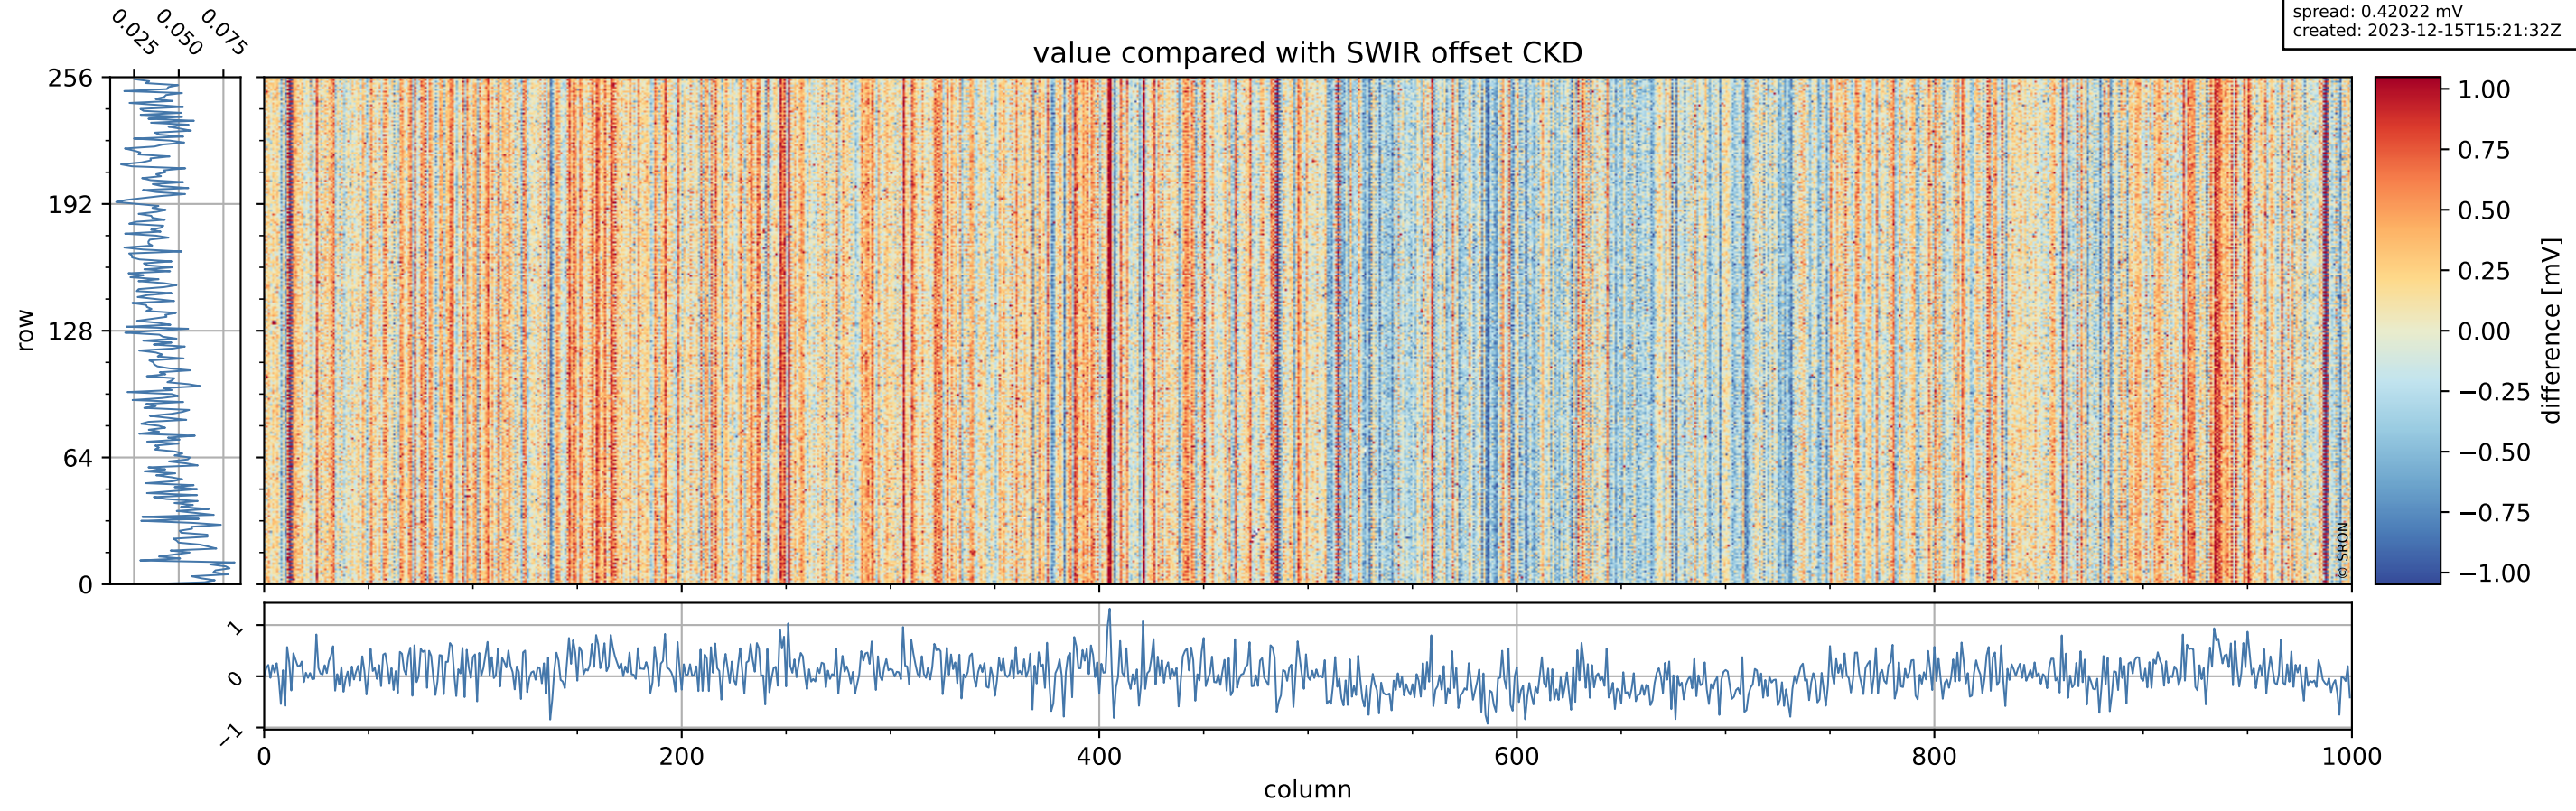

Tropomi SWIR offset (beta nominal)

orbits: 17 in [31942, 31987]
coverage: 2023-12-13 / 2023-12-15
median: 0.52605 V
spread: 0.035912 V
created: 2023-12-15T15:21:31Z

value detector map

Tropomi SWIR offset (beta nominal)

orbits: 17 in [31942, 31987]
coverage: 2023-12-13 / 2023-12-15
median: 28.273 μV
spread: 14.259 μV
created: 2023-12-15T15:21:32Z

uncertainty detector map

Tropomi SWIR offset (beta nominal)

orbits: 17 in [31942, 31987]
coverage: 2023-12-13 / 2023-12-15
median: 0.042574 mV
spread: 0.42022 mV
created: 2023-12-15T15:21:32Z

value compared with SWIR offset CKD

Tropomi SWIR offset (beta nominal)

orbits: 17 in [31942, 31987]
coverage: 2023-12-13 / 2023-12-15
created: 2023-12-15T15:21:32Z

ground-tracks of Sentinel-5P

Tropomi SWIR offset (beta nominal)

orbits: 17 in [31942, 31987]
coverage: 2023-12-13 / 2023-12-15
created: 2023-12-15T15:21:35Z

trend of detector median & temperatures