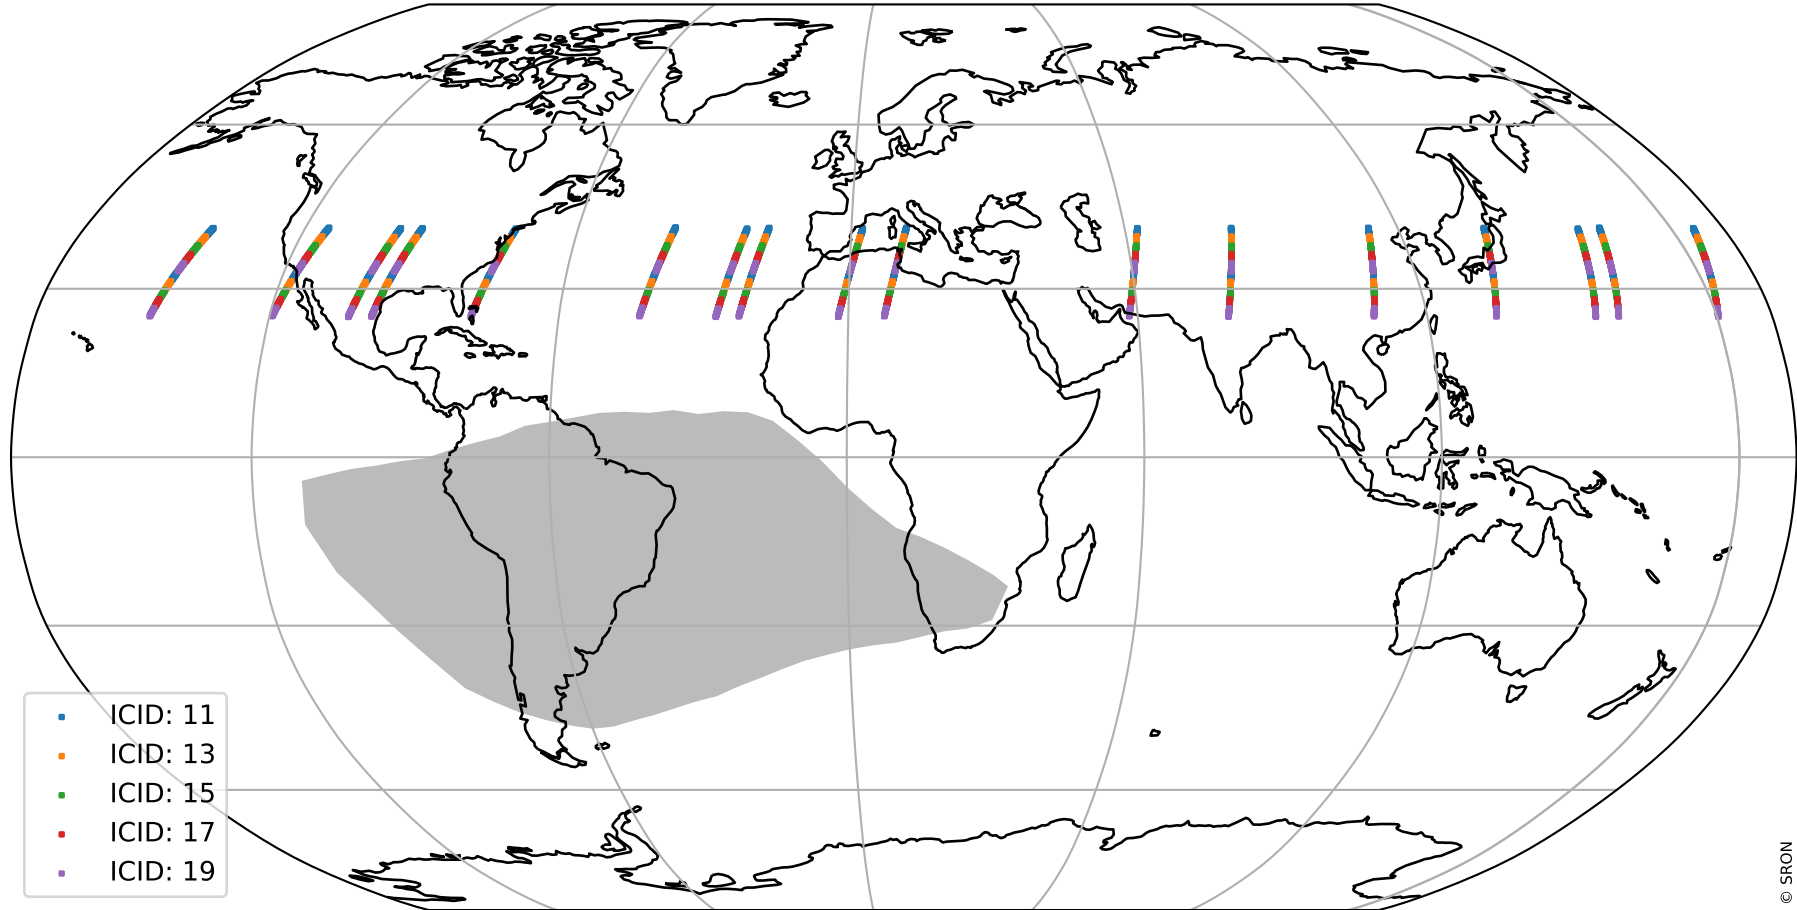

Tropomi SWIR offset (beta nominal)

orbits: 17 in [31942, 31987]
coverage: 2023-12-13 / 2023-12-15
median: 0.52605 V
spread: 0.035912 V
created: 2023-12-15T15:21:31Z

value detector map

Tropomi SWIR offset (beta nominal)

orbits: 17 in [31942, 31987]
coverage: 2023-12-13 / 2023-12-15
median: 28.273 μV
spread: 14.259 μV
created: 2023-12-15T15:21:32Z

uncertainty detector map

Tropomi SWIR offset (beta nominal)

orbits: 17 in [31942, 31987]
coverage: 2023-12-13 / 2023-12-15
median: 0.042574 mV
spread: 0.42022 mV
created: 2023-12-15T15:21:32Z

value compared with SWIR offset CKD

Tropomi SWIR offset (beta nominal)

orbits: 17 in [31942, 31987]
coverage: 2023-12-13 / 2023-12-15
created: 2023-12-15T15:21:32Z

ground-tracks of Sentinel-5P

Tropomi SWIR offset (beta nominal)

orbits: 17 in [31942, 31987]
coverage: 2023-12-13 / 2023-12-15
created: 2023-12-15T15:21:35Z

trend of detector median & temperatures