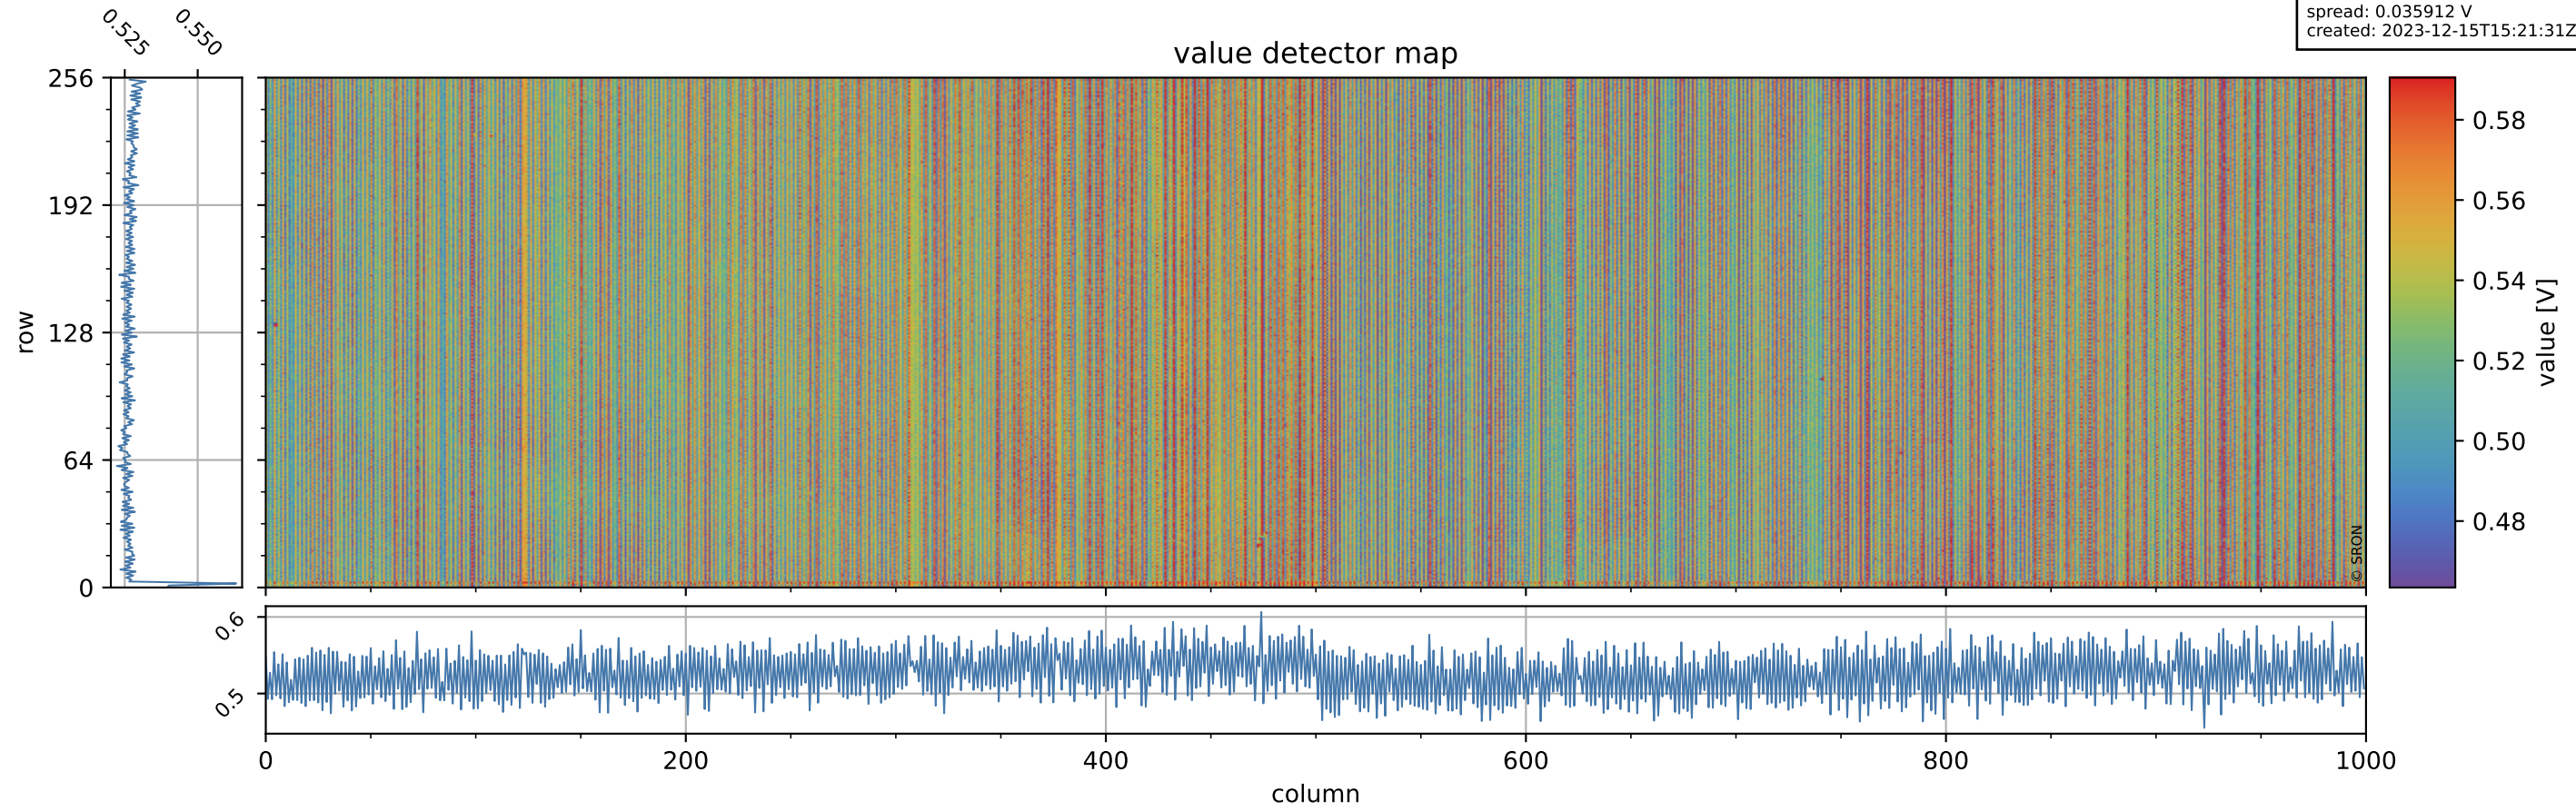

Tropomi SWIR offset (beta nominal)

orbits: 17 in [31942, 31987]
coverage: 2023-12-13 / 2023-12-15
median: 0.52605 V
spread: 0.035912 V
created: 2023-12-15T15:21:31Z

value detector map

Tropomi SWIR offset (beta nominal)

orbits: 17 in [31942, 31987]
coverage: 2023-12-13 / 2023-12-15
median: 28.273 μV
spread: 14.259 μV
created: 2023-12-15T15:21:32Z

uncertainty detector map

Tropomi SWIR offset (beta nominal)

orbits: 17 in [31942, 31987]
coverage: 2023-12-13 / 2023-12-15
median: 0.042574 mV
spread: 0.42022 mV
created: 2023-12-15T15:21:32Z

value compared with SWIR offset CKD

Tropomi SWIR offset (beta nominal)

orbits: 17 in [31942, 31987]
coverage: 2023-12-13 / 2023-12-15
created: 2023-12-15T15:21:32Z

ground-tracks of Sentinel-5P

Tropomi SWIR offset (beta nominal)

orbits: 17 in [31942, 31987]
coverage: 2023-12-13 / 2023-12-15
created: 2023-12-15T15:21:35Z

trend of detector median & temperatures