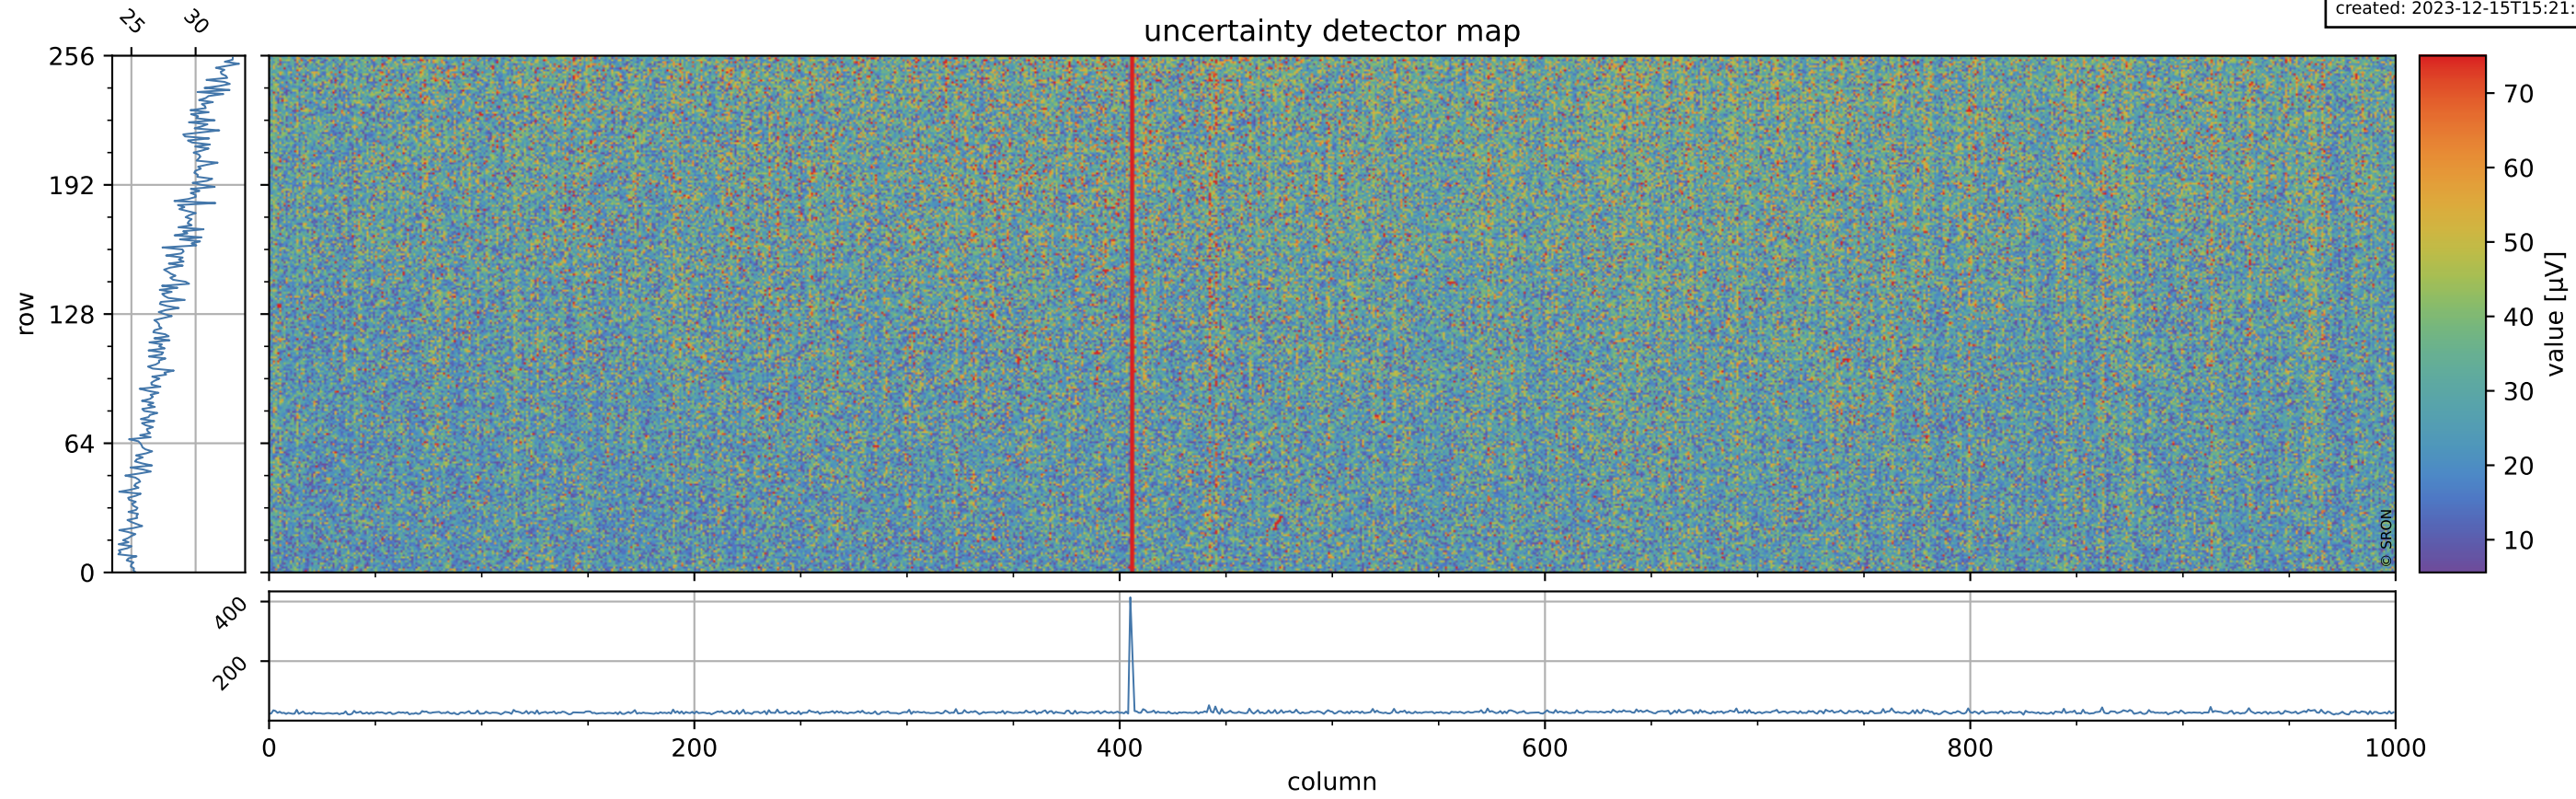

Tropomi SWIR offset (beta nominal)

orbits: 17 in [31942, 31987]
coverage: 2023-12-13 / 2023-12-15
median: 0.52605 V
spread: 0.035912 V
created: 2023-12-15T15:21:31Z

value detector map

Tropomi SWIR offset (beta nominal)

orbits: 17 in [31942, 31987]
coverage: 2023-12-13 / 2023-12-15
median: 28.273 μV
spread: 14.259 μV
created: 2023-12-15T15:21:32Z

uncertainty detector map

Tropomi SWIR offset (beta nominal)

orbits: 17 in [31942, 31987]
coverage: 2023-12-13 / 2023-12-15
median: 0.042574 mV
spread: 0.42022 mV
created: 2023-12-15T15:21:32Z

value compared with SWIR offset CKD

Tropomi SWIR offset (beta nominal)

orbits: 17 in [31942, 31987]
coverage: 2023-12-13 / 2023-12-15
created: 2023-12-15T15:21:32Z

ground-tracks of Sentinel-5P

Tropomi SWIR offset (beta nominal)

orbits: 17 in [31942, 31987]
coverage: 2023-12-13 / 2023-12-15
created: 2023-12-15T15:21:35Z

trend of detector median & temperatures