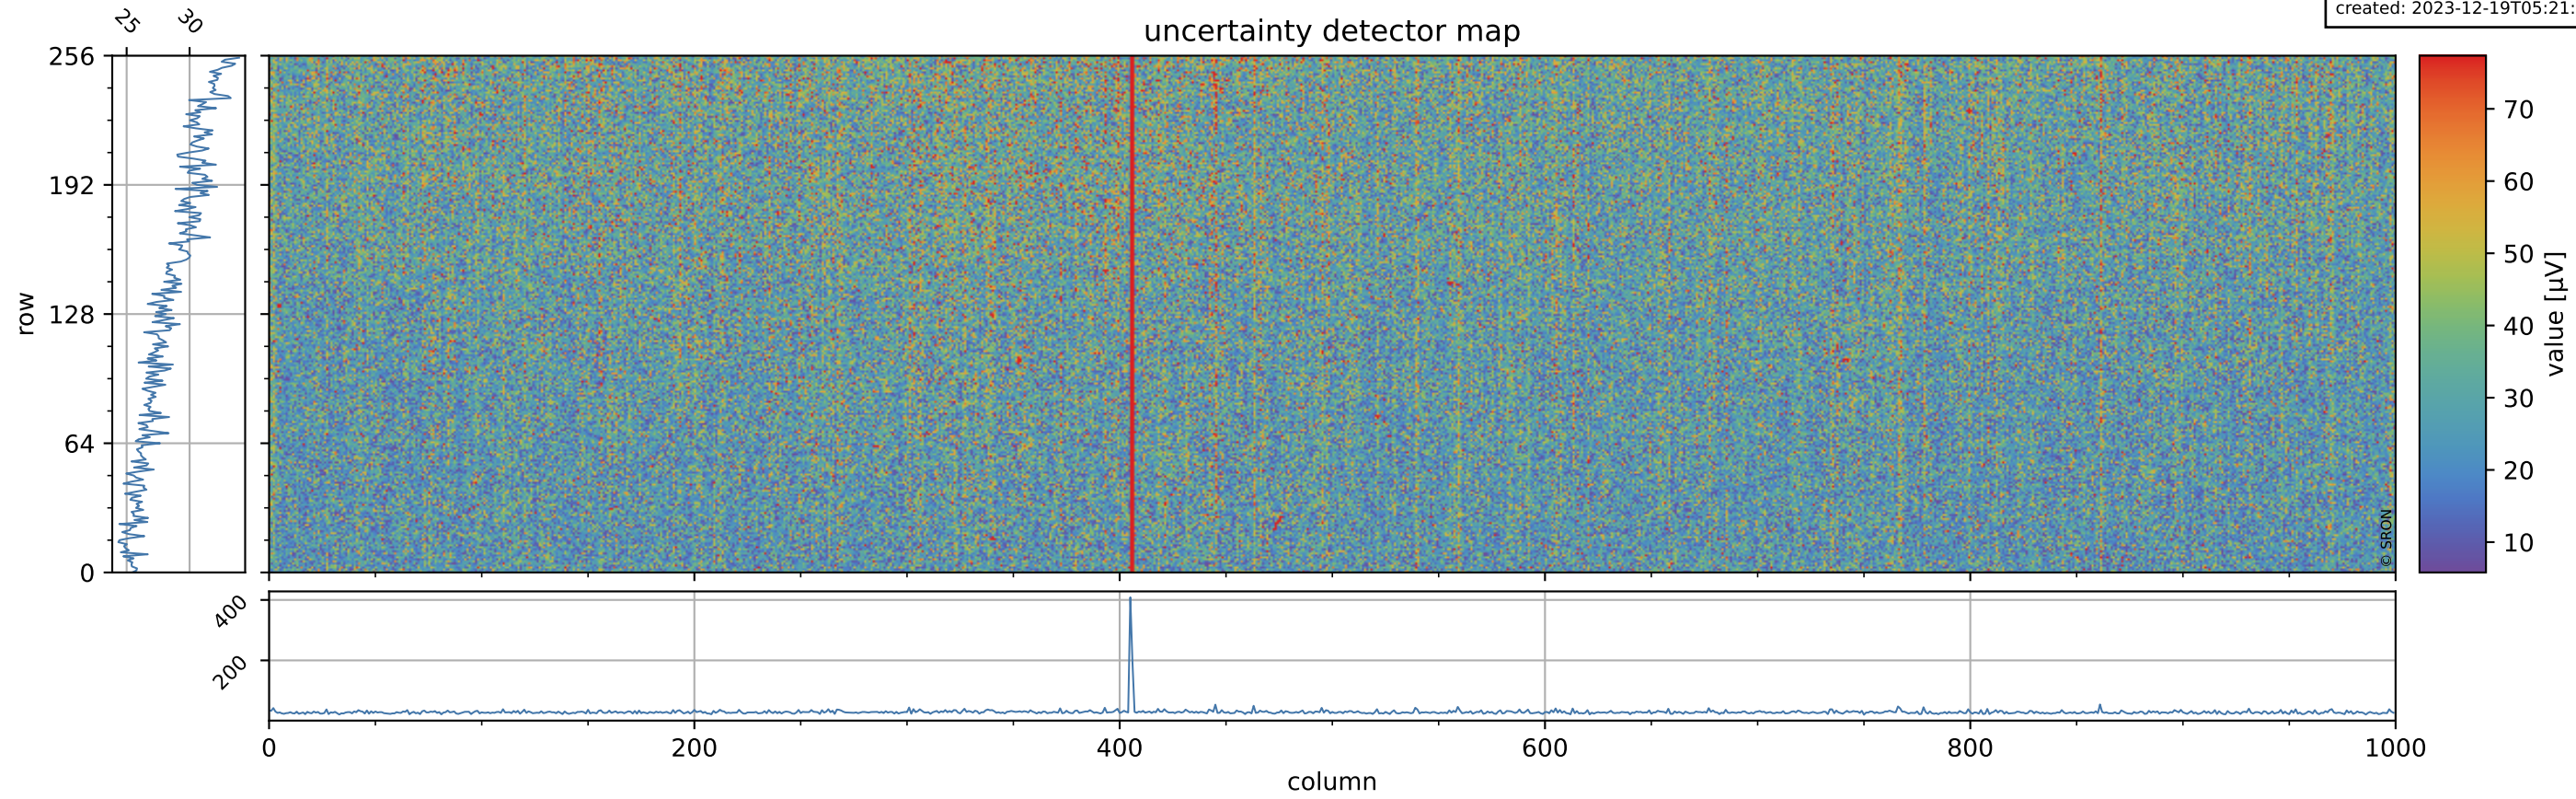

Tropomi SWIR offset (beta nominal)

orbits: 16 in [31987, 32032]
coverage: 2023-12-16 / 2023-12-18
median: 0.52605 V
spread: 0.035915 V
created: 2023-12-19T05:21:29Z

value detector map

Tropomi SWIR offset (beta nominal)

orbits: 16 in [31987, 32032]
coverage: 2023-12-16 / 2023-12-18
median: 28.713 μV
spread: 14.567 μV
created: 2023-12-19T05:21:29Z

uncertainty detector map

Tropomi SWIR offset (beta nominal)

orbits: 16 in [31987, 32032]
coverage: 2023-12-16 / 2023-12-18
median: 0.036841 mV
spread: 0.4216 mV
created: 2023-12-19T05:21:30Z

value compared with SWIR offset CKD

Tropomi SWIR offset (beta nominal)

orbits: 16 in [31987, 32032]
coverage: 2023-12-16 / 2023-12-18
created: 2023-12-19T05:21:30Z

ground-tracks of Sentinel-5P

Tropomi SWIR offset (beta nominal)

orbits: 16 in [31987, 32032]
coverage: 2023-12-16 / 2023-12-18
created: 2023-12-19T05:21:31Z

trend of detector median & temperatures