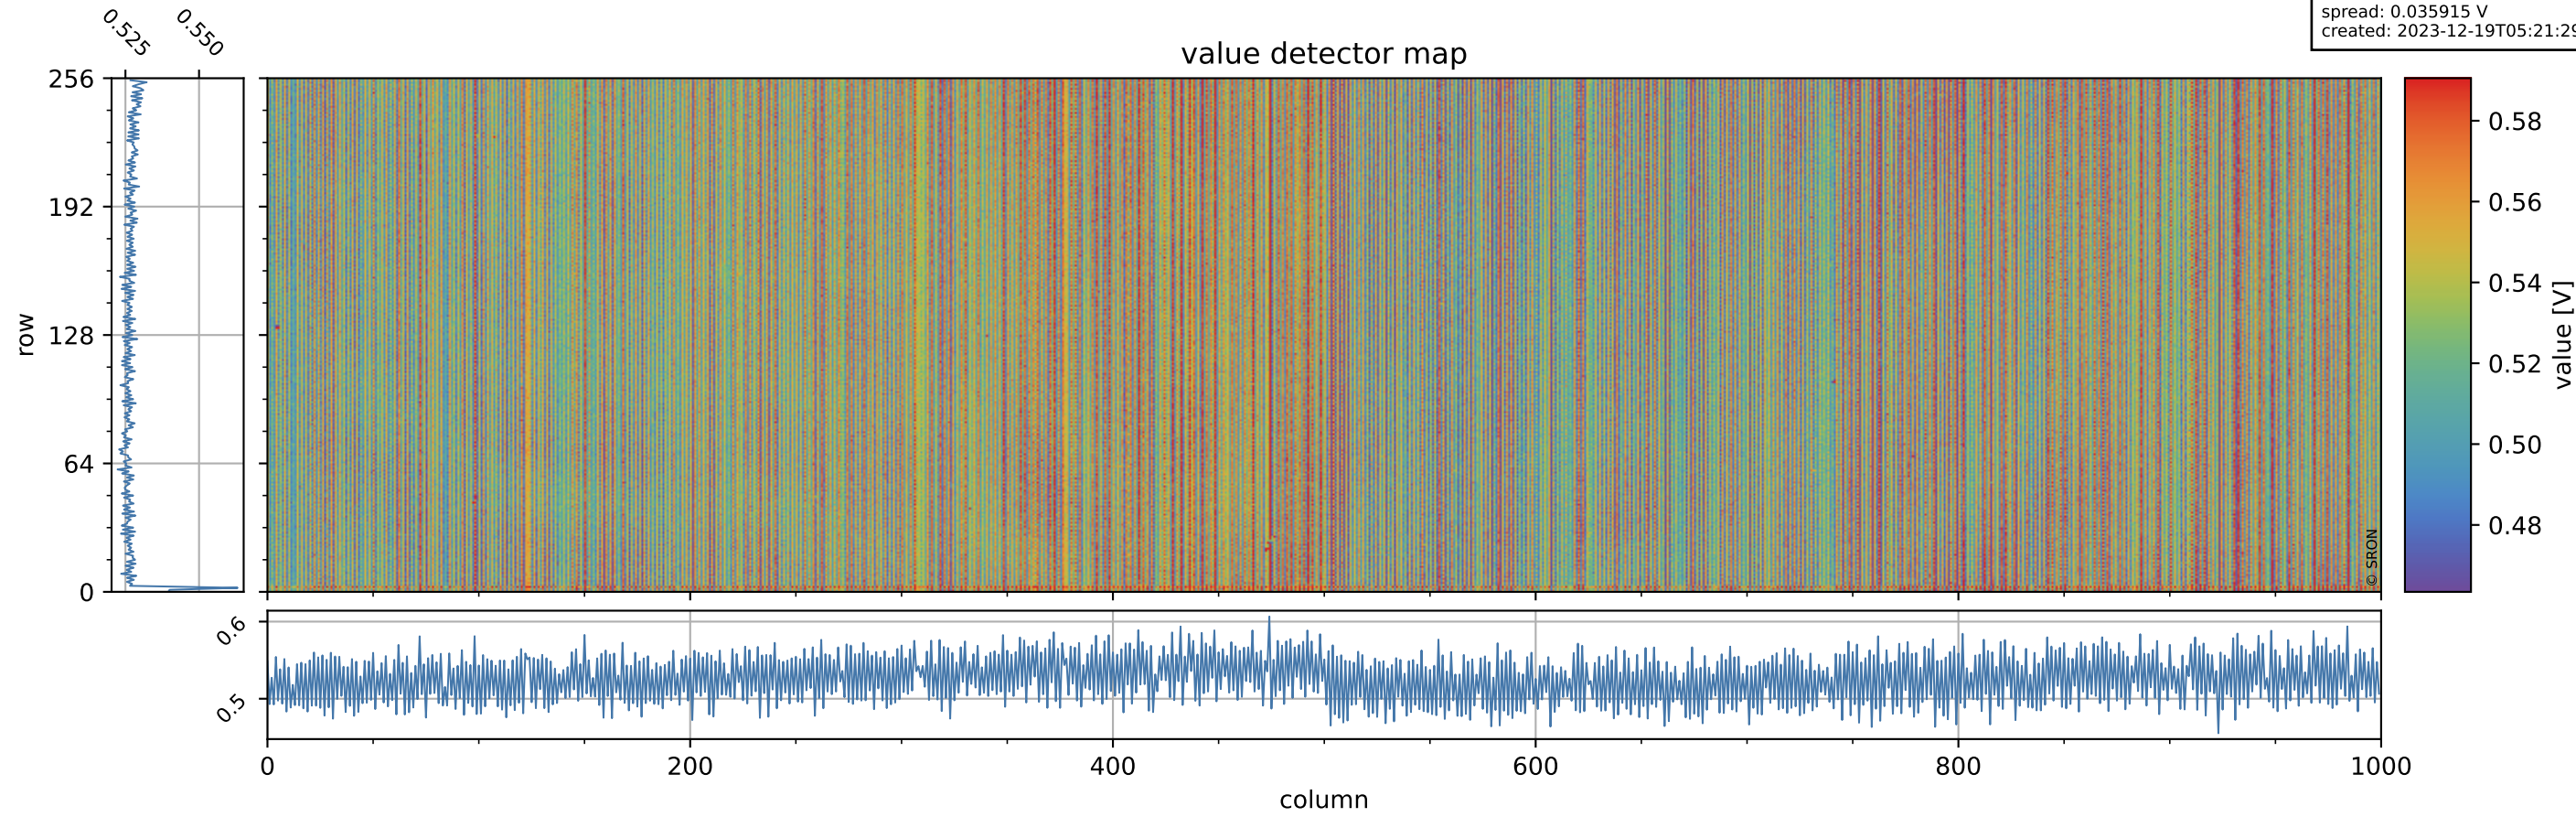

Tropomi SWIR offset (beta nominal)

orbits: 16 in [31987, 32032]
coverage: 2023-12-16 / 2023-12-18
median: 0.52605 V
spread: 0.035915 V
created: 2023-12-19T05:21:29Z

value detector map

Tropomi SWIR offset (beta nominal)

orbits: 16 in [31987, 32032]
coverage: 2023-12-16 / 2023-12-18
median: 28.713 μV
spread: 14.567 μV
created: 2023-12-19T05:21:29Z

uncertainty detector map

Tropomi SWIR offset (beta nominal)

orbits: 16 in [31987, 32032]
coverage: 2023-12-16 / 2023-12-18
median: 0.036841 mV
spread: 0.4216 mV
created: 2023-12-19T05:21:30Z

value compared with SWIR offset CKD

Tropomi SWIR offset (beta nominal)

orbits: 16 in [31987, 32032]
coverage: 2023-12-16 / 2023-12-18
created: 2023-12-19T05:21:30Z

ground-tracks of Sentinel-5P

Tropomi SWIR offset (beta nominal)

orbits: 16 in [31987, 32032]
coverage: 2023-12-16 / 2023-12-18
created: 2023-12-19T05:21:31Z

trend of detector median & temperatures