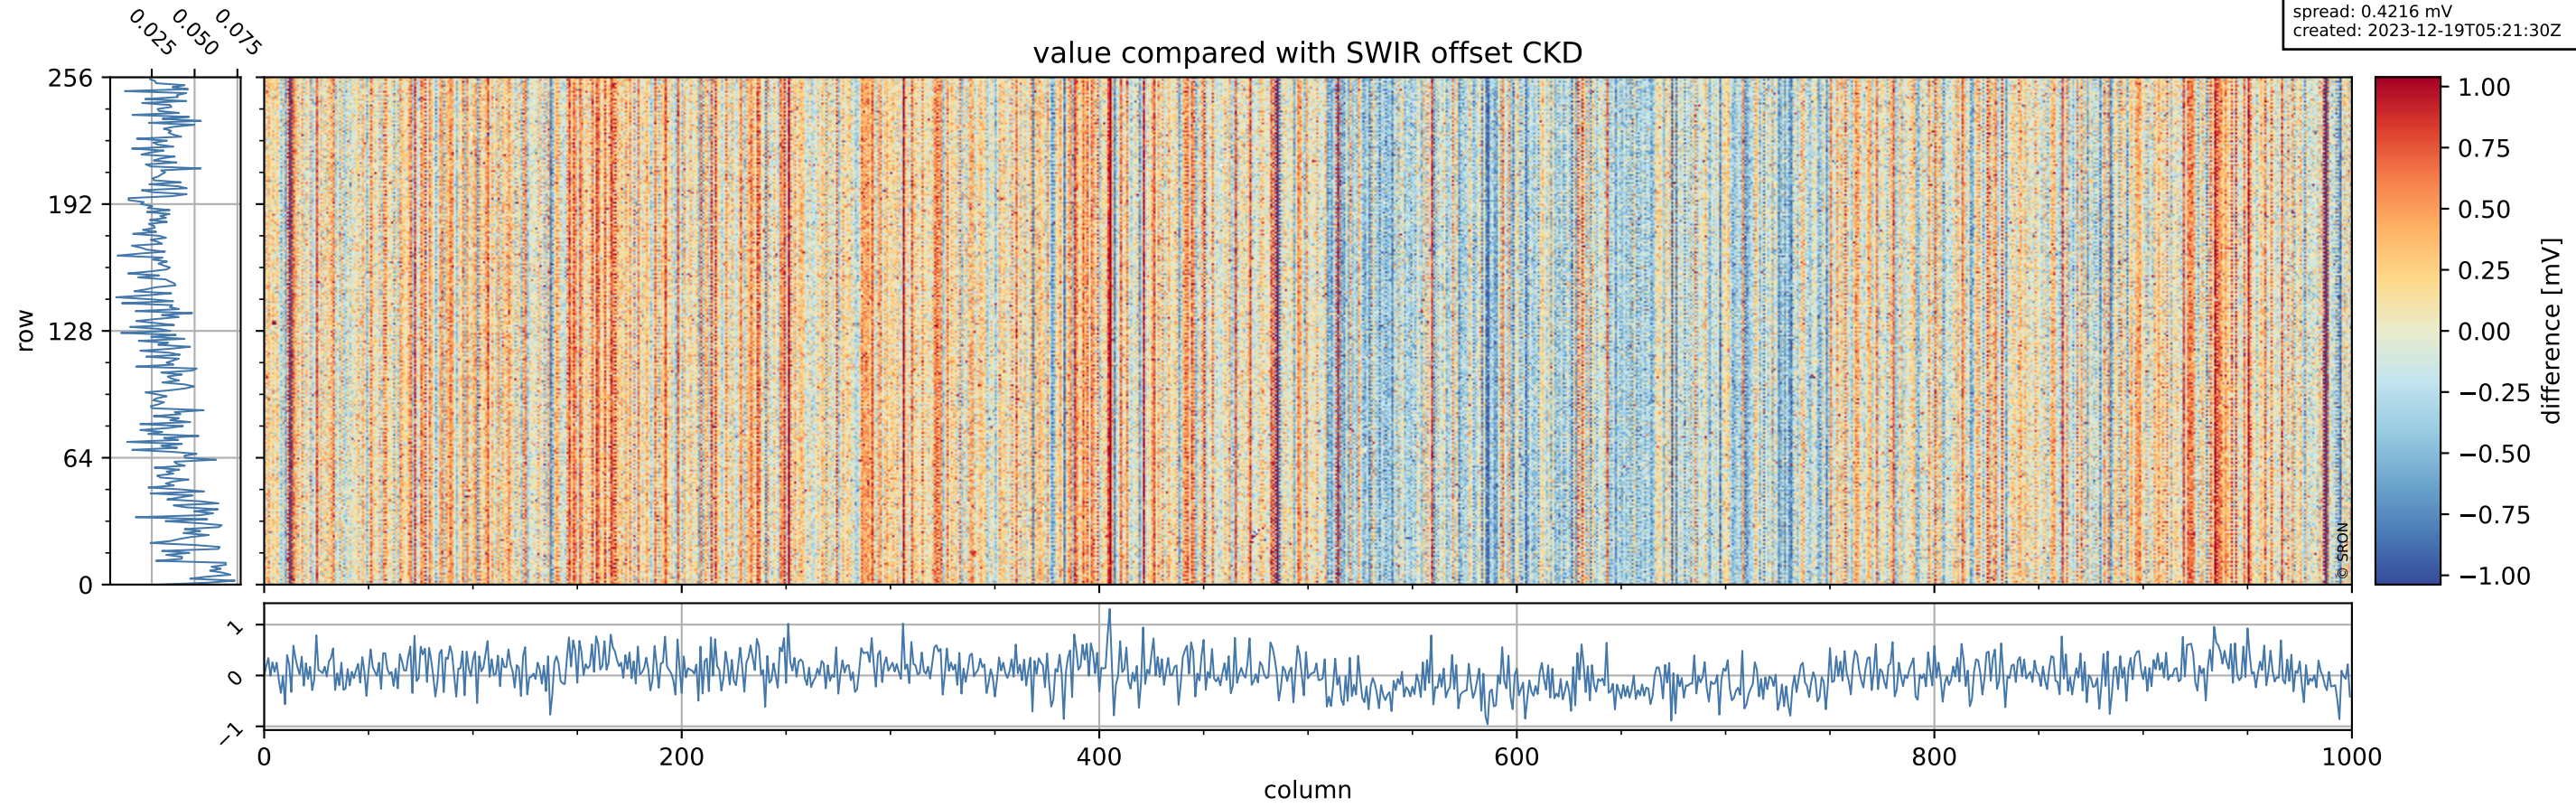

Tropomi SWIR offset (beta nominal)

orbits: 16 in [31987, 32032]
coverage: 2023-12-16 / 2023-12-18
median: 0.52605 V
spread: 0.035915 V
created: 2023-12-19T05:21:29Z

value detector map

Tropomi SWIR offset (beta nominal)

orbits: 16 in [31987, 32032]
coverage: 2023-12-16 / 2023-12-18
median: 28.713 μV
spread: 14.567 μV
created: 2023-12-19T05:21:29Z

uncertainty detector map

Tropomi SWIR offset (beta nominal)

orbits: 16 in [31987, 32032]
coverage: 2023-12-16 / 2023-12-18
median: 0.036841 mV
spread: 0.4216 mV
created: 2023-12-19T05:21:30Z

value compared with SWIR offset CKD

Tropomi SWIR offset (beta nominal)

orbits: 16 in [31987, 32032]
coverage: 2023-12-16 / 2023-12-18
created: 2023-12-19T05:21:30Z

ground-tracks of Sentinel-5P

Tropomi SWIR offset (beta nominal)

orbits: 16 in [31987, 32032]
coverage: 2023-12-16 / 2023-12-18
created: 2023-12-19T05:21:31Z

trend of detector median & temperatures