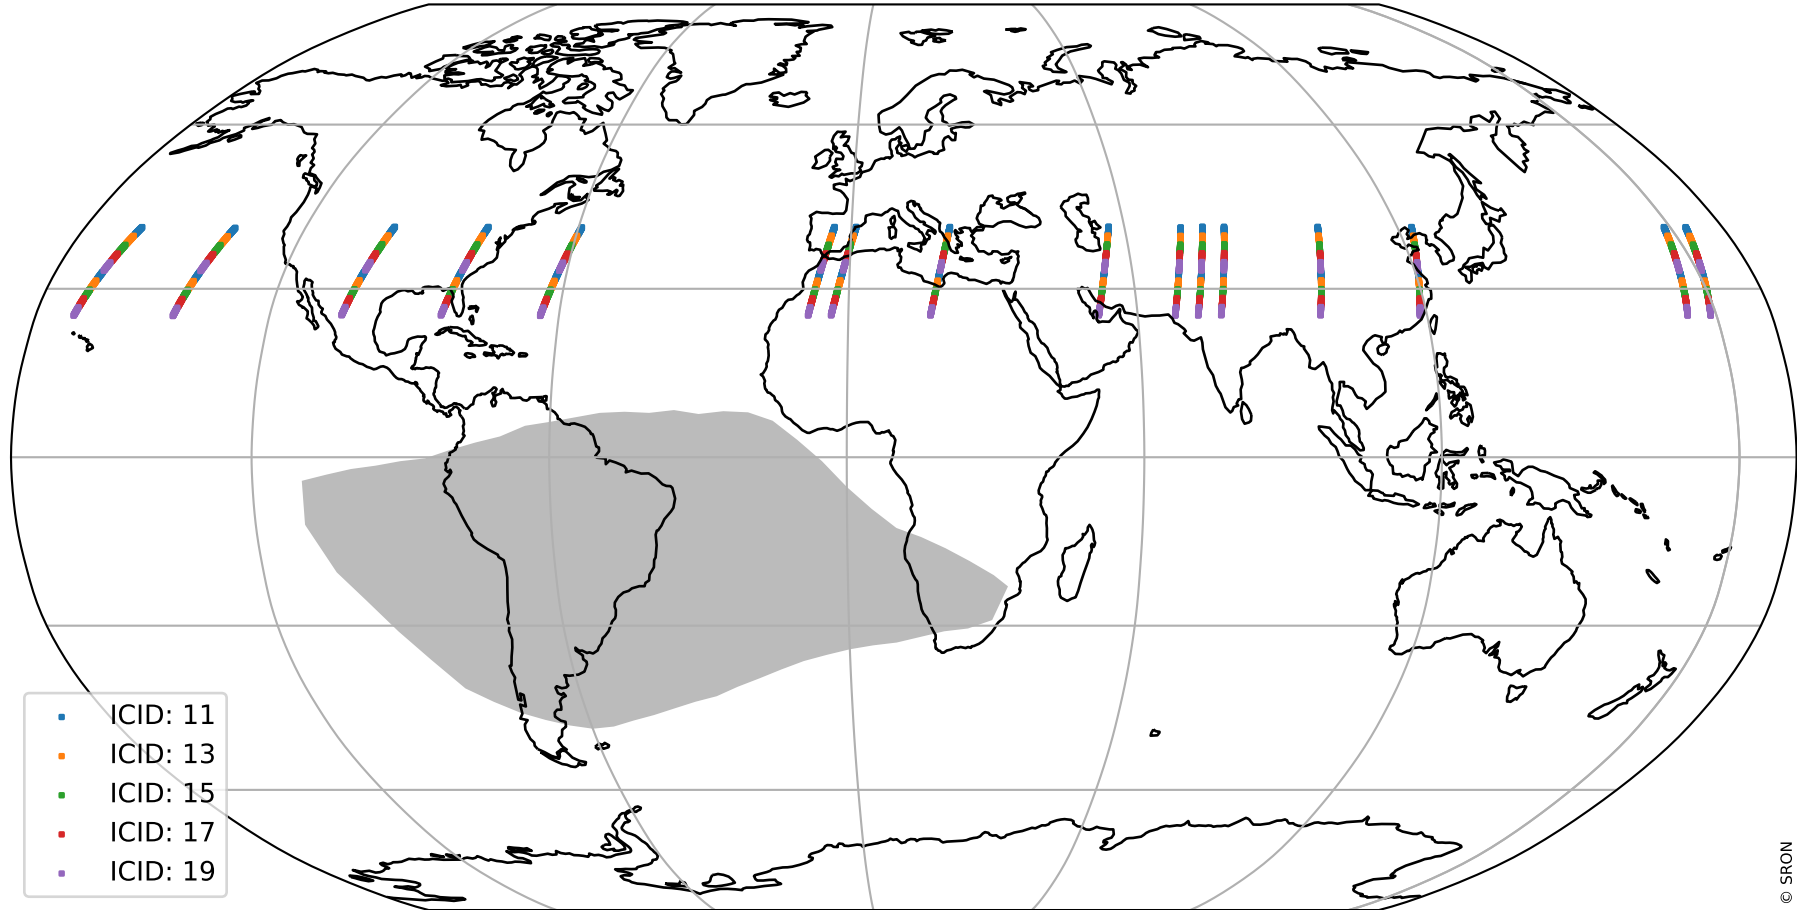

Tropomi SWIR offset (beta nominal)

orbits: 16 in [31987, 32032]
coverage: 2023-12-16 / 2023-12-18
median: 0.52605 V
spread: 0.035915 V
created: 2023-12-19T05:21:29Z

value detector map

Tropomi SWIR offset (beta nominal)

orbits: 16 in [31987, 32032]
coverage: 2023-12-16 / 2023-12-18
median: 28.713 μV
spread: 14.567 μV
created: 2023-12-19T05:21:29Z

uncertainty detector map

Tropomi SWIR offset (beta nominal)

orbits: 16 in [31987, 32032]
coverage: 2023-12-16 / 2023-12-18
median: 0.036841 mV
spread: 0.4216 mV
created: 2023-12-19T05:21:30Z

value compared with SWIR offset CKD

Tropomi SWIR offset (beta nominal)

orbits: 16 in [31987, 32032]
coverage: 2023-12-16 / 2023-12-18
created: 2023-12-19T05:21:30Z

ground-tracks of Sentinel-5P

Tropomi SWIR offset (beta nominal)

orbits: 16 in [31987, 32032]
coverage: 2023-12-16 / 2023-12-18
created: 2023-12-19T05:21:31Z

trend of detector median & temperatures