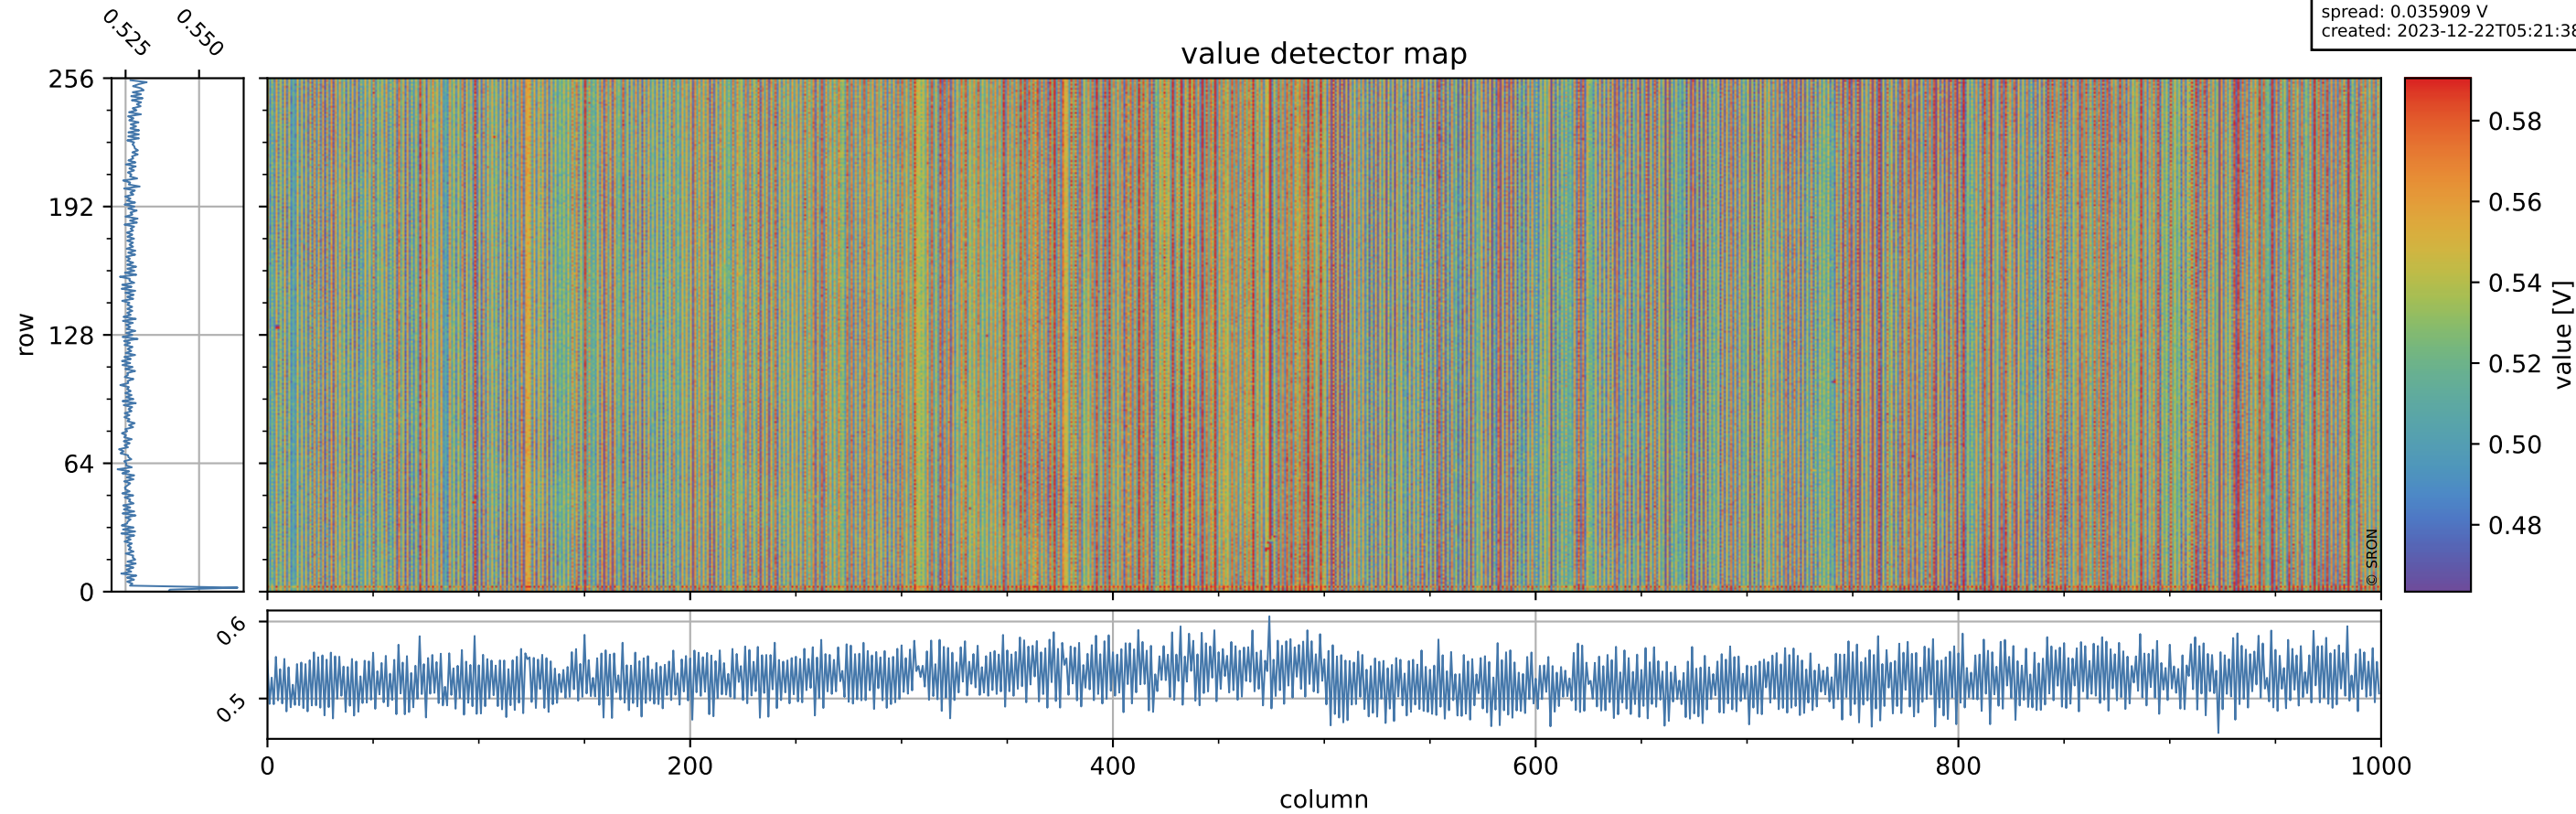

Tropomi SWIR offset (beta nominal)

orbits: 17 in [32032, 32077]
coverage: 2023-12-19 / 2023-12-21
median: 0.52606 V
spread: 0.035909 V
created: 2023-12-22T05:21:38Z

value detector map

Tropomi SWIR offset (beta nominal)

orbits: 17 in [32032, 32077]
coverage: 2023-12-19 / 2023-12-21
median: 28.492 μV
spread: 14.417 μV
created: 2023-12-22T05:21:39Z

uncertainty detector map

Tropomi SWIR offset (beta nominal)

orbits: 17 in [32032, 32077]
coverage: 2023-12-19 / 2023-12-21
median: 0.039507 mV
spread: 0.41601 mV
created: 2023-12-22T05:21:39Z

value compared with SWIR offset CKD

Tropomi SWIR offset (beta nominal)

orbits: 17 in [32032, 32077]
coverage: 2023-12-19 / 2023-12-21
created: 2023-12-22T05:21:39Z

ground-tracks of Sentinel-5P

Tropomi SWIR offset (beta nominal)

orbits: 17 in [32032, 32077]
coverage: 2023-12-19 / 2023-12-21
created: 2023-12-22T05:21:40Z

trend of detector median & temperatures