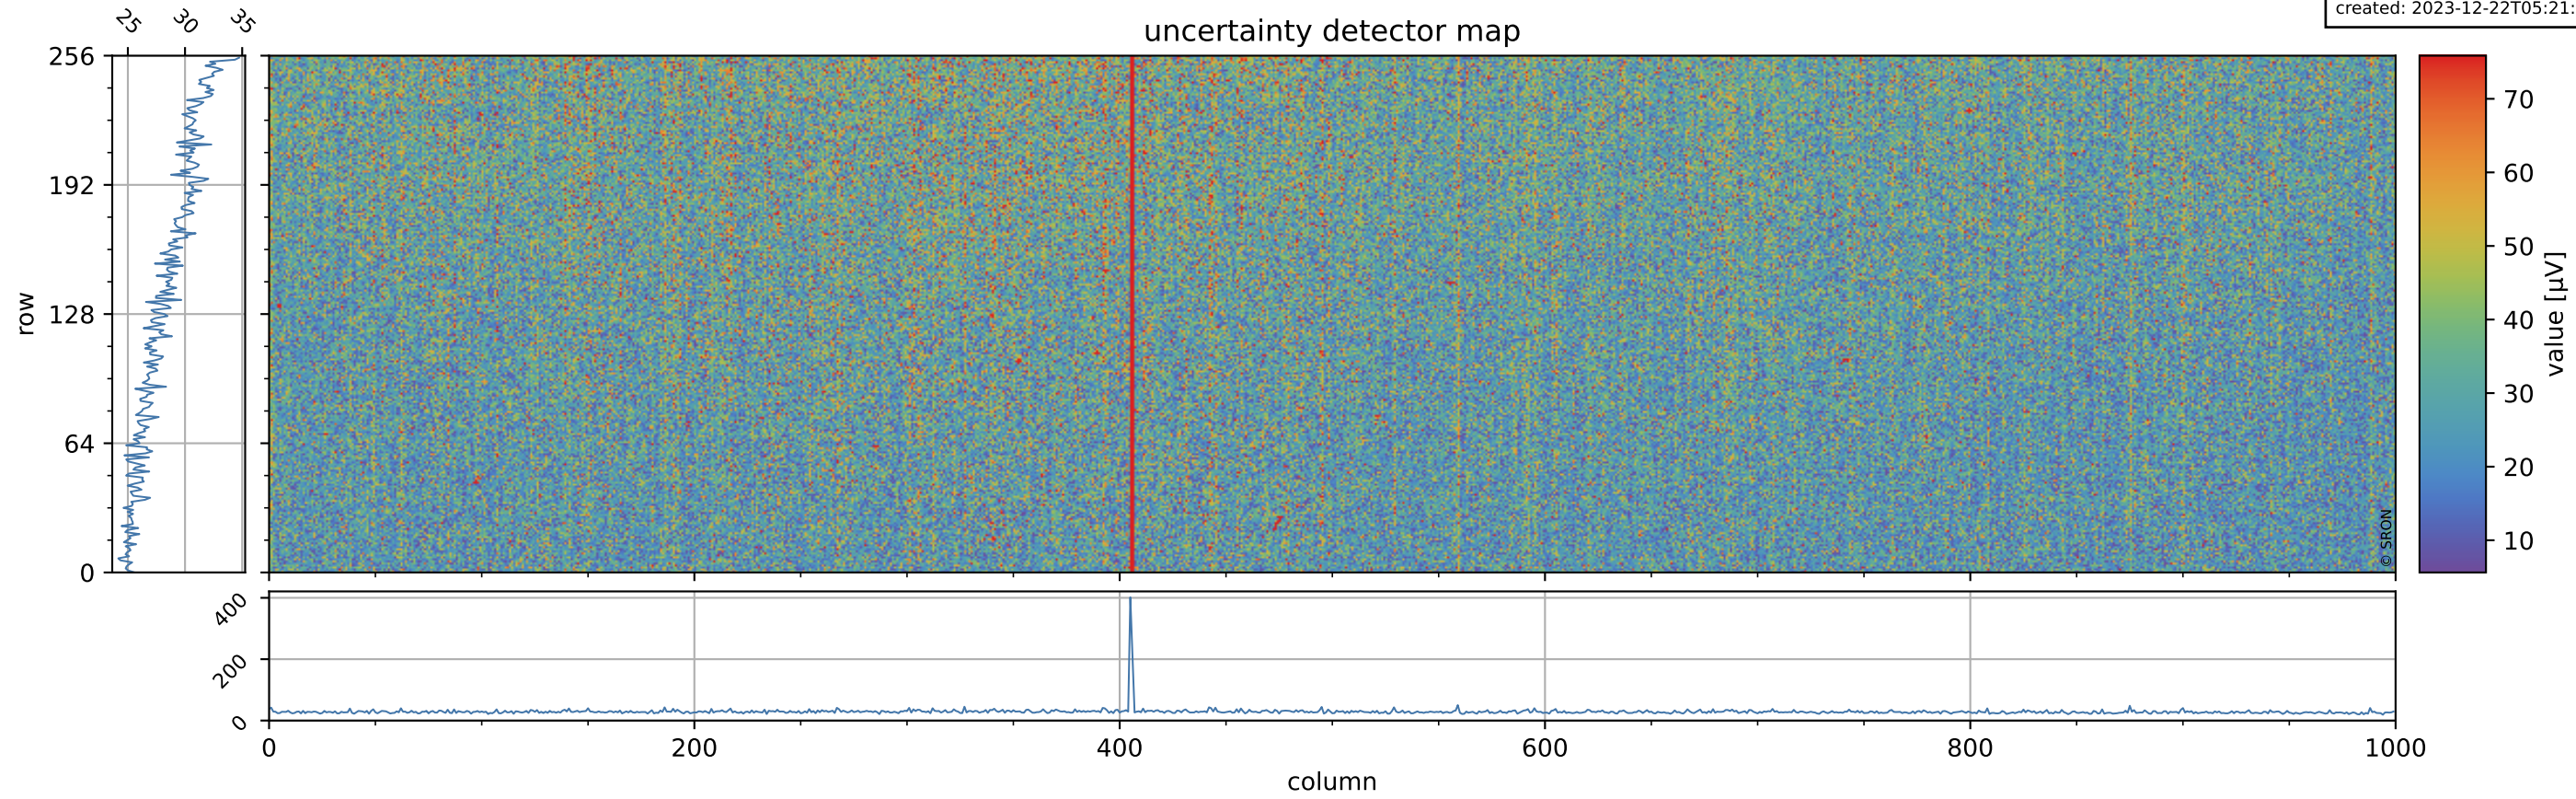

Tropomi SWIR offset (beta nominal)

orbits: 17 in [32032, 32077]
coverage: 2023-12-19 / 2023-12-21
median: 0.52606 V
spread: 0.035909 V
created: 2023-12-22T05:21:38Z

value detector map

Tropomi SWIR offset (beta nominal)

orbits: 17 in [32032, 32077]
coverage: 2023-12-19 / 2023-12-21
median: 28.492 μV
spread: 14.417 μV
created: 2023-12-22T05:21:39Z

uncertainty detector map

Tropomi SWIR offset (beta nominal)

orbits: 17 in [32032, 32077]
coverage: 2023-12-19 / 2023-12-21
median: 0.039507 mV
spread: 0.41601 mV
created: 2023-12-22T05:21:39Z

value compared with SWIR offset CKD

Tropomi SWIR offset (beta nominal)

orbits: 17 in [32032, 32077]
coverage: 2023-12-19 / 2023-12-21
created: 2023-12-22T05:21:39Z

ground-tracks of Sentinel-5P

Tropomi SWIR offset (beta nominal)

orbits: 17 in [32032, 32077]
coverage: 2023-12-19 / 2023-12-21
created: 2023-12-22T05:21:40Z

trend of detector median & temperatures