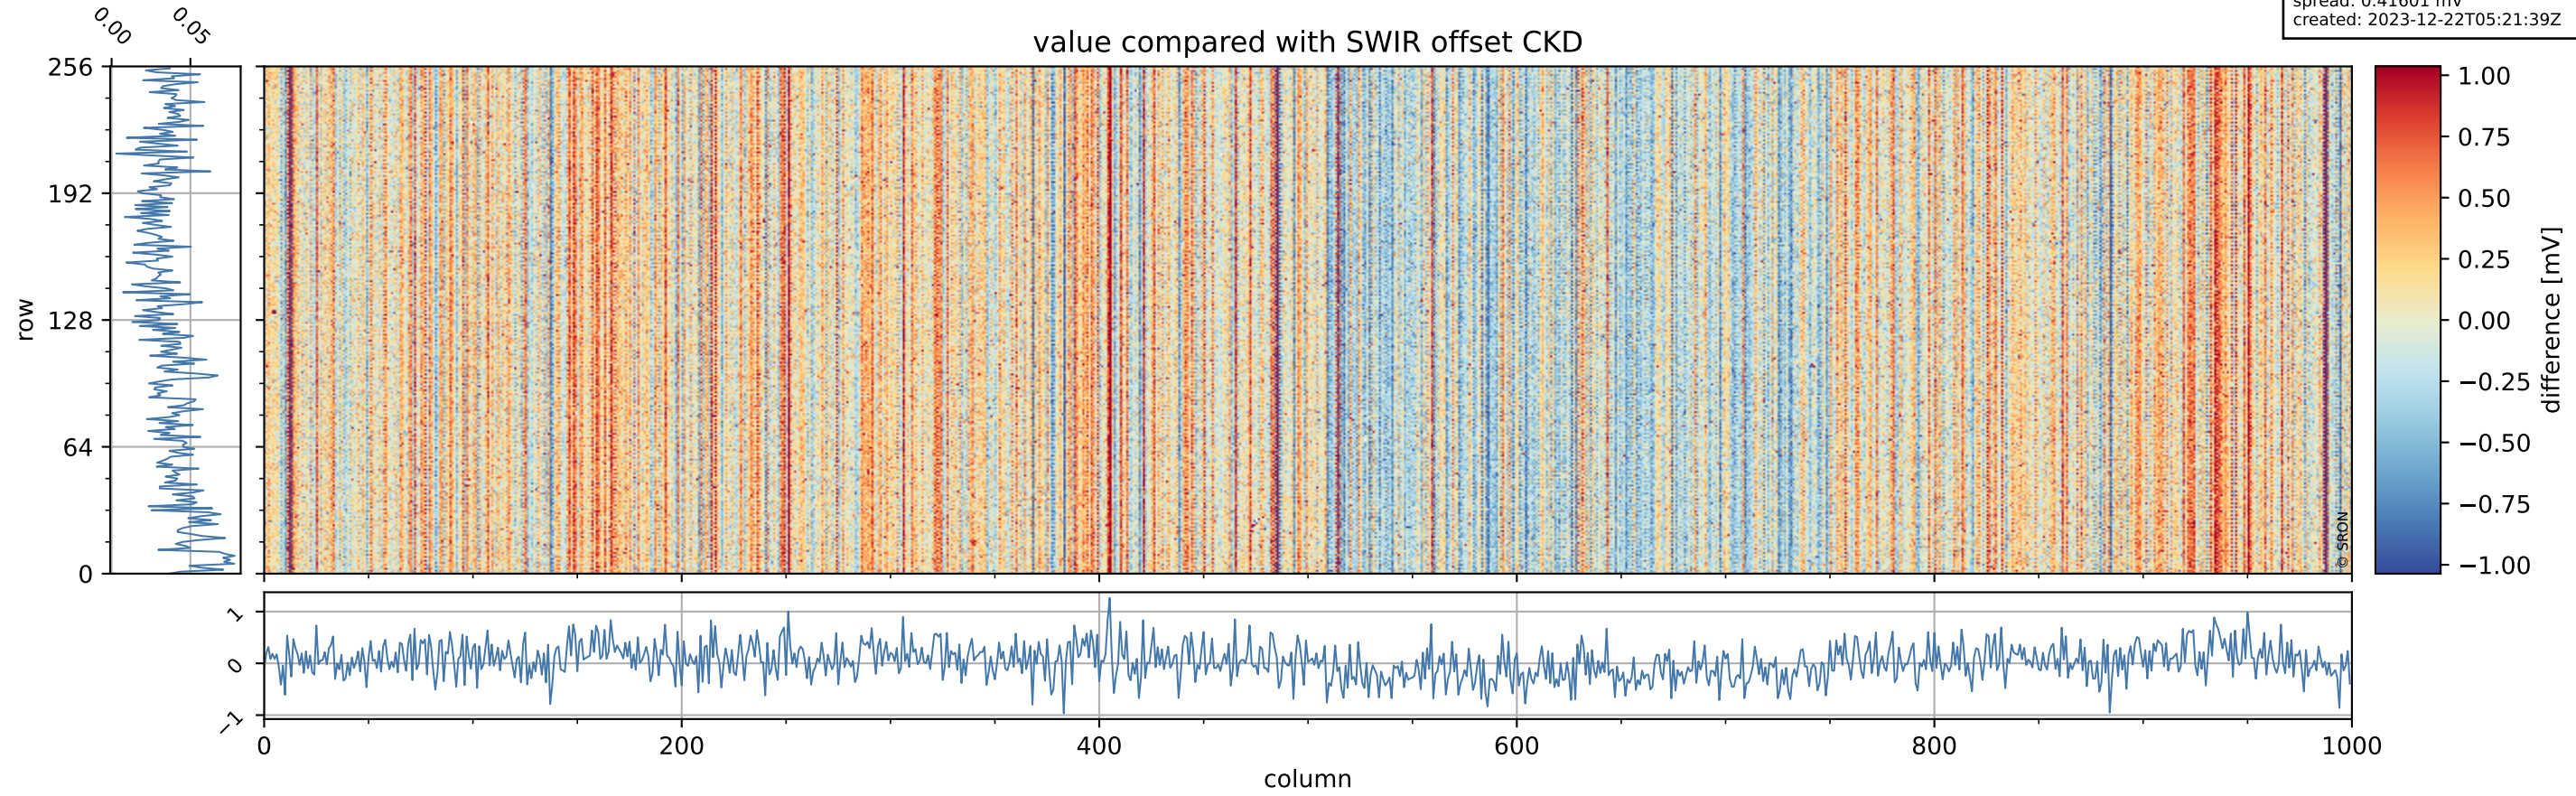

Tropomi SWIR offset (beta nominal)

orbits: 17 in [32032, 32077]
coverage: 2023-12-19 / 2023-12-21
median: 0.52606 V
spread: 0.035909 V
created: 2023-12-22T05:21:38Z

value detector map

Tropomi SWIR offset (beta nominal)

orbits: 17 in [32032, 32077]
coverage: 2023-12-19 / 2023-12-21
median: 28.492 μV
spread: 14.417 μV
created: 2023-12-22T05:21:39Z

uncertainty detector map

Tropomi SWIR offset (beta nominal)

orbits: 17 in [32032, 32077]
coverage: 2023-12-19 / 2023-12-21
median: 0.039507 mV
spread: 0.41601 mV
created: 2023-12-22T05:21:39Z

value compared with SWIR offset CKD

Tropomi SWIR offset (beta nominal)

orbits: 17 in [32032, 32077]
coverage: 2023-12-19 / 2023-12-21
created: 2023-12-22T05:21:39Z

ground-tracks of Sentinel-5P

Tropomi SWIR offset (beta nominal)

orbits: 17 in [32032, 32077]
coverage: 2023-12-19 / 2023-12-21
created: 2023-12-22T05:21:40Z

trend of detector median & temperatures