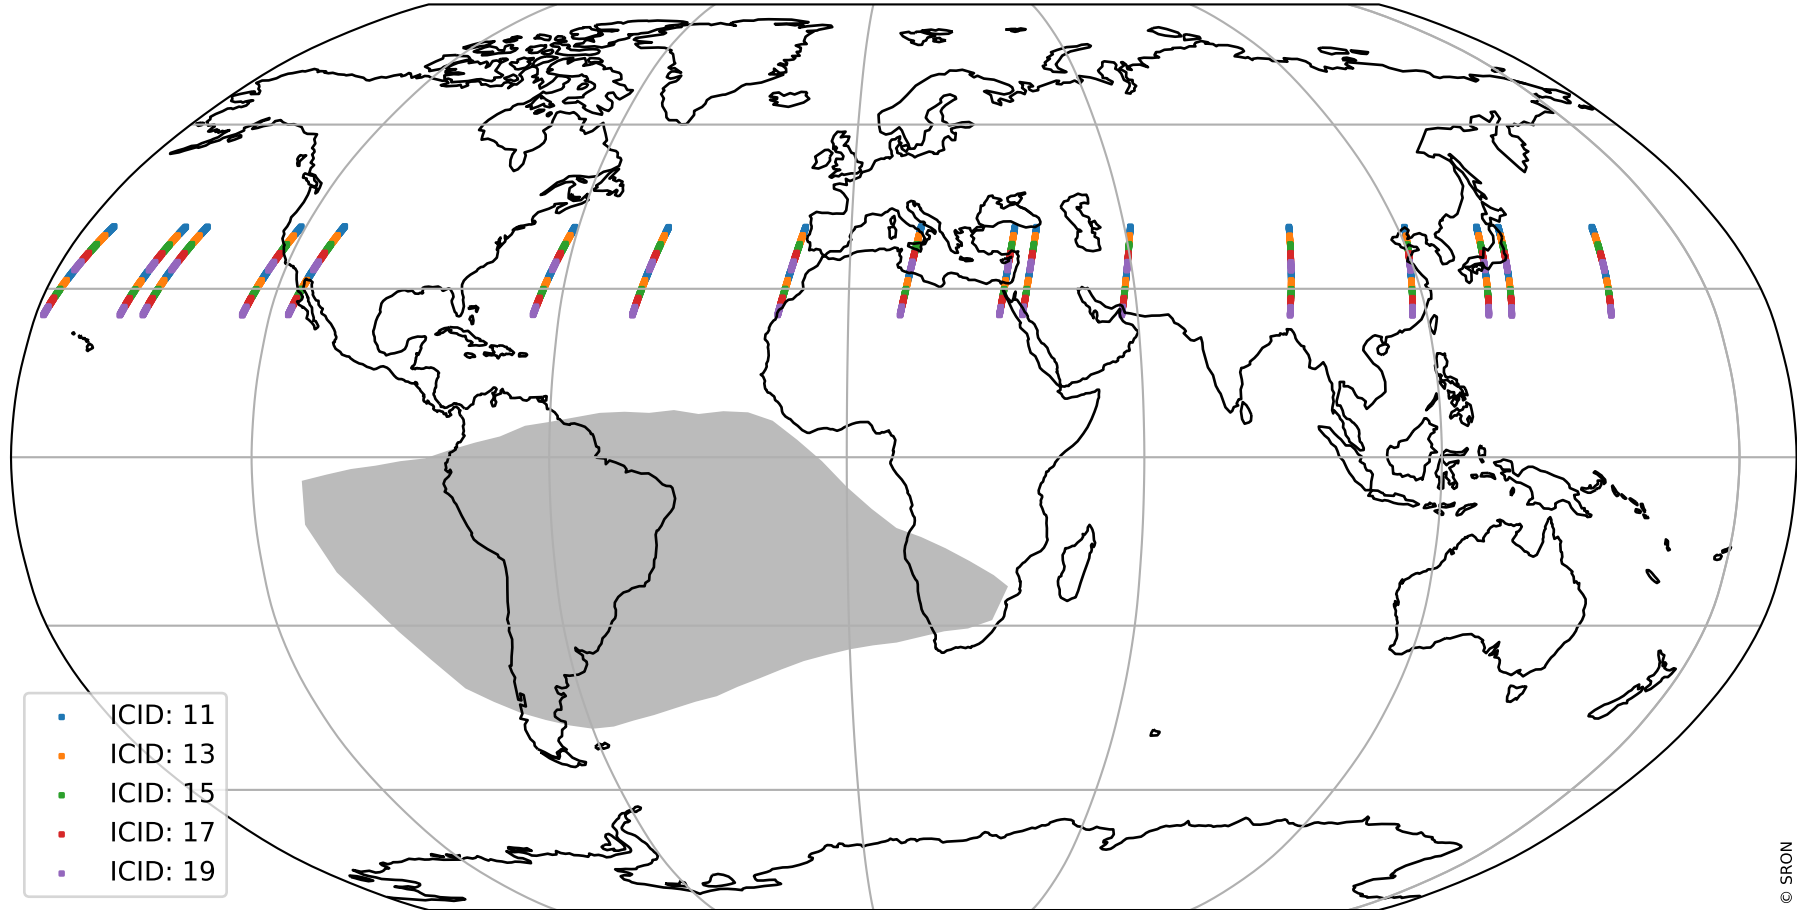

Tropomi SWIR offset (beta nominal)

orbits: 17 in [32032, 32077]
coverage: 2023-12-19 / 2023-12-21
median: 0.52606 V
spread: 0.035909 V
created: 2023-12-22T05:21:38Z

value detector map

Tropomi SWIR offset (beta nominal)

orbits: 17 in [32032, 32077]
coverage: 2023-12-19 / 2023-12-21
median: 28.492 μV
spread: 14.417 μV
created: 2023-12-22T05:21:39Z

uncertainty detector map

Tropomi SWIR offset (beta nominal)

orbits: 17 in [32032, 32077]
coverage: 2023-12-19 / 2023-12-21
median: 0.039507 mV
spread: 0.41601 mV
created: 2023-12-22T05:21:39Z

value compared with SWIR offset CKD

Tropomi SWIR offset (beta nominal)

orbits: 17 in [32032, 32077]
coverage: 2023-12-19 / 2023-12-21
created: 2023-12-22T05:21:39Z

ground-tracks of Sentinel-5P

Tropomi SWIR offset (beta nominal)

orbits: 17 in [32032, 32077]
coverage: 2023-12-19 / 2023-12-21
created: 2023-12-22T05:21:40Z

trend of detector median & temperatures