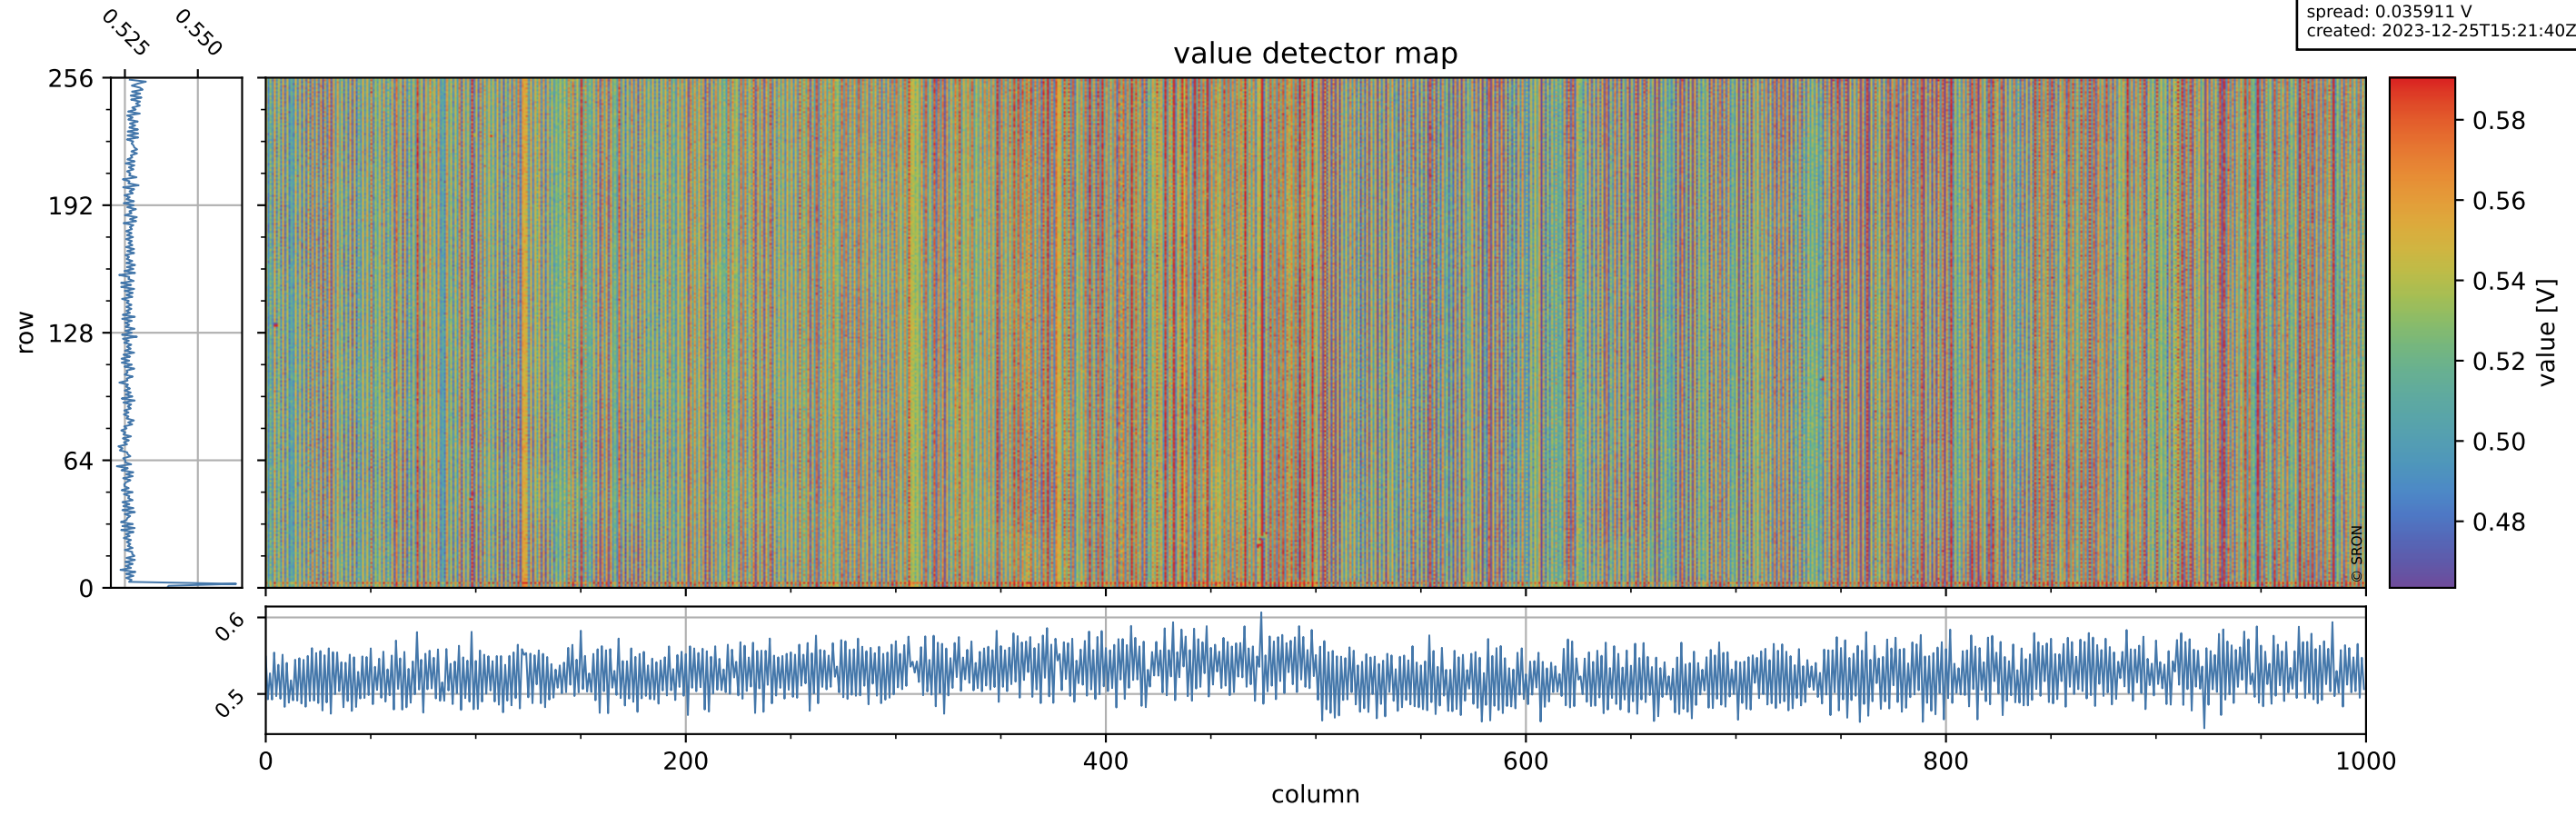

Tropomi SWIR offset (beta nominal)

orbits: 17 in [32077, 32122]
coverage: 2023-12-22 / 2023-12-25
median: 0.52603 V
spread: 0.035911 V
created: 2023-12-25T15:21:40Z

value detector map

Tropomi SWIR offset (beta nominal)

orbits: 17 in [32077, 32122]
coverage: 2023-12-22 / 2023-12-25
median: 28.876 μV
spread: 14.498 μV
created: 2023-12-25T15:21:40Z

Tropomi SWIR offset (beta nominal)

orbits: 17 in [32077, 32122]
coverage: 2023-12-22 / 2023-12-25
median: 0.016584 mV
spread: 0.42047 mV
created: 2023-12-25T15:21:41Z

value compared with SWIR offset CKD

Tropomi SWIR offset (beta nominal)

orbits: 17 in [32077, 32122]
coverage: 2023-12-22 / 2023-12-25
created: 2023-12-25T15:21:41Z

ground-tracks of Sentinel-5P

Tropomi SWIR offset (beta nominal)

orbits: 17 in [32077, 32122]
coverage: 2023-12-22 / 2023-12-25
created: 2023-12-25T15:21:42Z

trend of detector median & temperatures