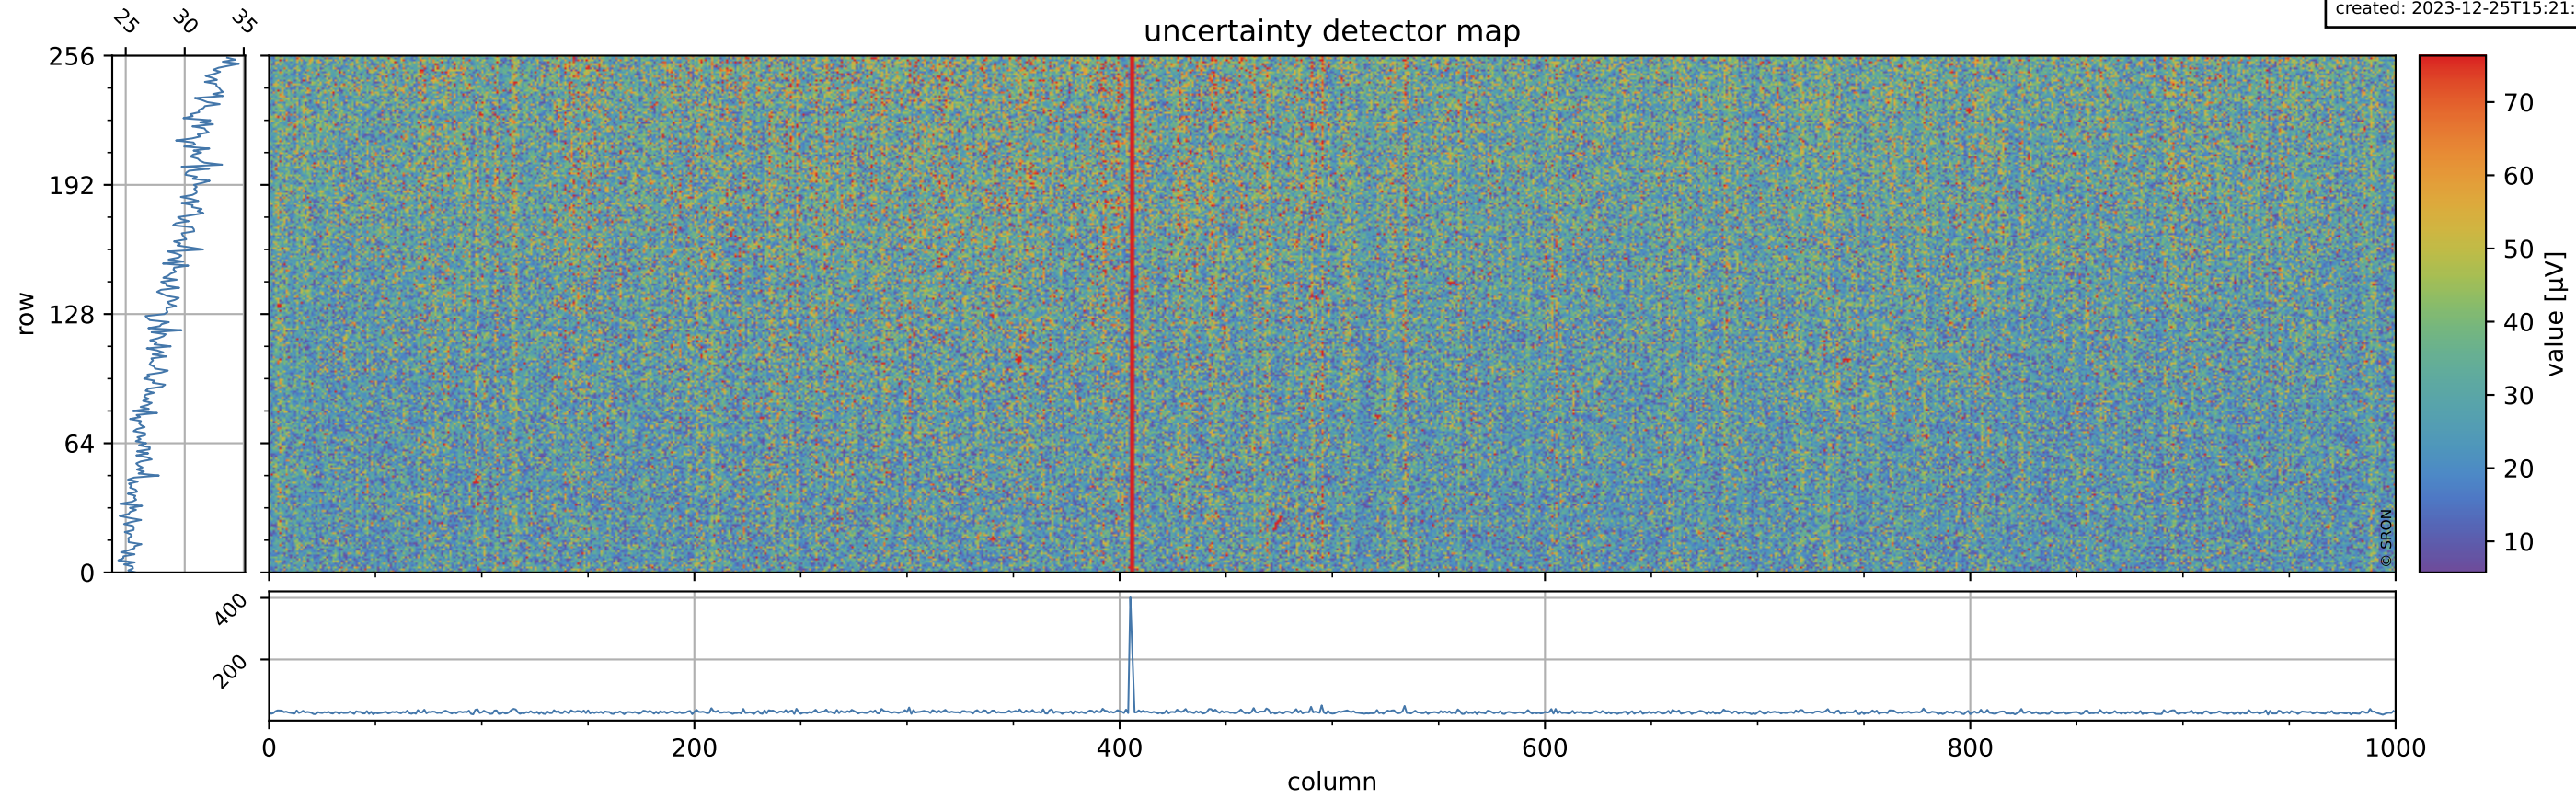

Tropomi SWIR offset (beta nominal)

orbits: 17 in [32077, 32122]
coverage: 2023-12-22 / 2023-12-25
median: 0.52603 V
spread: 0.035911 V
created: 2023-12-25T15:21:40Z

value detector map

Tropomi SWIR offset (beta nominal)

orbits: 17 in [32077, 32122]
coverage: 2023-12-22 / 2023-12-25
median: 28.876 μV
spread: 14.498 μV
created: 2023-12-25T15:21:40Z

Tropomi SWIR offset (beta nominal)

orbits: 17 in [32077, 32122]
coverage: 2023-12-22 / 2023-12-25
median: 0.016584 mV
spread: 0.42047 mV
created: 2023-12-25T15:21:41Z

value compared with SWIR offset CKD

Tropomi SWIR offset (beta nominal)

orbits: 17 in [32077, 32122]
coverage: 2023-12-22 / 2023-12-25
created: 2023-12-25T15:21:41Z

ground-tracks of Sentinel-5P

Tropomi SWIR offset (beta nominal)

orbits: 17 in [32077, 32122]
coverage: 2023-12-22 / 2023-12-25
created: 2023-12-25T15:21:42Z

trend of detector median & temperatures