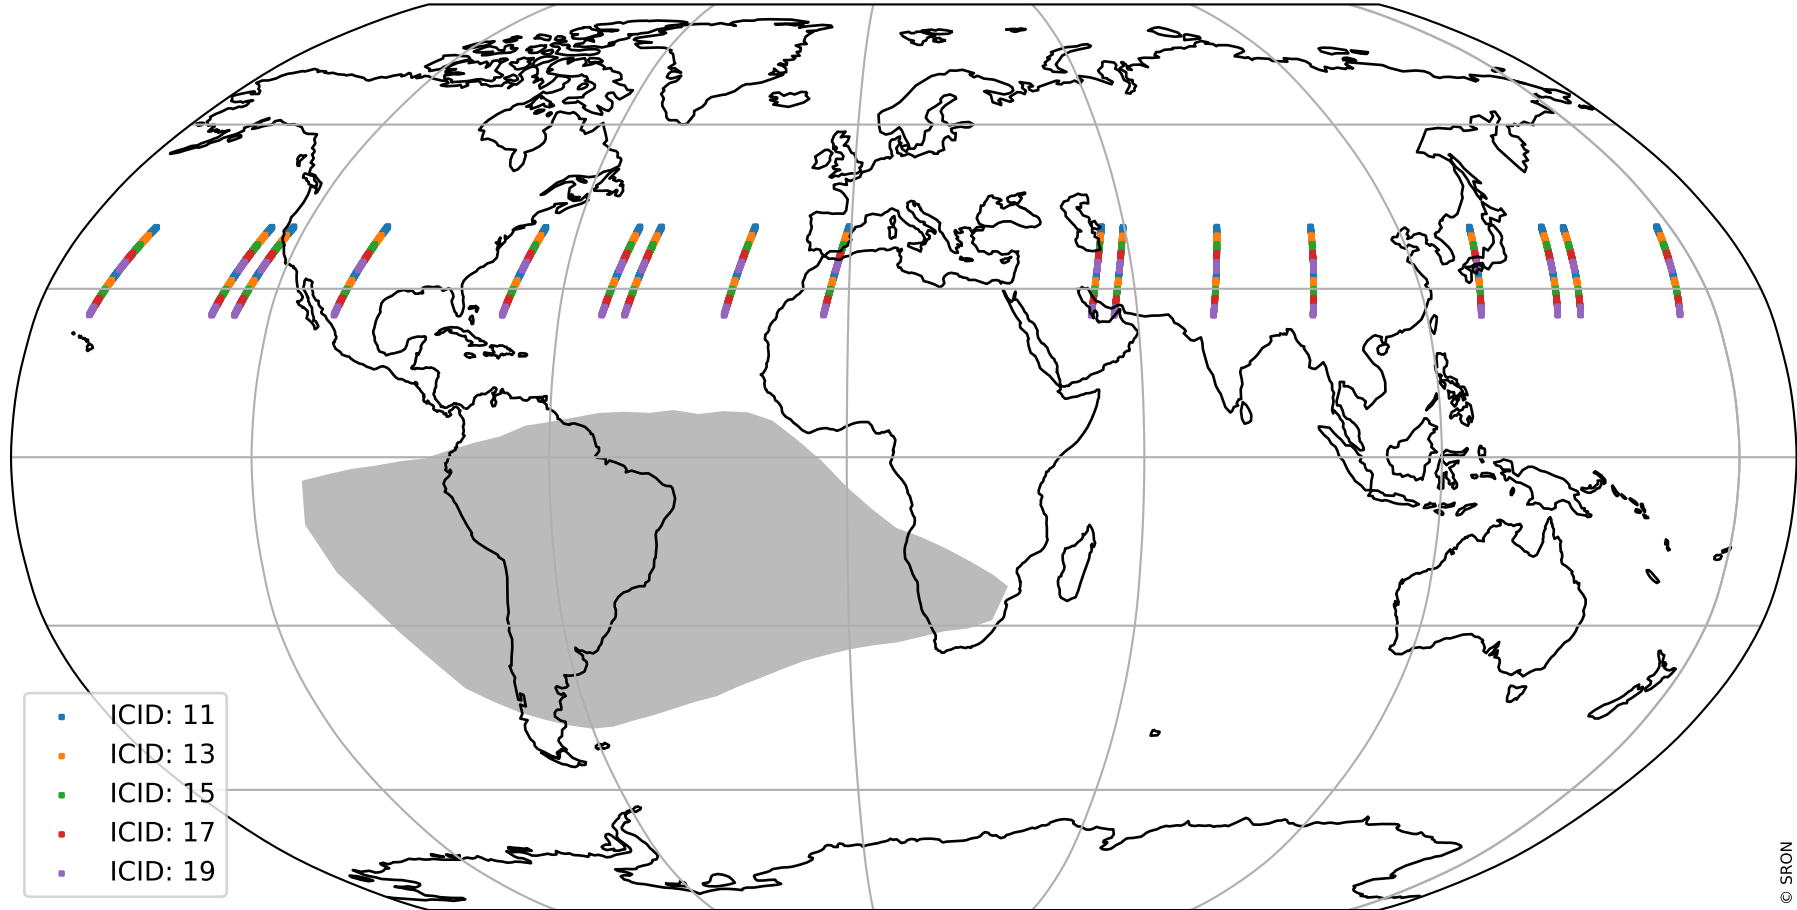

Tropomi SWIR offset (beta nominal)

orbits: 17 in [32077, 32122]
coverage: 2023-12-22 / 2023-12-25
median: 0.52603 V
spread: 0.035911 V
created: 2023-12-25T15:21:40Z

value detector map

Tropomi SWIR offset (beta nominal)

orbits: 17 in [32077, 32122]
coverage: 2023-12-22 / 2023-12-25
median: 28.876 μV
spread: 14.498 μV
created: 2023-12-25T15:21:40Z

Tropomi SWIR offset (beta nominal)

orbits: 17 in [32077, 32122]
coverage: 2023-12-22 / 2023-12-25
median: 0.016584 mV
spread: 0.42047 mV
created: 2023-12-25T15:21:41Z

value compared with SWIR offset CKD

Tropomi SWIR offset (beta nominal)

orbits: 17 in [32077, 32122]
coverage: 2023-12-22 / 2023-12-25
created: 2023-12-25T15:21:41Z

ground-tracks of Sentinel-5P

Tropomi SWIR offset (beta nominal)

orbits: 17 in [32077, 32122]
coverage: 2023-12-22 / 2023-12-25
created: 2023-12-25T15:21:42Z

trend of detector median & temperatures