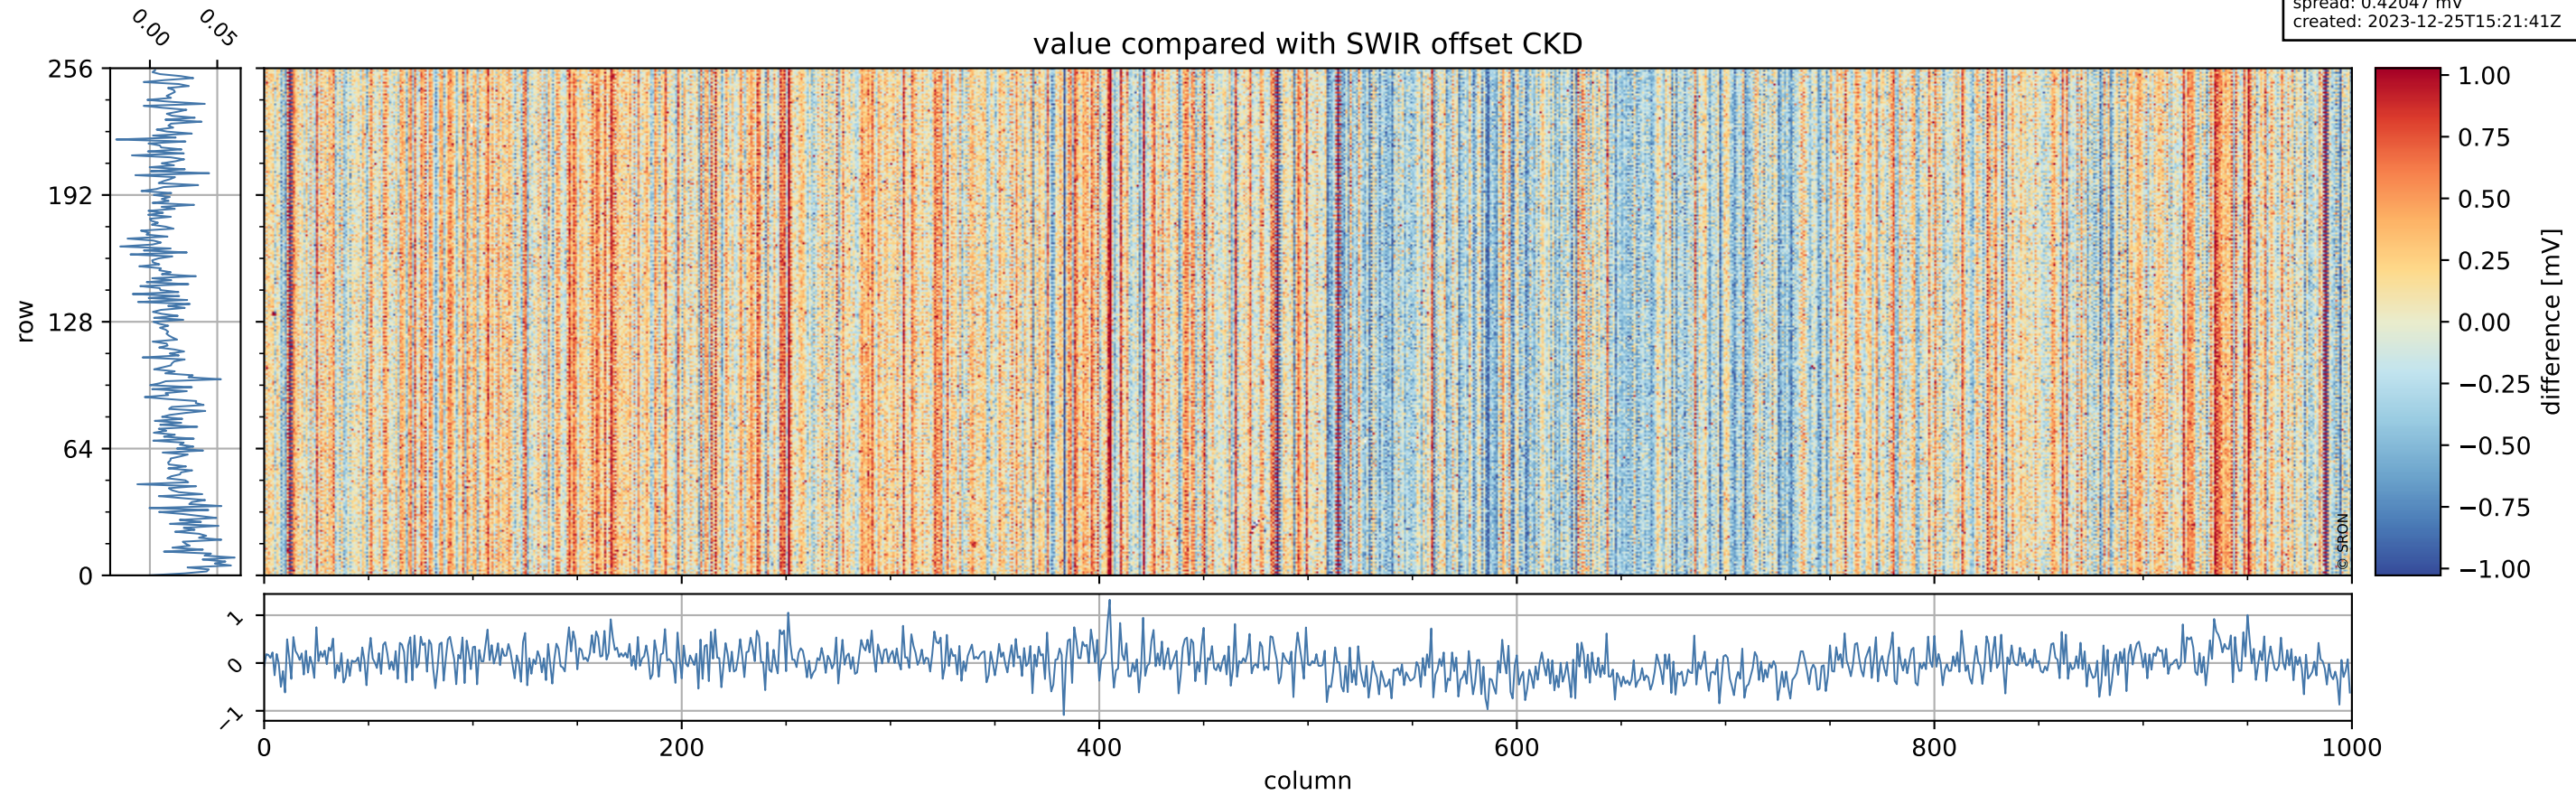

Tropomi SWIR offset (beta nominal)

orbits: 17 in [32077, 32122]
coverage: 2023-12-22 / 2023-12-25
median: 0.52603 V
spread: 0.035911 V
created: 2023-12-25T15:21:40Z

value detector map

Tropomi SWIR offset (beta nominal)

orbits: 17 in [32077, 32122]
coverage: 2023-12-22 / 2023-12-25
median: 28.876 μV
spread: 14.498 μV
created: 2023-12-25T15:21:40Z

Tropomi SWIR offset (beta nominal)

orbits: 17 in [32077, 32122]
coverage: 2023-12-22 / 2023-12-25
median: 0.016584 mV
spread: 0.42047 mV
created: 2023-12-25T15:21:41Z

value compared with SWIR offset CKD

Tropomi SWIR offset (beta nominal)

orbits: 17 in [32077, 32122]
coverage: 2023-12-22 / 2023-12-25
created: 2023-12-25T15:21:41Z

ground-tracks of Sentinel-5P

Tropomi SWIR offset (beta nominal)

orbits: 17 in [32077, 32122]
coverage: 2023-12-22 / 2023-12-25
created: 2023-12-25T15:21:42Z

trend of detector median & temperatures