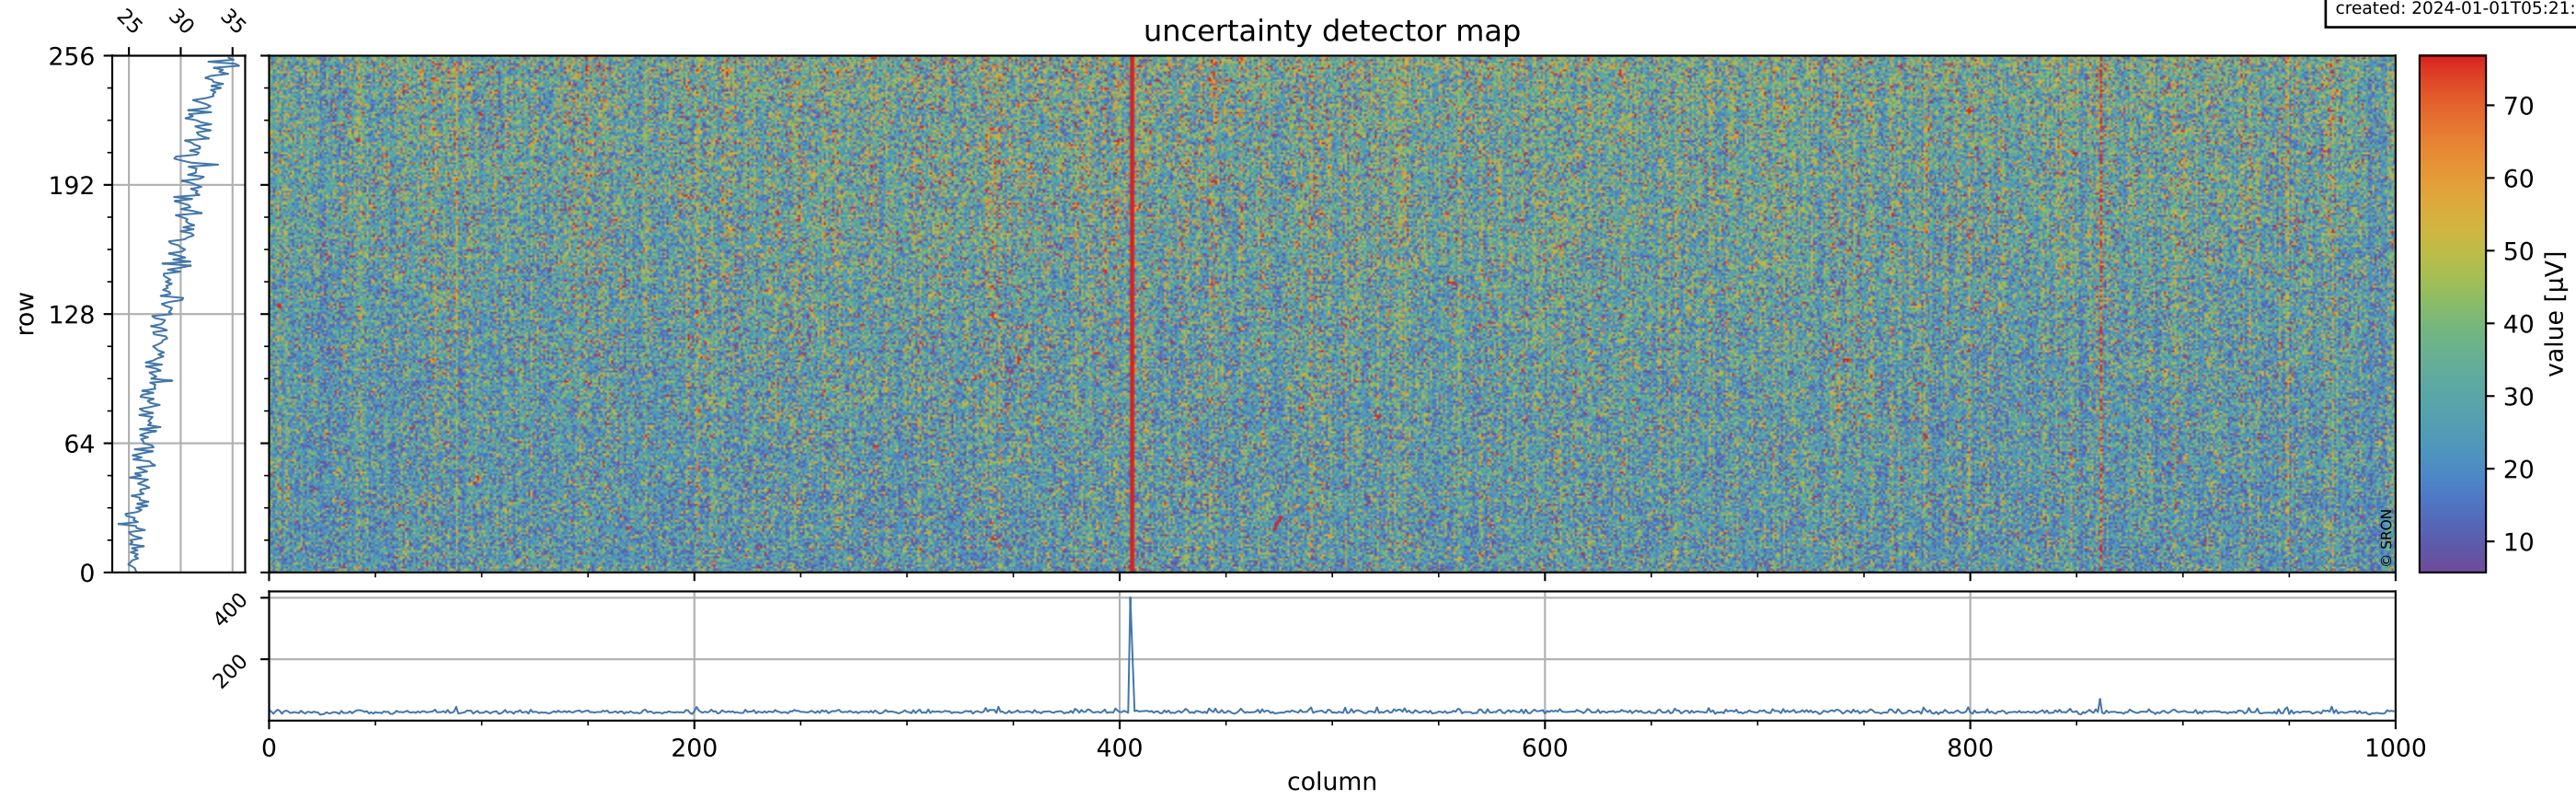

Tropomi SWIR offset (beta nominal)

orbits: 18 in [32167, 32212]
coverage: 2023-12-28 / 2023-12-31
median: 0.52606 V
spread: 0.035913 V
created: 2024-01-01T05:21:25Z

value detector map

Tropomi SWIR offset (beta nominal)

orbits: 18 in [32167, 32212]
coverage: 2023-12-28 / 2023-12-31
median: 29.198 μV
spread: 14.783 μV
created: 2024-01-01T05:21:25Z

uncertainty detector map

Tropomi SWIR offset (beta nominal)

orbits: 18 in [32167, 32212]
coverage: 2023-12-28 / 2023-12-31
median: 0.047113 mV
spread: 0.41571 mV
created: 2024-01-01T05:21:25Z

value compared with SWIR offset CKD

Tropomi SWIR offset (beta nominal)

orbits: 18 in [32167, 32212]
coverage: 2023-12-28 / 2023-12-31
created: 2024-01-01T05:21:26Z

ground-tracks of Sentinel-5P

Tropomi SWIR offset (beta nominal)

orbits: 18 in [32167, 32212]
coverage: 2023-12-28 / 2023-12-31
created: 2024-01-01T05:21:26Z

trend of detector median & temperatures