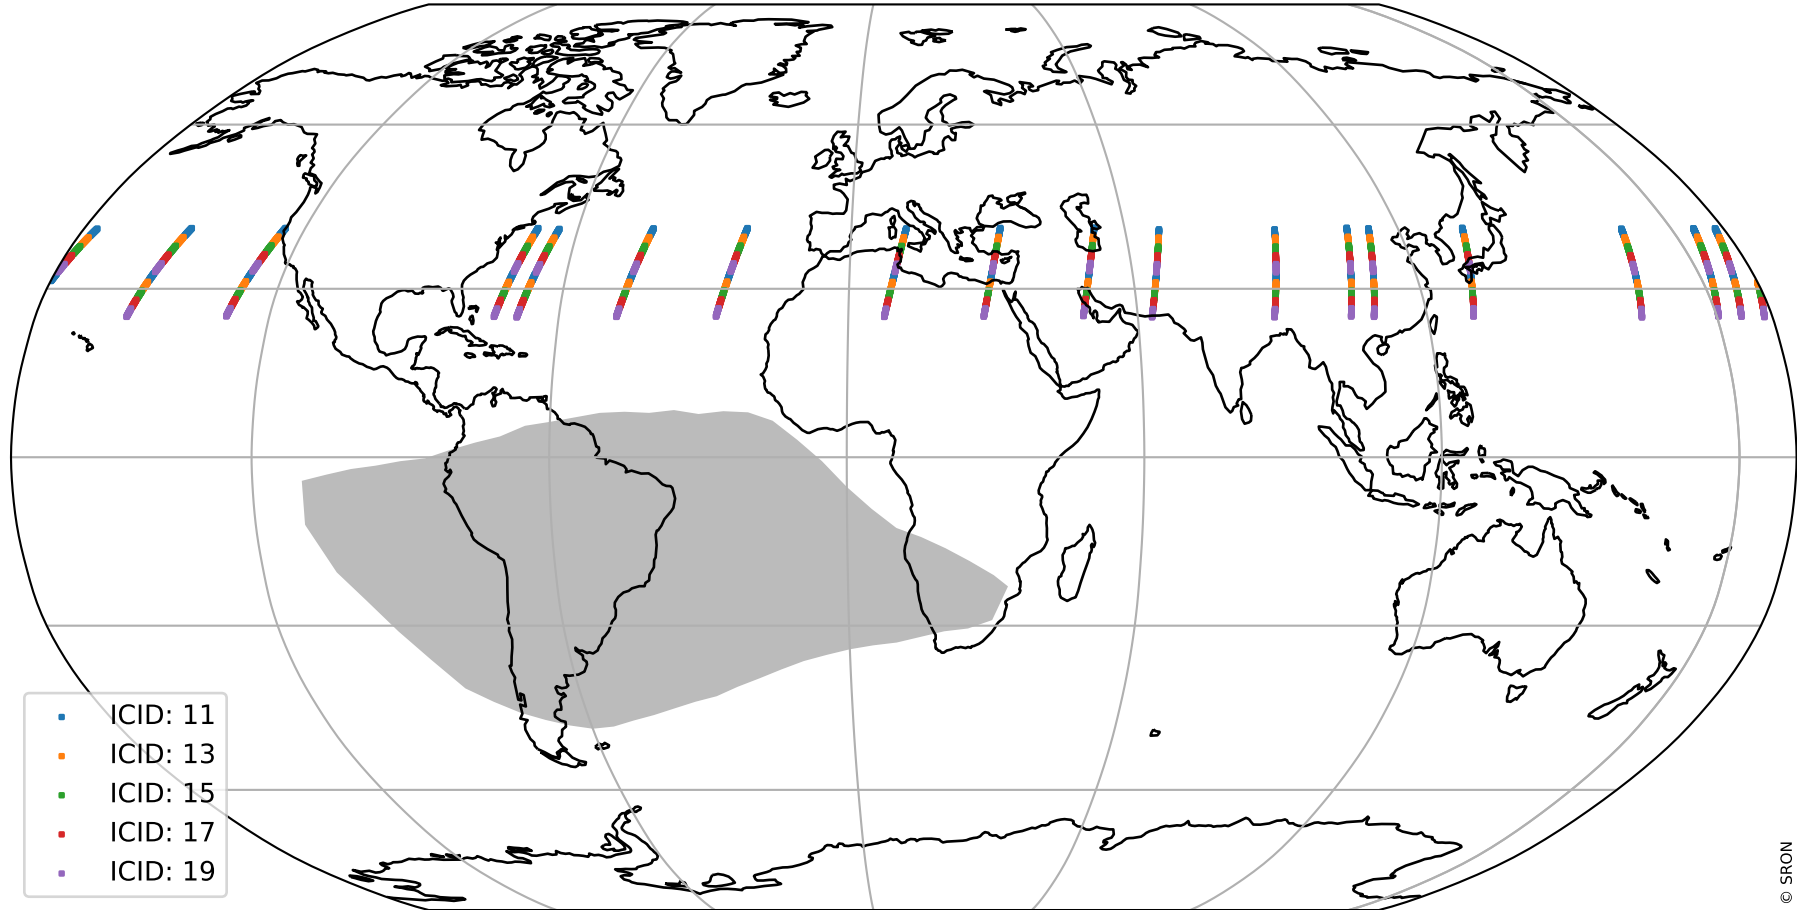

Tropomi SWIR offset (beta nominal)

orbits: 18 in [32167, 32212]
coverage: 2023-12-28 / 2023-12-31
median: 0.52606 V
spread: 0.035913 V
created: 2024-01-01T05:21:25Z

value detector map

Tropomi SWIR offset (beta nominal)

orbits: 18 in [32167, 32212]
coverage: 2023-12-28 / 2023-12-31
median: 29.198 μV
spread: 14.783 μV
created: 2024-01-01T05:21:25Z

uncertainty detector map

Tropomi SWIR offset (beta nominal)

orbits: 18 in [32167, 32212]
coverage: 2023-12-28 / 2023-12-31
median: 0.047113 mV
spread: 0.41571 mV
created: 2024-01-01T05:21:25Z

value compared with SWIR offset CKD

Tropomi SWIR offset (beta nominal)

orbits: 18 in [32167, 32212]
coverage: 2023-12-28 / 2023-12-31
created: 2024-01-01T05:21:26Z

ground-tracks of Sentinel-5P

Tropomi SWIR offset (beta nominal)

orbits: 18 in [32167, 32212]
coverage: 2023-12-28 / 2023-12-31
created: 2024-01-01T05:21:26Z

trend of detector median & temperatures