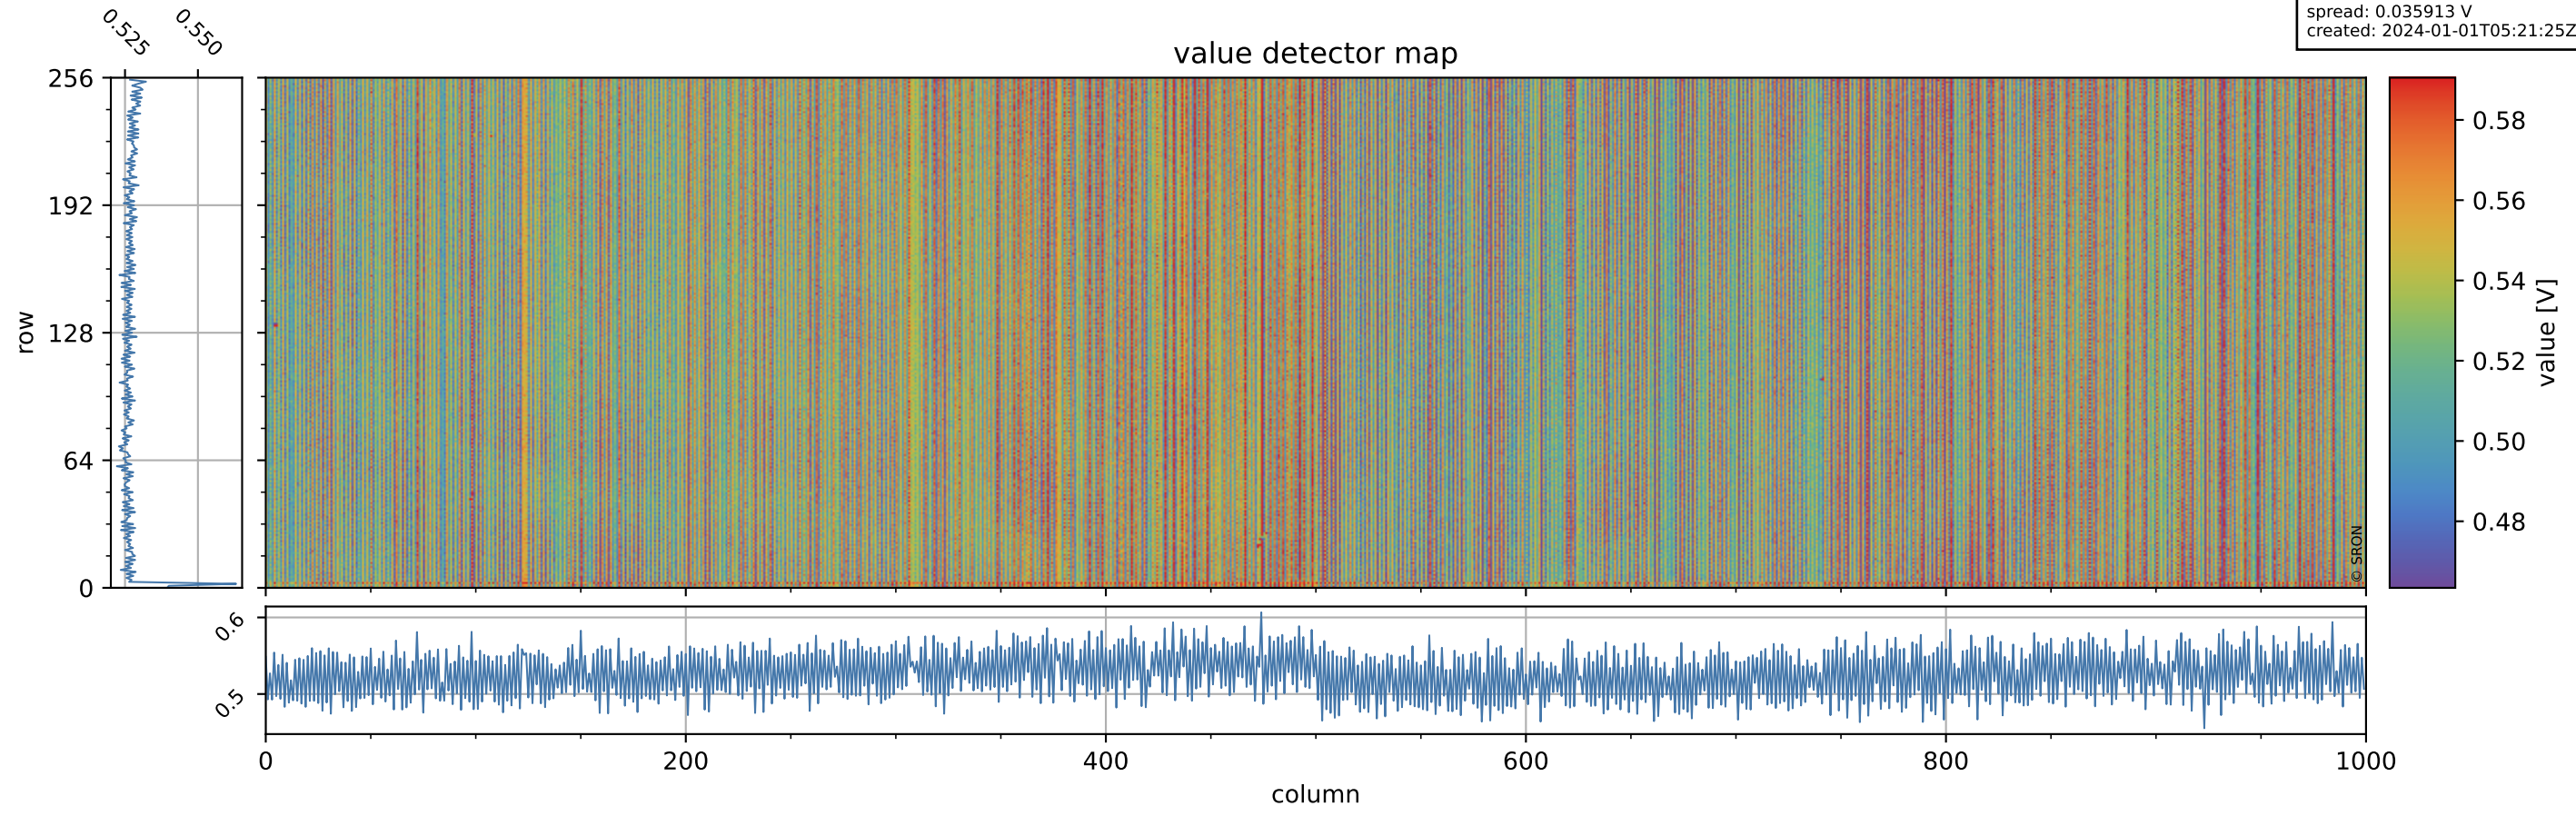

Tropomi SWIR offset (beta nominal)

orbits: 18 in [32167, 32212]
coverage: 2023-12-28 / 2023-12-31
median: 0.52606 V
spread: 0.035913 V
created: 2024-01-01T05:21:25Z

value detector map

Tropomi SWIR offset (beta nominal)

orbits: 18 in [32167, 32212]
coverage: 2023-12-28 / 2023-12-31
median: 29.198 μV
spread: 14.783 μV
created: 2024-01-01T05:21:25Z

uncertainty detector map

Tropomi SWIR offset (beta nominal)

orbits: 18 in [32167, 32212]
coverage: 2023-12-28 / 2023-12-31
median: 0.047113 mV
spread: 0.41571 mV
created: 2024-01-01T05:21:25Z

value compared with SWIR offset CKD

Tropomi SWIR offset (beta nominal)

orbits: 18 in [32167, 32212]
coverage: 2023-12-28 / 2023-12-31
created: 2024-01-01T05:21:26Z

ground-tracks of Sentinel-5P

Tropomi SWIR offset (beta nominal)

orbits: 18 in [32167, 32212]
coverage: 2023-12-28 / 2023-12-31
created: 2024-01-01T05:21:26Z

trend of detector median & temperatures