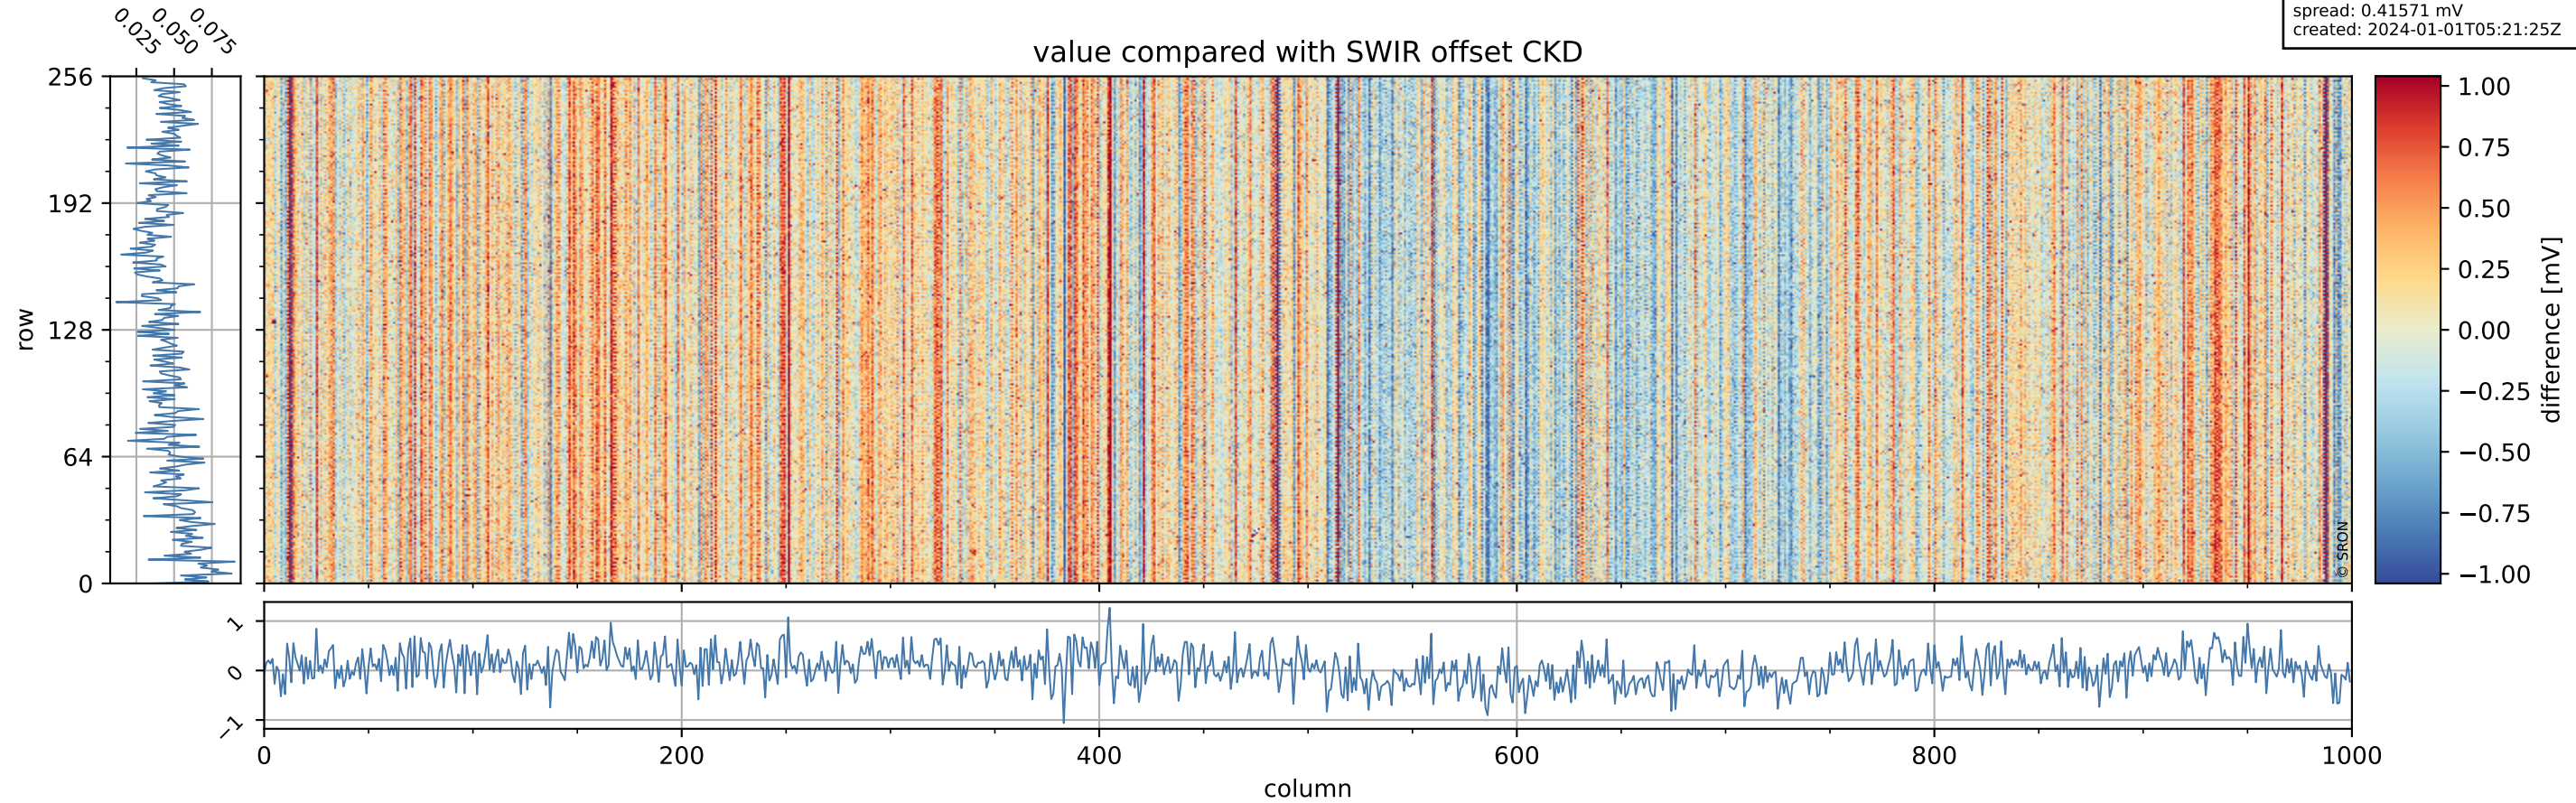

Tropomi SWIR offset (beta nominal)

orbits: 18 in [32167, 32212]
coverage: 2023-12-28 / 2023-12-31
median: 0.52606 V
spread: 0.035913 V
created: 2024-01-01T05:21:25Z

value detector map

Tropomi SWIR offset (beta nominal)

orbits: 18 in [32167, 32212]
coverage: 2023-12-28 / 2023-12-31
median: 29.198 μV
spread: 14.783 μV
created: 2024-01-01T05:21:25Z

uncertainty detector map

Tropomi SWIR offset (beta nominal)

orbits: 18 in [32167, 32212]
coverage: 2023-12-28 / 2023-12-31
median: 0.047113 mV
spread: 0.41571 mV
created: 2024-01-01T05:21:25Z

value compared with SWIR offset CKD

Tropomi SWIR offset (beta nominal)

orbits: 18 in [32167, 32212]
coverage: 2023-12-28 / 2023-12-31
created: 2024-01-01T05:21:26Z

ground-tracks of Sentinel-5P

Tropomi SWIR offset (beta nominal)

orbits: 18 in [32167, 32212]
coverage: 2023-12-28 / 2023-12-31
created: 2024-01-01T05:21:26Z

trend of detector median & temperatures