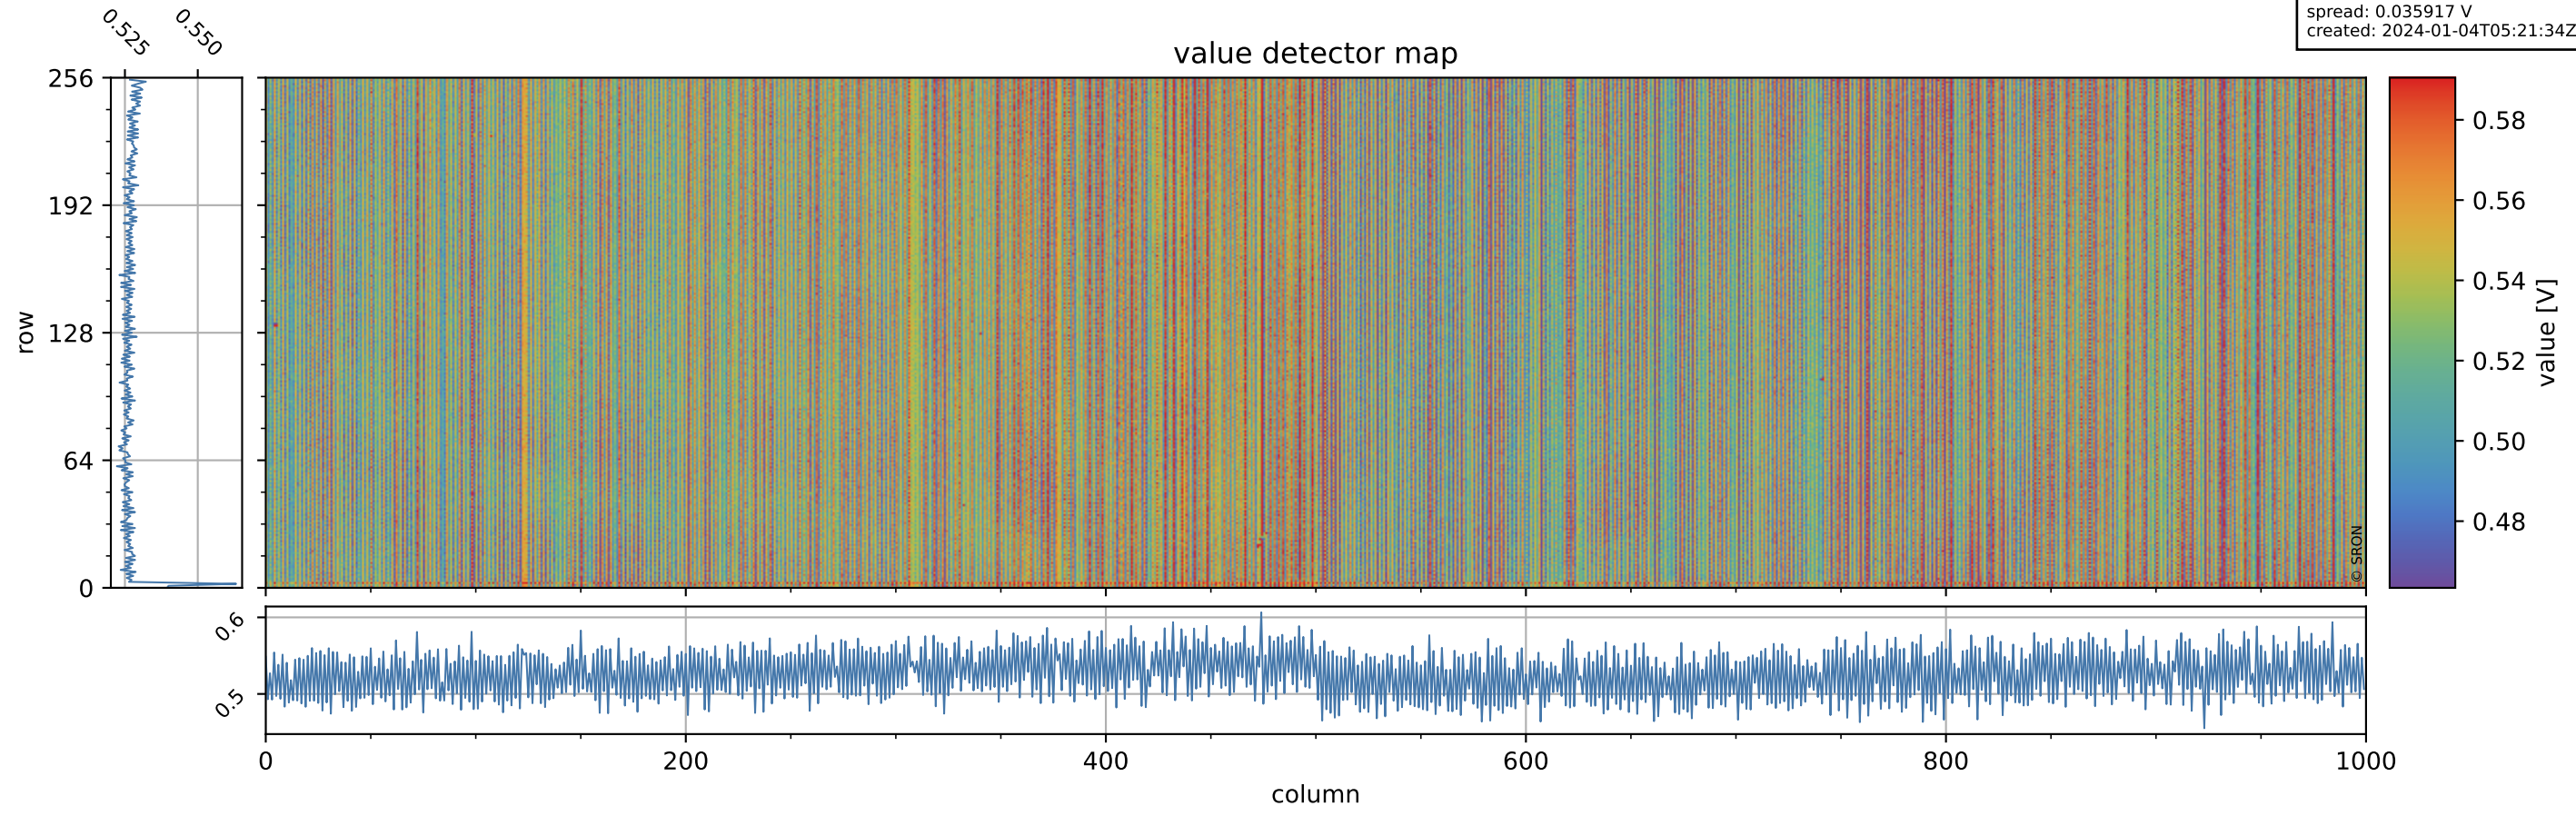

Tropomi SWIR offset (beta nominal)

orbits: 18 in [32212, 32257]
coverage: 2024-01-01 / 2024-01-04
median: 0.52603 V
spread: 0.035917 V
created: 2024-01-04T05:21:34Z

value detector map

Tropomi SWIR offset (beta nominal)

orbits: 18 in [32212, 32257]
coverage: 2024-01-01 / 2024-01-04
median: 28.104 μV
spread: 14.288 μV
created: 2024-01-04T05:21:34Z

uncertainty detector map

Tropomi SWIR offset (beta nominal)

orbits: 18 in [32212, 32257]
coverage: 2024-01-01 / 2024-01-04
median: 0.024243 mV
spread: 0.4263 mV
created: 2024-01-04T05:21:34Z

value compared with SWIR offset CKD

Tropomi SWIR offset (beta nominal)

orbits: 18 in [32212, 32257]
coverage: 2024-01-01 / 2024-01-04
created: 2024-01-04T05:21:35Z

ground-tracks of Sentinel-5P

Tropomi SWIR offset (beta nominal)

orbits: 18 in [32212, 32257]
coverage: 2024-01-01 / 2024-01-04
created: 2024-01-04T05:21:35Z

trend of detector median & temperatures