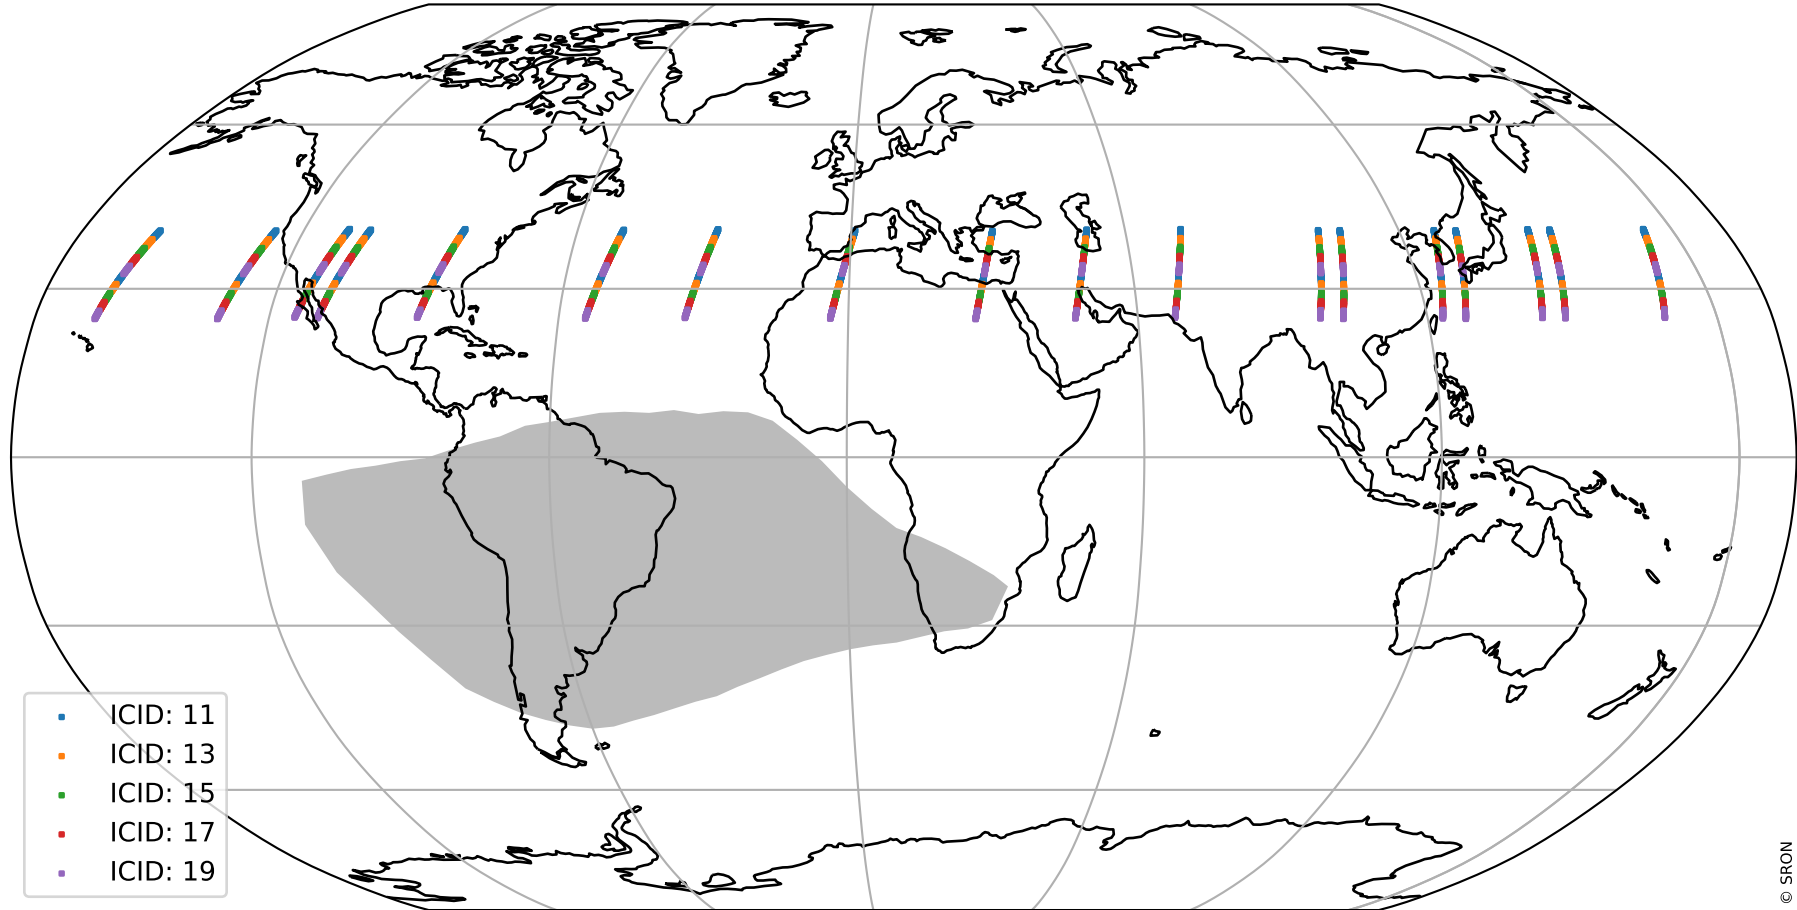

Tropomi SWIR offset (beta nominal)

orbits: 18 in [32212, 32257]
coverage: 2024-01-01 / 2024-01-04
median: 0.52603 V
spread: 0.035917 V
created: 2024-01-04T05:21:34Z

value detector map

Tropomi SWIR offset (beta nominal)

orbits: 18 in [32212, 32257]
coverage: 2024-01-01 / 2024-01-04
median: 28.104 μV
spread: 14.288 μV
created: 2024-01-04T05:21:34Z

uncertainty detector map

Tropomi SWIR offset (beta nominal)

orbits: 18 in [32212, 32257]
coverage: 2024-01-01 / 2024-01-04
median: 0.024243 mV
spread: 0.4263 mV
created: 2024-01-04T05:21:34Z

value compared with SWIR offset CKD

Tropomi SWIR offset (beta nominal)

orbits: 18 in [32212, 32257]
coverage: 2024-01-01 / 2024-01-04
created: 2024-01-04T05:21:35Z

ground-tracks of Sentinel-5P

Tropomi SWIR offset (beta nominal)

orbits: 18 in [32212, 32257]
coverage: 2024-01-01 / 2024-01-04
created: 2024-01-04T05:21:35Z

trend of detector median & temperatures