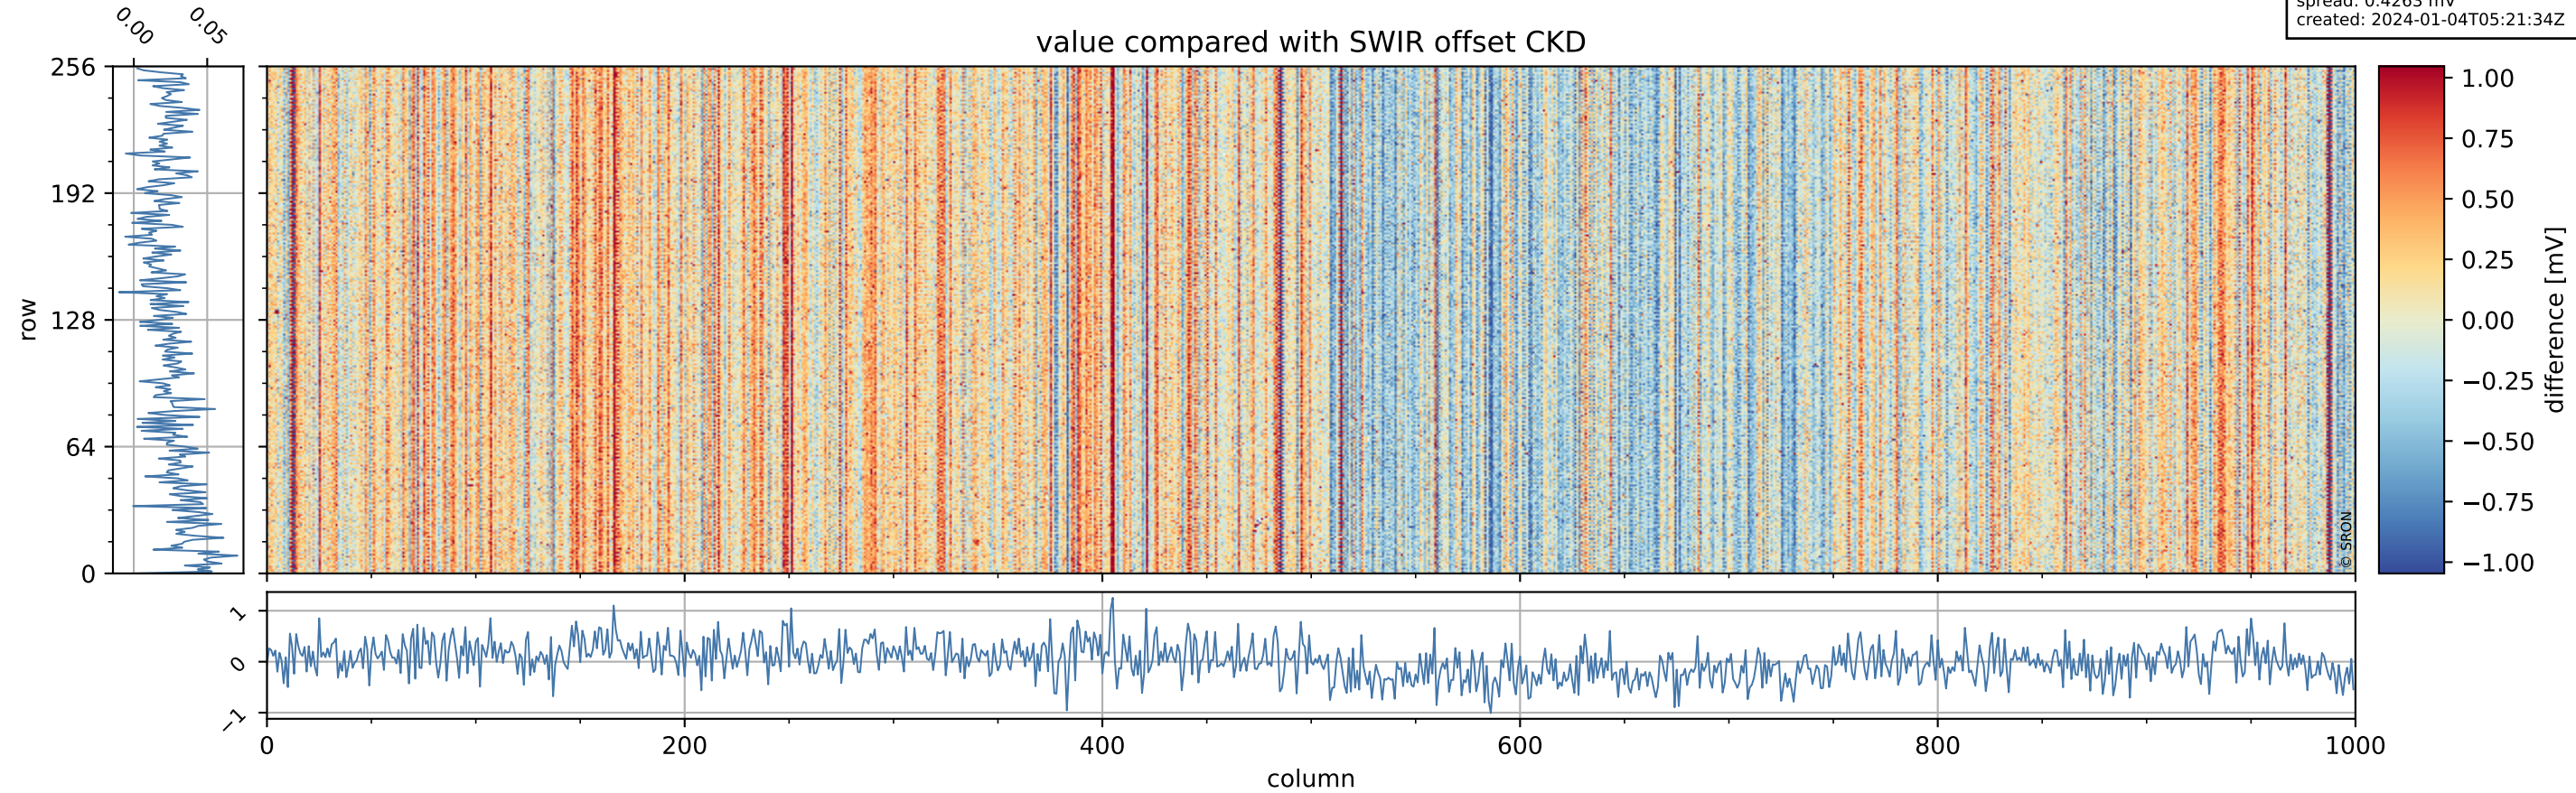

Tropomi SWIR offset (beta nominal)

orbits: 18 in [32212, 32257]
coverage: 2024-01-01 / 2024-01-04
median: 0.52603 V
spread: 0.035917 V
created: 2024-01-04T05:21:34Z

value detector map

Tropomi SWIR offset (beta nominal)

orbits: 18 in [32212, 32257]
coverage: 2024-01-01 / 2024-01-04
median: 28.104 μV
spread: 14.288 μV
created: 2024-01-04T05:21:34Z

uncertainty detector map

Tropomi SWIR offset (beta nominal)

orbits: 18 in [32212, 32257]
coverage: 2024-01-01 / 2024-01-04
median: 0.024243 mV
spread: 0.4263 mV
created: 2024-01-04T05:21:34Z

value compared with SWIR offset CKD

Tropomi SWIR offset (beta nominal)

orbits: 18 in [32212, 32257]
coverage: 2024-01-01 / 2024-01-04
created: 2024-01-04T05:21:35Z

ground-tracks of Sentinel-5P

Tropomi SWIR offset (beta nominal)

orbits: 18 in [32212, 32257]
coverage: 2024-01-01 / 2024-01-04
created: 2024-01-04T05:21:35Z

trend of detector median & temperatures