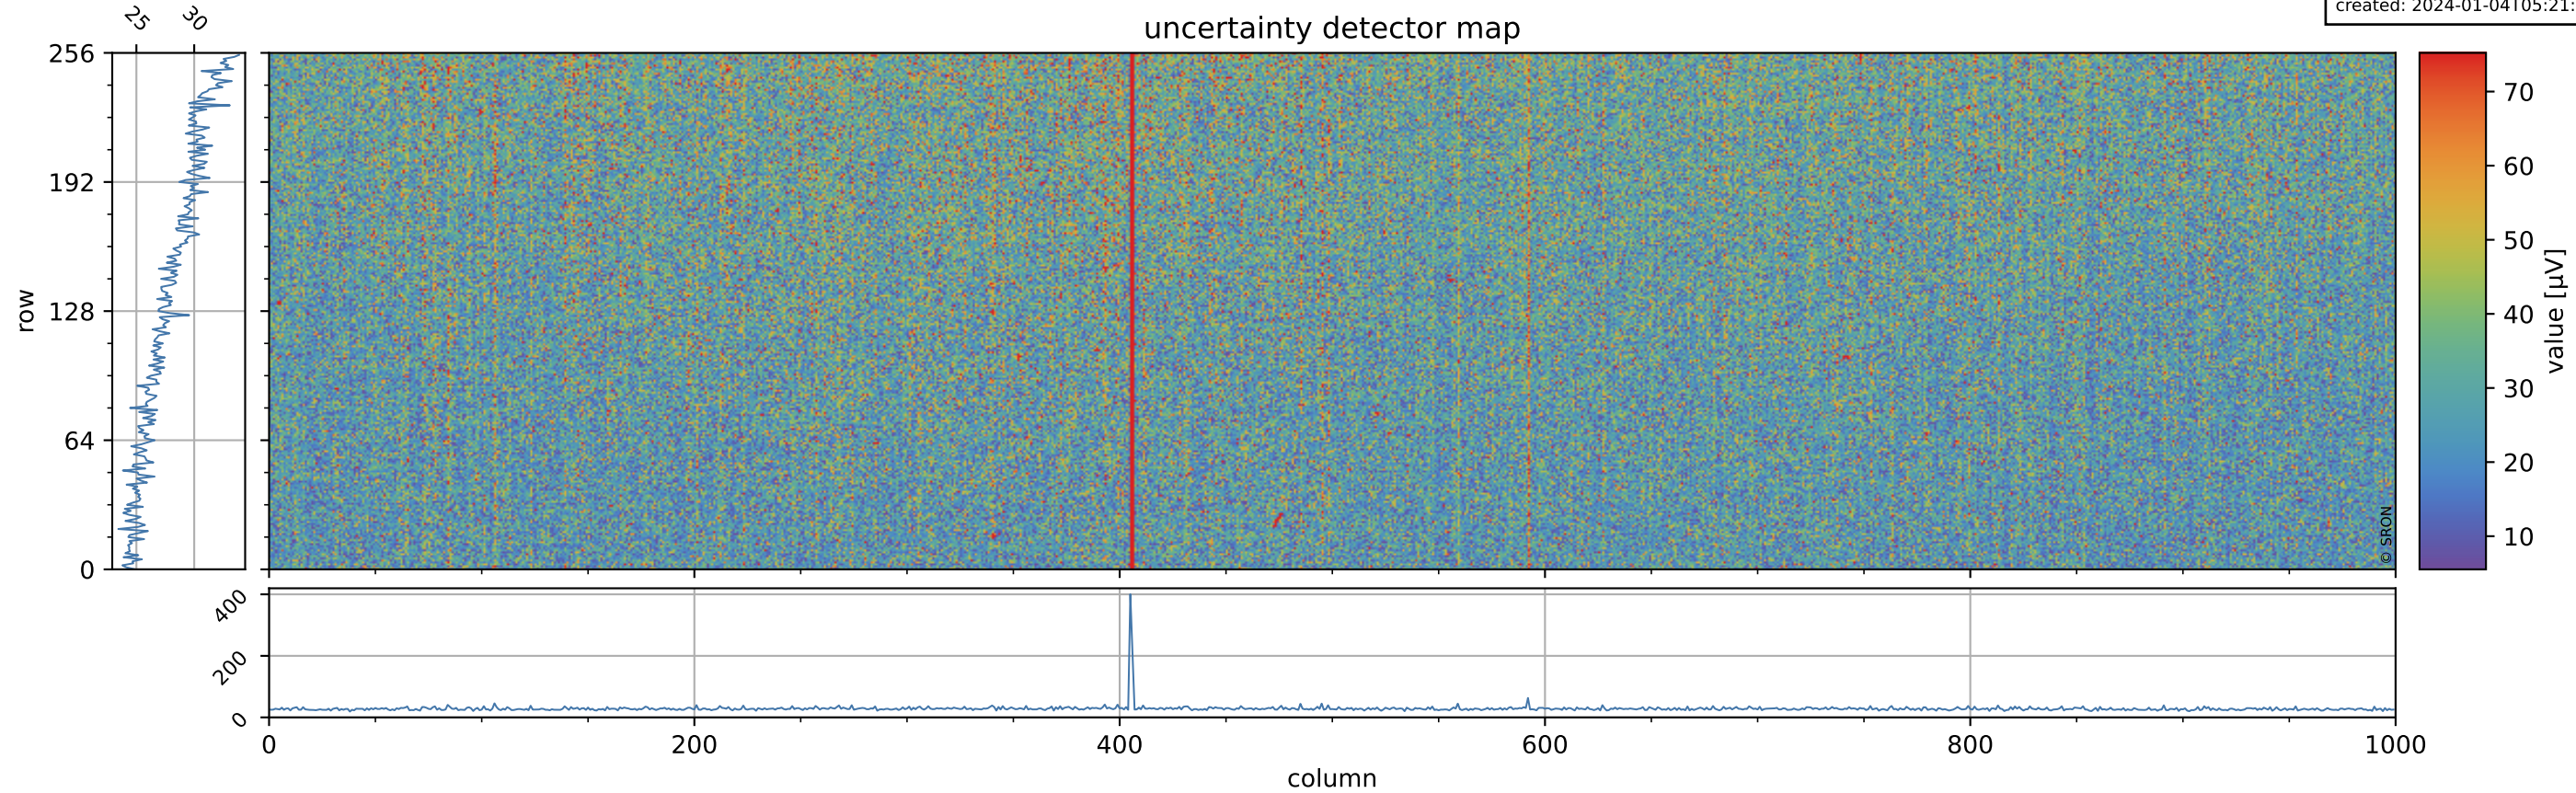

Tropomi SWIR offset (beta nominal)

orbits: 18 in [32212, 32257]
coverage: 2024-01-01 / 2024-01-04
median: 0.52603 V
spread: 0.035917 V
created: 2024-01-04T05:21:34Z

value detector map

Tropomi SWIR offset (beta nominal)

orbits: 18 in [32212, 32257]
coverage: 2024-01-01 / 2024-01-04
median: 28.104 μV
spread: 14.288 μV
created: 2024-01-04T05:21:34Z

uncertainty detector map

Tropomi SWIR offset (beta nominal)

orbits: 18 in [32212, 32257]
coverage: 2024-01-01 / 2024-01-04
median: 0.024243 mV
spread: 0.4263 mV
created: 2024-01-04T05:21:34Z

value compared with SWIR offset CKD

Tropomi SWIR offset (beta nominal)

orbits: 18 in [32212, 32257]
coverage: 2024-01-01 / 2024-01-04
created: 2024-01-04T05:21:35Z

ground-tracks of Sentinel-5P

Tropomi SWIR offset (beta nominal)

orbits: 18 in [32212, 32257]
coverage: 2024-01-01 / 2024-01-04
created: 2024-01-04T05:21:35Z

trend of detector median & temperatures