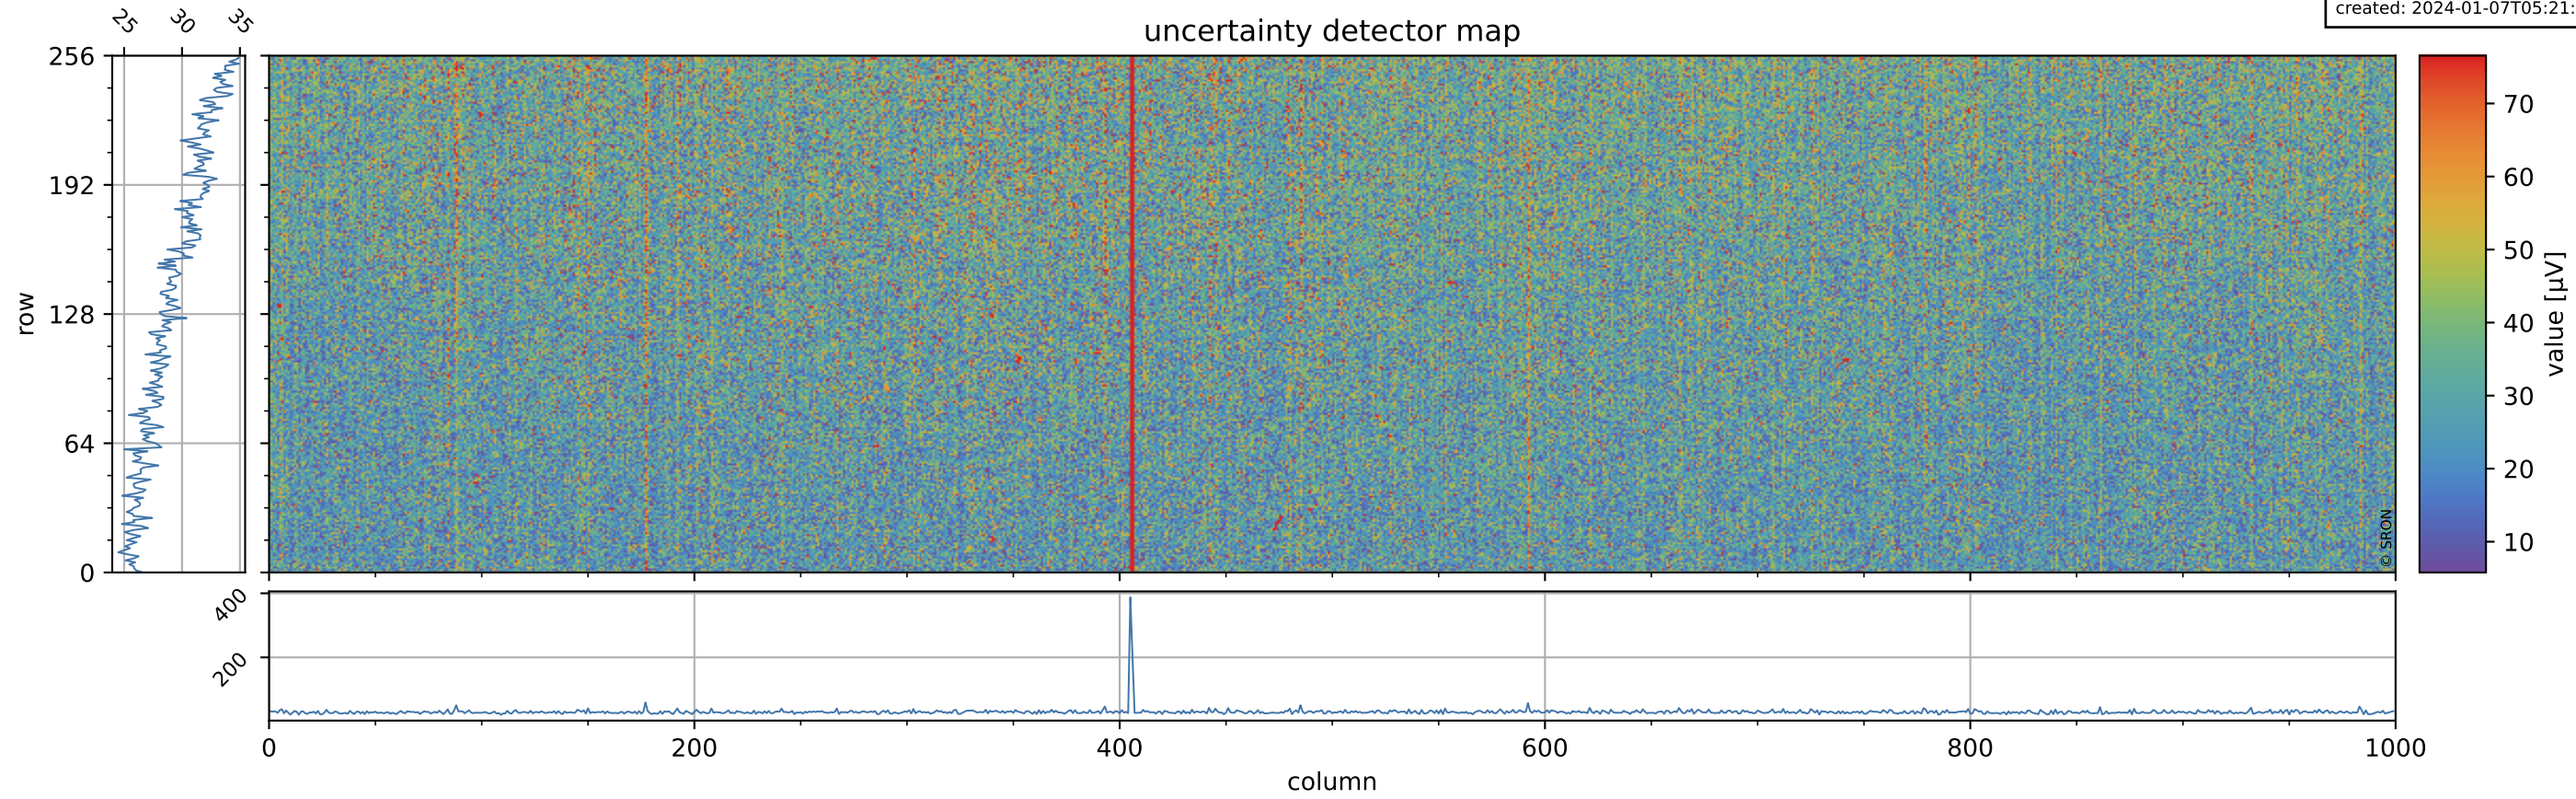

Tropomi SWIR offset (beta nominal)

orbits: 17 in [32257, 32302]
coverage: 2024-01-04 / 2024-01-06
median: 0.52604 V
spread: 0.035916 V
created: 2024-01-07T05:21:26Z

value detector map

Tropomi SWIR offset (beta nominal)

orbits: 17 in [32257, 32302]
coverage: 2024-01-04 / 2024-01-06
median: 29.418 μV
spread: 14.758 μV
created: 2024-01-07T05:21:26Z

Tropomi SWIR offset (beta nominal)

orbits: 17 in [32257, 32302]
coverage: 2024-01-04 / 2024-01-06
median: 0.031884 mV
spread: 0.42039 mV
created: 2024-01-07T05:21:27Z

value compared with SWIR offset CKD

Tropomi SWIR offset (beta nominal)

orbits: 17 in [32257, 32302]
coverage: 2024-01-04 / 2024-01-06
created: 2024-01-07T05:21:27Z

ground-tracks of Sentinel-5P

Tropomi SWIR offset (beta nominal)

orbits: 17 in [32257, 32302]
coverage: 2024-01-04 / 2024-01-06
created: 2024-01-07T05:21:27Z

trend of detector median & temperatures