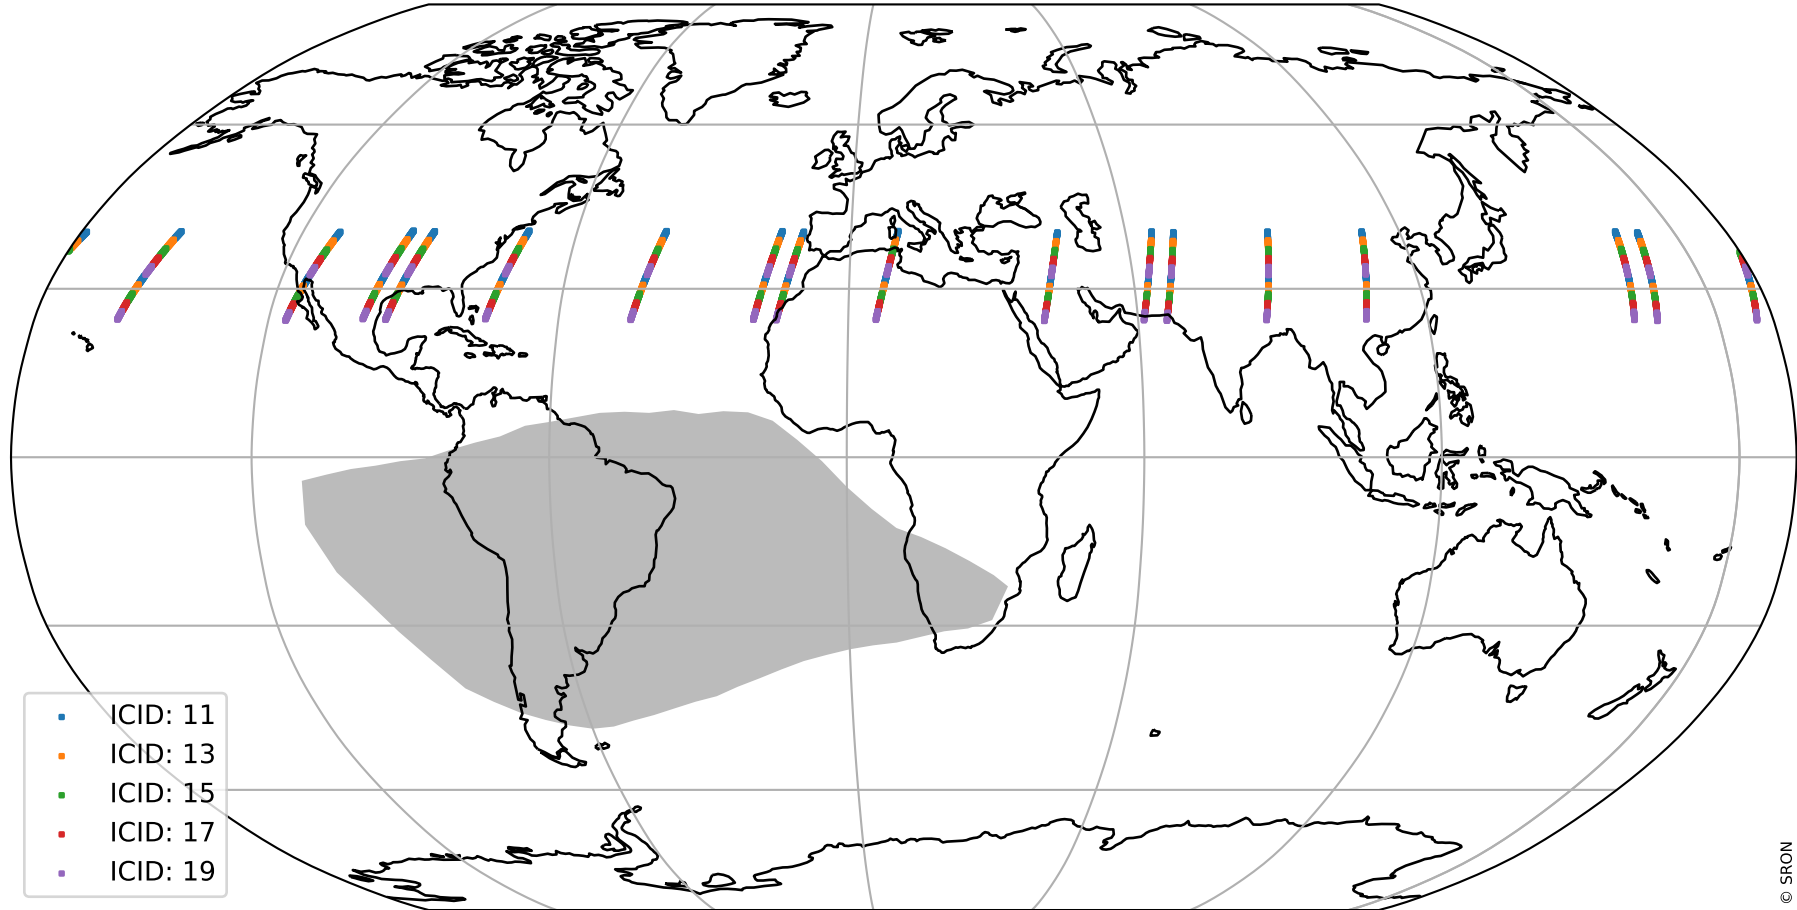

Tropomi SWIR offset (beta nominal)

orbits: 17 in [32257, 32302]
coverage: 2024-01-04 / 2024-01-06
median: 0.52604 V
spread: 0.035916 V
created: 2024-01-07T05:21:26Z

value detector map

Tropomi SWIR offset (beta nominal)

orbits: 17 in [32257, 32302]
coverage: 2024-01-04 / 2024-01-06
median: 29.418 μV
spread: 14.758 μV
created: 2024-01-07T05:21:26Z

Tropomi SWIR offset (beta nominal)

orbits: 17 in [32257, 32302]
coverage: 2024-01-04 / 2024-01-06
median: 0.031884 mV
spread: 0.42039 mV
created: 2024-01-07T05:21:27Z

value compared with SWIR offset CKD

Tropomi SWIR offset (beta nominal)

orbits: 17 in [32257, 32302]
coverage: 2024-01-04 / 2024-01-06
created: 2024-01-07T05:21:27Z

ground-tracks of Sentinel-5P

Tropomi SWIR offset (beta nominal)

orbits: 17 in [32257, 32302]
coverage: 2024-01-04 / 2024-01-06
created: 2024-01-07T05:21:27Z

trend of detector median & temperatures