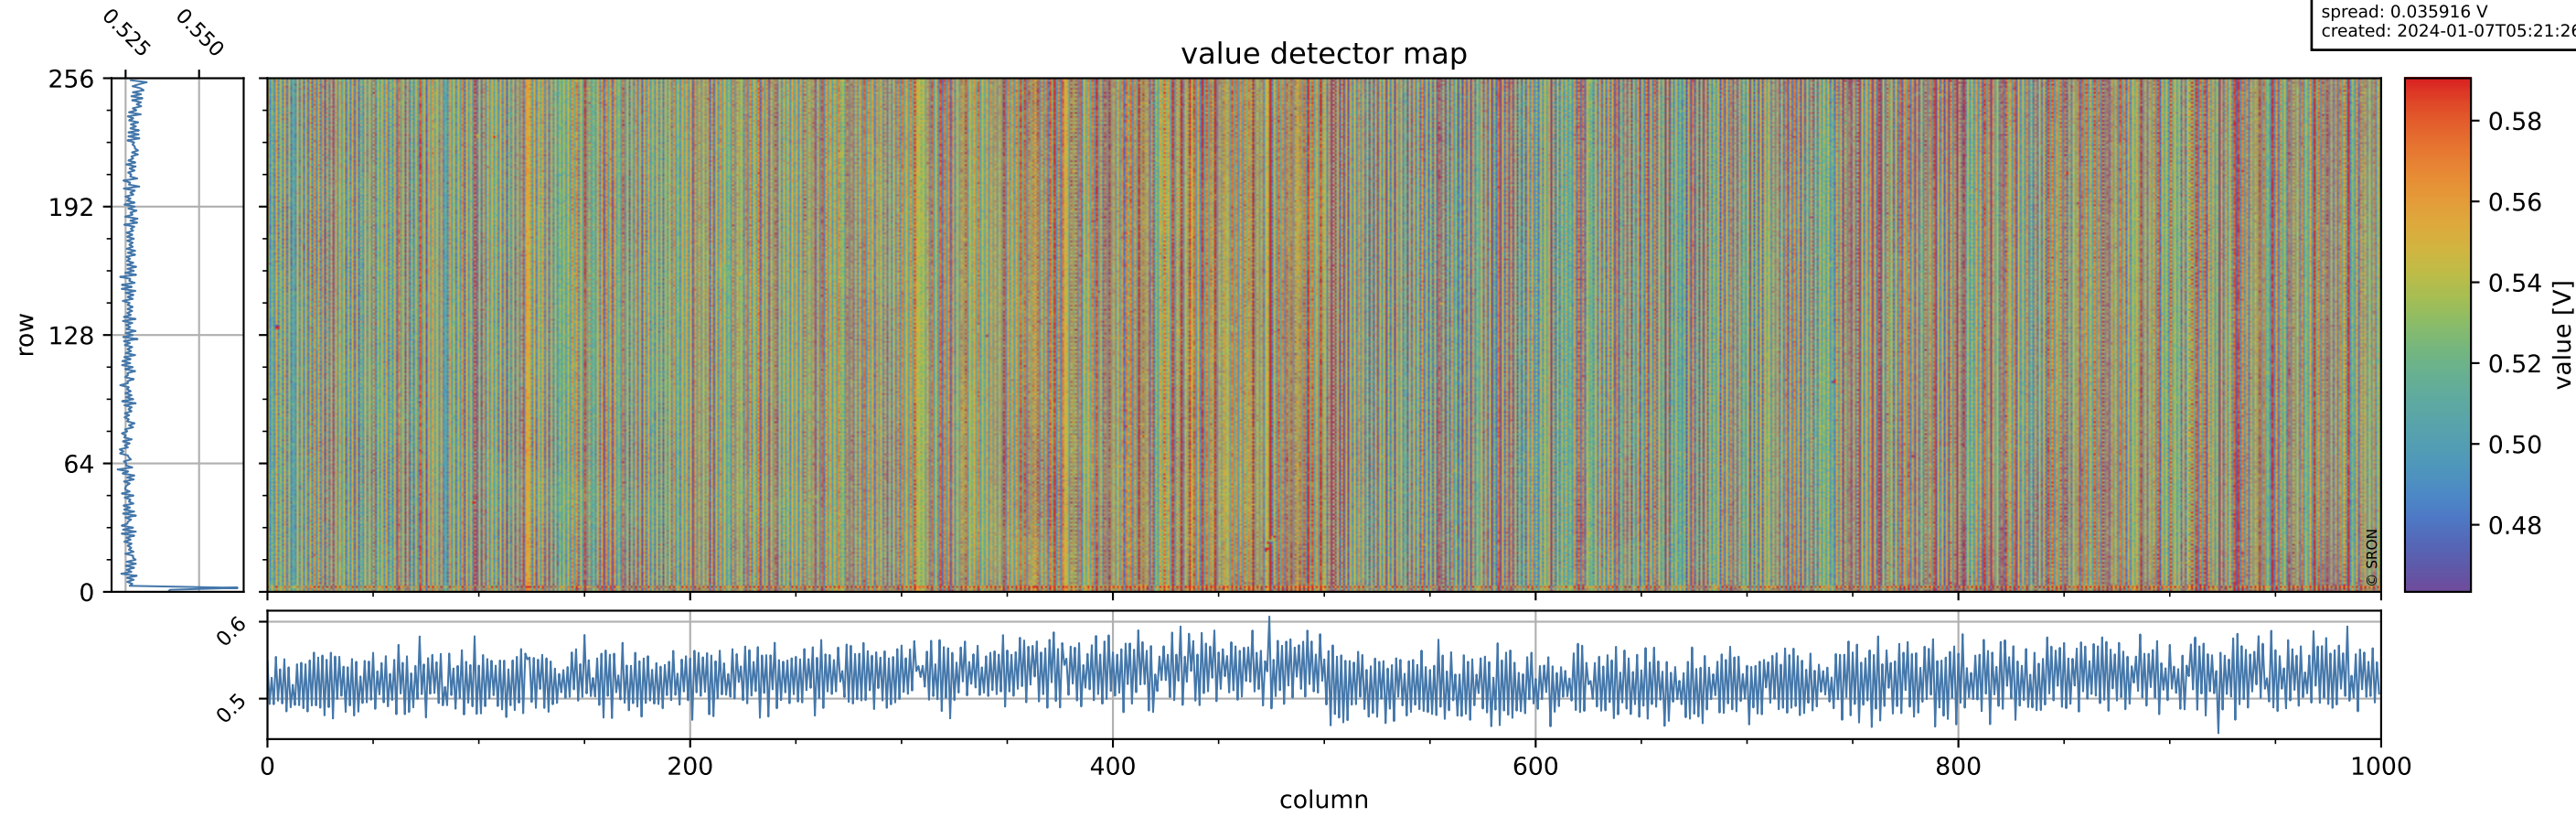

Tropomi SWIR offset (beta nominal)

orbits: 17 in [32257, 32302]
coverage: 2024-01-04 / 2024-01-06
median: 0.52604 V
spread: 0.035916 V
created: 2024-01-07T05:21:26Z

value detector map

Tropomi SWIR offset (beta nominal)

orbits: 17 in [32257, 32302]
coverage: 2024-01-04 / 2024-01-06
median: 29.418 μV
spread: 14.758 μV
created: 2024-01-07T05:21:26Z

Tropomi SWIR offset (beta nominal)

orbits: 17 in [32257, 32302]
coverage: 2024-01-04 / 2024-01-06
median: 0.031884 mV
spread: 0.42039 mV
created: 2024-01-07T05:21:27Z

value compared with SWIR offset CKD

Tropomi SWIR offset (beta nominal)

orbits: 17 in [32257, 32302]
coverage: 2024-01-04 / 2024-01-06
created: 2024-01-07T05:21:27Z

ground-tracks of Sentinel-5P

Tropomi SWIR offset (beta nominal)

orbits: 17 in [32257, 32302]
coverage: 2024-01-04 / 2024-01-06
created: 2024-01-07T05:21:27Z

trend of detector median & temperatures