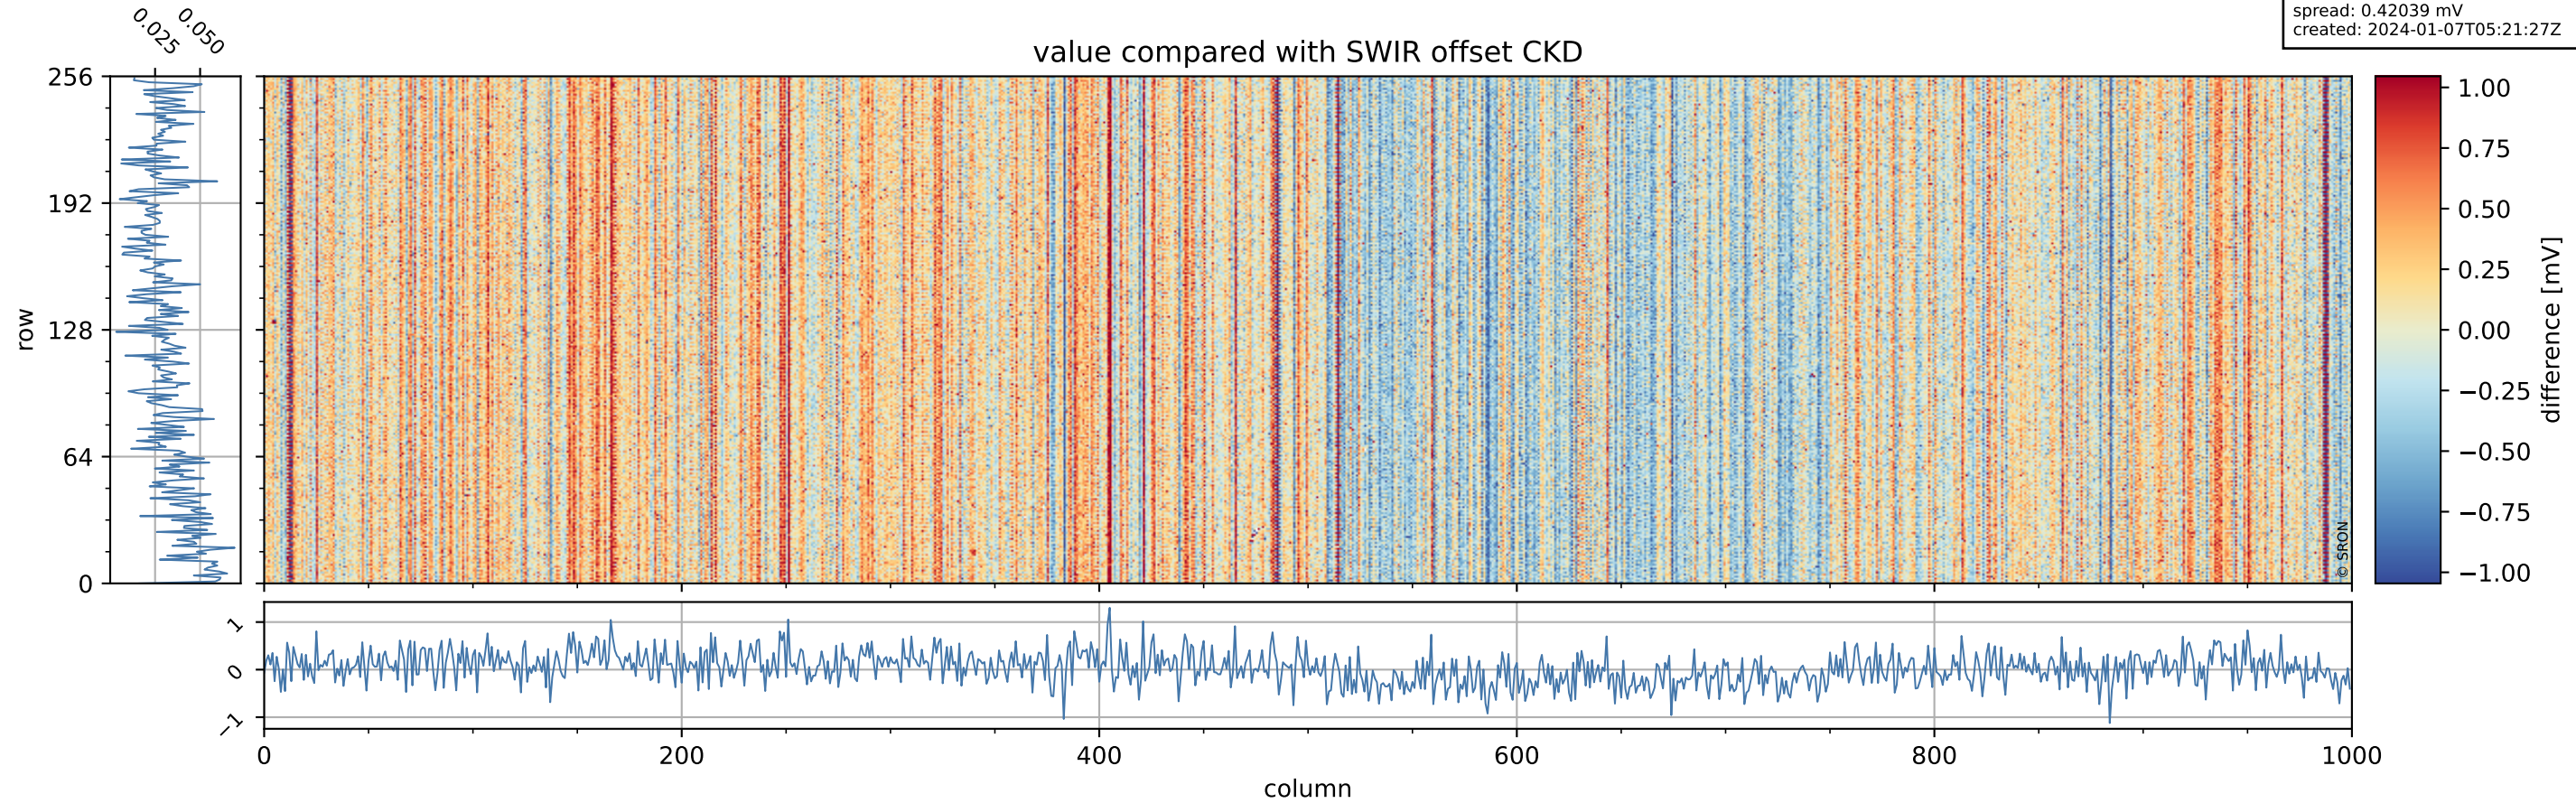

Tropomi SWIR offset (beta nominal)

orbits: 17 in [32257, 32302]
coverage: 2024-01-04 / 2024-01-06
median: 0.52604 V
spread: 0.035916 V
created: 2024-01-07T05:21:26Z

value detector map

Tropomi SWIR offset (beta nominal)

orbits: 17 in [32257, 32302]
coverage: 2024-01-04 / 2024-01-06
median: 29.418 μV
spread: 14.758 μV
created: 2024-01-07T05:21:26Z

Tropomi SWIR offset (beta nominal)

orbits: 17 in [32257, 32302]
coverage: 2024-01-04 / 2024-01-06
median: 0.031884 mV
spread: 0.42039 mV
created: 2024-01-07T05:21:27Z

value compared with SWIR offset CKD

Tropomi SWIR offset (beta nominal)

orbits: 17 in [32257, 32302]
coverage: 2024-01-04 / 2024-01-06
created: 2024-01-07T05:21:27Z

ground-tracks of Sentinel-5P

Tropomi SWIR offset (beta nominal)

orbits: 17 in [32257, 32302]
coverage: 2024-01-04 / 2024-01-06
created: 2024-01-07T05:21:27Z

trend of detector median & temperatures