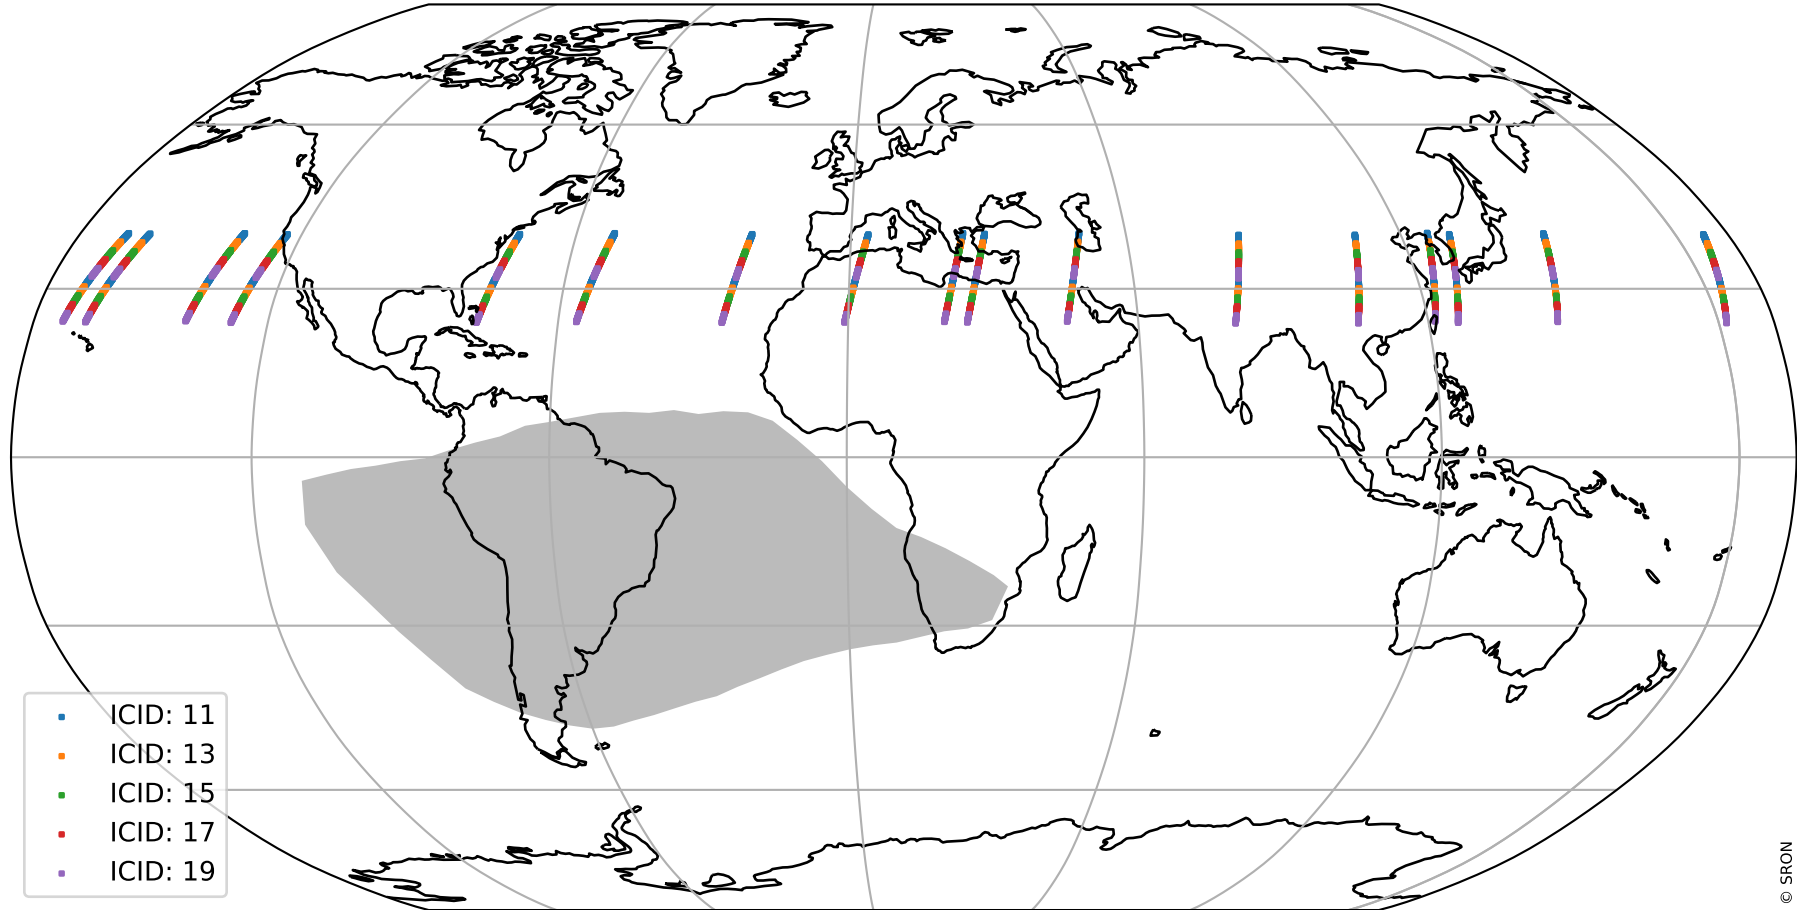

Tropomi SWIR offset (beta nominal)

orbits: 17 in [32302, 32347]
coverage: 2024-01-07 / 2024-01-09
median: 0.52601 V
spread: 0.035916 V
created: 2024-01-10T05:21:45Z

value detector map

Tropomi SWIR offset (beta nominal)

orbits: 17 in [32302, 32347]
coverage: 2024-01-07 / 2024-01-09
median: 28.46 μV
spread: 14.413 μV
created: 2024-01-10T05:21:46Z

uncertainty detector map

Tropomi SWIR offset (beta nominal)

orbits: 17 in [32302, 32347]
coverage: 2024-01-07 / 2024-01-09
median: -0.0041764 mV
spread: 0.42328 mV
created: 2024-01-10T05:21:46Z

value compared with SWIR offset CKD

Tropomi SWIR offset (beta nominal)

orbits: 17 in [32302, 32347]
coverage: 2024-01-07 / 2024-01-09
created: 2024-01-10T05:21:46Z

ground-tracks of Sentinel-5P

Tropomi SWIR offset (beta nominal)

orbits: 17 in [32302, 32347]
coverage: 2024-01-07 / 2024-01-09
created: 2024-01-10T05:21:47Z

trend of detector median & temperatures