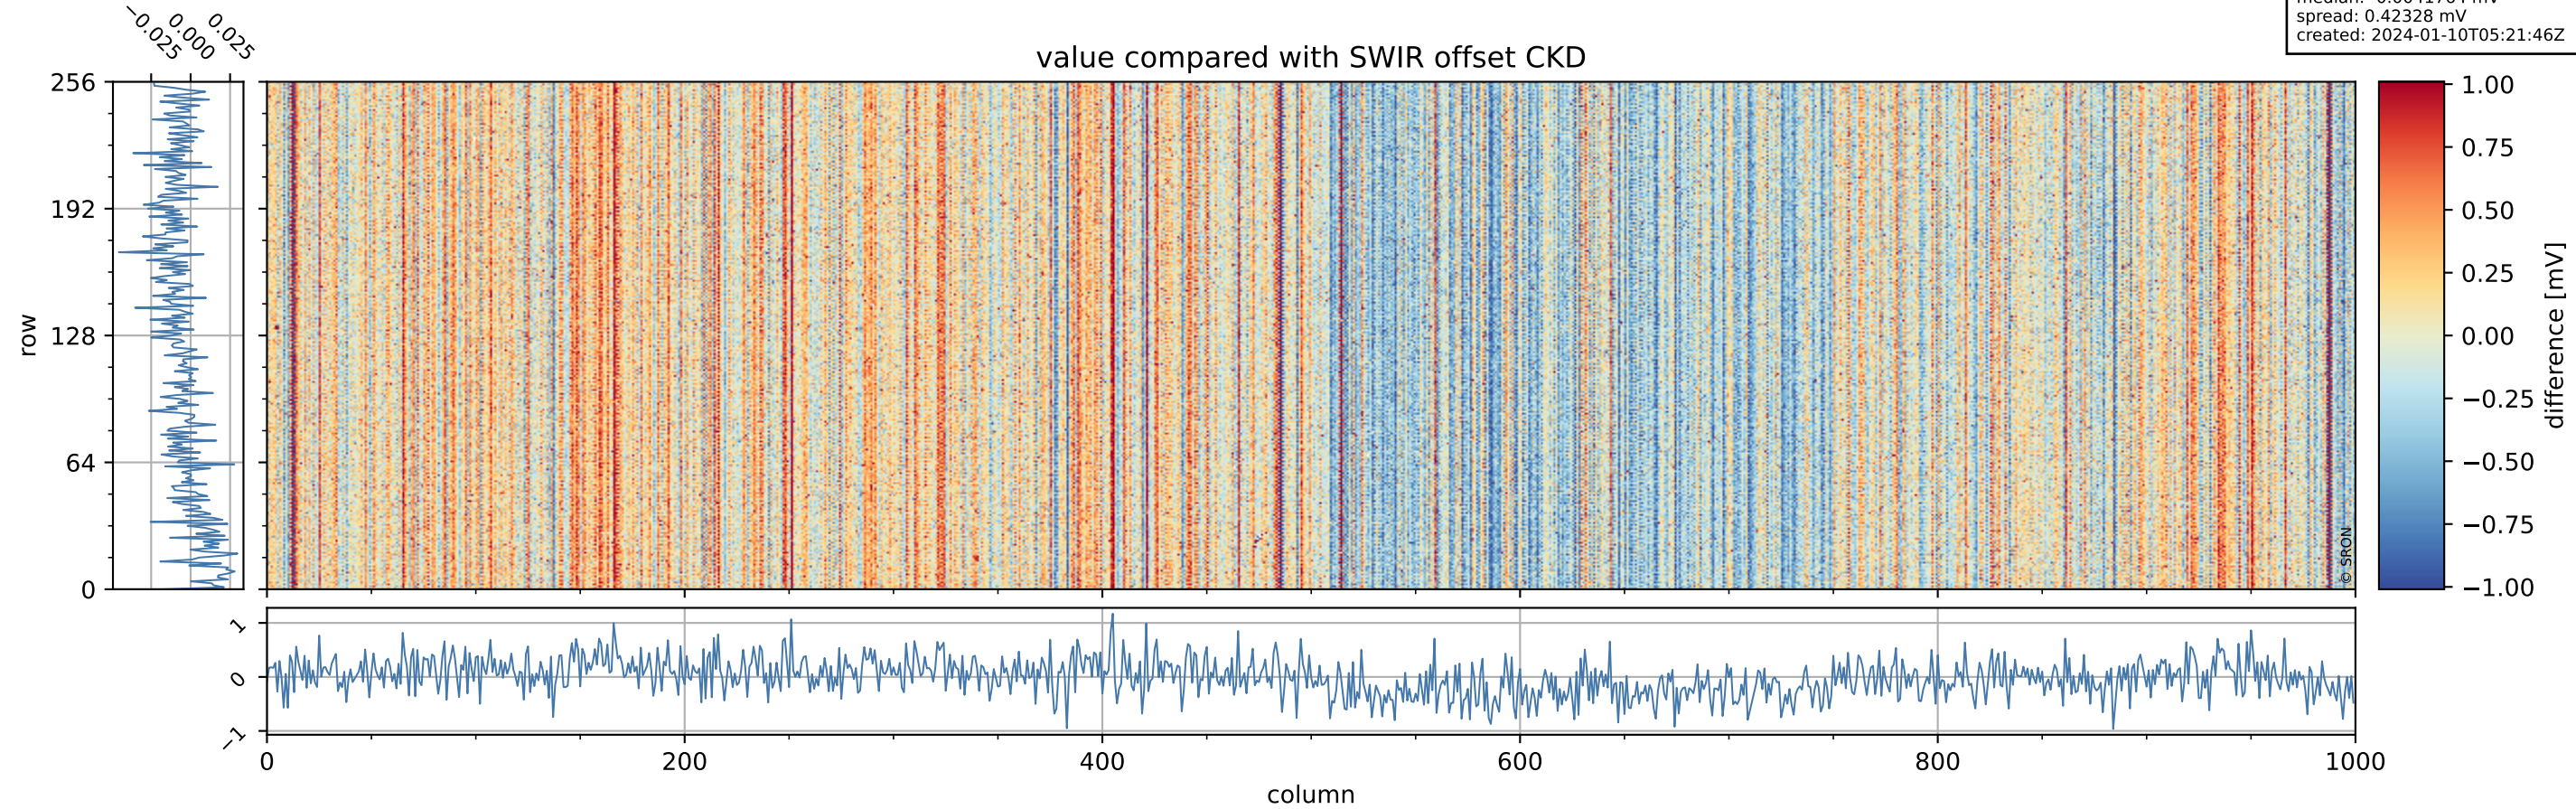

Tropomi SWIR offset (beta nominal)

orbits: 17 in [32302, 32347]
coverage: 2024-01-07 / 2024-01-09
median: 0.52601 V
spread: 0.035916 V
created: 2024-01-10T05:21:45Z

value detector map

Tropomi SWIR offset (beta nominal)

orbits: 17 in [32302, 32347]
coverage: 2024-01-07 / 2024-01-09
median: 28.46 μV
spread: 14.413 μV
created: 2024-01-10T05:21:46Z

uncertainty detector map

Tropomi SWIR offset (beta nominal)

orbits: 17 in [32302, 32347]
coverage: 2024-01-07 / 2024-01-09
median: -0.0041764 mV
spread: 0.42328 mV
created: 2024-01-10T05:21:46Z

value compared with SWIR offset CKD

Tropomi SWIR offset (beta nominal)

orbits: 17 in [32302, 32347]
coverage: 2024-01-07 / 2024-01-09
created: 2024-01-10T05:21:46Z

ground-tracks of Sentinel-5P

Tropomi SWIR offset (beta nominal)

orbits: 17 in [32302, 32347]
coverage: 2024-01-07 / 2024-01-09
created: 2024-01-10T05:21:47Z

trend of detector median & temperatures