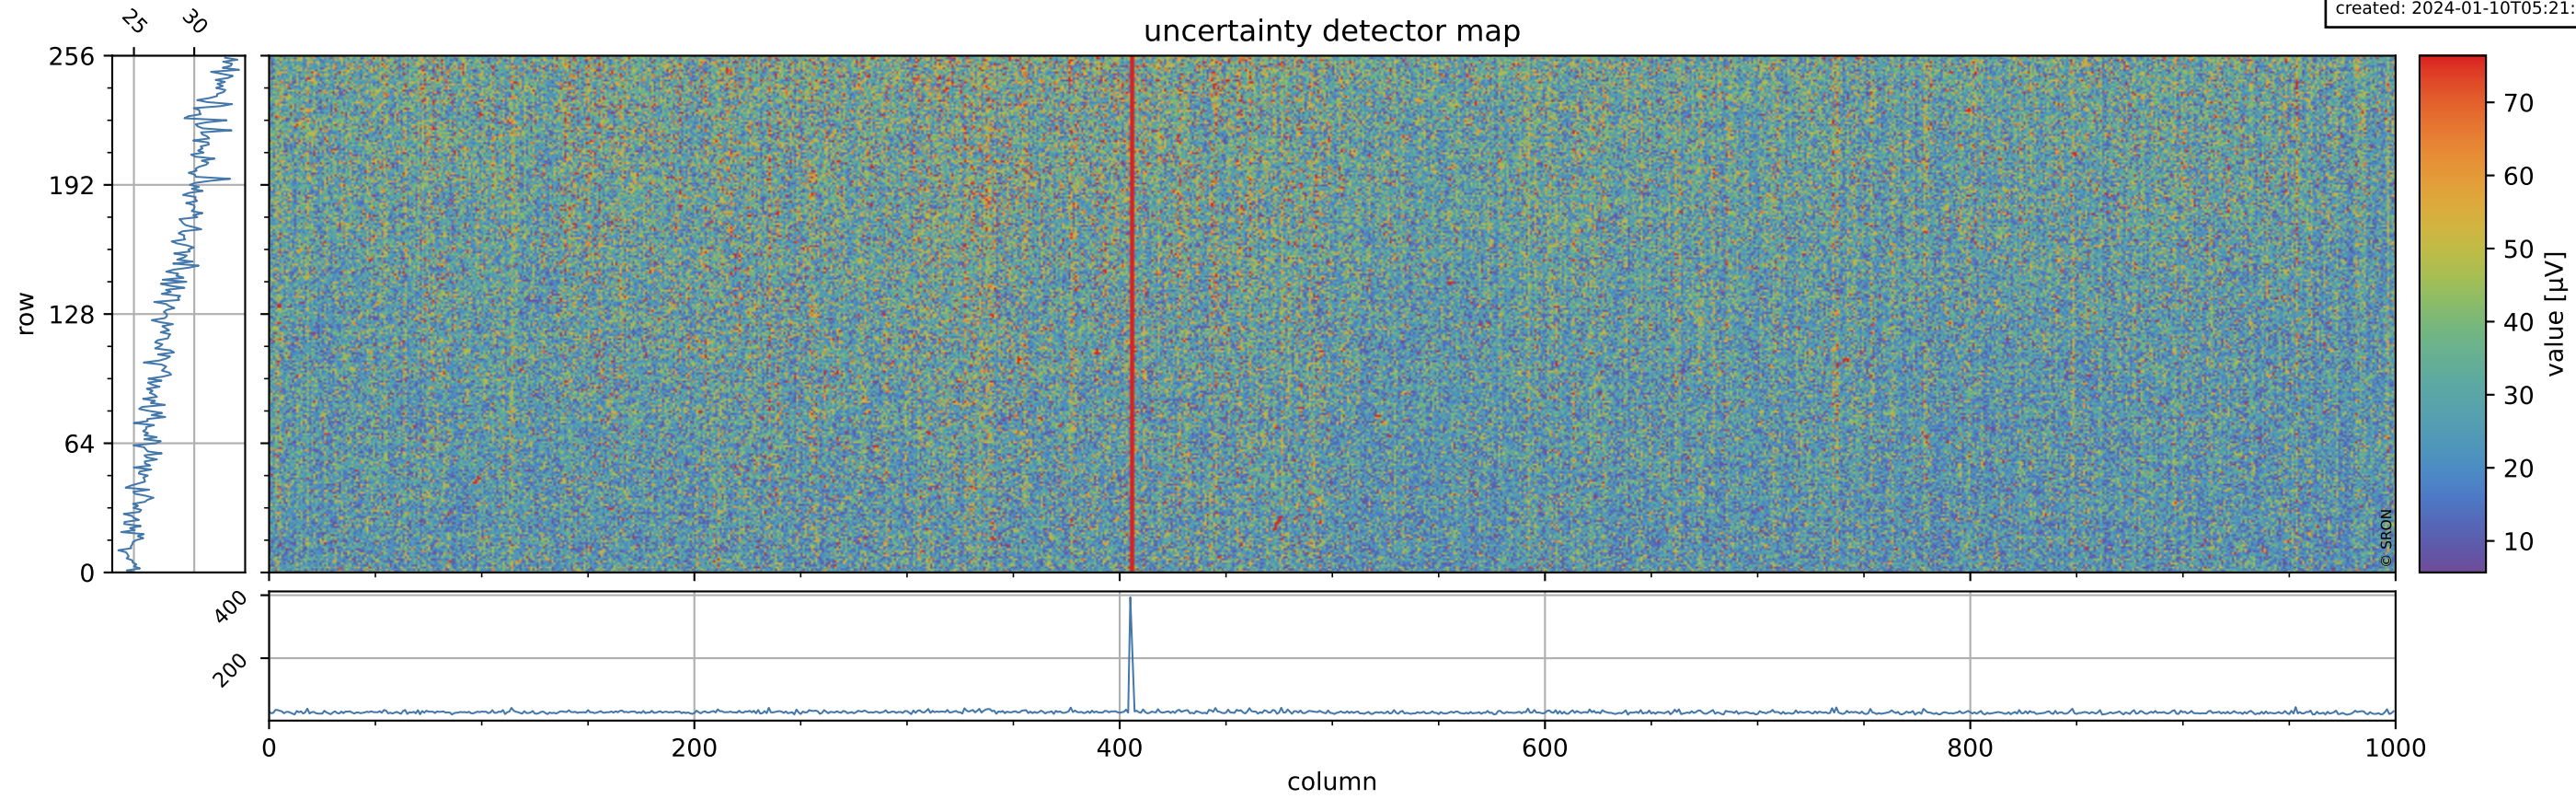

Tropomi SWIR offset (beta nominal)

orbits: 17 in [32302, 32347]
coverage: 2024-01-07 / 2024-01-09
median: 0.52601 V
spread: 0.035916 V
created: 2024-01-10T05:21:45Z

value detector map

Tropomi SWIR offset (beta nominal)

orbits: 17 in [32302, 32347]
coverage: 2024-01-07 / 2024-01-09
median: 28.46 μV
spread: 14.413 μV
created: 2024-01-10T05:21:46Z

uncertainty detector map

Tropomi SWIR offset (beta nominal)

orbits: 17 in [32302, 32347]
coverage: 2024-01-07 / 2024-01-09
median: -0.0041764 mV
spread: 0.42328 mV
created: 2024-01-10T05:21:46Z

value compared with SWIR offset CKD

Tropomi SWIR offset (beta nominal)

orbits: 17 in [32302, 32347]
coverage: 2024-01-07 / 2024-01-09
created: 2024-01-10T05:21:46Z

ground-tracks of Sentinel-5P

Tropomi SWIR offset (beta nominal)

orbits: 17 in [32302, 32347]
coverage: 2024-01-07 / 2024-01-09
created: 2024-01-10T05:21:47Z

trend of detector median & temperatures