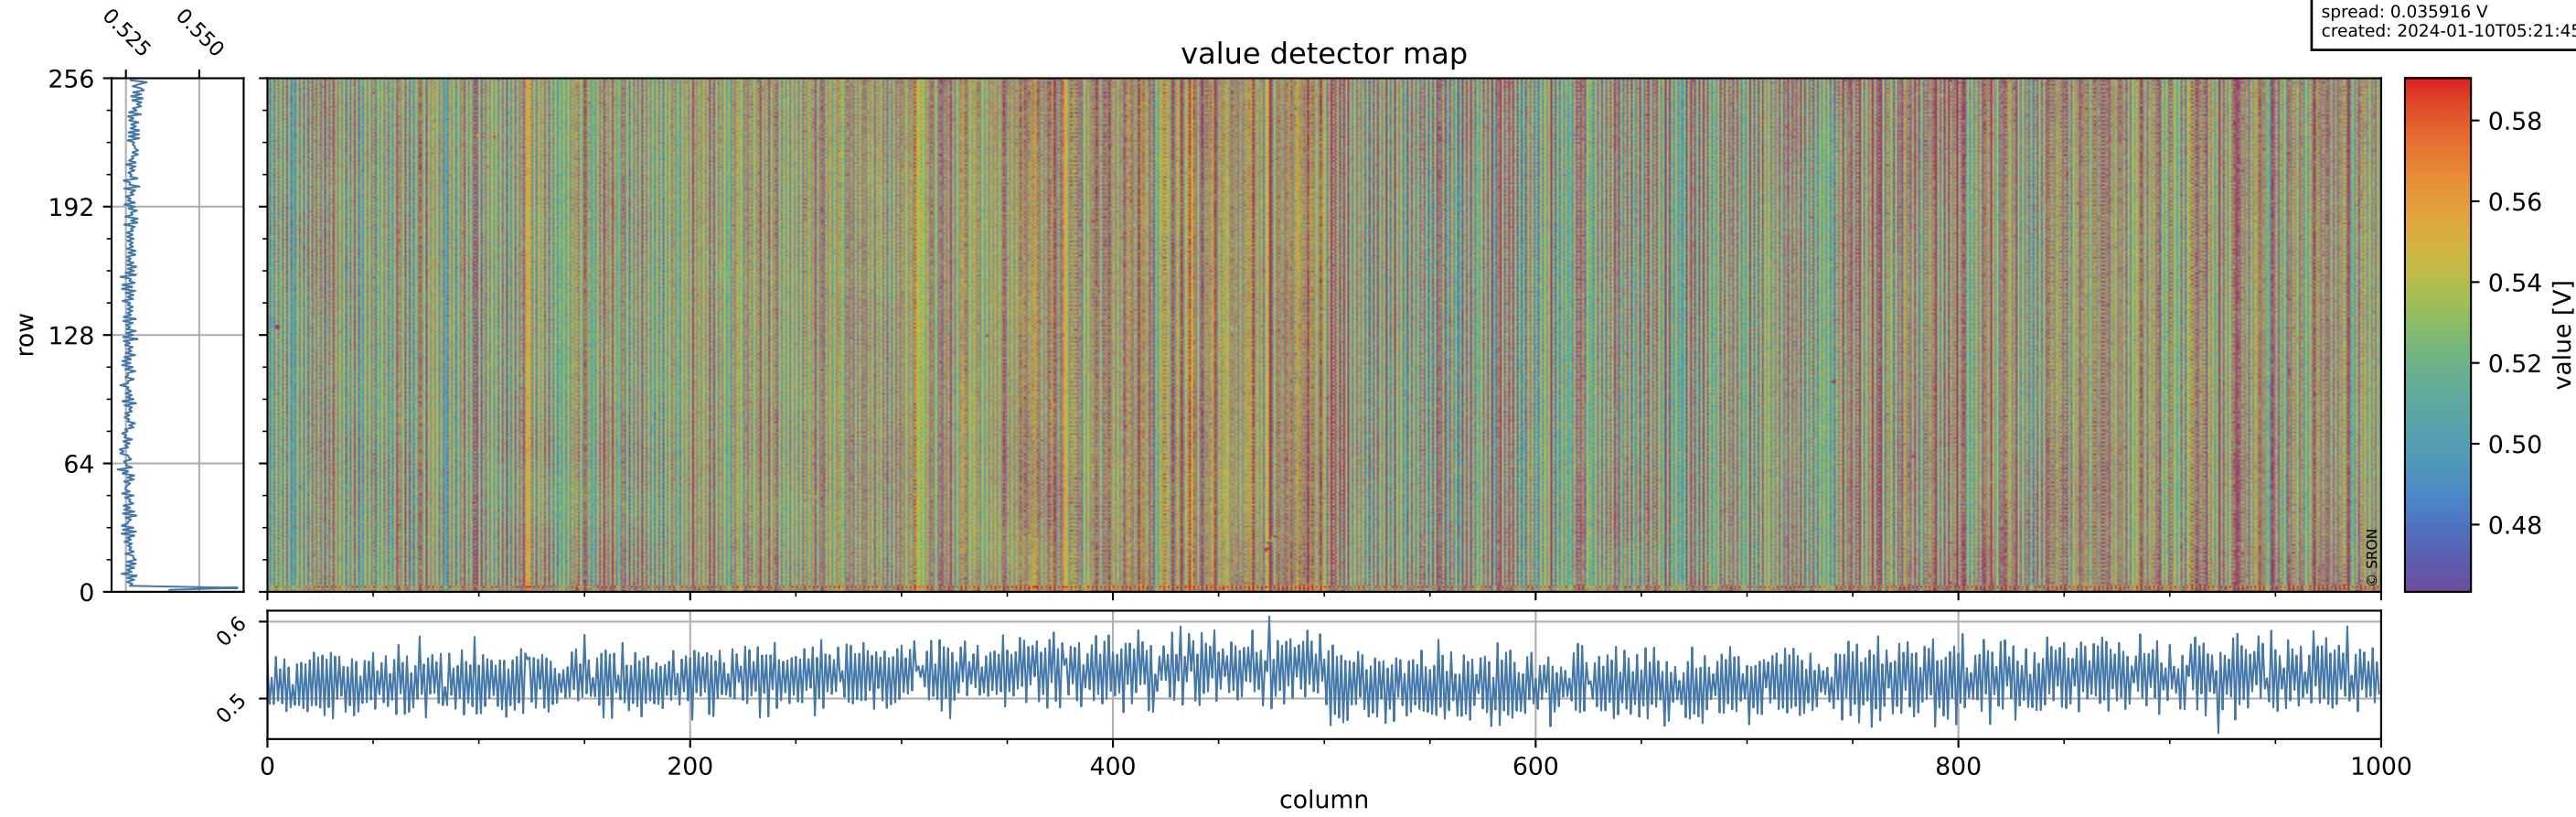

Tropomi SWIR offset (beta nominal)

orbits: 17 in [32302, 32347]
coverage: 2024-01-07 / 2024-01-09
median: 0.52601 V
spread: 0.035916 V
created: 2024-01-10T05:21:45Z

value detector map

Tropomi SWIR offset (beta nominal)

orbits: 17 in [32302, 32347]
coverage: 2024-01-07 / 2024-01-09
median: 28.46 μV
spread: 14.413 μV
created: 2024-01-10T05:21:46Z

uncertainty detector map

Tropomi SWIR offset (beta nominal)

orbits: 17 in [32302, 32347]
coverage: 2024-01-07 / 2024-01-09
median: -0.0041764 mV
spread: 0.42328 mV
created: 2024-01-10T05:21:46Z

value compared with SWIR offset CKD

Tropomi SWIR offset (beta nominal)

orbits: 17 in [32302, 32347]
coverage: 2024-01-07 / 2024-01-09
created: 2024-01-10T05:21:46Z

ground-tracks of Sentinel-5P

Tropomi SWIR offset (beta nominal)

orbits: 17 in [32302, 32347]
coverage: 2024-01-07 / 2024-01-09
created: 2024-01-10T05:21:47Z

trend of detector median & temperatures