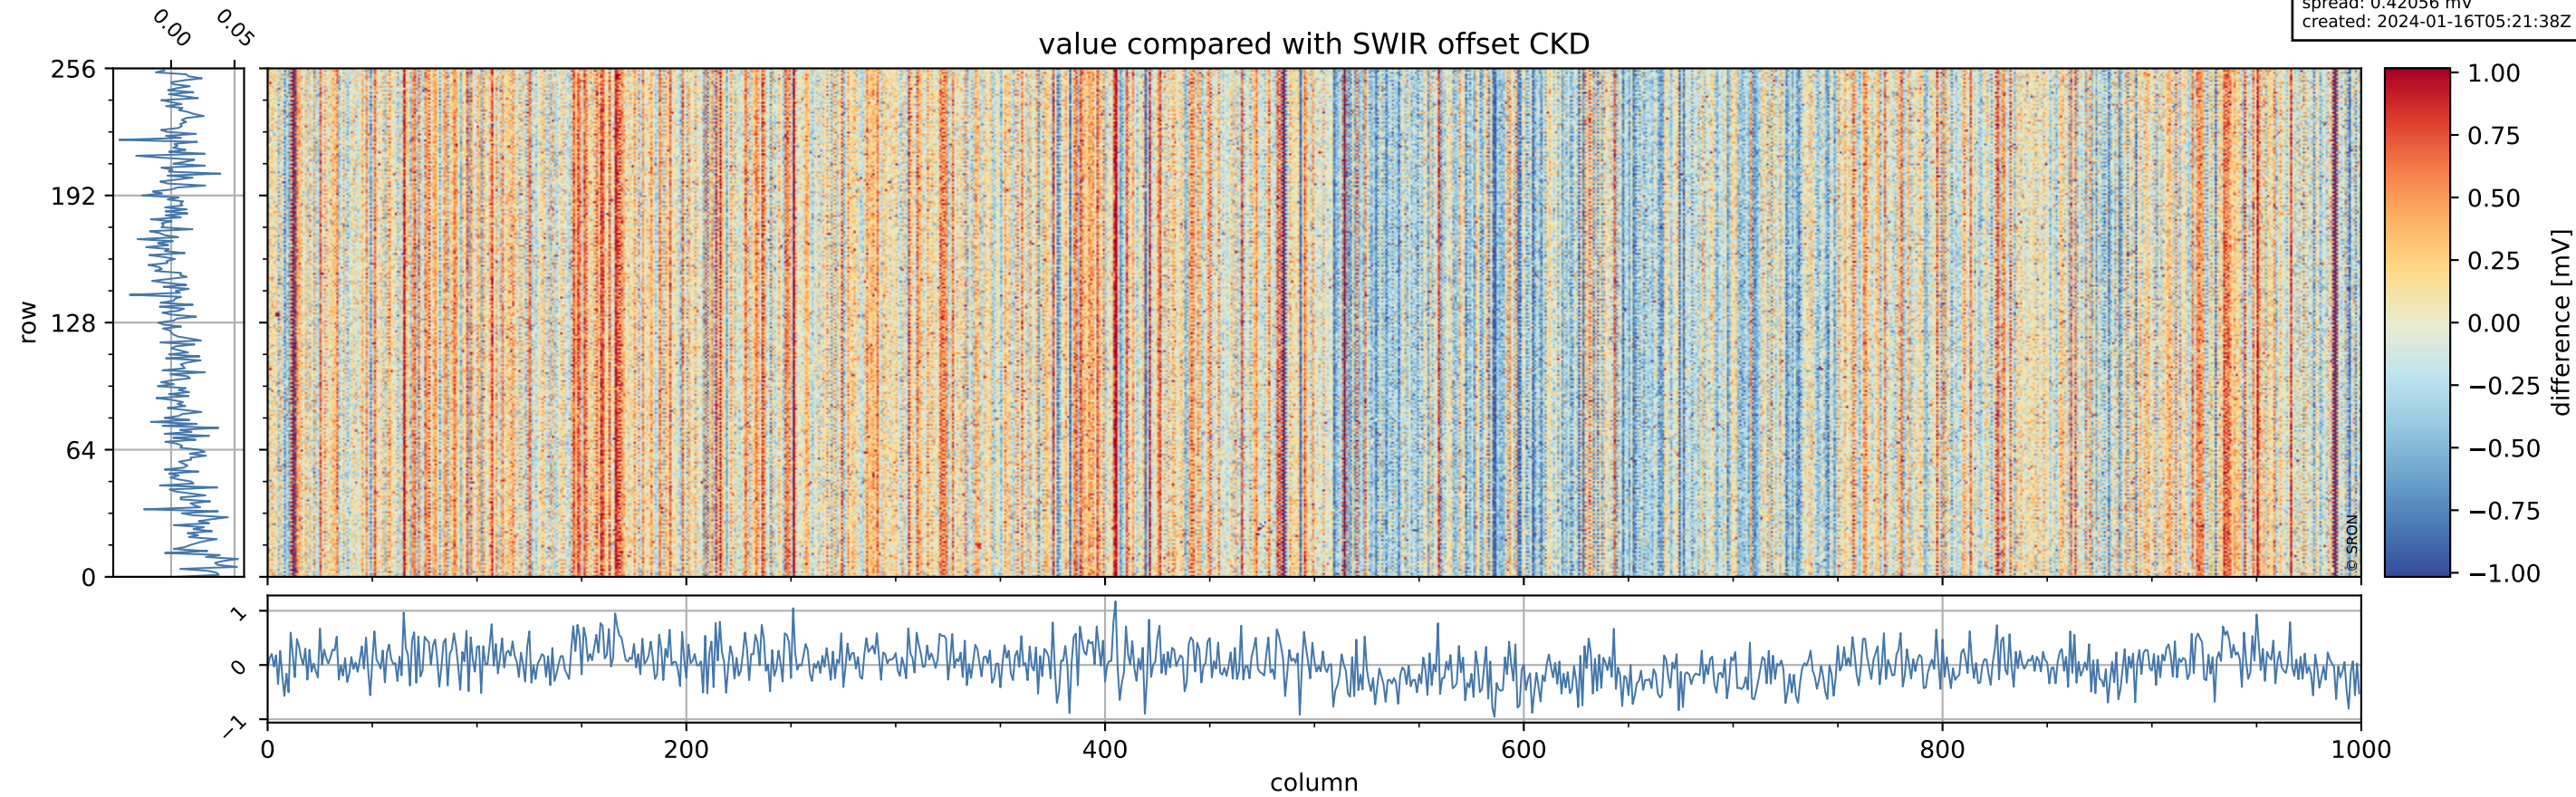

## value detector map

# Tropomi SWIR offset (beta nominal)

orbits: 15 in [32407, 32437]  
coverage: 2024-01-13 / 2024-01-15  
median: 30.183  $\mu\text{V}$   
spread: 15.173  $\mu\text{V}$   
created: 2024-01-16T05:21:38Z

# Tropomi SWIR offset (beta nominal)

orbits: 15 in [32407, 32437]  
coverage: 2024-01-13 / 2024-01-15  
median: 0.0087323 mV  
spread: 0.42056 mV  
created: 2024-01-16T05:21:38Z

value compared with SWIR offset CKD

# Tropomi SWIR offset (beta nominal)

orbits: 15 in [32407, 32437]  
coverage: 2024-01-13 / 2024-01-15  
created: 2024-01-16T05:21:39Z

ground-tracks of Sentinel-5P