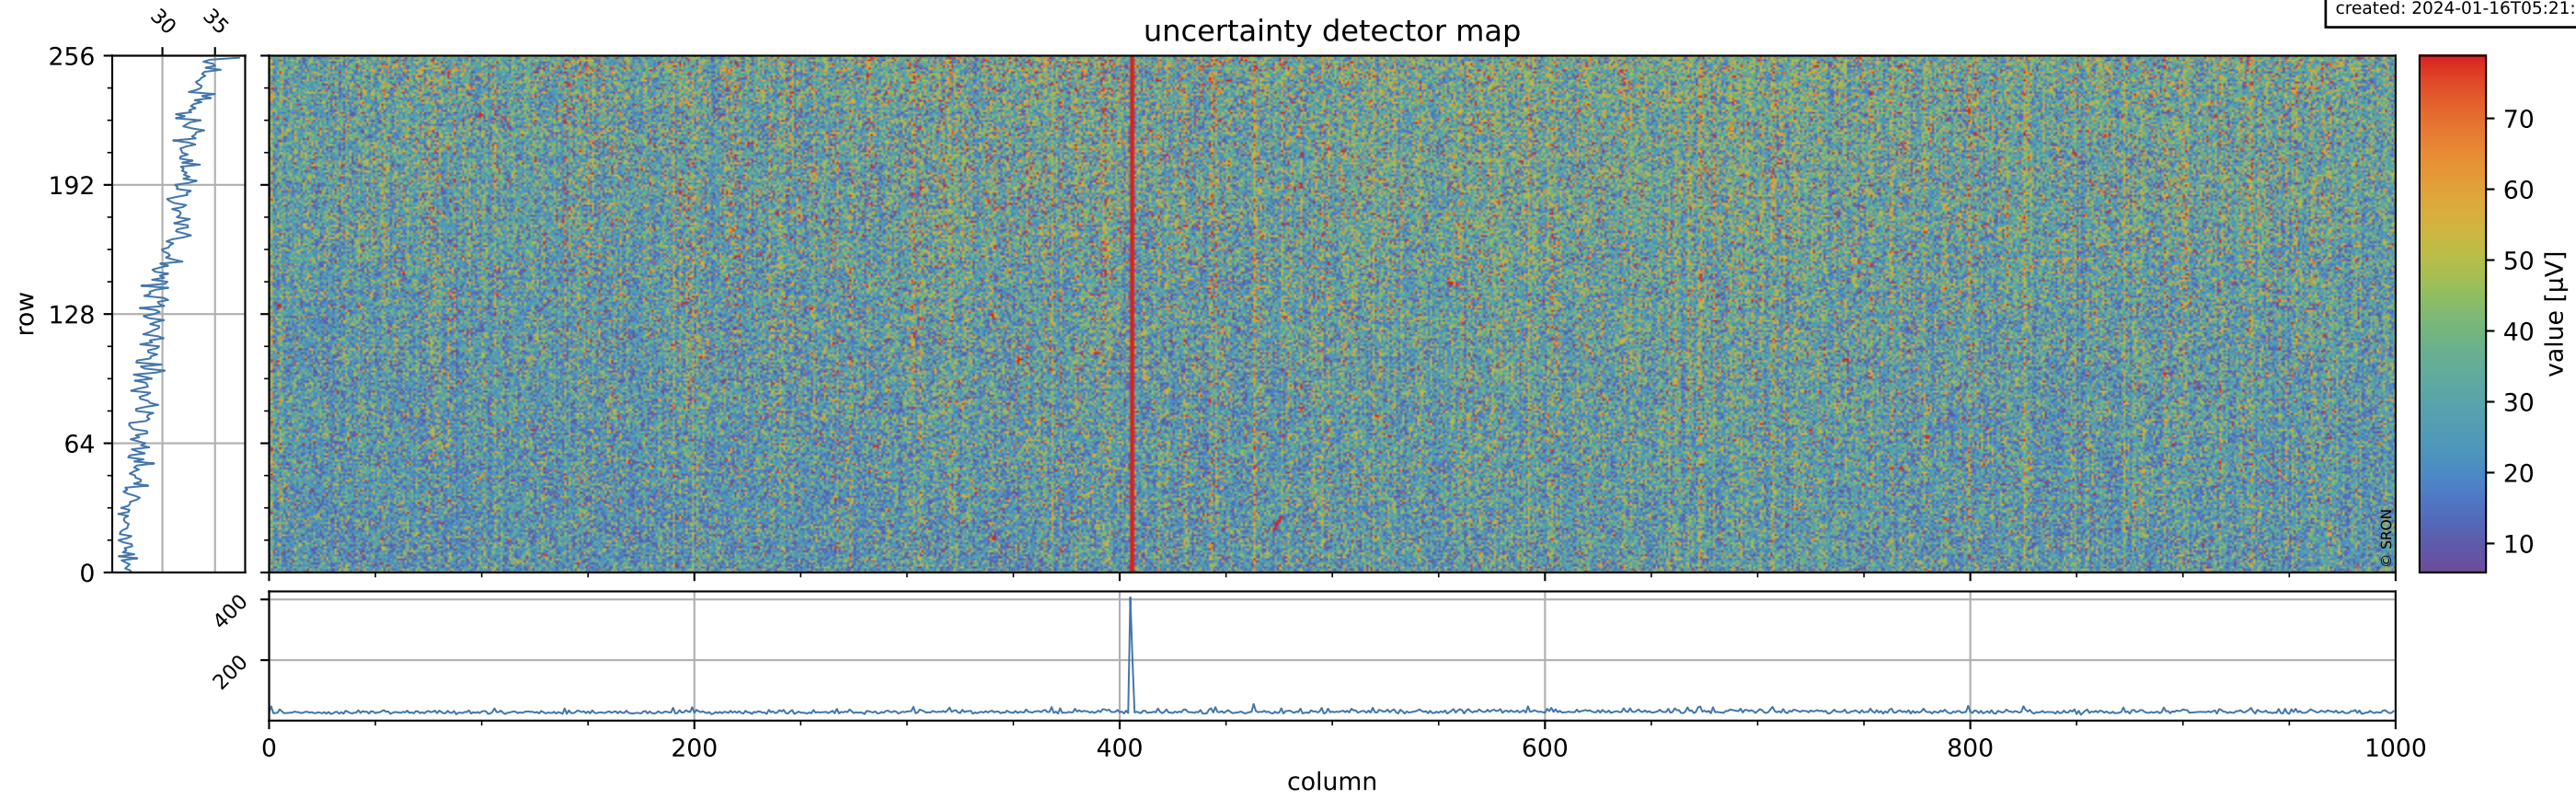

Tropomi SWIR offset (beta nominal)

orbits: 15 in [32407, 32437]
coverage: 2024-01-13 / 2024-01-15
median: 30.183 μV
spread: 15.173 μV
created: 2024-01-16T05:21:38Z

uncertainty detector map