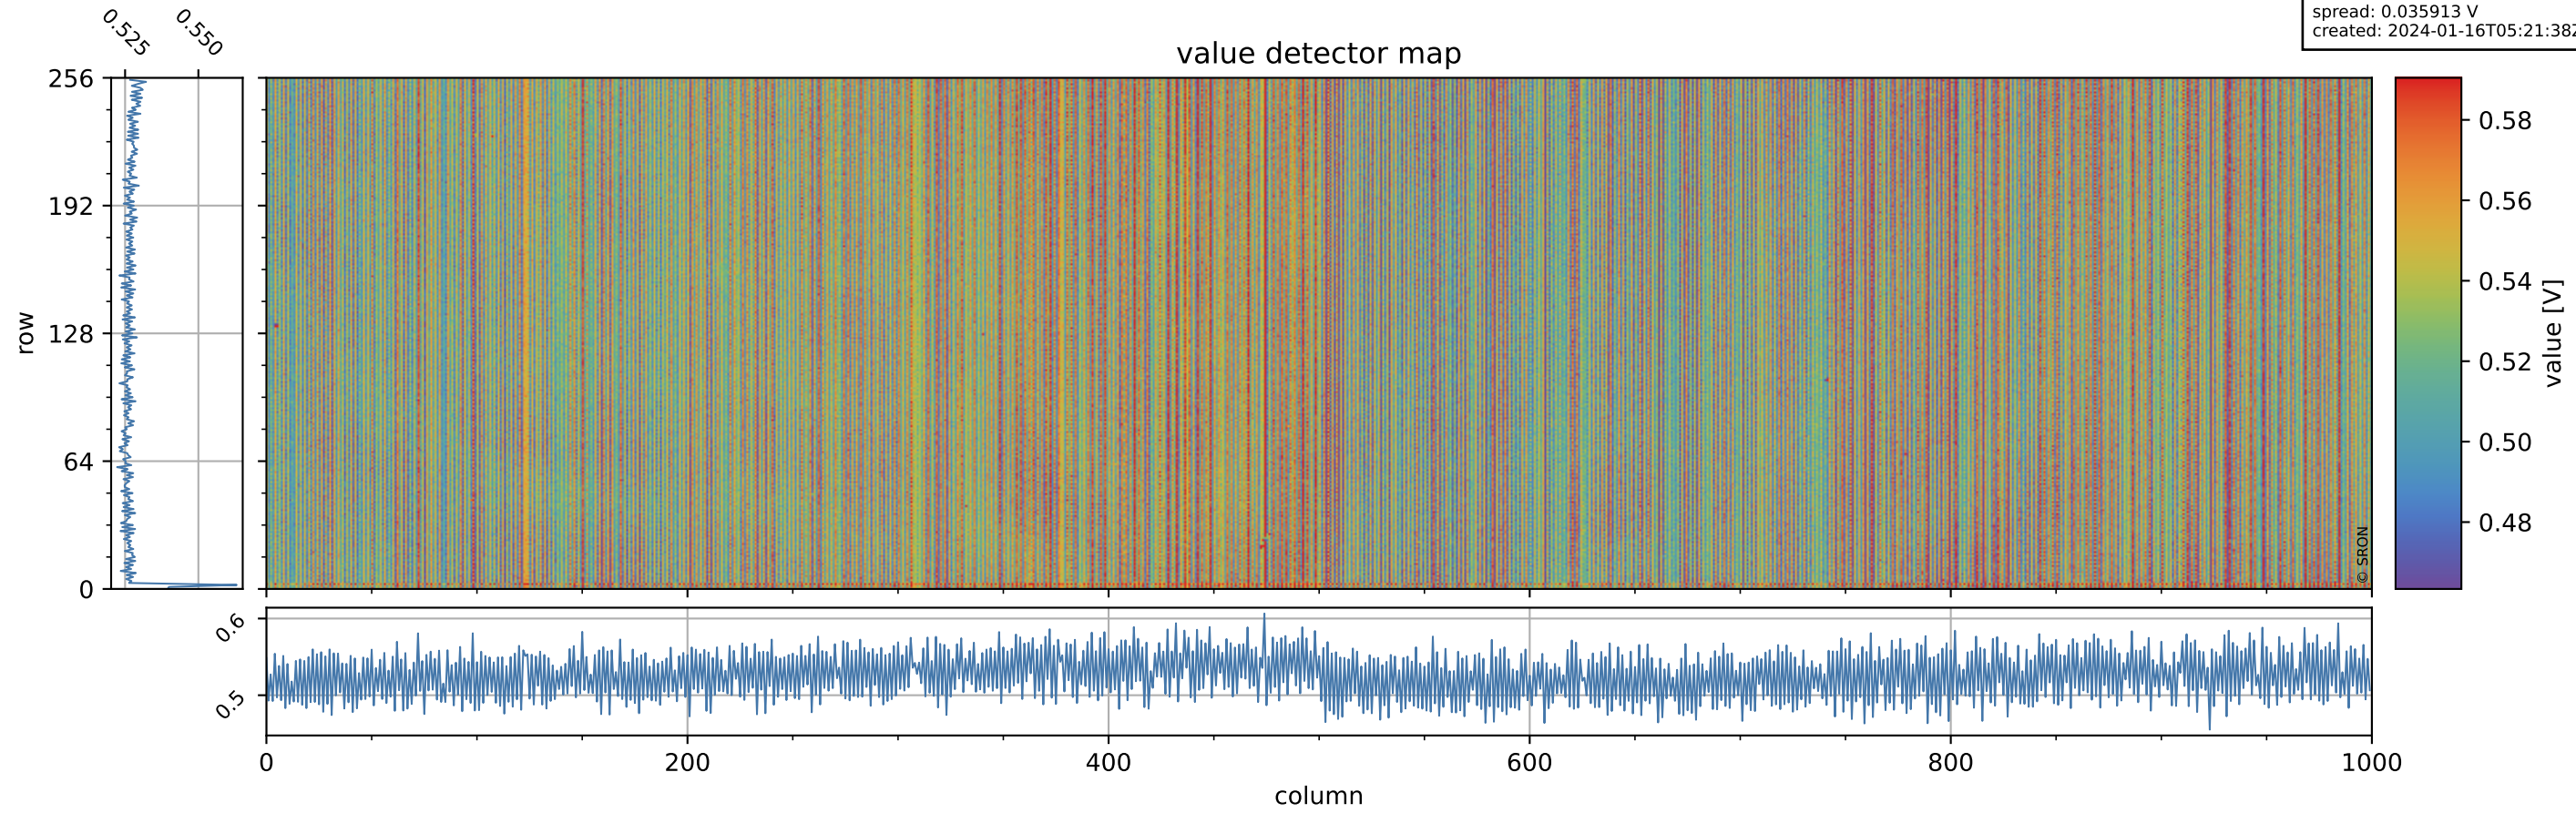

# Tropomi SWIR offset (beta nominal)

orbits: 15 in [32407, 32437]  
coverage: 2024-01-13 / 2024-01-15  
median: 0.52602 V  
spread: 0.035913 V  
created: 2024-01-16T05:21:38Z

## value detector map

# Tropomi SWIR offset (beta nominal)

orbits: 15 in [32407, 32437]  
coverage: 2024-01-13 / 2024-01-15  
median: 30.183  $\mu\text{V}$   
spread: 15.173  $\mu\text{V}$   
created: 2024-01-16T05:21:38Z

# Tropomi SWIR offset (beta nominal)

orbits: 15 in [32407, 32437]  
coverage: 2024-01-13 / 2024-01-15  
created: 2024-01-16T05:21:39Z

ground-tracks of Sentinel-5P