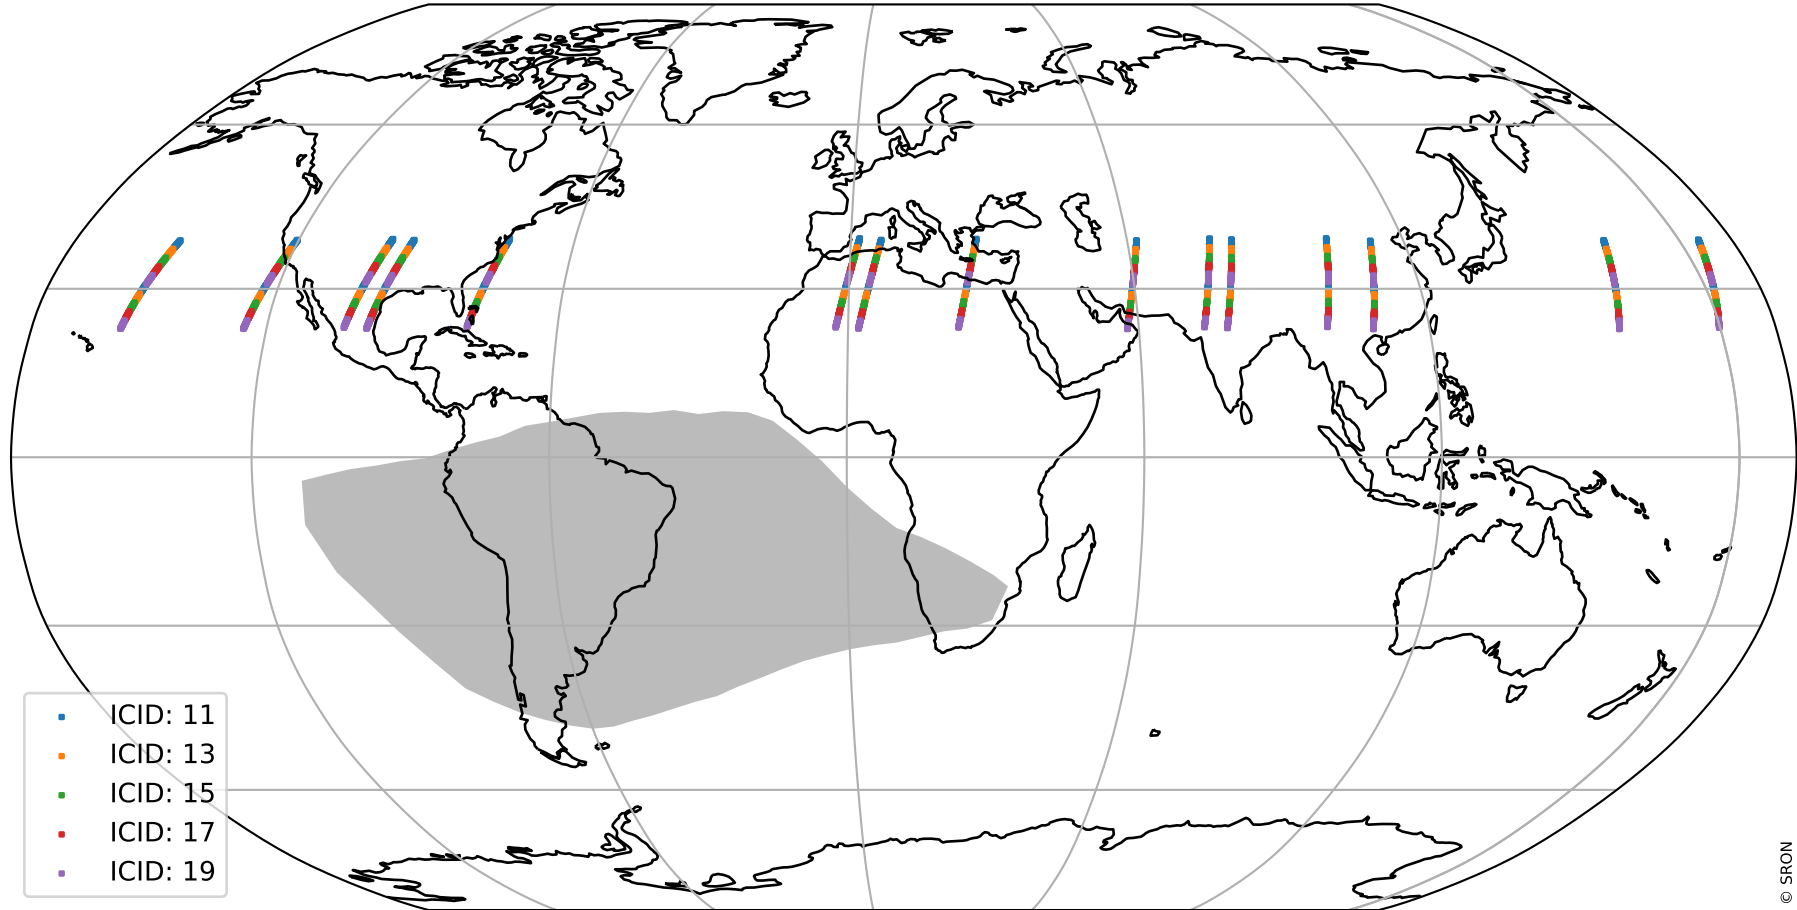

# Tropomi SWIR offset (beta nominal)

orbits: 15 in [32407, 32437]  
coverage: 2024-01-13 / 2024-01-15  
median: 30.183  $\mu\text{V}$   
spread: 15.173  $\mu\text{V}$   
created: 2024-01-16T05:21:38Z

# Tropomi SWIR offset (beta nominal)

orbits: 15 in [32407, 32437]  
coverage: 2024-01-13 / 2024-01-15  
median: 0.0087323 mV  
spread: 0.42056 mV  
created: 2024-01-16T05:21:38Z

value compared with SWIR offset CKD

# Tropomi SWIR offset (beta nominal)

orbits: 15 in [32407, 32437]  
coverage: 2024-01-13 / 2024-01-15  
created: 2024-01-16T05:21:39Z

ground-tracks of Sentinel-5P

# Tropomi SWIR offset (beta nominal)

orbits: 15 in [32407, 32437]  
coverage: 2024-01-13 / 2024-01-15  
created: 2024-01-16T05:21:39Z