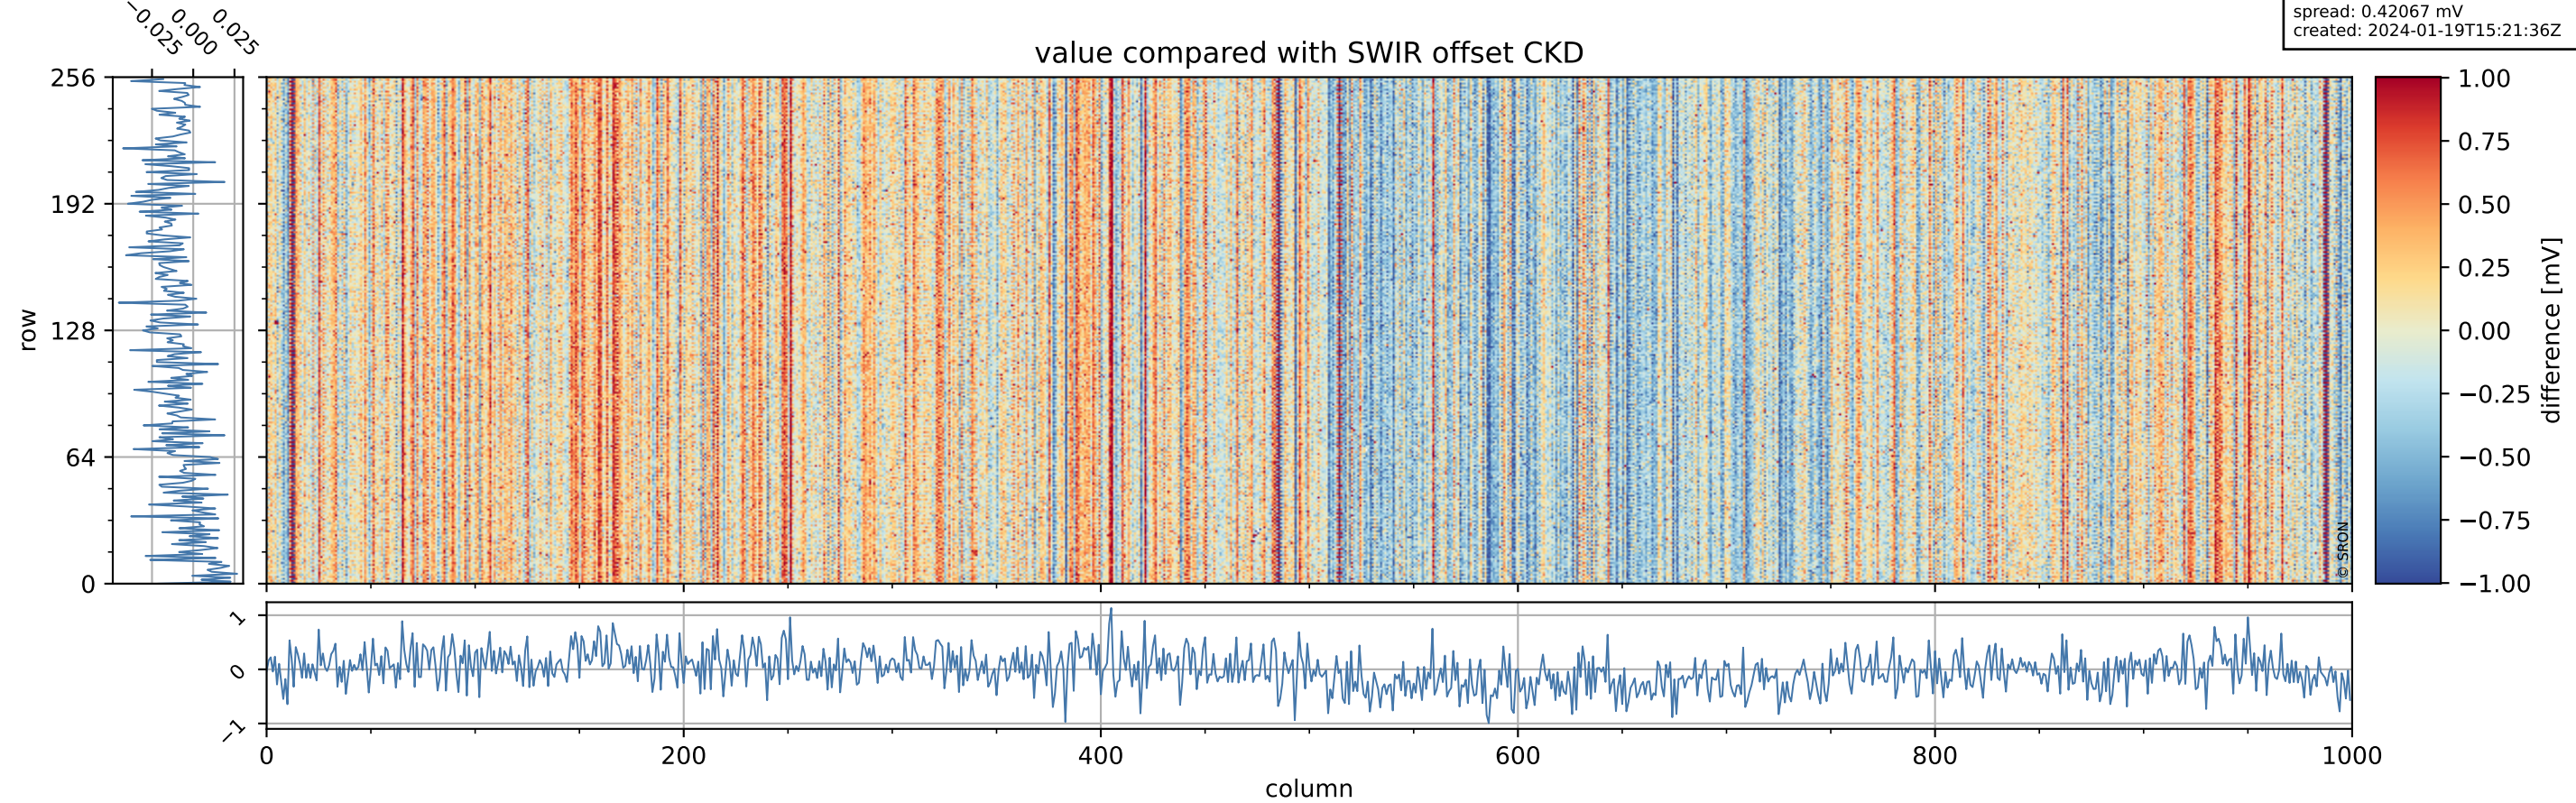

Tropomi SWIR offset (beta nominal)

orbits: 15 in [32437, 32482]
coverage: 2024-01-16 / 2024-01-19
median: 0.52601 V
spread: 0.035911 V
created: 2024-01-19T15:21:36Z

value detector map

Tropomi SWIR offset (beta nominal)

orbits: 15 in [32437, 32482]
coverage: 2024-01-16 / 2024-01-19
median: 29.25 μV
spread: 14.64 μV
created: 2024-01-19T15:21:36Z

Tropomi SWIR offset (beta nominal)

orbits: 15 in [32437, 32482]
coverage: 2024-01-16 / 2024-01-19
median: -0.0081214 mV
spread: 0.42067 mV
created: 2024-01-19T15:21:36Z

value compared with SWIR offset CKD

Tropomi SWIR offset (beta nominal)

orbits: 15 in [32437, 32482]
coverage: 2024-01-16 / 2024-01-19
created: 2024-01-19T15:21:37Z

ground-tracks of Sentinel-5P

Tropomi SWIR offset (beta nominal)

orbits: 15 in [32437, 32482]
coverage: 2024-01-16 / 2024-01-19
created: 2024-01-19T15:21:37Z

trend of detector median & temperatures