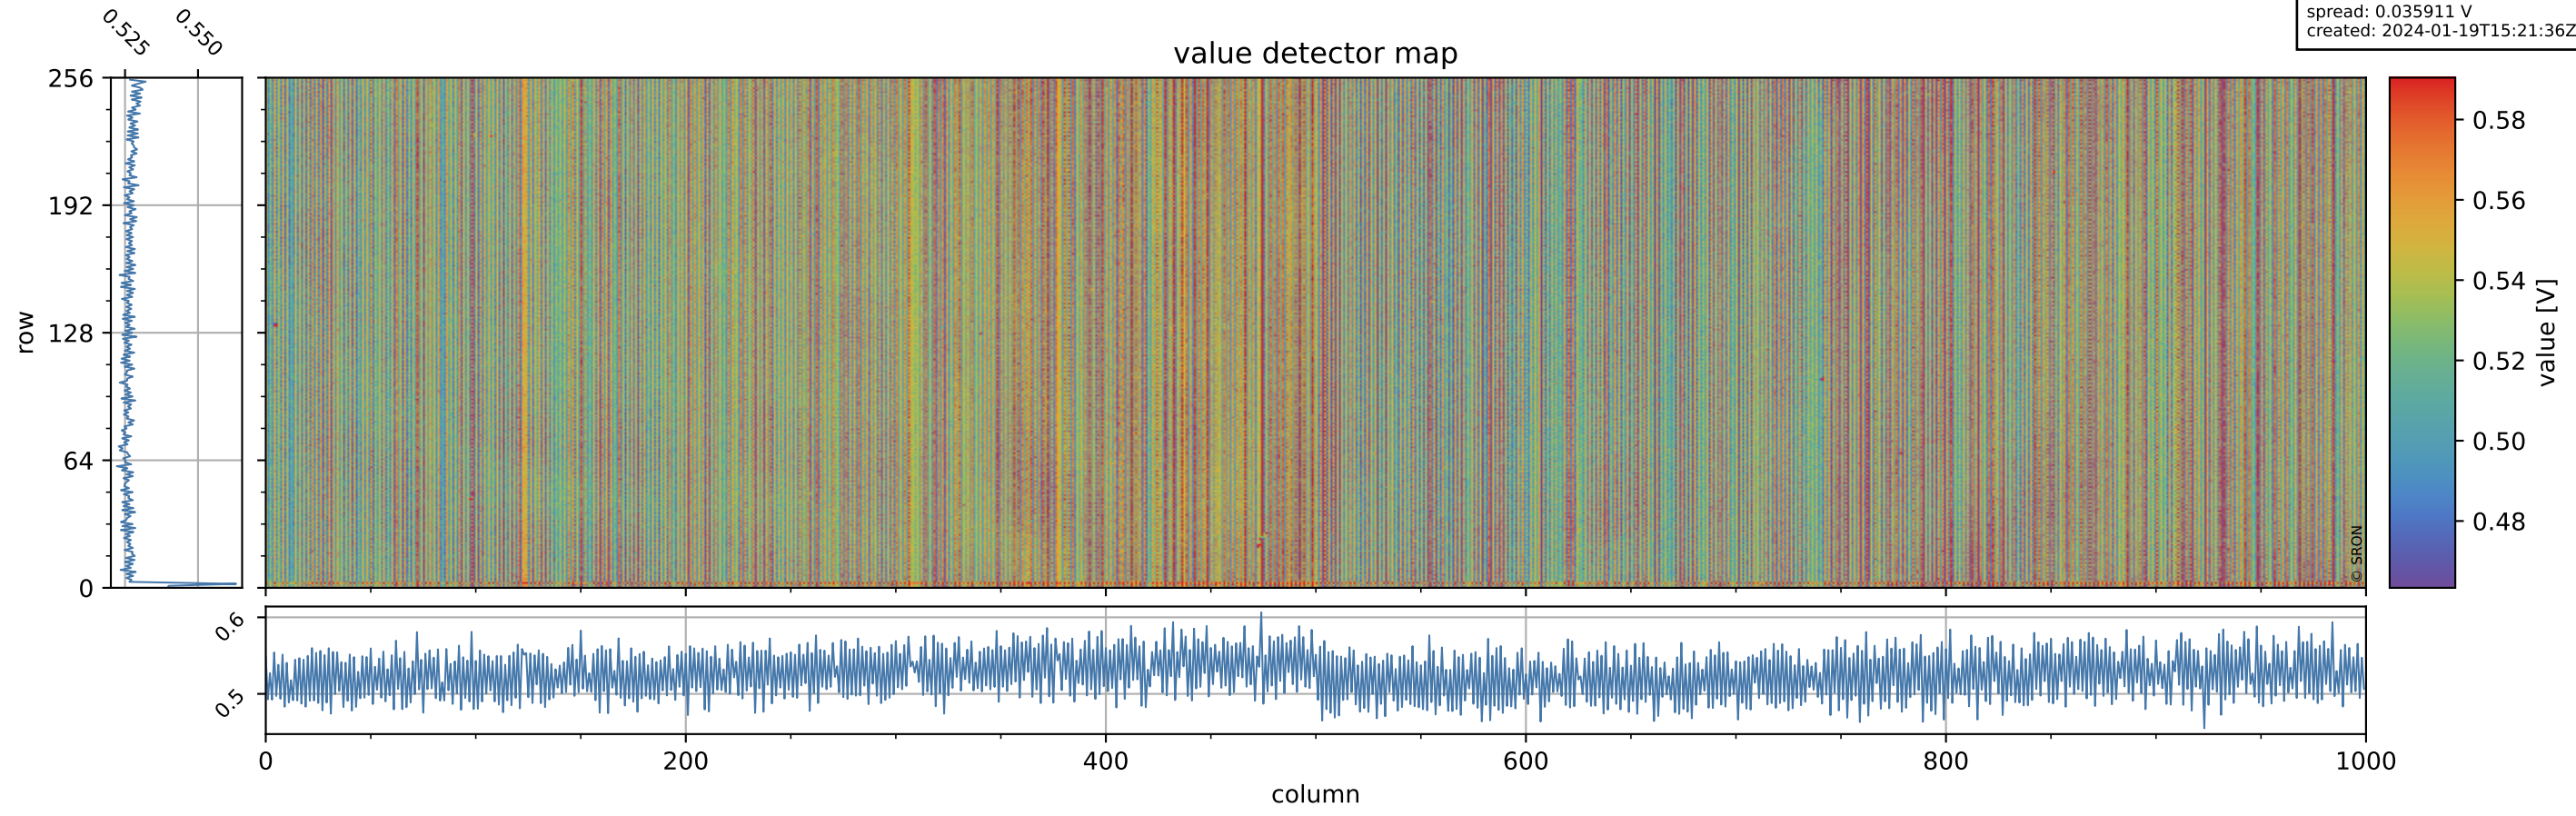

Tropomi SWIR offset (beta nominal)

orbits: 15 in [32437, 32482]
coverage: 2024-01-16 / 2024-01-19
median: 0.52601 V
spread: 0.035911 V
created: 2024-01-19T15:21:36Z

value detector map

Tropomi SWIR offset (beta nominal)

orbits: 15 in [32437, 32482]
coverage: 2024-01-16 / 2024-01-19
median: 29.25 μV
spread: 14.64 μV
created: 2024-01-19T15:21:36Z

Tropomi SWIR offset (beta nominal)

orbits: 15 in [32437, 32482]
coverage: 2024-01-16 / 2024-01-19
median: -0.0081214 mV
spread: 0.42067 mV
created: 2024-01-19T15:21:36Z

value compared with SWIR offset CKD

Tropomi SWIR offset (beta nominal)

orbits: 15 in [32437, 32482]
coverage: 2024-01-16 / 2024-01-19
created: 2024-01-19T15:21:37Z

ground-tracks of Sentinel-5P

Tropomi SWIR offset (beta nominal)

orbits: 15 in [32437, 32482]
coverage: 2024-01-16 / 2024-01-19
created: 2024-01-19T15:21:37Z

trend of detector median & temperatures