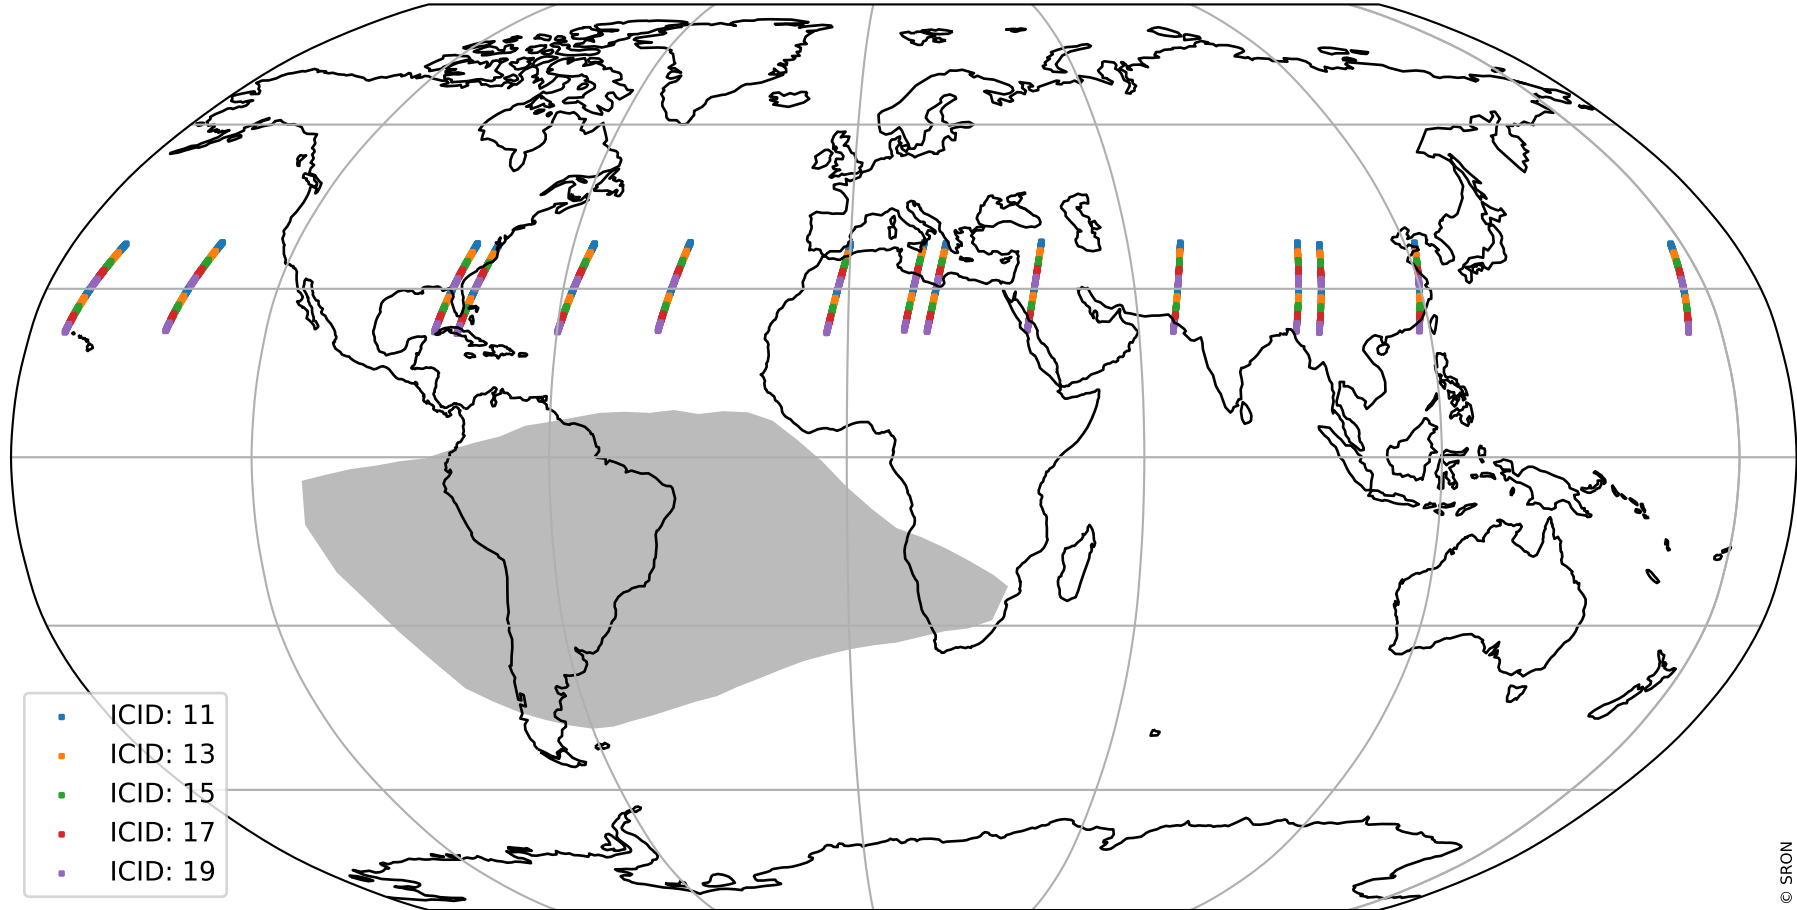

Tropomi SWIR offset (beta nominal)

orbits: 15 in [32437, 32482]
coverage: 2024-01-16 / 2024-01-19
median: 0.52601 V
spread: 0.035911 V
created: 2024-01-19T15:21:36Z

value detector map

Tropomi SWIR offset (beta nominal)

orbits: 15 in [32437, 32482]
coverage: 2024-01-16 / 2024-01-19
median: 29.25 μV
spread: 14.64 μV
created: 2024-01-19T15:21:36Z

Tropomi SWIR offset (beta nominal)

orbits: 15 in [32437, 32482]
coverage: 2024-01-16 / 2024-01-19
median: -0.0081214 mV
spread: 0.42067 mV
created: 2024-01-19T15:21:36Z

value compared with SWIR offset CKD

Tropomi SWIR offset (beta nominal)

orbits: 15 in [32437, 32482]
coverage: 2024-01-16 / 2024-01-19
created: 2024-01-19T15:21:37Z

ground-tracks of Sentinel-5P

Tropomi SWIR offset (beta nominal)

orbits: 15 in [32437, 32482]
coverage: 2024-01-16 / 2024-01-19
created: 2024-01-19T15:21:37Z

trend of detector median & temperatures