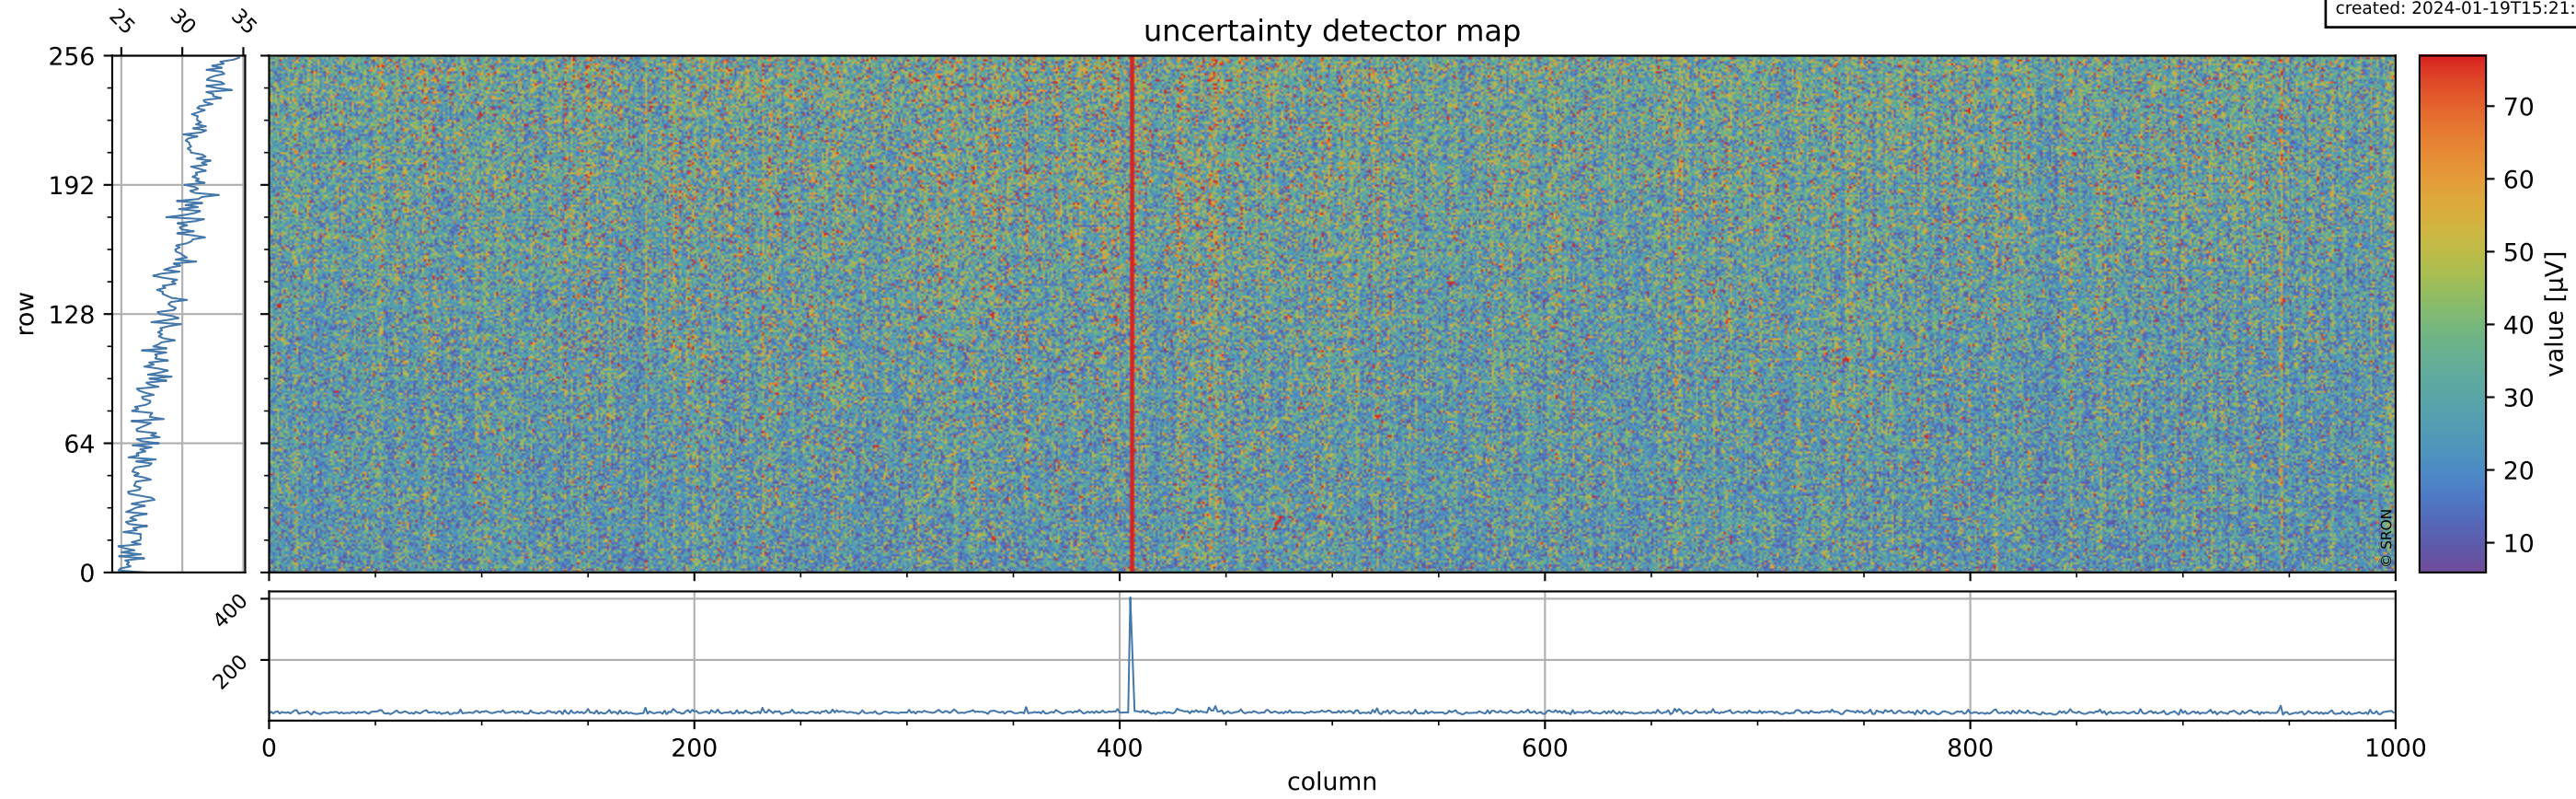

Tropomi SWIR offset (beta nominal)

orbits: 15 in [32437, 32482]
coverage: 2024-01-16 / 2024-01-19
median: 0.52601 V
spread: 0.035911 V
created: 2024-01-19T15:21:36Z

value detector map

Tropomi SWIR offset (beta nominal)

orbits: 15 in [32437, 32482]
coverage: 2024-01-16 / 2024-01-19
median: 29.25 μV
spread: 14.64 μV
created: 2024-01-19T15:21:36Z

Tropomi SWIR offset (beta nominal)

orbits: 15 in [32437, 32482]
coverage: 2024-01-16 / 2024-01-19
median: -0.0081214 mV
spread: 0.42067 mV
created: 2024-01-19T15:21:36Z

value compared with SWIR offset CKD

Tropomi SWIR offset (beta nominal)

orbits: 15 in [32437, 32482]
coverage: 2024-01-16 / 2024-01-19
created: 2024-01-19T15:21:37Z

ground-tracks of Sentinel-5P

Tropomi SWIR offset (beta nominal)

orbits: 15 in [32437, 32482]
coverage: 2024-01-16 / 2024-01-19
created: 2024-01-19T15:21:37Z

trend of detector median & temperatures