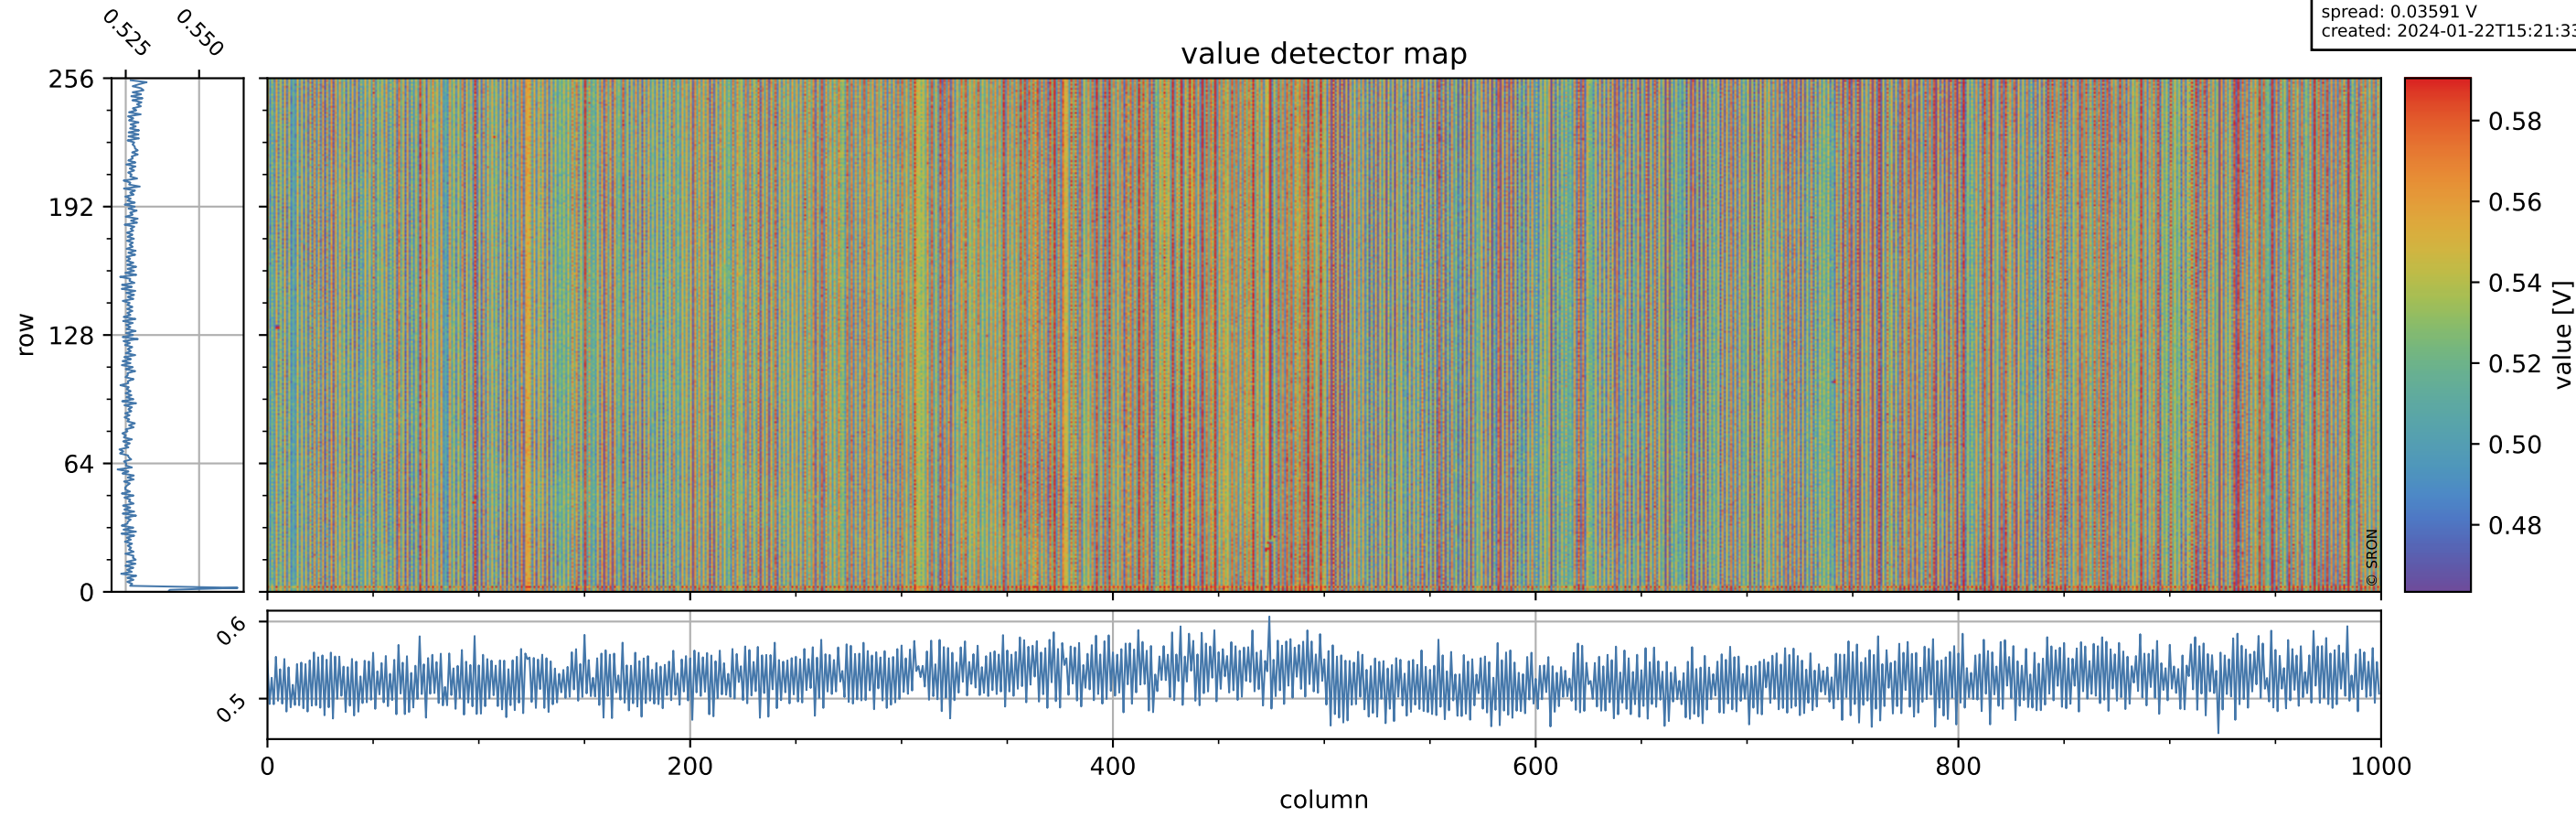

Tropomi SWIR offset (beta nominal)

orbits: 16 in [32482, 32527]
coverage: 2024-01-20 / 2024-01-22
median: 0.52603 V
spread: 0.03591 V
created: 2024-01-22T15:21:33Z

value detector map

Tropomi SWIR offset (beta nominal)

orbits: 16 in [32482, 32527]
coverage: 2024-01-20 / 2024-01-22
median: 29.012 μV
spread: 14.694 μV
created: 2024-01-22T15:21:33Z

uncertainty detector map

Tropomi SWIR offset (beta nominal)

orbits: 16 in [32482, 32527]
coverage: 2024-01-20 / 2024-01-22
median: 0.020899 mV
spread: 0.4231 mV
created: 2024-01-22T15:21:34Z

value compared with SWIR offset CKD

Tropomi SWIR offset (beta nominal)

orbits: 16 in [32482, 32527]
coverage: 2024-01-20 / 2024-01-22
created: 2024-01-22T15:21:34Z

ground-tracks of Sentinel-5P

Tropomi SWIR offset (beta nominal)

orbits: 16 in [32482, 32527]
coverage: 2024-01-20 / 2024-01-22
created: 2024-01-22T15:21:35Z

trend of detector median & temperatures