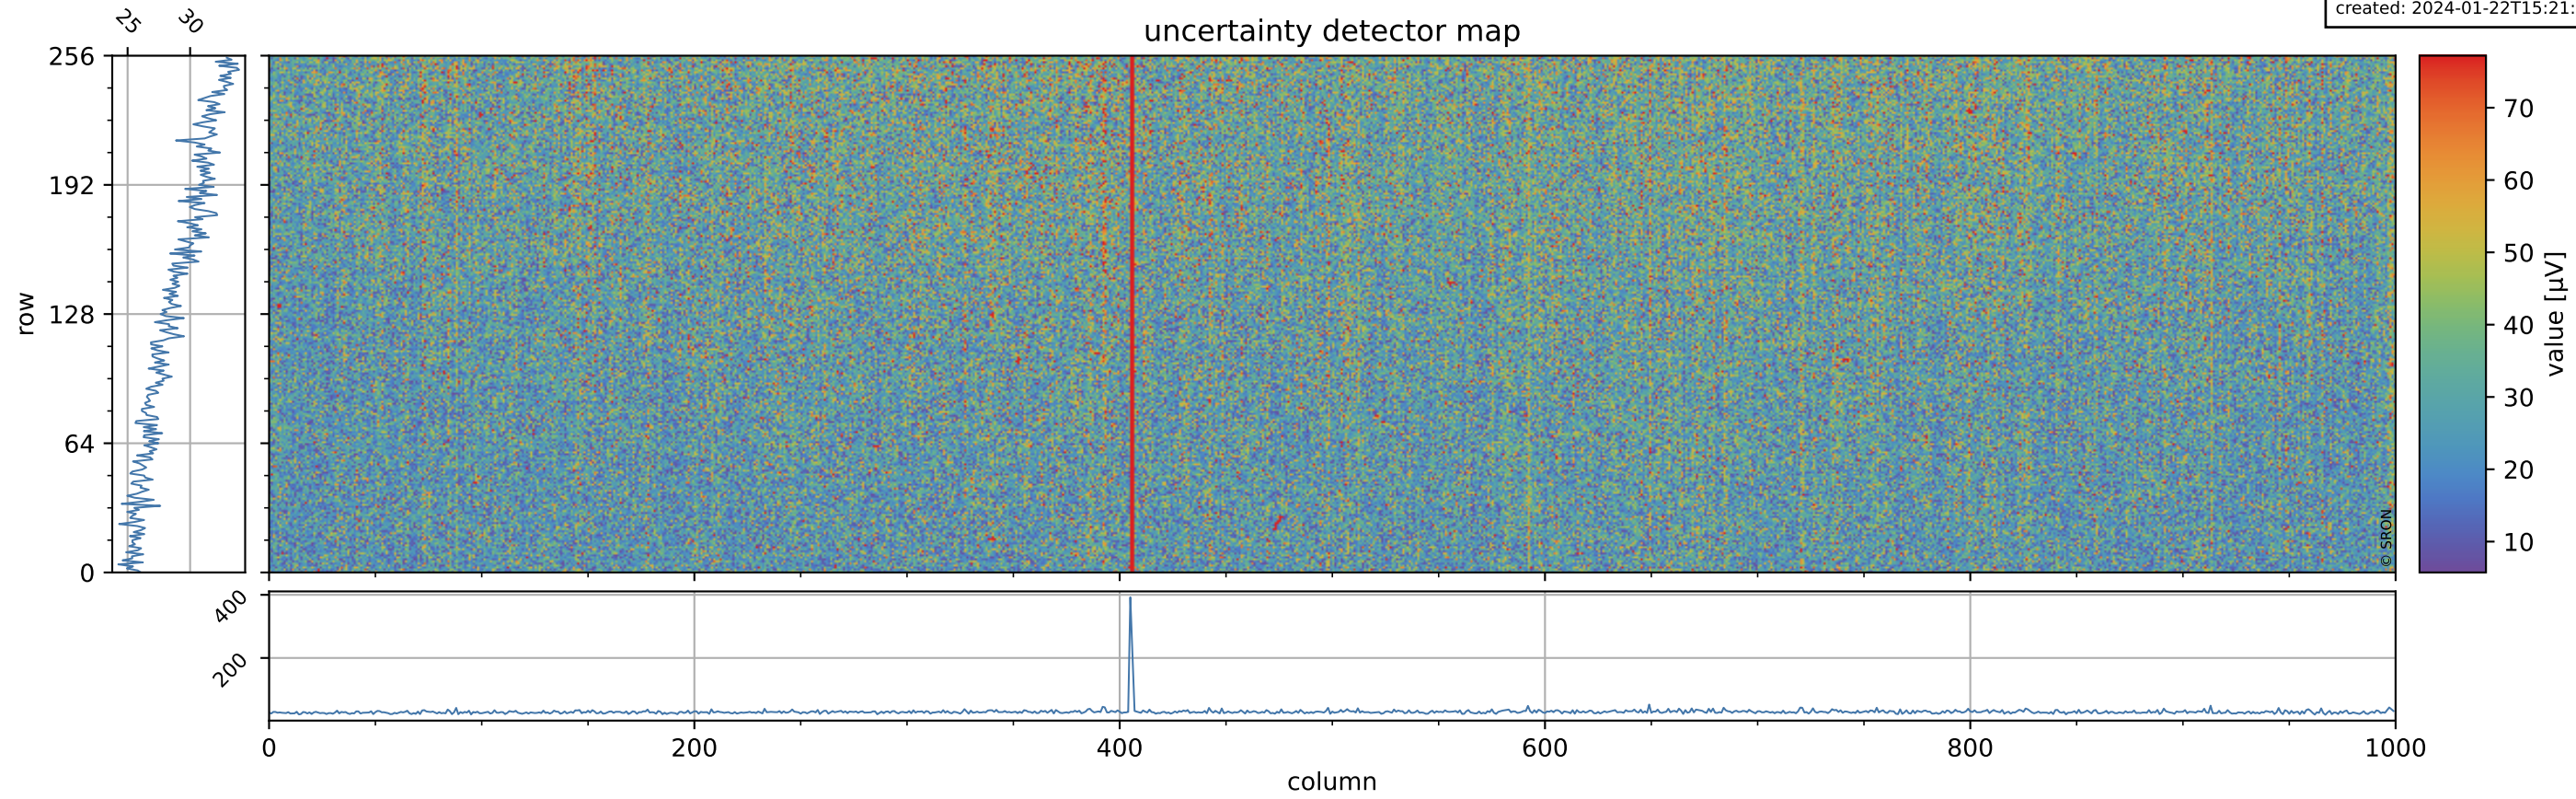

Tropomi SWIR offset (beta nominal)

orbits: 16 in [32482, 32527]
coverage: 2024-01-20 / 2024-01-22
median: 0.52603 V
spread: 0.03591 V
created: 2024-01-22T15:21:33Z

value detector map

Tropomi SWIR offset (beta nominal)

orbits: 16 in [32482, 32527]
coverage: 2024-01-20 / 2024-01-22
median: 29.012 μV
spread: 14.694 μV
created: 2024-01-22T15:21:33Z

uncertainty detector map

Tropomi SWIR offset (beta nominal)

orbits: 16 in [32482, 32527]
coverage: 2024-01-20 / 2024-01-22
median: 0.020899 mV
spread: 0.4231 mV
created: 2024-01-22T15:21:34Z

value compared with SWIR offset CKD

Tropomi SWIR offset (beta nominal)

orbits: 16 in [32482, 32527]
coverage: 2024-01-20 / 2024-01-22
created: 2024-01-22T15:21:34Z

ground-tracks of Sentinel-5P

Tropomi SWIR offset (beta nominal)

orbits: 16 in [32482, 32527]
coverage: 2024-01-20 / 2024-01-22
created: 2024-01-22T15:21:35Z

trend of detector median & temperatures