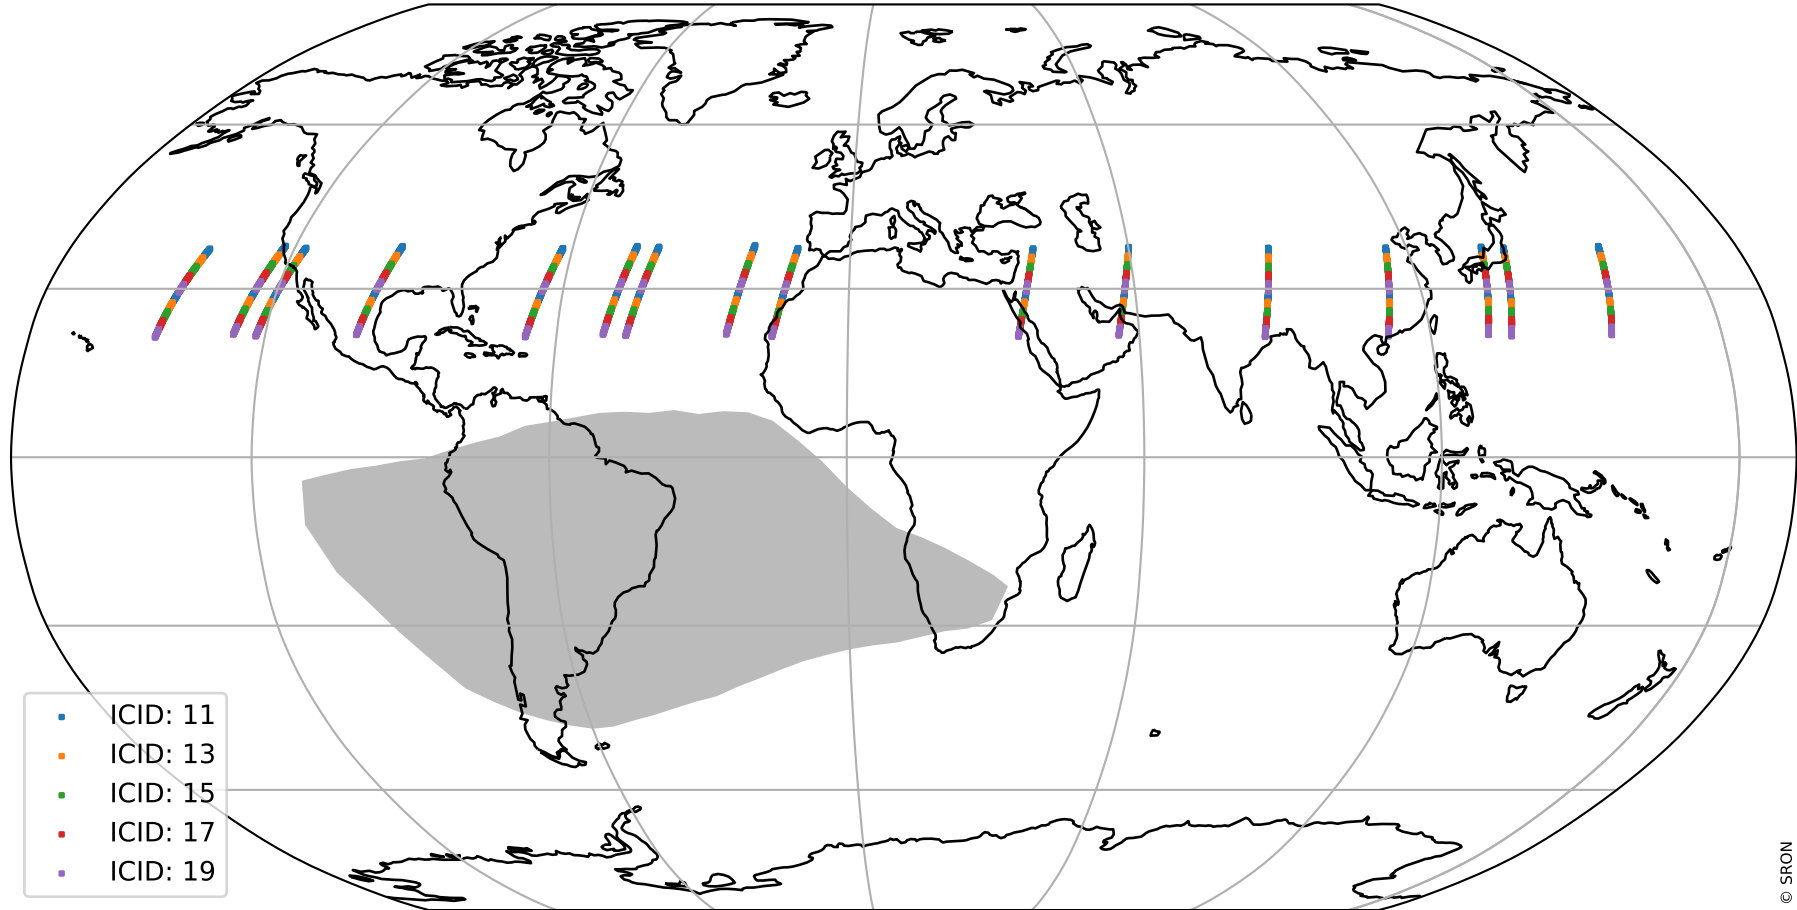

Tropomi SWIR offset (beta nominal)

orbits: 16 in [32482, 32527]
coverage: 2024-01-20 / 2024-01-22
median: 0.52603 V
spread: 0.03591 V
created: 2024-01-22T15:21:33Z

value detector map

Tropomi SWIR offset (beta nominal)

orbits: 16 in [32482, 32527]
coverage: 2024-01-20 / 2024-01-22
median: 29.012 μV
spread: 14.694 μV
created: 2024-01-22T15:21:33Z

uncertainty detector map

Tropomi SWIR offset (beta nominal)

orbits: 16 in [32482, 32527]
coverage: 2024-01-20 / 2024-01-22
median: 0.020899 mV
spread: 0.4231 mV
created: 2024-01-22T15:21:34Z

value compared with SWIR offset CKD

Tropomi SWIR offset (beta nominal)

orbits: 16 in [32482, 32527]
coverage: 2024-01-20 / 2024-01-22
created: 2024-01-22T15:21:34Z

ground-tracks of Sentinel-5P

Tropomi SWIR offset (beta nominal)

orbits: 16 in [32482, 32527]
coverage: 2024-01-20 / 2024-01-22
created: 2024-01-22T15:21:35Z

trend of detector median & temperatures