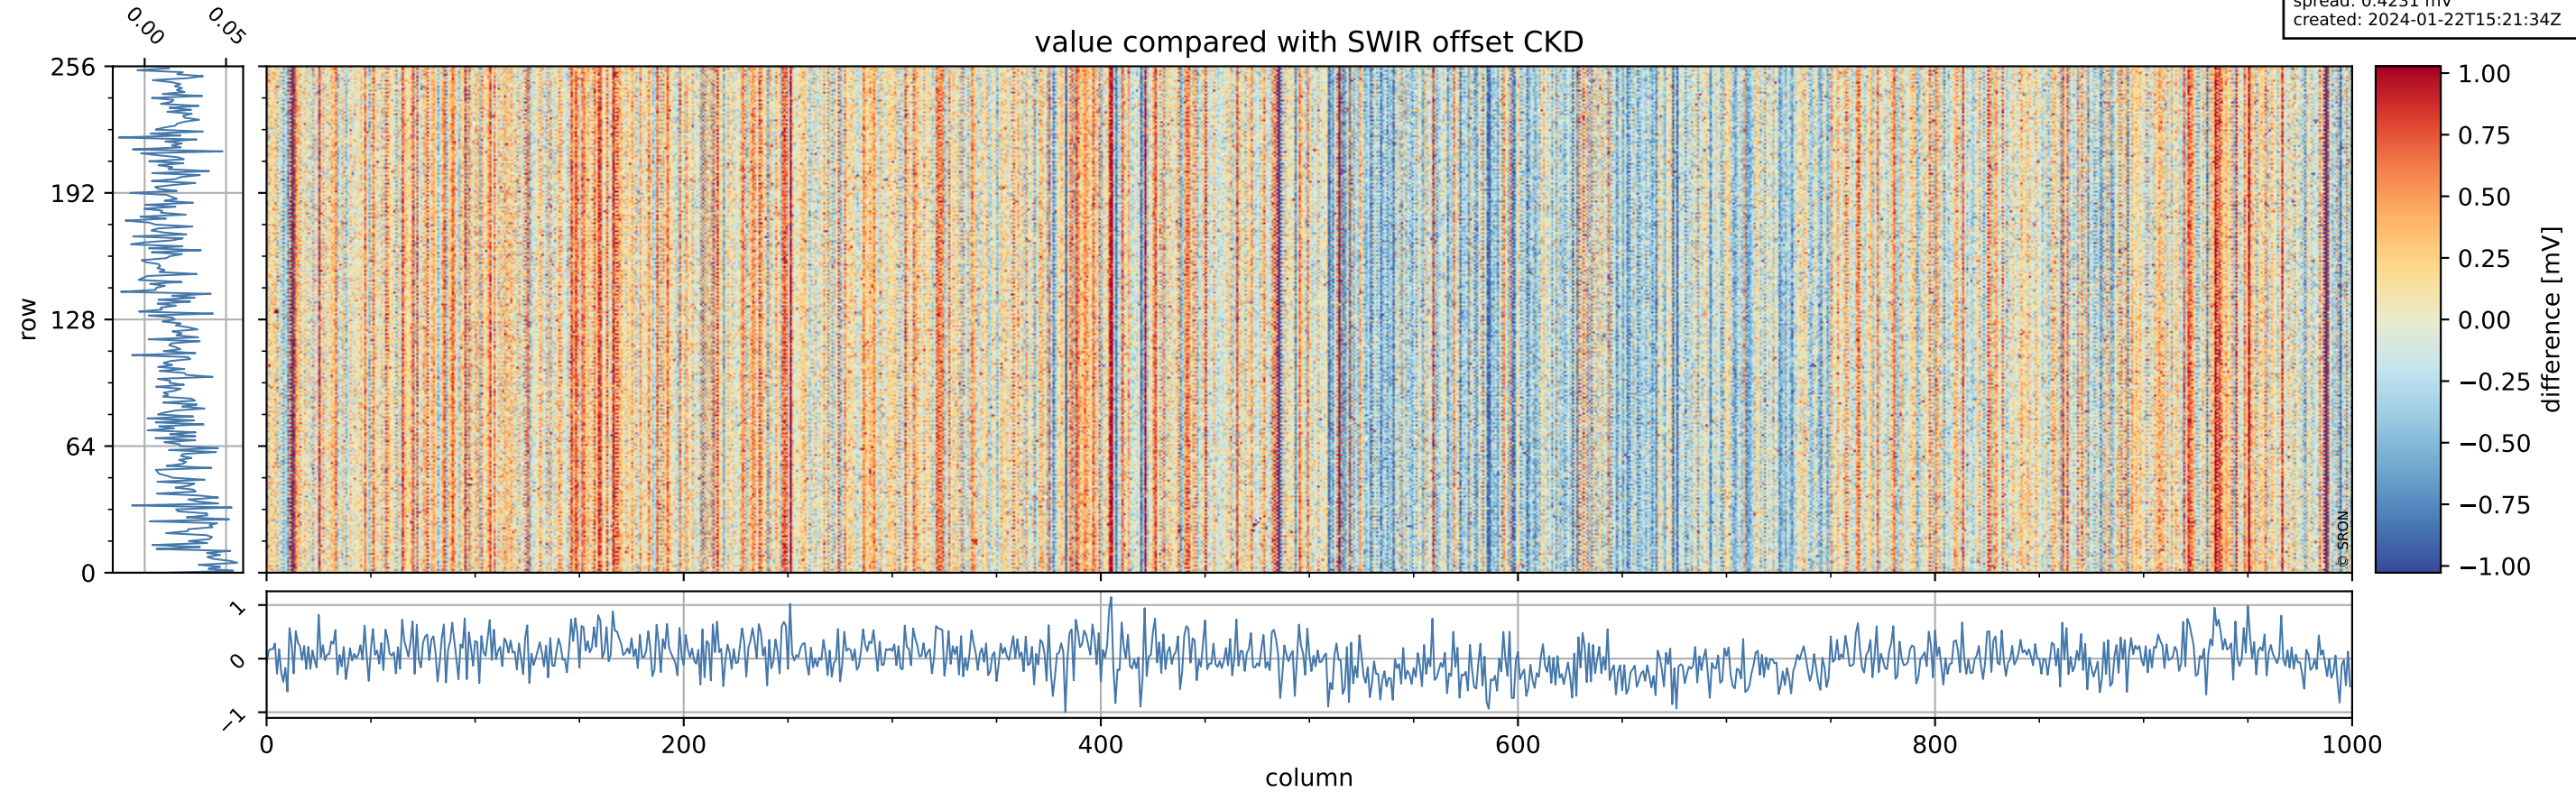

Tropomi SWIR offset (beta nominal)

orbits: 16 in [32482, 32527]
coverage: 2024-01-20 / 2024-01-22
median: 0.52603 V
spread: 0.03591 V
created: 2024-01-22T15:21:33Z

value detector map

Tropomi SWIR offset (beta nominal)

orbits: 16 in [32482, 32527]
coverage: 2024-01-20 / 2024-01-22
median: 29.012 μV
spread: 14.694 μV
created: 2024-01-22T15:21:33Z

uncertainty detector map

Tropomi SWIR offset (beta nominal)

orbits: 16 in [32482, 32527]
coverage: 2024-01-20 / 2024-01-22
median: 0.020899 mV
spread: 0.4231 mV
created: 2024-01-22T15:21:34Z

value compared with SWIR offset CKD

Tropomi SWIR offset (beta nominal)

orbits: 16 in [32482, 32527]
coverage: 2024-01-20 / 2024-01-22
created: 2024-01-22T15:21:34Z

ground-tracks of Sentinel-5P

Tropomi SWIR offset (beta nominal)

orbits: 16 in [32482, 32527]
coverage: 2024-01-20 / 2024-01-22
created: 2024-01-22T15:21:35Z

trend of detector median & temperatures