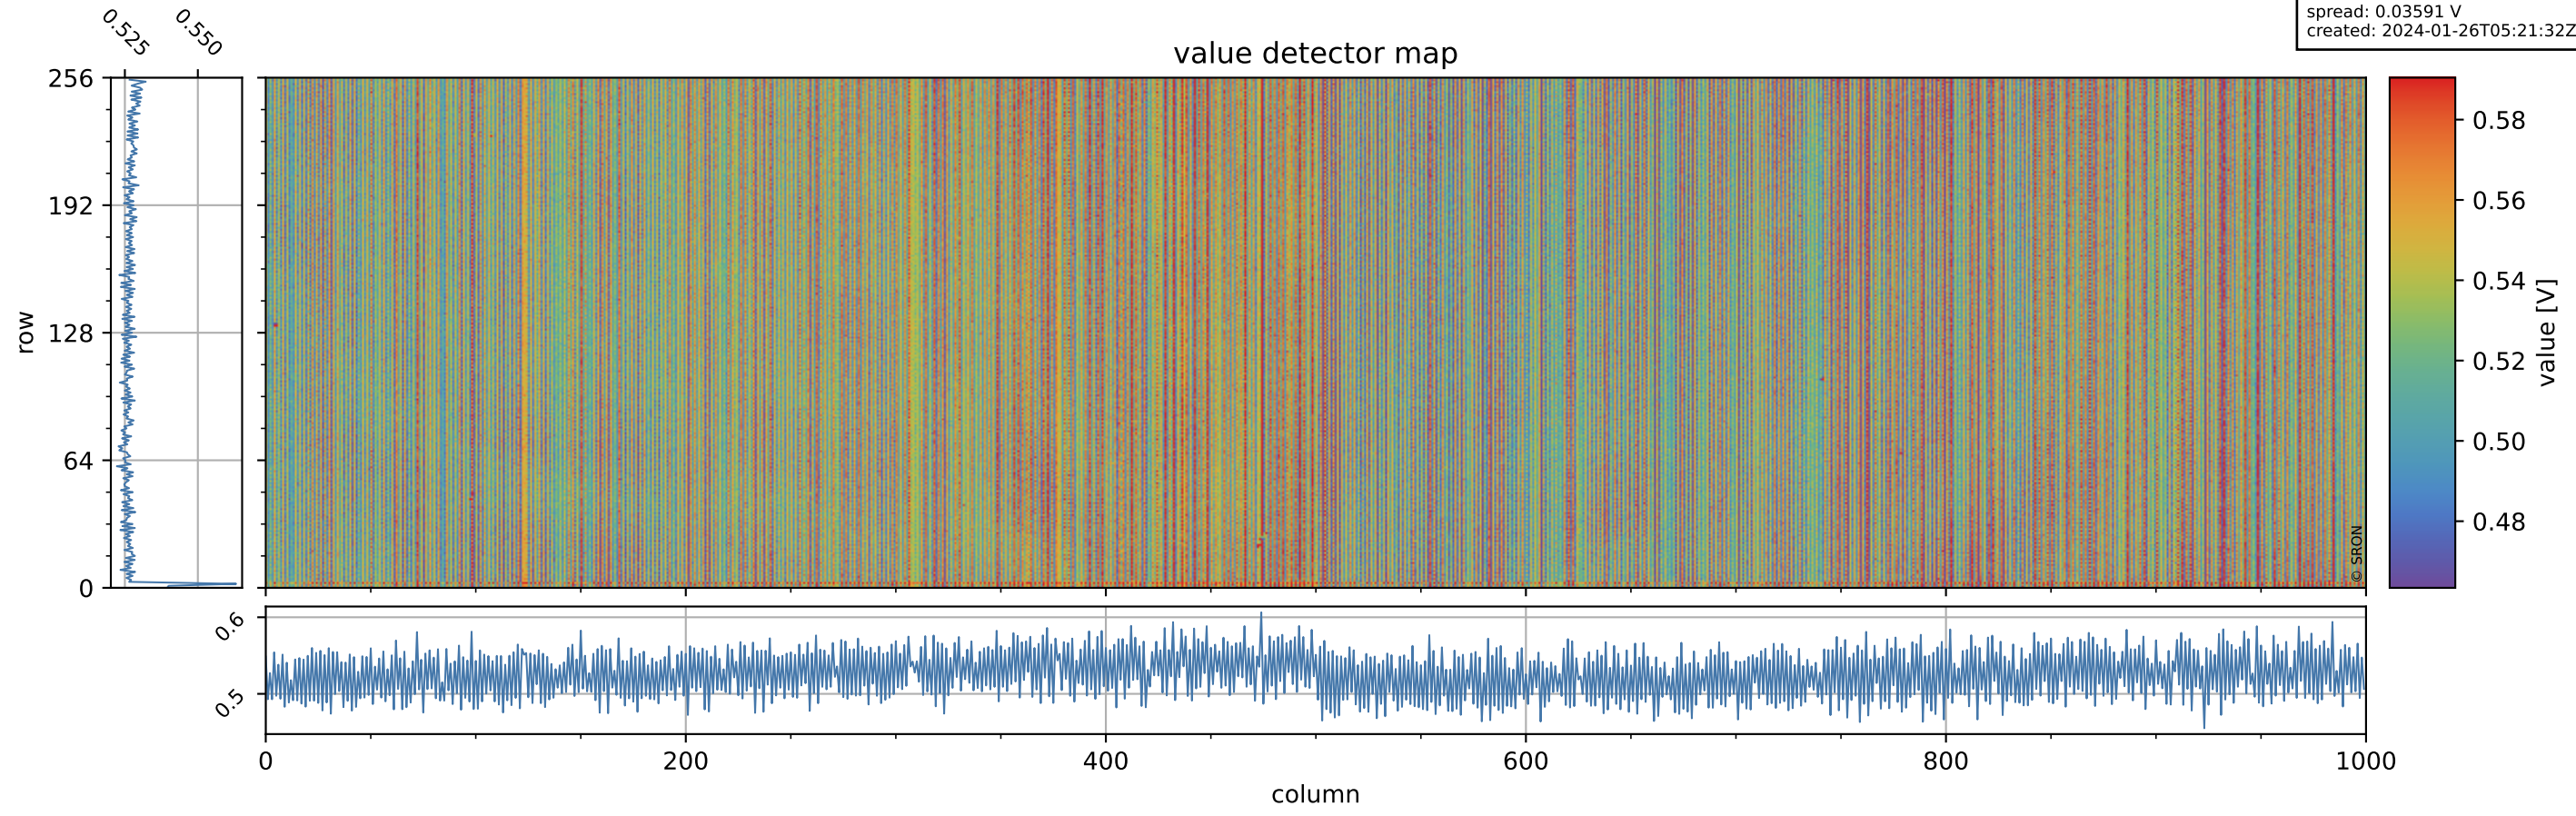

Tropomi SWIR offset (beta nominal)

orbits: 15 in [32527, 32572]
coverage: 2024-01-23 / 2024-01-25
median: 0.52603 V
spread: 0.03591 V
created: 2024-01-26T05:21:32Z

value detector map

Tropomi SWIR offset (beta nominal)

orbits: 15 in [32527, 32572]
coverage: 2024-01-23 / 2024-01-25
median: 28.913 μV
spread: 14.485 μV
created: 2024-01-26T05:21:32Z

uncertainty detector map

Tropomi SWIR offset (beta nominal)

orbits: 15 in [32527, 32572]
coverage: 2024-01-23 / 2024-01-25
median: 0.014925 mV
spread: 0.41919 mV
created: 2024-01-26T05:21:32Z

value compared with SWIR offset CKD

Tropomi SWIR offset (beta nominal)

orbits: 15 in [32527, 32572]
coverage: 2024-01-23 / 2024-01-25
created: 2024-01-26T05:21:33Z

ground-tracks of Sentinel-5P

Tropomi SWIR offset (beta nominal)

orbits: 15 in [32527, 32572]
coverage: 2024-01-23 / 2024-01-25
created: 2024-01-26T05:21:33Z

trend of detector median & temperatures