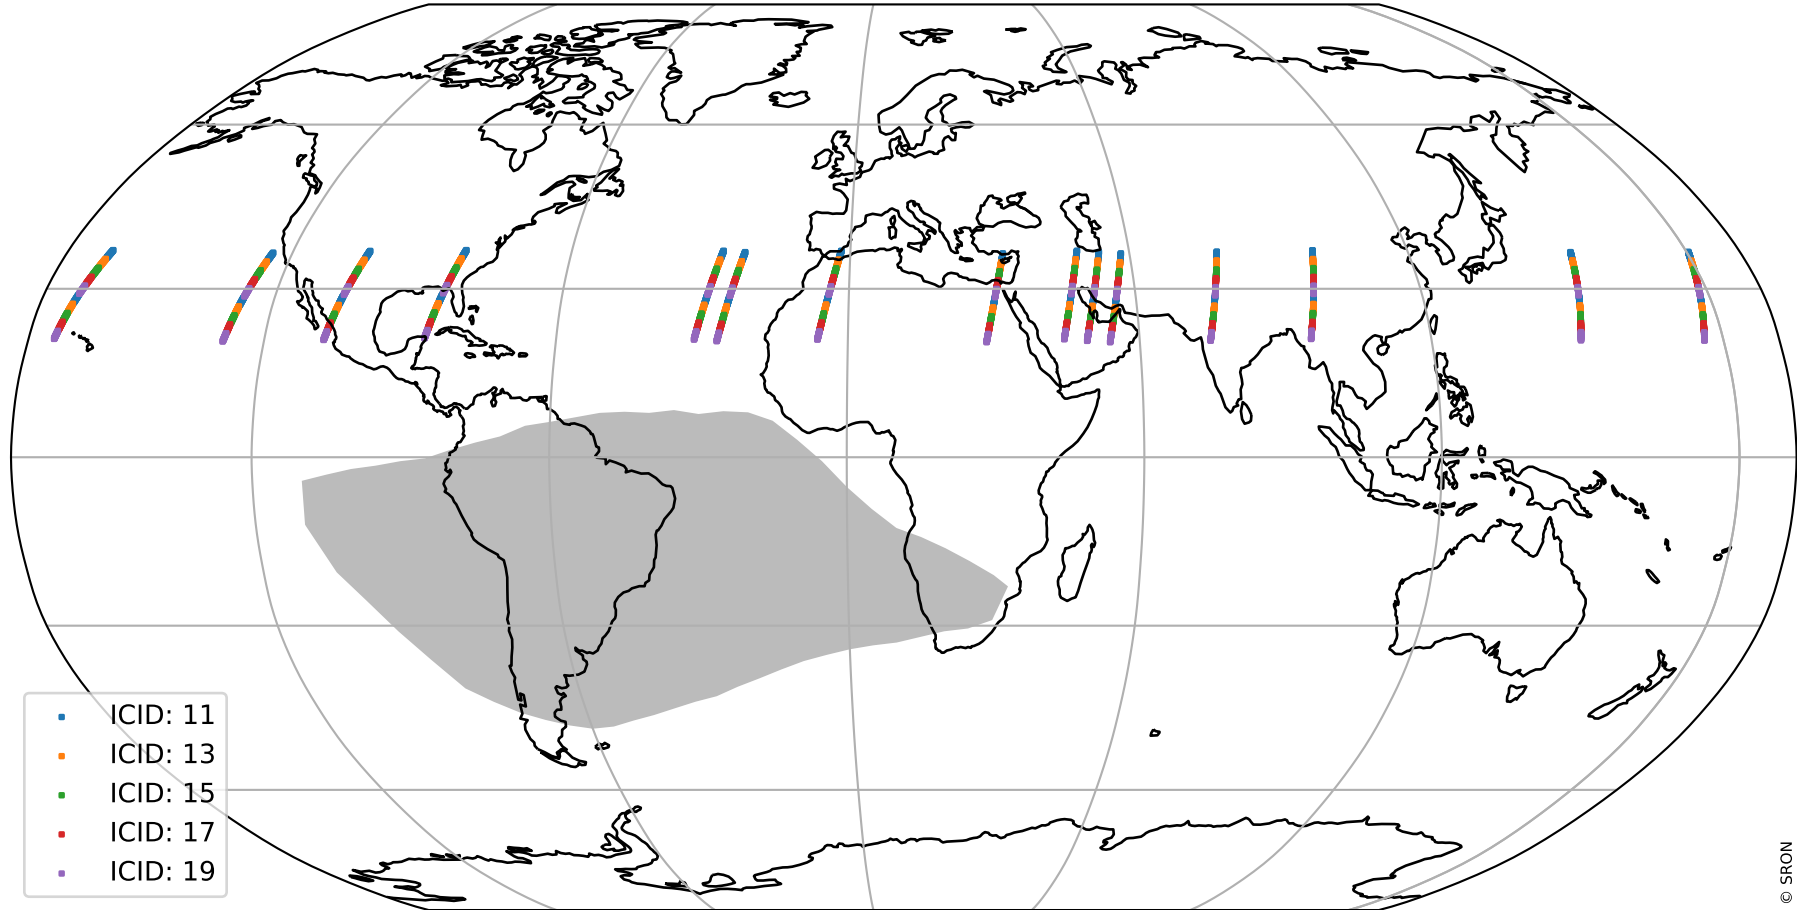

Tropomi SWIR offset (beta nominal)

orbits: 15 in [32527, 32572]
coverage: 2024-01-23 / 2024-01-25
median: 0.52603 V
spread: 0.03591 V
created: 2024-01-26T05:21:32Z

value detector map

Tropomi SWIR offset (beta nominal)

orbits: 15 in [32527, 32572]
coverage: 2024-01-23 / 2024-01-25
median: 28.913 μV
spread: 14.485 μV
created: 2024-01-26T05:21:32Z

uncertainty detector map

Tropomi SWIR offset (beta nominal)

orbits: 15 in [32527, 32572]
coverage: 2024-01-23 / 2024-01-25
median: 0.014925 mV
spread: 0.41919 mV
created: 2024-01-26T05:21:32Z

value compared with SWIR offset CKD

Tropomi SWIR offset (beta nominal)

orbits: 15 in [32527, 32572]
coverage: 2024-01-23 / 2024-01-25
created: 2024-01-26T05:21:33Z

ground-tracks of Sentinel-5P

Tropomi SWIR offset (beta nominal)

orbits: 15 in [32527, 32572]
coverage: 2024-01-23 / 2024-01-25
created: 2024-01-26T05:21:33Z

trend of detector median & temperatures