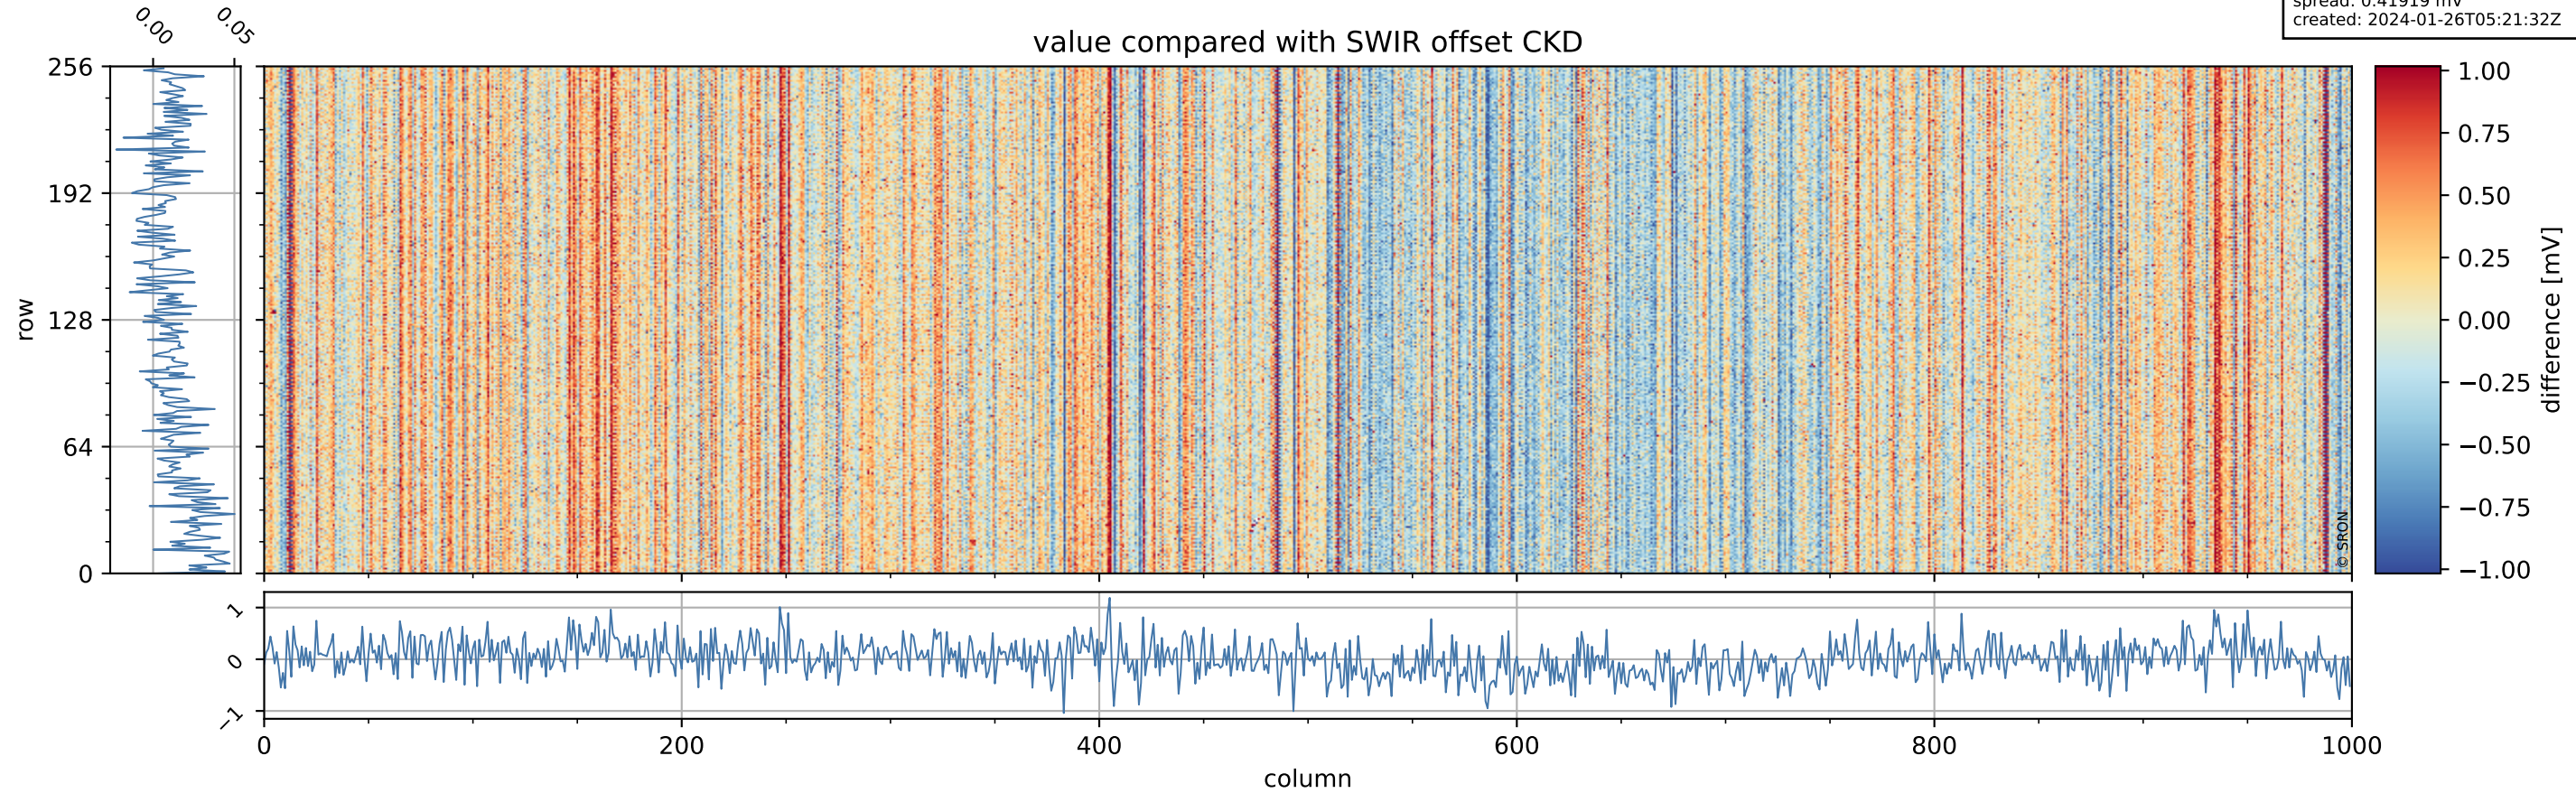

Tropomi SWIR offset (beta nominal)

orbits: 15 in [32527, 32572]
coverage: 2024-01-23 / 2024-01-25
median: 0.52603 V
spread: 0.03591 V
created: 2024-01-26T05:21:32Z

value detector map

Tropomi SWIR offset (beta nominal)

orbits: 15 in [32527, 32572]
coverage: 2024-01-23 / 2024-01-25
median: 28.913 μV
spread: 14.485 μV
created: 2024-01-26T05:21:32Z

uncertainty detector map

Tropomi SWIR offset (beta nominal)

orbits: 15 in [32527, 32572]
coverage: 2024-01-23 / 2024-01-25
median: 0.014925 mV
spread: 0.41919 mV
created: 2024-01-26T05:21:32Z

value compared with SWIR offset CKD

Tropomi SWIR offset (beta nominal)

orbits: 15 in [32527, 32572]
coverage: 2024-01-23 / 2024-01-25
created: 2024-01-26T05:21:33Z

ground-tracks of Sentinel-5P

Tropomi SWIR offset (beta nominal)

orbits: 15 in [32527, 32572]
coverage: 2024-01-23 / 2024-01-25
created: 2024-01-26T05:21:33Z

trend of detector median & temperatures