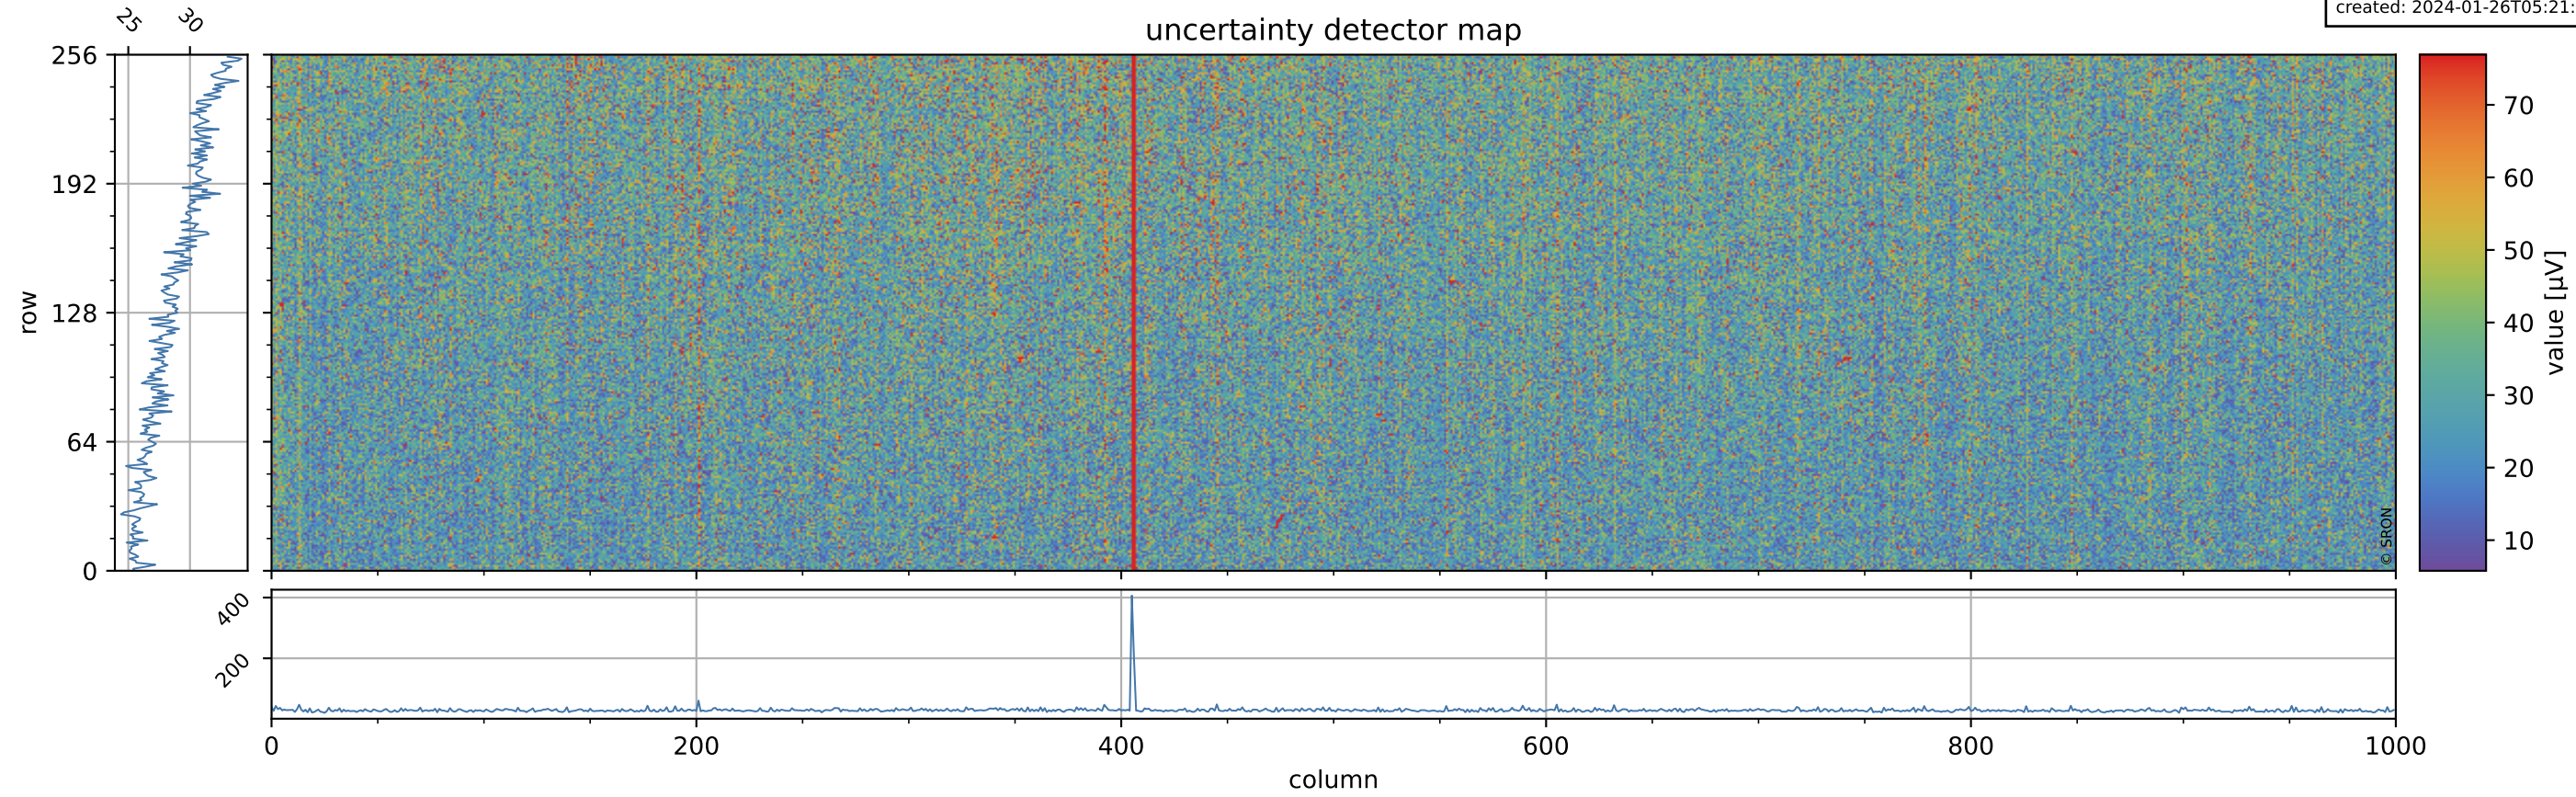

Tropomi SWIR offset (beta nominal)

orbits: 15 in [32527, 32572]
coverage: 2024-01-23 / 2024-01-25
median: 0.52603 V
spread: 0.03591 V
created: 2024-01-26T05:21:32Z

value detector map

Tropomi SWIR offset (beta nominal)

orbits: 15 in [32527, 32572]
coverage: 2024-01-23 / 2024-01-25
median: 28.913 μV
spread: 14.485 μV
created: 2024-01-26T05:21:32Z

uncertainty detector map

Tropomi SWIR offset (beta nominal)

orbits: 15 in [32527, 32572]
coverage: 2024-01-23 / 2024-01-25
median: 0.014925 mV
spread: 0.41919 mV
created: 2024-01-26T05:21:32Z

value compared with SWIR offset CKD

Tropomi SWIR offset (beta nominal)

orbits: 15 in [32527, 32572]
coverage: 2024-01-23 / 2024-01-25
created: 2024-01-26T05:21:33Z

ground-tracks of Sentinel-5P

Tropomi SWIR offset (beta nominal)

orbits: 15 in [32527, 32572]
coverage: 2024-01-23 / 2024-01-25
created: 2024-01-26T05:21:33Z

trend of detector median & temperatures