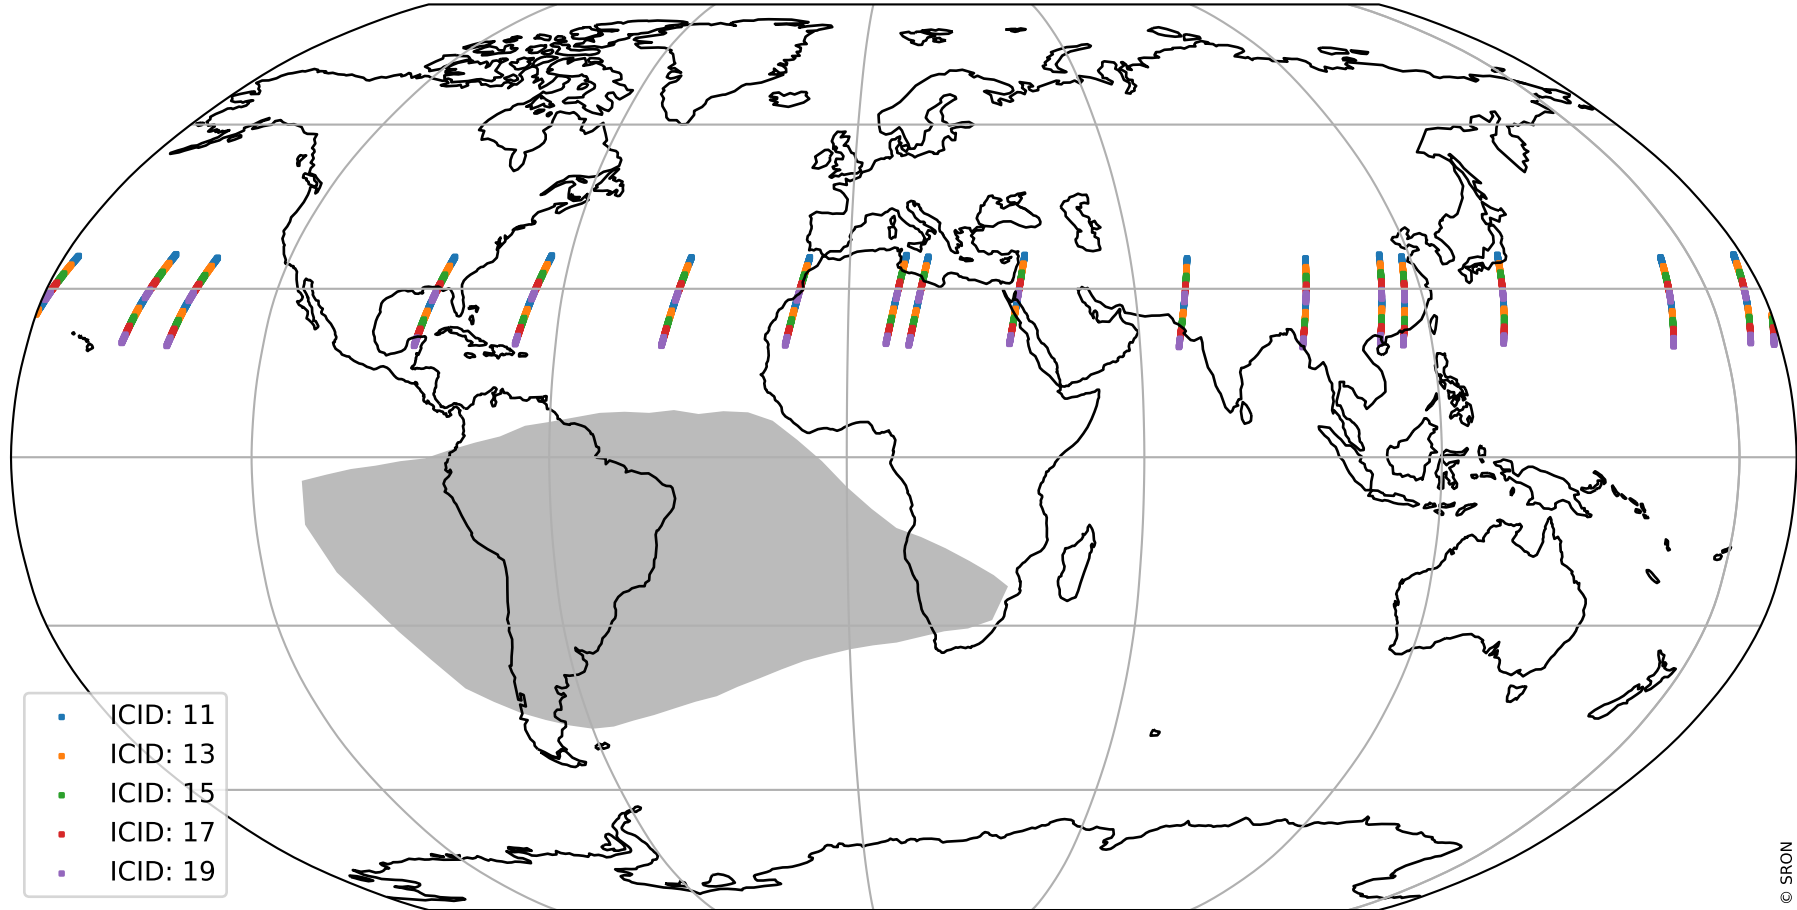

Tropomi SWIR offset (beta nominal)

orbits: 17 in [32572, 32617]
coverage: 2024-01-26 / 2024-01-28
median: 0.52601 V
spread: 0.035912 V
created: 2024-01-29T05:21:37Z

value detector map

Tropomi SWIR offset (beta nominal)

orbits: 17 in [32572, 32617]
coverage: 2024-01-26 / 2024-01-28
median: 29.235 μV
spread: 14.733 μV
created: 2024-01-29T05:21:37Z

uncertainty detector map

Tropomi SWIR offset (beta nominal)

orbits: 17 in [32572, 32617]
coverage: 2024-01-26 / 2024-01-28
median: 0.0036134 mV
spread: 0.42581 mV
created: 2024-01-29T05:21:38Z

value compared with SWIR offset CKD

Tropomi SWIR offset (beta nominal)

orbits: 17 in [32572, 32617]
coverage: 2024-01-26 / 2024-01-28
created: 2024-01-29T05:21:38Z

ground-tracks of Sentinel-5P

Tropomi SWIR offset (beta nominal)

orbits: 17 in [32572, 32617]
coverage: 2024-01-26 / 2024-01-28
created: 2024-01-29T05:21:39Z

trend of detector median & temperatures