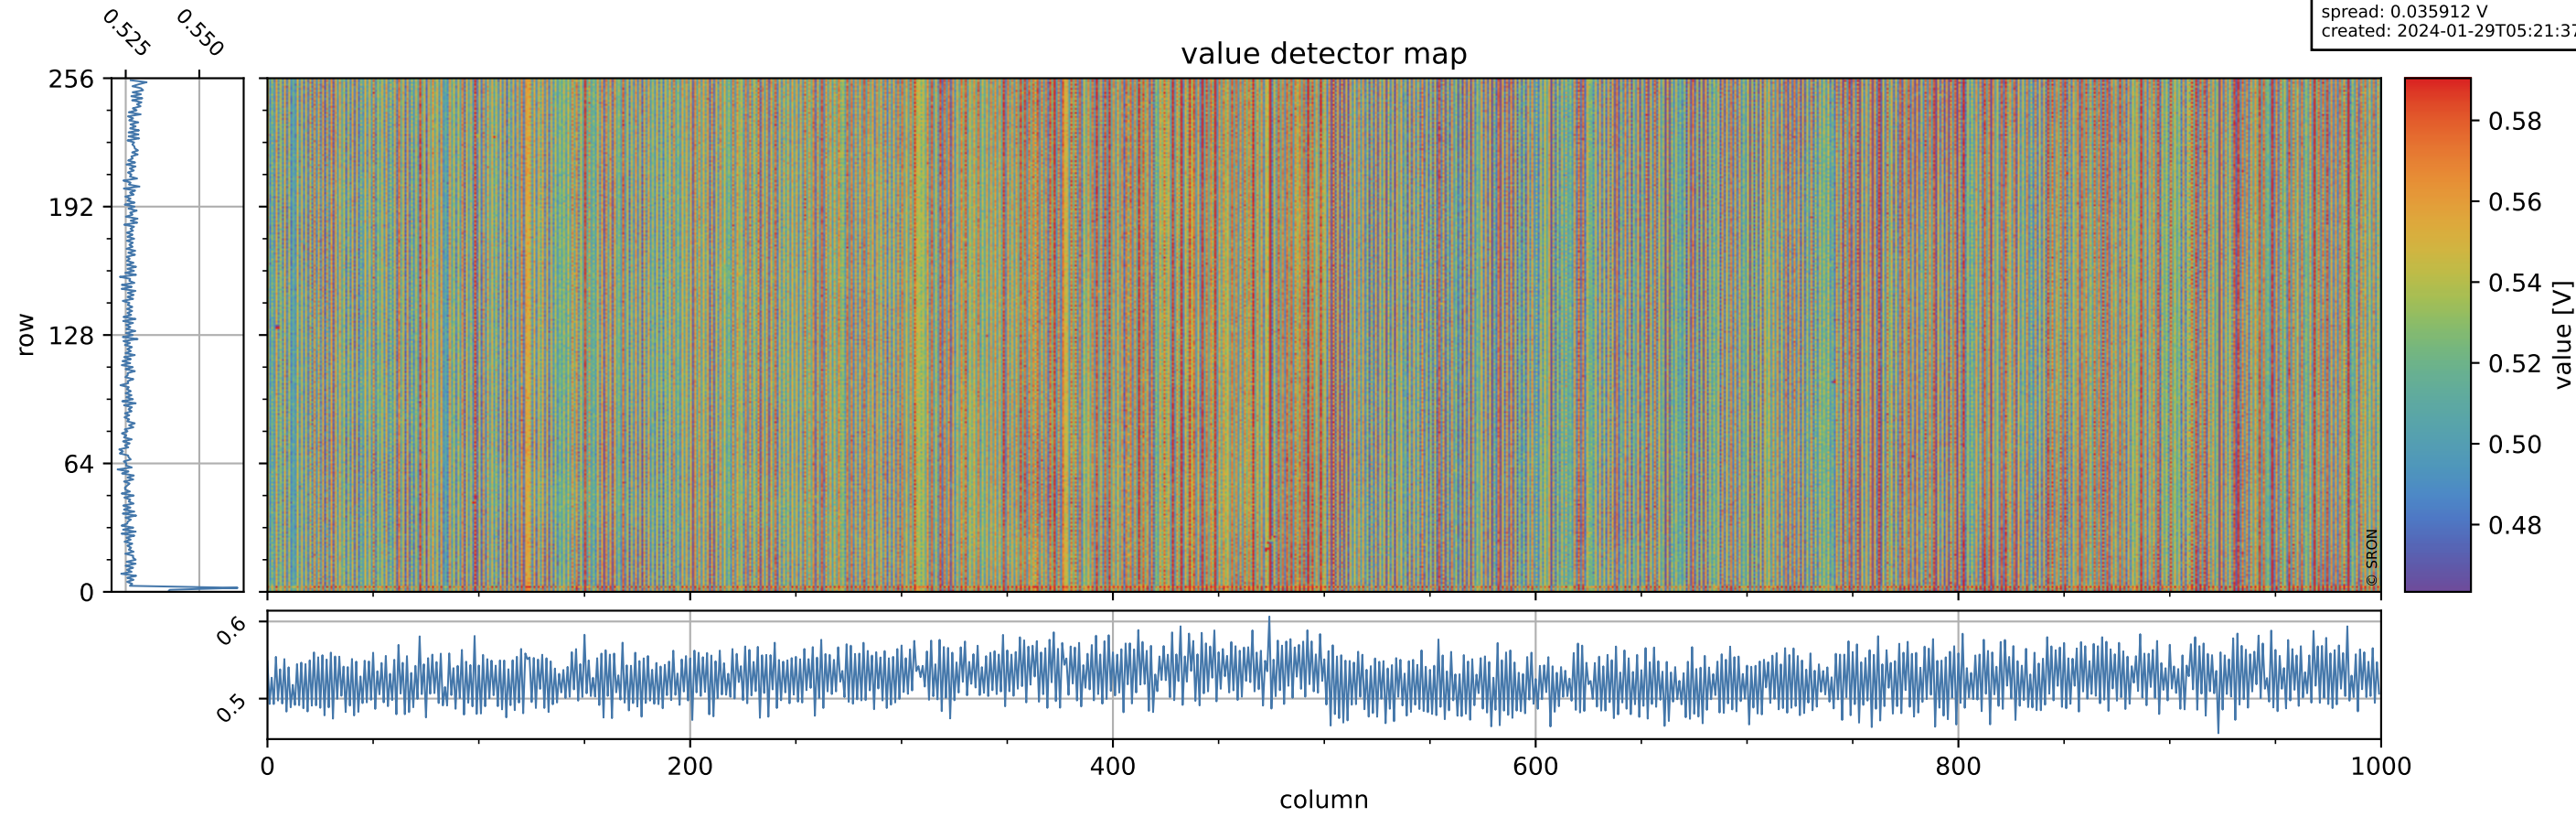

Tropomi SWIR offset (beta nominal)

orbits: 17 in [32572, 32617]
coverage: 2024-01-26 / 2024-01-28
median: 0.52601 V
spread: 0.035912 V
created: 2024-01-29T05:21:37Z

value detector map

Tropomi SWIR offset (beta nominal)

orbits: 17 in [32572, 32617]
coverage: 2024-01-26 / 2024-01-28
median: 29.235 μV
spread: 14.733 μV
created: 2024-01-29T05:21:37Z

uncertainty detector map

Tropomi SWIR offset (beta nominal)

orbits: 17 in [32572, 32617]
coverage: 2024-01-26 / 2024-01-28
median: 0.0036134 mV
spread: 0.42581 mV
created: 2024-01-29T05:21:38Z

value compared with SWIR offset CKD

Tropomi SWIR offset (beta nominal)

orbits: 17 in [32572, 32617]
coverage: 2024-01-26 / 2024-01-28
created: 2024-01-29T05:21:38Z

ground-tracks of Sentinel-5P

Tropomi SWIR offset (beta nominal)

orbits: 17 in [32572, 32617]
coverage: 2024-01-26 / 2024-01-28
created: 2024-01-29T05:21:39Z

trend of detector median & temperatures