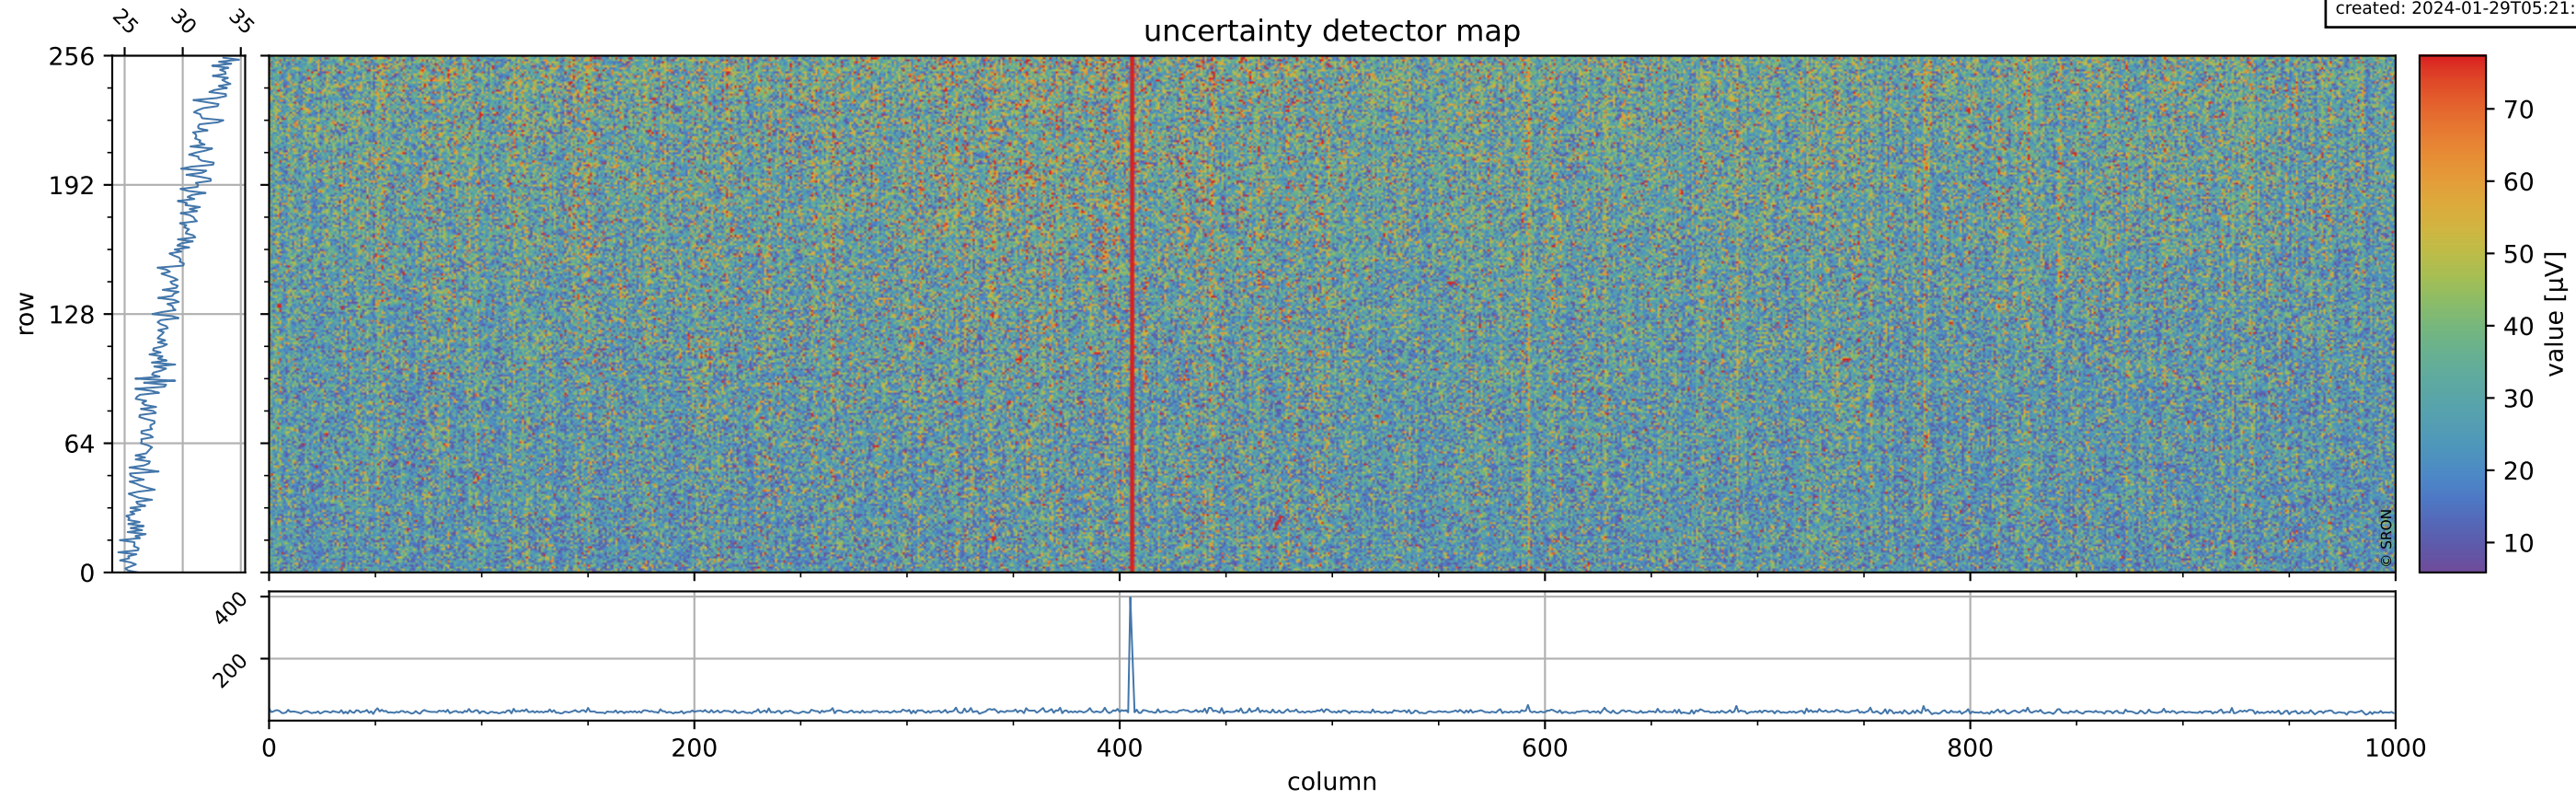

Tropomi SWIR offset (beta nominal)

orbits: 17 in [32572, 32617]
coverage: 2024-01-26 / 2024-01-28
median: 0.52601 V
spread: 0.035912 V
created: 2024-01-29T05:21:37Z

value detector map

Tropomi SWIR offset (beta nominal)

orbits: 17 in [32572, 32617]
coverage: 2024-01-26 / 2024-01-28
median: 29.235 μV
spread: 14.733 μV
created: 2024-01-29T05:21:37Z

uncertainty detector map

Tropomi SWIR offset (beta nominal)

orbits: 17 in [32572, 32617]
coverage: 2024-01-26 / 2024-01-28
median: 0.0036134 mV
spread: 0.42581 mV
created: 2024-01-29T05:21:38Z

value compared with SWIR offset CKD

Tropomi SWIR offset (beta nominal)

orbits: 17 in [32572, 32617]
coverage: 2024-01-26 / 2024-01-28
created: 2024-01-29T05:21:38Z

ground-tracks of Sentinel-5P

Tropomi SWIR offset (beta nominal)

orbits: 17 in [32572, 32617]
coverage: 2024-01-26 / 2024-01-28
created: 2024-01-29T05:21:39Z

trend of detector median & temperatures