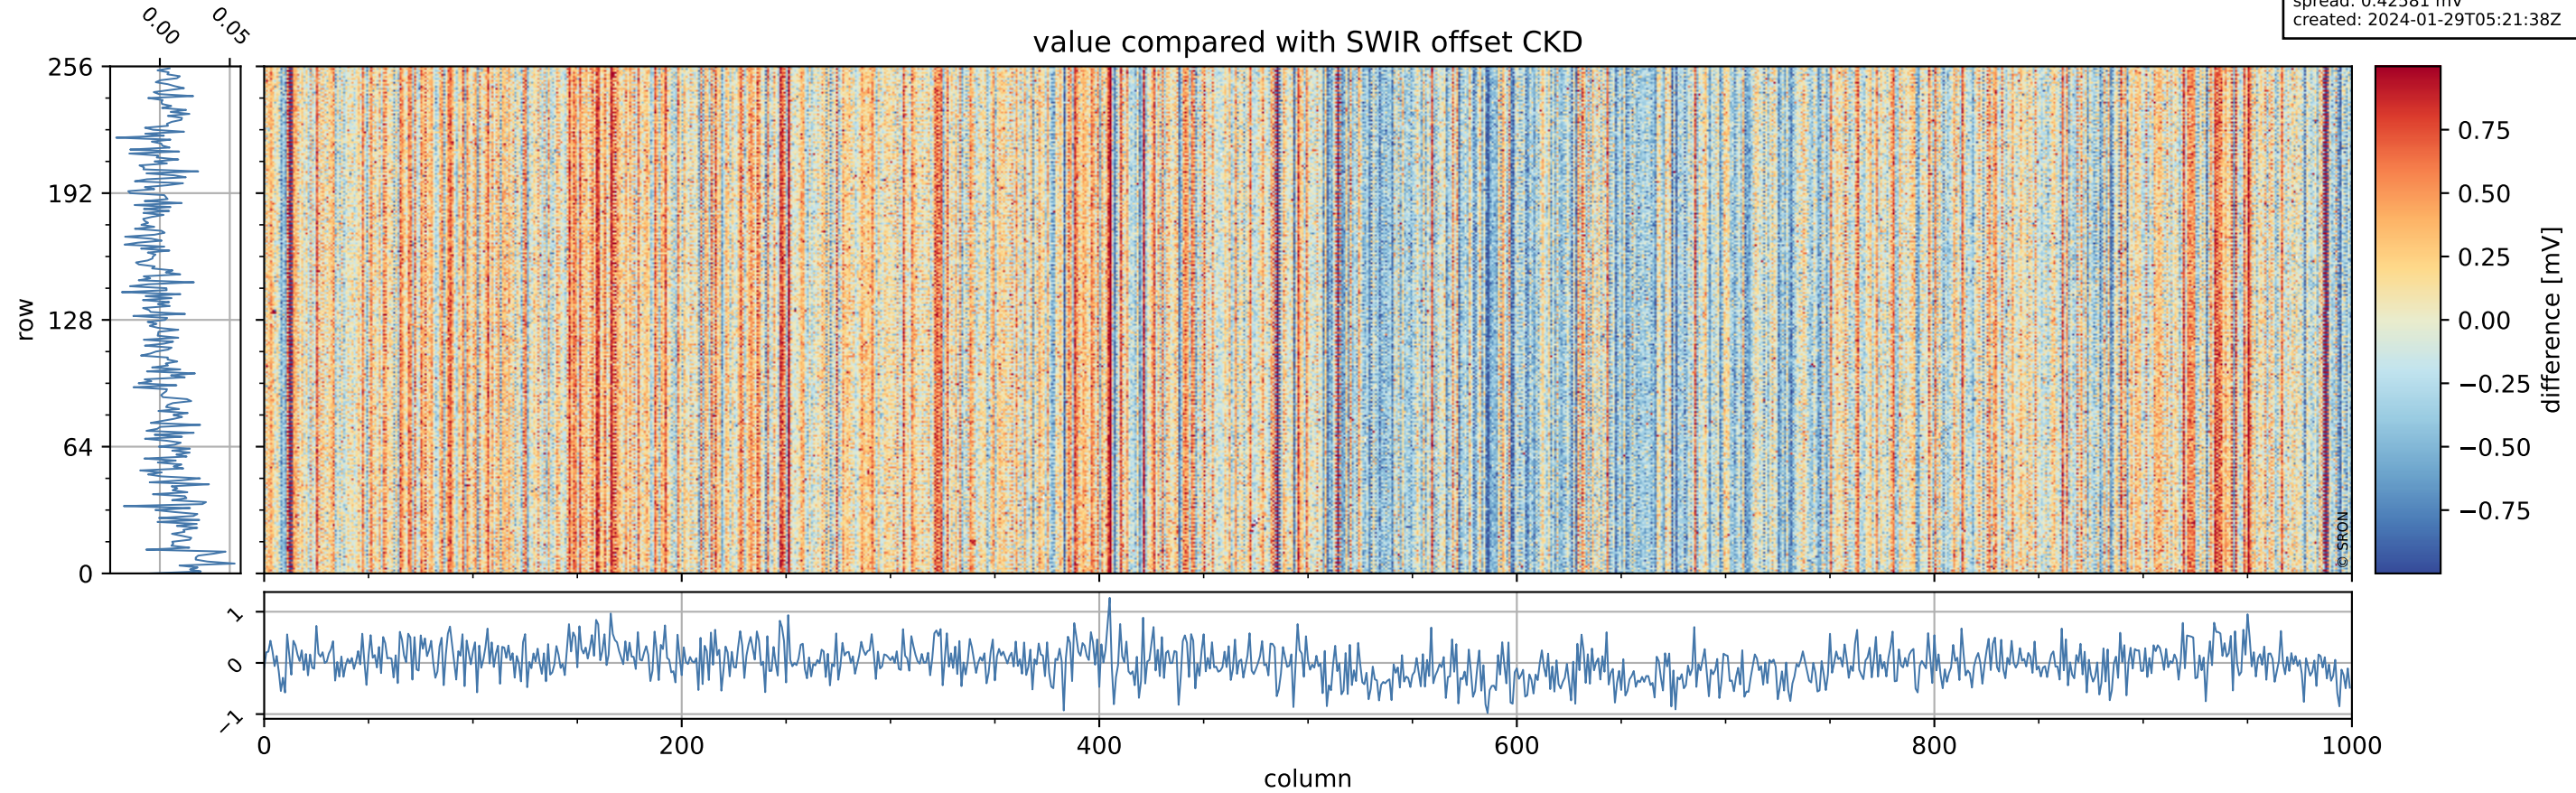

Tropomi SWIR offset (beta nominal)

orbits: 17 in [32572, 32617]
coverage: 2024-01-26 / 2024-01-28
median: 0.52601 V
spread: 0.035912 V
created: 2024-01-29T05:21:37Z

value detector map

Tropomi SWIR offset (beta nominal)

orbits: 17 in [32572, 32617]
coverage: 2024-01-26 / 2024-01-28
median: 29.235 μV
spread: 14.733 μV
created: 2024-01-29T05:21:37Z

uncertainty detector map

Tropomi SWIR offset (beta nominal)

orbits: 17 in [32572, 32617]
coverage: 2024-01-26 / 2024-01-28
median: 0.0036134 mV
spread: 0.42581 mV
created: 2024-01-29T05:21:38Z

value compared with SWIR offset CKD

Tropomi SWIR offset (beta nominal)

orbits: 17 in [32572, 32617]
coverage: 2024-01-26 / 2024-01-28
created: 2024-01-29T05:21:38Z

ground-tracks of Sentinel-5P

Tropomi SWIR offset (beta nominal)

orbits: 17 in [32572, 32617]
coverage: 2024-01-26 / 2024-01-28
created: 2024-01-29T05:21:39Z

trend of detector median & temperatures