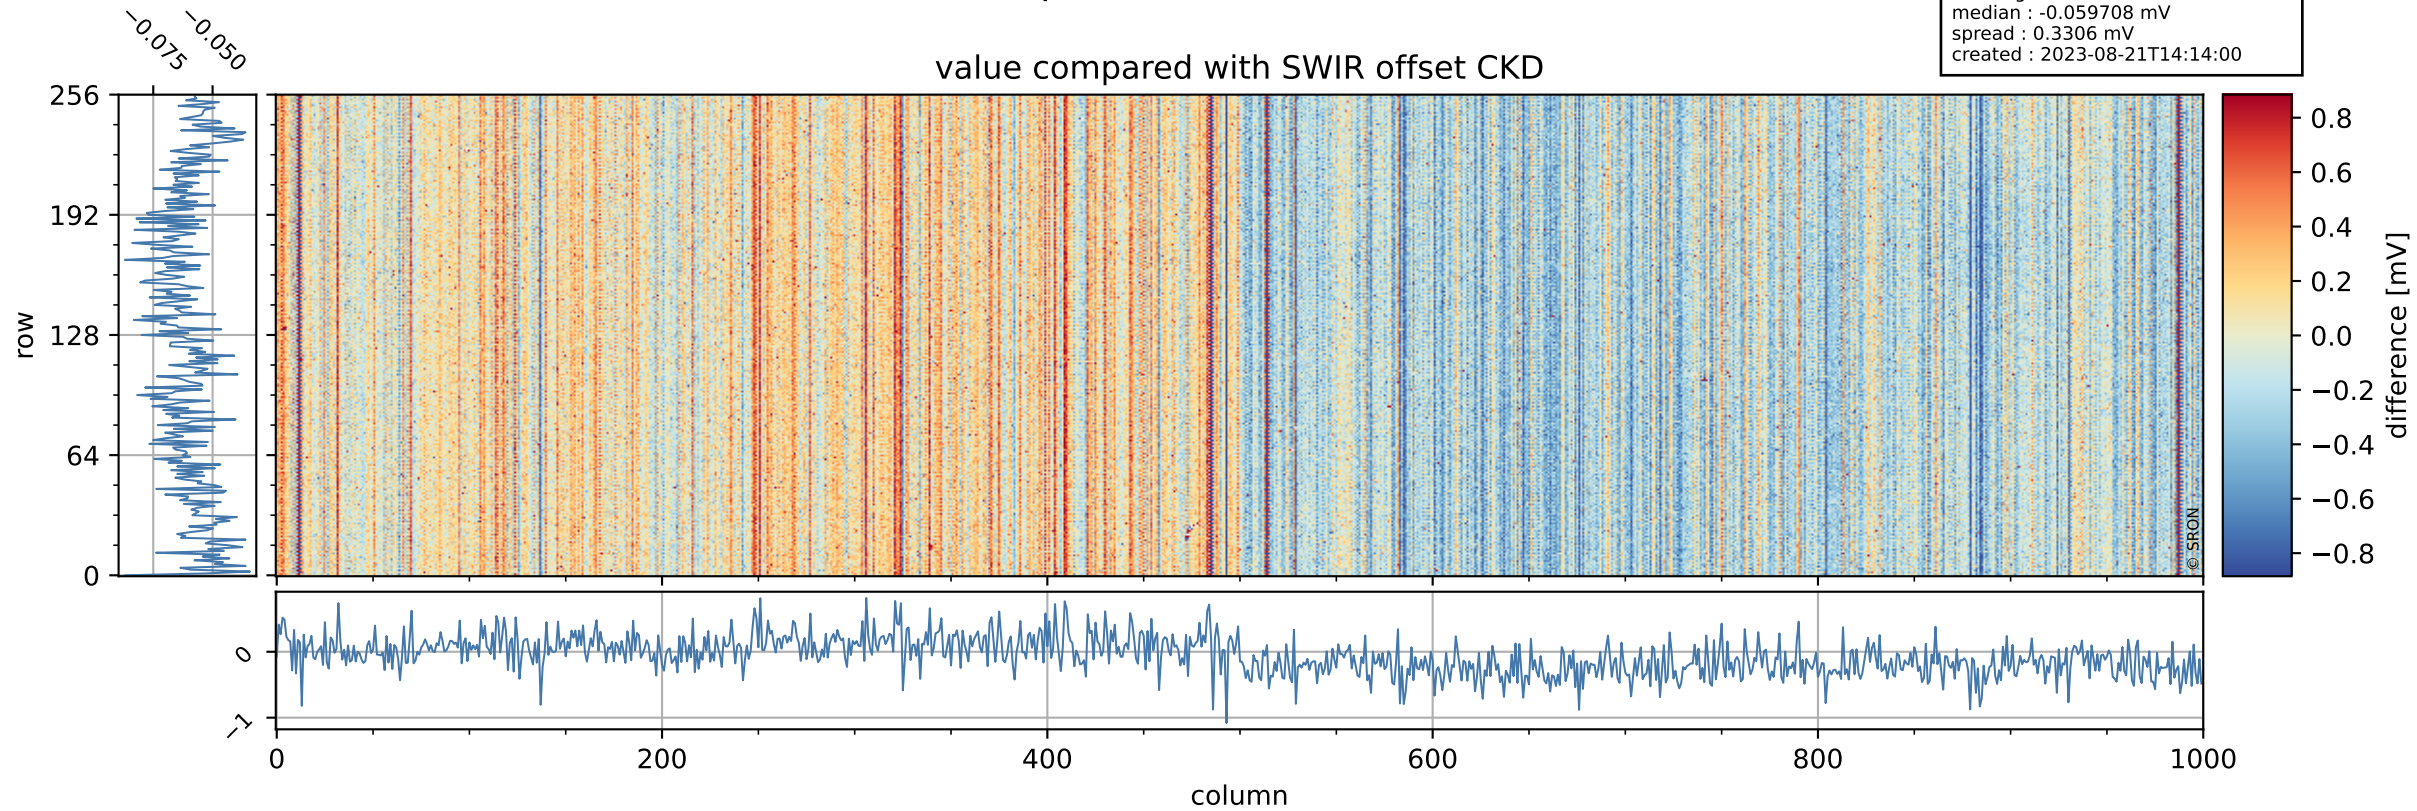

## value detector map

# Tropomi SWIR offset (official)

orbits : 11 in [2812, 2842]  
coverage : 2018-04-30 / 2018-05-01  
median : 0.038239 mV  
spread : 0.022001 mV  
created : 2023-08-21T14:14:00

# Tropomi SWIR offset (official)

orbits : 11 in [2812, 2842]  
coverage : 2018-04-30 / 2018-05-01  
median : -0.059708 mV  
spread : 0.3306 mV  
created : 2023-08-21T14:14:00

value compared with SWIR offset CKD

# Tropomi SWIR offset (official) ground-tracks of Sentinel-5P

orbits : 11 in [2812, 2842]  
coverage : 2018-04-30 / 2018-05-01  
created : 2023-08-21T14:14:00

- ICID: 1
- ICID: 3
- ICID: 5
- ICID: 7
- ICID: 9