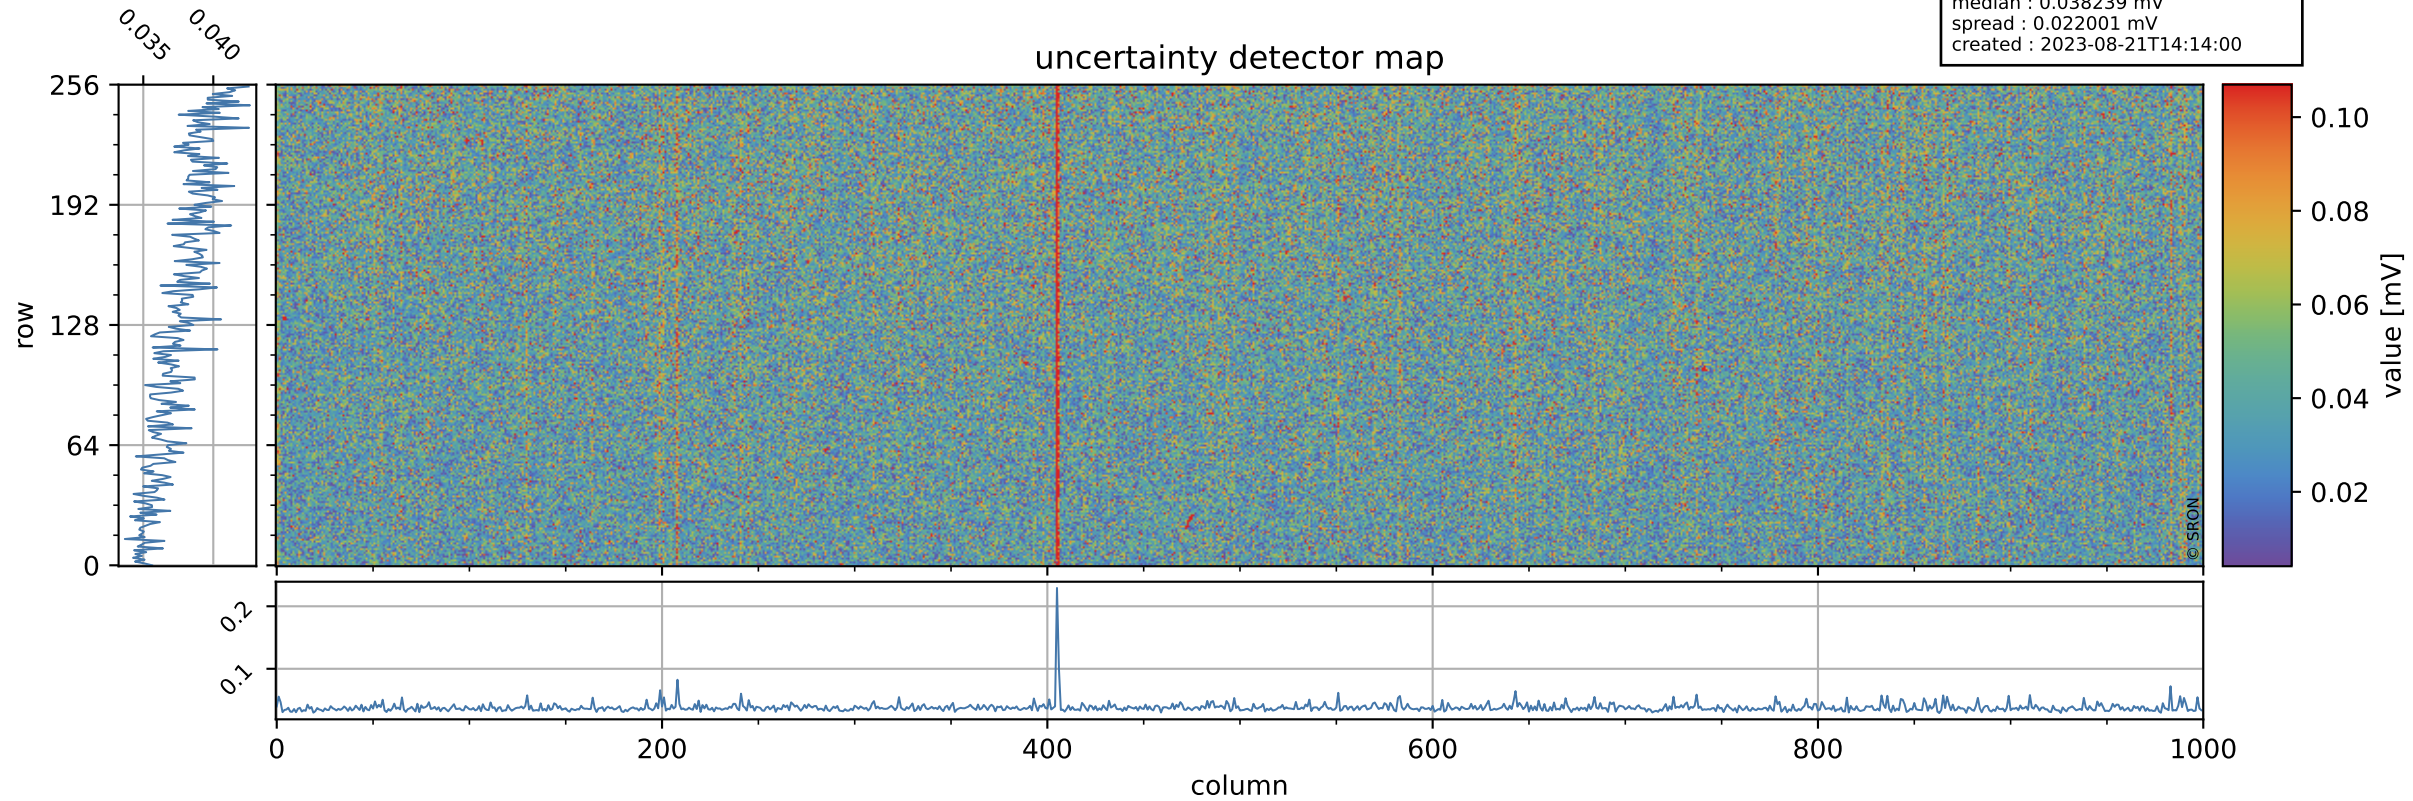

Tropomi SWIR offset (official)

orbits : 11 in [2812, 2842]
coverage : 2018-04-30 / 2018-05-01
median : 0.038239 mV
spread : 0.022001 mV
created : 2023-08-21T14:14:00

uncertainty detector map