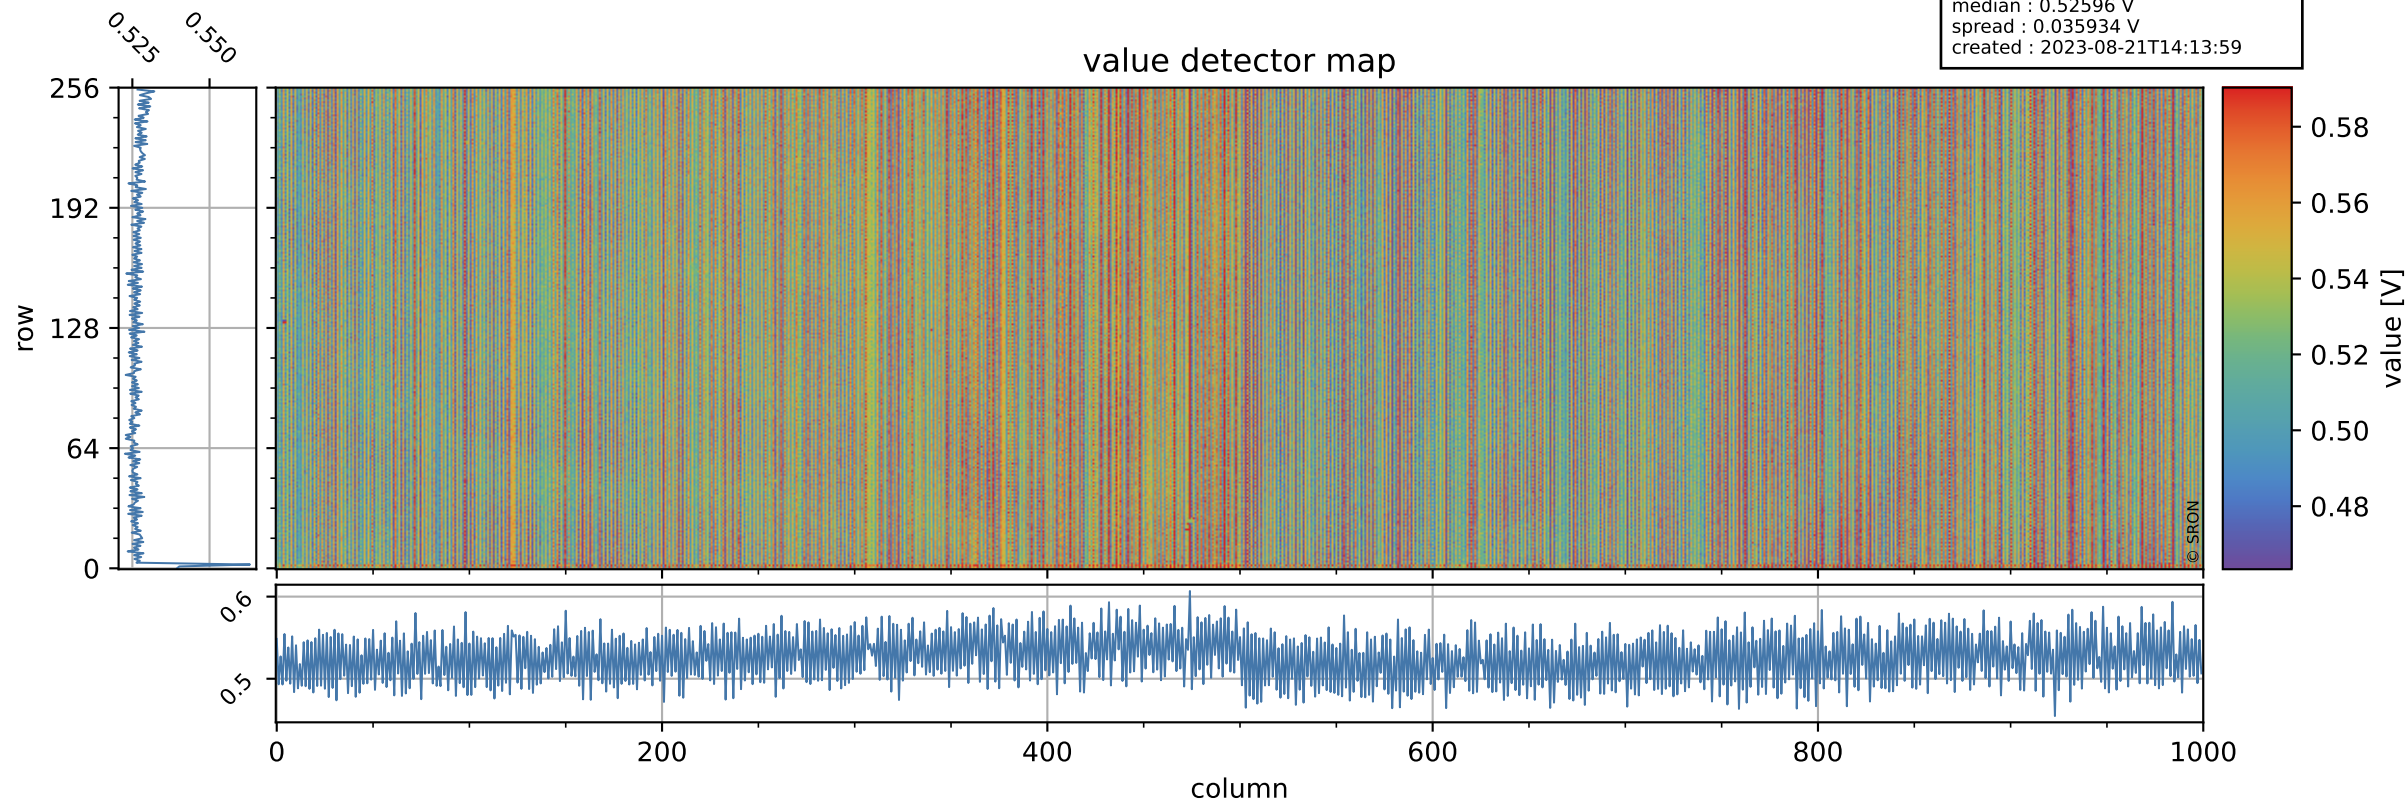

# Tropomi SWIR offset (official)

orbits : 11 in [2812, 2842]  
coverage : 2018-04-30 / 2018-05-01  
median : 0.52596 V  
spread : 0.035934 V  
created : 2023-08-21T14:13:59

## value detector map

# Tropomi SWIR offset (official)

orbits : 11 in [2812, 2842]  
coverage : 2018-04-30 / 2018-05-01  
median : 0.038239 mV  
spread : 0.022001 mV  
created : 2023-08-21T14:14:00

# Tropomi SWIR offset (official) ground-tracks of Sentinel-5P

orbits : 11 in [2812, 2842]  
coverage : 2018-04-30 / 2018-05-01  
created : 2023-08-21T14:14:00

- ICID: 1
- ICID: 3
- ICID: 5
- ICID: 7
- ICID: 9