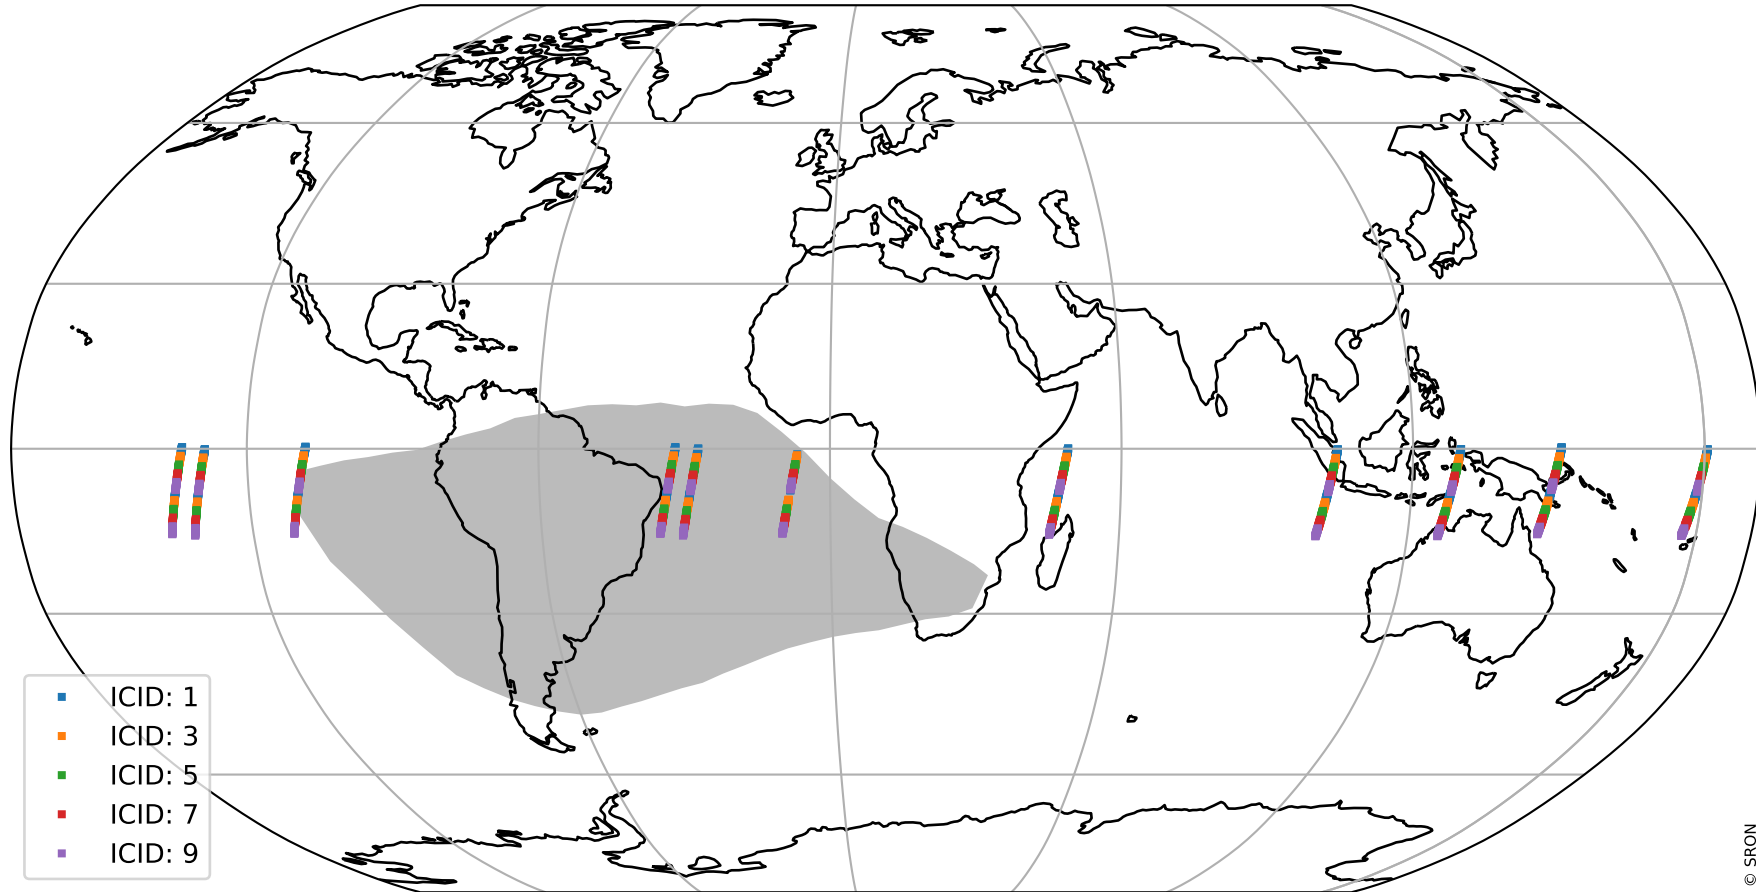

# Tropomi SWIR offset (official)

orbits : 11 in [2812, 2842]  
coverage : 2018-04-30 / 2018-05-01  
median : 0.038239 mV  
spread : 0.022001 mV  
created : 2023-08-21T14:14:00

## uncertainty detector map

# Tropomi SWIR offset (official)

orbits : 11 in [2812, 2842]  
coverage : 2018-04-30 / 2018-05-01  
median : -0.059708 mV  
spread : 0.3306 mV  
created : 2023-08-21T14:14:00

value compared with SWIR offset CKD

# Tropomi SWIR offset (official) ground-tracks of Sentinel-5P

orbits : 11 in [2812, 2842]  
coverage : 2018-04-30 / 2018-05-01  
created : 2023-08-21T14:14:00

- ICID: 1
- ICID: 3
- ICID: 5
- ICID: 7
- ICID: 9