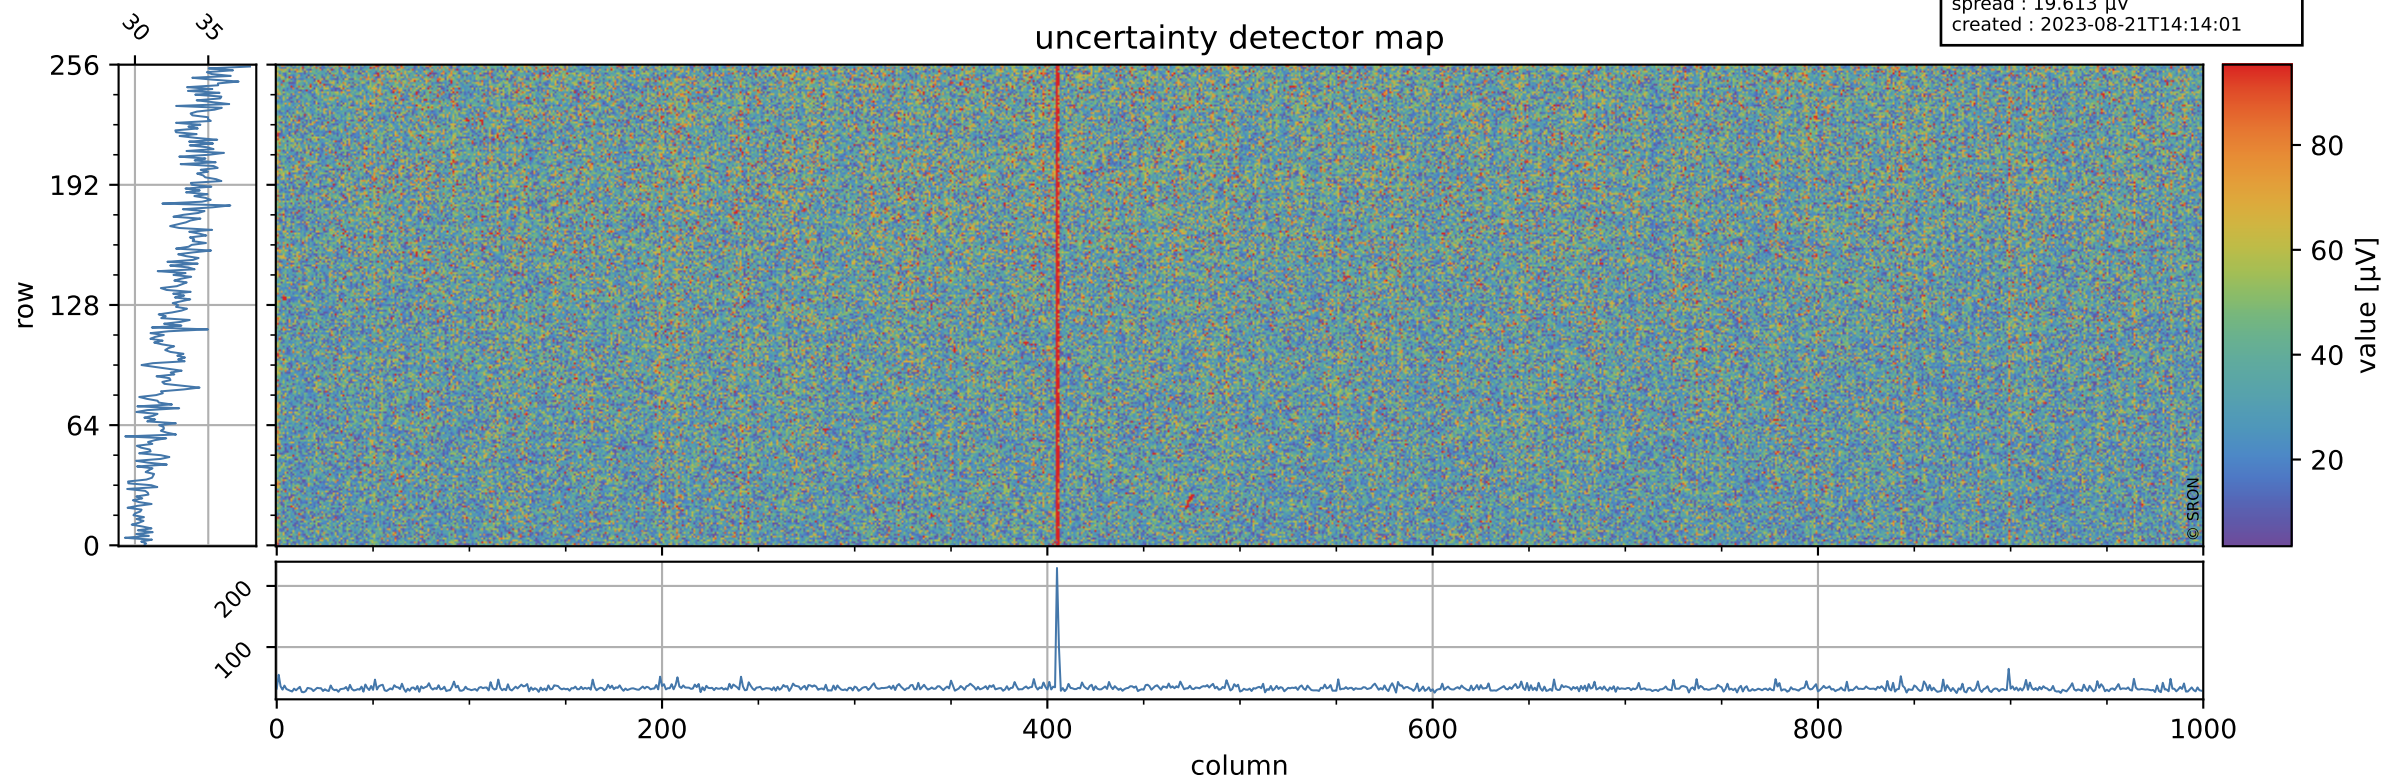

# Tropomi SWIR offset (official)

orbits : 17 in [2812, 2857]  
coverage : 2018-04-30 / 2018-05-02  
median : 0.52596 V  
spread : 0.035933 V  
created : 2023-08-21T14:14:01

## value detector map

# Tropomi SWIR offset (official)

orbits : 17 in [2812, 2857]  
coverage : 2018-04-30 / 2018-05-02  
median : 33.461  $\mu\text{V}$   
spread : 19.613  $\mu\text{V}$   
created : 2023-08-21T14:14:01

# Tropomi SWIR offset (official) ground-tracks of Sentinel-5P

orbits : 17 in [2812, 2857]  
coverage : 2018-04-30 / 2018-05-02  
created : 2023-08-21T14:14:02