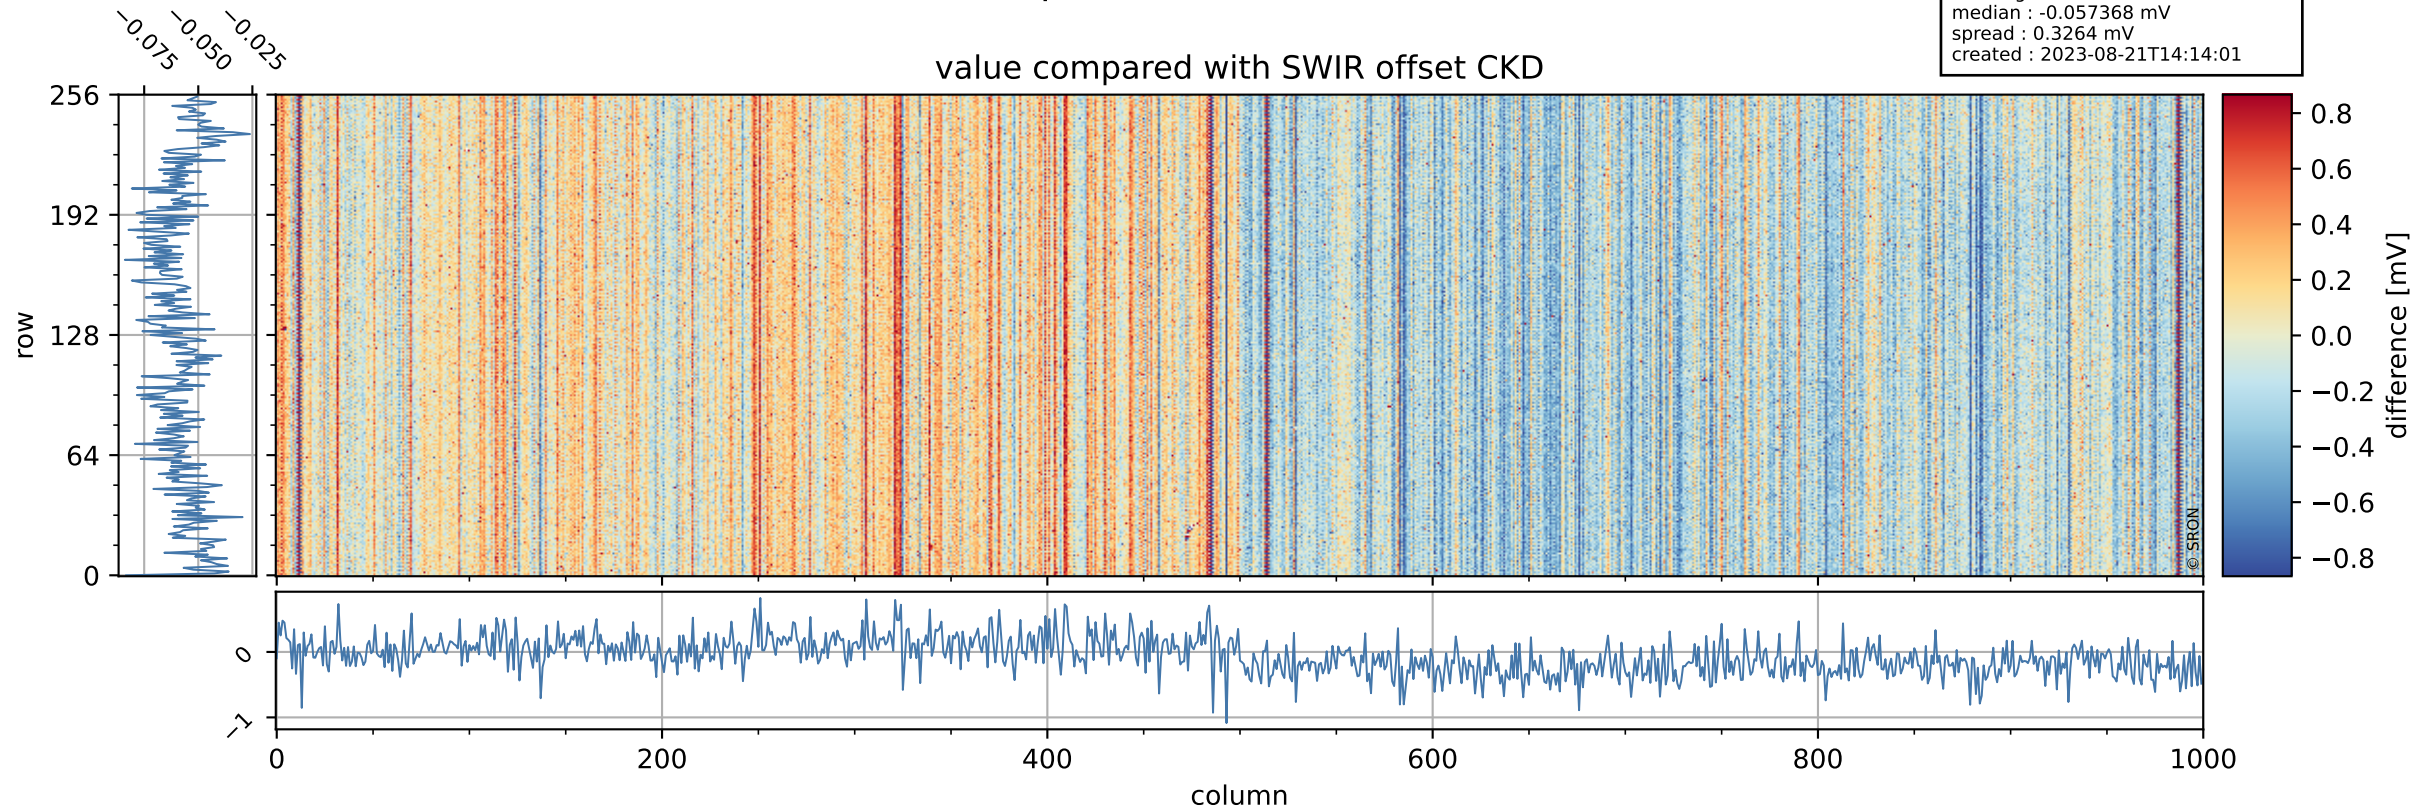

## value detector map

# Tropomi SWIR offset (official)

orbits : 17 in [2812, 2857]  
coverage : 2018-04-30 / 2018-05-02  
median : 33.461  $\mu\text{V}$   
spread : 19.613  $\mu\text{V}$   
created : 2023-08-21T14:14:01

# Tropomi SWIR offset (official)

orbits : 17 in [2812, 2857]  
coverage : 2018-04-30 / 2018-05-02  
median : -0.057368 mV  
spread : 0.3264 mV  
created : 2023-08-21T14:14:01

value compared with SWIR offset CKD

# Tropomi SWIR offset (official) ground-tracks of Sentinel-5P

orbits : 17 in [2812, 2857]  
coverage : 2018-04-30 / 2018-05-02  
created : 2023-08-21T14:14:02