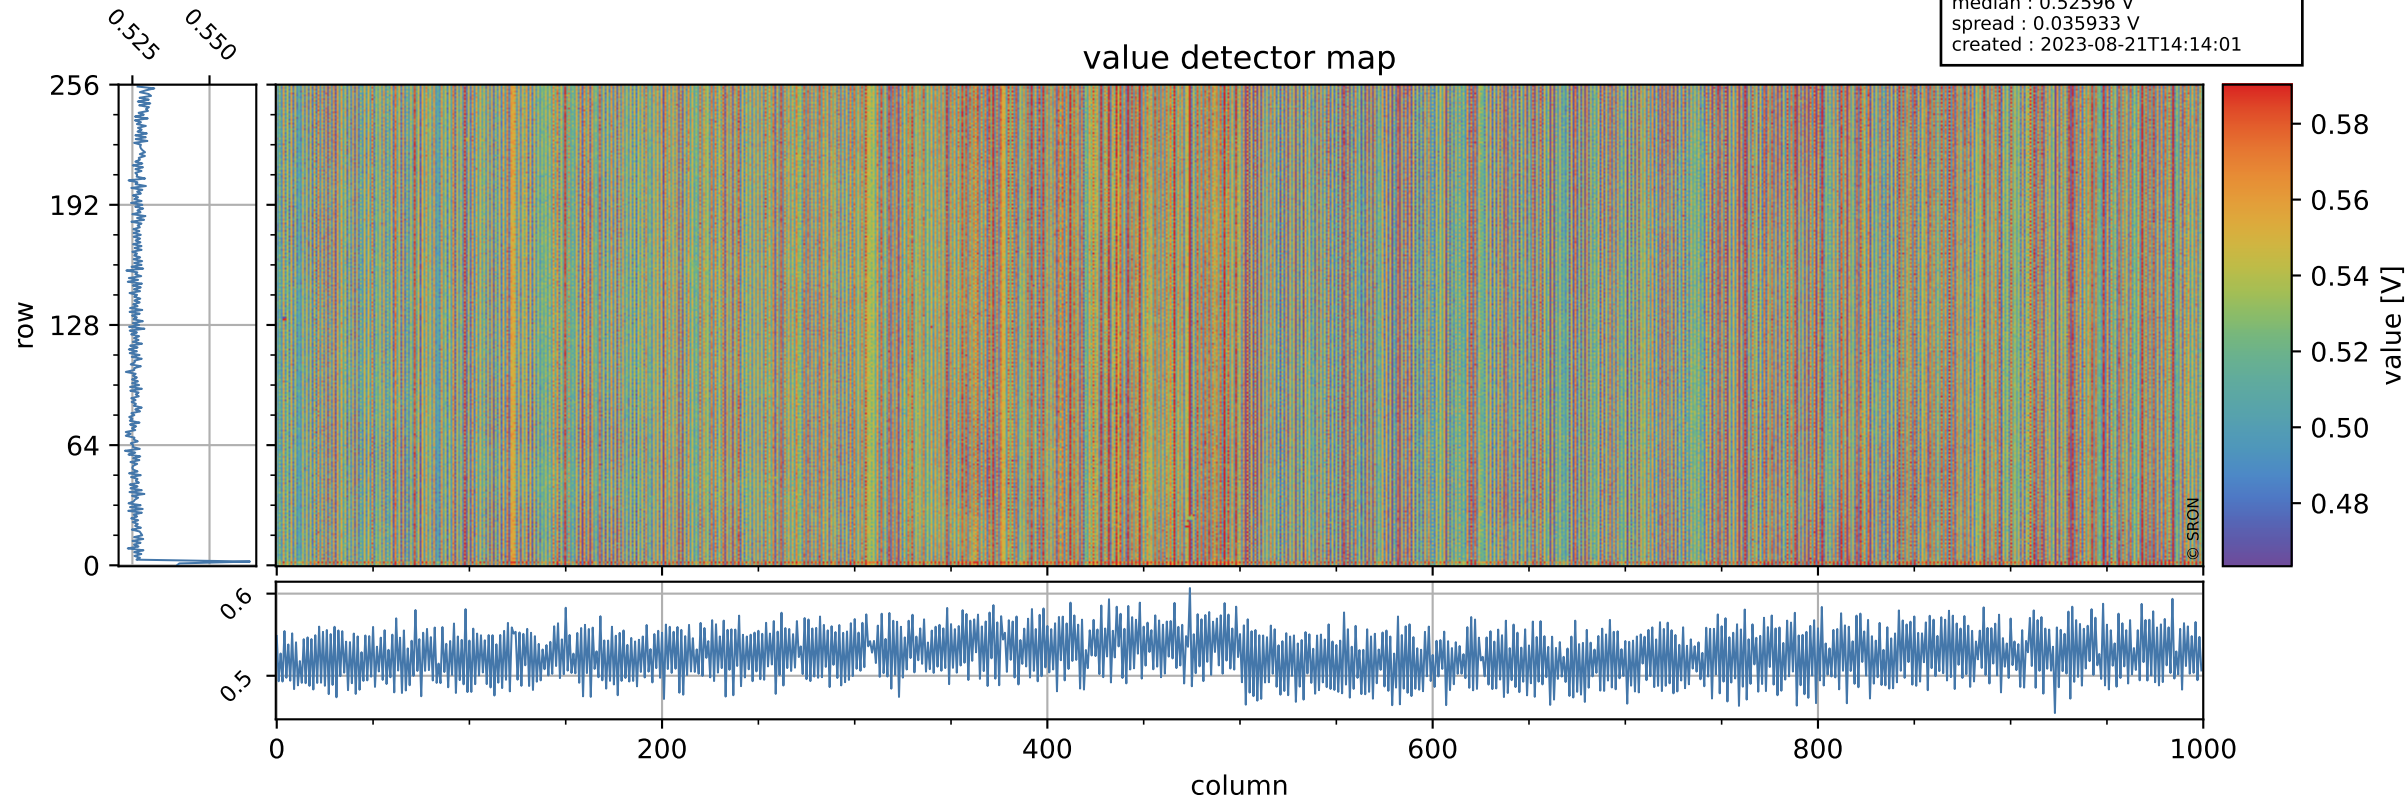

# Tropomi SWIR offset (official)

orbits : 17 in [2812, 2857]  
coverage : 2018-04-30 / 2018-05-02  
median : 0.52596 V  
spread : 0.035933 V  
created : 2023-08-21T14:14:01

## value detector map

# Tropomi SWIR offset (official)

orbits : 17 in [2812, 2857]  
coverage : 2018-04-30 / 2018-05-02  
median : 33.461  $\mu\text{V}$   
spread : 19.613  $\mu\text{V}$   
created : 2023-08-21T14:14:01

# Tropomi SWIR offset (official) ground-tracks of Sentinel-5P

orbits : 17 in [2812, 2857]  
coverage : 2018-04-30 / 2018-05-02  
created : 2023-08-21T14:14:02